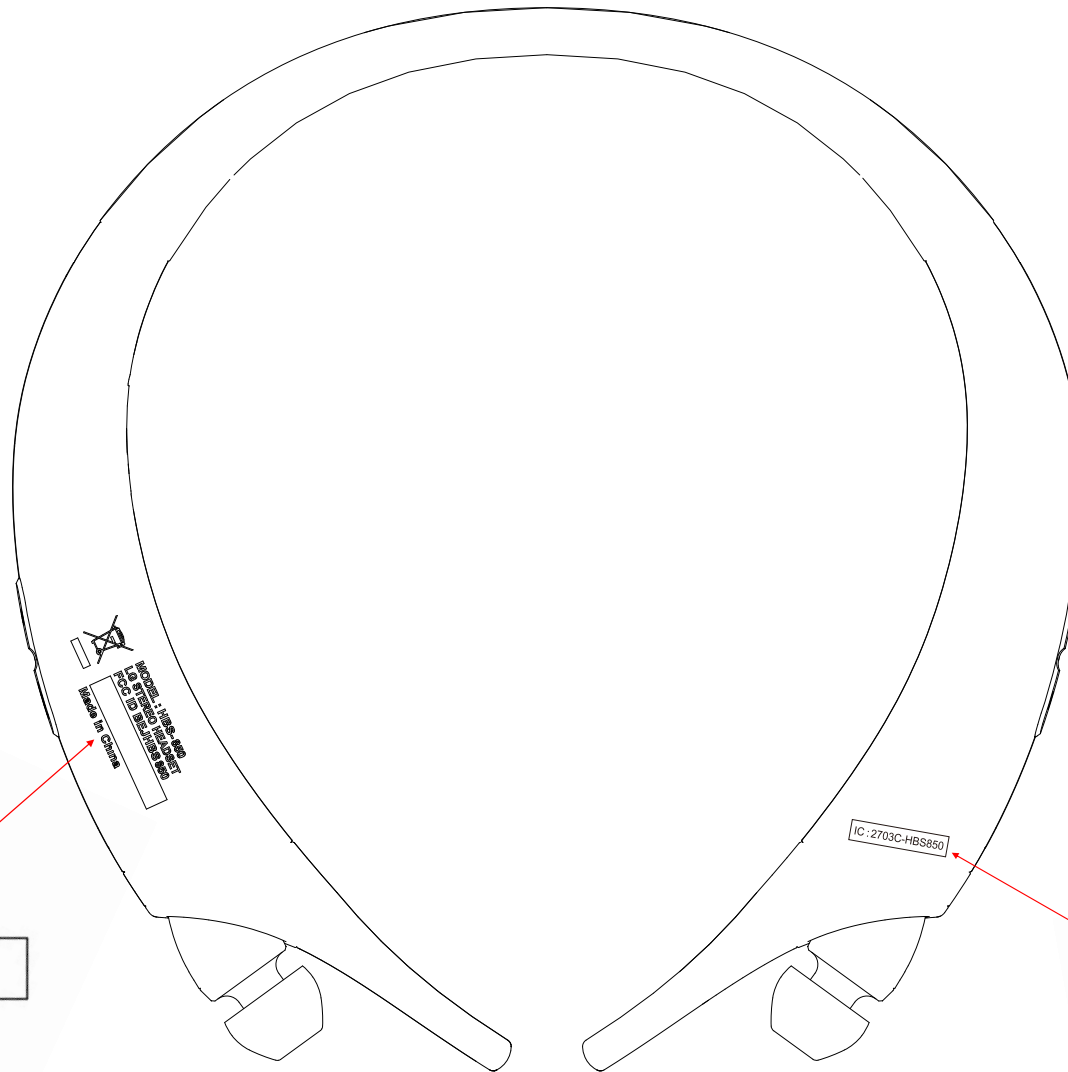

Label Info.

MODEL: HBS-850

FCC ID: BEJHBS850

IC: 2703C-HBS850

Made in China
MODEL : HBS-850
LG STEREO HEADSET
FCC ID BEJHBS850

IC:2703C-HBS850

MODEL : HBS-850
LG STEREO HEADSET
FCC ID BEJHBS850

Made in China

IC:2703C-HBS850