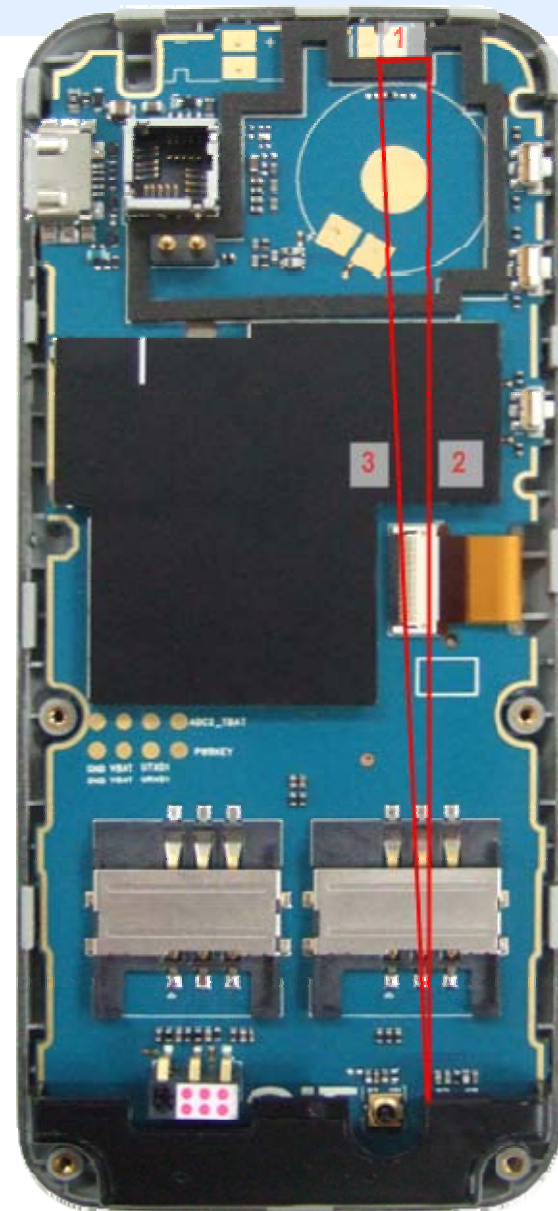

# GX200 GSM & BT antenna distance

Distance from BT pad to GSM pad :

- 1. → 7.64mm
- 2. → 90.4mm
- 3. → 90.72mm

Distance from BT pad to GSM pattern:

- 1. → 4.74mm
- 2. → 89.77mm
- 3. → 89.9mm