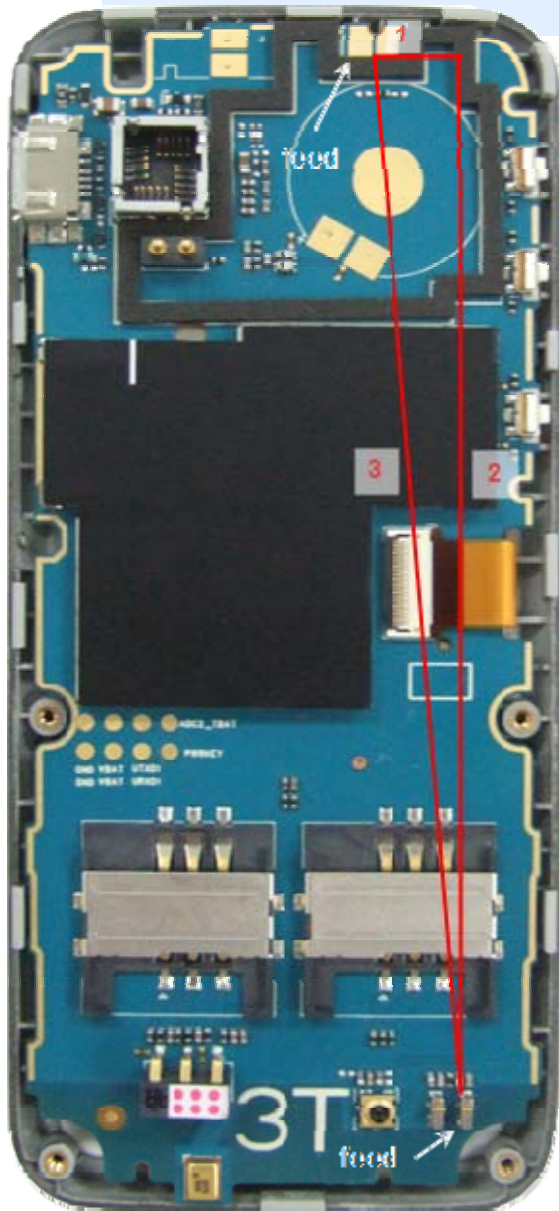

# GX200 GSM & BT antenna distance

Distance from BT pad to GSM pad :

- 1. → 7.64mm
- 2. → 90.4mm
- 3. → 90.72mm

Distance from BT pad to GSM pattern:

- 1. → 4.74mm
- 2. → 89.77mm
- 3. → 89.9mm