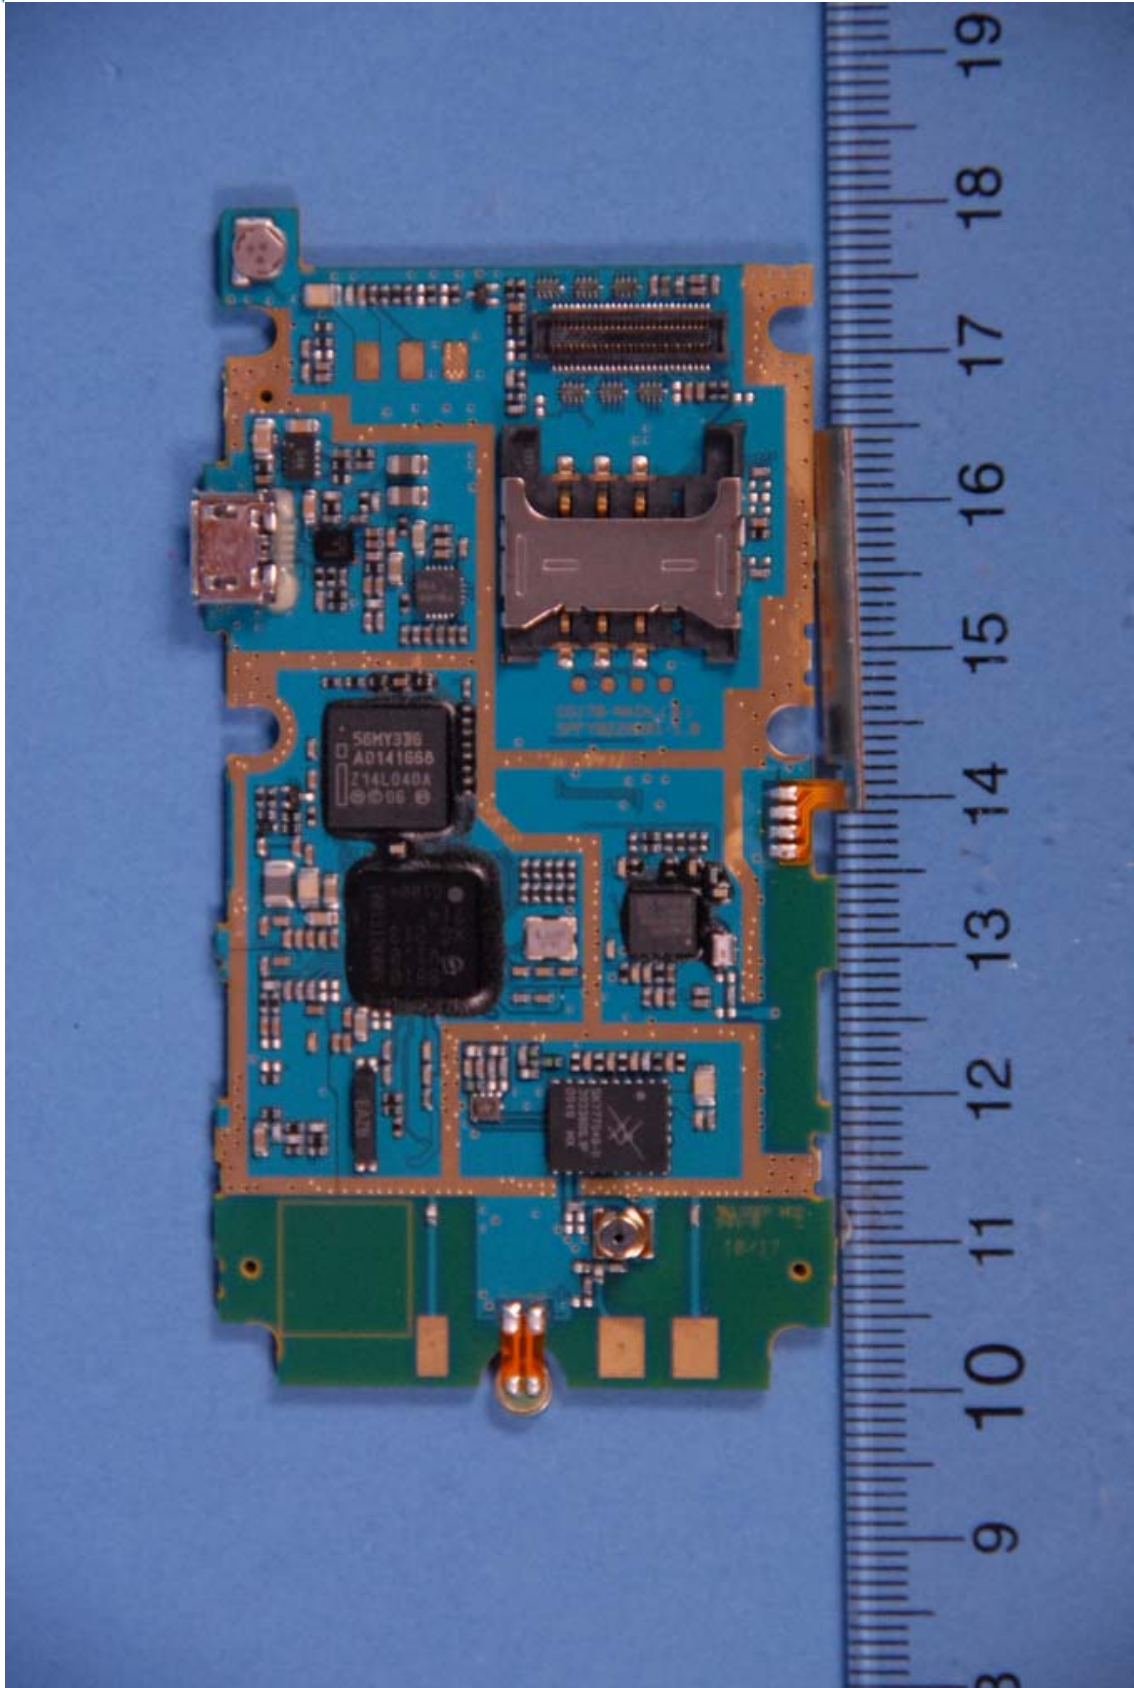

INTERNAL PHOTOGRAPHS

| | | |
|-----------------|--|--------------|
| | LG Electronics USA FCC ID: BEJGS170 | Model: GS170 |
| Internal Photos | EUT Type: 850/1900 GSM/GPRS Phone with Bluetooth | Page 1 of 13 |

| | | |
|-----------------|--|--------------|
| | LG Electronics USA FCC ID: BEJGS170 | Model: GS170 |
| Internal Photos | EUT Type: 850/1900 GSM/GPRS Phone with Bluetooth | Page 2 of 13 |

| | | |
|-----------------|--|--------------|
| | LG Electronics USA FCC ID: BEJGS170 | Model: GS170 |
| Internal Photos | EUT Type: 850/1900 GSM/GPRS Phone with Bluetooth | Page 3 of 13 |

| | | |
|------------------------|---|---------------------|
| | <p>LG Electronics USA FCC ID: BEJGS170</p> | <p>Model: GS170</p> |
| <p>Internal Photos</p> | <p>EUT Type: 850/1900 GSM/GPRS Phone with Bluetooth</p> | <p>Page 4 of 13</p> |