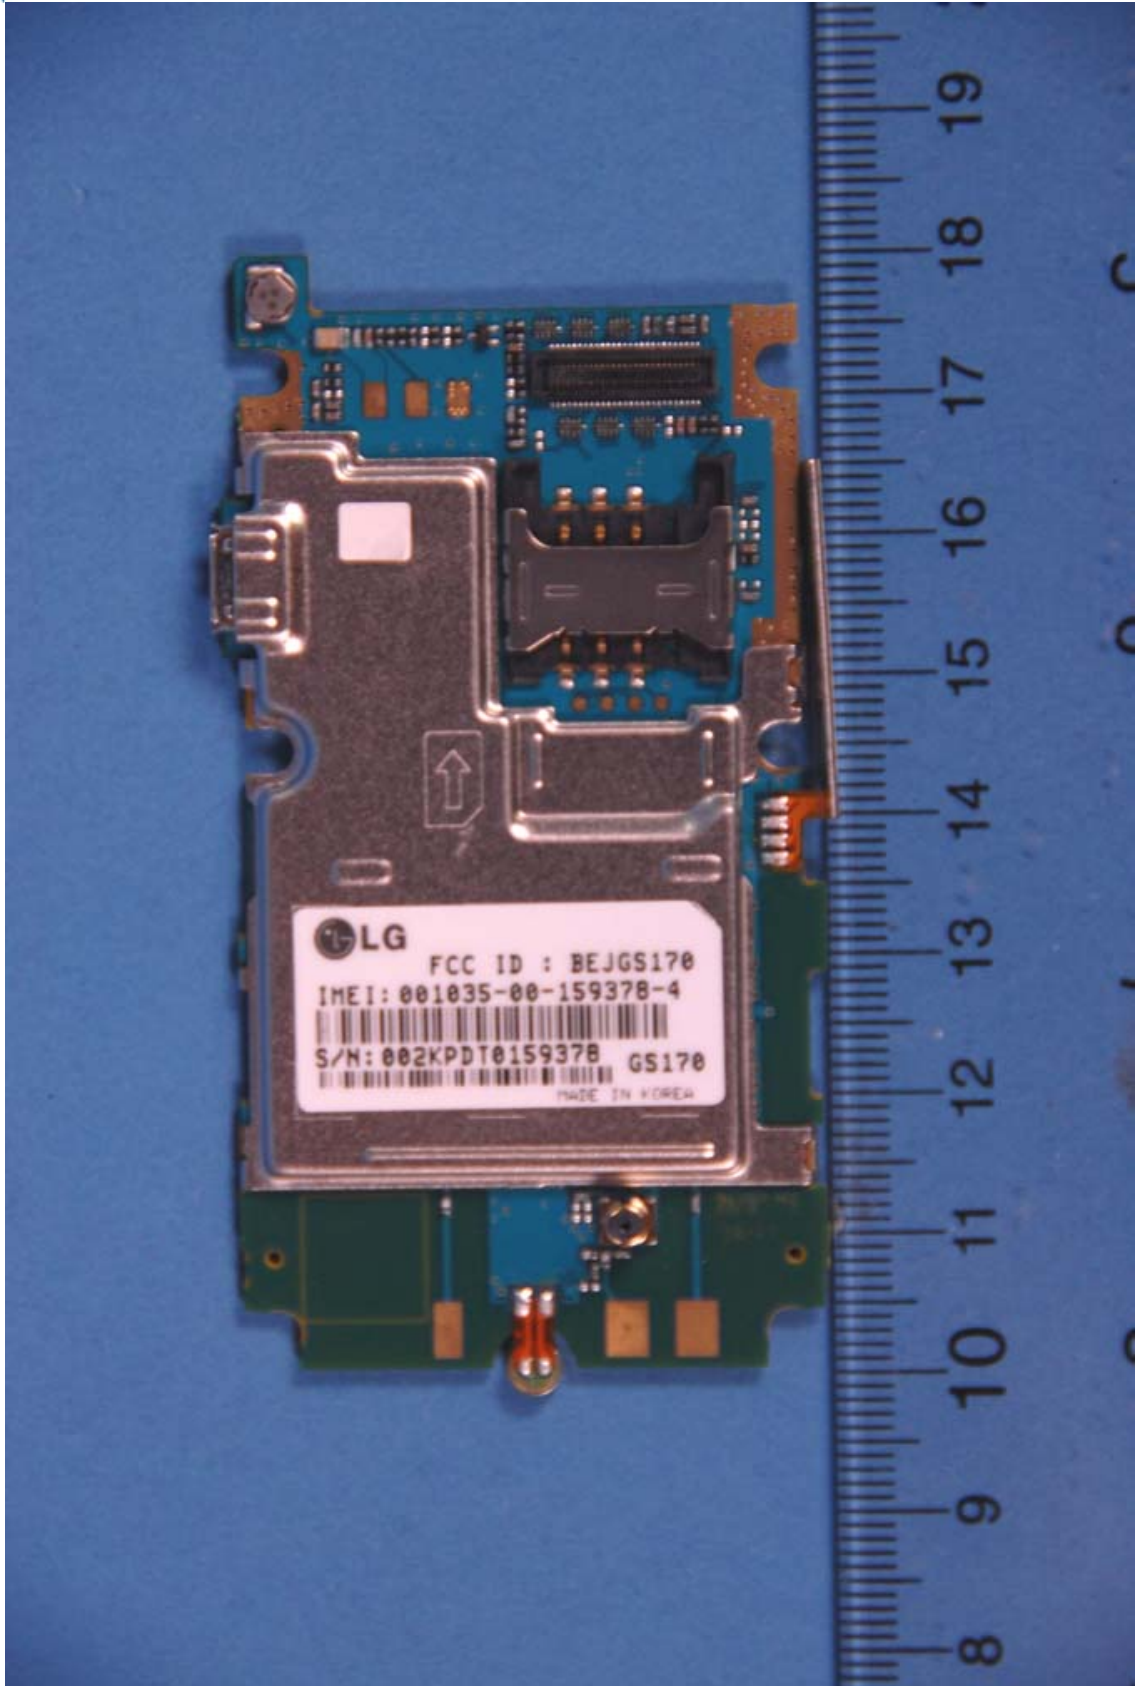

INTERNAL PHOTOGRAPHS

| | | |
|-----------------|--|--------------|
| | LG Electronics USA FCC ID: BEJGS170 | Model: GS170 |
| Internal Photos | EUT Type: 850/1900 GSM/GPRS Phone with Bluetooth | Page 1 of 13 |

| | | |
|-----------------|--|--------------|
| | LG Electronics USA FCC ID: BEJGS170 | Model: GS170 |
| Internal Photos | EUT Type: 850/1900 GSM/GPRS Phone with Bluetooth | Page 2 of 13 |

| | | |
|-----------------|--|--------------|
| | LG Electronics USA FCC ID: BEJGS170 | Model: GS170 |
| Internal Photos | EUT Type: 850/1900 GSM/GPRS Phone with Bluetooth | Page 3 of 13 |

| | | |
|------------------------|---|---------------------|
| | <p>LG Electronics USA FCC ID: BEJGS170</p> | <p>Model: GS170</p> |
| <p>Internal Photos</p> | <p>EUT Type: 850/1900 GSM/GPRS Phone with Bluetooth</p> | <p>Page 4 of 13</p> |