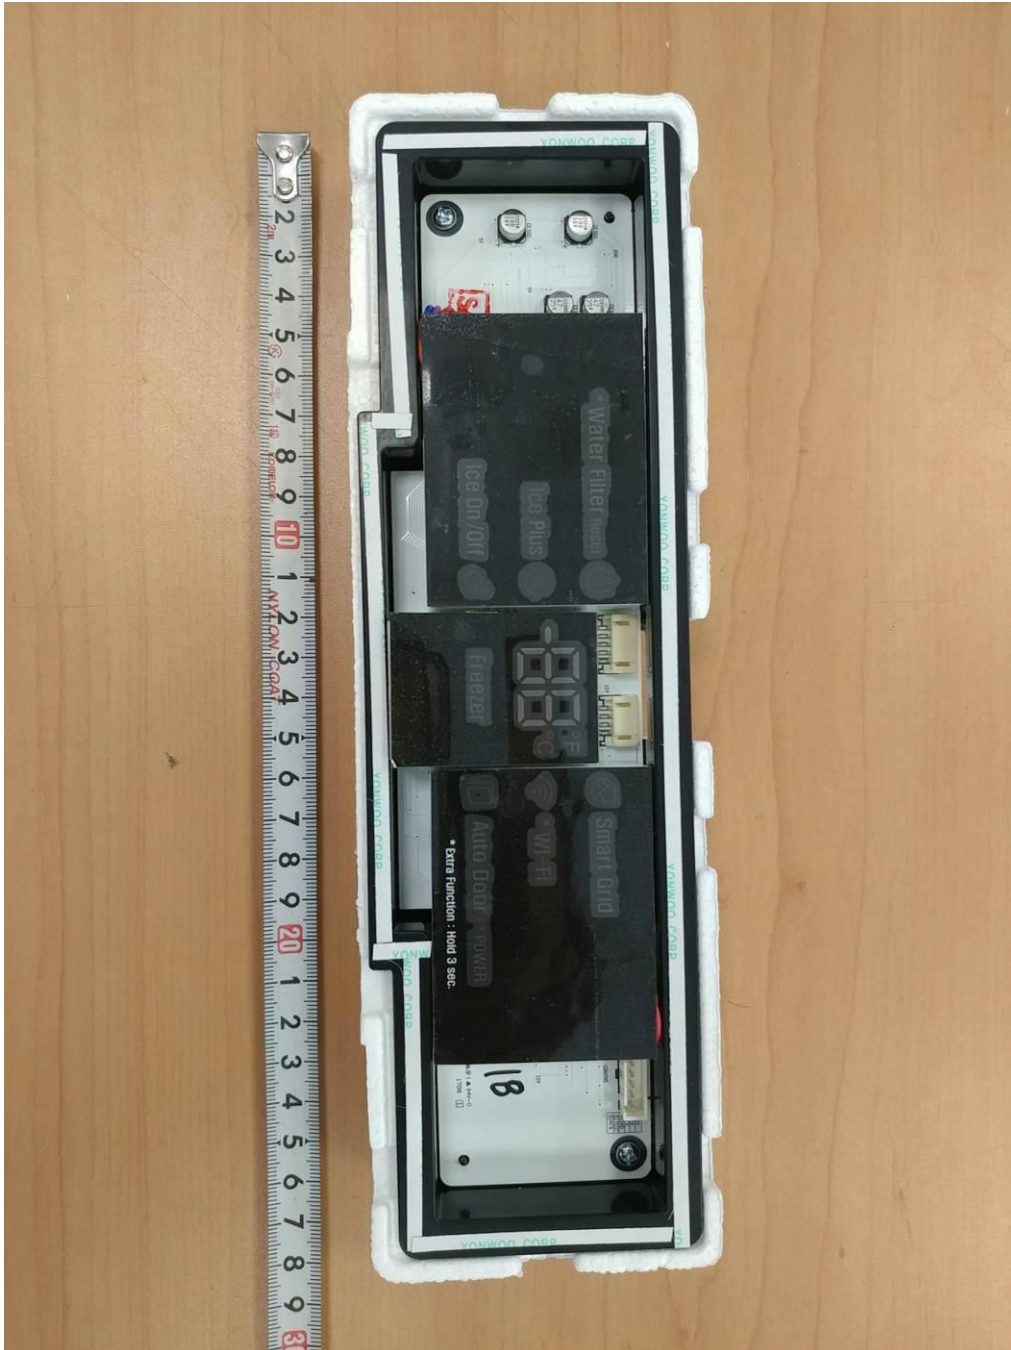

APPENDIX E
: INTERNAL PHOTOGRAPHS

< Display Section >

< Display Section >

EUT Type: Household Refrigerator

FCC ID.: BEJE18MFF07

< Cover TV Section >

<Cover TV Section>

<LED Section>

< LED Section >

< LED Section >

< LED Section >

< LED Section >

< LED Section >

<Multi Duct Section>

< Multi Duct Section >

<Wireless shelf Section>