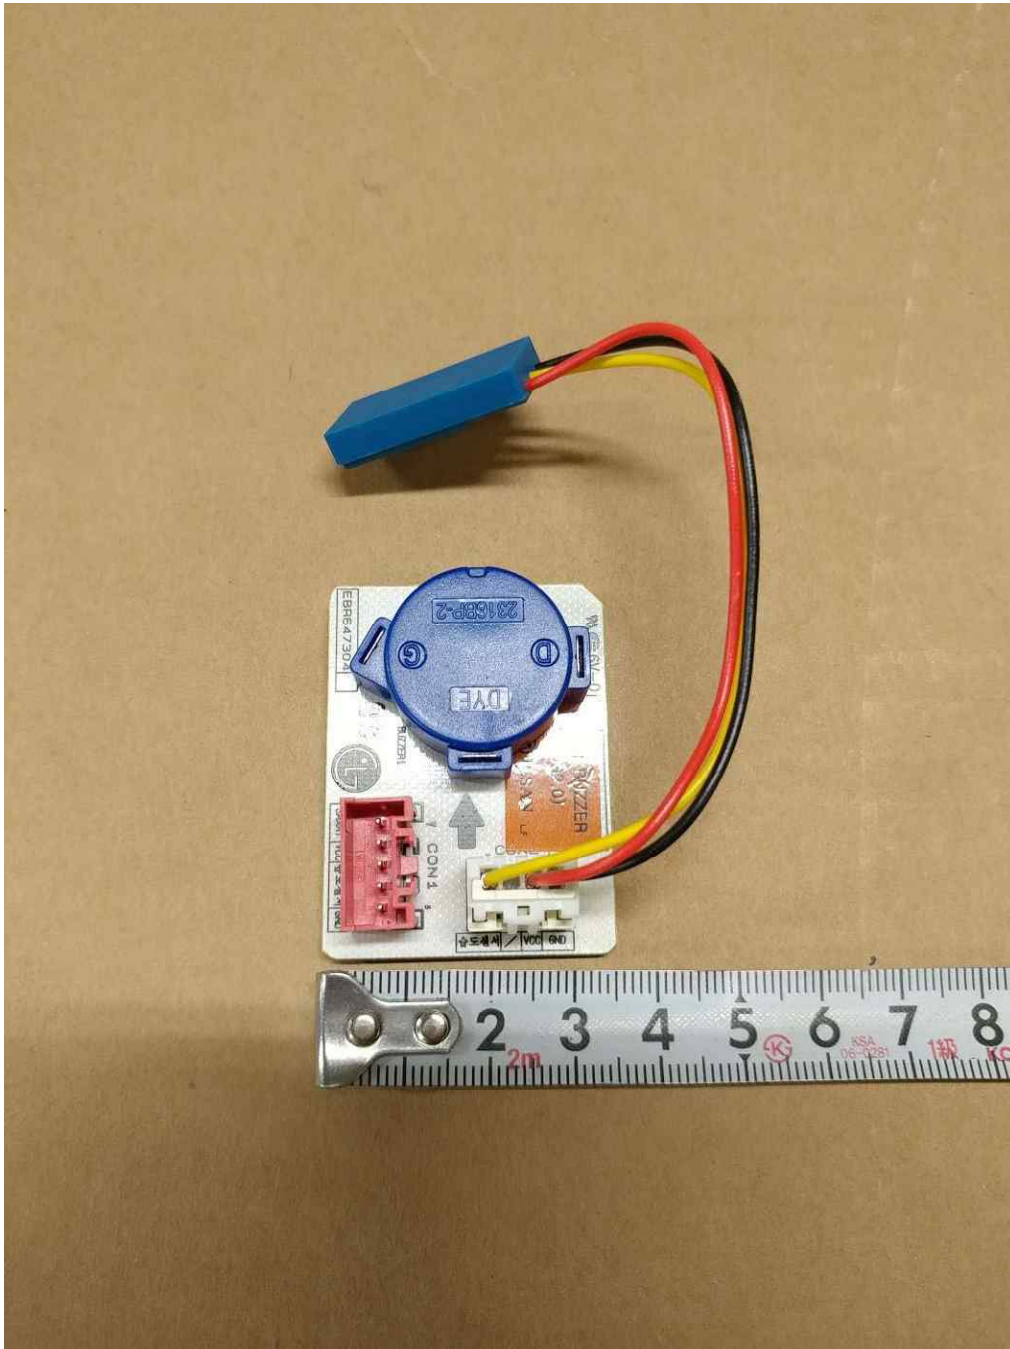

APPENDIX E
: INTERNAL PHOTOGRAPHS

<Main PCB Section>

EUT Type: Household Refrigerator

FCC ID.: BEJE18MFF07

<Main PCB Section>

EUT Type: Household Refrigerator

FCC ID.: BEJE18MFF07

<Display PCB Section>

<Display PCB Section>

<OLD WPT PCB Section>

<OLD PCB Section>

<NEW WPT PCB Section>

EUT Type: Household Refrigerator

FCC ID.: BEJE18MFF07

<NEW PCB Section>

<SMART Buzzer PCB Section>

< SMART Buzzer PCB Section >

<WiFi PCB Section>

<WIFI PCB Section>

EUT Type: Household Refrigerator

FCC ID.: BEJE18MFF07

<Top Front Section>

<Top Front Section>

<Machine Section>

EUT Type: Household Refrigerator

FCC ID.: BEJE18MFF07

< Cover TV Section >

<Cover TV Section>

<LED Section>

< LED Section >

< LED Section >

< LED Section >