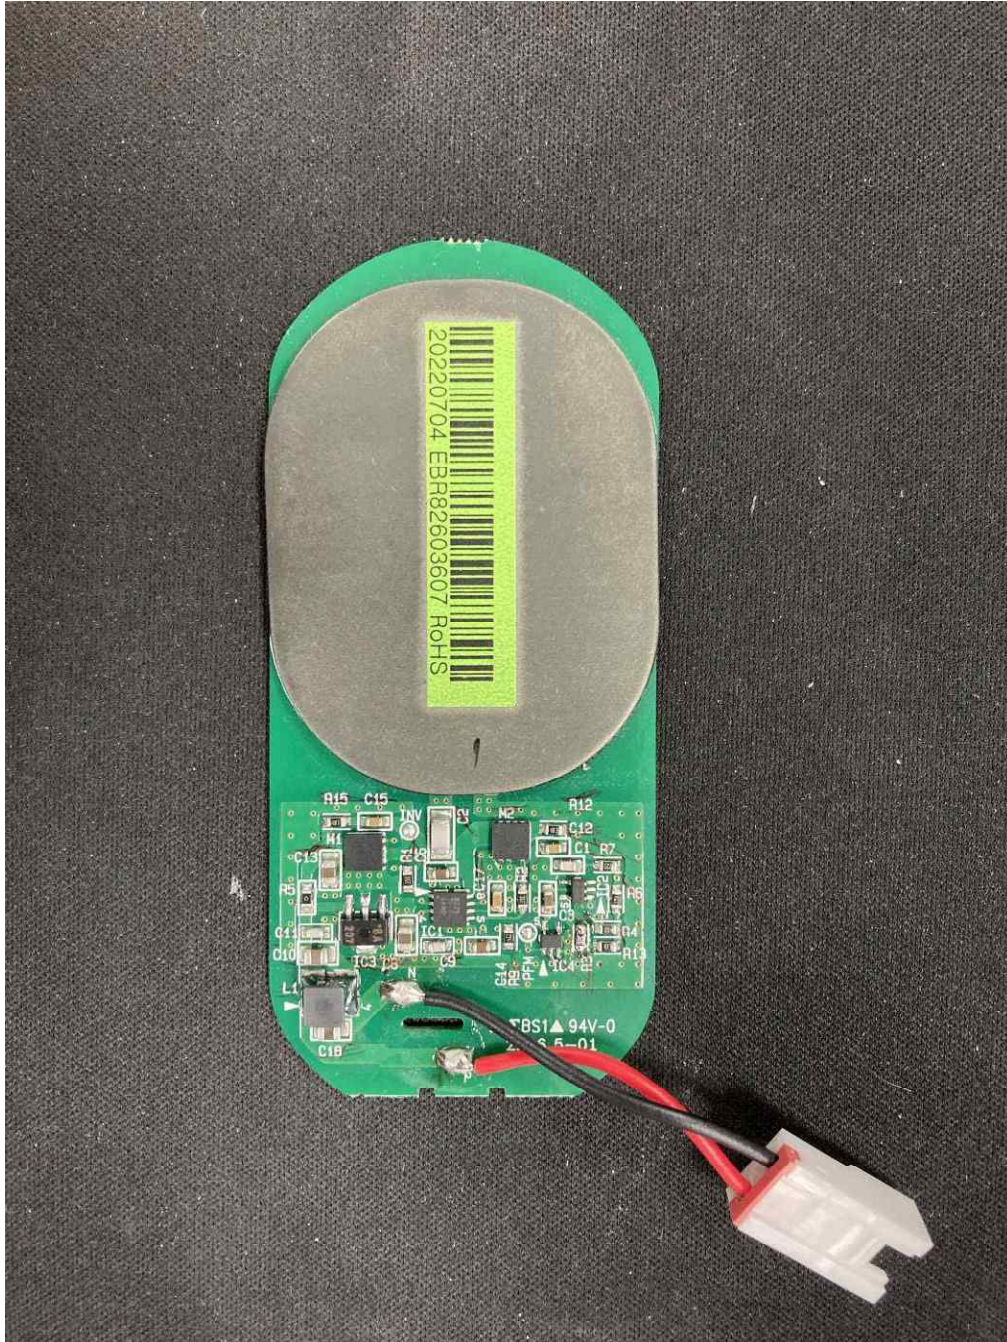

APPENDIX E
: INTERNAL PHOTOGRAPHS

<Main PCB Section>

EUT Type: Household Refrigerator

FCC ID.: BEJE18MFF07

<Main PCB Section>

EUT Type: Household Refrigerator

FCC ID.: BEJE18MFF07

<Display PCB Section>

<Display PCB Section>

<OLD WPT PCB Section>

<OLD PCB Section>

<NEW WPT PCB Section>

EUT Type: Household Refrigerator

FCC ID.: BEJE18MFF07

<NEW PCB Section>

<SMART Buzzer PCB Section>

< SMART Buzzer PCB Section >

<WiFi PCB Section>

<WIFI PCB Section>

EUT Type: Household Refrigerator

FCC ID.: BEJE18MFF07

<Top Front Section>

<Top Front Section>

<Machine Section>