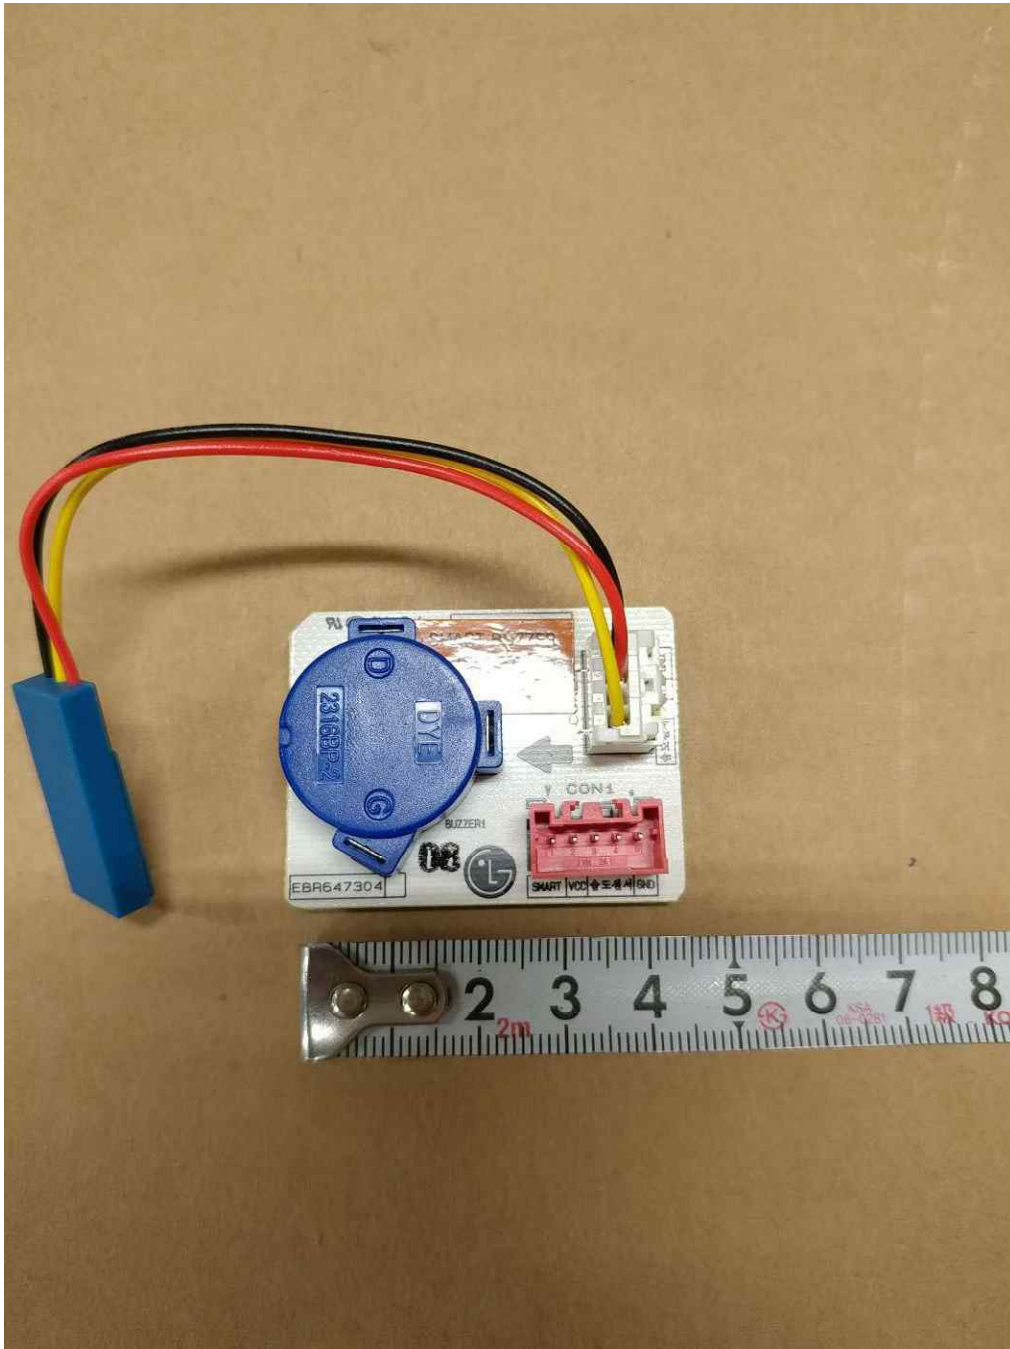

APPENDIX E
: INTERNAL PHOTOGRAPHS

<Main PCB Section>

EUT Type: Household Refrigerator

FCC ID.: BEJE18MFF07

<Main PCB Section>

EUT Type: Household Refrigerator

FCC ID.: BEJE18MFF07

<Display PCB Section>

<Display PCB Section>

<OLD WPT PCB Section>

<OLD PCB Section>

<NEW WPT PCB Section>

EUT Type: Household Refrigerator

FCC ID.: BEJE18MFF07

<NEW PCB Section>

<SMART Buzzer PCB Section>

< SMART Buzzer PCB Section >

<WiFi PCB Section>

<WIFI PCB Section>

EUT Type: Household Refrigerator

FCC ID.: BEJE18MFF07

<Top Front Section>

<Top Front Section>

<Machine Section>

EUT Type: Household Refrigerator

FCC ID.: BEJE18MFF07

< Cover TV Section >

<Cover TV Section>

<LED Section>

< LED Section >

< LED Section >

< LED Section >