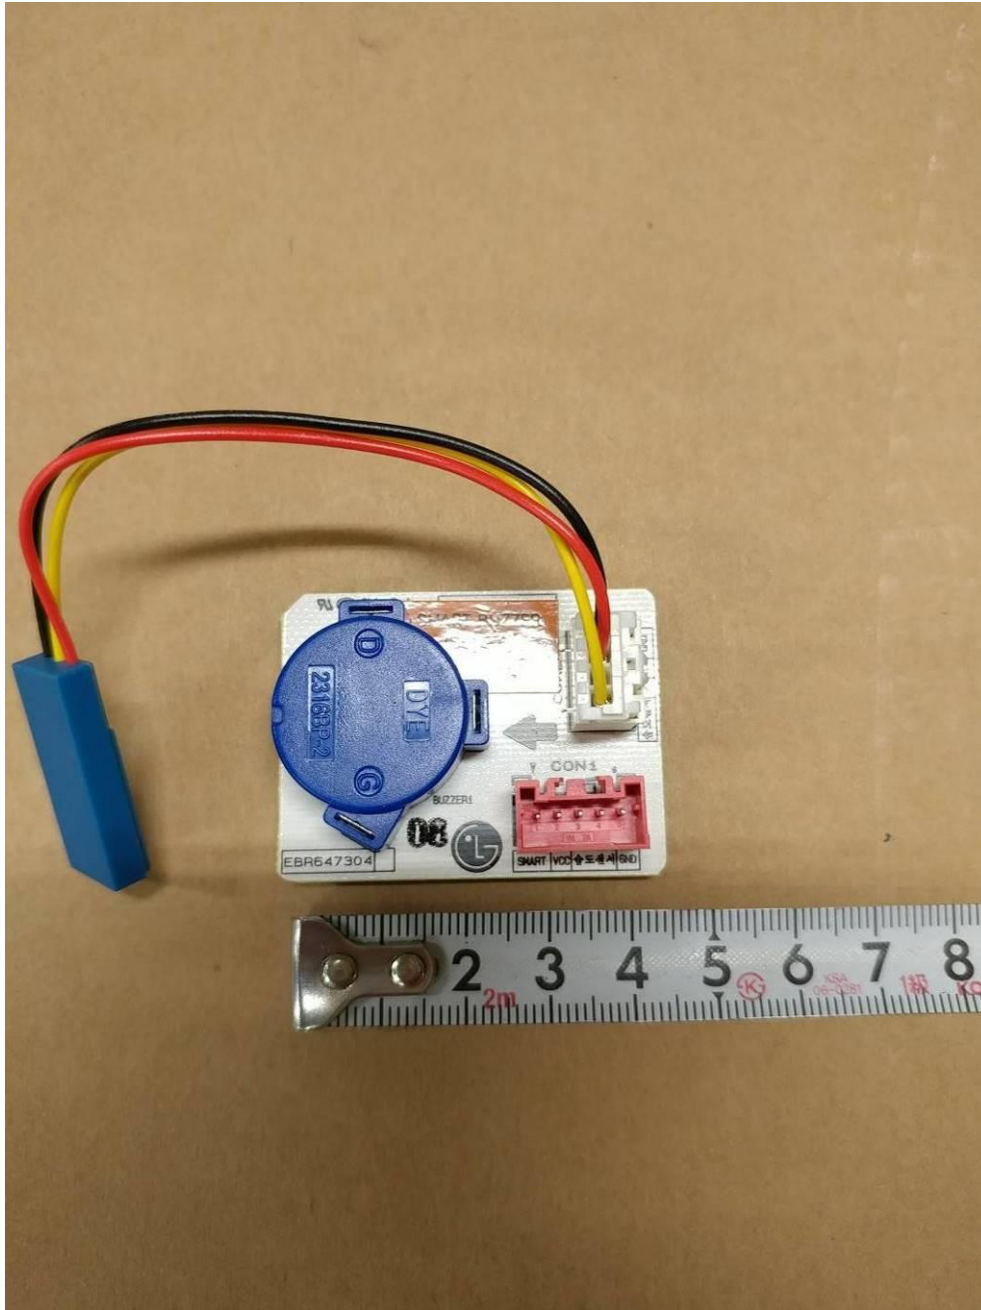

APPENDIX E
: INTERNAL PHOTOGRAPHS

<Main PCB Section>

<Main PCB Section>

EUT Type: Household Refrigerator

FCC ID.: BEJE14MFF07

<Display PCB Section>

<Display PCB Section>

<OLD WPT PCB Section>

<OLD WPT PCB Section>

<NEW WPT PCB Section>

<NEW WPT PCB Section>

<SMART Buzzer PCB Section>

< SMART Buzzer PCB Section >

<WIFI module Section>

<WIFI PCB Section>

<WiFi PCB Section>

FCC ID.: BEJE14MFF07

< Cover TV Section >

<Cover TV Section>

<LED Section>

< LED Section >

< LED Section >

< LED Section >

< LED Section >