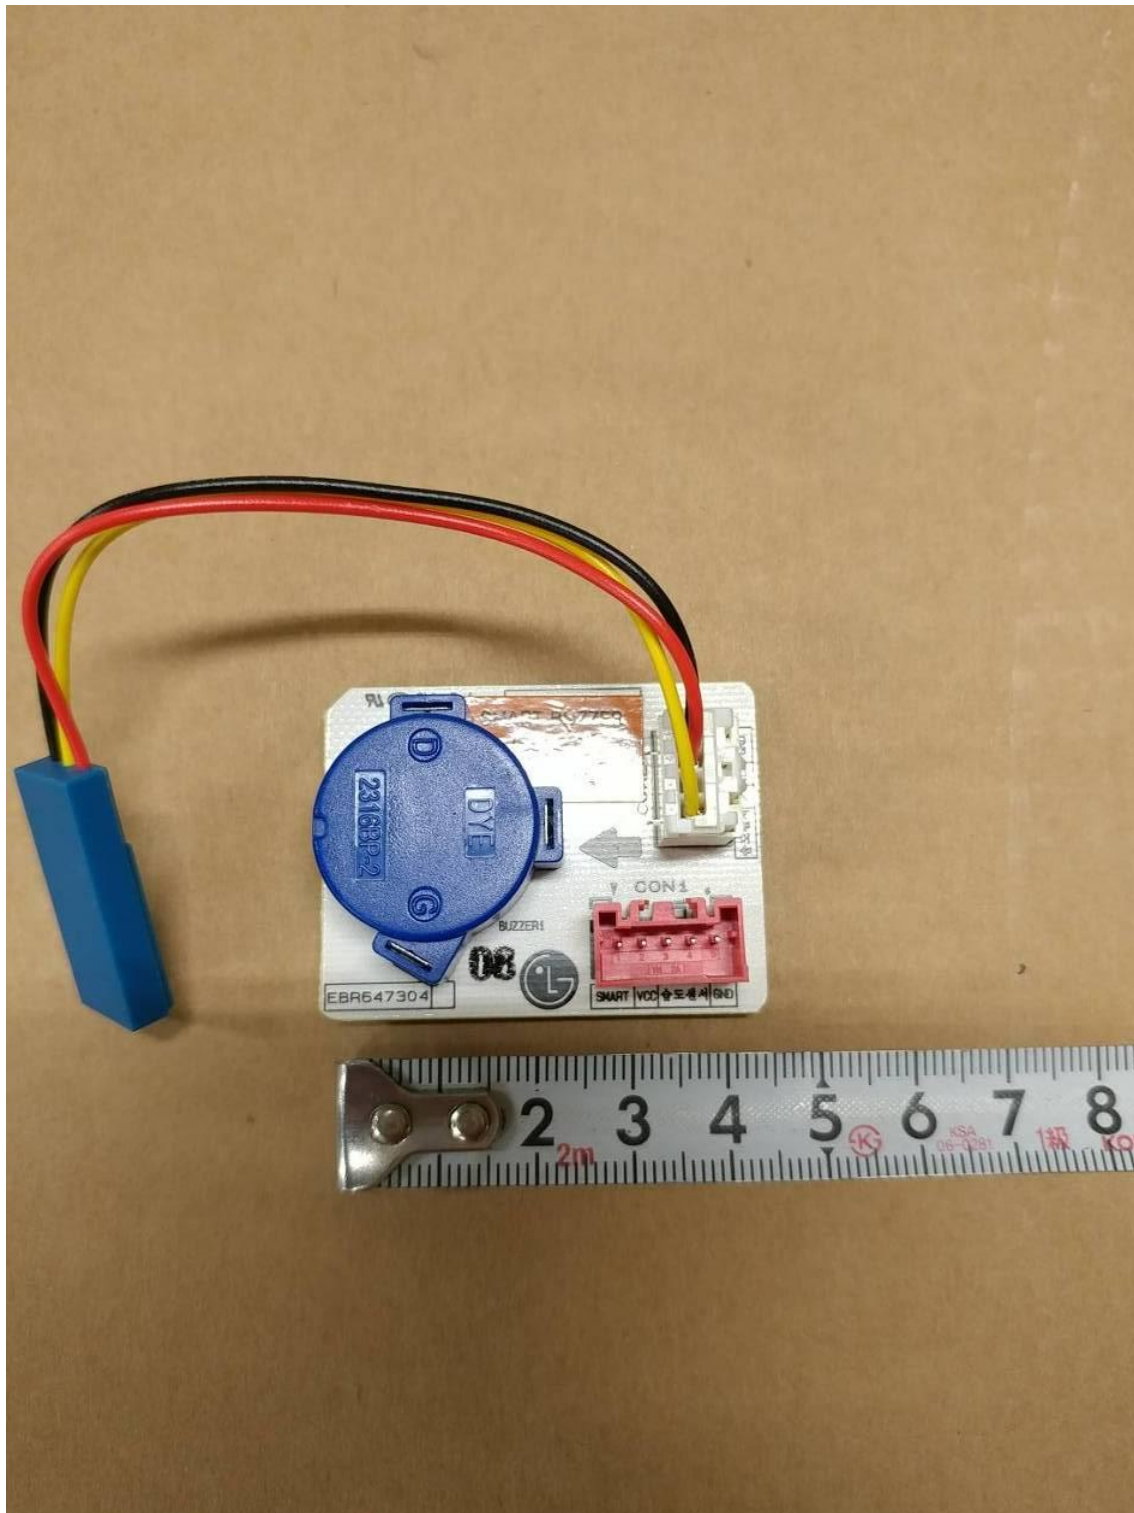

APPENDIX E

: INTERNAL PHOTOGRAPHS

<Main PCB Section-1>

<Main PCB Section-2>

< Main PCB >

< Main PCB >

EUT Type: Household Refrigerator

FCC ID.: BEJE09MFE07

<NEW Main PCB>

< NEW Main PCB >

<Main PCB Section-4>

<Main PCB Section-5>

<Main PCB Section-6>

<Main PCB Section-7>

<Top Front Section-1>

<Top Front Section-2>

<Top Front Section-3>

<Top Front Section-4>

<Machine Section-1>

<Machine Section-2>

<Machine Section-3>

<Machine Section-4>

<Machine Section-5>

<Machine Section-6>