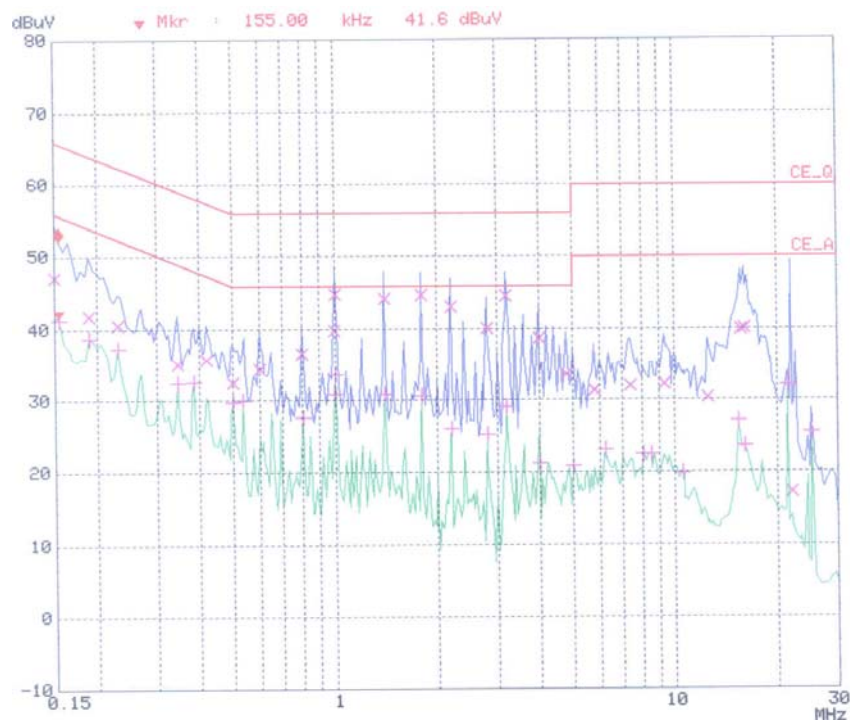

■ Test Mode: 1024\*768 / 75Hz (Analog)

< Hot line >

< Neutral line >

■ Test Mode: 1024\*768 / 75Hz (Digital)

< Hot line >

< Neutral line >

■ Test Mode: 800\*600 / 75Hz (Analog)

< Hot line >

< Neutral line >

■ Test Mode: 640\*480 / 75Hz (Analog)

< Hot line >

< Neutral line >