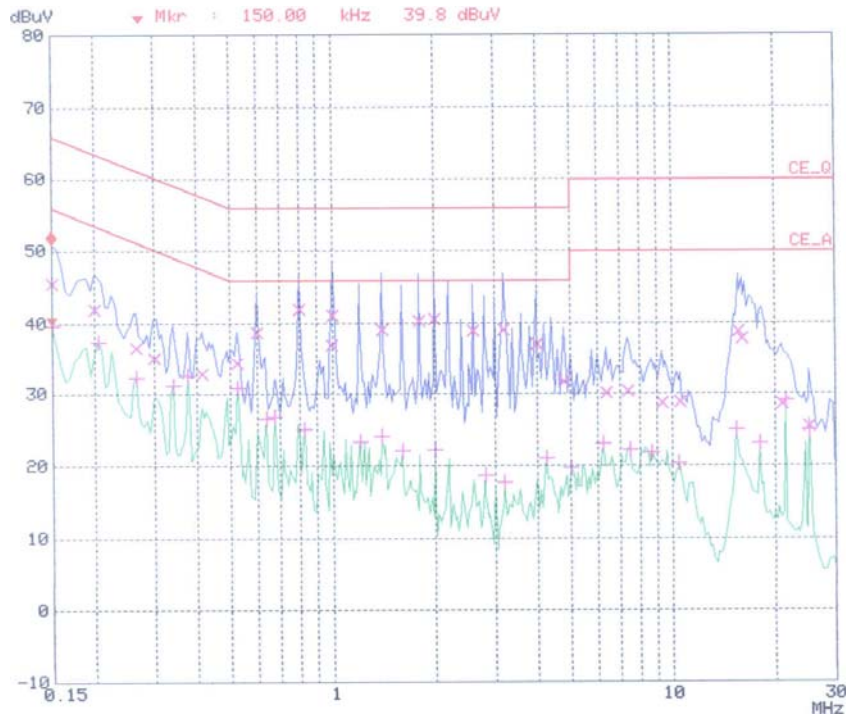

■ Test Mode: 1024\*768 / 75Hz (Analog)

< Hot line >

< Neutral line >

■ Test Mode: 1024\*768 / 75Hz (Digital)

< Hot line >

< Neutral line >

■ Test Mode: 800\*600 / 75Hz (Analog)

< Hot line >

< Neutral line >

■ Test Mode: 640\*480 / 75Hz (Analog)

< Hot line >

< Neutral line >