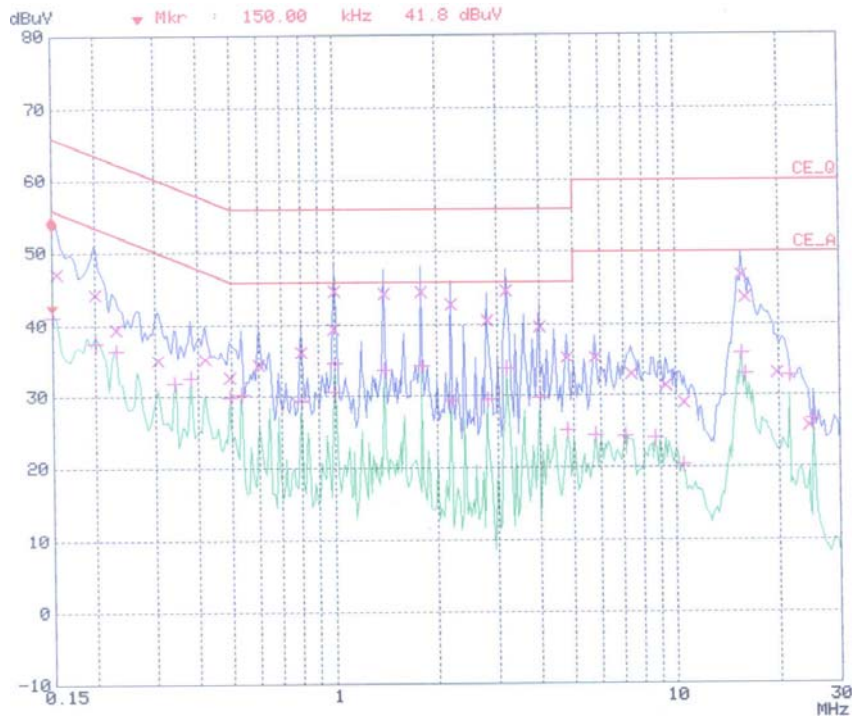

■ Test Mode: 1024\*768 / 75Hz (Analog)

< Hot line >

< Neutral line >

■ Test Mode: 1024\*768 / 75Hz (Digital)

< Hot line >

< Neutral line >

■ Test Mode: 800\*600 / 75Hz (Analog)

< Hot line >

< Neutral line >

■ Test Mode: 640\*480 / 75Hz (Analog)

< Hot line >

< Neutral line >