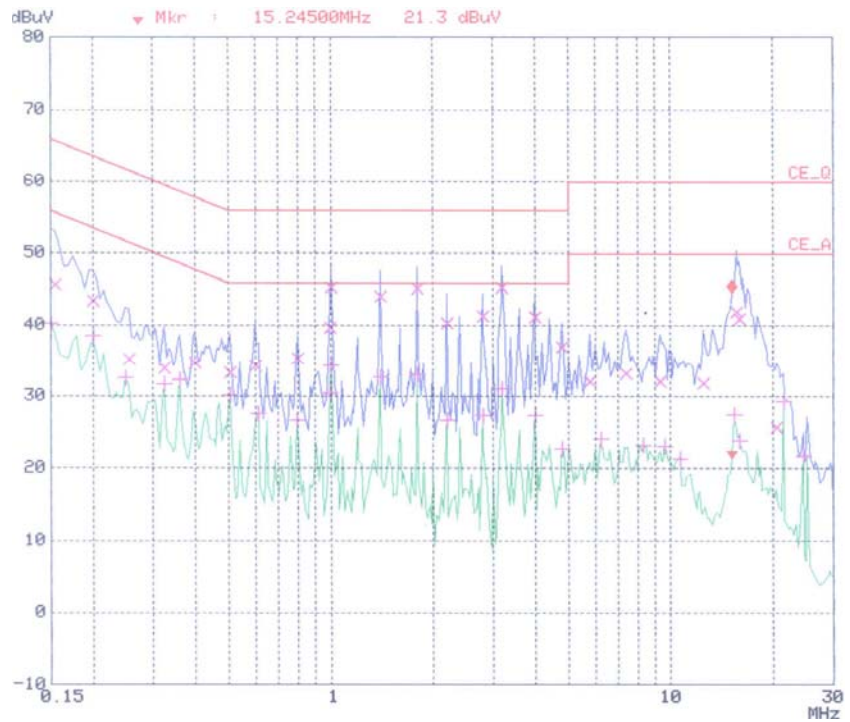

■ Test Mode: 1024\*768 / 75Hz (Analog)

< Hot line >

< Neutral line >

■ Test Mode: 1024\*768 / 75Hz (Digital)

< Hot line >

< Neutral line >

■ Test Mode: 800\*600 / 75Hz (Analog)

< Hot line >

< Neutral line >

■ Test Mode: 640\*480 / 75Hz (Analog)

< Hot line >

< Neutral line >