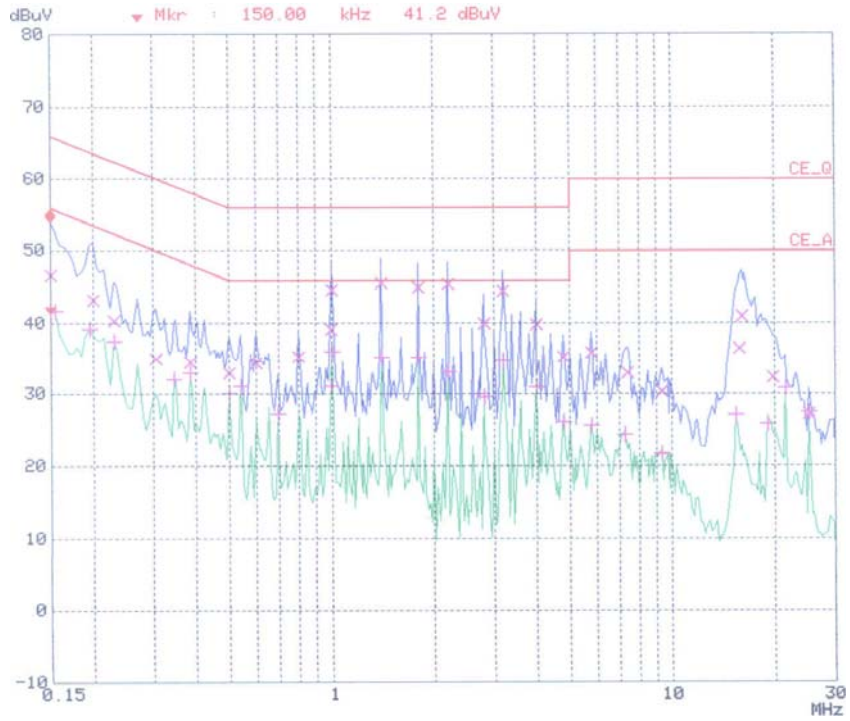

■ Test Mode: 1024\*768 / 75Hz (Analog)

< Hot line >

< Neutral line >

■ Test Mode: 1024\*768 / 75Hz (Digital)

< Hot line >

< Neutral line >

■ Test Mode: 800\*600 / 75Hz (Analog)

< Hot line >

< Neutral line >

■ Test Mode: 640\*480 / 75Hz (Analog)

< Hot line >

< Neutral line >