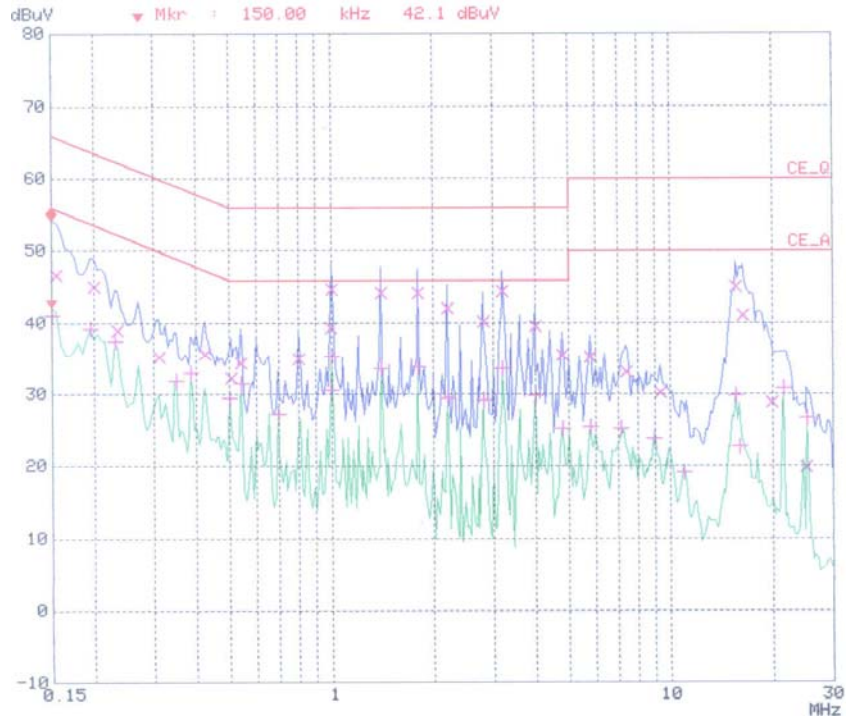

■ Test Mode: 1024\*768 / 75Hz (Analog)

< Hot line >

< Neutral line >

■ Test Mode: 1024\*768 / 75Hz (Digital)

< Hot line >

< Neutral line >

■ Test Mode: 800\*600 / 75Hz (Analog)

< Hot line >

< Neutral line >

■ Test Mode: 640\*480 / 75Hz (Analog)

< Hot line >

< Neutral line >