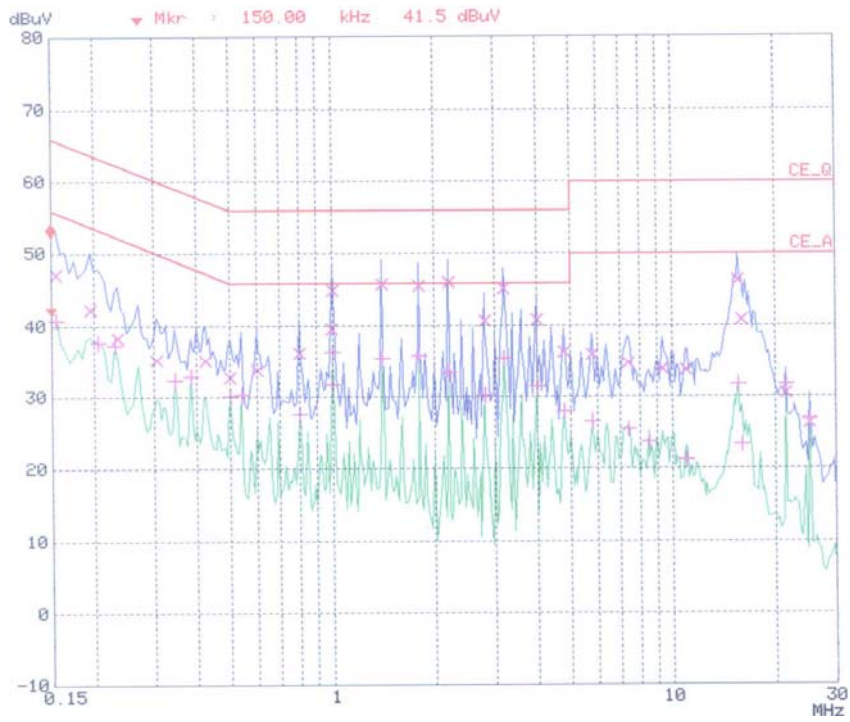

■ Test Mode: 1024\*768 / 75Hz (Analog)

< Hot line >

< Neutral line >

■ Test Mode: 1024\*768 / 75Hz (Digital)

< Hot line >

< Neutral line >

■ Test Mode: 800\*600 / 75Hz (Analog)

< Hot line >

< Neutral line >

■ Test Mode: 640\*480 / 75Hz (Analog)

< Hot line >

< Neutral line >