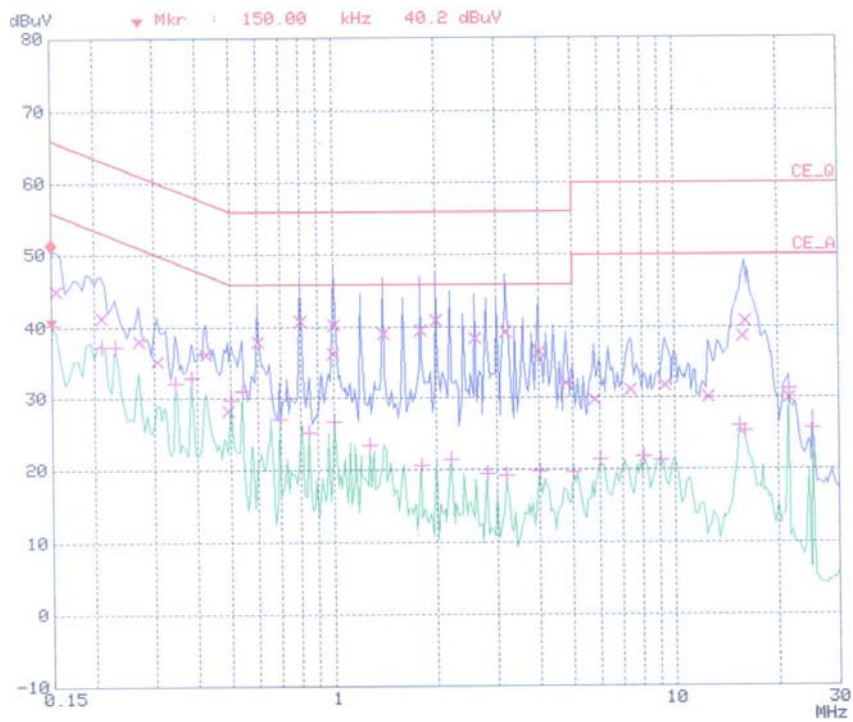

■ Test Mode: 1024\*768 / 75Hz (Analog)

< Hot line >

< Neutral line >

■ Test Mode: 1024\*768 / 75Hz (Digital)

< Hot line >

< Neutral line >

■ Test Mode: 800\*600 / 75Hz (Analog)

< Hot line >

< Neutral line >

■ Test Mode: 640\*480 / 75Hz (Analog)

< Hot line >

< Neutral line >