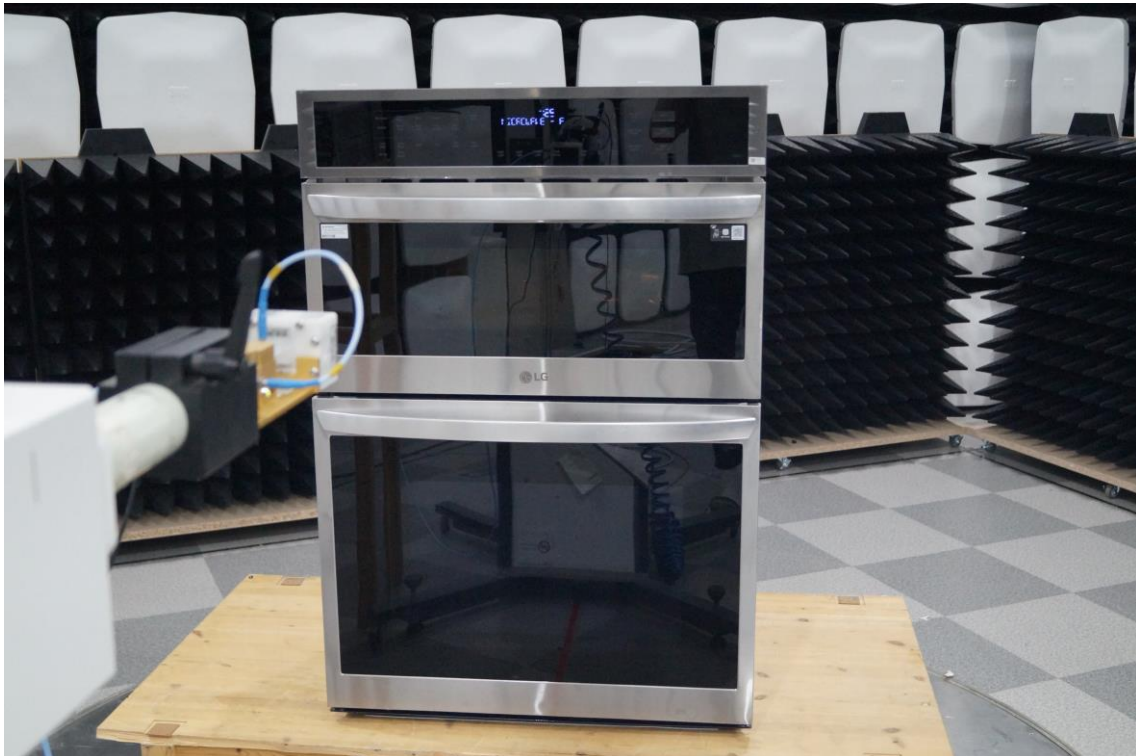

APPENDIX E

TEST SET UP PHOTOGRAPHS

Test photos show the worst-case configuration and cable placement.

■ Conducted Test Picture

■ Conducted Test Picture

EUT Type: HOUSEHOLD ELECTRIC OVEN

FCC ID.: BEJD1724NAF

■ Input power & RF power output measurement Test Picture

■ Radiated Test Picture: Below 1 GHz

EUT Type: HOUSEHOLD ELECTRIC OVEN

FCC ID.: BEJD1724NAF

■ Radiated Test Picture: Above 1 GHz (1 GHz to 18 GHz)

■ Radiated Test Picture: Above 1 GHz (18 GHz to 26 GHz)