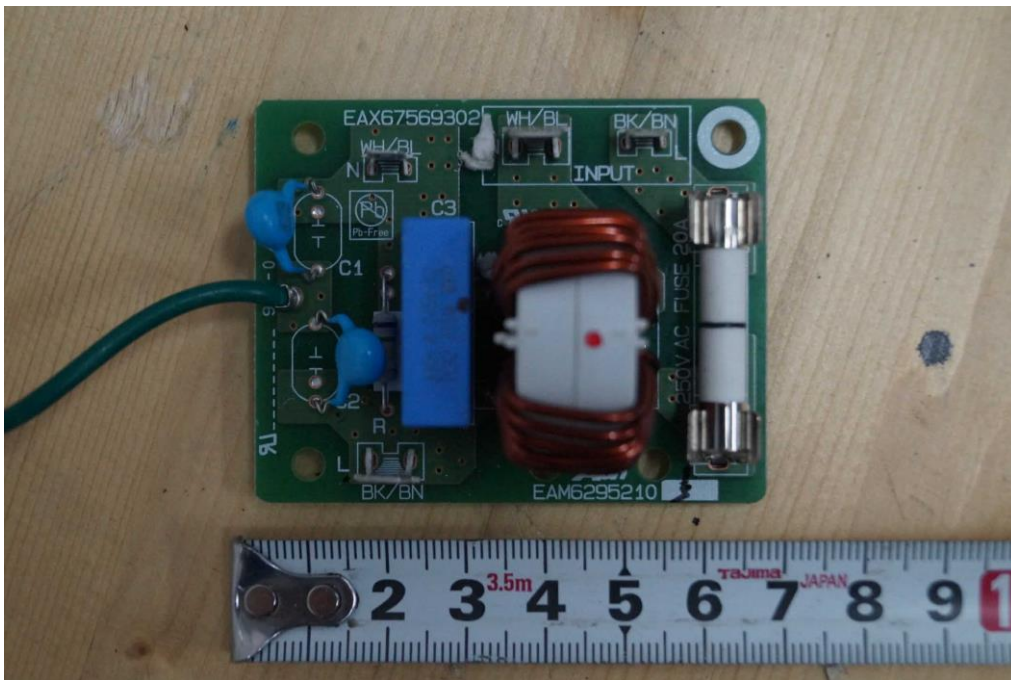

---

**EUT Type: HOUSEHOLD ELECTRIC OVEN**

**FCC ID.: BEJD1724NAF**

< Inner of EUT >

< Inner of EUT >

< Inner of EUT >

< Inner of EUT >

< Inner of EUT >

< Inner of EUT >

EUT Type: HOUSEHOLD ELECTRIC OVEN

FCC ID.: BEJD1724NAF

< Inner of EUT >

< Inner of EUT >

< Inner of EUT >

< Inner of EUT >

EUT Type: HOUSEHOLD ELECTRIC OVEN

FCC ID.: BEJD1724NAF

< Inner of EUT >

**EUT Type: HOUSEHOLD ELECTRIC OVEN**

**FCC ID.: BEJD1724NAF**

< Inner of EUT >

< Inner of EUT >

< Inner of EUT >

< Inner of EUT >