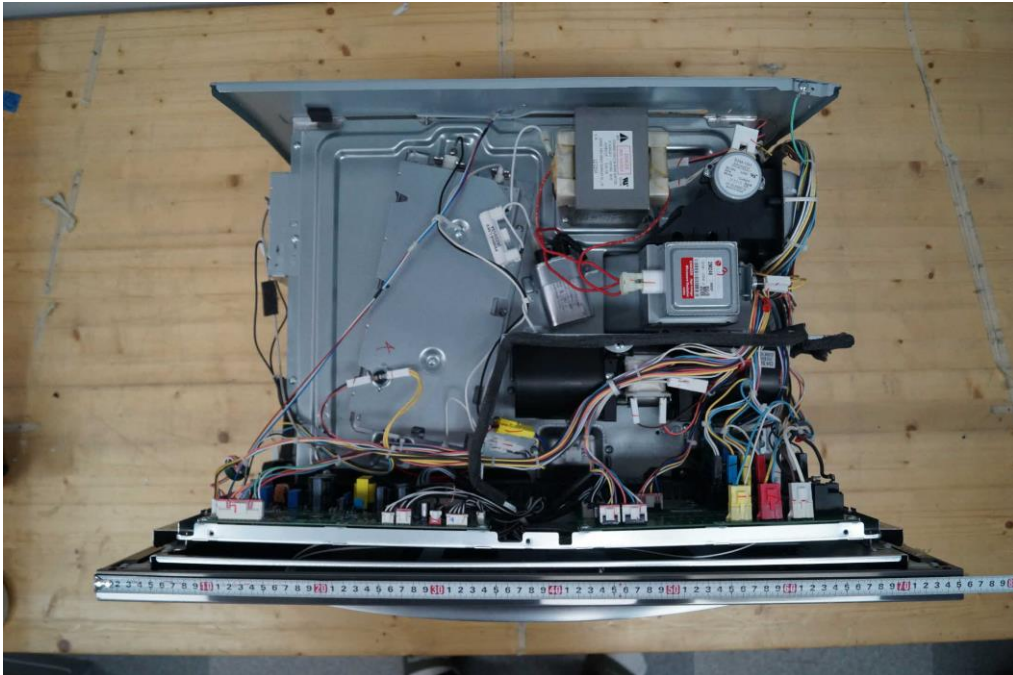

### : INTERNAL PHOTOGRAPHS

< Inner of EUT >

< Inner of EUT >

< Inner of EUT >

< Inner of EUT >

< Inner of EUT >

< Inner of EUT >

< Inner of EUT >

---

**EUT Type: HOUSEHOLD ELECTRIC OVEN**

**FCC ID.: BEJD1724NAF**

< Inner of EUT >

< Inner of EUT >

< Inner of EUT >

< Inner of EUT >

< Inner of EUT >