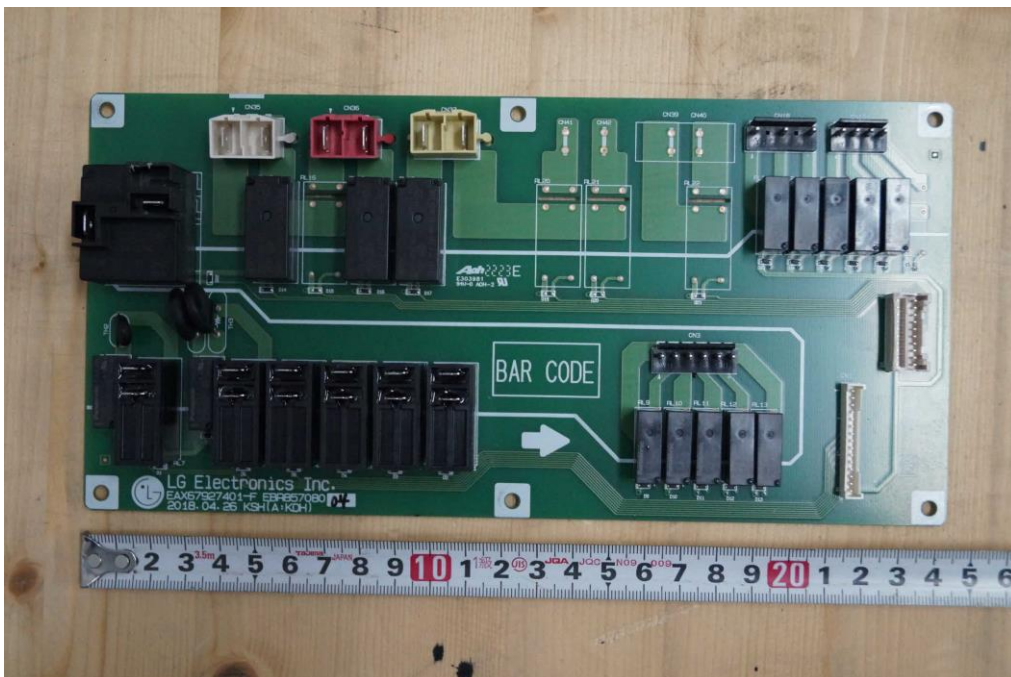

---

**EUT Type: HOUSEHOLD ELECTRIC OVEN**

**FCC ID.: BEJD1724NAF**

< Inner of EUT >

< Inner of EUT >

< Inner of EUT >

< Inner of EUT >

< Inner of EUT >

< Inner of EUT >

EUT Type: HOUSEHOLD ELECTRIC OVEN

FCC ID.: BEJD1724NAF

< Inner of EUT >

< Inner of EUT >

< Inner of EUT >

< Inner of EUT >

EUT Type: HOUSEHOLD ELECTRIC OVEN

FCC ID.: BEJD1724NAF

< Inner of EUT >

**EUT Type: HOUSEHOLD ELECTRIC OVEN**

**FCC ID.: BEJD1724NAF**

< Inner of EUT >

< Inner of EUT >

< Inner of EUT >

< Inner of EUT >