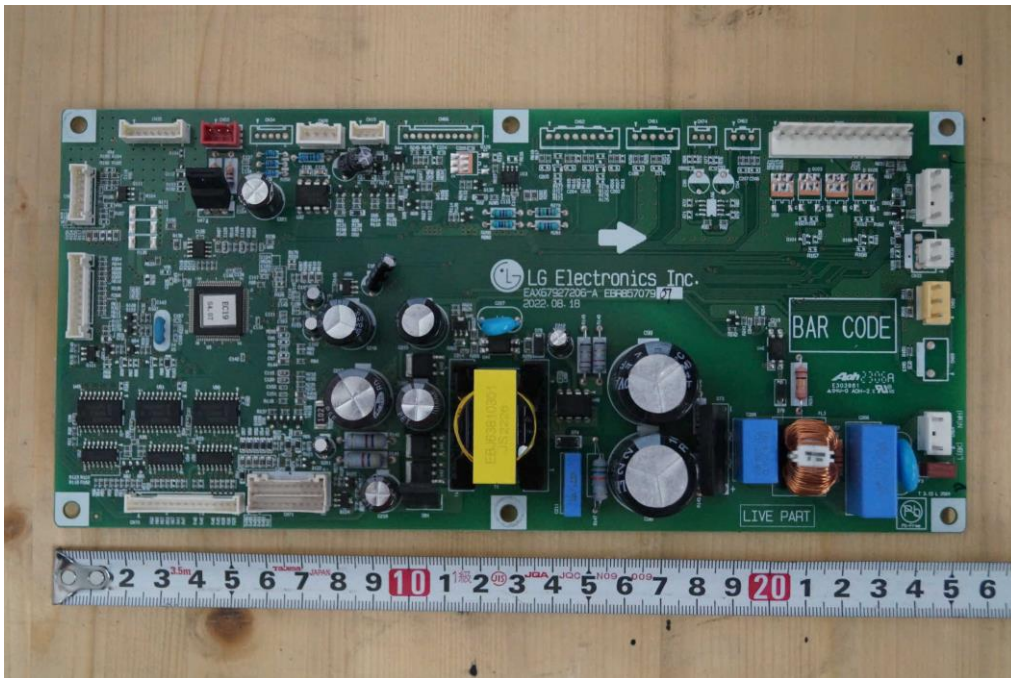

---

**EUT Type: HOUSEHOLD ELECTRIC OVEN**

**FCC ID.: BEJD1724NAF**

< Inner of EUT >

< Inner of EUT >

< Inner of EUT >

< Inner of EUT >

< Inner of EUT >

< Inner of EUT >

EUT Type: HOUSEHOLD ELECTRIC OVEN

FCC ID.: BEJD1724NAF

< Inner of EUT >

< Inner of EUT >

< Inner of EUT >

< Inner of EUT >

EUT Type: HOUSEHOLD ELECTRIC OVEN

FCC ID.: BEJD1724NAF

< Inner of EUT >

**EUT Type: HOUSEHOLD ELECTRIC OVEN**

**FCC ID.: BEJD1724NAF**

< Inner of EUT >

< Inner of EUT >

< Inner of EUT >

< Inner of EUT >