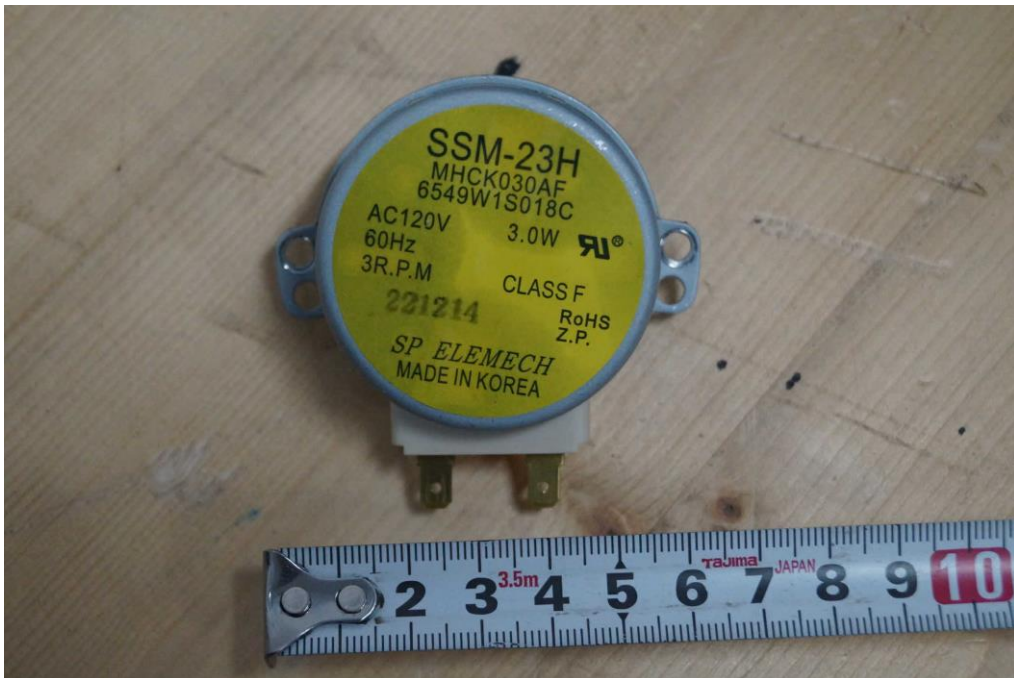

FCC ID.: BEJD1724NAF

< Inner of EUT >

**EUT Type: HOUSEHOLD ELECTRIC OVEN**

**FCC ID.: BEJD1724NAF**

< Inner of EUT >

< Inner of EUT >

< Inner of EUT >

< Inner of EUT >

EUT Type: HOUSEHOLD ELECTRIC OVEN

FCC ID.: BEJD1724NAF

< Inner of EUT >

< Inner of EUT >

< Inner of EUT >

---

**EUT Type: HOUSEHOLD ELECTRIC OVEN**

**FCC ID.: BEJD1724NAF**

< Inner of EUT >

EUT Type: HOUSEHOLD ELECTRIC OVEN

FCC ID.: BEJD1724NAF

< Inner of EUT >

< Inner of EUT >

< Inner of EUT >

< Inner of EUT >

< Inner of EUT >