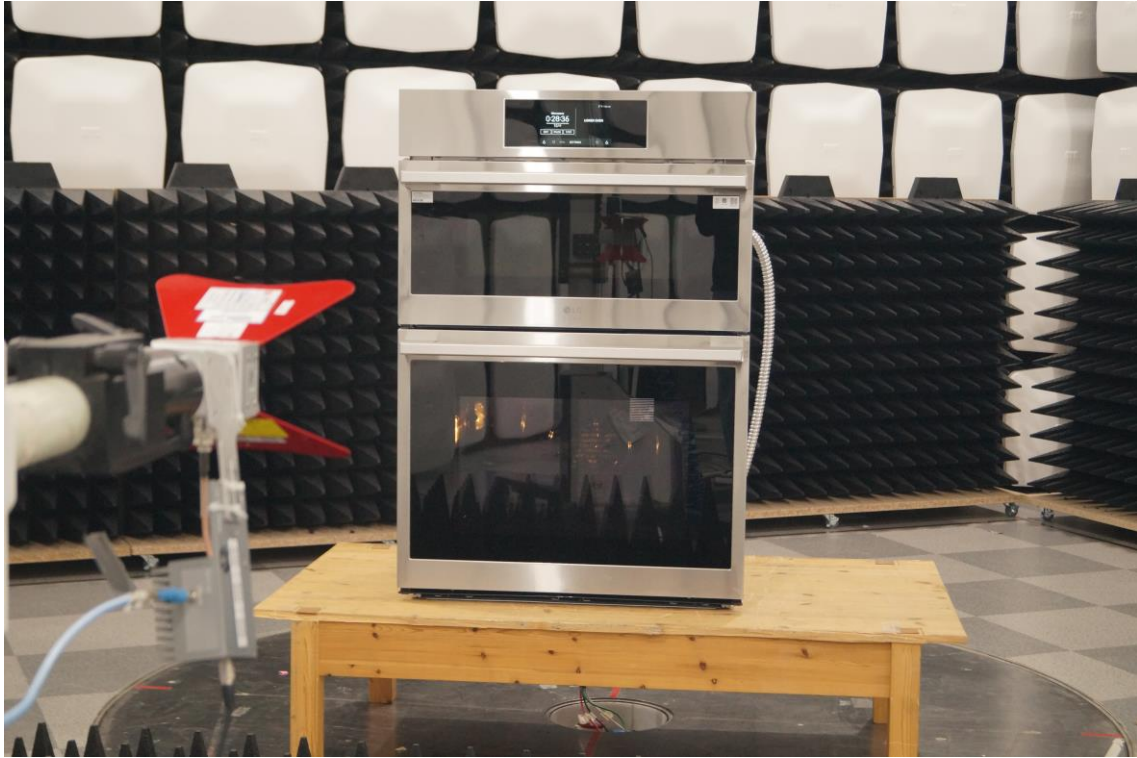

APPENDIX D

TEST SET UP PHOTOGRAPHS

Test photos show the worst-case configuration and cable placement.

■ Conducted Test Picture

■ Conducted Test Picture

EUT Type: HOUSEHOLD ELECTRIC OVEN

FCC ID.: BEJD1724NAD

■ Input power & RF power output measurement Test Picture

■ Radiated Test Picture: Below 1 GHz

EUT Type: HOUSEHOLD ELECTRIC OVEN

FCC ID.: BEJD1724NAD

■ Radiated Test Picture: Above 1 GHz (1 GHz to 18 GHz)

■ Radiated Test Picture: Above 1 GHz (18 GHz to 26 GHz)