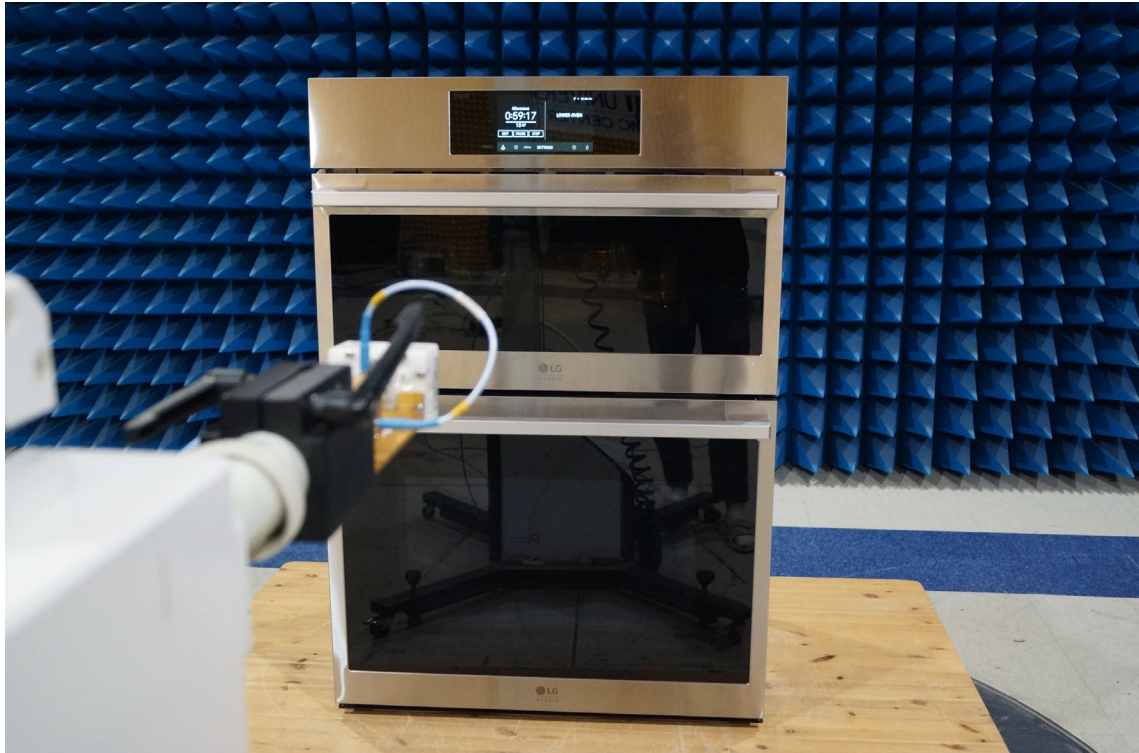

APPENDIX D

TEST SET UP PHOTOGRAPHS

Test photos show the worst-case configuration and cable placement.

■ Conducted Test Picture

■ Conducted Test Picture

■ Input power & RF power output measurement Test Picture

■ Radiated Test Picture: Below 1 GHz

EUT Type: HOUSEHOLD ELECTRIC OVEN

FCC ID.: BEJD1724NAD

■ Radiated Test Picture: Above 1 GHz (1 GHz to 18 GHz)

■ Radiated Test Picture: Above 1 GHz (18 GHz to 26 GHz)

EUT Type: HOUSEHOLD ELECTRIC OVEN
FCC ID.: BEJD1724NAD