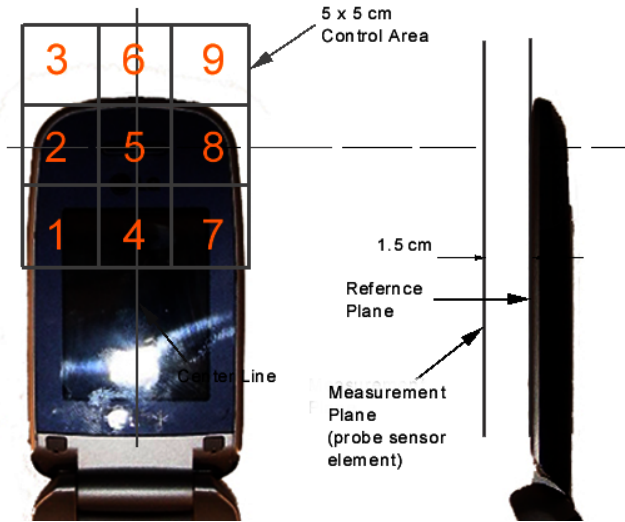

Figure 17-1
Ear Reference Point HAC Phantom Alignment

Figure 17-2
HAC Phantom Plane Alignment

FCC ID: BEJAX500		HAC (RF EMISSIONS) TEST REPORT	 Reviewed by: Quality Manager
HAC Filename: 0809151320.BEJ	Test Dates: September 19 - 20, 2008	EUT Type: Cellular/PCS CDMA Phone with Bluetooth and EvDO	Page 72 of 73

Figure 17-3
5x5 Scan grid above WD

Figure 17-4
E-Field WD Scan overlay

Figure 17-5
H-Field WD Scan overlay

FCC ID: BEJAX500	PCTEST ENGINEERING LABORATORY, INC.	HAC (RF EMISSIONS) TEST REPORT	LG	Reviewed by: Quality Manager
HAC Filename: 0809151320.BEJ	Test Dates: September 19 - 20, 2008	EUT Type: Cellular/PCS CDMA Phone with Bluetooth and EvDO		Page 73 of 73