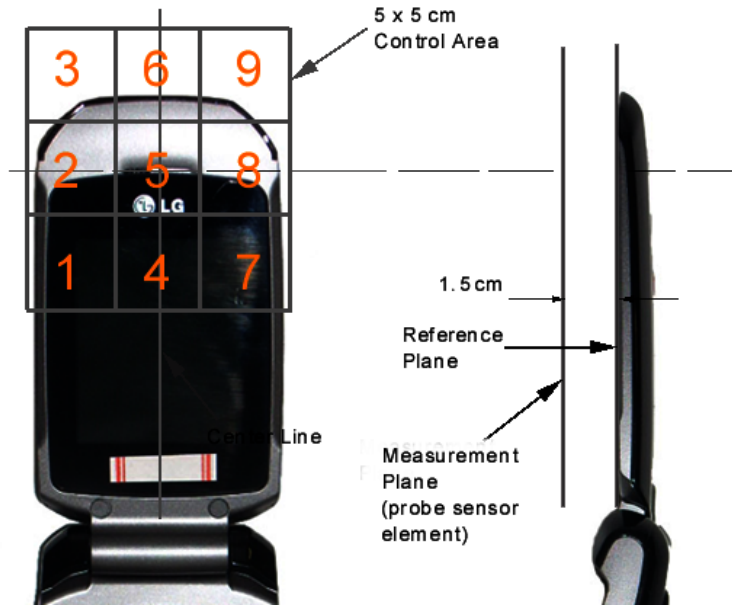

17. TEST PHOTOGRAPHS

See following Attached Pages for setup photographs.

FCC ID: BEJAX310	 PCTEST ENGINEERING LABORATORY, INC.	HAC (RF EMISSIONS) TEST REPORT	 LG	Reviewed by: Quality Manager
HAC Filename: 0906151226.BEJ	Test Dates: June 15 - 16, 2009	EUT Type: Cellular/PCS CDMA Phone with Bluetooth	Page 73 of 75	

Figure 17-1
Ear Reference Point HAC Phantom Alignment

Figure 17-2
HAC Phantom Plane Alignment

FCC ID: BEJAX310		HAC (RF EMISSIONS) TEST REPORT	 Reviewed by: Quality Manager
HAC Filename: 0906151226.BEJ	Test Dates: June 15 - 16, 2009	EUT Type: Cellular/PCS CDMA Phone with Bluetooth	Page 74 of 75

Figure 17-3
5x5 Scan grid above WD

Figure 17-4
E-Field WD Scan overlay

Figure 17-5
H-Field WD Scan overlay

FCC ID: BEJAX310	 PCTEST ENGINEERING LABORATORY, INC.	HAC (RF EMISSIONS) TEST REPORT	 LG	Reviewed by: Quality Manager
HAC Filename: 0906151226.BEJ	Test Dates: June 15 - 16, 2009	EUT Type: Cellular/PCS CDMA Phone with Bluetooth		Page 75 of 75