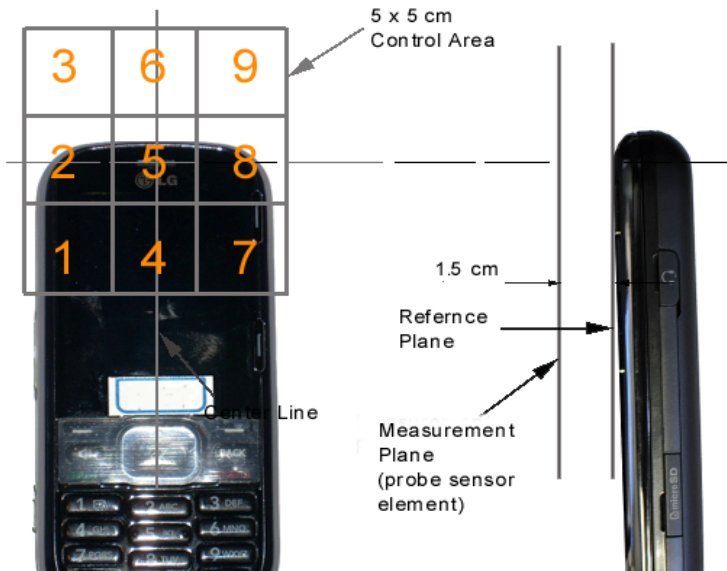

Figure 17-1
Ear Reference Point HAC Phantom Alignment

Figure 17-2
HAC Phantom Plane Alignment

FCC ID: BEJAX265		HAC (RF EMISSIONS) TEST REPORT	 Reviewed by: Quality Manager
HAC Filename: 0904010620.BEJ	Test Dates: April 9, 2009	EUT Type: Cellular/PCS CDMA Phone with Bluetooth	Page 73 of 74

Figure 17-3
5x5 Scan grid above WD

Figure 17-4
E-Field WD Scan overlay

Figure 17-5
H-Field WD Scan overlay

FCC ID: BEJAX265	PCTEST ENGINEERING LABORATORY, INC.	HAC (RF EMISSIONS) TEST REPORT	LG	Reviewed by: Quality Manager
HAC Filename: 0904010620.BEJ	Test Dates: April 9, 2009	EUT Type: Cellular/PCS CDMA Phone with Bluetooth		Page 74 of 74