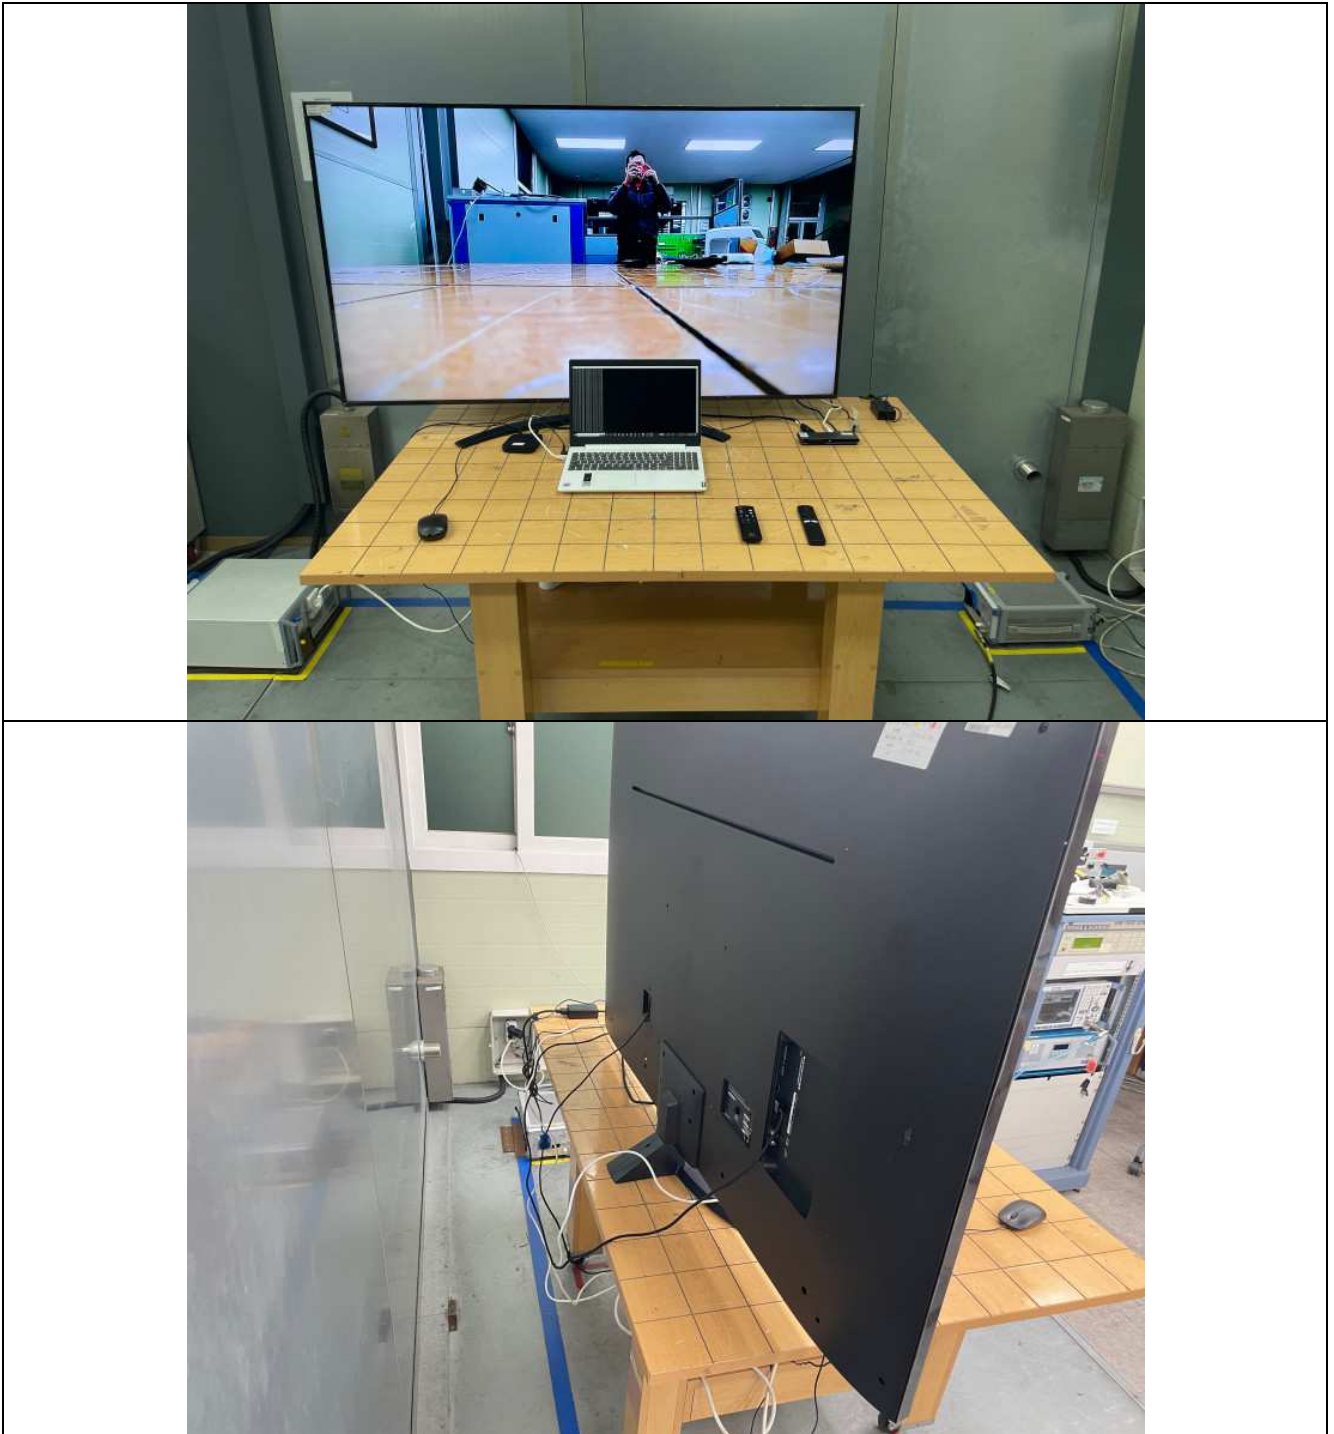

Appendix II - Test Setup Photos: AC Power Line Conducted Emission Test

Appendix III - Test Setup Photos: Radiated Emission Test

Test Setup for 30 MHz ~ 1 GHz

Test Setup for 1 GHz ~ 18 GHz

Test Setup for 18 GHz ~ 30 GHz