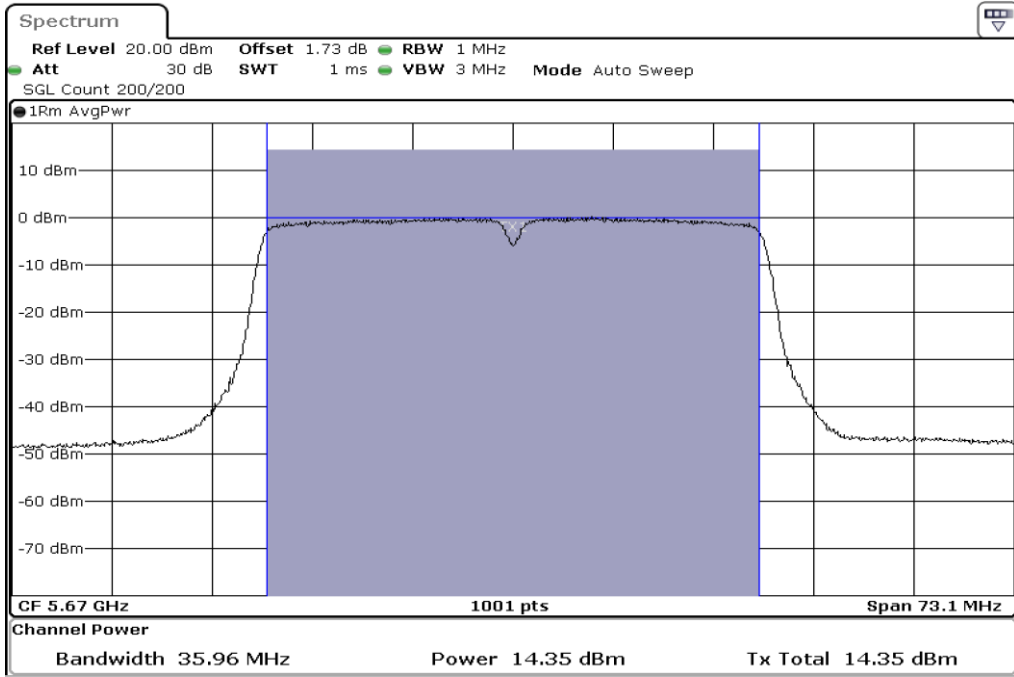

2	Output Power

3	Output Power