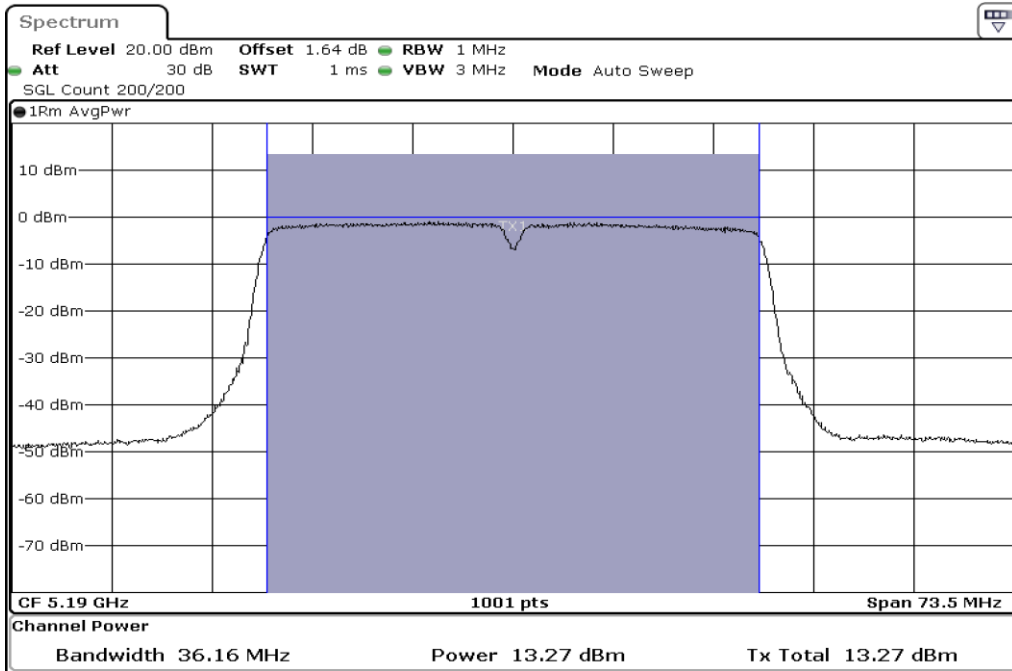

1	Output Power