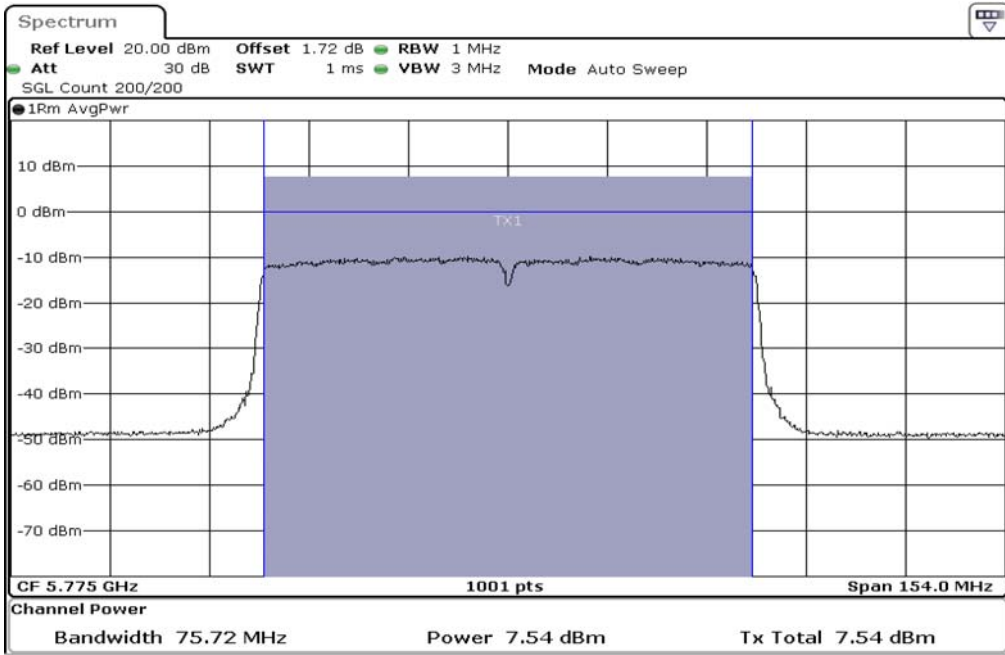

1	Output Power