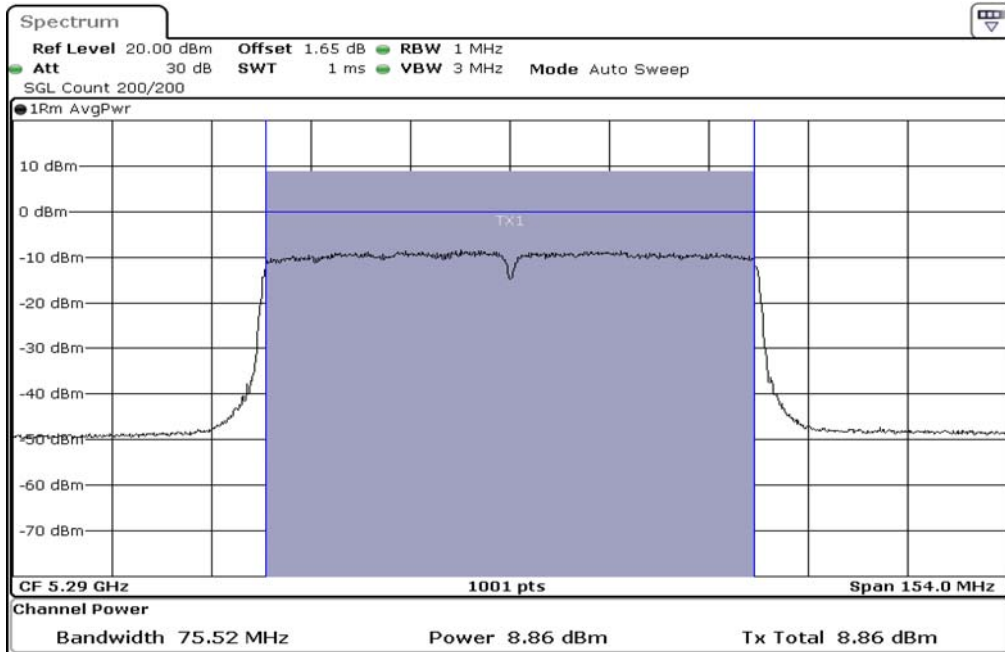

1	Output Power