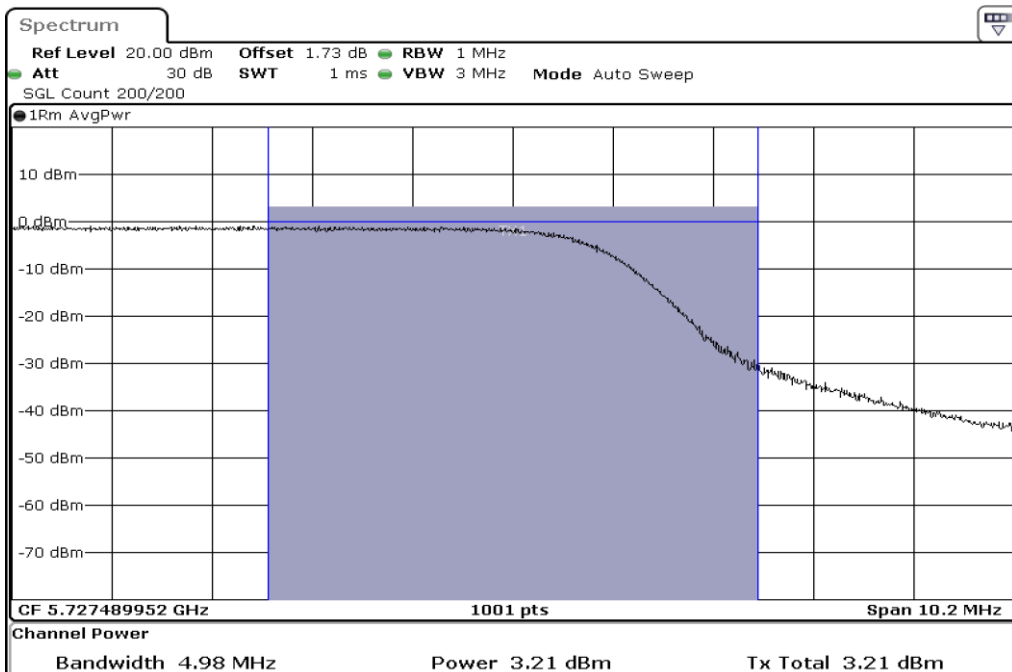

2	Output Power