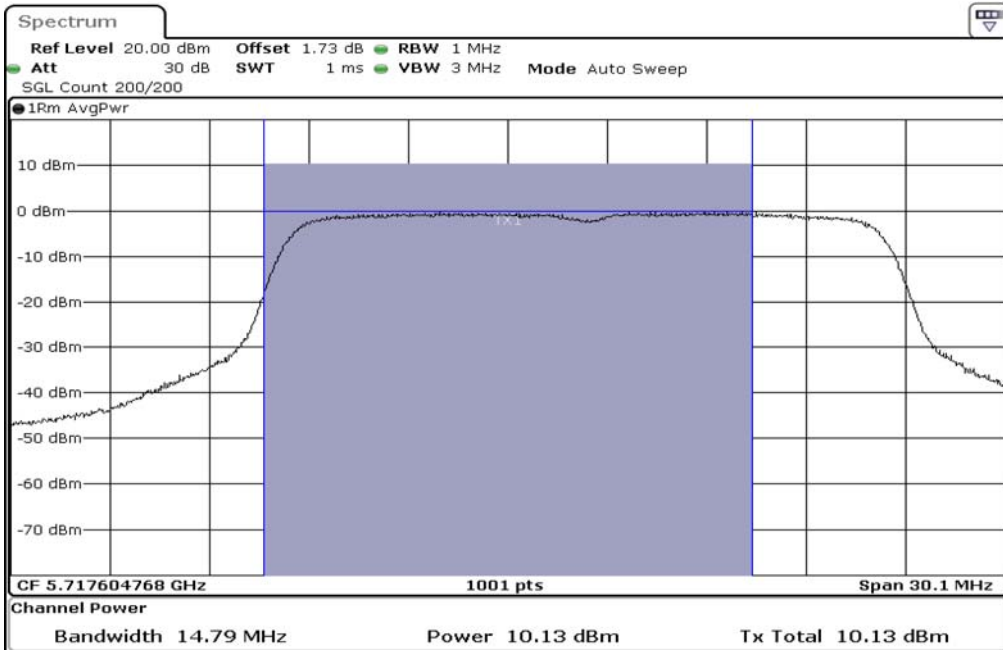

1	Output Power
---	--------------

2	Output Power
---	--------------

3	Output Power
---	--------------

Test Band				WLAN_5GHz			
Antenna				Multiple Antenna (Ant 2)			
Test Parameters for Channel Bandwidths							
Test Item	No.	Mode	Channel	Bandwidth	RU Tone	RB index	Verdict
Output Power	1	802.11 n(HT20)	5720	20 MHz	-	-	Pass