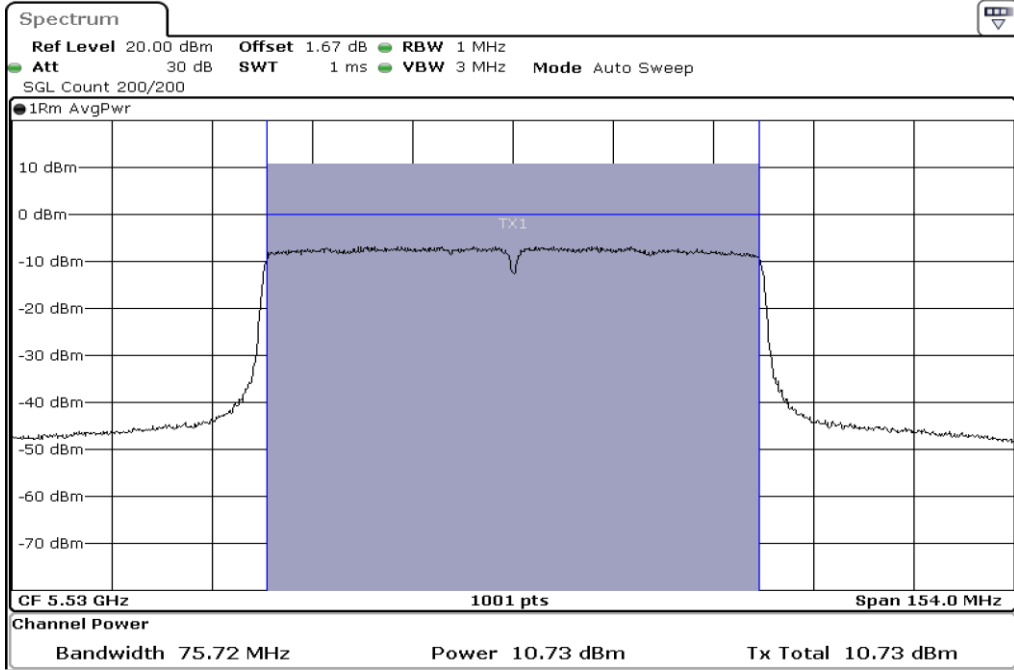

1	Output Power