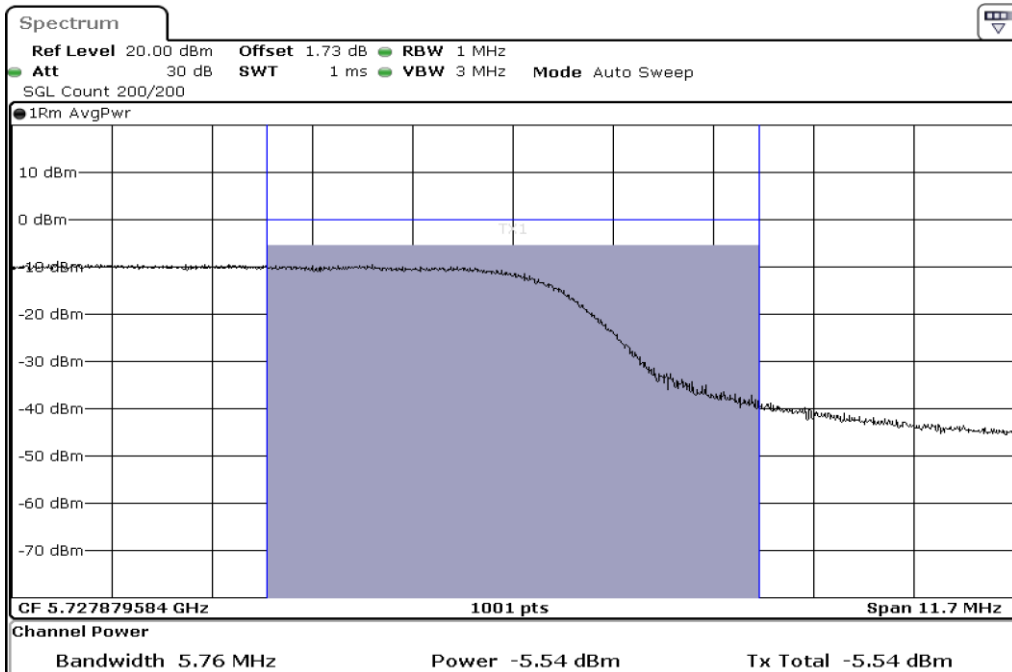

2	Output Power