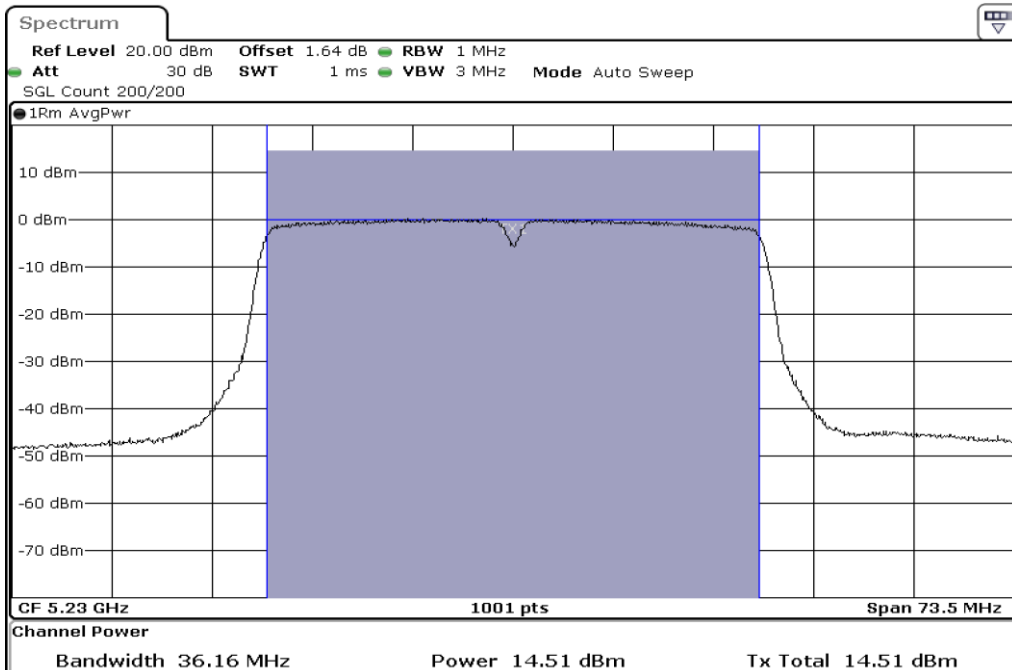

2	Output Power