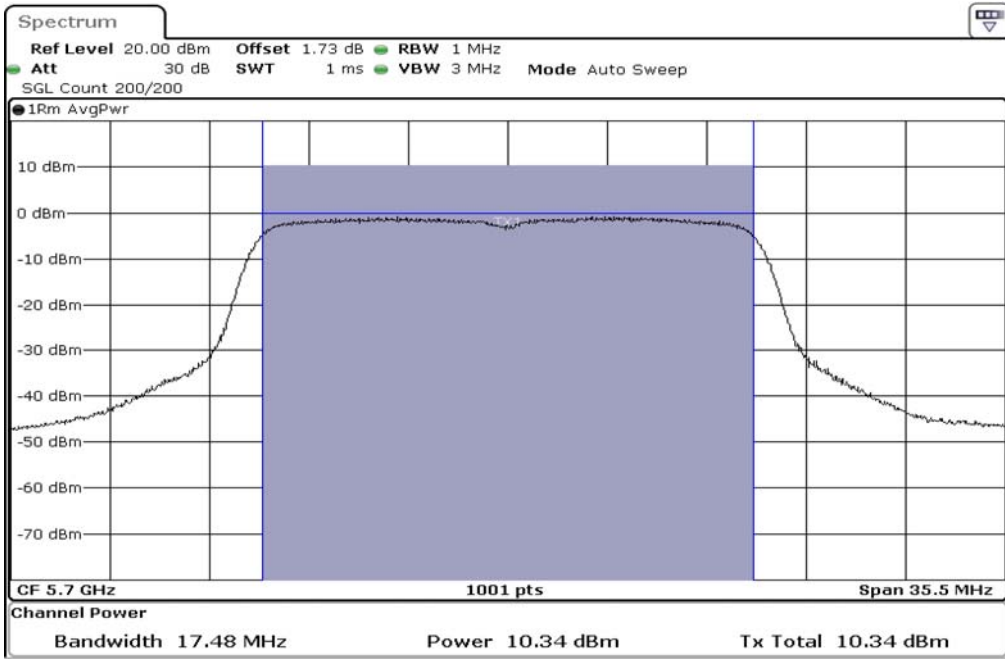

2	Output Power

3	Output Power