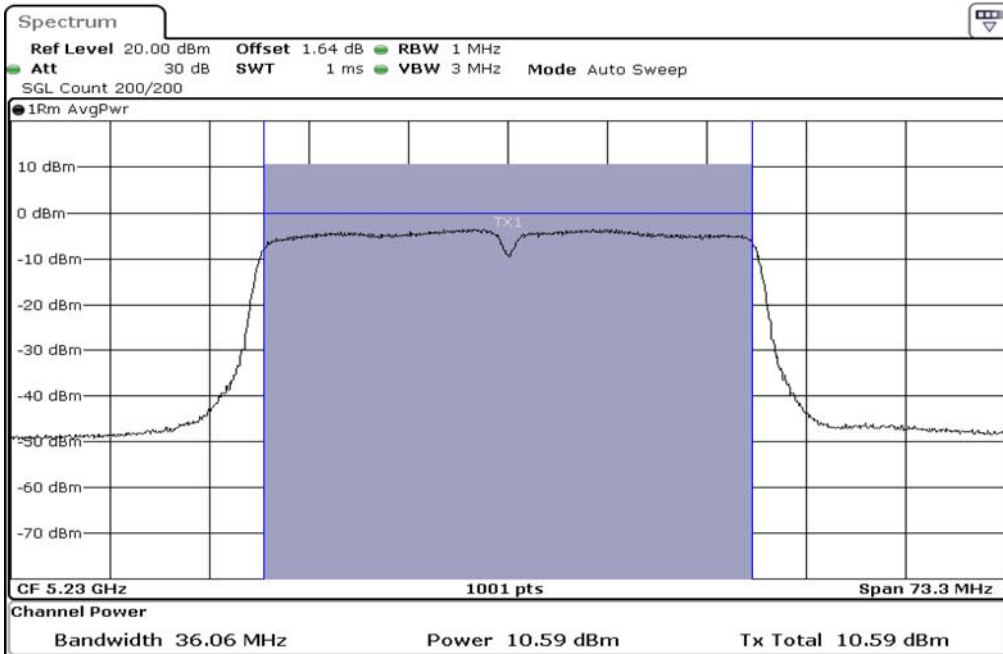

2	Output Power