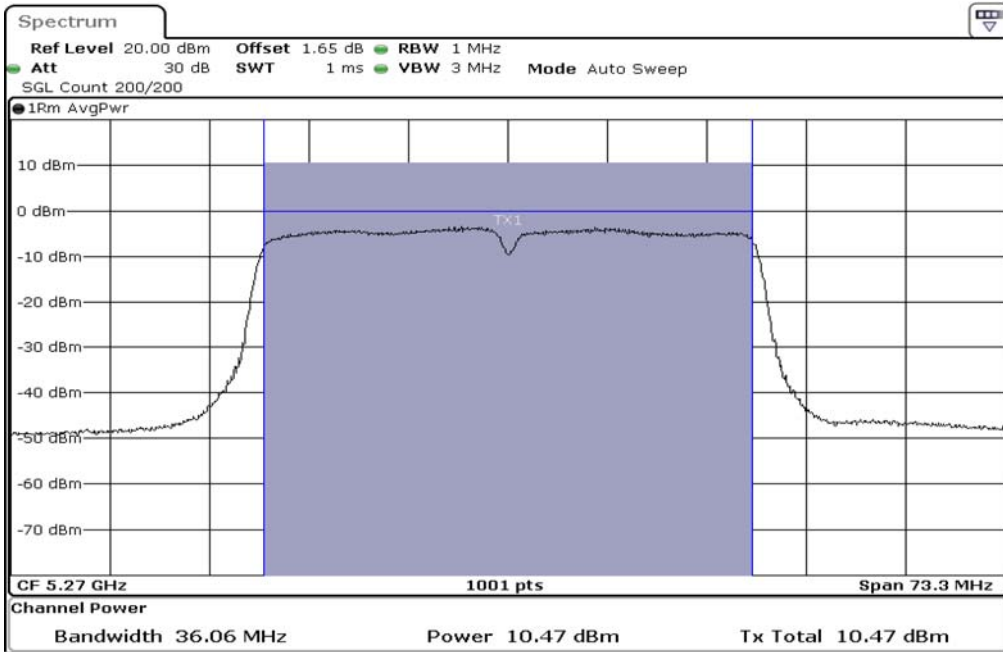

1	Output Power