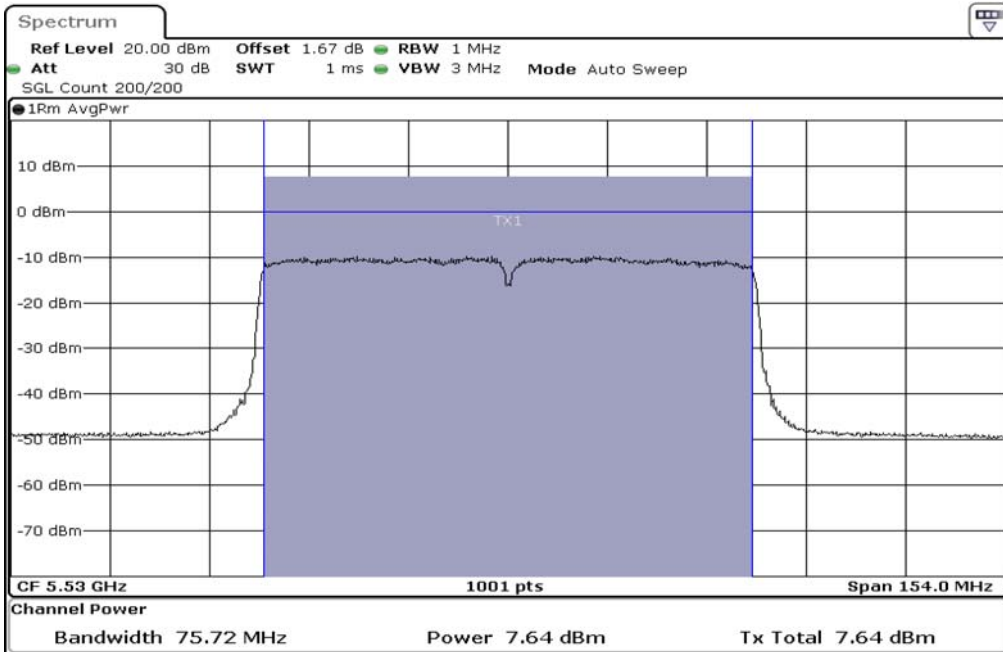

1	Output Power