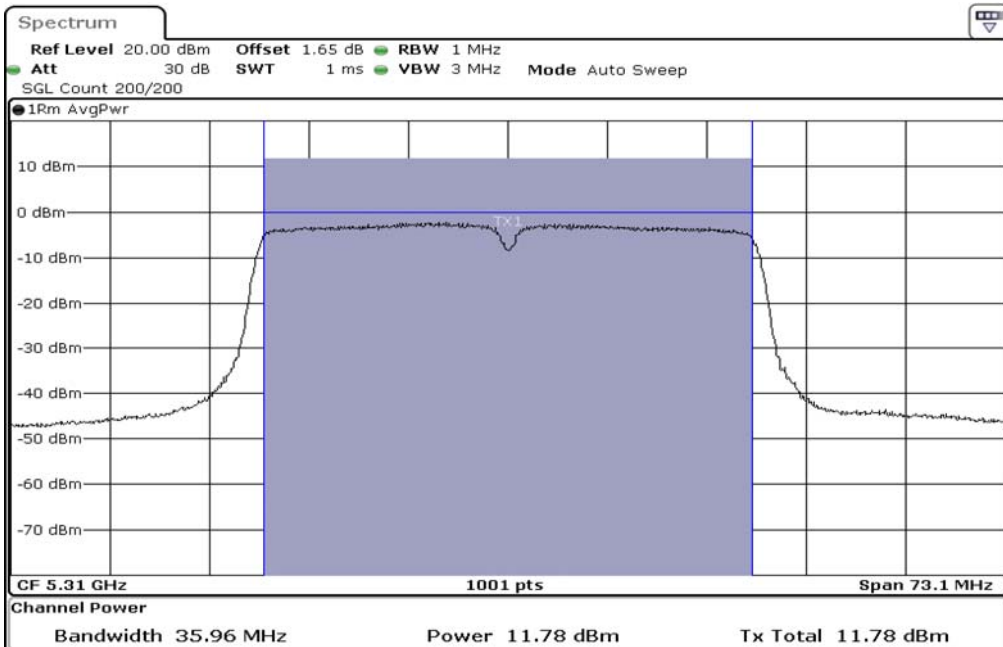

2	Output Power