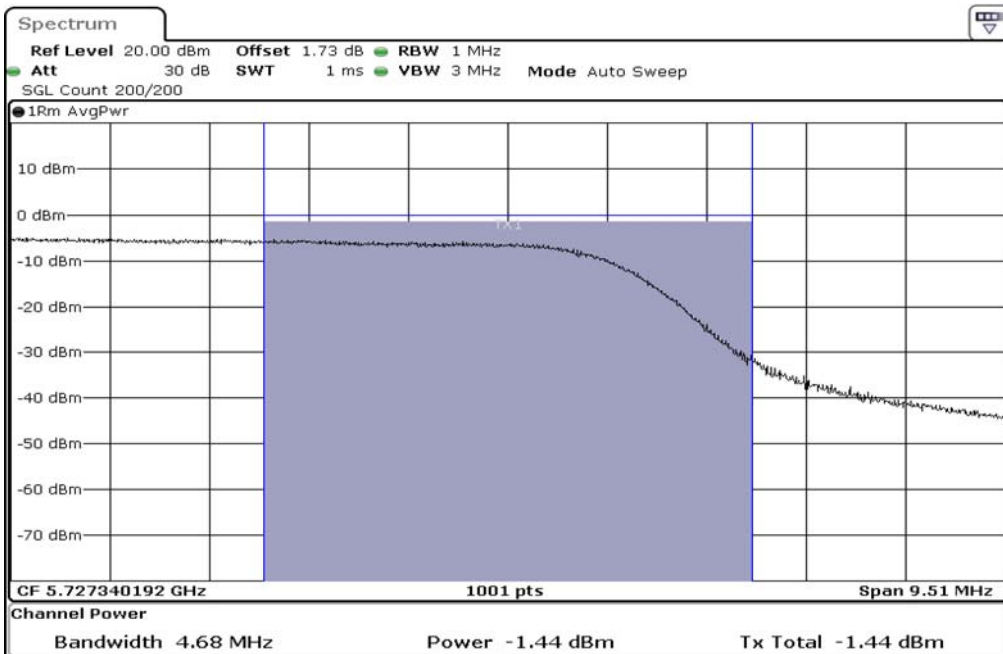

2 Output Power