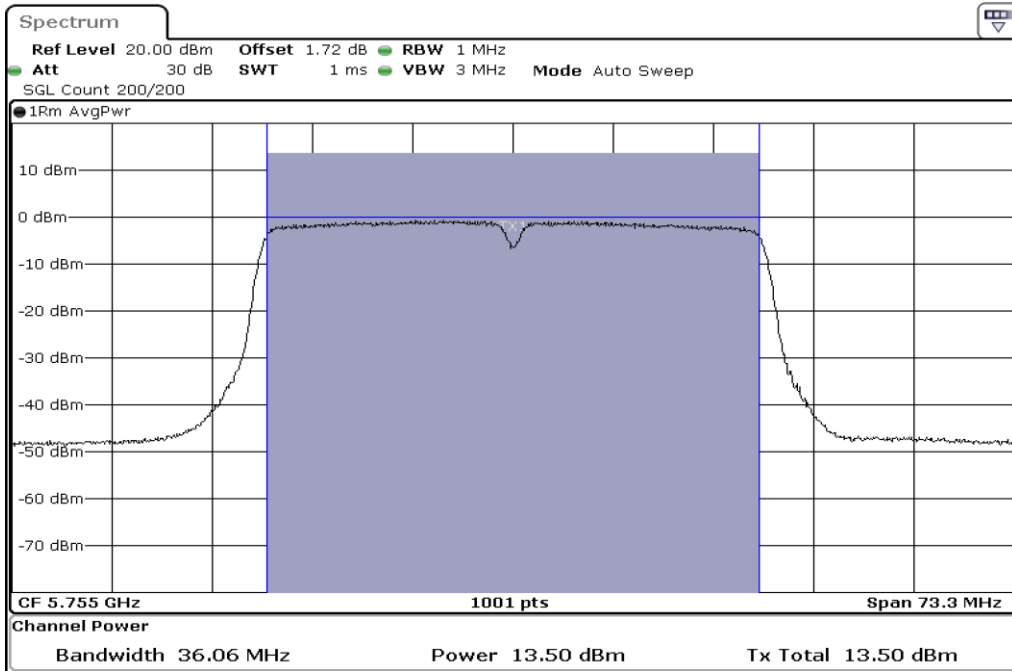

1	Output Power
---	--------------

2	Output Power
---	--------------

3	Output Power
---	--------------

Test Band				WLAN_5GHz			
Antenna				Ant 1			
Test Parameters for Channel Bandwidths							
Test Item	No.	Mode	Channel	Bandwidth	RU Tone	RB index	Verdict
Output Power	1	802.11 n(HT40)	5755	40 MHz	-	-	Pass
	2	802.11 n(HT40)	5795	40 MHz	-	-	Pass