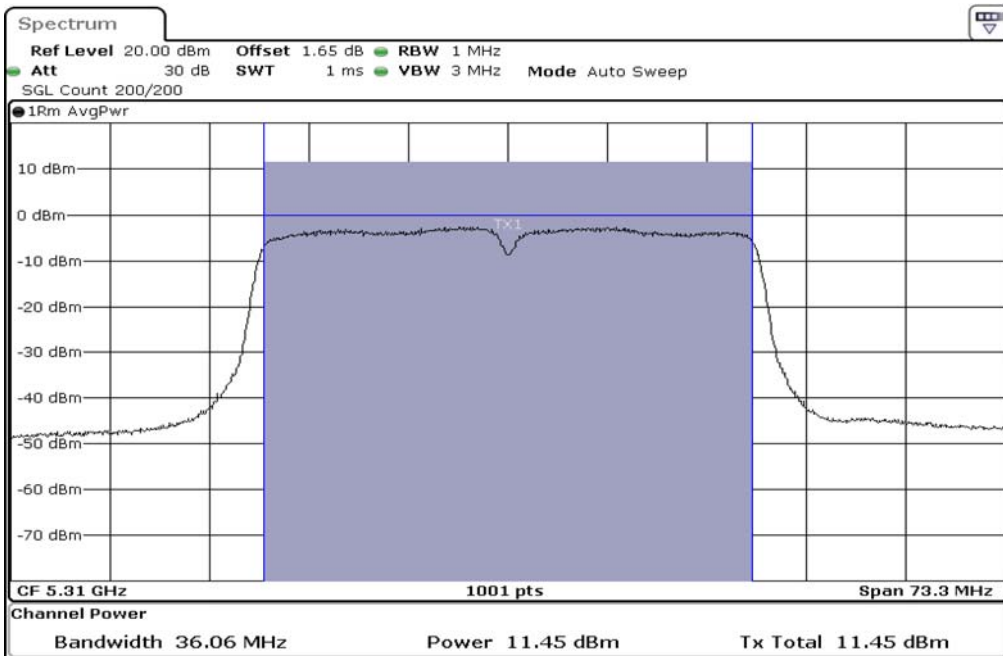

2	Output Power