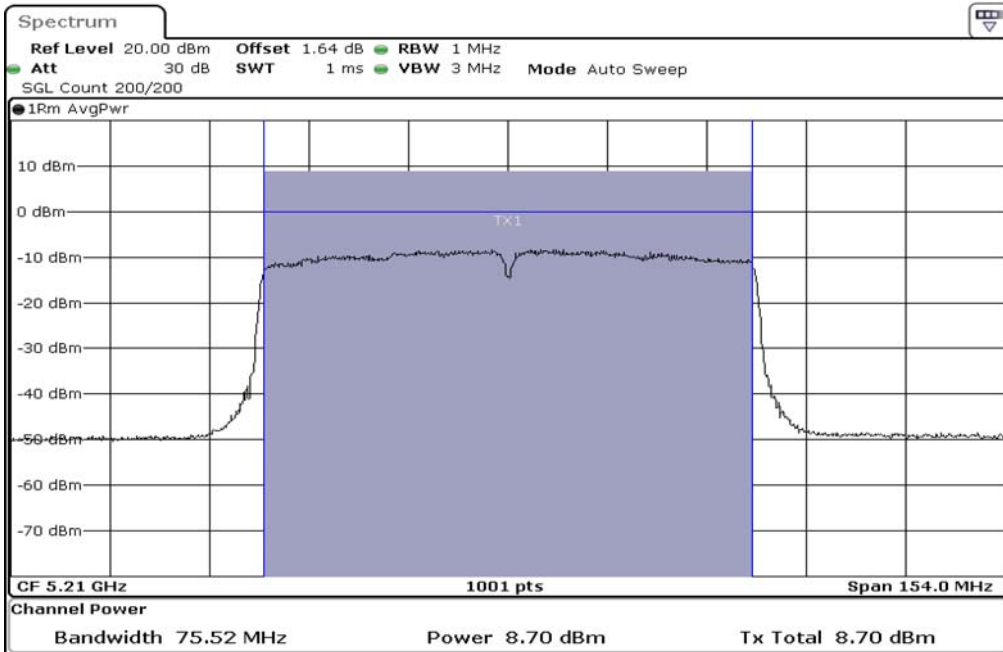

1	Output Power