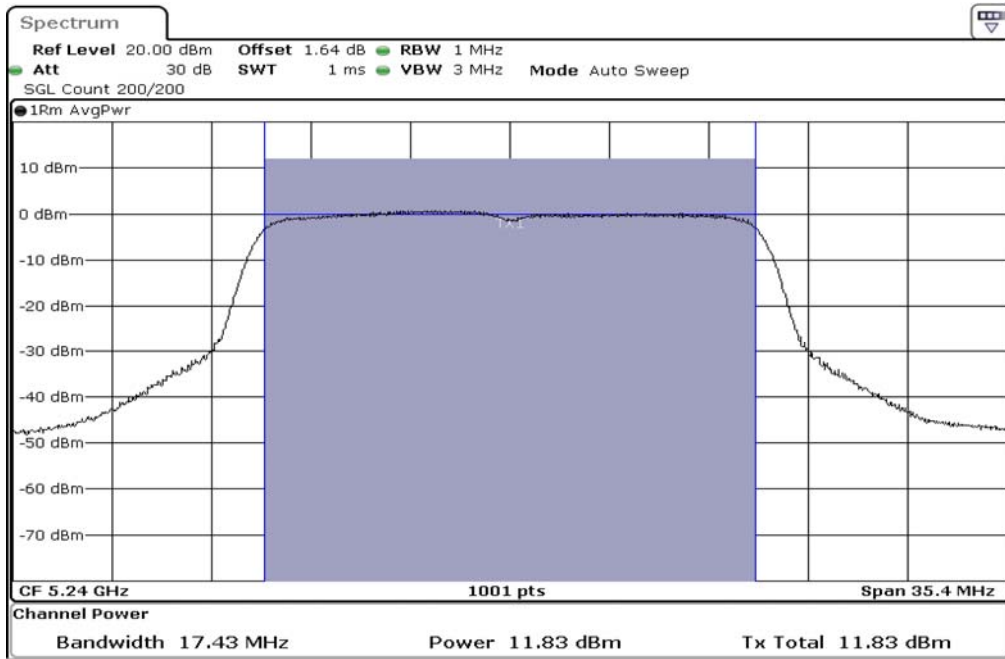

2	Output Power

3	Output Power