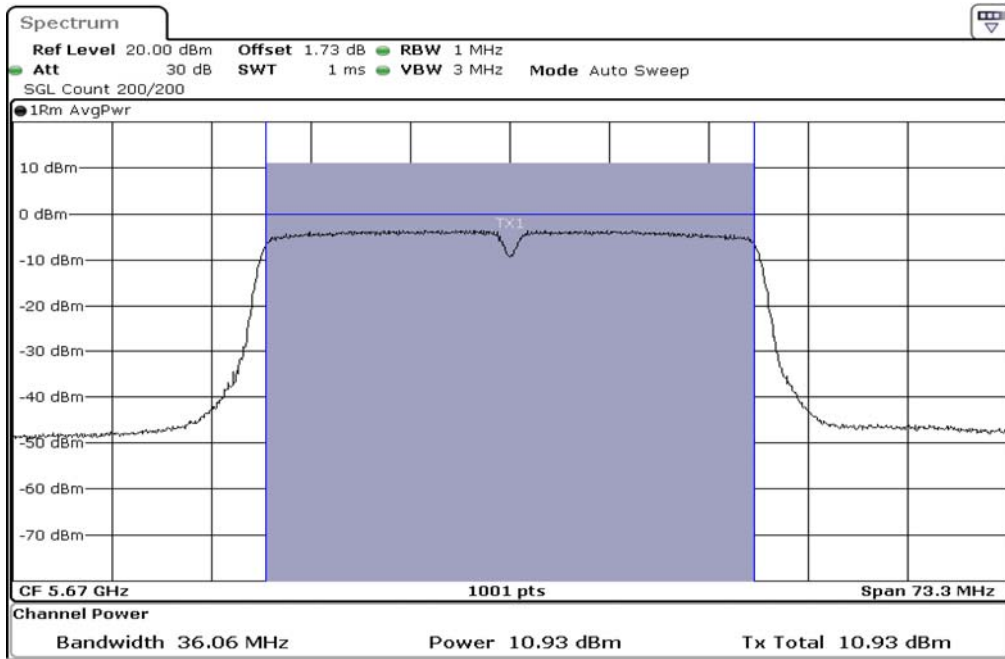

2	Output Power

3	Output Power