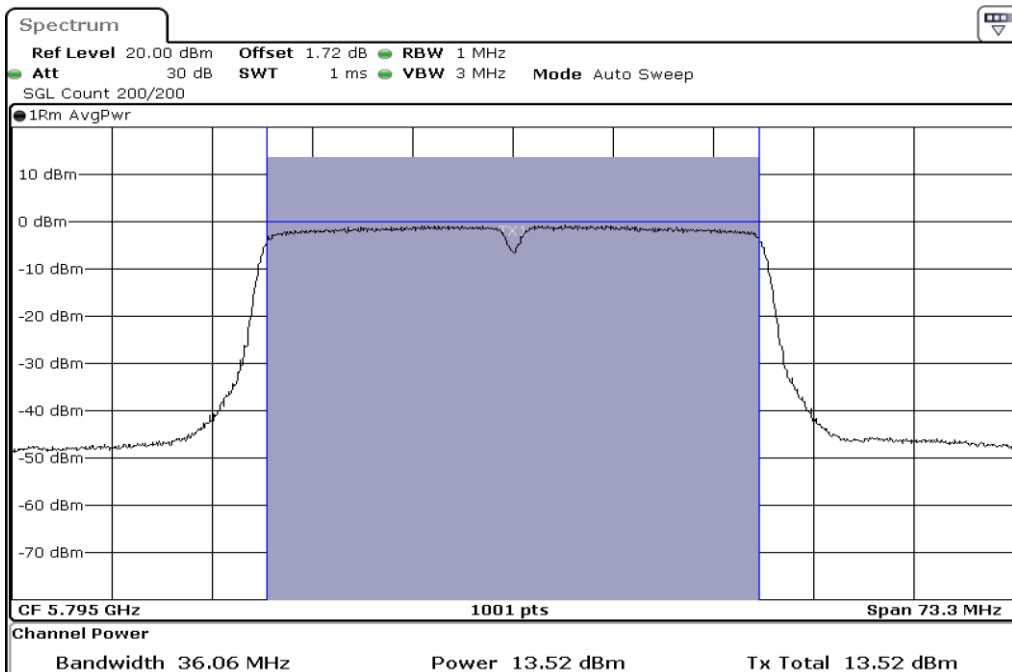

2	Output Power