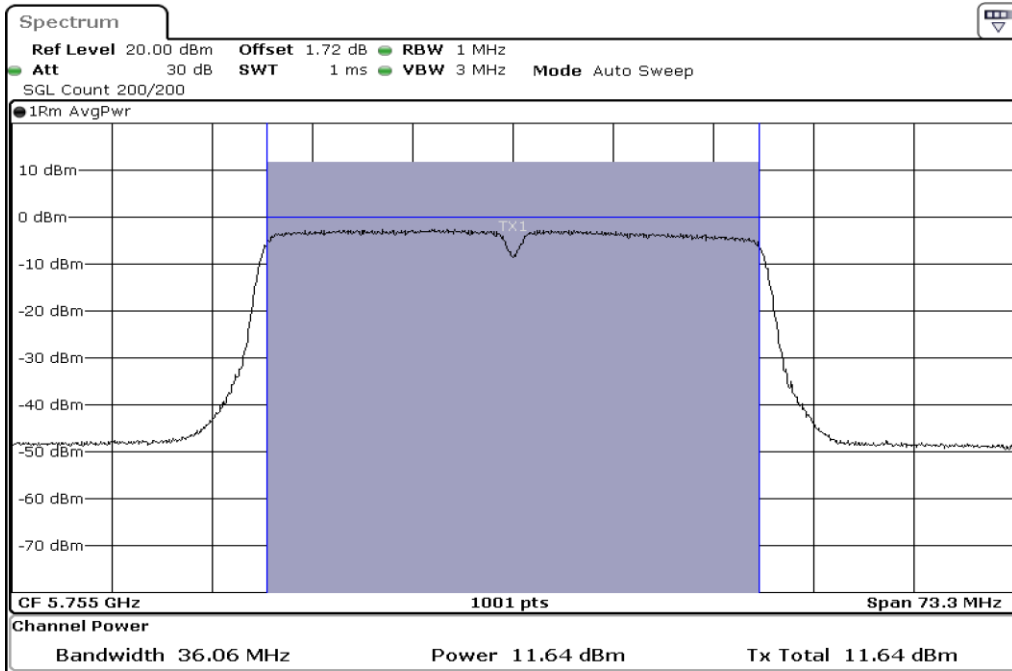

1	Output Power
---	--------------

2	Output Power
---	--------------

3	Output Power
---	--------------

Test Band				WLAN_5GHz			
Antenna				Ant 2			
Test Parameters for Channel Bandwidths							
Test Item	No.	Mode	Channel	Bandwidth	RU Tone	RB index	Verdict