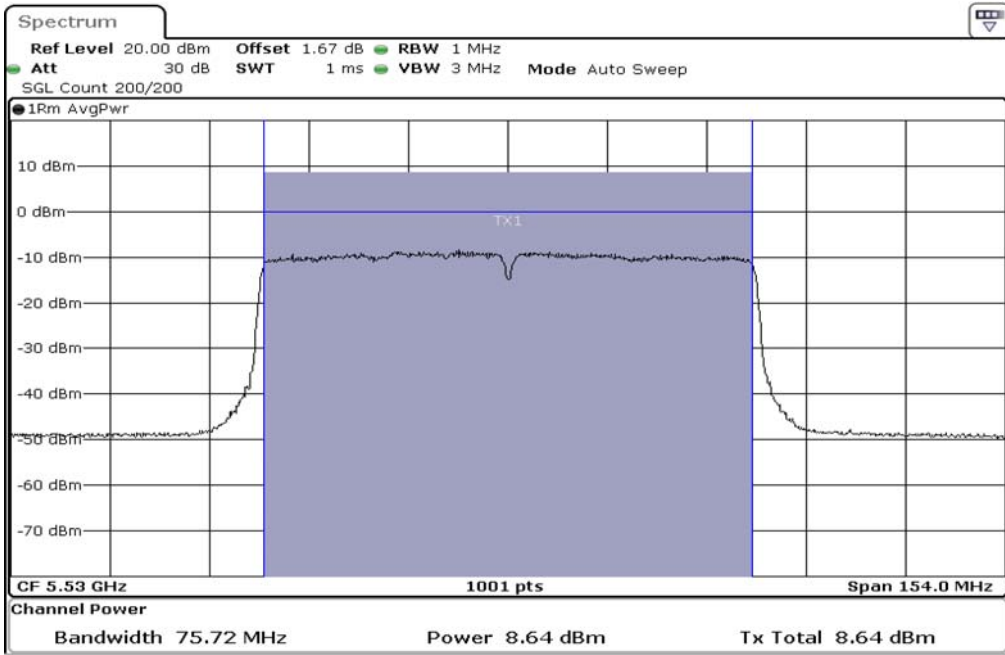

1	Output Power