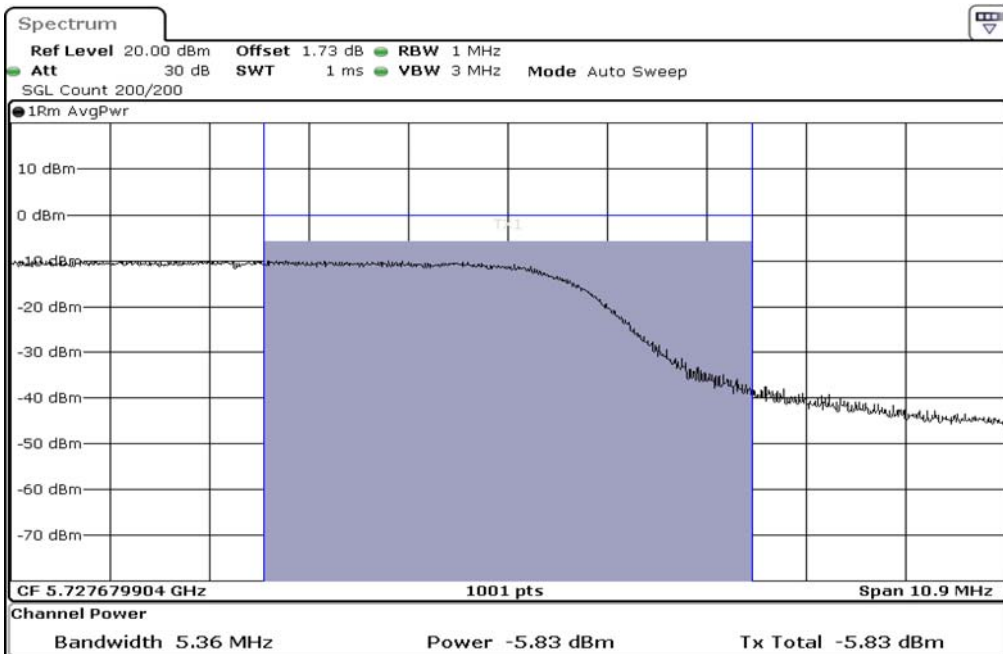

2	Output Power