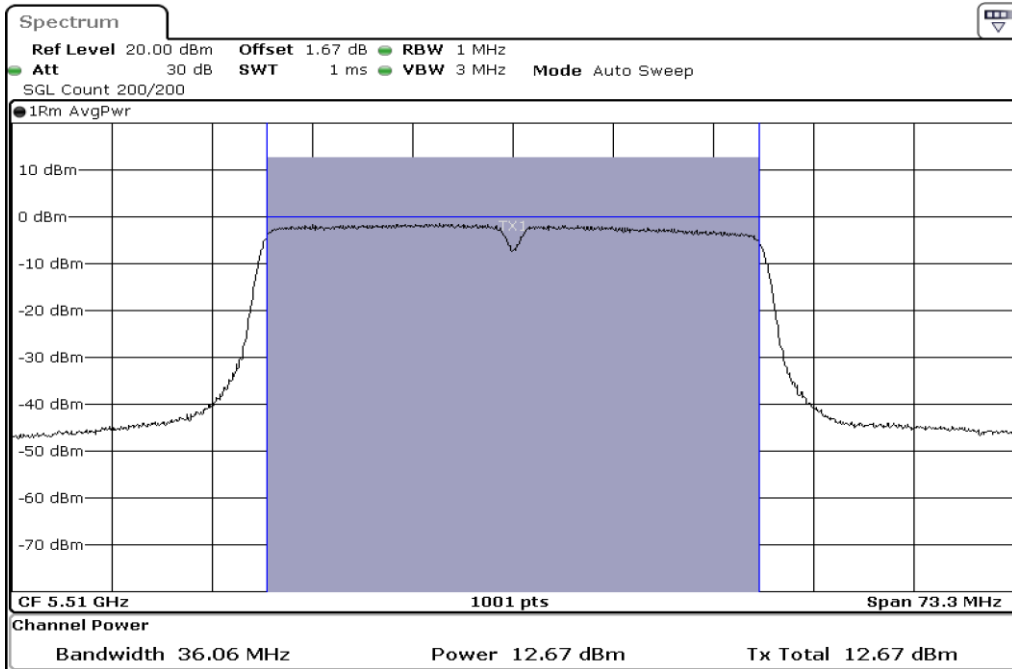

1	Output Power