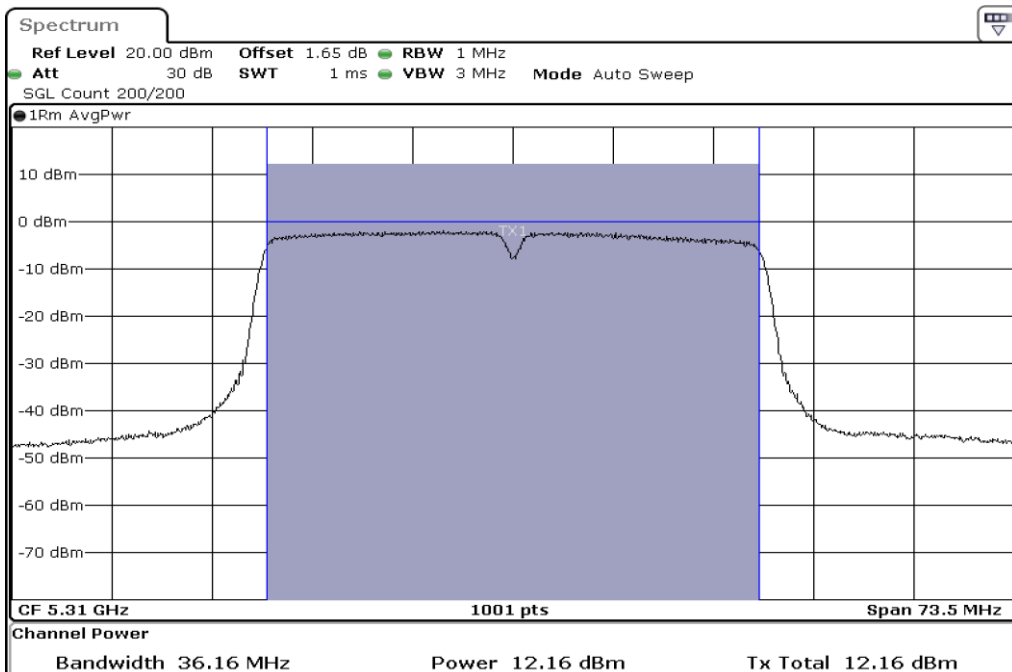

2	Output Power