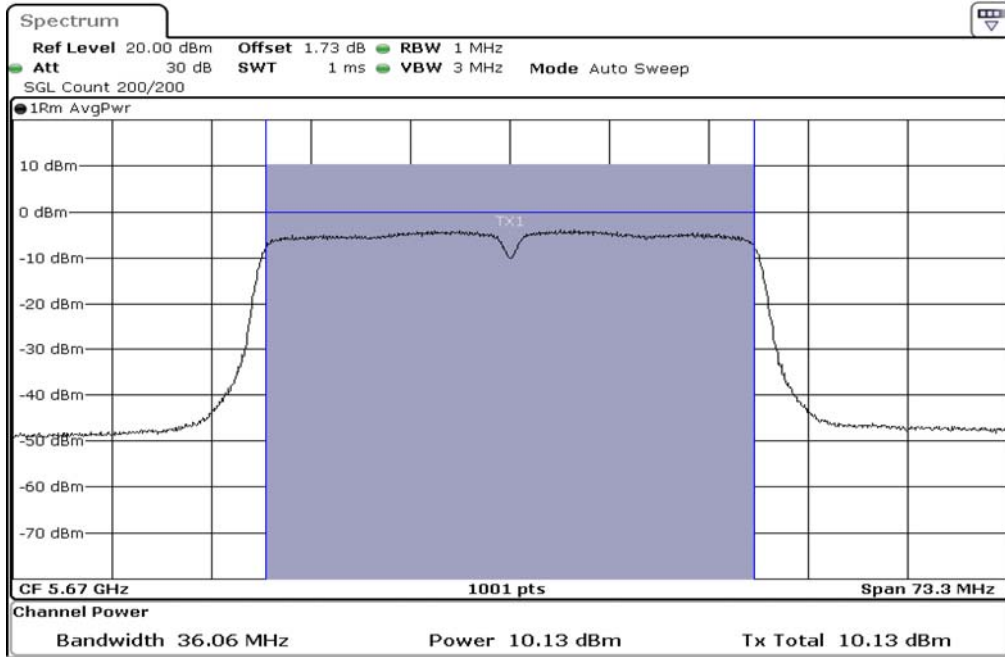

2	Output Power

3	Output Power