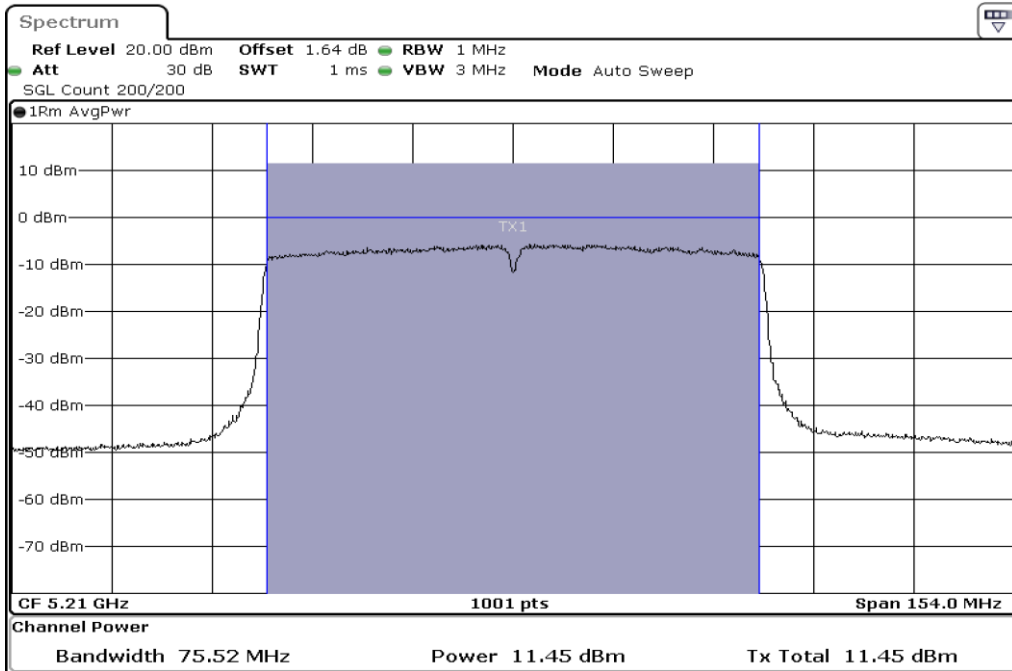

1	Output Power