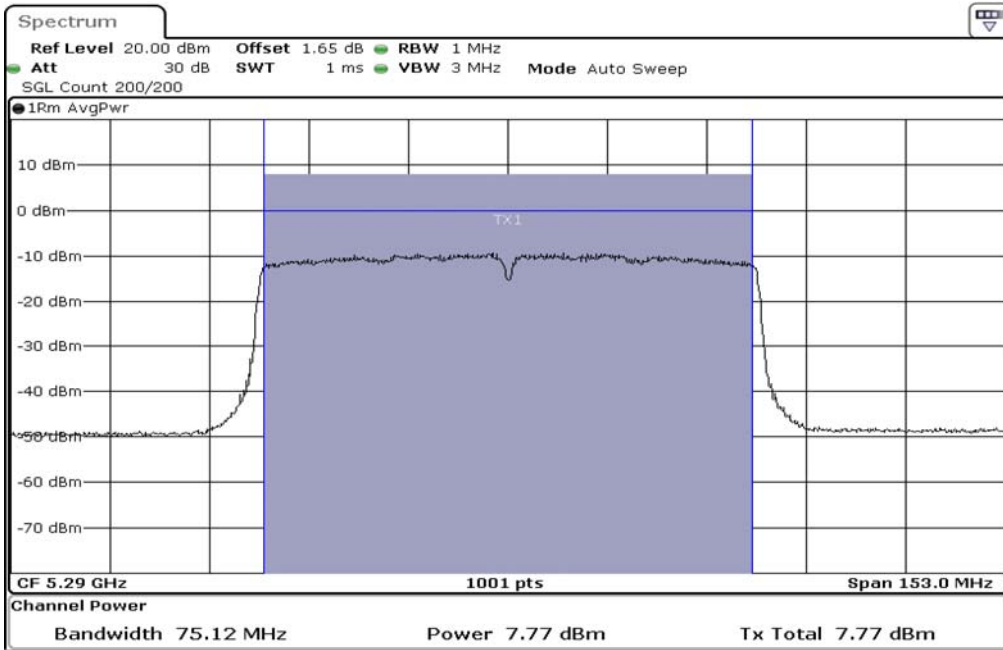

1	Output Power