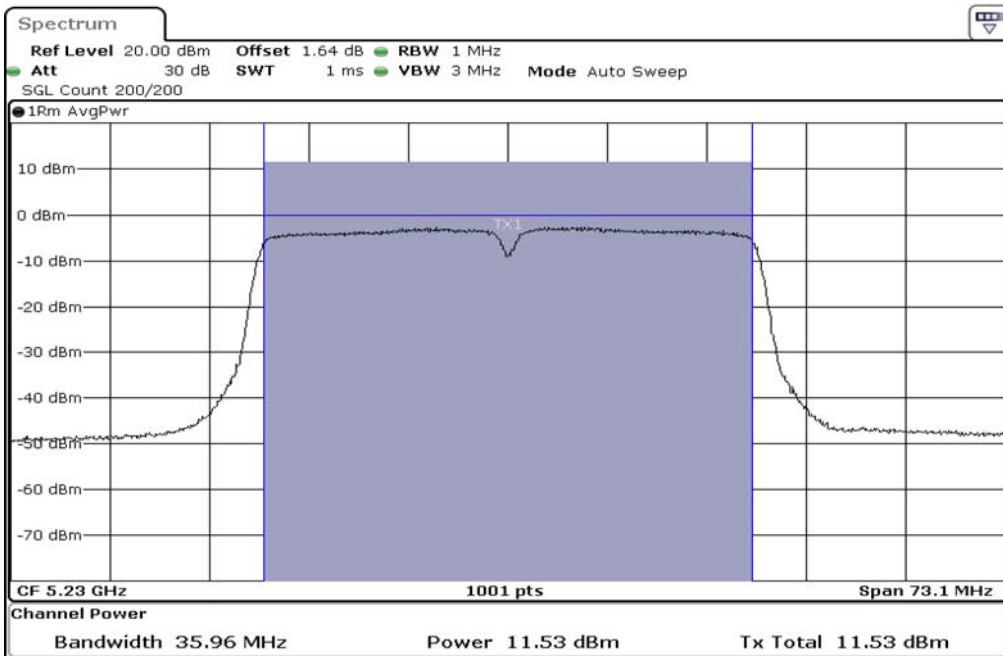

2	Output Power