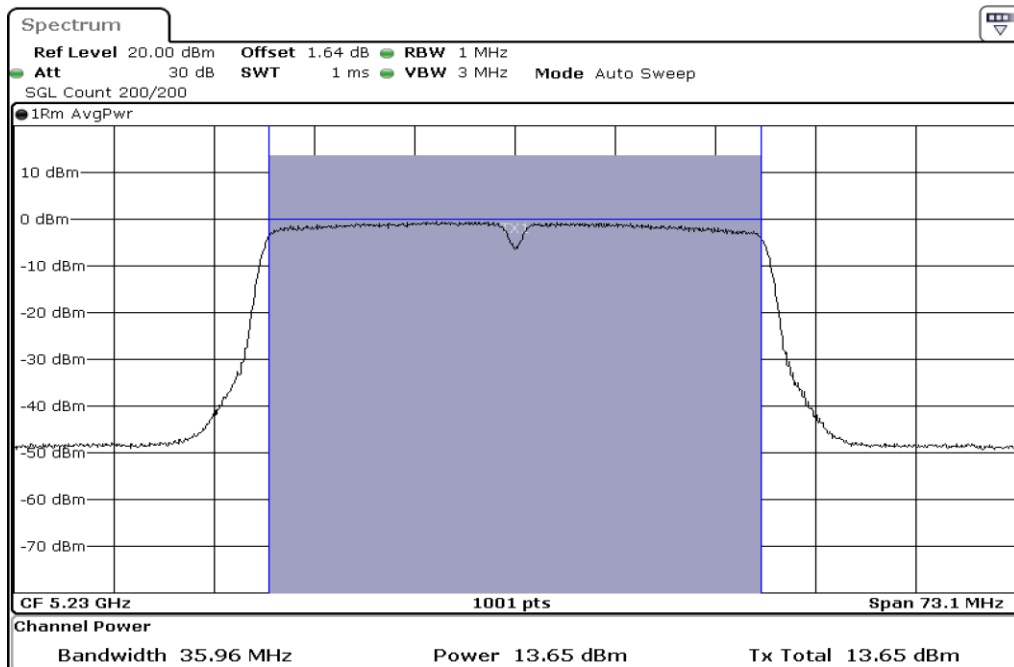

2	Output Power