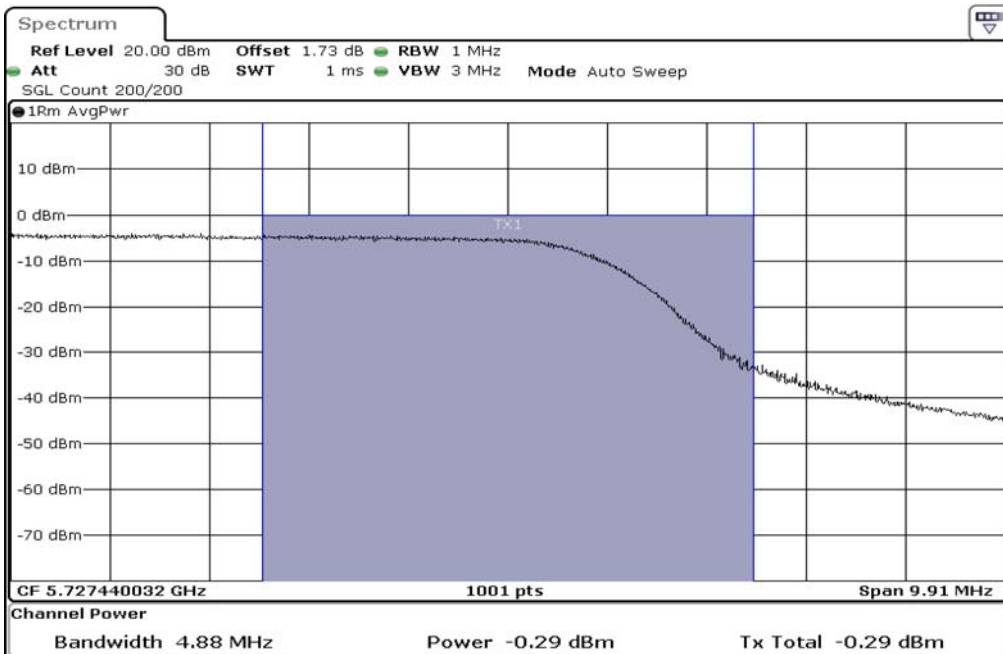

2	Output Power