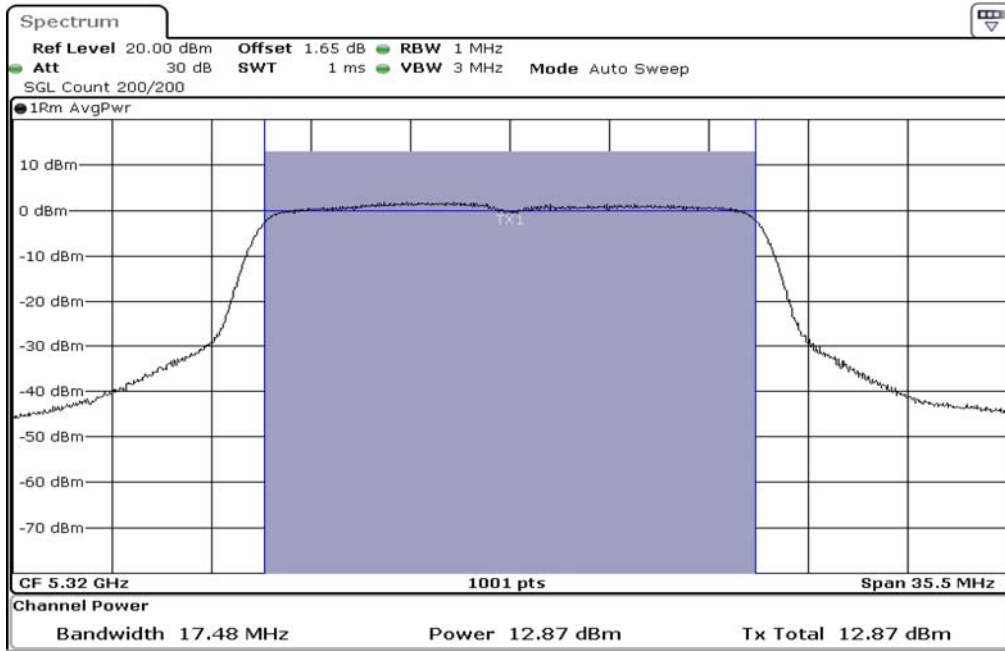

2	Output Power

3	Output Power