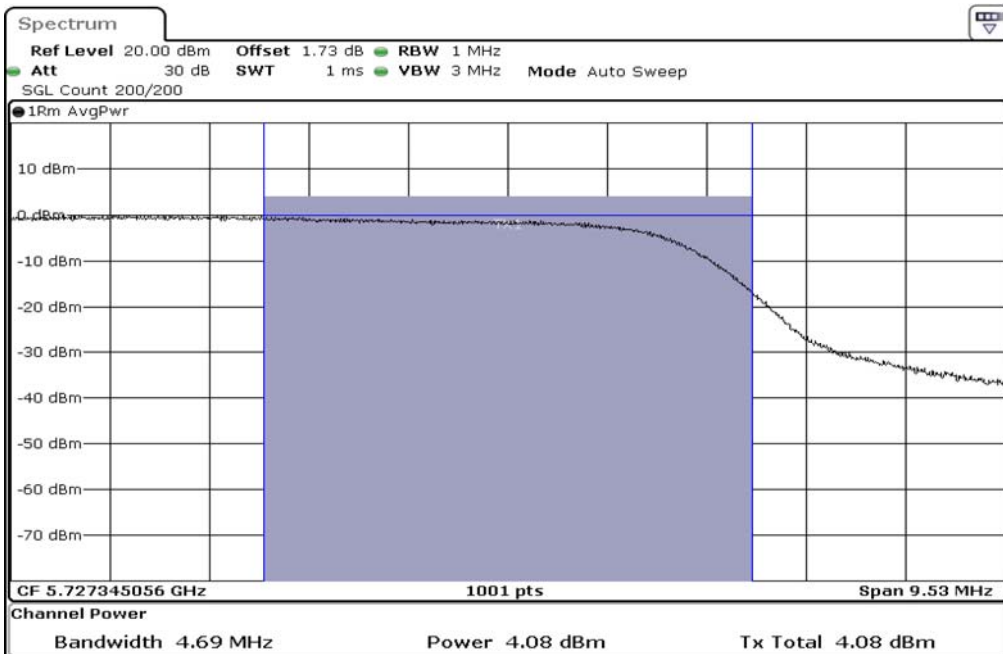

2	Output Power