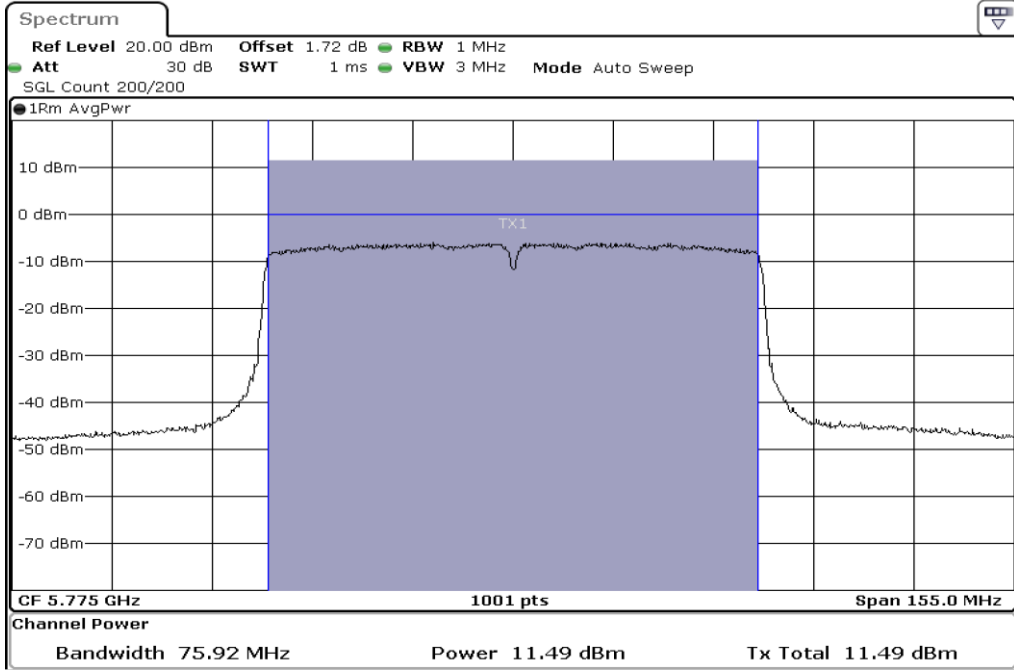

1	Output Power