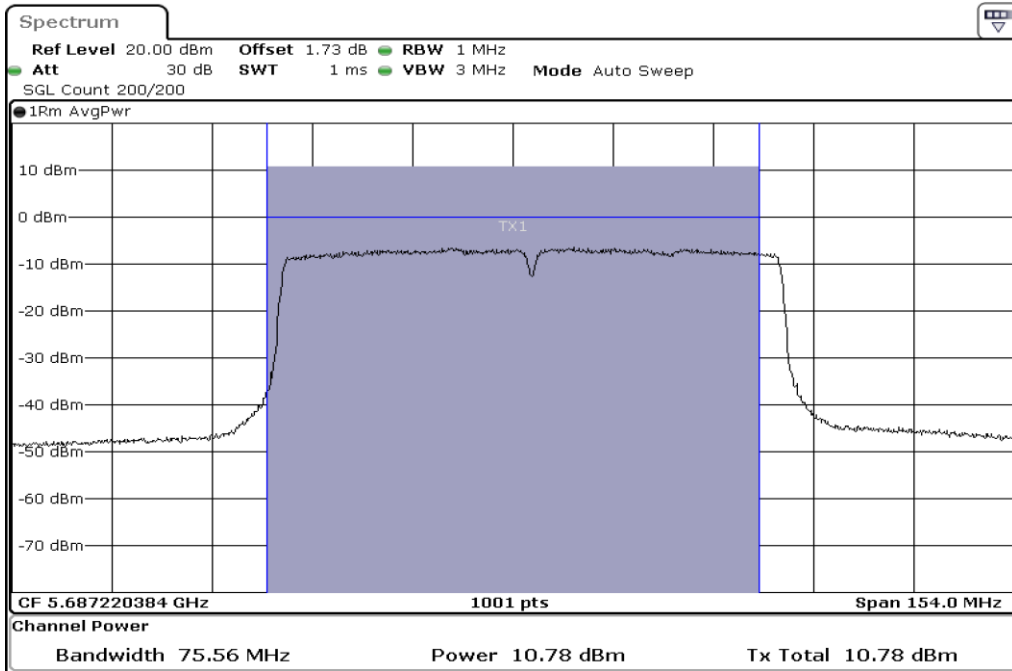

1	Output Power