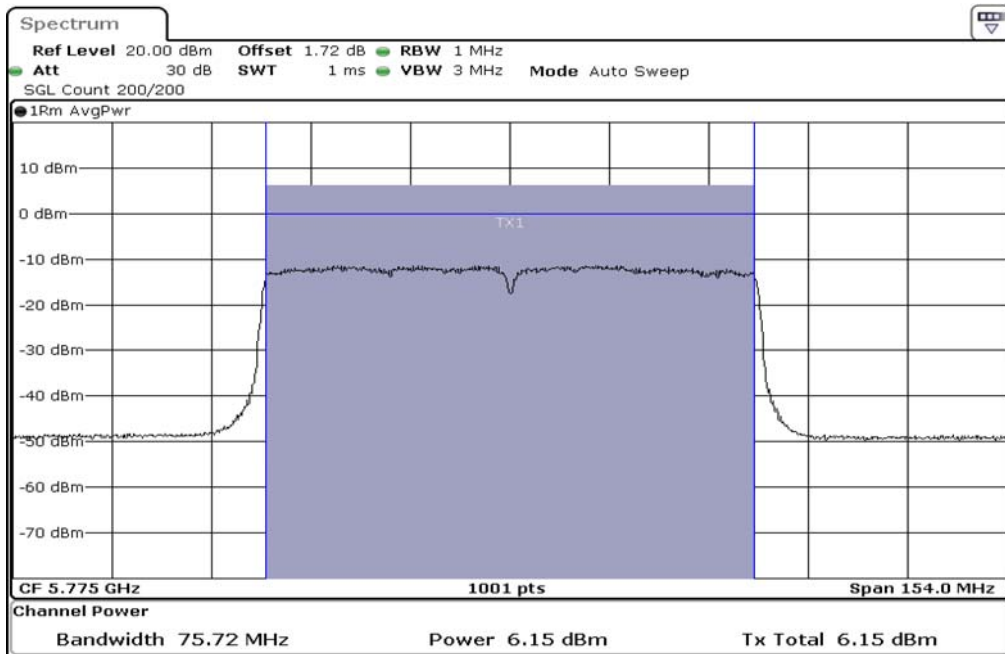

1	Output Power