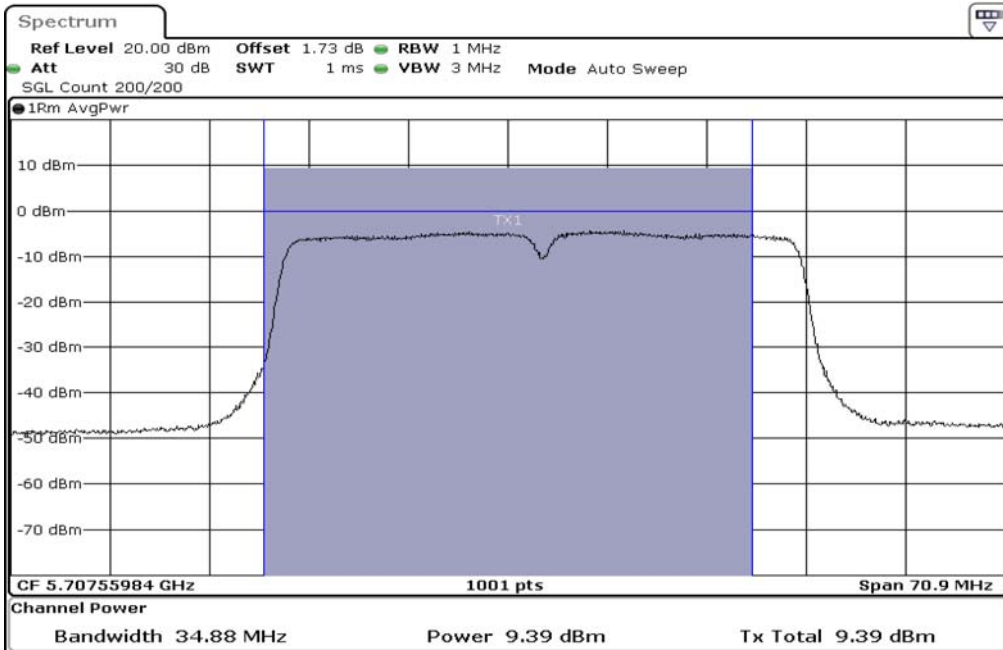

1 Output Power