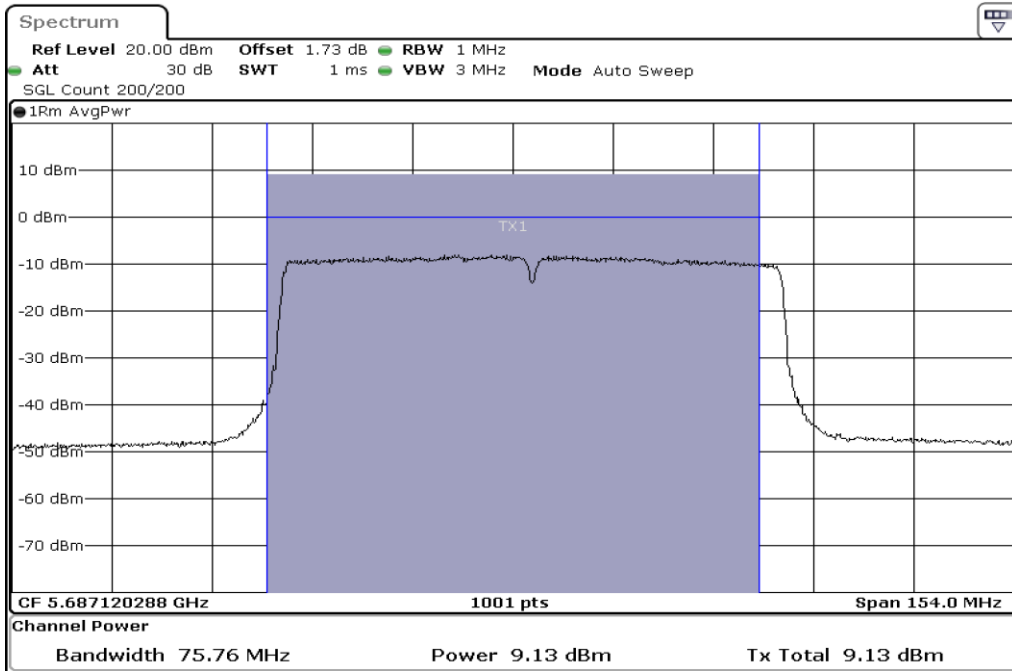

1	Output Power