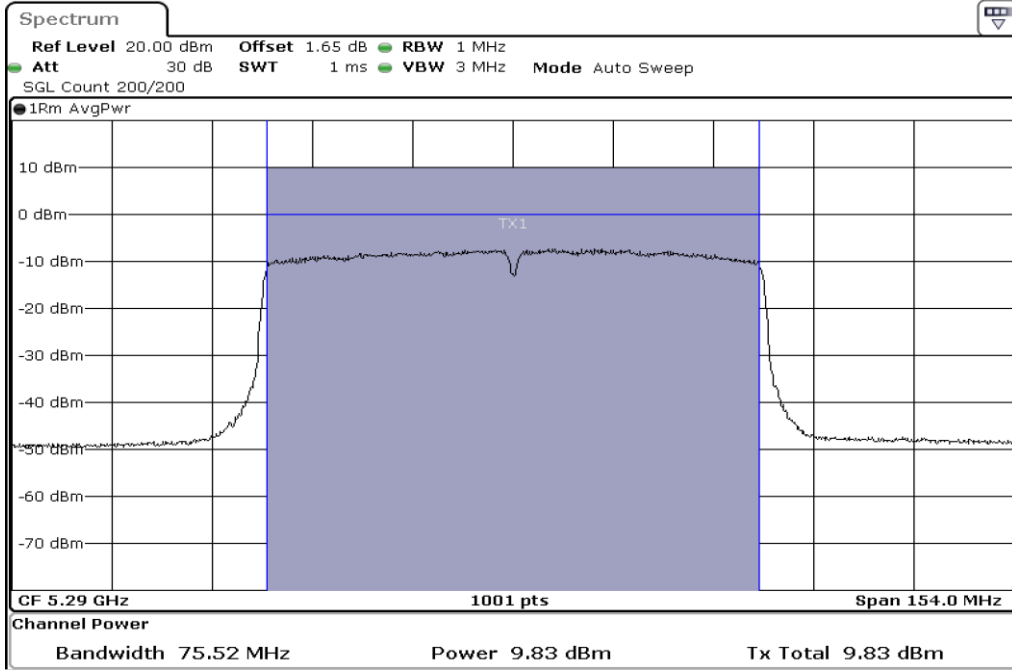

1	Output Power