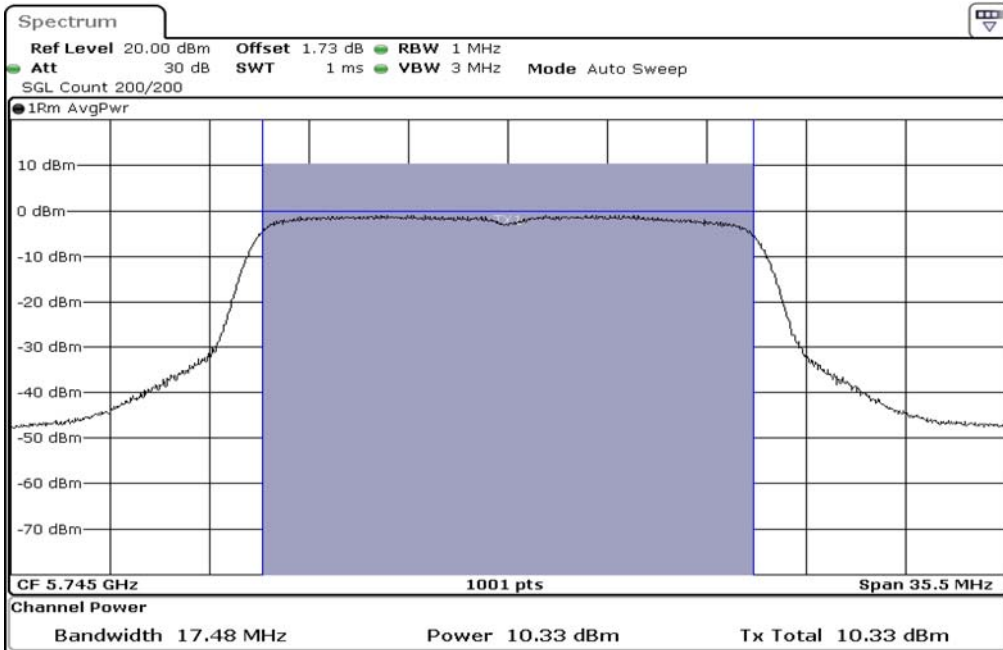

1	Output Power
---	--------------

2	Output Power
---	--------------

3	Output Power
---	--------------

Test Band				WLAN_5GHz			
Antenna				Multiple Antenna (Ant 2)			
Test Parameters for Channel Bandwidths							
Test Item	No.	Mode	Channel	Bandwidth	RU Tone	RB index	Verdict
Output Power	1	802.11 n(HT20)	5745	20 MHz	-	-	Pass
	2	802.11 n(HT20)	5785	20 MHz	-	-	Pass
	3	802.11 n(HT20)	5825	20 MHz	-	-	Pass