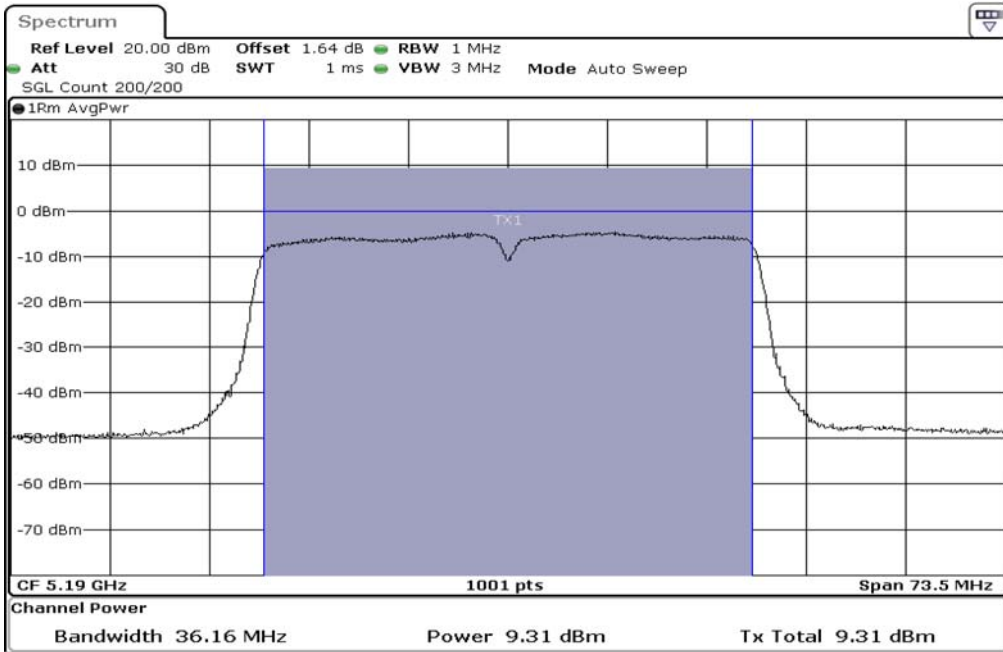

1	Output Power