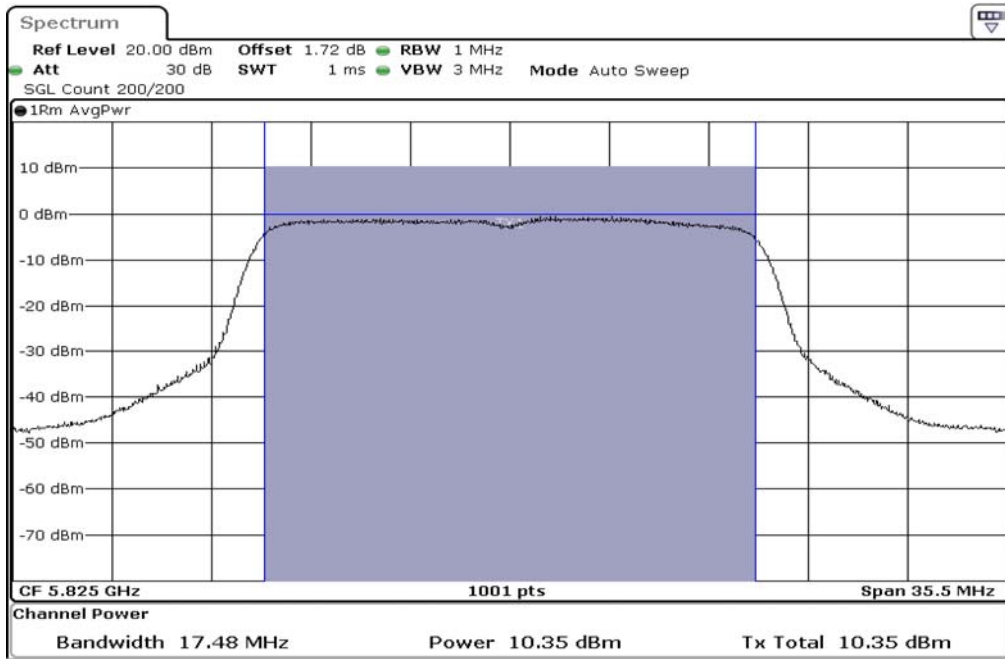

2	Output Power

3	Output Power