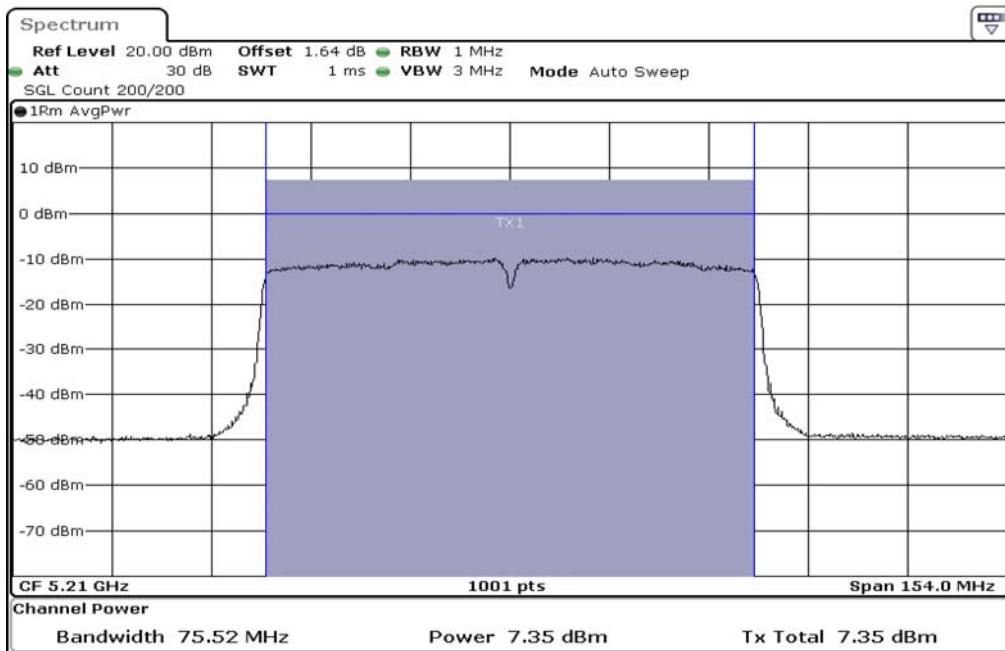

1	Output Power