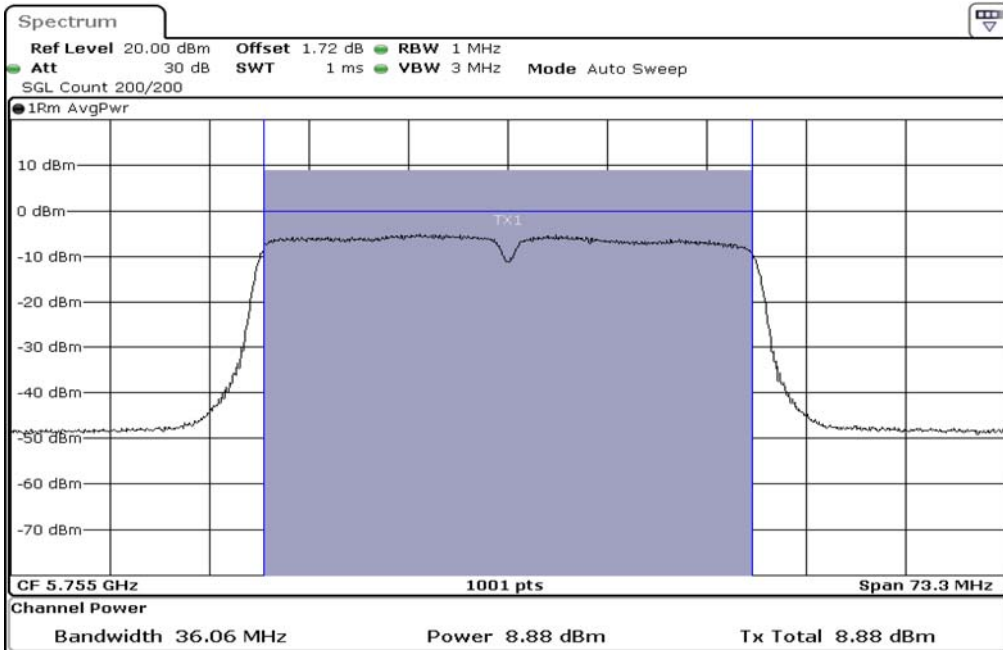

1	Output Power
---	--------------

2	Output Power
---	--------------

3	Output Power
---	--------------

Test Band				WLAN_5GHz			
Antenna				Multiple Antenna (Ant 2)			
Test Parameters for Channel Bandwidths							
Test Item	No.	Mode	Channel	Bandwidth	RU Tone	RB index	Verdict
Output Power	1	802.11 n(HT40)	5755	40 MHz	-	-	Pass
	2	802.11 n(HT40)	5795	40 MHz	-	-	Pass