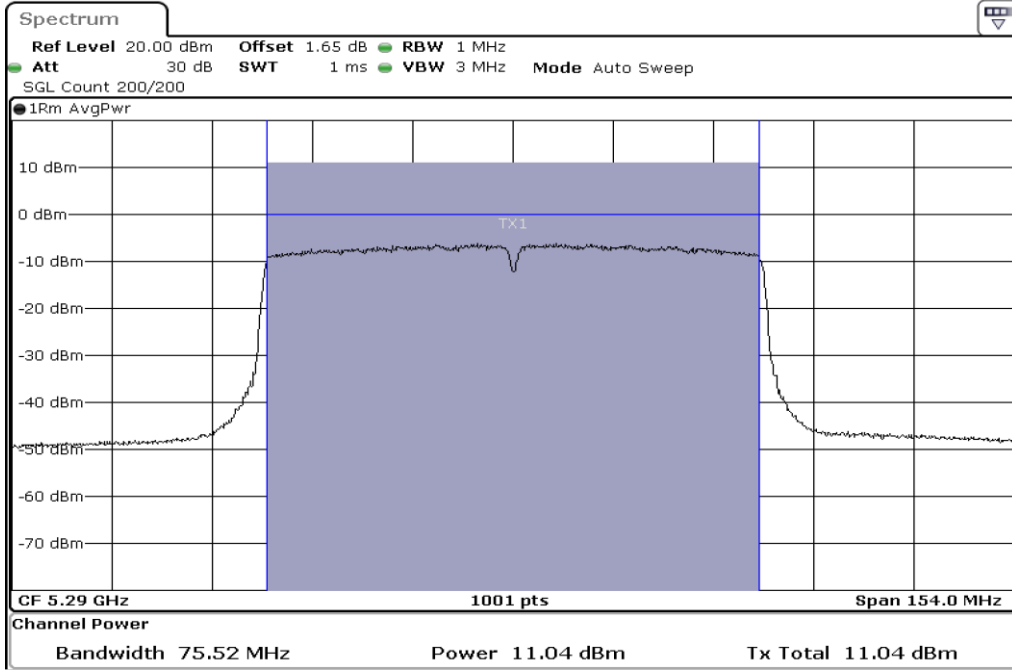

1	Output Power