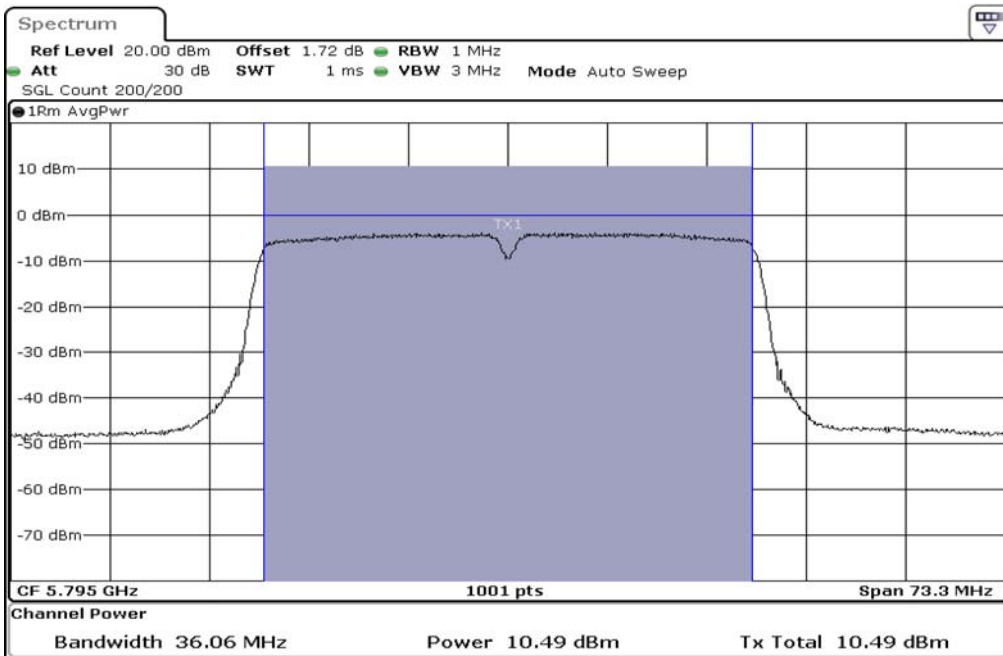

2	Output Power