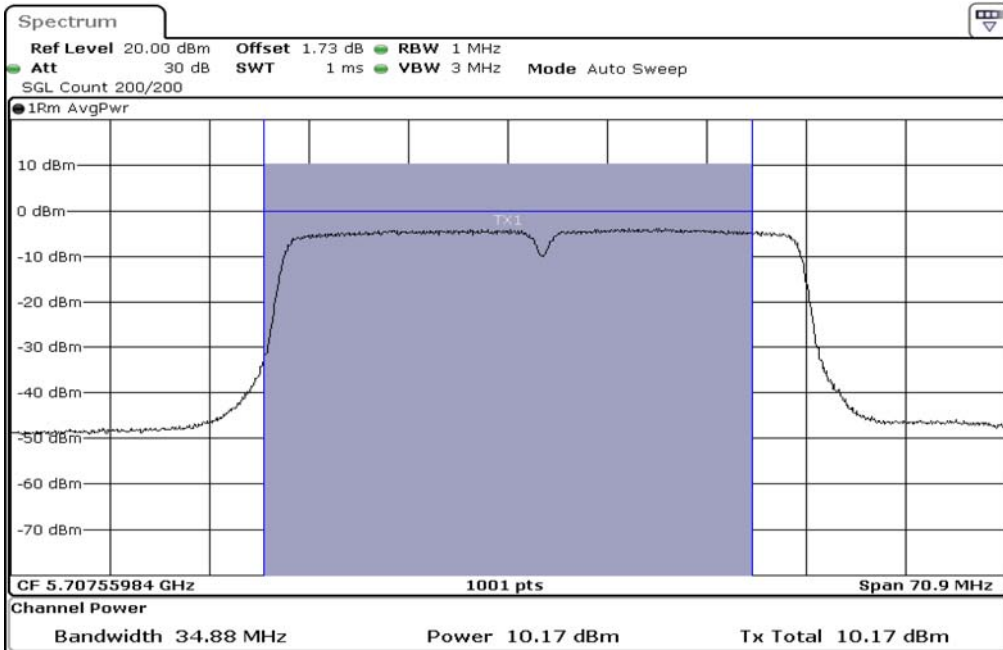

1	Output Power