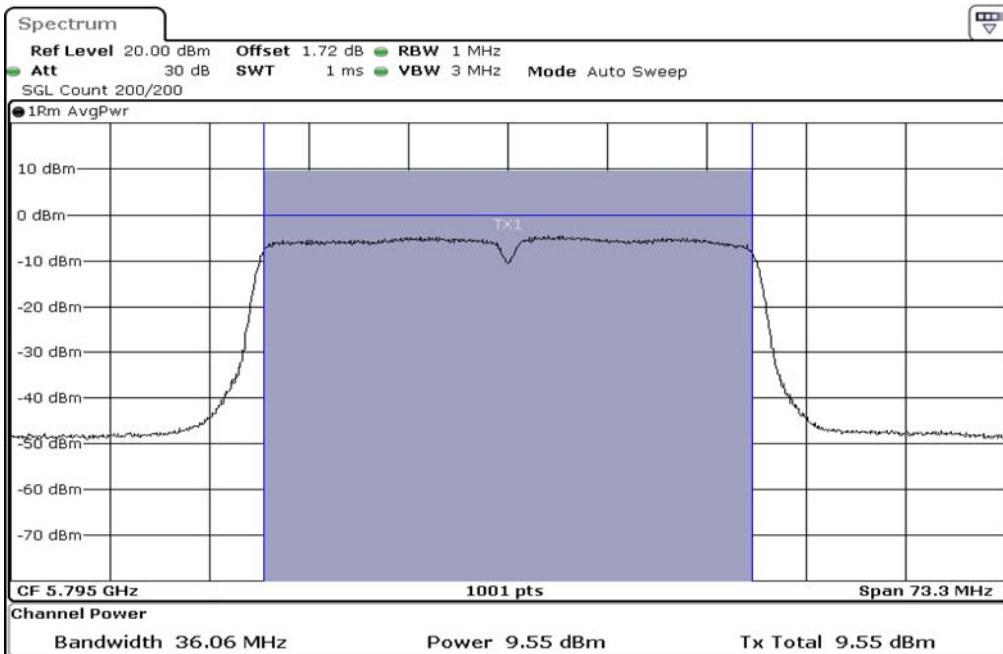

2	Output Power