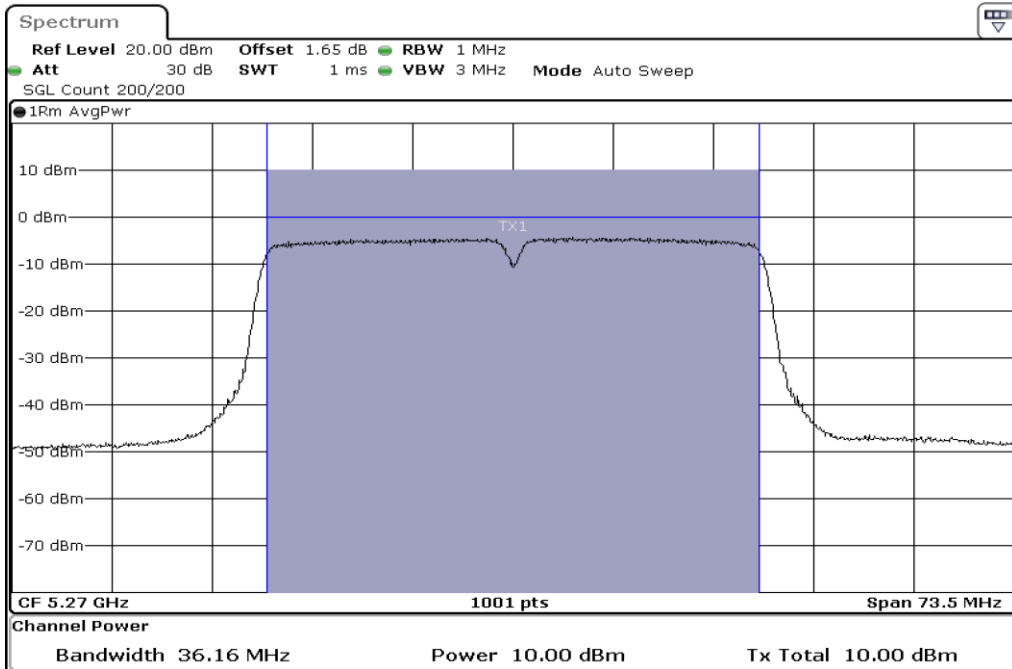

1	Output Power