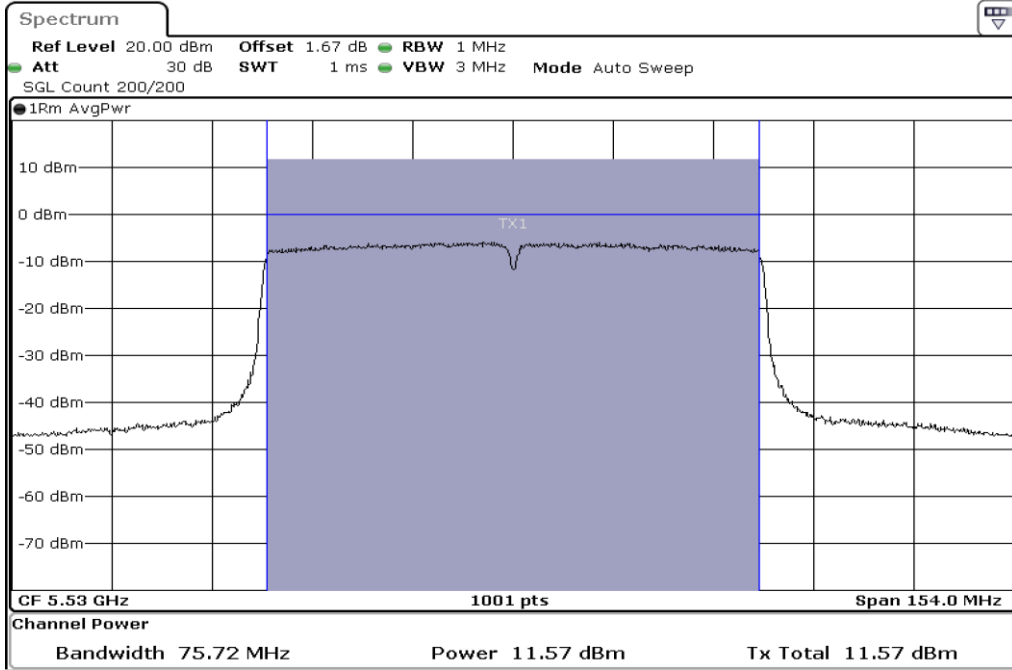

1	Output Power