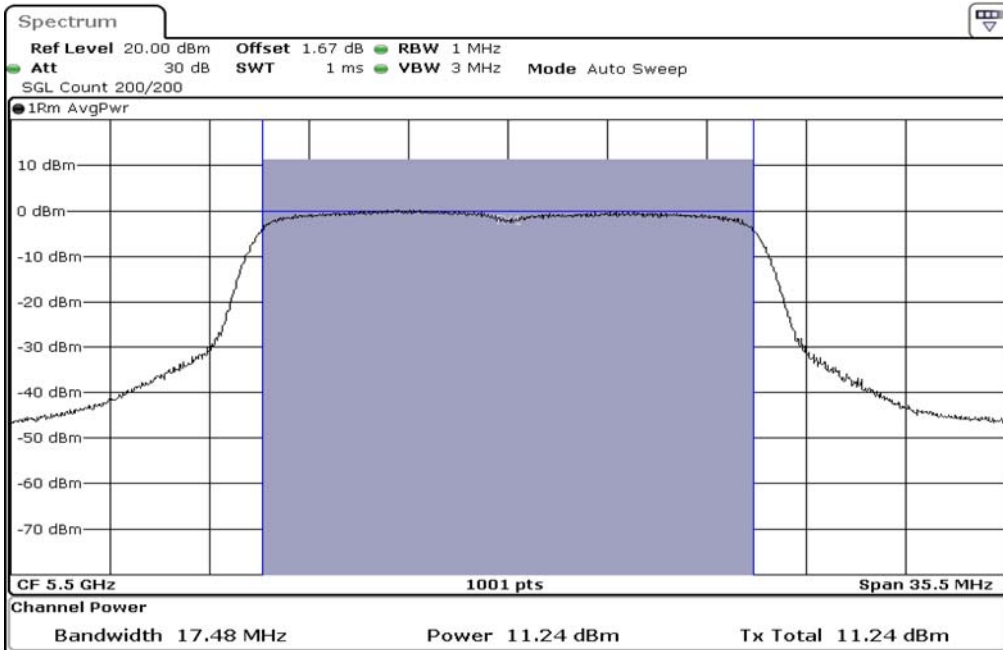

1	Output Power
---	--------------

2	Output Power
---	--------------

3	Output Power
---	--------------

Test Band				WLAN_5GHz			
Antenna				Multiple Antenna (Ant 2)			
Test Parameters for Channel Bandwidths							
Test Item	No.	Mode	Channel	Bandwidth	RU Tone	RB index	Verdict
Output Power	1	802.11 n(HT20)	5500	20 MHz	-	-	Pass
	2	802.11 n(HT20)	5580	20 MHz	-	-	Pass
	3	802.11 n(HT20)	5700	20 MHz	-	-	Pass