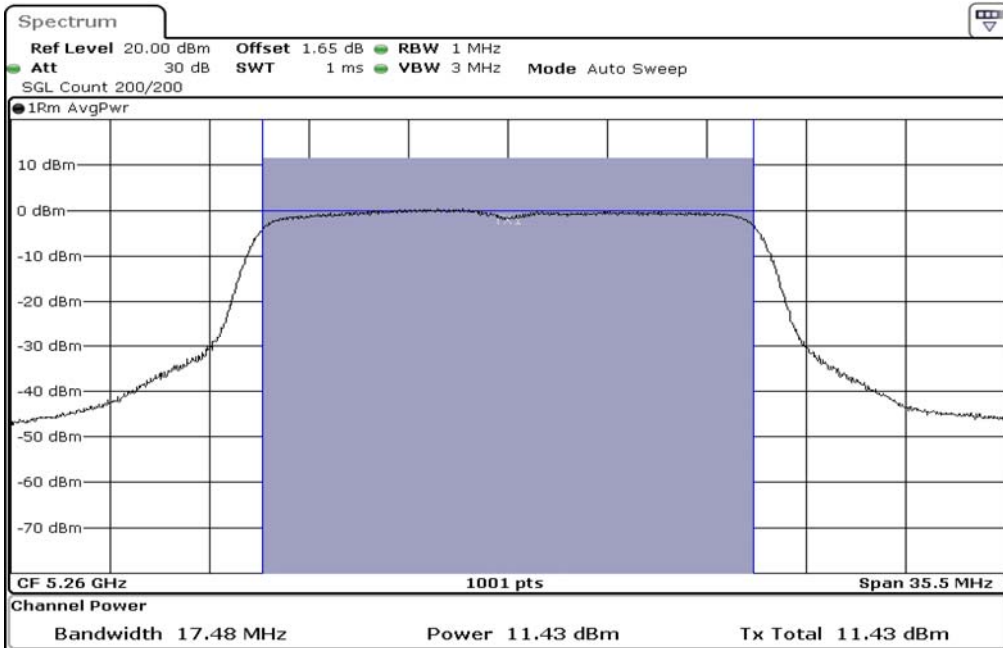

1	Output Power
---	--------------

2	Output Power
---	--------------

3	Output Power
---	--------------

Test Band				WLAN_5GHz			
Antenna				Multiple Antenna (Ant 2)			
Test Parameters for Channel Bandwidths							
Test Item	No.	Mode	Channel	Bandwidth	RU Tone	RB index	Verdict
Output Power	1	802.11 n(HT20)	5260	20 MHz	-	-	Pass
	2	802.11 n(HT20)	5300	20 MHz	-	-	Pass
	3	802.11 n(HT20)	5320	20 MHz	-	-	Pass