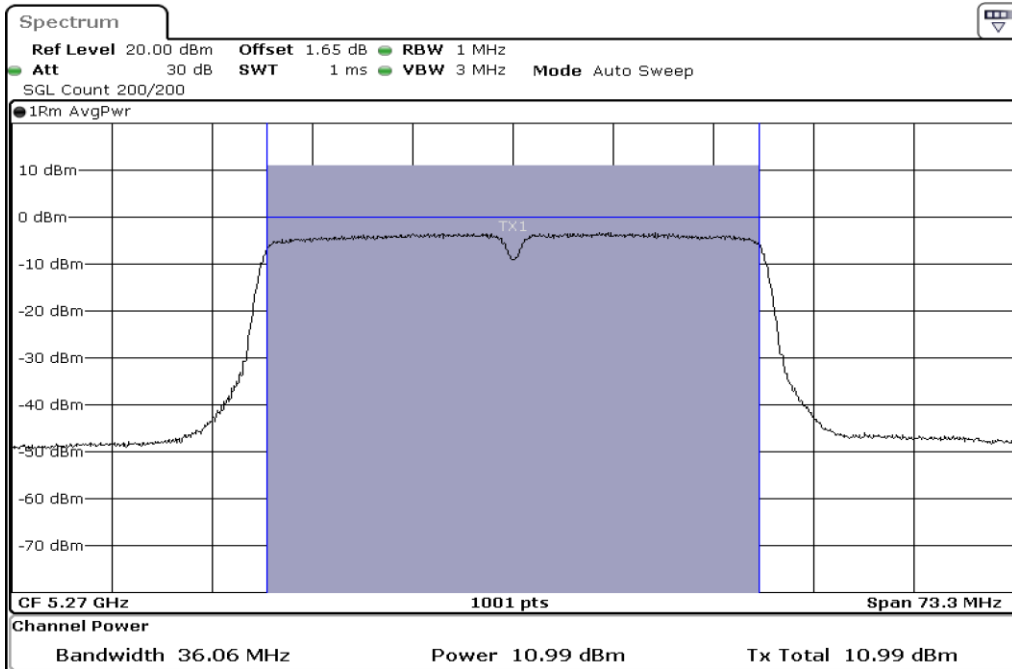

1	Output Power