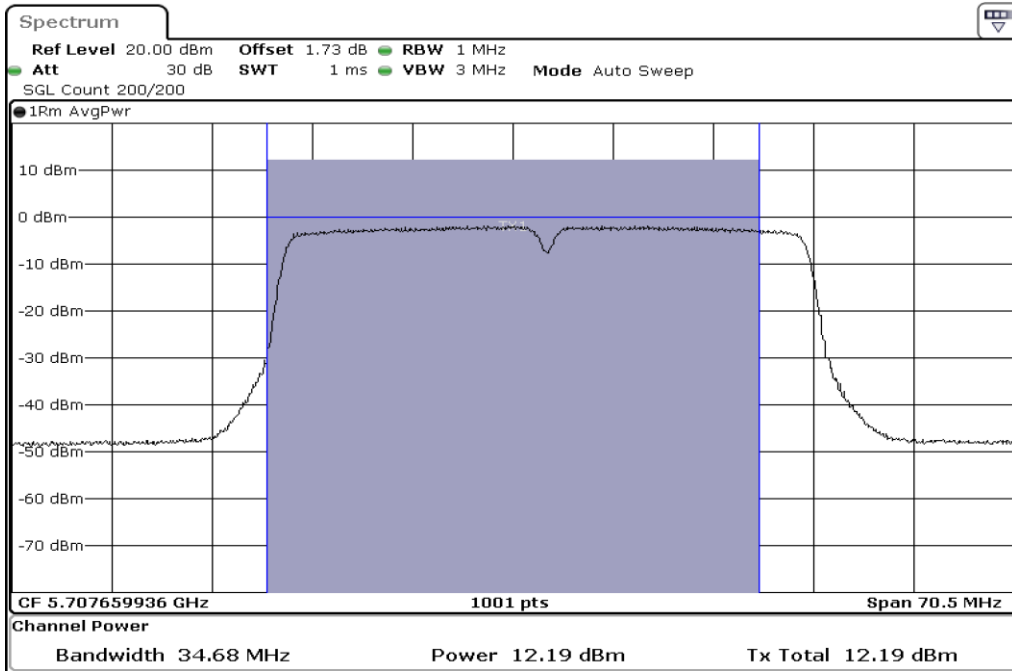

1	Output Power