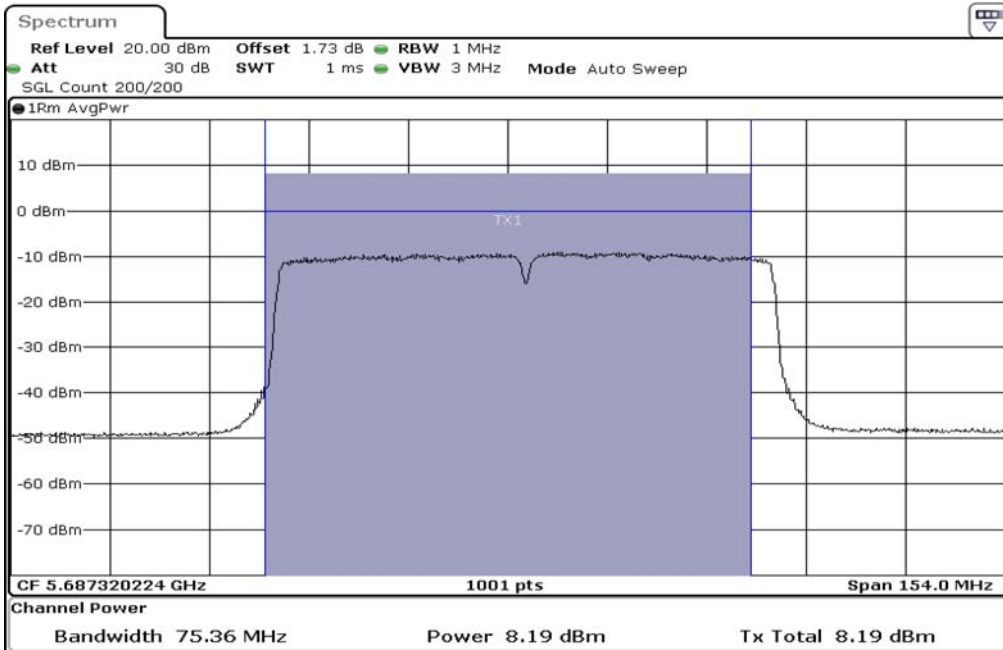

1	Output Power