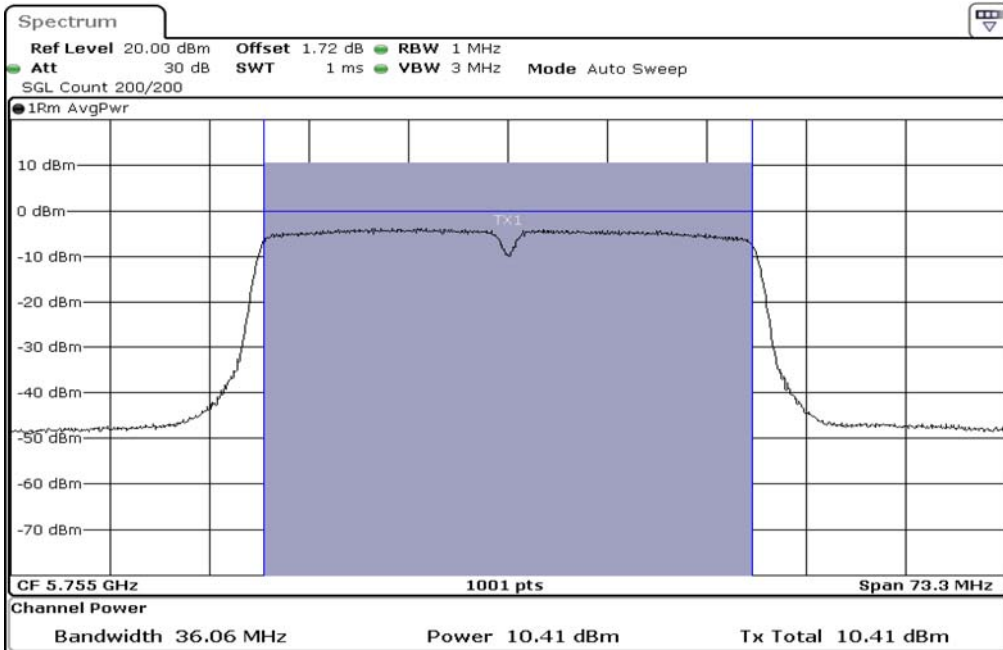

1	Output Power
---	--------------

2	Output Power
---	--------------

3	Output Power
---	--------------

Test Band				WLAN_5GHz			
Antenna				Multiple Antenna (Ant 1)			
Test Parameters for Channel Bandwidths							
Test Item	No.	Mode	Channel	Bandwidth	RU Tone	RB index	Verdict
Output Power	1	802.11 n(HT40)	5755	40 MHz	-	-	Pass
	2	802.11 n(HT40)	5795	40 MHz	-	-	Pass