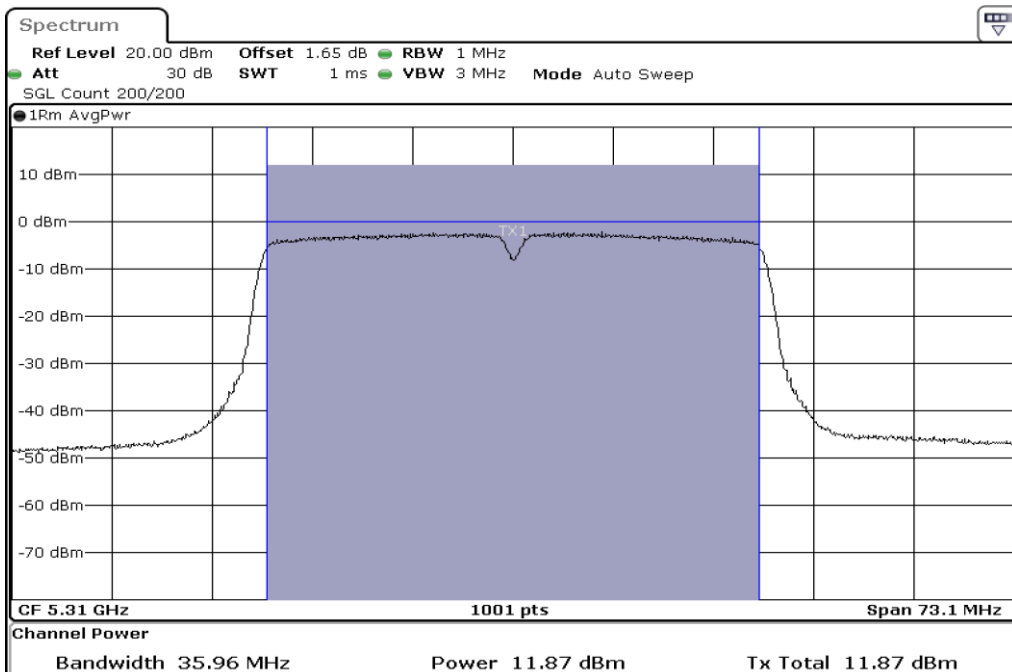

2	Output Power