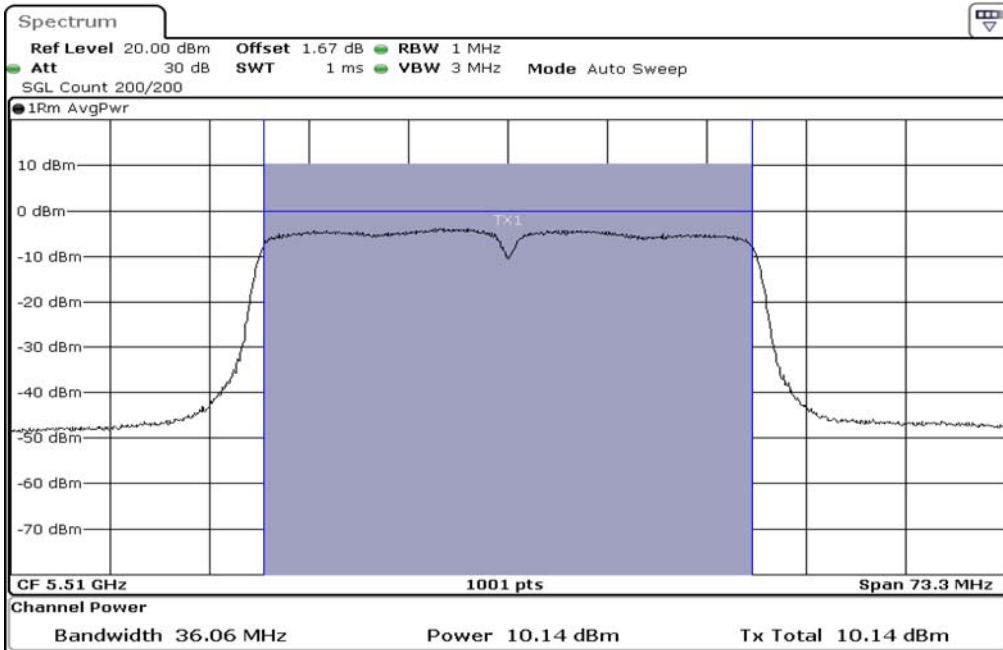

1	Output Power