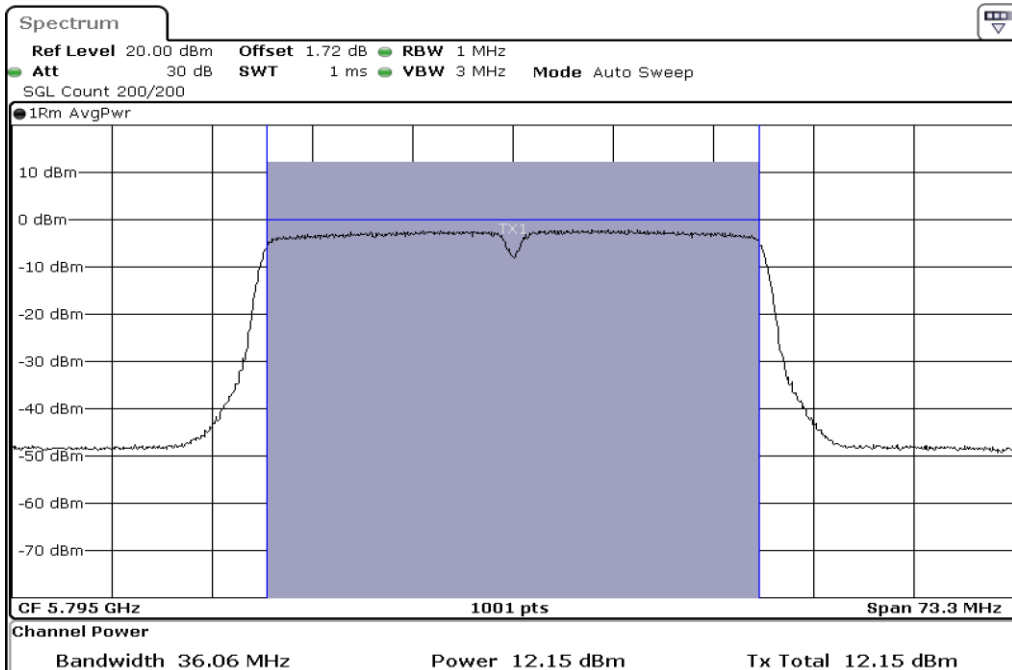

2	Output Power