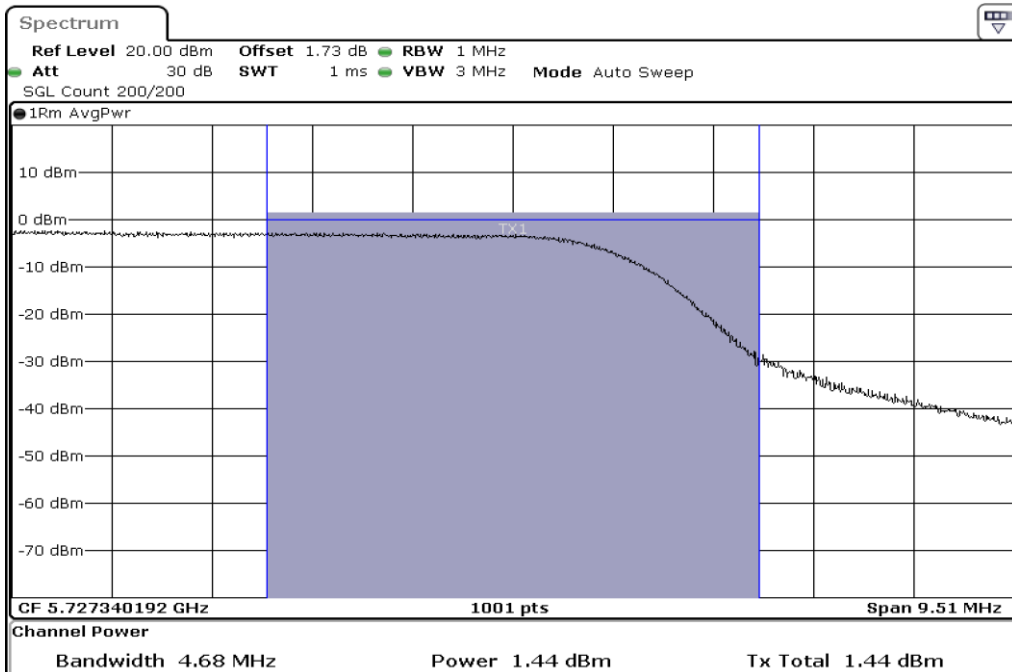

2	Output Power