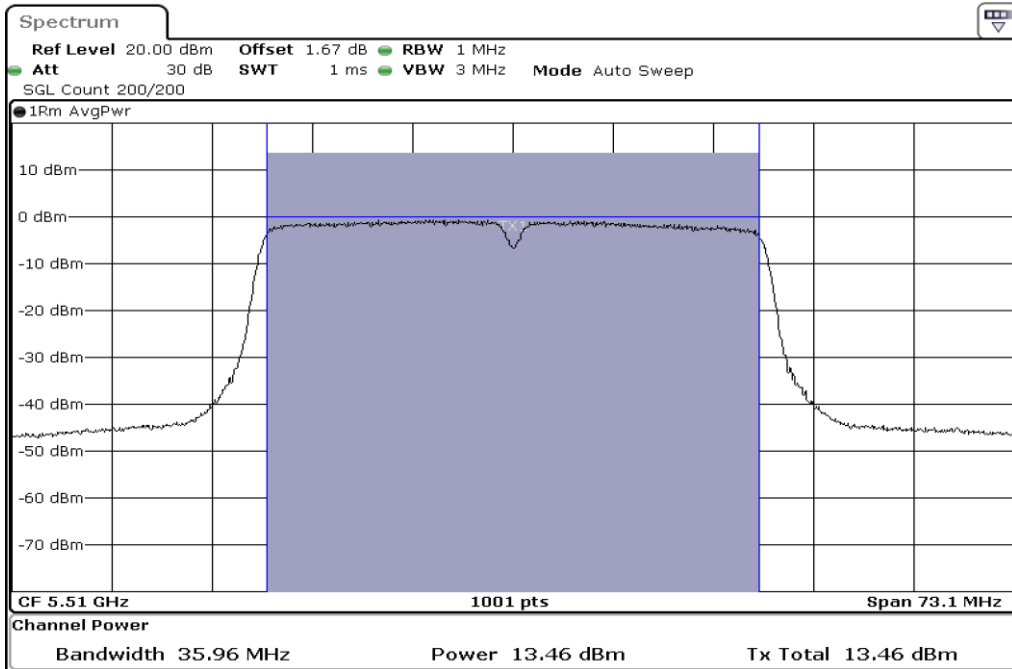

1	Output Power