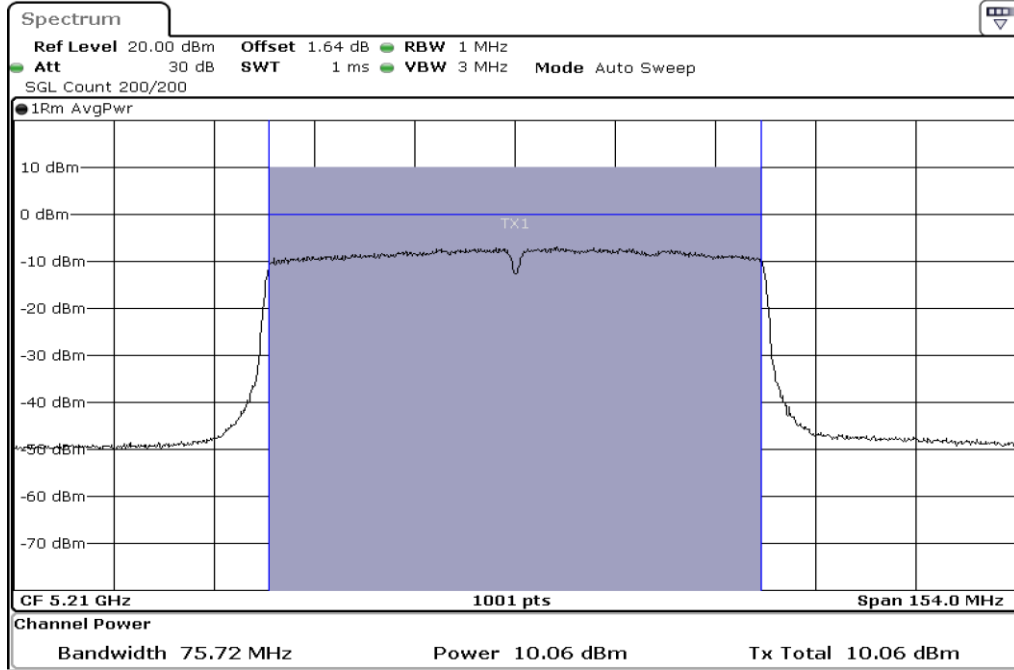

1	Output Power