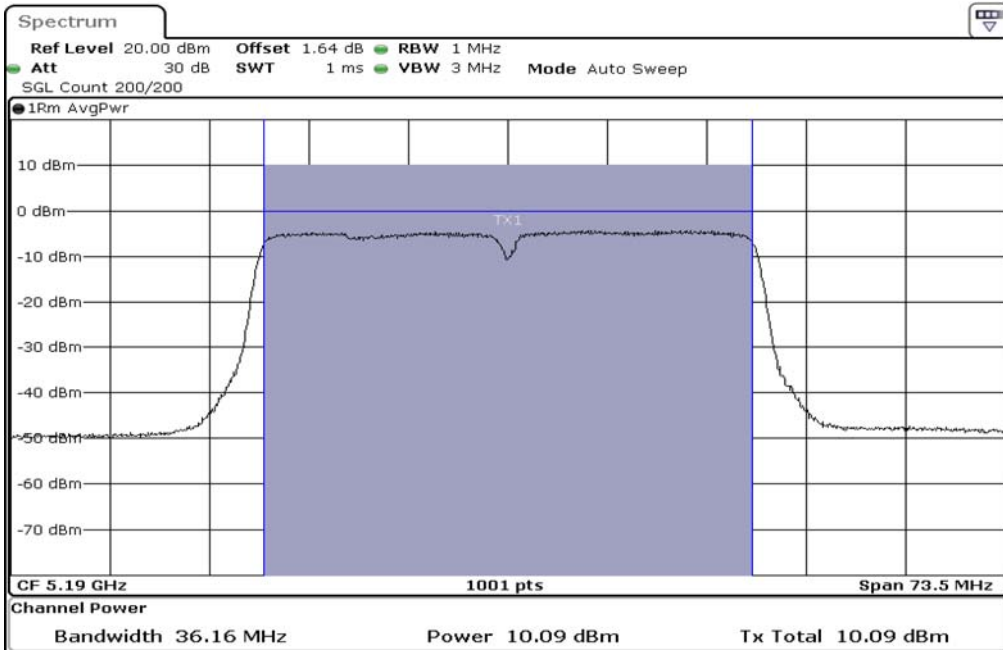

1	Output Power