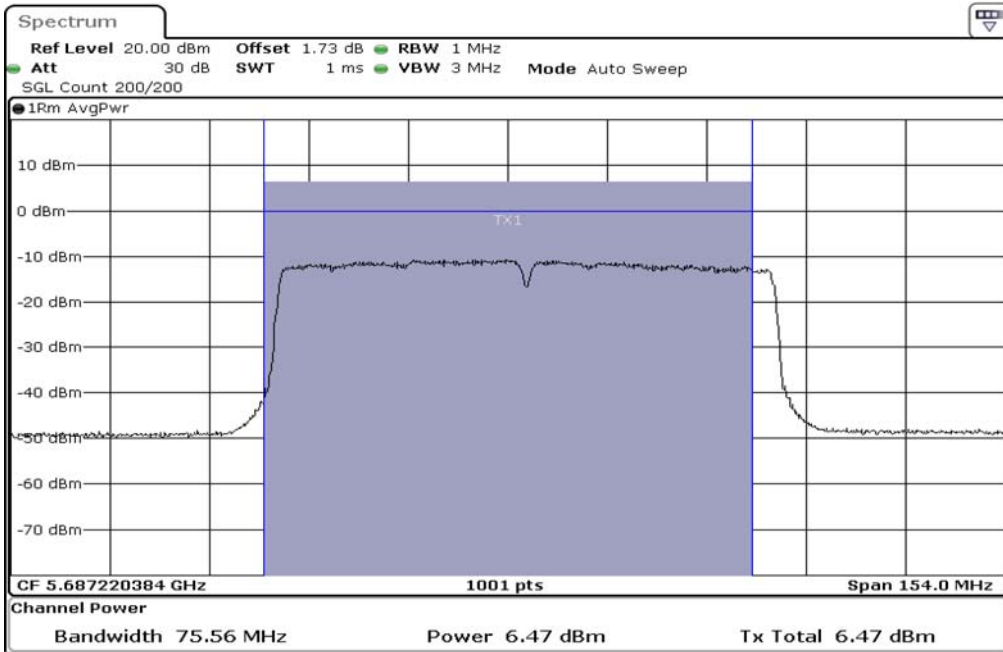

1	Output Power