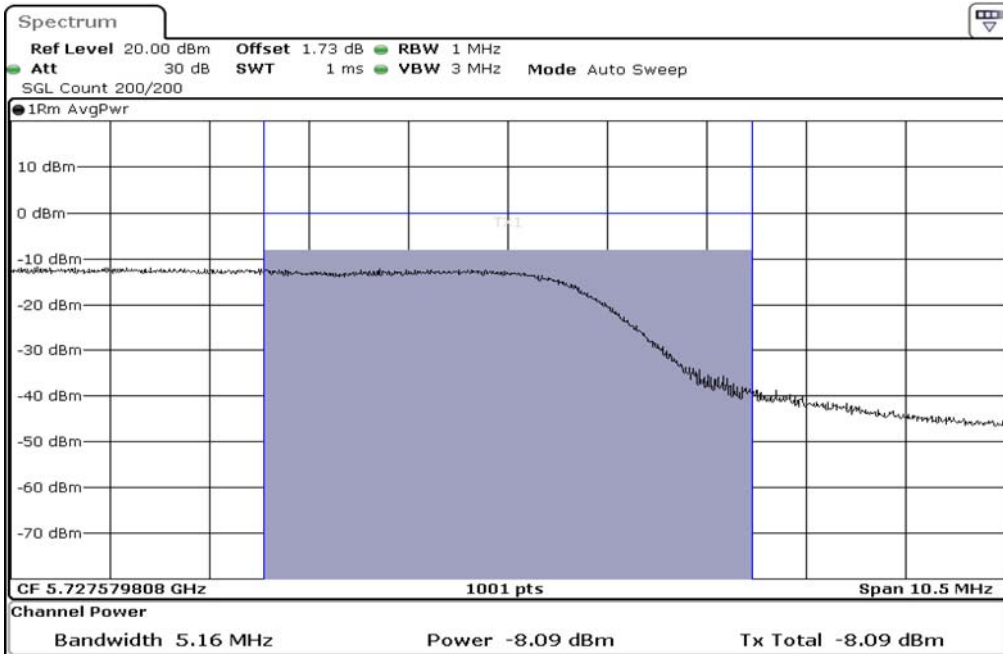

2	Output Power