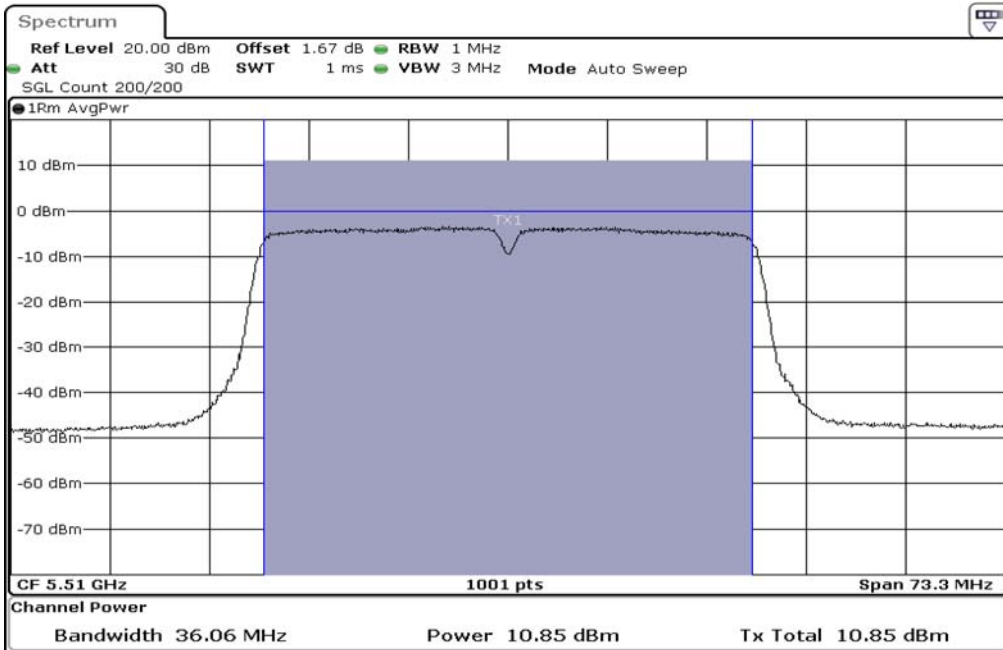

1	Output Power