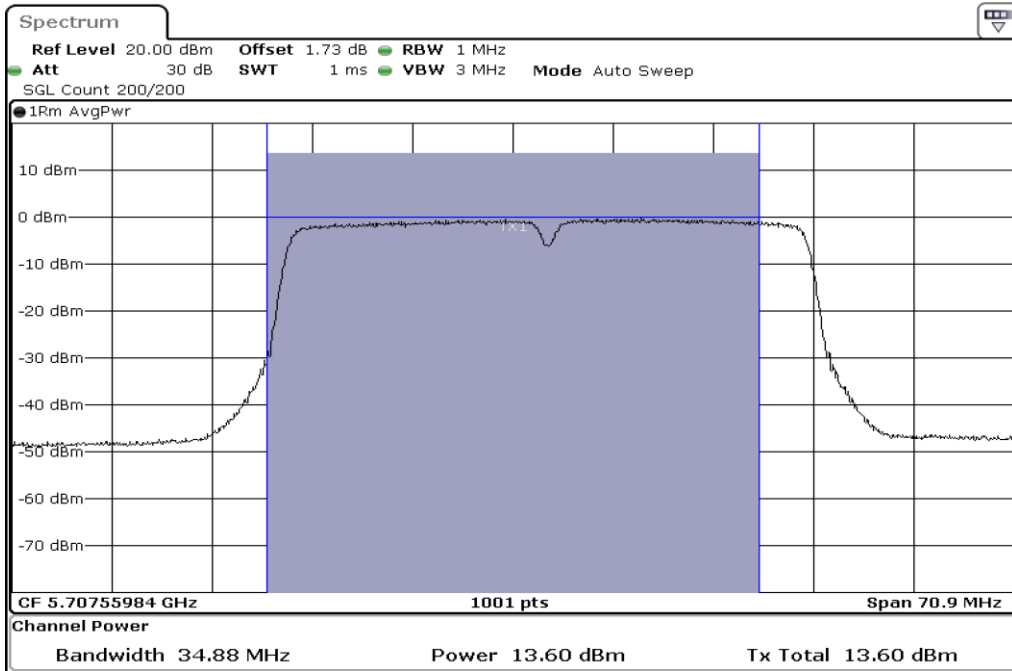

1	Output Power