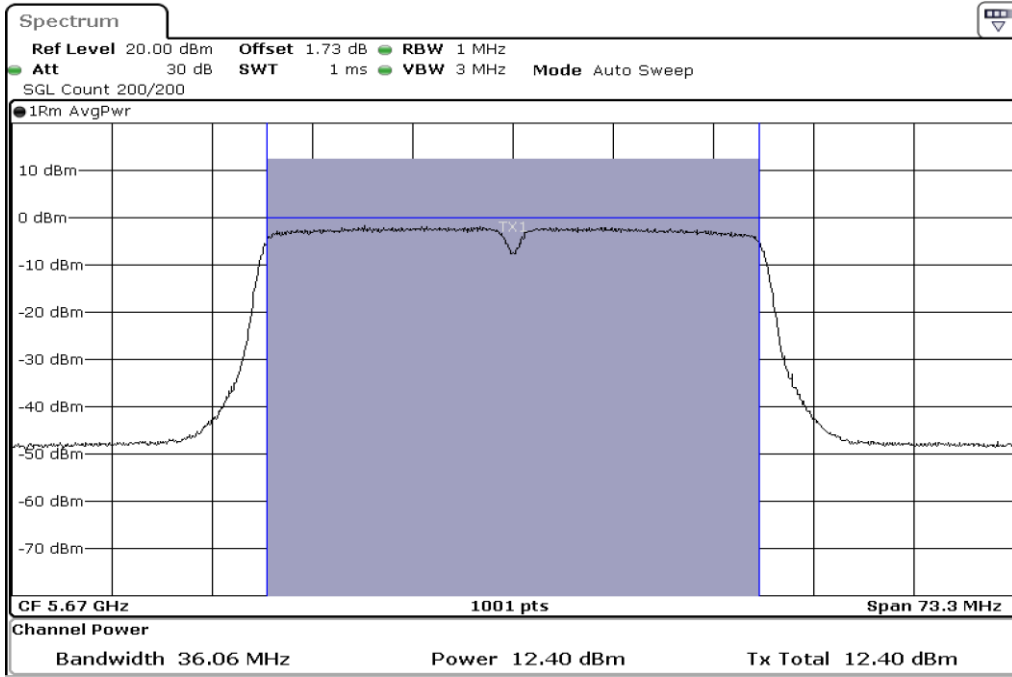

2	Output Power

3	Output Power