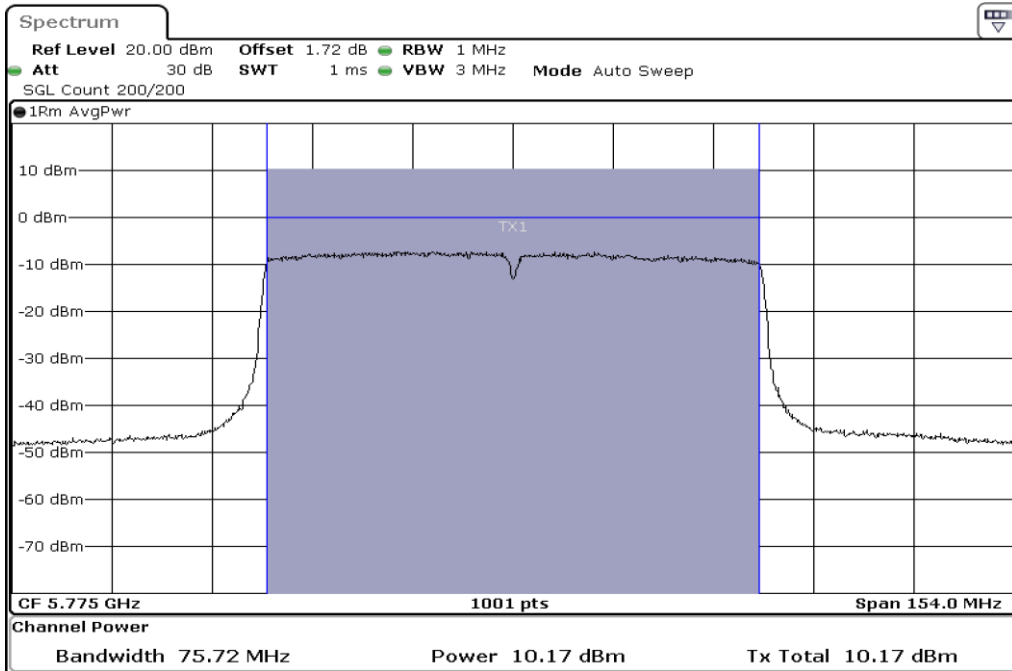

1	Output Power