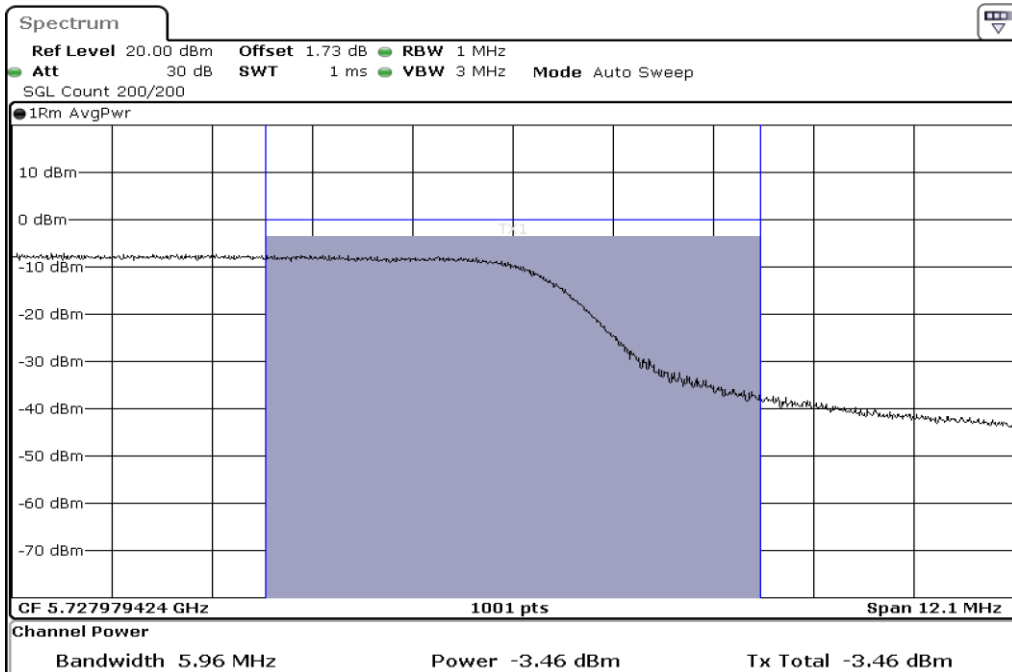

2	Output Power