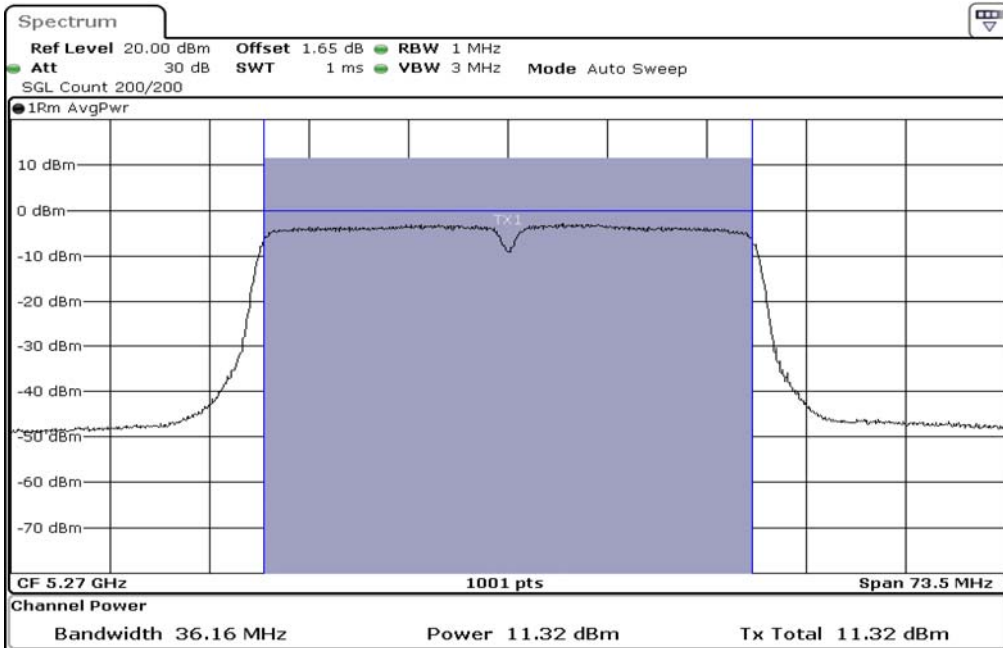

1	Output Power