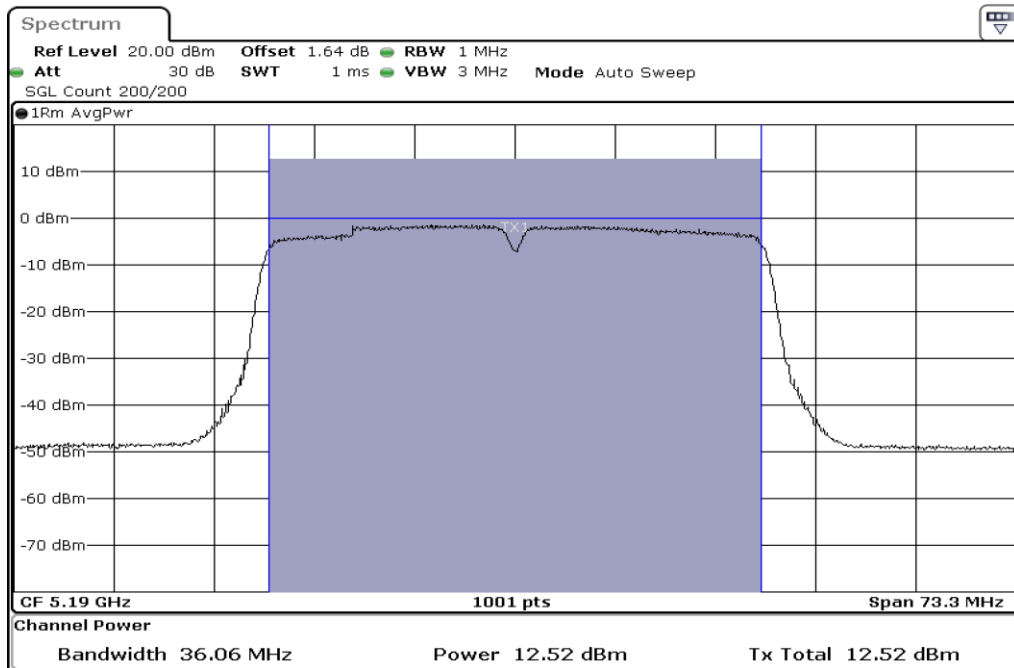

1	Output Power