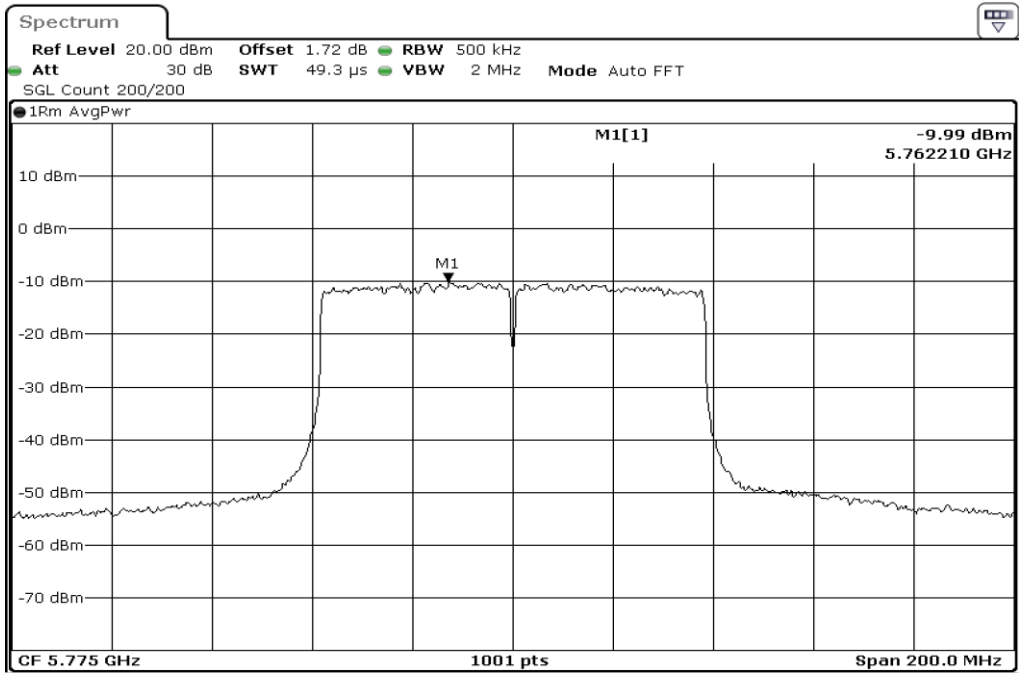

1	Power Spectrul Density
---	------------------------

Test Band				WLAN_5GHz			
Antenna				Ant 2			
Test Parameters for Channel Bandwidths							
Test Item	No.	Mode	Channel	Bandwidth	RU Tone	RB index	Verdict
Power Spectrual Density	1	802.11 ac(VHT80)	5290	80 MHz	-	-	Pass

1	Power Spectrul Density
---	------------------------

Test Band				WLAN_5GHz			
Antenna				Ant 2			
Test Parameters for Channel Bandwidths							
Test Item	No.	Mode	Channel	Bandwidth	RU Tone	RB index	Verdict
Power Spectrual Density	1	802.11 ac(VHT80)	5530	80 MHz	-	-	Pass

1	Power Spectrul Density
---	------------------------

Test Band				WLAN_5GHz			
Antenna				Ant 2			
Test Parameters for Channel Bandwidths							
Test Item	No.	Mode	Channel	Bandwidth	RU Tone	RB index	Verdict
Power Spectrual Density	1	802.11 ac(VHT80)	5775	80 MHz	-	-	Pass