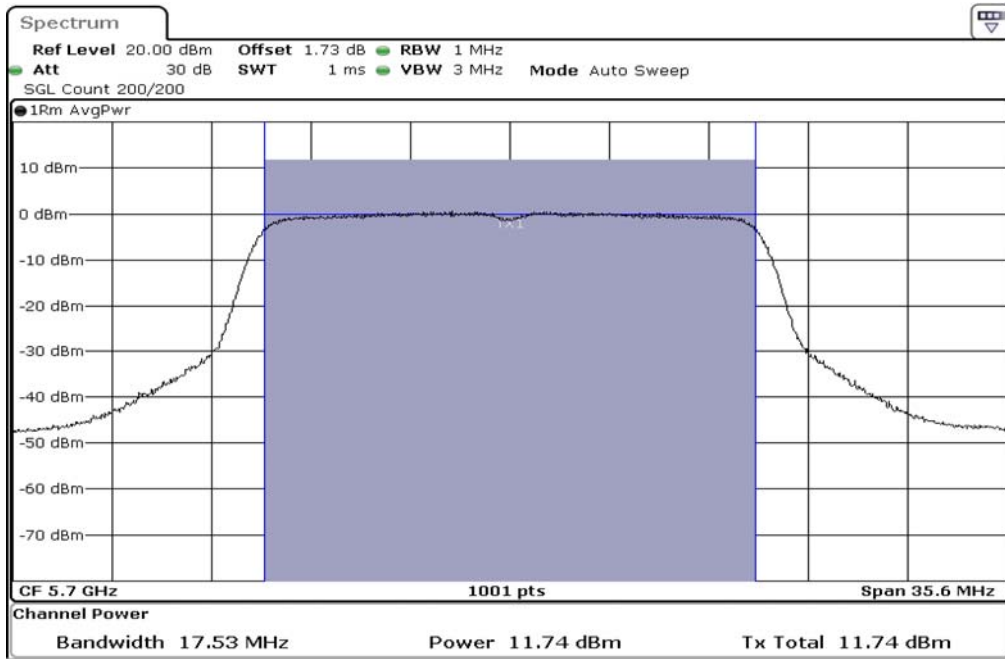

2	Output Power

3	Output Power