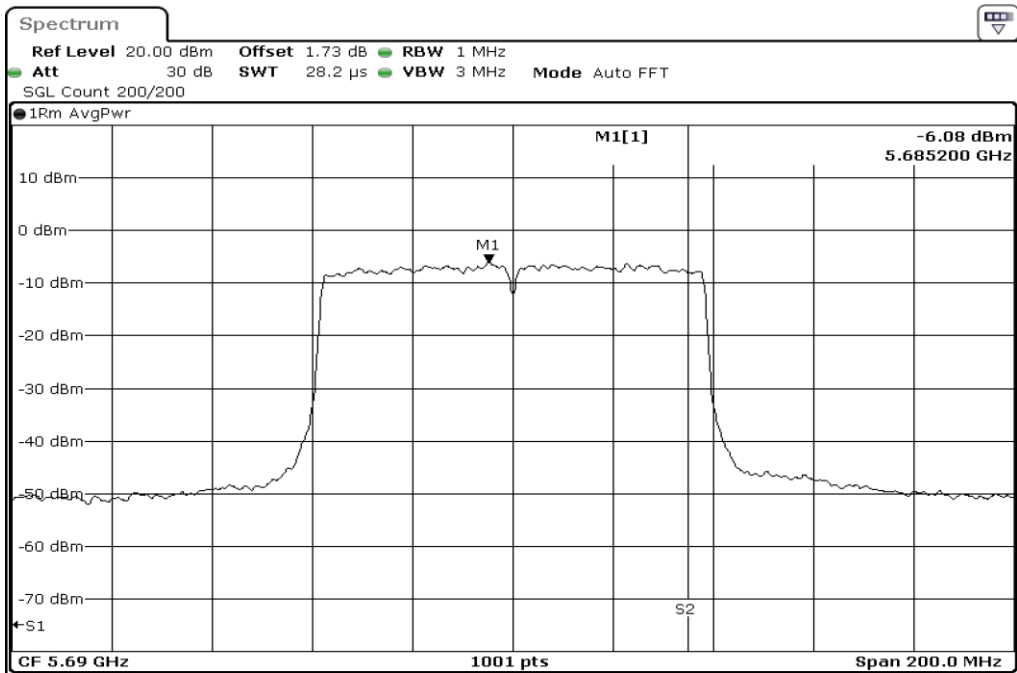

Test Band				WLAN_5GHz			
Antenna				Ant 1			
Test Parameters for Channel Bandwidths							
Test Item	No.	Mode	Channel	Bandwidth	RU Tone	RB index	Verdict
Power Spectrual Density	1	802.11 ac(VHT80)	5775	80 MHz	-	-	Pass

1	Power Spectrul Density
---	------------------------

Test Band				WLAN_5GHz			
Antenna				Ant 1			
Test Parameters for Channel Bandwidths							
Test Item	No.	Mode	Channel	Bandwidth	RU Tone	RB index	Verdict
Power Spectrual Density	1	802.11 ac(VHT80)	5690	80 MHz	-	-	Pass