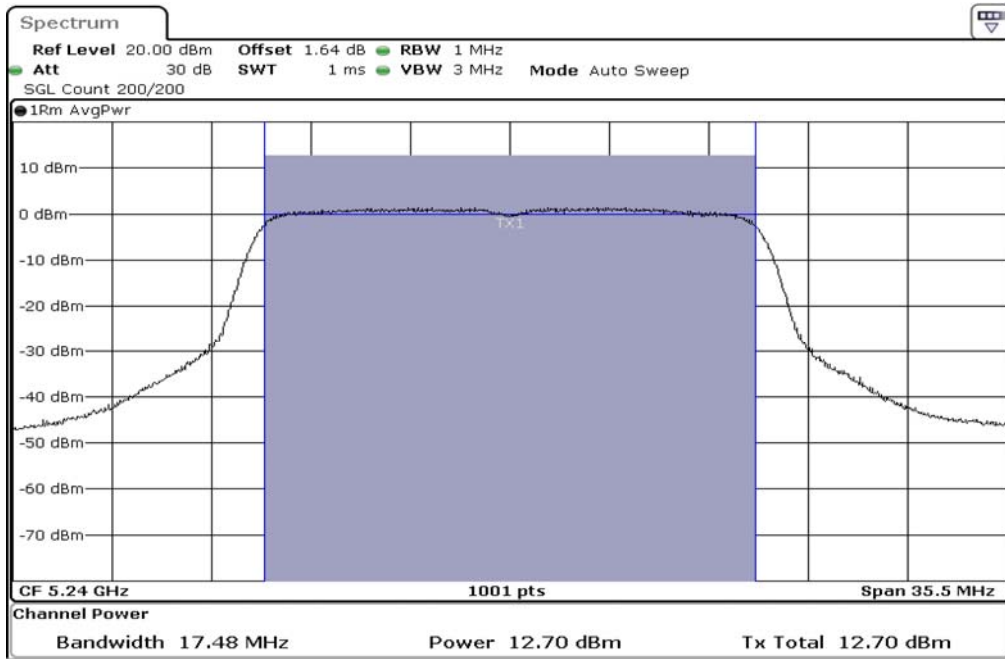

2	Output Power

3	Output Power