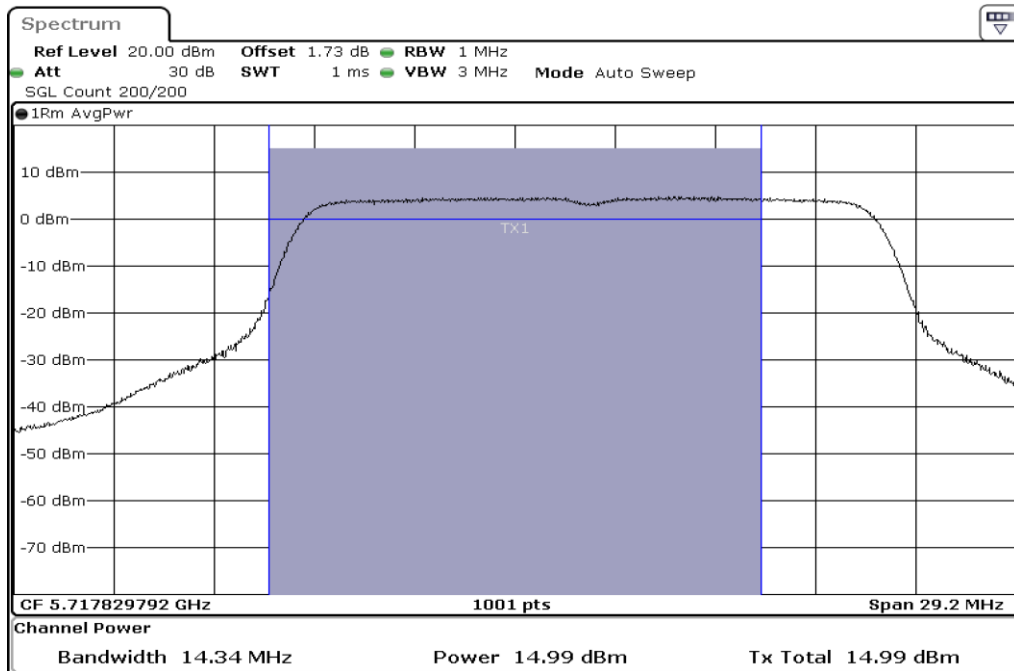

1	Output Power
---	--------------

2	Output Power
---	--------------

3	Output Power
---	--------------

Test Band				WLAN_5GHz			
Antenna				Ant 1			
Test Parameters for Channel Bandwidths							
Test Item	No.	Mode	Channel	Bandwidth	RU Tone	RB index	Verdict
Output Power	1	802.11 a	5720	20 MHz	-	-	Pass