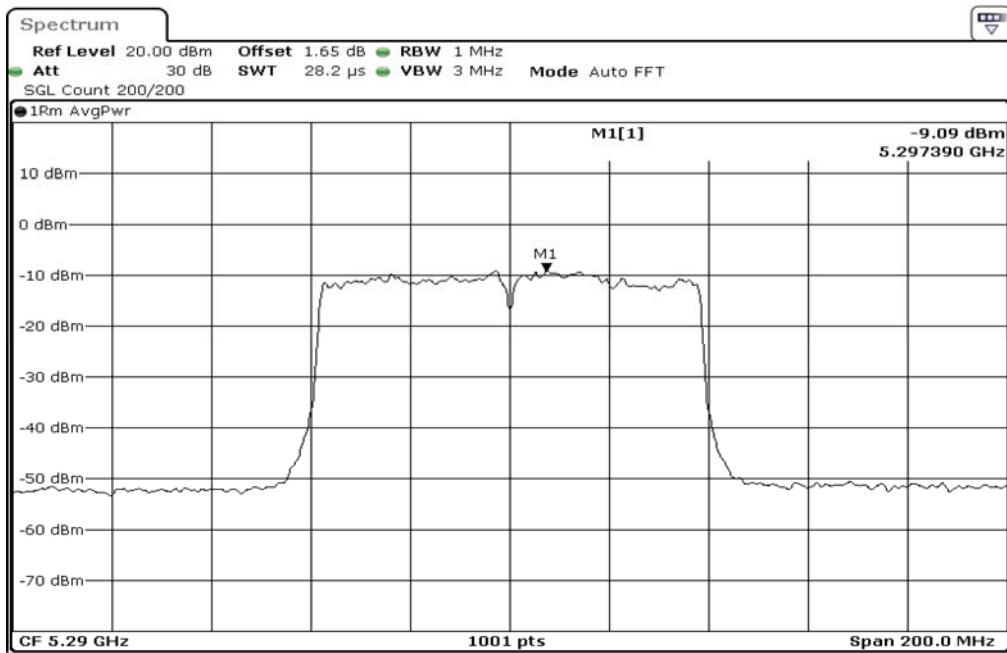

1	Power Spectrul Density