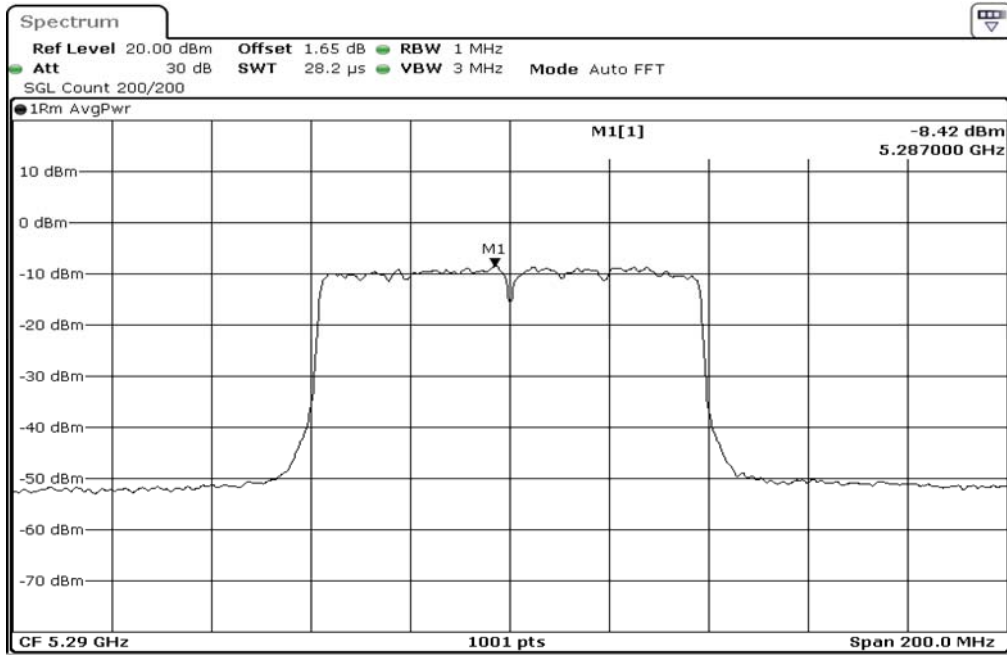

1	Power Spectrul Density