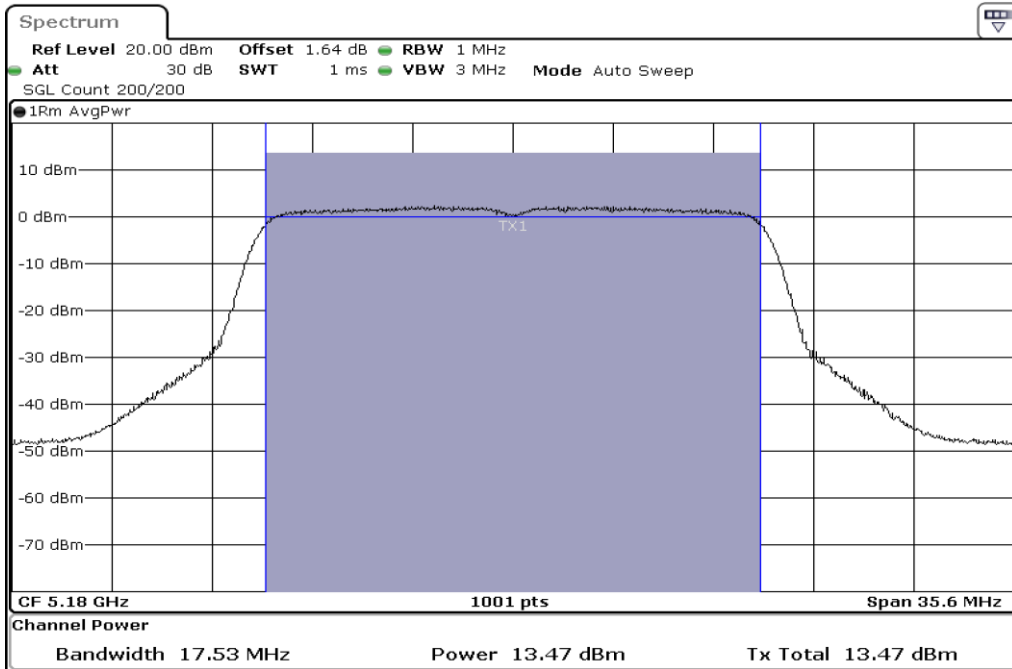

1	Output Power