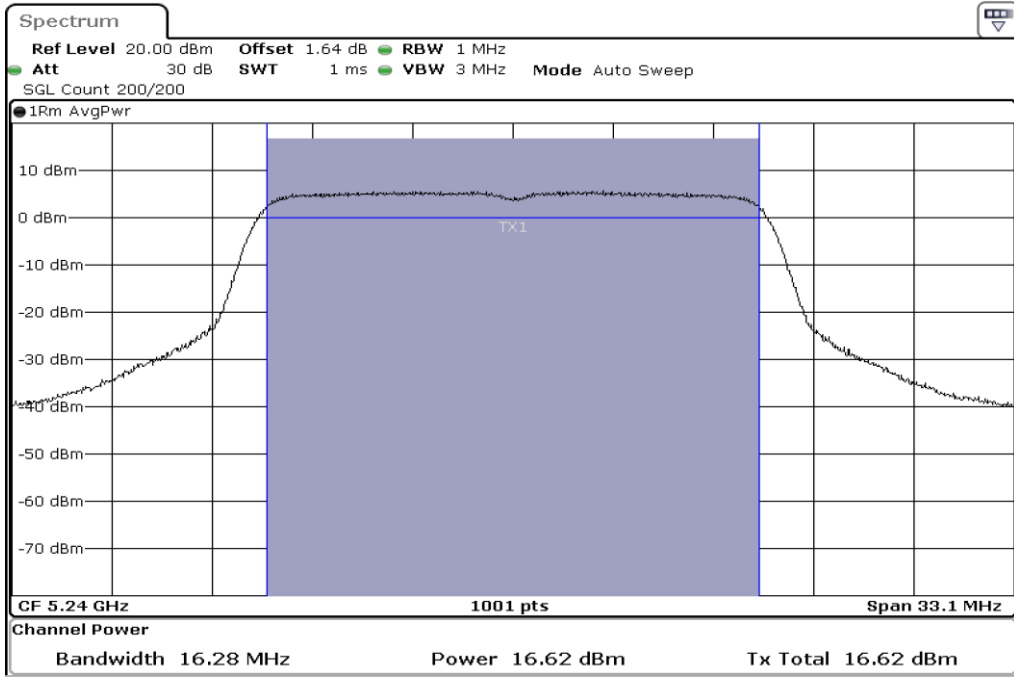

2	Output Power

3	Output Power