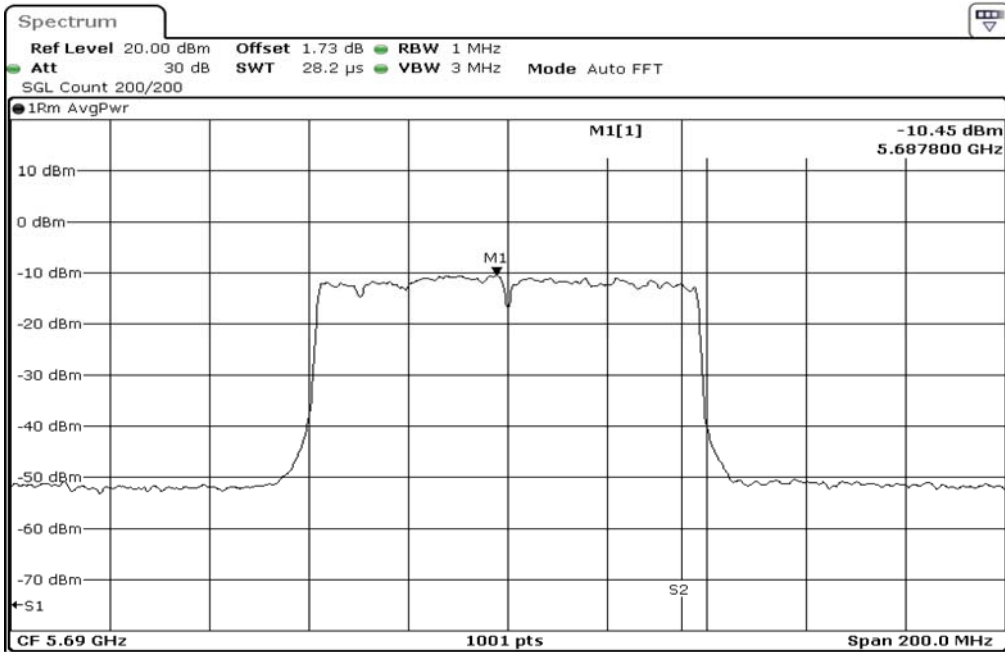

1	Power Spectrul Density