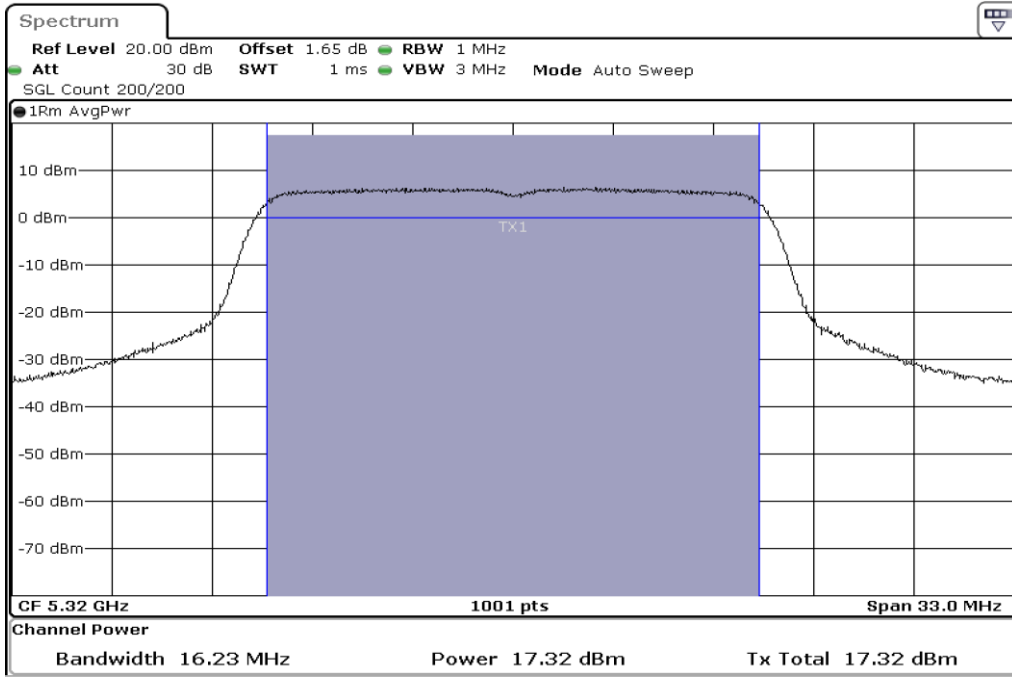

2	Output Power

3	Output Power