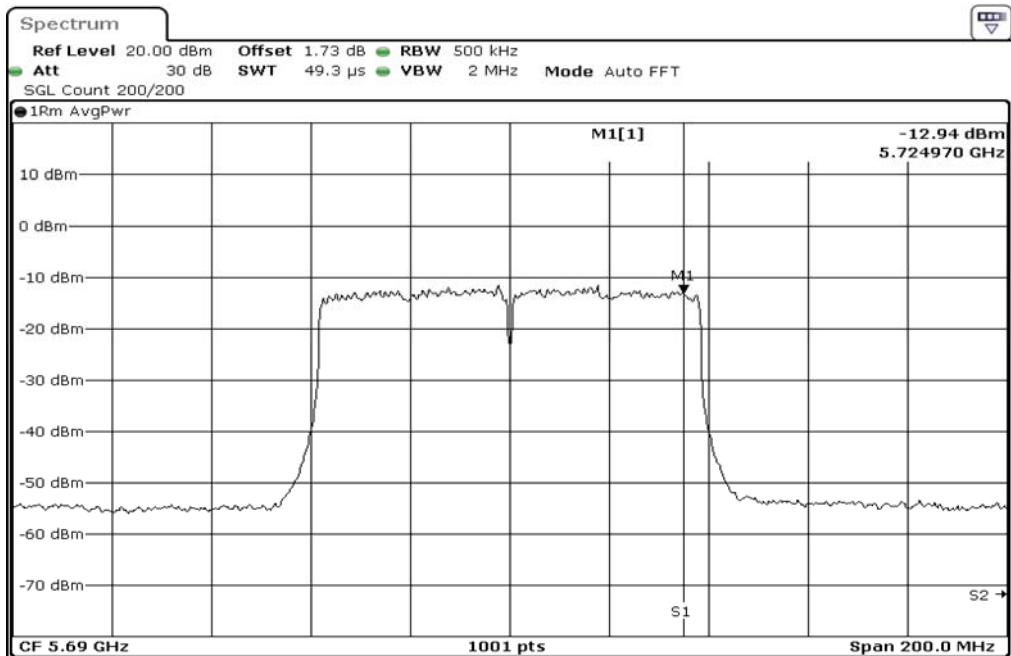

2	Power Spectrul Density