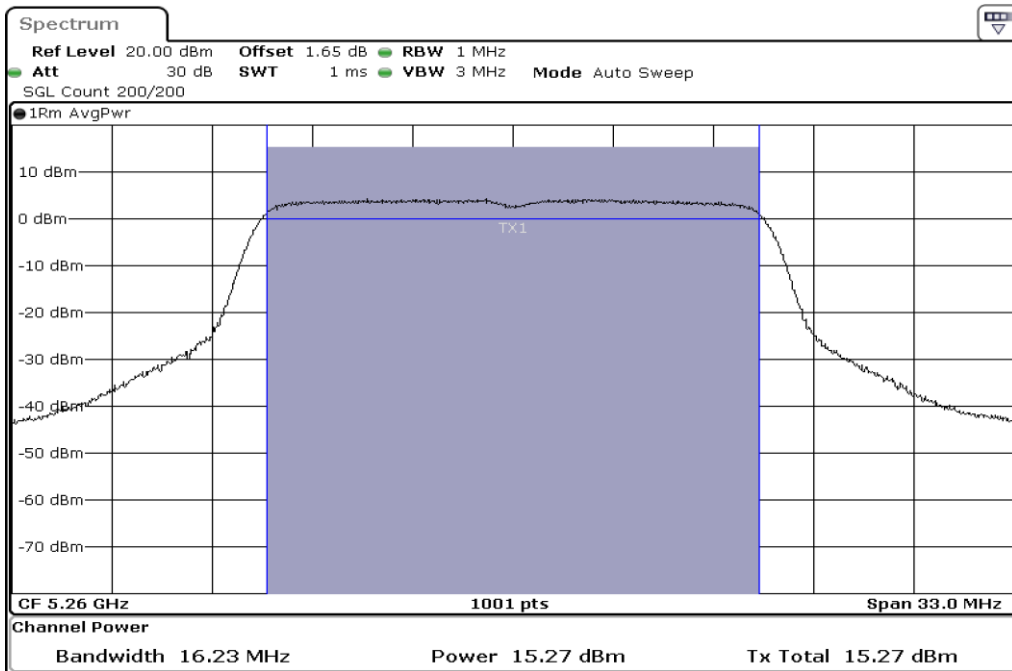

1	Output Power
---	--------------

2	Output Power
---	--------------

3	Output Power
---	--------------

Test Band				WLAN_5GHz			
Antenna				Ant 2			
Test Parameters for Channel Bandwidths							
Test Item	No.	Mode	Channel	Bandwidth	RU Tone	RB index	Verdict
Output Power	1	802.11 a	5260	20 MHz	-	-	Pass
	2	802.11 a	5300	20 MHz	-	-	Pass
	3	802.11 a	5320	20 MHz	-	-	Pass