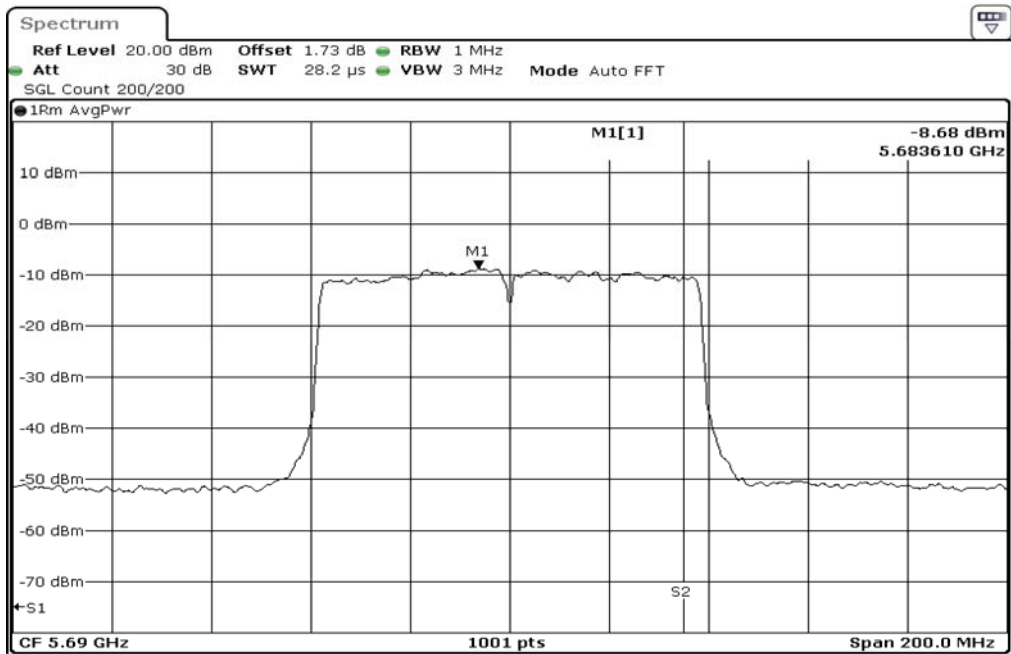

1	Power Spectrul Density