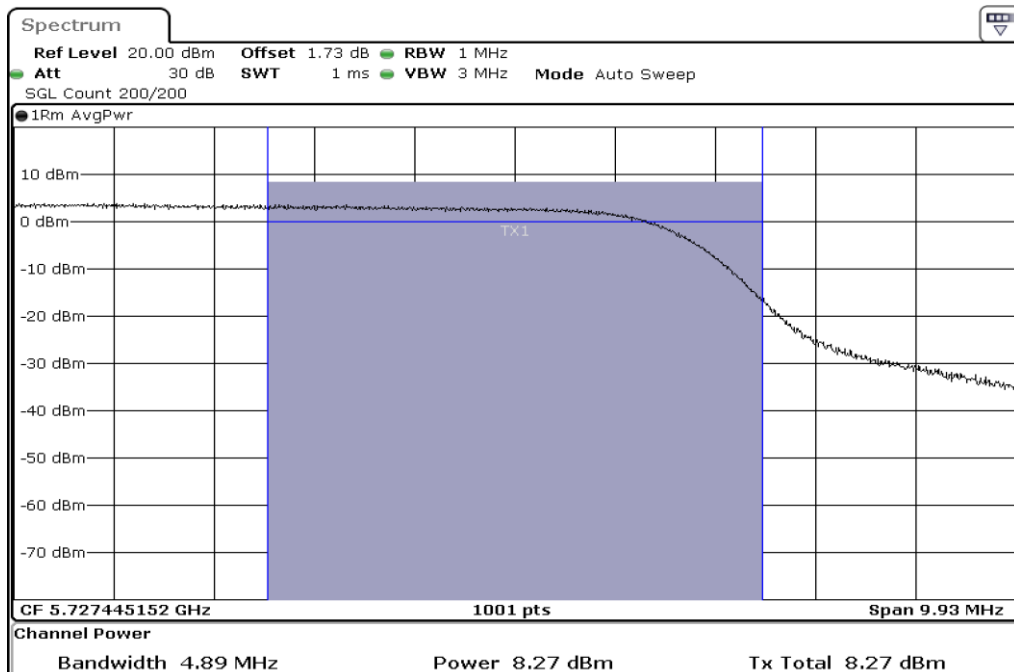

2	Output Power