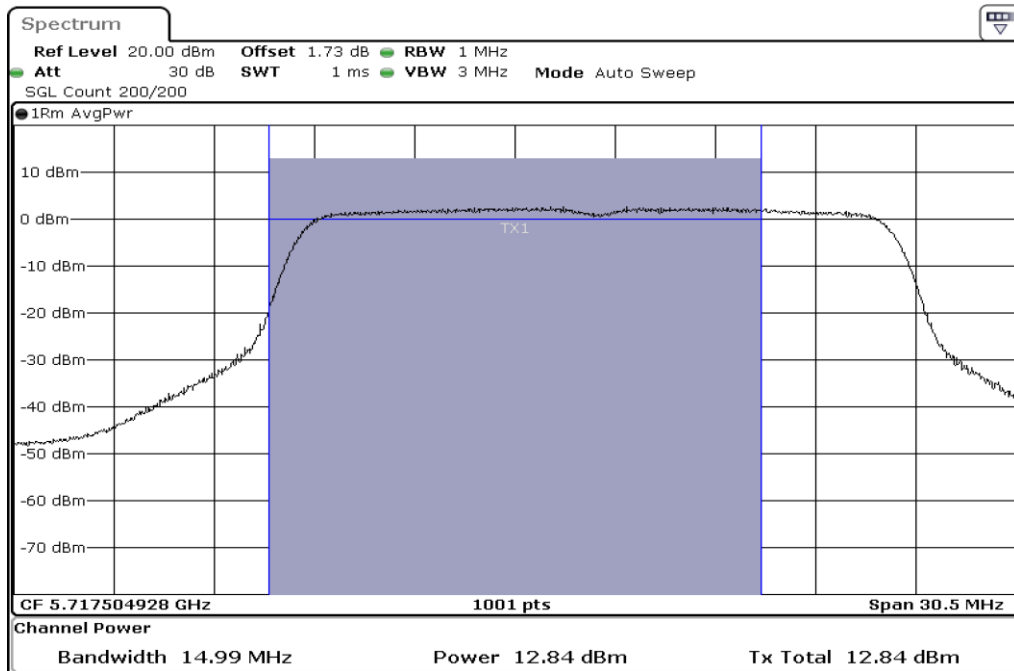

1	Output Power