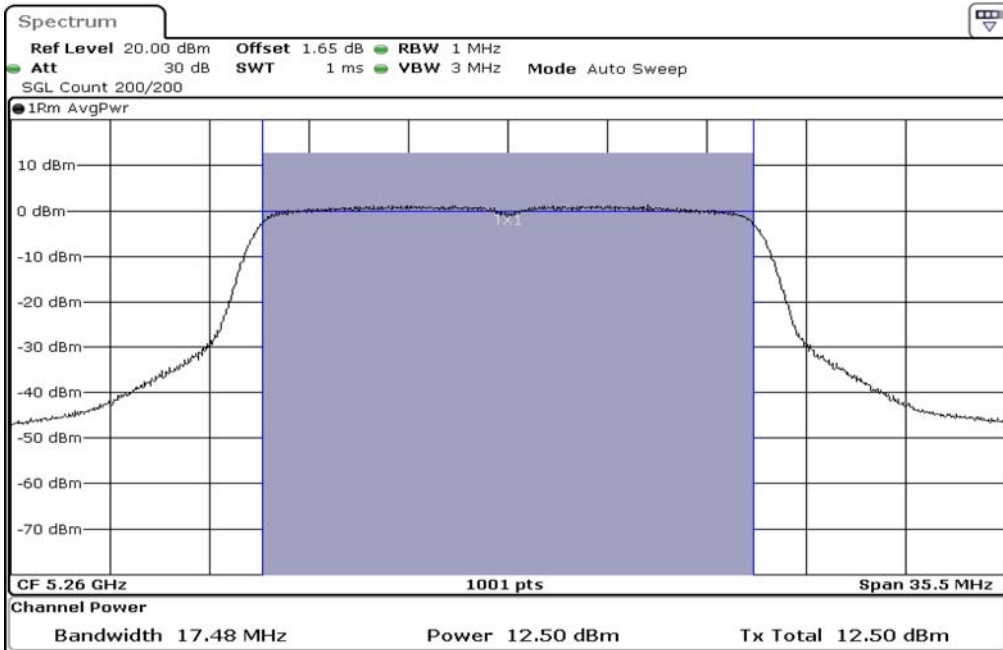

1	Output Power
---	--------------

2	Output Power
---	--------------

3	Output Power
---	--------------

Test Band				WLAN_5GHz			
Antenna				Multiple Antenna (Ant 1)			
Test Parameters for Channel Bandwidths							
Test Item	No.	Mode	Channel	Bandwidth	RU Tone	RB index	Verdict
Output Power	1	802.11 n(HT20)	5260	20 MHz	-	-	Pass
	2	802.11 n(HT20)	5300	20 MHz	-	-	Pass
	3	802.11 n(HT20)	5320	20 MHz	-	-	Pass