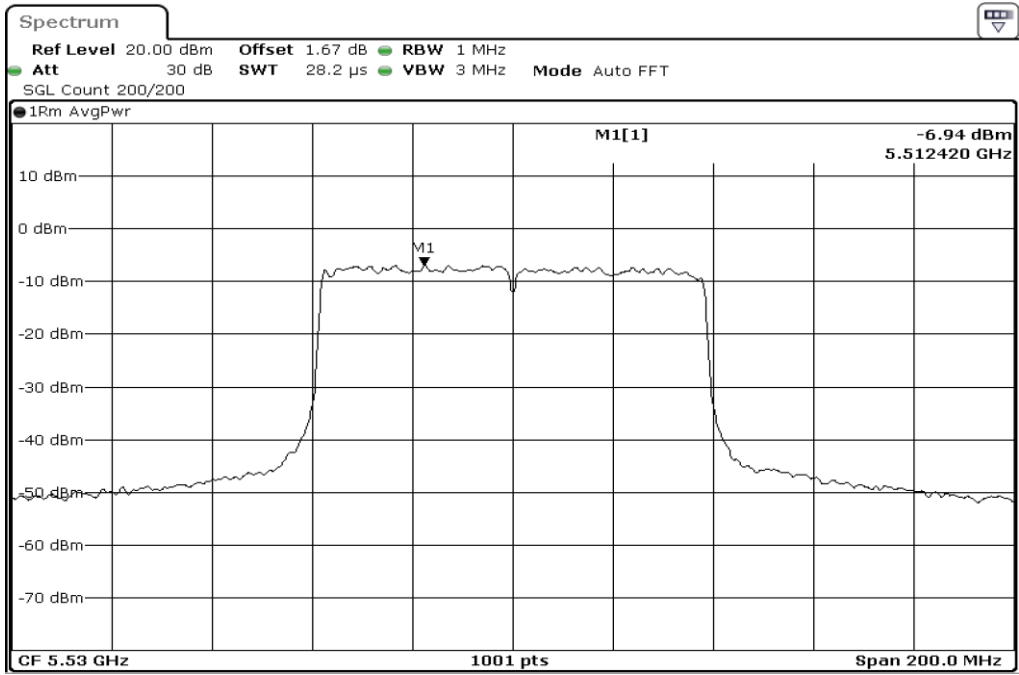

1	Power Spectrul Density
---	------------------------

2	Power Spectrul Density
---	------------------------

Test Band				WLAN_5GHz			
Antenna				Ant 2			
Test Parameters for Channel Bandwidths							
Test Item	No.	Mode	Channel	Bandwidth	RU Tone	RB index	Verdict
Power Spectrual Density	1	802.11 ac(VHT80)	5210	80 MHz	-	-	Pass

1	Power Spectrul Density
---	------------------------

Test Band				WLAN_5GHz			
Antenna				Ant 2			
Test Parameters for Channel Bandwidths							
Test Item	No.	Mode	Channel	Bandwidth	RU Tone	RB index	Verdict
Power Spectrual Density	1	802.11 ac(VHT80)	5290	80 MHz	-	-	Pass

1	Power Spectrul Density
---	------------------------

Test Band				WLAN_5GHz			
Antenna				Ant 2			
Test Parameters for Channel Bandwidths							
Test Item	No.	Mode	Channel	Bandwidth	RU Tone	RB index	Verdict
Power Spectrual Density	1	802.11 ac(VHT80)	5530	80 MHz	-	-	Pass