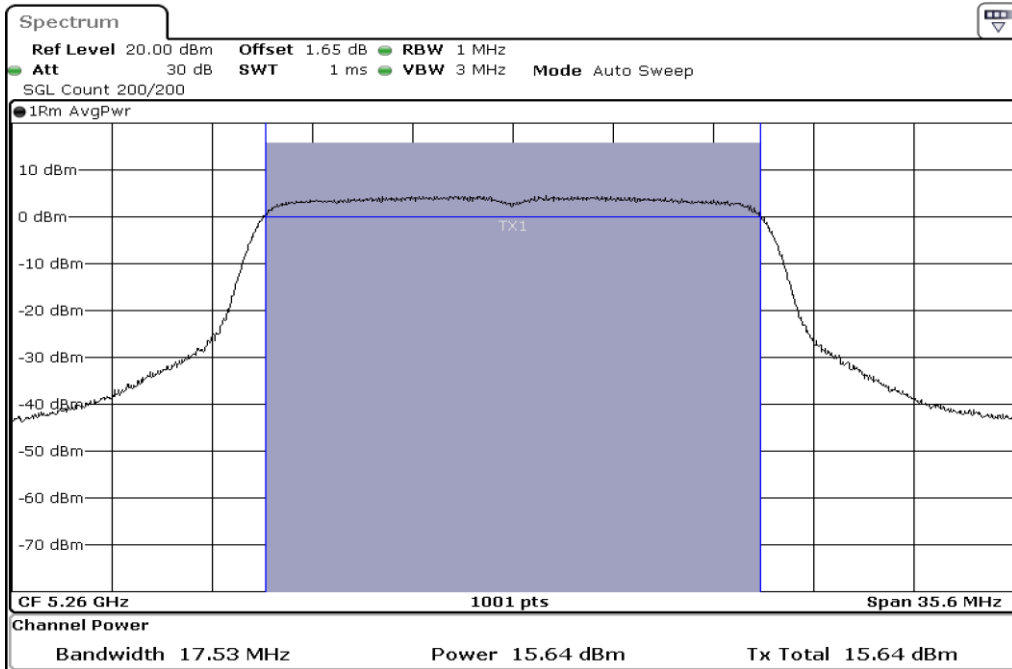

1	Output Power
---	--------------

2	Output Power
---	--------------

3	Output Power
---	--------------

Test Band				WLAN_5GHz			
Antenna				Ant 1			
Test Parameters for Channel Bandwidths							
Test Item	No.	Mode	Channel	Bandwidth	RU Tone	RB index	Verdict
Output Power	1	802.11 n(HT20)	5260	20 MHz	-	-	Pass
	2	802.11 n(HT20)	5300	20 MHz	-	-	Pass
	3	802.11 n(HT20)	5320	20 MHz	-	-	Pass