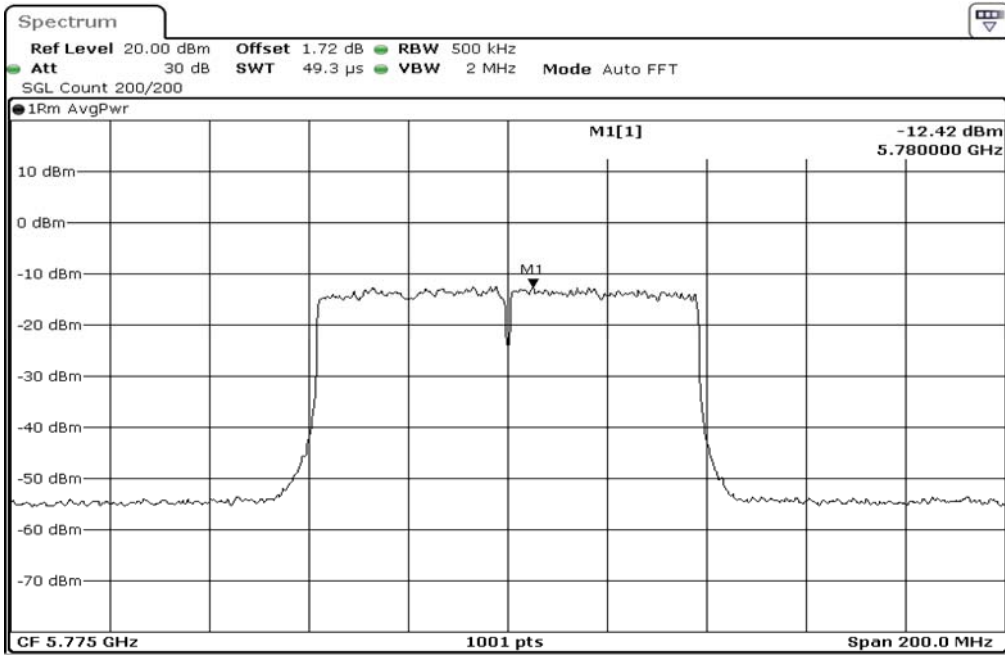

1	Power Spectrul Density