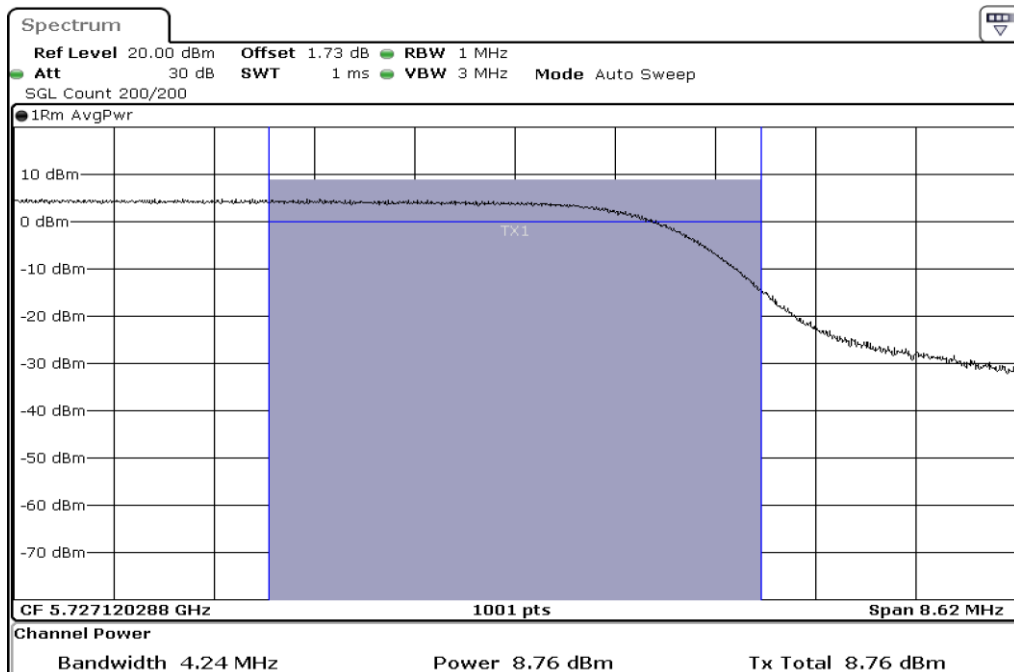

2	Output Power