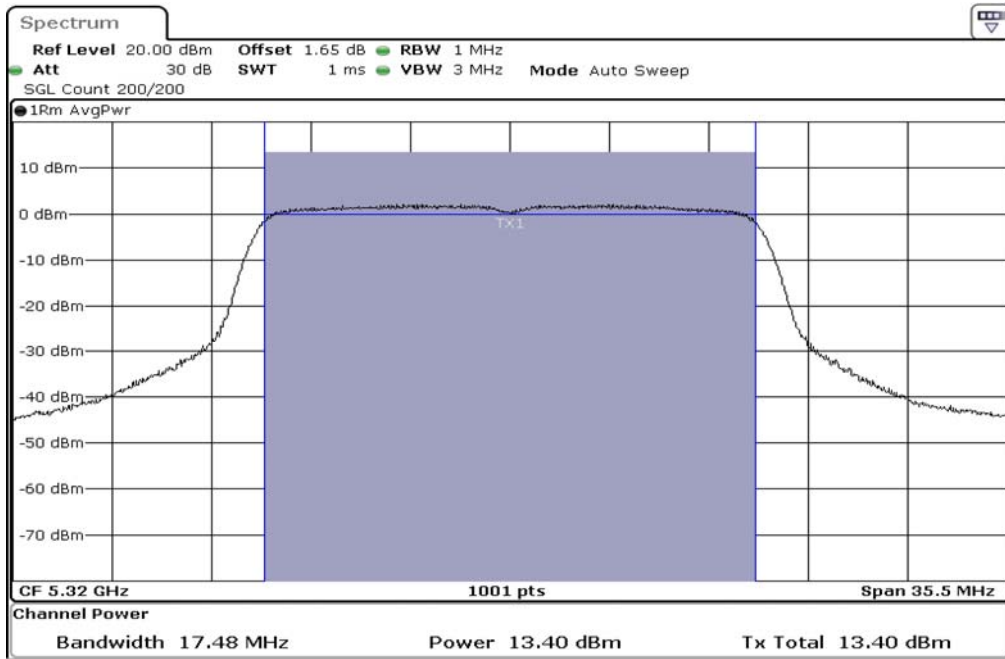

2	Output Power

3	Output Power