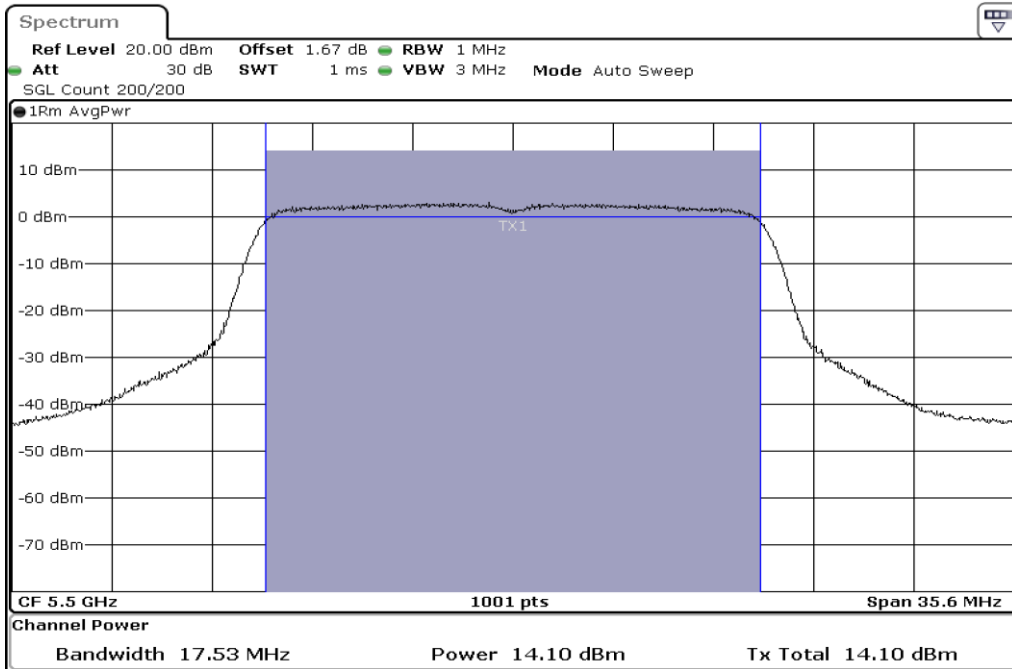

1	Output Power