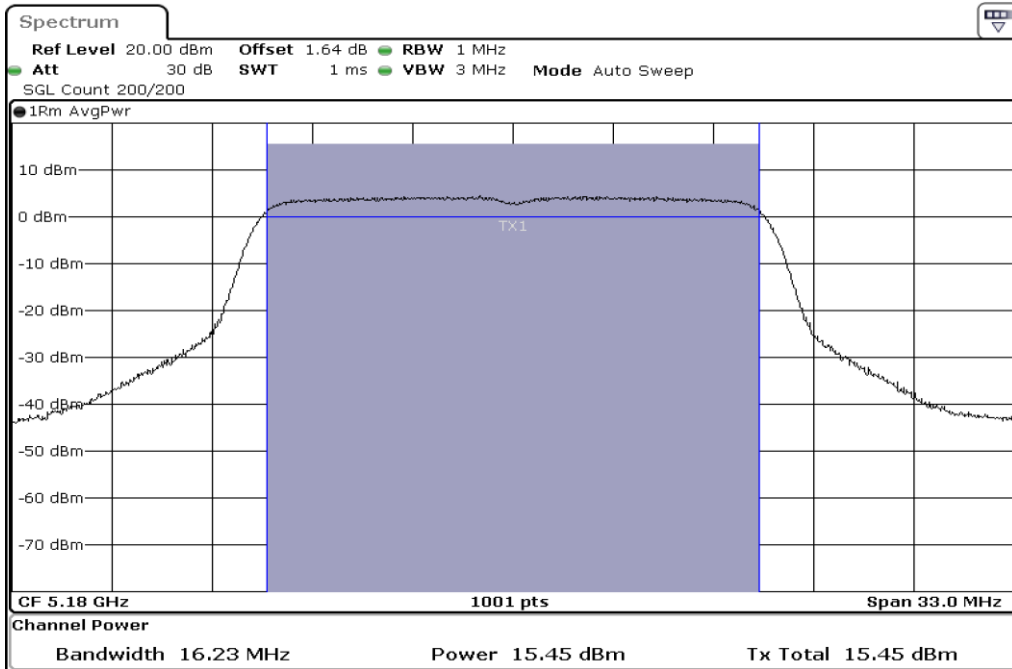

1	Output Power