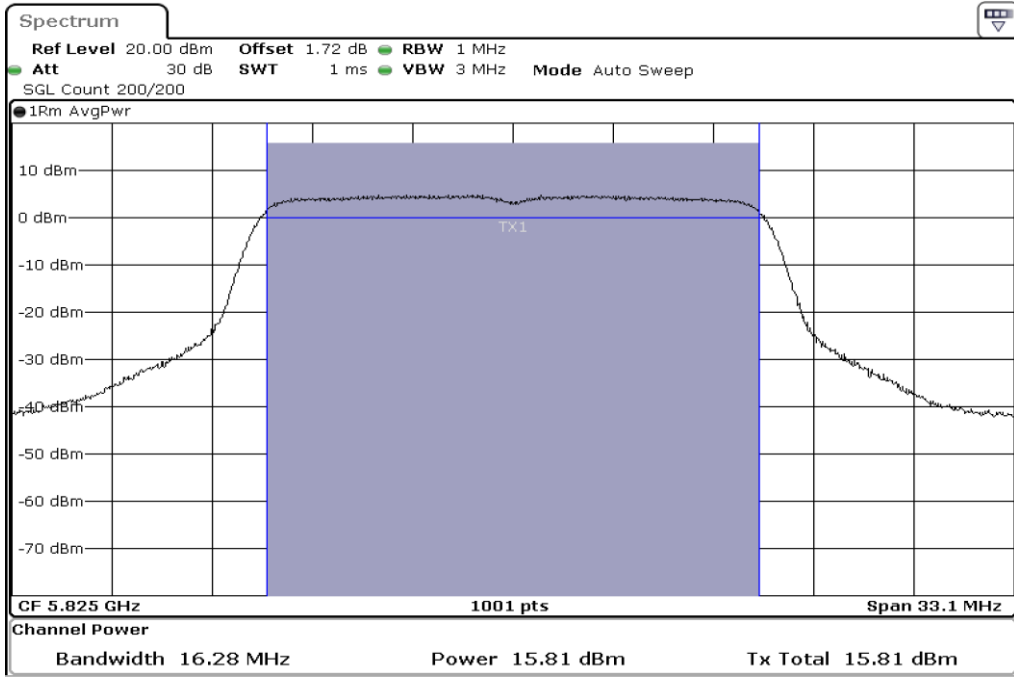

2	Output Power

3	Output Power