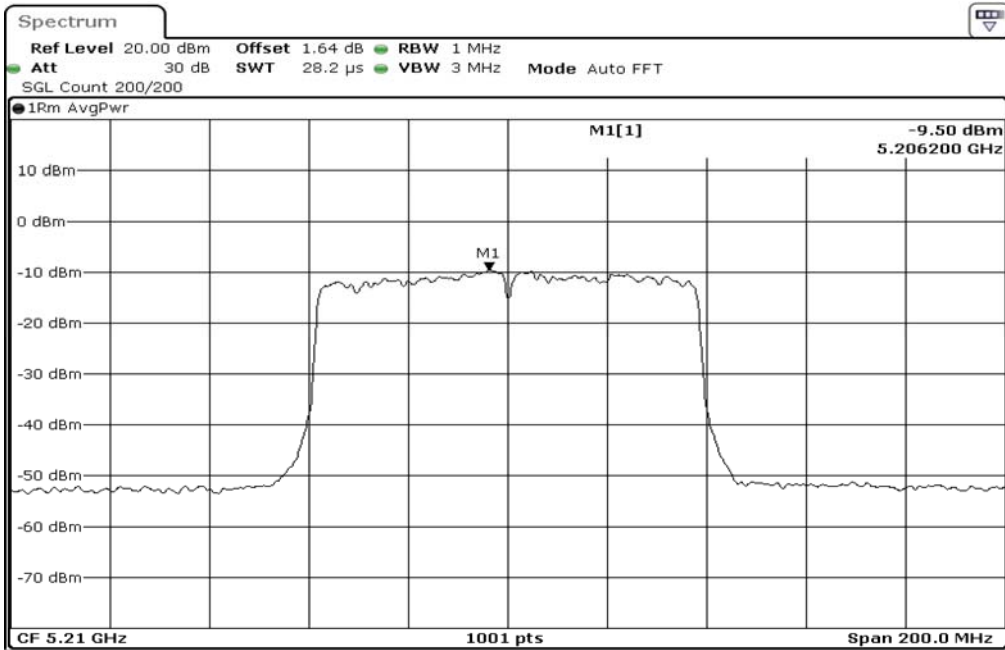

1	Power Spectrul Density