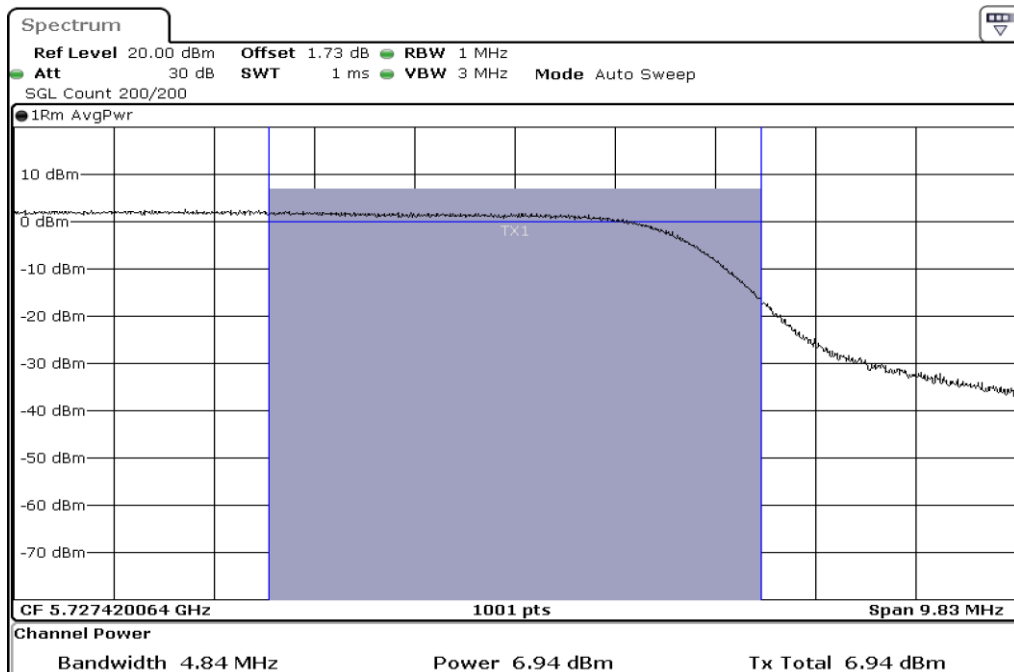

2	Output Power