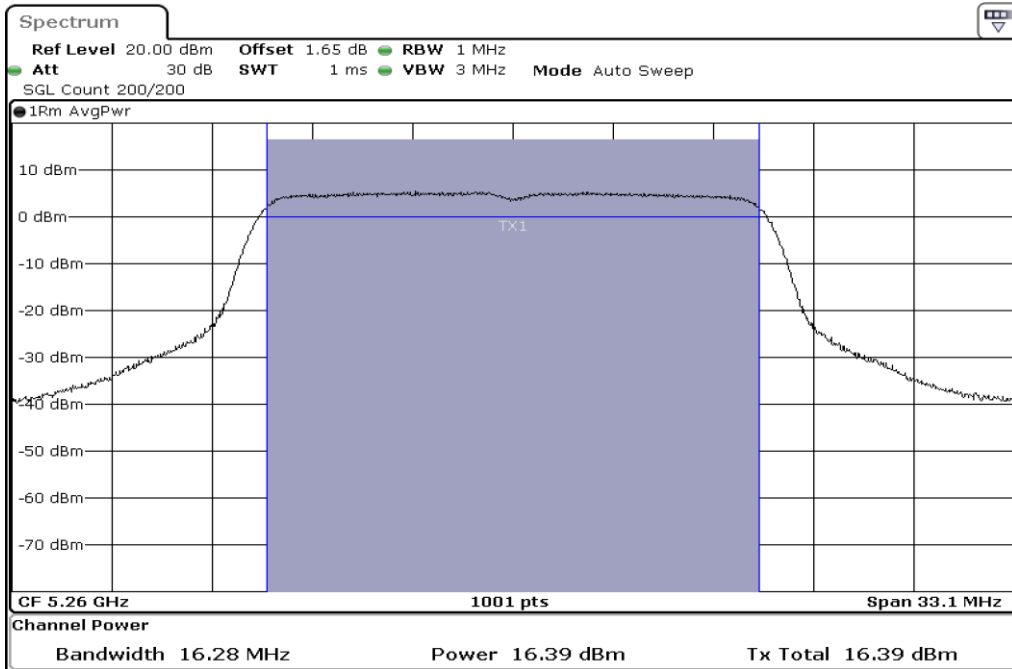

1	Output Power
---	--------------

2	Output Power
---	--------------

3	Output Power
---	--------------

Test Band				WLAN_5GHz			
Antenna				Ant 1			
Test Parameters for Channel Bandwidths							
Test Item	No.	Mode	Channel	Bandwidth	RU Tone	RB index	Verdict
Output Power	1	802.11 a	5260	20 MHz	-	-	Pass
	2	802.11 a	5300	20 MHz	-	-	Pass
	3	802.11 a	5320	20 MHz	-	-	Pass