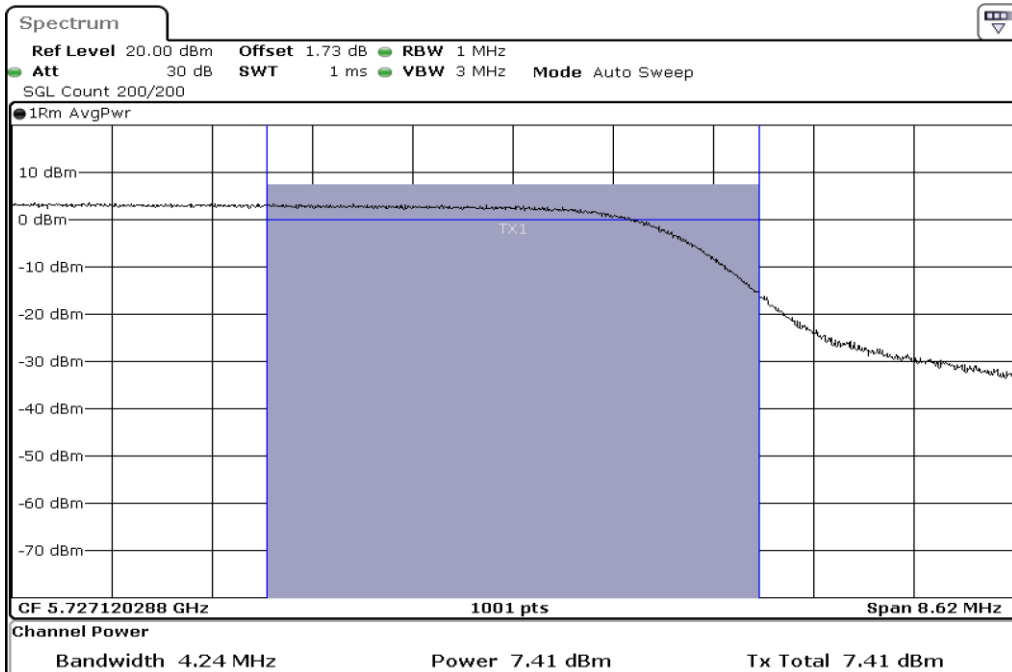

2	Output Power