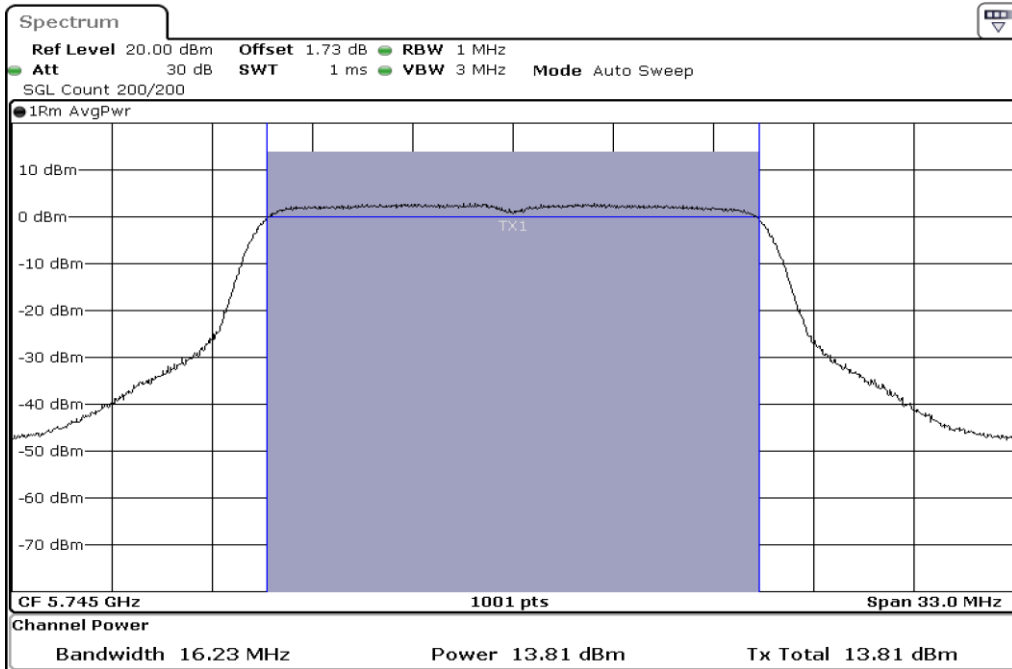

1	Output Power
---	--------------

2	Output Power
---	--------------

3	Output Power
---	--------------

Test Band				WLAN_5GHz			
Antenna				Ant 2			
Test Parameters for Channel Bandwidths							
Test Item	No.	Mode	Channel	Bandwidth	RU Tone	RB index	Verdict
Output Power	1	802.11 a	5745	20 MHz	-	-	Pass
	2	802.11 a	5785	20 MHz	-	-	Pass
	3	802.11 a	5825	20 MHz	-	-	Pass