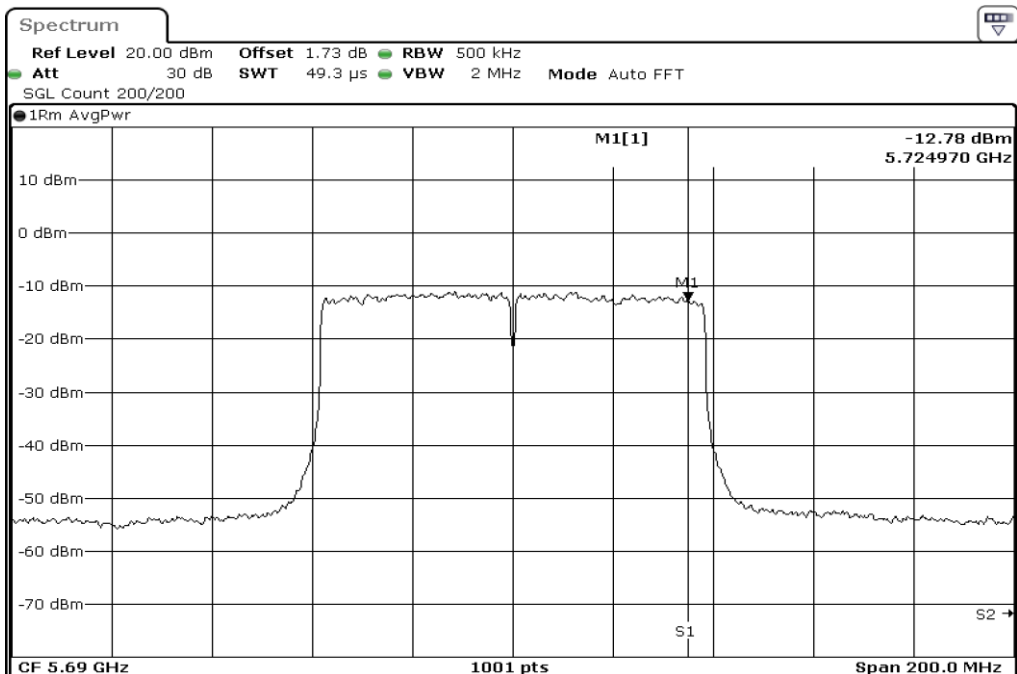

2	Power Spectrul Density