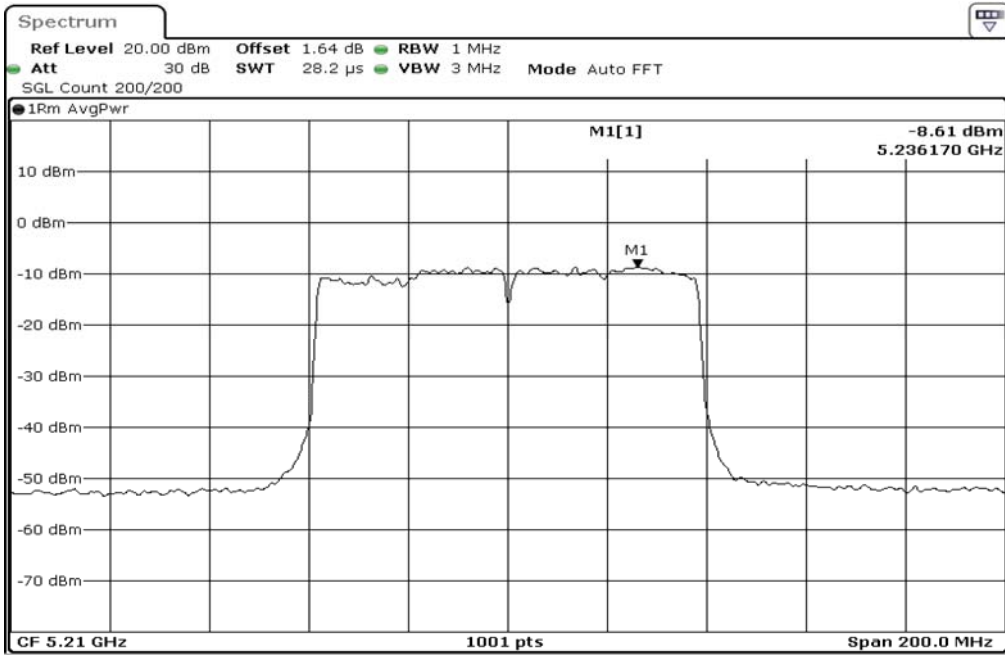

1	Power Spectrul Density