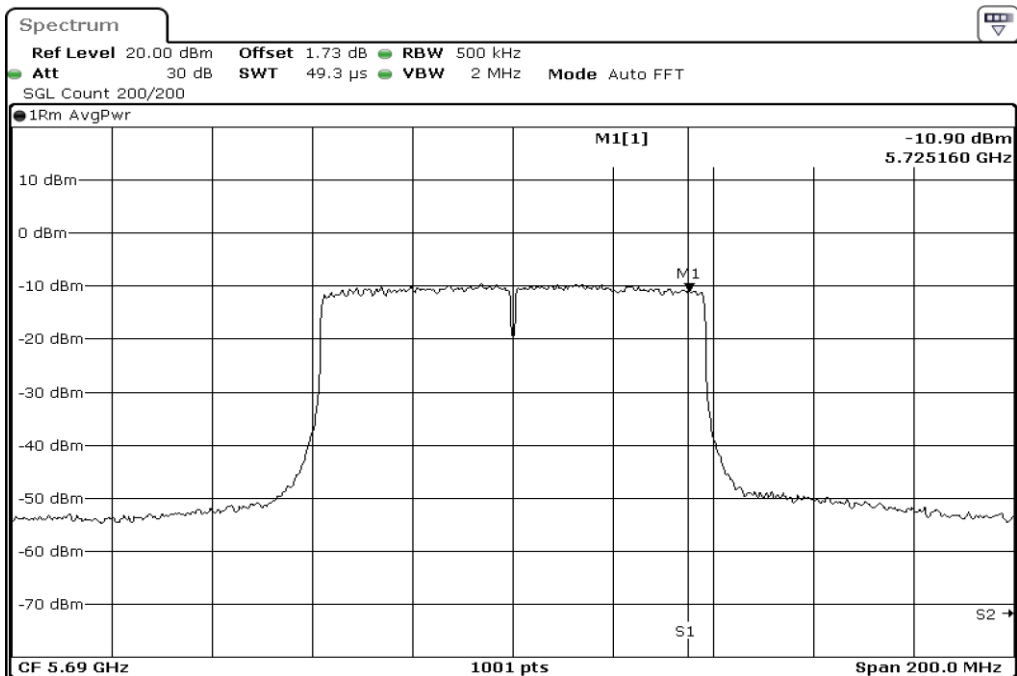

2	Power Spectrul Density