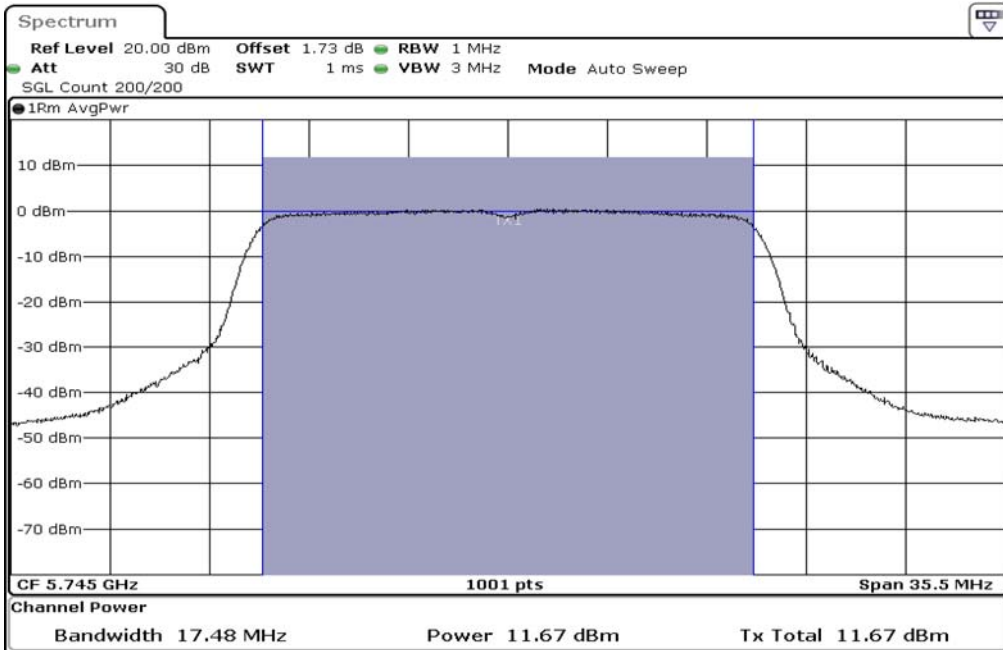

1	Output Power
---	--------------

2	Output Power
---	--------------

3	Output Power
---	--------------

Test Band				WLAN_5GHz			
Antenna				Multiple Antenna (Ant 1)			
Test Parameters for Channel Bandwidths							
Test Item	No.	Mode	Channel	Bandwidth	RU Tone	RB index	Verdict
Output Power	1	802.11 n(HT20)	5745	20 MHz	-	-	Pass
	2	802.11 n(HT20)	5785	20 MHz	-	-	Pass
	3	802.11 n(HT20)	5825	20 MHz	-	-	Pass