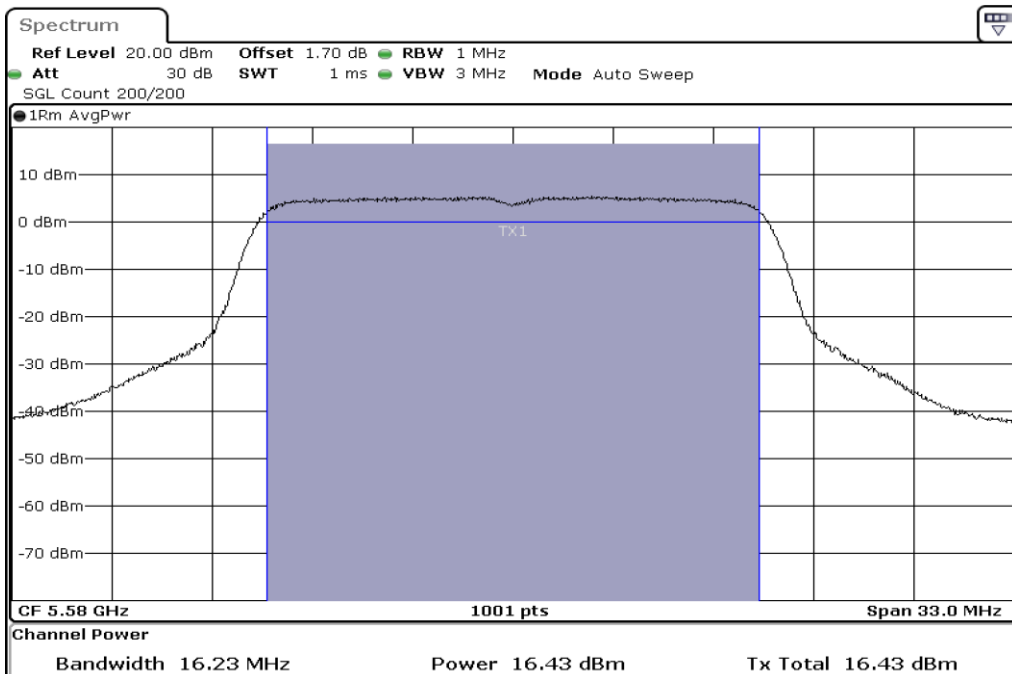

2	Output Power