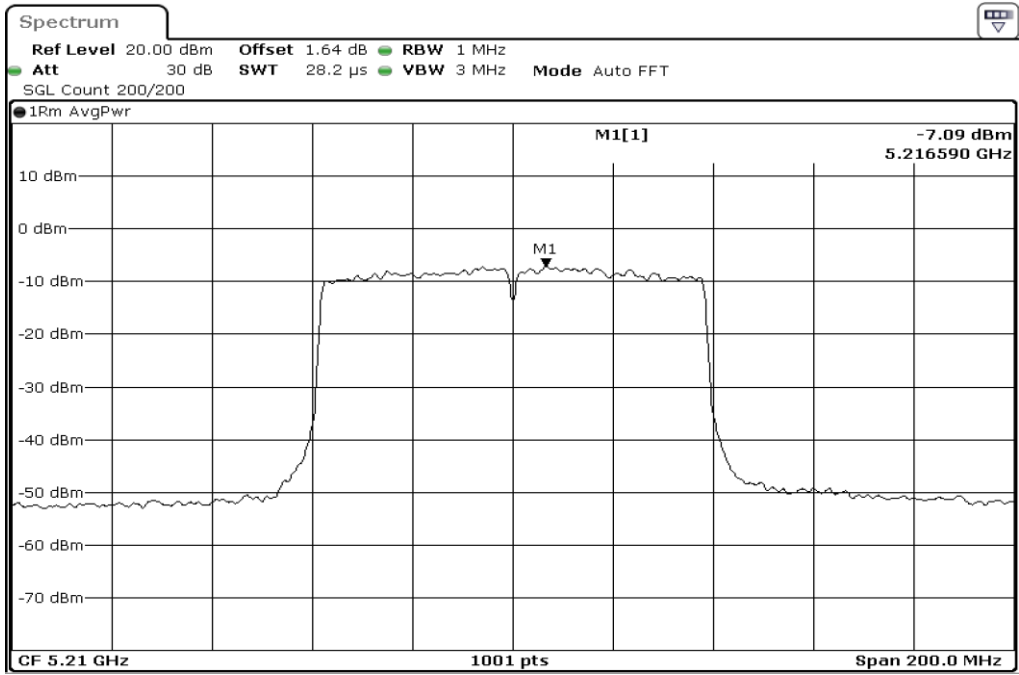

Test Band				WLAN_5GHz			
Antenna				Ant 1			
Test Parameters for Channel Bandwidths							
Test Item	No.	Mode	Channel	Bandwidth	RU Tone	RB index	Verdict
Power Spectrual Density	1	802.11 ac(VHT80)	5775	80 MHz	-	-	Pass

1	Power Spectrul Density
---	------------------------

Test Band				WLAN_5GHz			
Antenna				Ant 1			
Test Parameters for Channel Bandwidths							
Test Item	No.	Mode	Channel	Bandwidth	RU Tone	RB index	Verdict
Power Spectrual Density	1	802.11 ac(VHT80)	5690	80 MHz	-	-	Pass

1	Power Spectrul Density
---	------------------------

2	Power Spectrul Density
---	------------------------

Test Band				WLAN_5GHz			
Antenna				Ant 2			
Test Parameters for Channel Bandwidths							
Test Item	No.	Mode	Channel	Bandwidth	RU Tone	RB index	Verdict
Power Spectrual Density	1	802.11 ac(VHT80)	5210	80 MHz	-	-	Pass