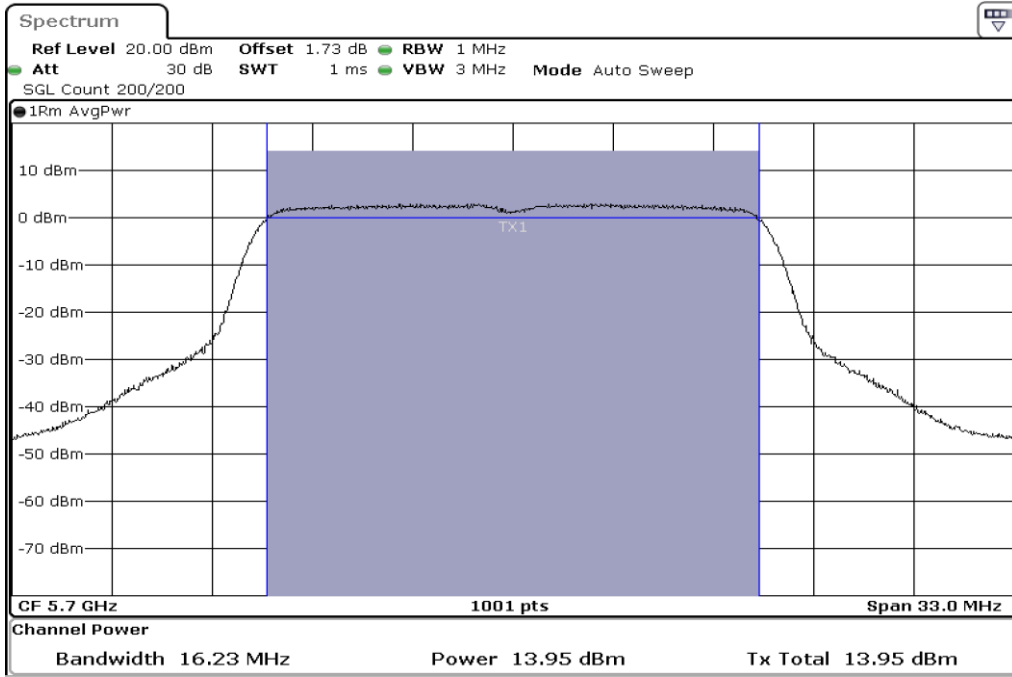

2	Output Power

3	Output Power