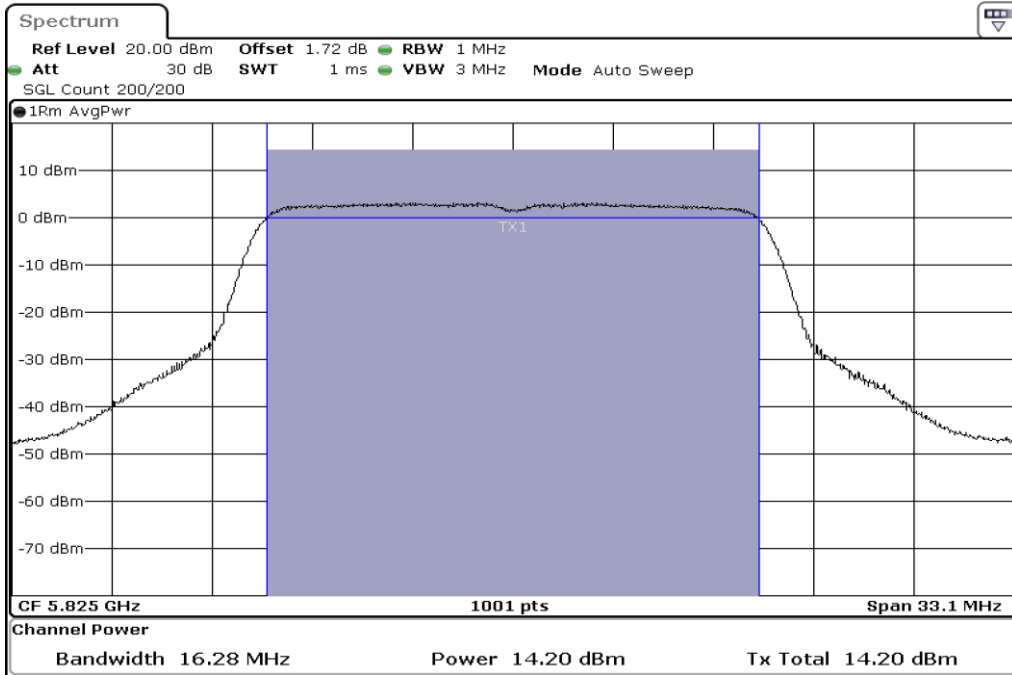

2	Output Power

3	Output Power