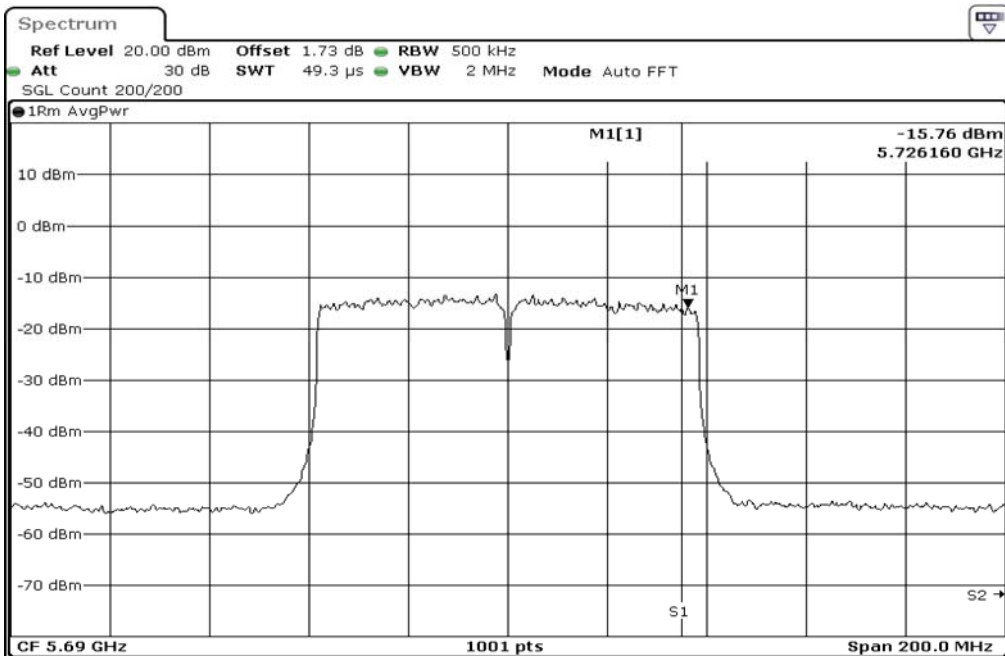

2	Power Spectrul Density