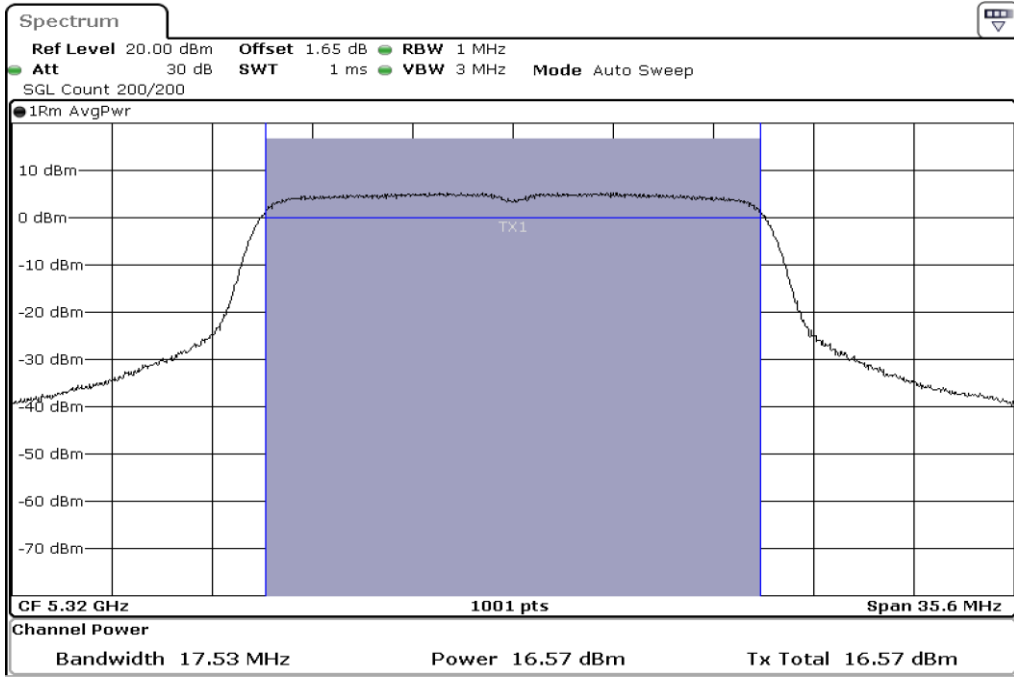

2	Output Power

3	Output Power