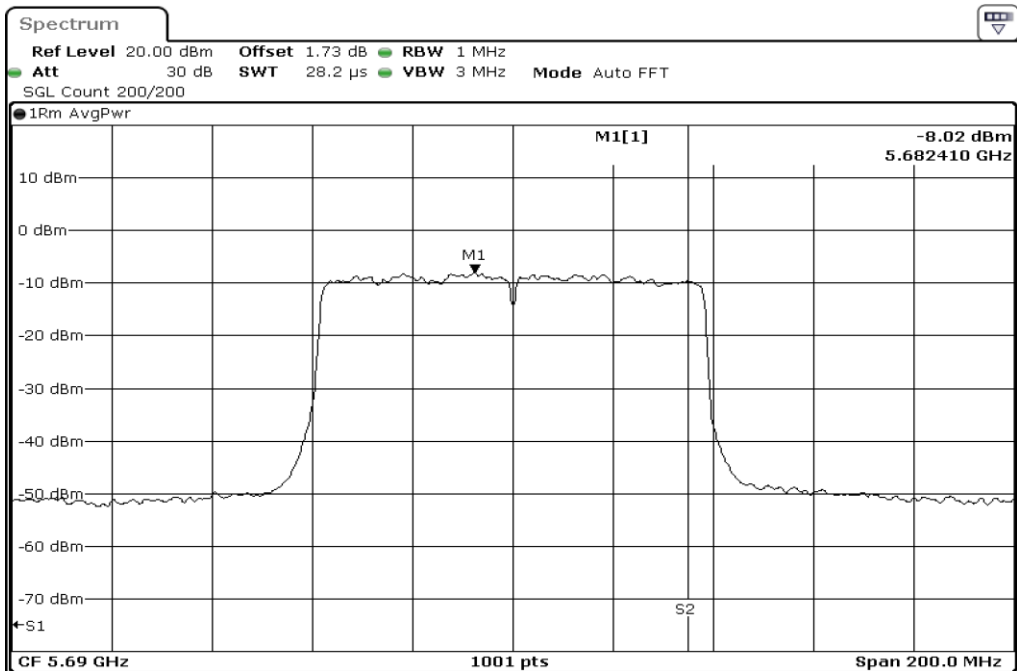

1	Power Spectrul Density