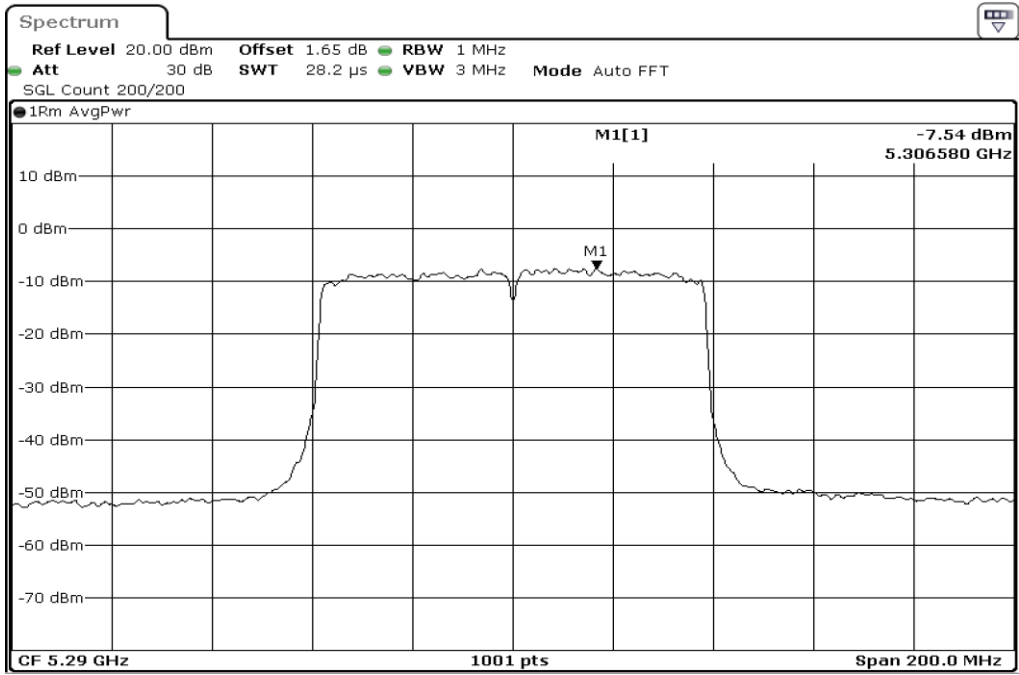

1	Power Spectrul Density
---	------------------------

Test Band				WLAN_5GHz			
Antenna				Ant 1			
Test Parameters for Channel Bandwidths							
Test Item	No.	Mode	Channel	Bandwidth	RU Tone	RB index	Verdict
Power Spectrual Density	1	802.11 ac(VHT80)	5690	80 MHz	-	-	Pass

1	Power Spectrul Density
---	------------------------

2	Power Spectrul Density
---	------------------------

Test Band				WLAN_5GHz			
Antenna				Ant 2			
Test Parameters for Channel Bandwidths							
Test Item	No.	Mode	Channel	Bandwidth	RU Tone	RB index	Verdict
Power Spectrual Density	1	802.11 ac(VHT80)	5210	80 MHz	-	-	Pass

1	Power Spectrul Density
---	------------------------

Test Band				WLAN_5GHz			
Antenna				Ant 2			
Test Parameters for Channel Bandwidths							
Test Item	No.	Mode	Channel	Bandwidth	RU Tone	RB index	Verdict
Power Spectrual Density	1	802.11 ac(VHT80)	5290	80 MHz	-	-	Pass