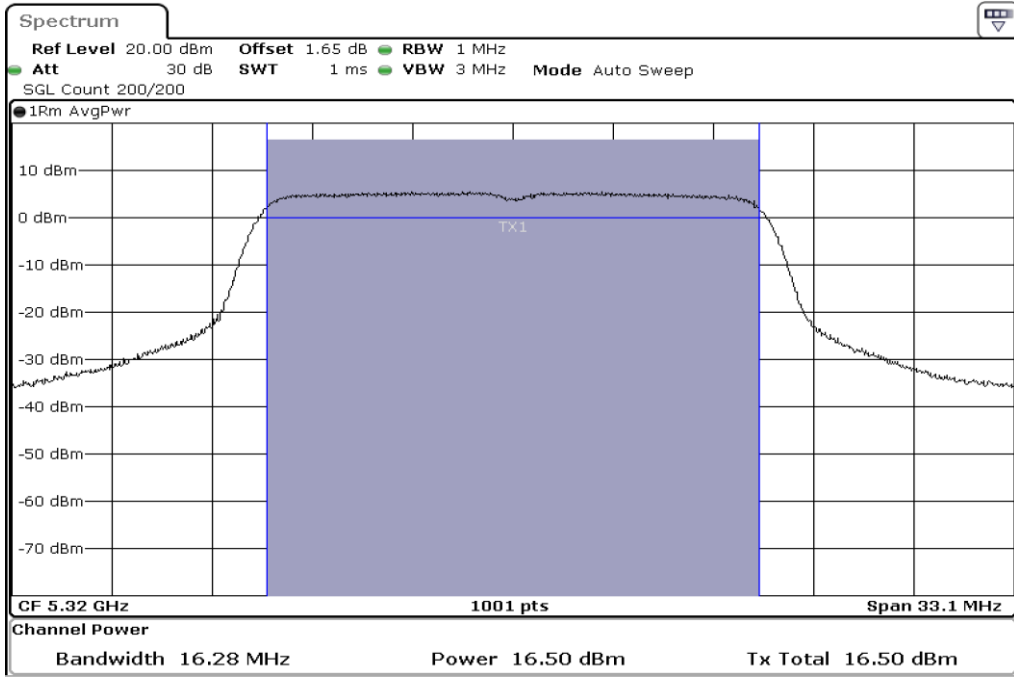

2	Output Power

3	Output Power