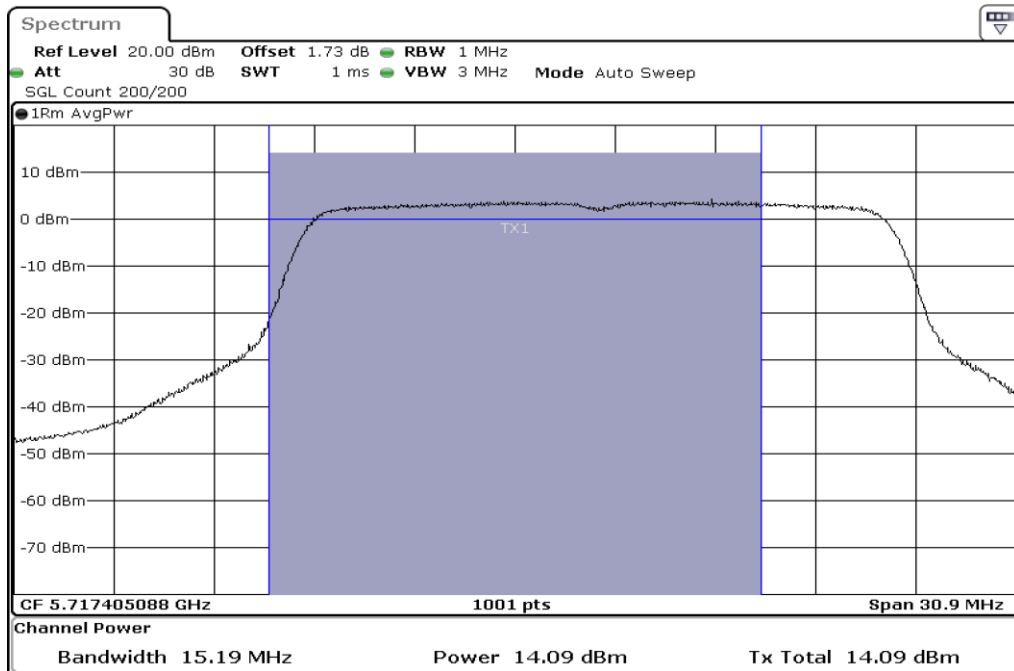

1	Output Power
---	--------------

2	Output Power
---	--------------

3	Output Power
---	--------------

Test Band				WLAN_5GHz			
Antenna				Ant 1			
Test Parameters for Channel Bandwidths							
Test Item	No.	Mode	Channel	Bandwidth	RU Tone	RB index	Verdict
Output Power	1	802.11 n(HT20)	5720	20 MHz	-	-	Pass