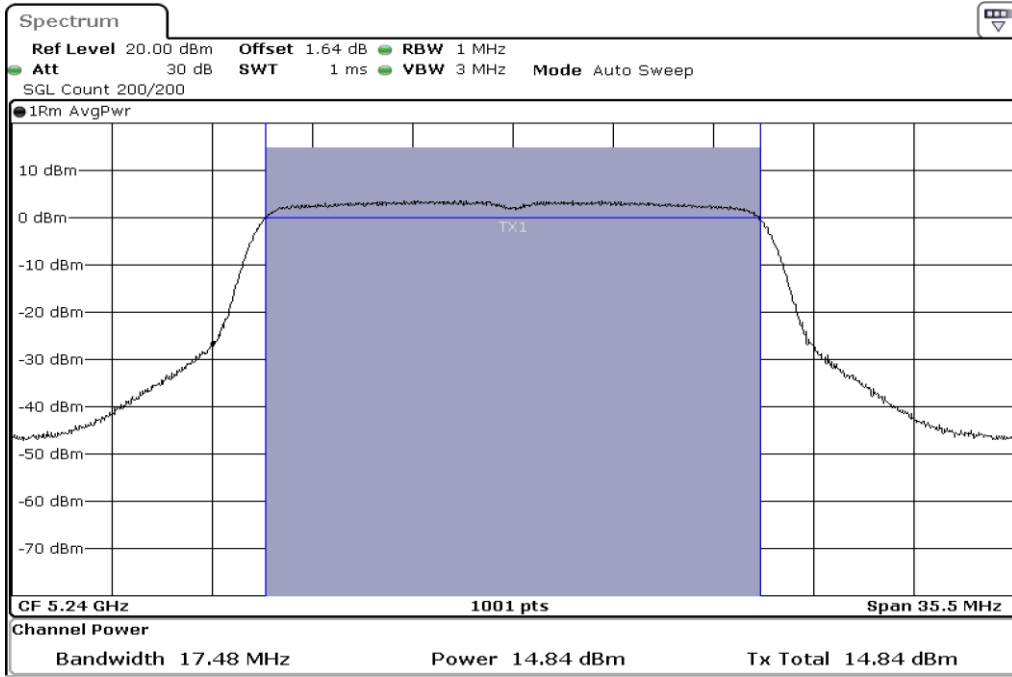

2	Output Power

3	Output Power