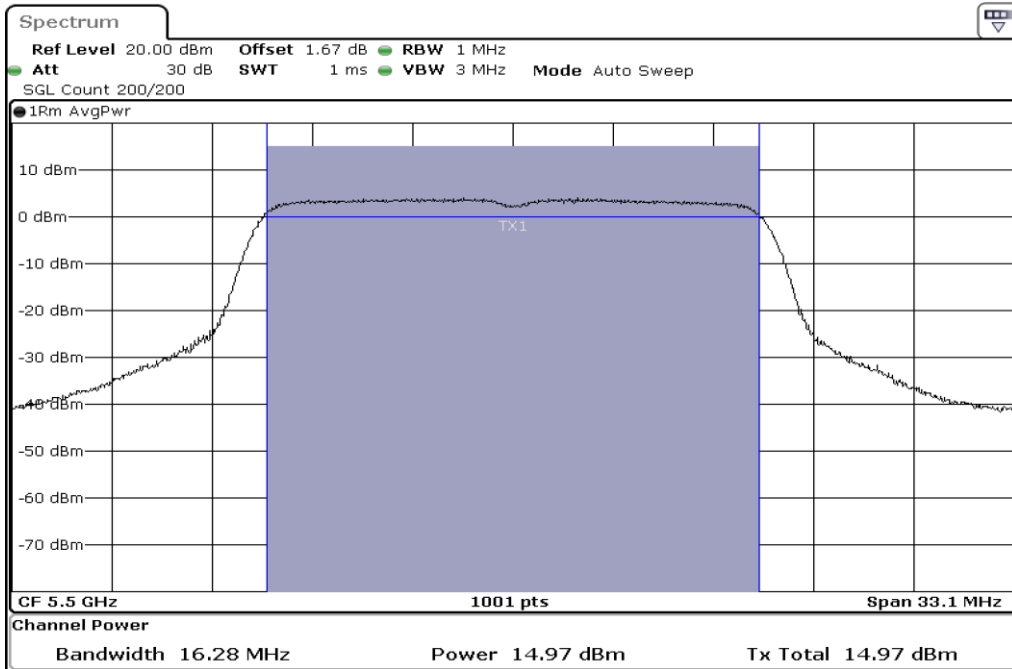

1	Output Power
---	--------------

2	Output Power
---	--------------

3	Output Power
---	--------------

Test Band				WLAN_5GHz			
Antenna				Ant 2			
Test Parameters for Channel Bandwidths							
Test Item	No.	Mode	Channel	Bandwidth	RU Tone	RB index	Verdict
Output Power	1	802.11 a	5500	20 MHz	-	-	Pass
	2	802.11 a	5580	20 MHz	-	-	Pass
	3	802.11 a	5700	20 MHz	-	-	Pass