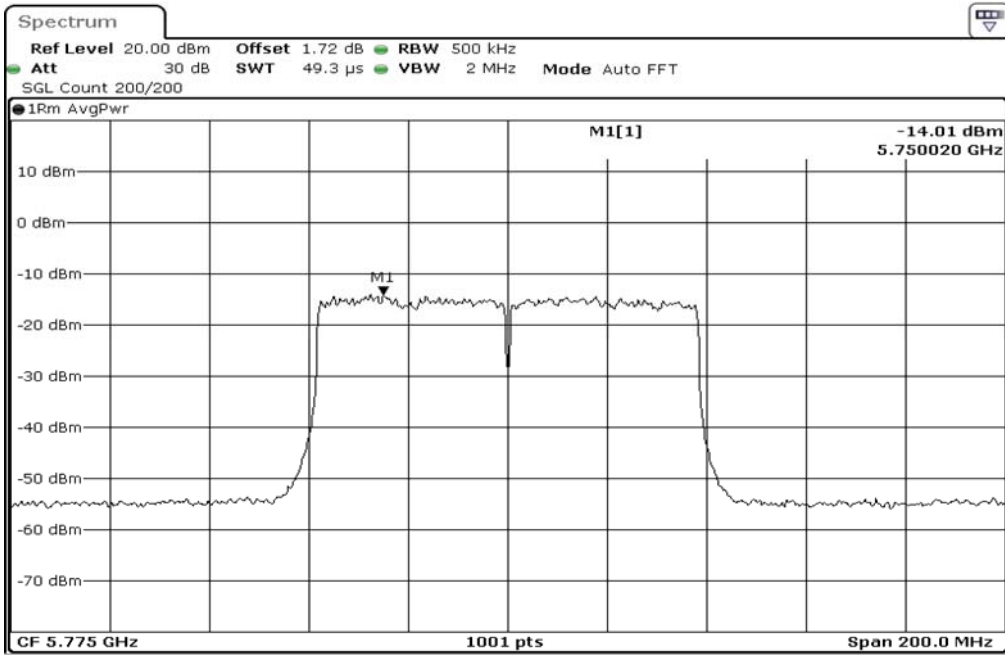

1	Power Spectrul Density