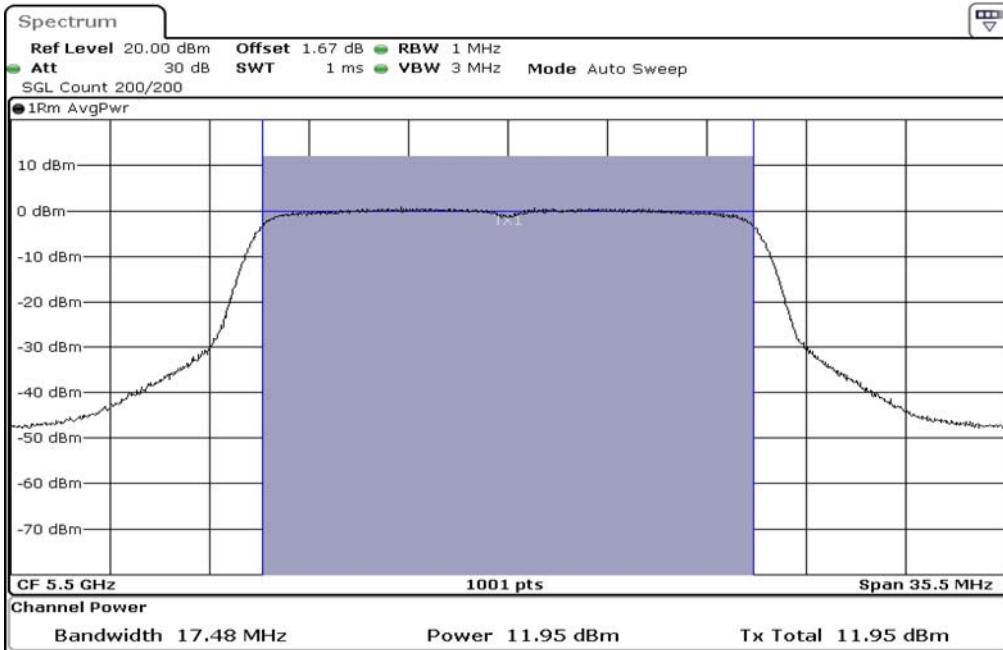

1	Output Power
---	--------------

2	Output Power
---	--------------

3	Output Power
---	--------------

Test Band				WLAN_5GHz			
Antenna				Multiple Antenna (Ant 1)			
Test Parameters for Channel Bandwidths							
Test Item	No.	Mode	Channel	Bandwidth	RU Tone	RB index	Verdict
Output Power	1	802.11 n(HT20)	5500	20 MHz	-	-	Pass
	2	802.11 n(HT20)	5580	20 MHz	-	-	Pass
	3	802.11 n(HT20)	5700	20 MHz	-	-	Pass