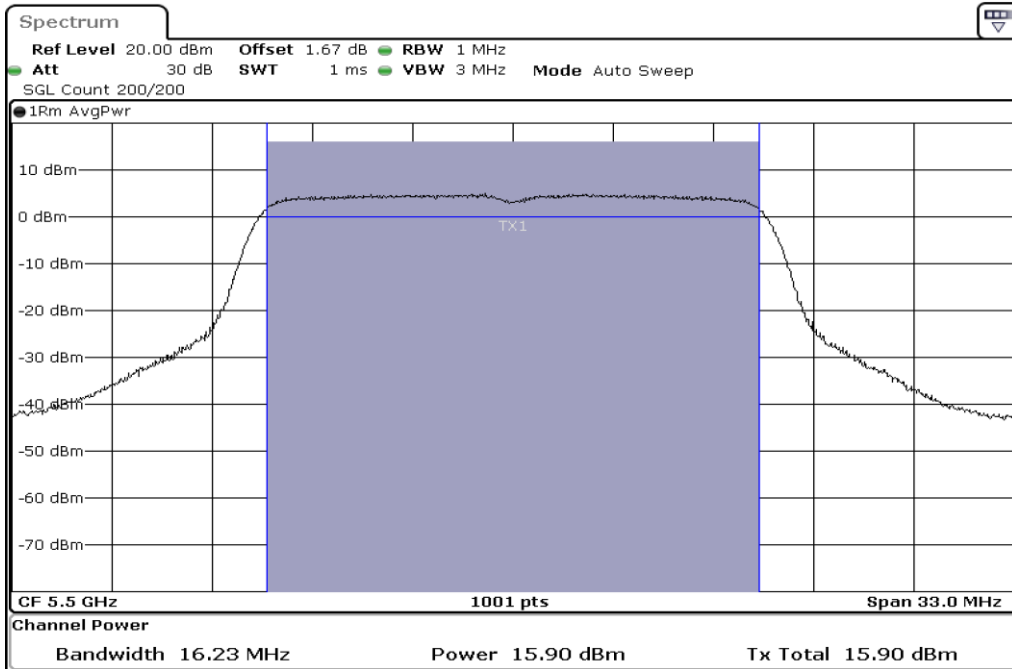

1	Output Power
---	--------------

2	Output Power
---	--------------

3	Output Power
---	--------------

Test Band				WLAN_5GHz			
Antenna				Ant 1			
Test Parameters for Channel Bandwidths							
Test Item	No.	Mode	Channel	Bandwidth	RU Tone	RB index	Verdict
Output Power	1	802.11 a	5500	20 MHz	-	-	Pass
	2	802.11 a	5580	20 MHz	-	-	Pass
	3	802.11 a	5700	20 MHz	-	-	Pass