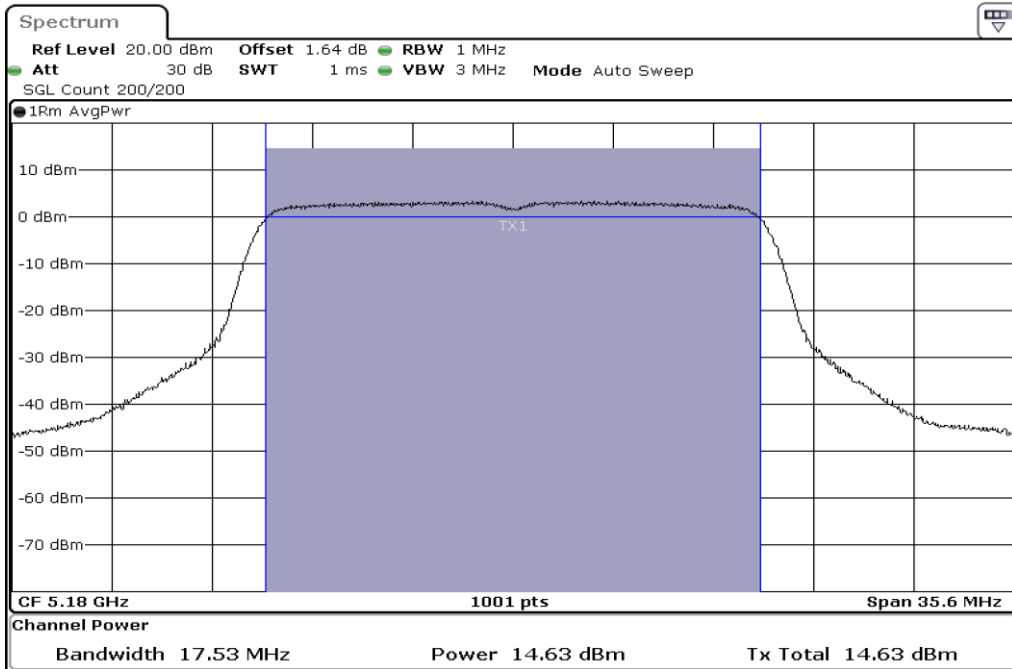

1	Output Power