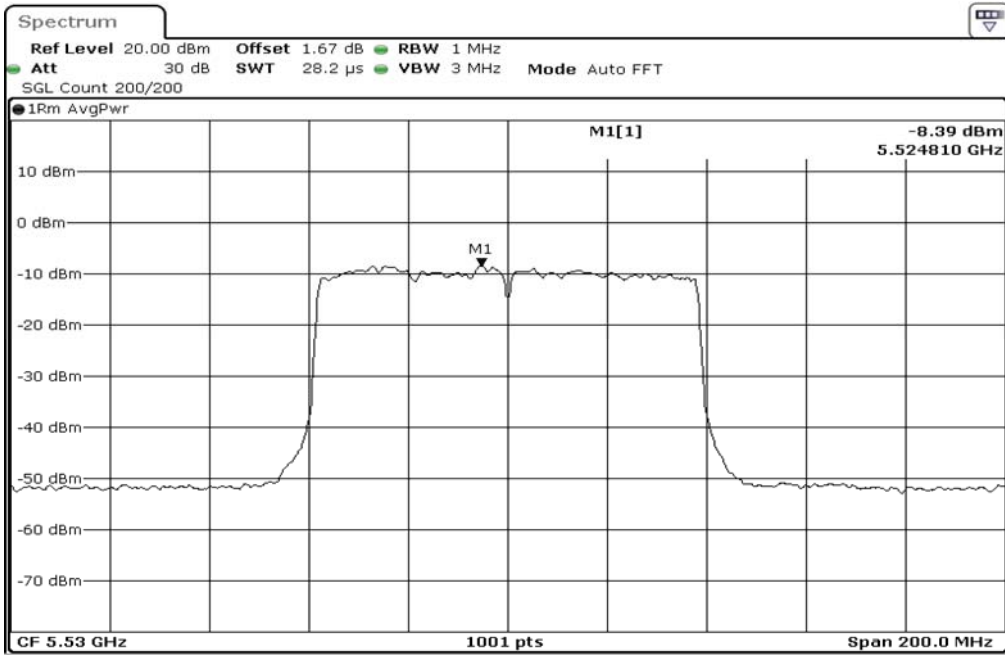

1	Power Spectrul Density