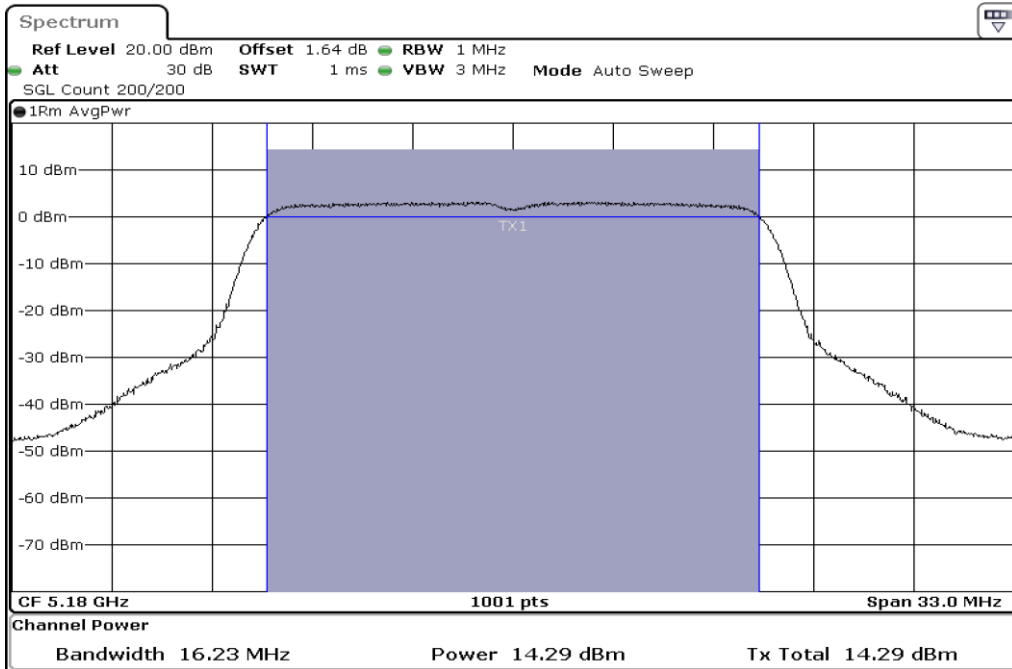

1	Output Power