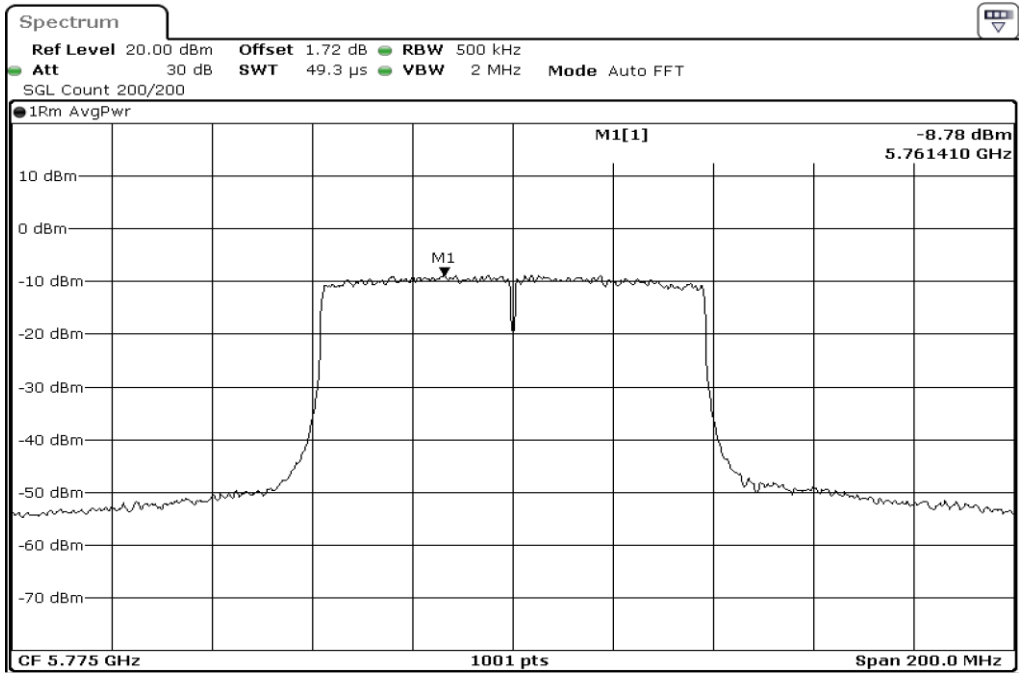

Test Band				WLAN_5GHz			
Antenna				Ant 1			
Test Parameters for Channel Bandwidths							
Test Item	No.	Mode	Channel	Bandwidth	RU Tone	RB index	Verdict
Power Spectrual Density	1	802.11 ac(VHT80)	5775	80 MHz	-	-	Pass

1	Power Spectrul Density
---	------------------------

Test Band				WLAN_5GHz			
Antenna				Ant 1			
Test Parameters for Channel Bandwidths							
Test Item	No.	Mode	Channel	Bandwidth	RU Tone	RB index	Verdict
Power Spectrual Density	1	802.11 ac(VHT80)	5690	80 MHz	-	-	Pass