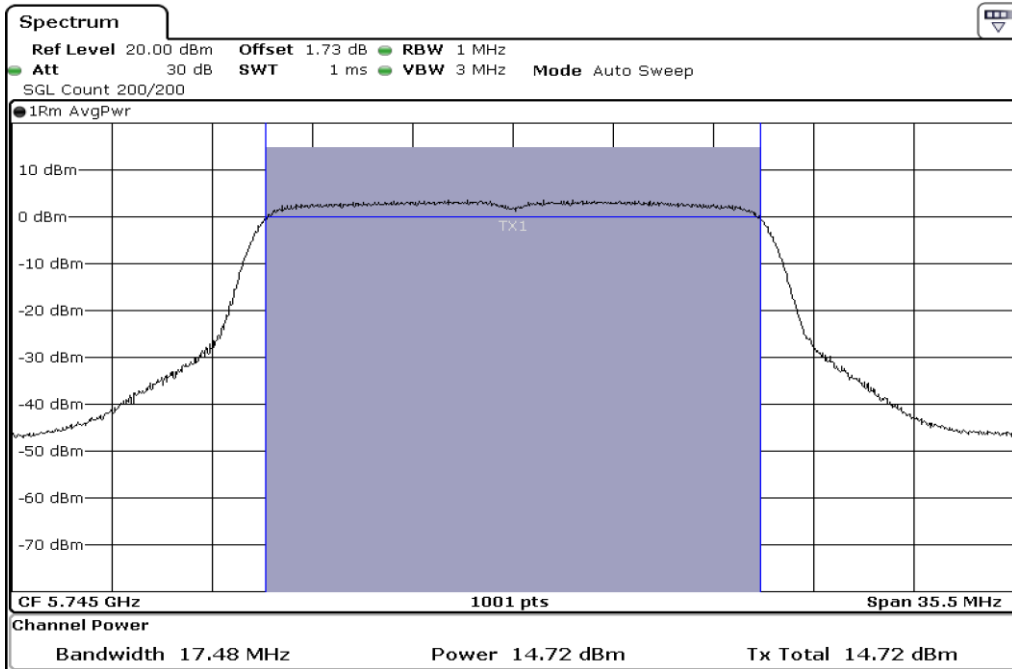

1	Output Power
---	--------------

2	Output Power
---	--------------

3	Output Power
---	--------------

Test Band				WLAN_5GHz			
Antenna				Ant 1			
Test Parameters for Channel Bandwidths							
Test Item	No.	Mode	Channel	Bandwidth	RU Tone	RB index	Verdict
Output Power	1	802.11 n(HT20)	5745	20 MHz	-	-	Pass
	2	802.11 n(HT20)	5785	20 MHz	-	-	Pass
	3	802.11 n(HT20)	5825	20 MHz	-	-	Pass