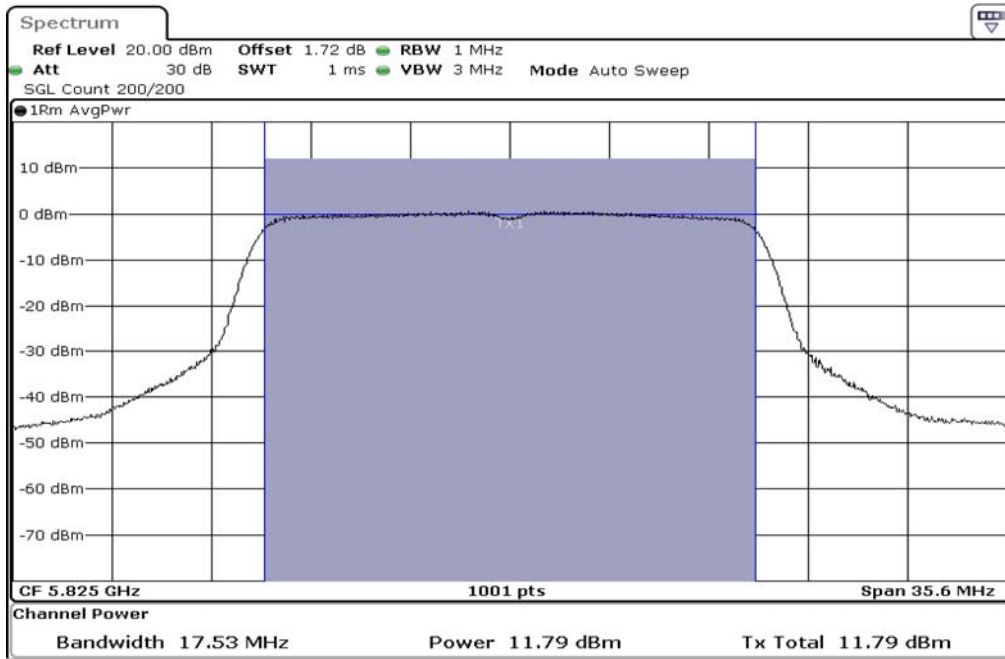

2	Output Power

3	Output Power