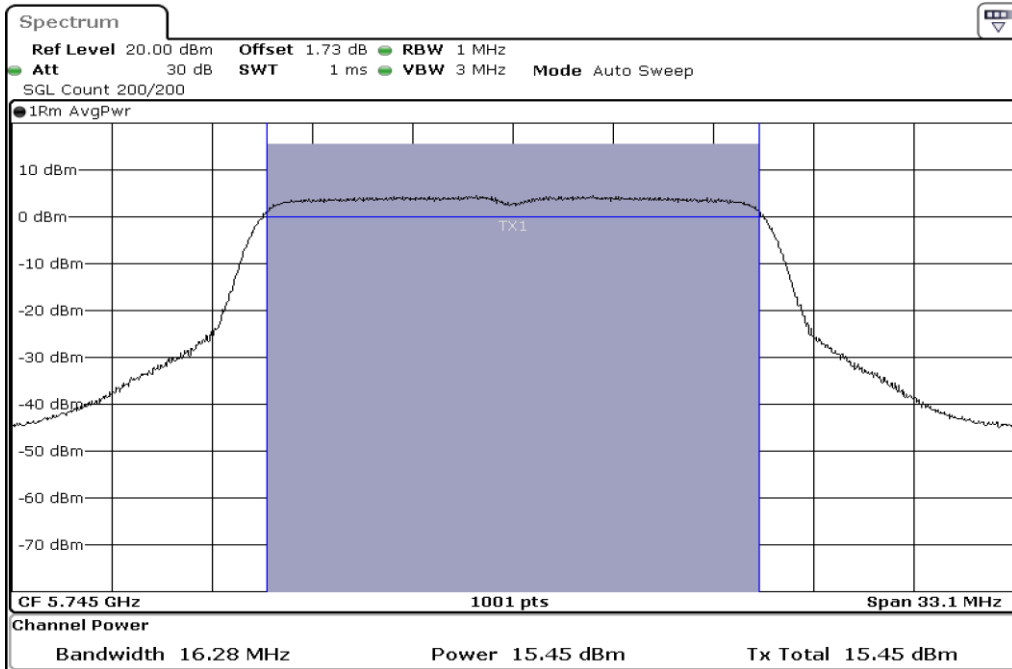

1	Output Power