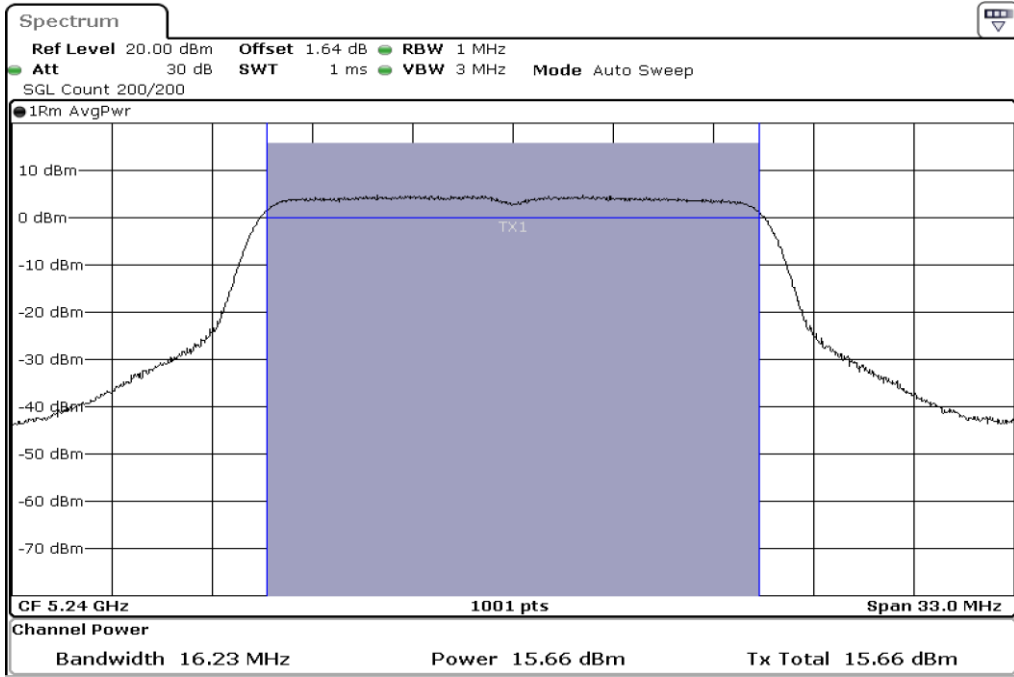

2	Output Power

3	Output Power