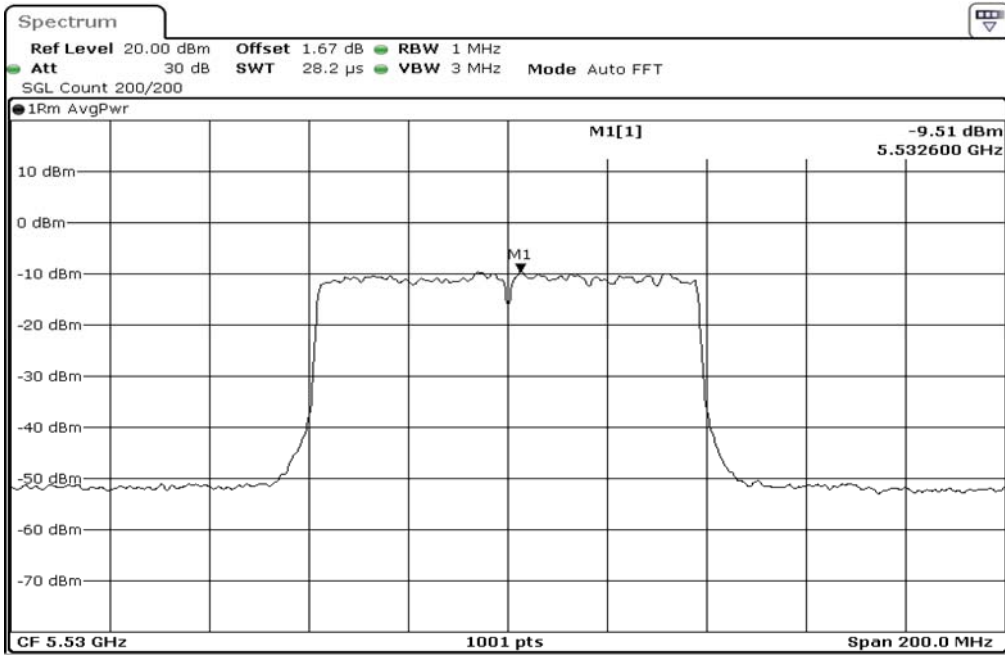

1	Power Spectrul Density