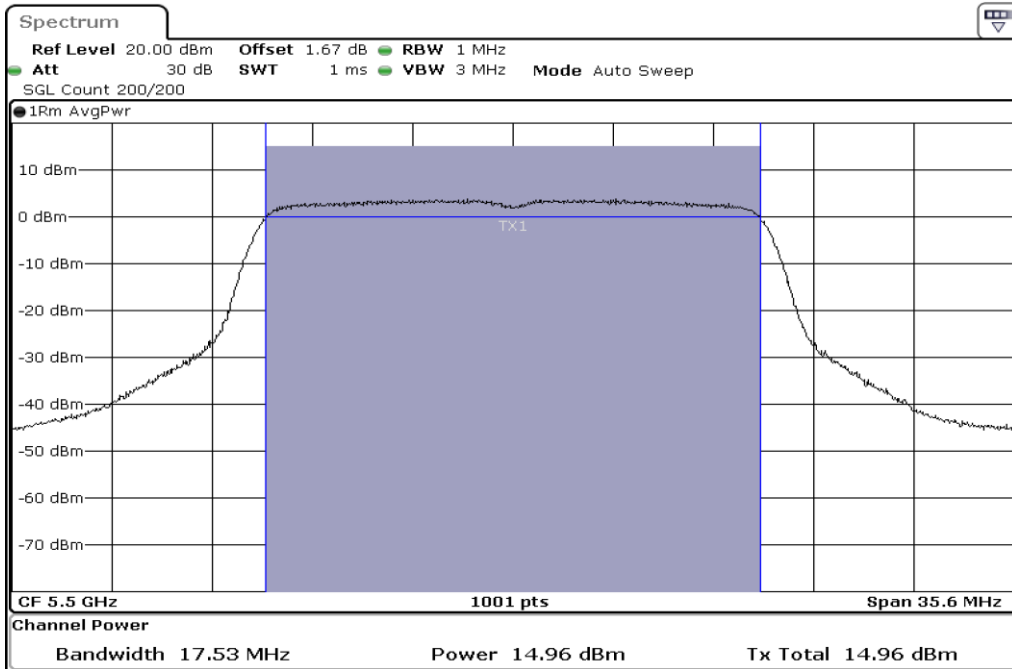

1	Output Power
---	--------------

2	Output Power
---	--------------

3	Output Power
---	--------------

Test Band				WLAN_5GHz			
Antenna				Ant 1			
Test Parameters for Channel Bandwidths							
Test Item	No.	Mode	Channel	Bandwidth	RU Tone	RB index	Verdict
Output Power	1	802.11 n(HT20)	5500	20 MHz	-	-	Pass
	2	802.11 n(HT20)	5580	20 MHz	-	-	Pass
	3	802.11 n(HT20)	5700	20 MHz	-	-	Pass