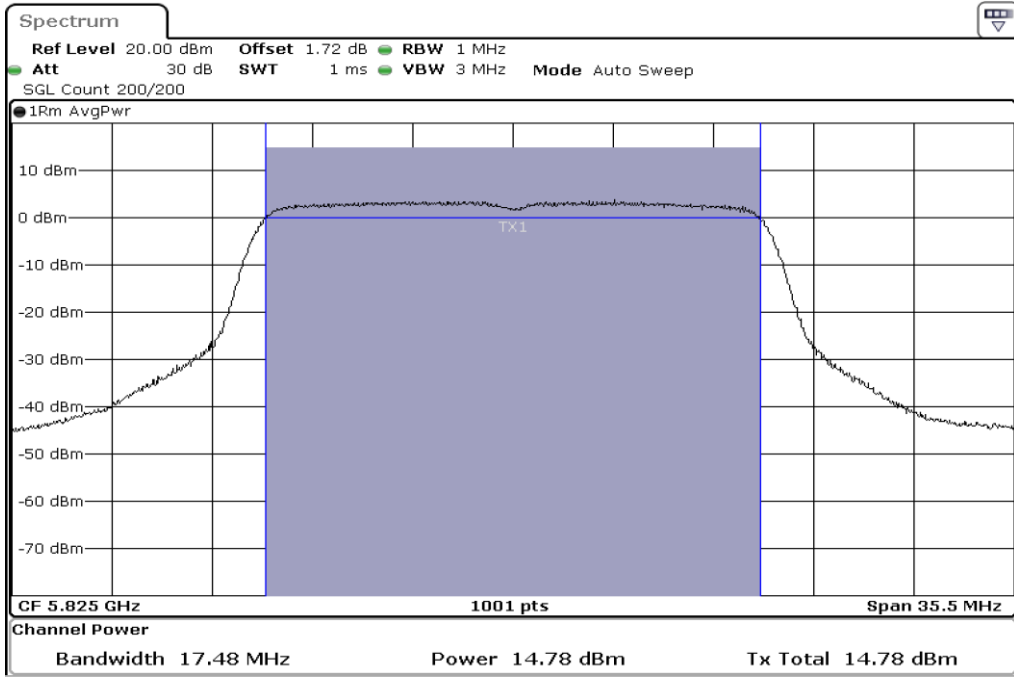

2	Output Power

3	Output Power