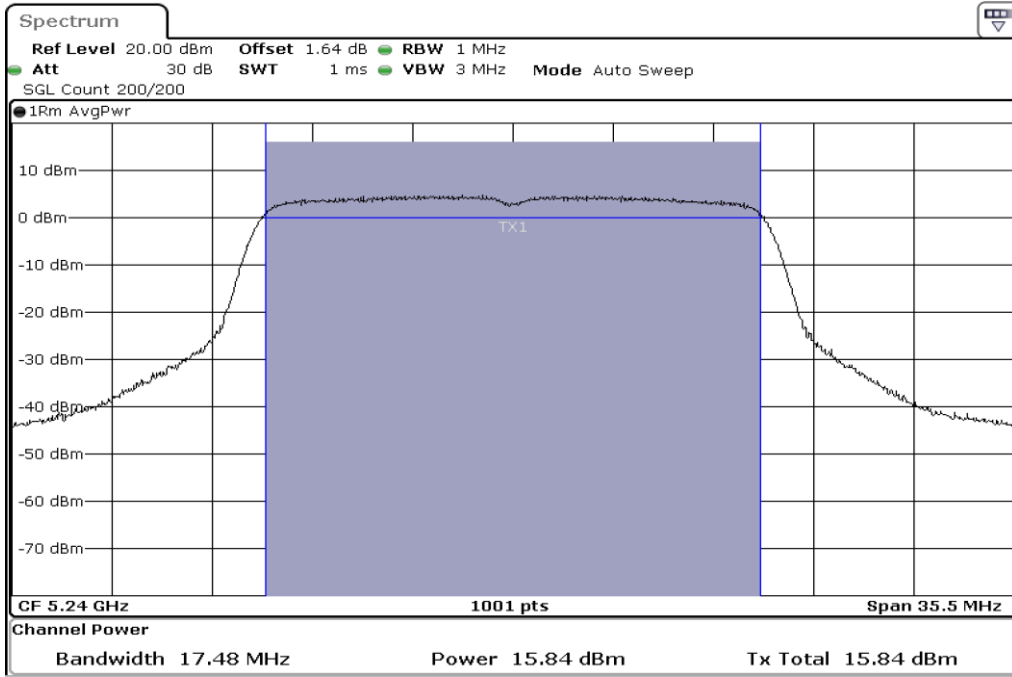

2	Output Power

3	Output Power