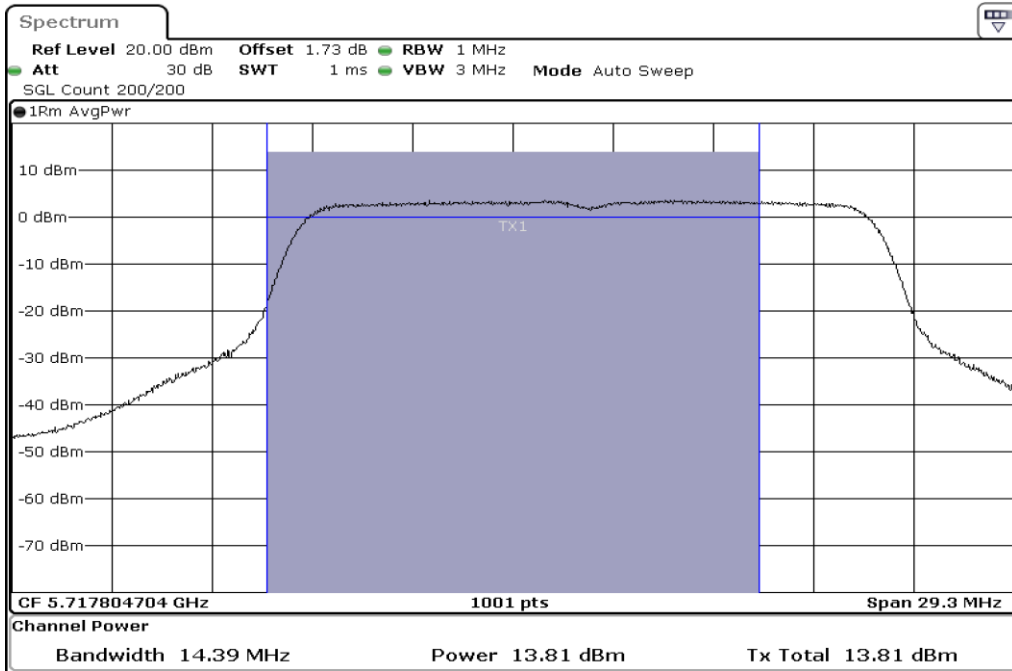

1	Output Power
---	--------------

2	Output Power
---	--------------

3	Output Power
---	--------------

Test Band				WLAN_5GHz			
Antenna				Ant 2			
Test Parameters for Channel Bandwidths							
Test Item	No.	Mode	Channel	Bandwidth	RU Tone	RB index	Verdict
Output Power	1	802.11 a	5720	20 MHz	-	-	Pass