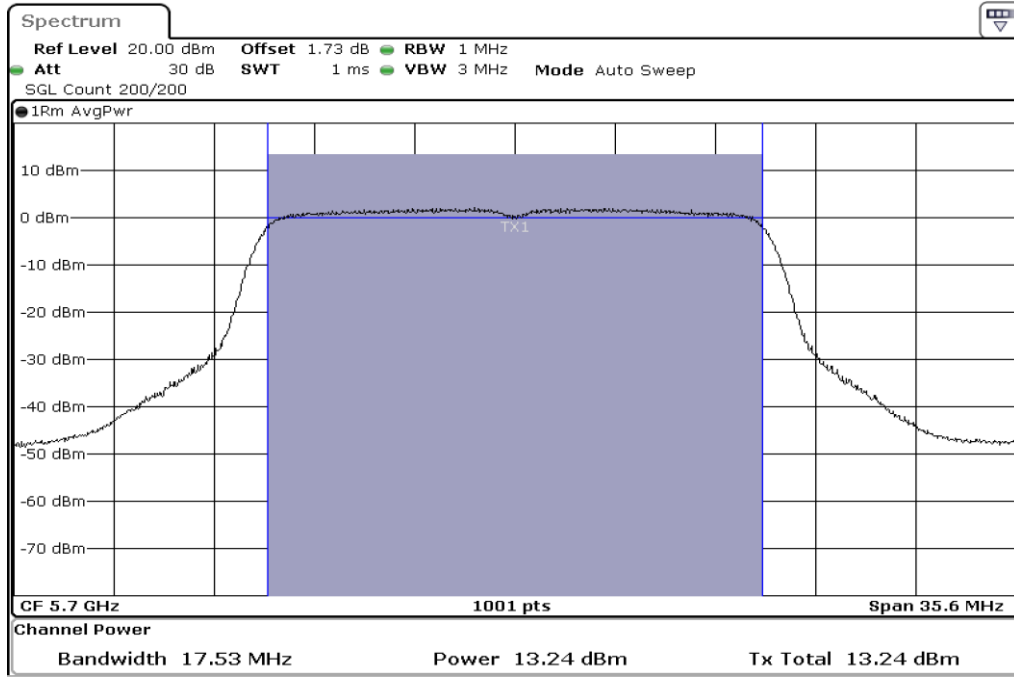

2	Output Power

3	Output Power