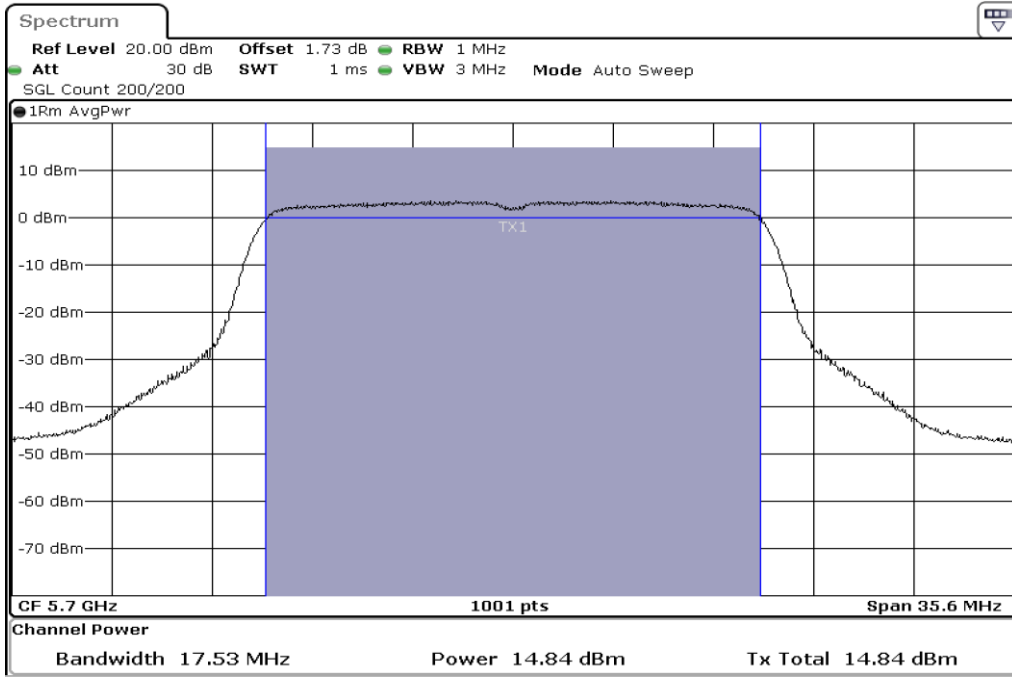

2	Output Power

3	Output Power