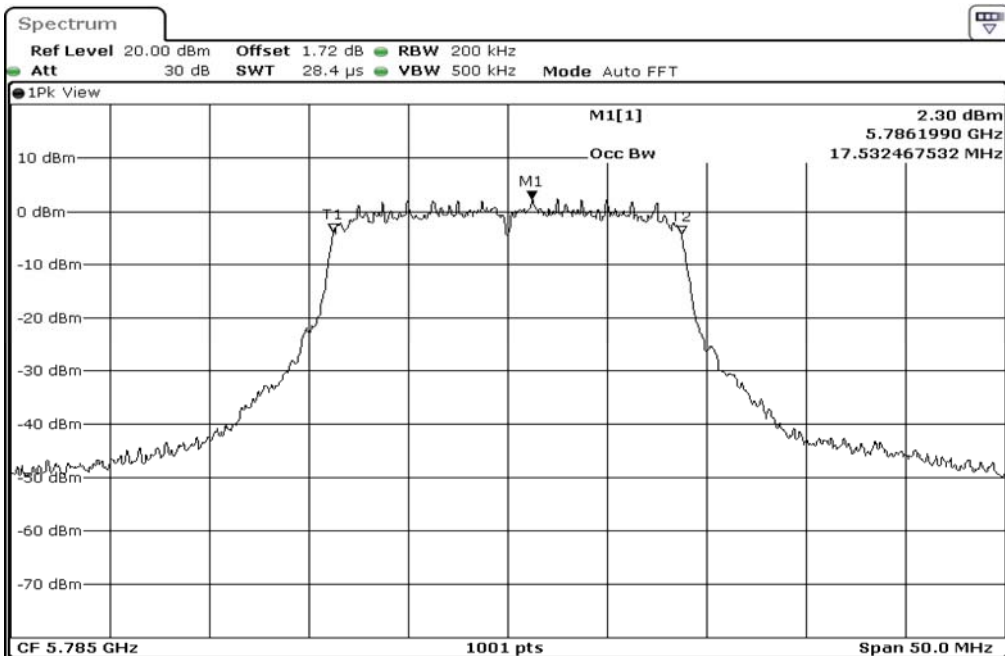

1	99% Occupied Bandwidth