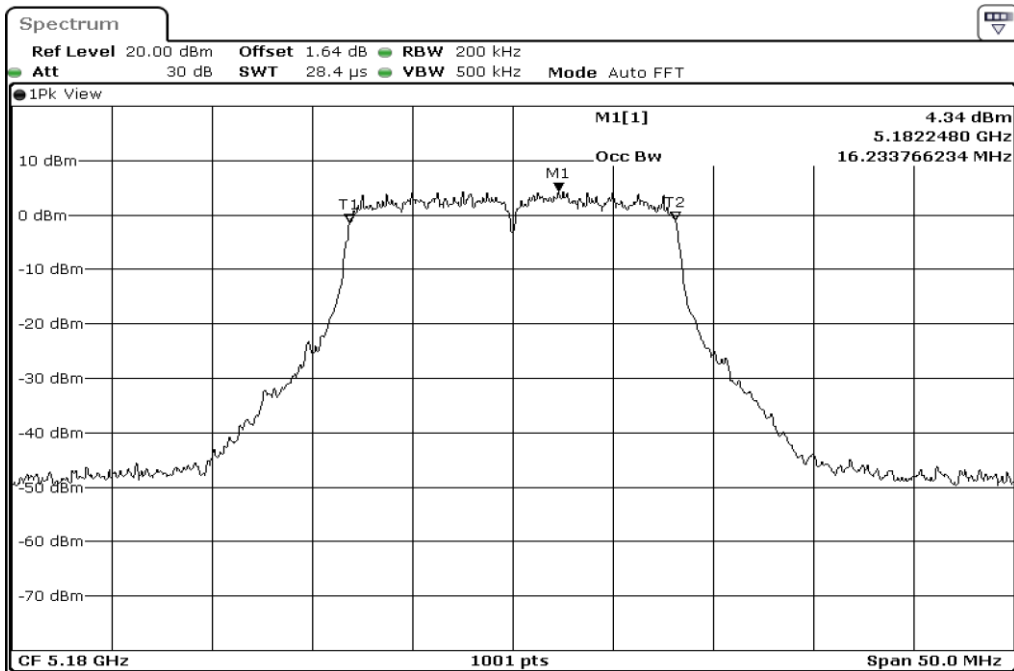

1	99% Occupied Bandwidth
---	------------------------

2	99% Occupied Bandwidth
---	------------------------

3	99% Occupied Bandwidth
---	------------------------

Test Band				WLAN_5GHz			
Antenna				Ant 2			
Test Parameters for Channel Bandwidths							
Test Item	No.	Mode	Channel	Bandwidth	RU Tone	RB index	Verdict
99%	1	802.11 a	5180	20 MHz	-	-	Pass
Occupied	2	802.11 a	5220	20 MHz	-	-	Pass
Bandwidth	3	802.11 a	5240	20 MHz	-	-	Pass