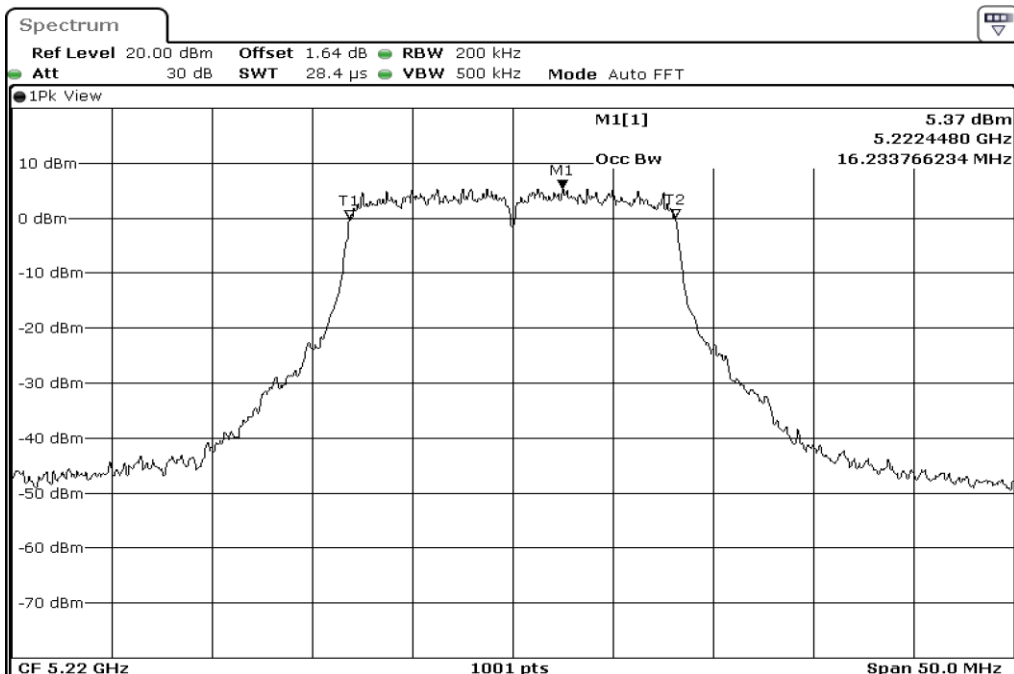

2	99% Occupied Bandwidth