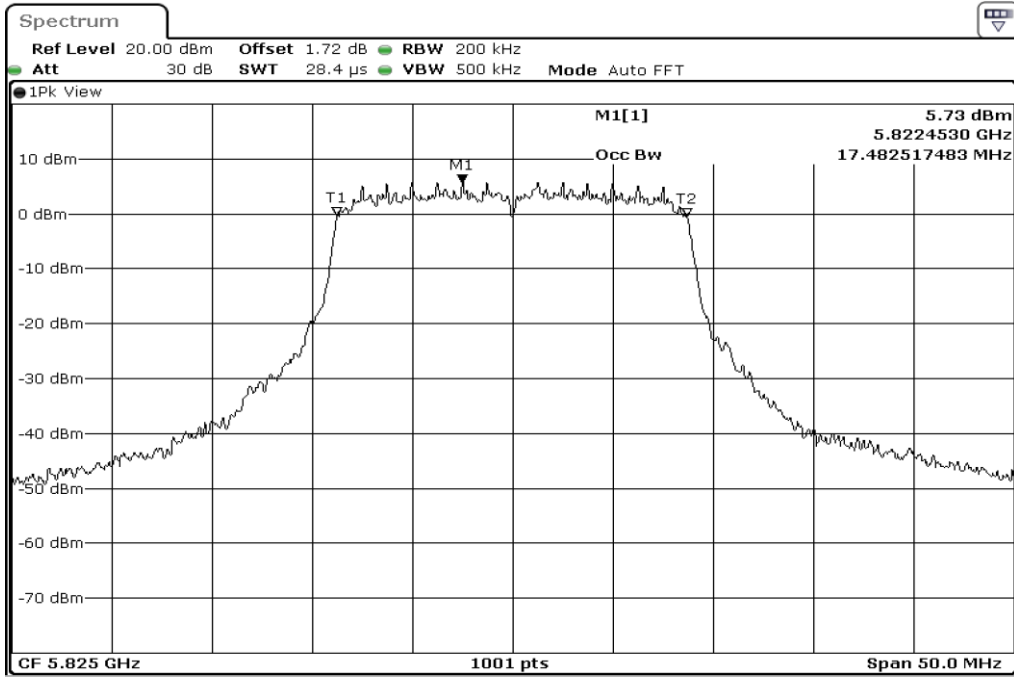

3	99% Occupied Bandwidth