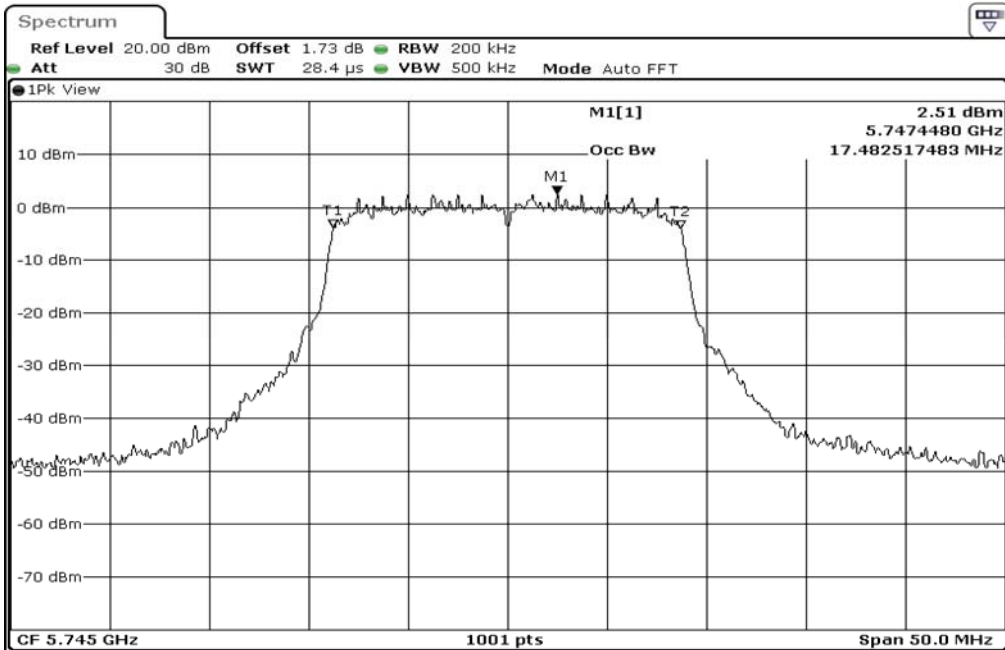

1	99% Occupied Bandwidth
---	------------------------

2	99% Occupied Bandwidth
---	------------------------

3	99% Occupied Bandwidth
---	------------------------

Test Band				WLAN_5GHz			
Antenna				Multiple Antenna (Ant 1)			
Test Parameters for Channel Bandwidths							
Test Item	No.	Mode	Channel	Bandwidth	RU Tone	RB index	Verdict
99% Occupied Bandwidth	1	802.11 n(HT20)	5745	20 MHz	-	-	Pass
99% Occupied Bandwidth	2	802.11 n(HT20)	5785	20 MHz	-	-	Pass
99% Occupied Bandwidth	3	802.11 n(HT20)	5825	20 MHz	-	-	Pass