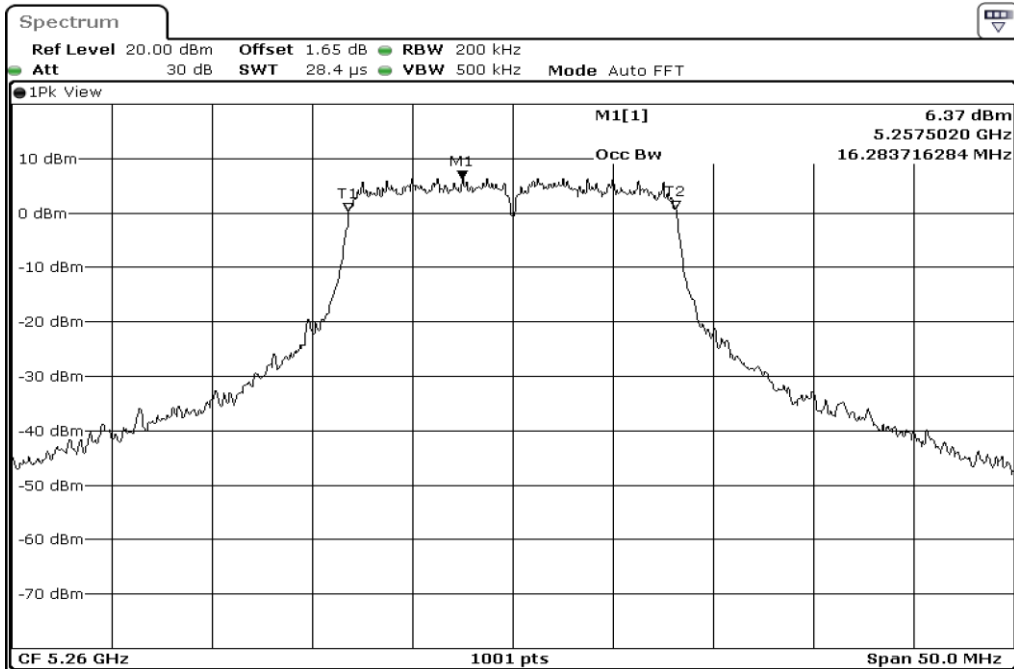

1	99% Occupied Bandwidth
---	------------------------

2	99% Occupied Bandwidth
---	------------------------

3	99% Occupied Bandwidth
---	------------------------

Test Band				WLAN_5GHz			
Antenna				Ant 1			
Test Parameters for Channel Bandwidths							
Test Item	No.	Mode	Channel	Bandwidth	RU Tone	RB index	Verdict
99%	1	802.11 a	5260	20 MHz	-	-	Pass
Occupied	2	802.11 a	5300	20 MHz	-	-	Pass
Bandwidth	3	802.11 a	5320	20 MHz	-	-	Pass