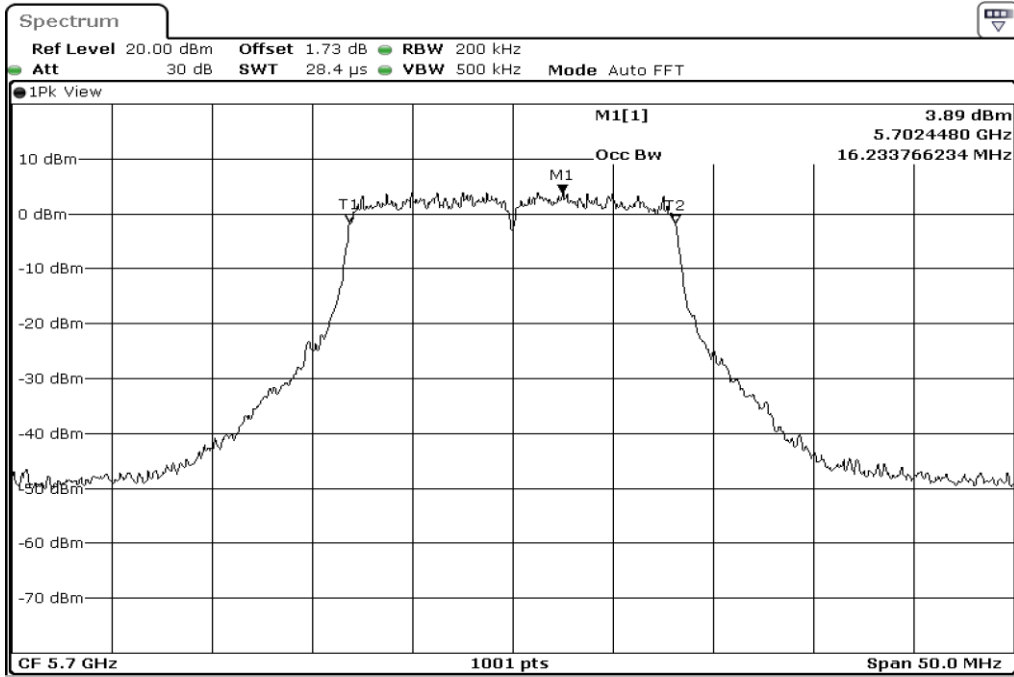

3	99% Occupied Bandwidth