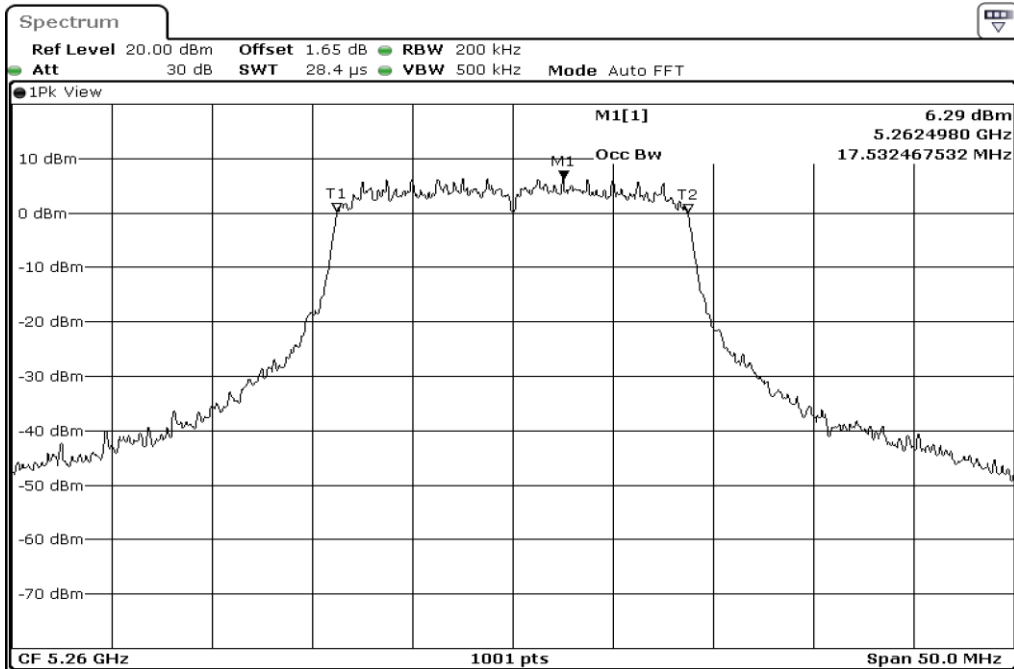

1	99% Occupied Bandwidth