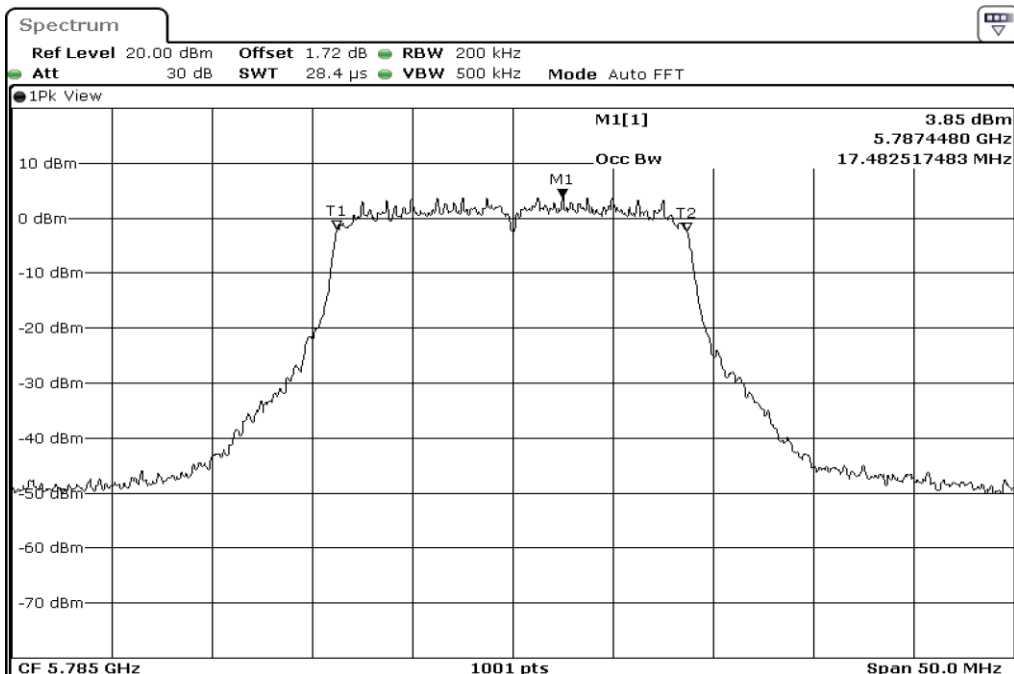

1	99% Occupied Bandwidth