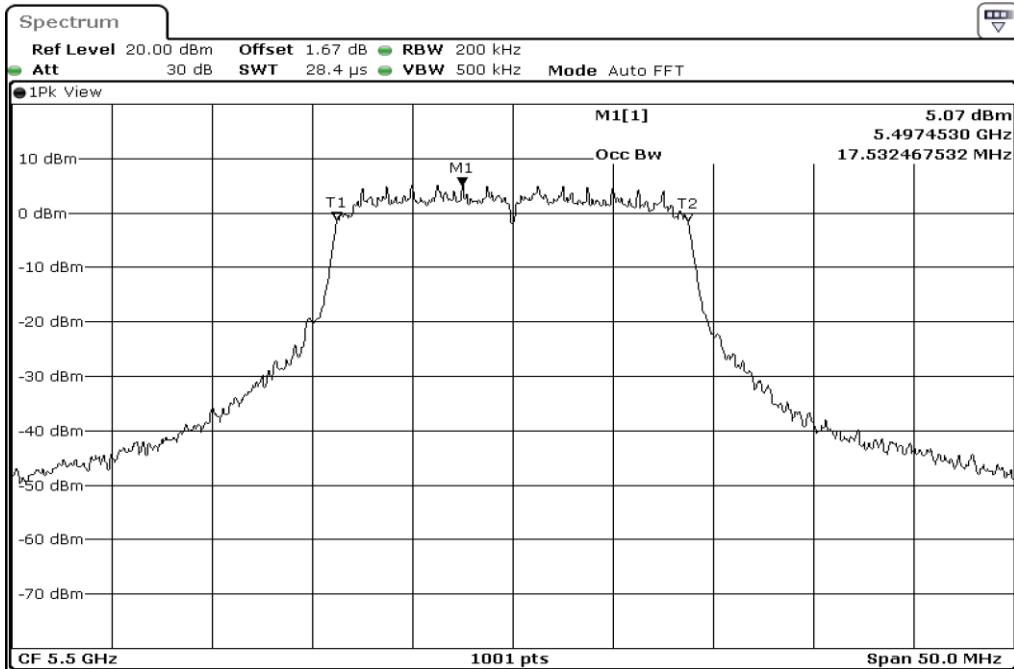

1	99% Occupied Bandwidth
---	------------------------

2	99% Occupied Bandwidth
---	------------------------

3	99% Occupied Bandwidth
---	------------------------

Test Band				WLAN_5GHz			
Antenna				Ant 2			
Test Parameters for Channel Bandwidths							
Test Item	No.	Mode	Channel	Bandwidth	RU Tone	RB index	Verdict
99%	1	802.11 n(HT20)	5500	20 MHz	-	-	Pass
Occupied	2	802.11 n(HT20)	5580	20 MHz	-	-	Pass
Bandwidth	3	802.11 n(HT20)	5700	20 MHz	-	-	Pass