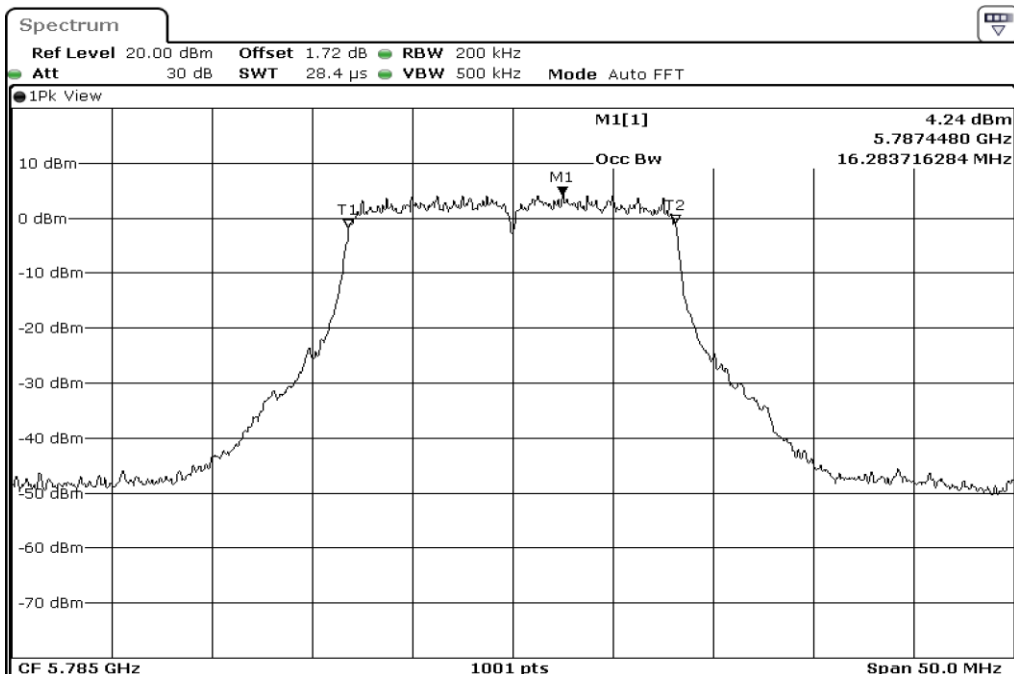

2	99% Occupied Bandwidth