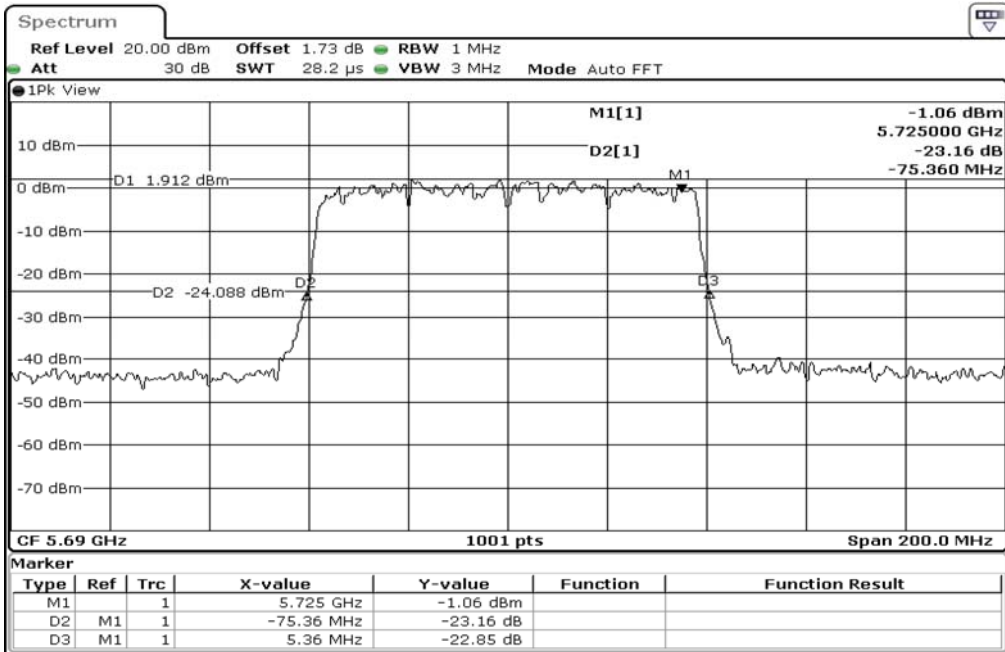

1	26dB Bandwidth