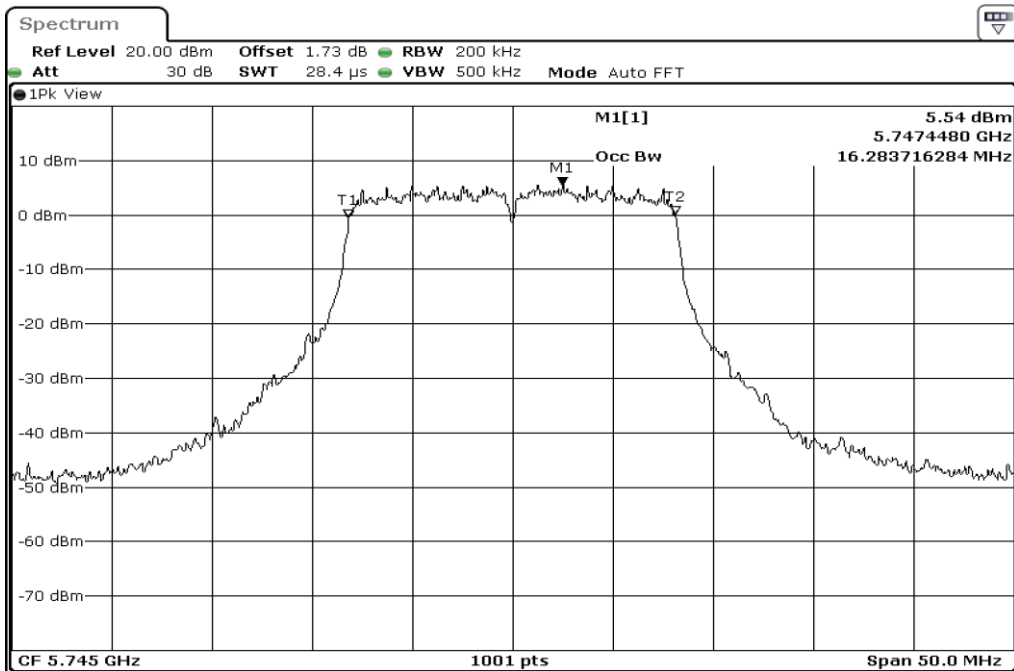

1	99% Occupied Bandwidth
---	------------------------

2	99% Occupied Bandwidth
---	------------------------

3	99% Occupied Bandwidth
---	------------------------

Test Band				WLAN_5GHz			
Antenna				Ant 1			
Test Parameters for Channel Bandwidths							
Test Item	No.	Mode	Channel	Bandwidth	RU Tone	RB index	Verdict
99%	1	802.11 a	5745	20 MHz	-	-	Pass
Occupied	2	802.11 a	5785	20 MHz	-	-	Pass
Bandwidth	3	802.11 a	5825	20 MHz	-	-	Pass