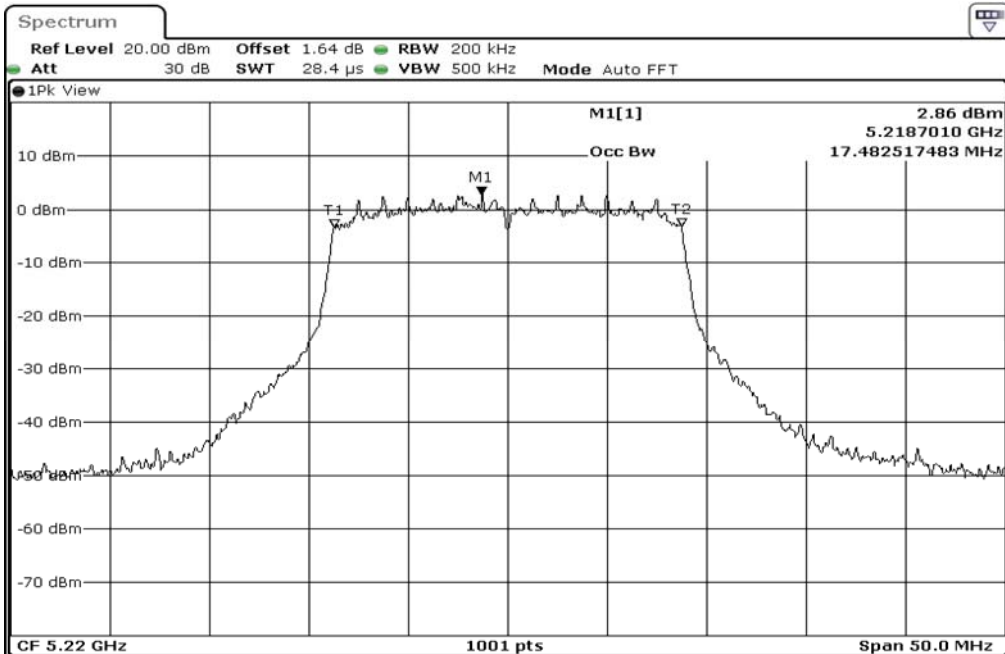

1	99% Occupied Bandwidth