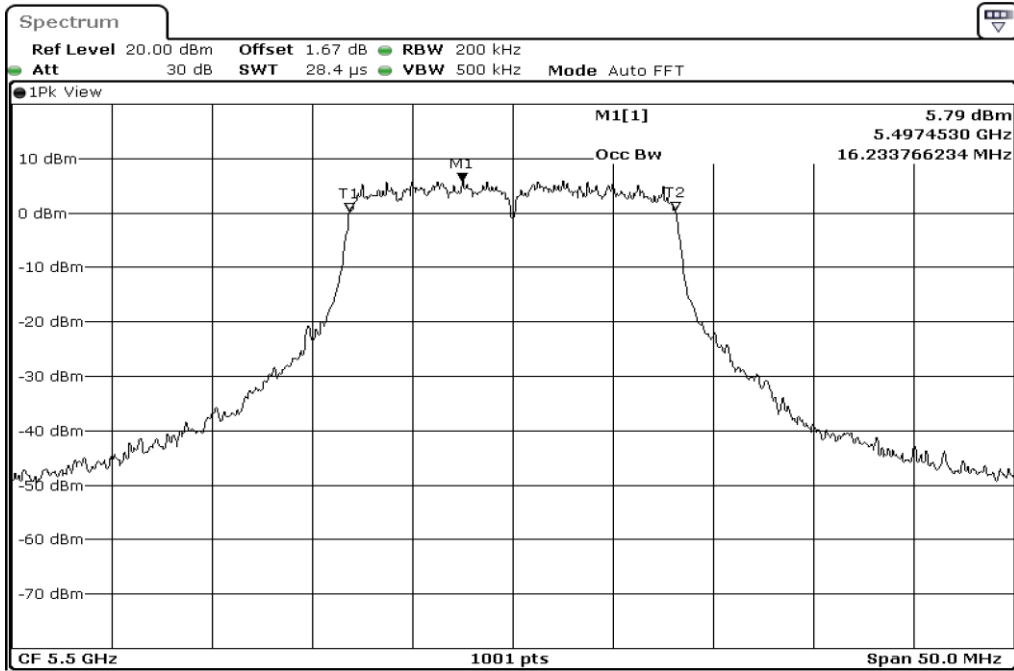

1	99% Occupied Bandwidth
---	------------------------

2	99% Occupied Bandwidth
---	------------------------

3	99% Occupied Bandwidth
---	------------------------

Test Band				WLAN_5GHz			
Antenna				Ant 1			
Test Parameters for Channel Bandwidths							
Test Item	No.	Mode	Channel	Bandwidth	RU Tone	RB index	Verdict
99%	1	802.11 a	5500	20 MHz	-	-	Pass
Occupied	2	802.11 a	5580	20 MHz	-	-	Pass
Bandwidth	3	802.11 a	5700	20 MHz	-	-	Pass