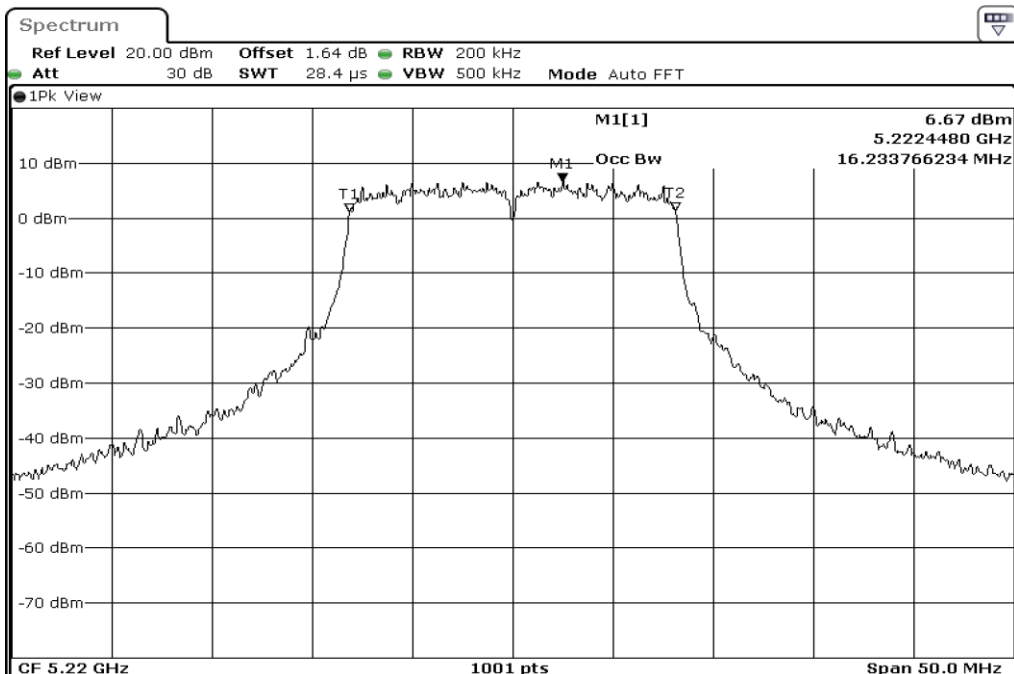

2	99% Occupied Bandwidth