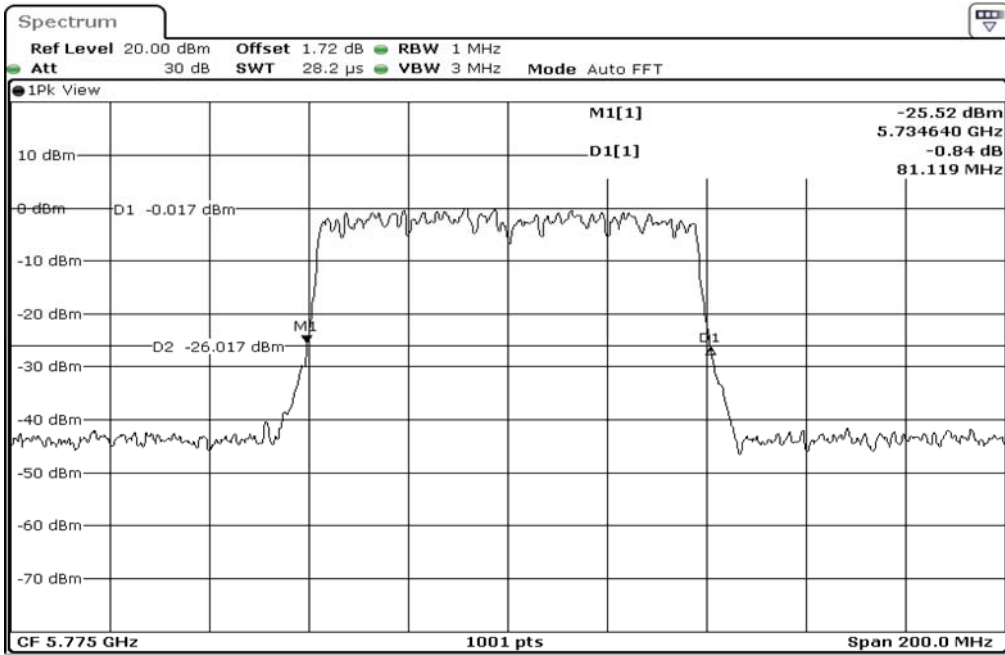

1	26dB Bandwidth