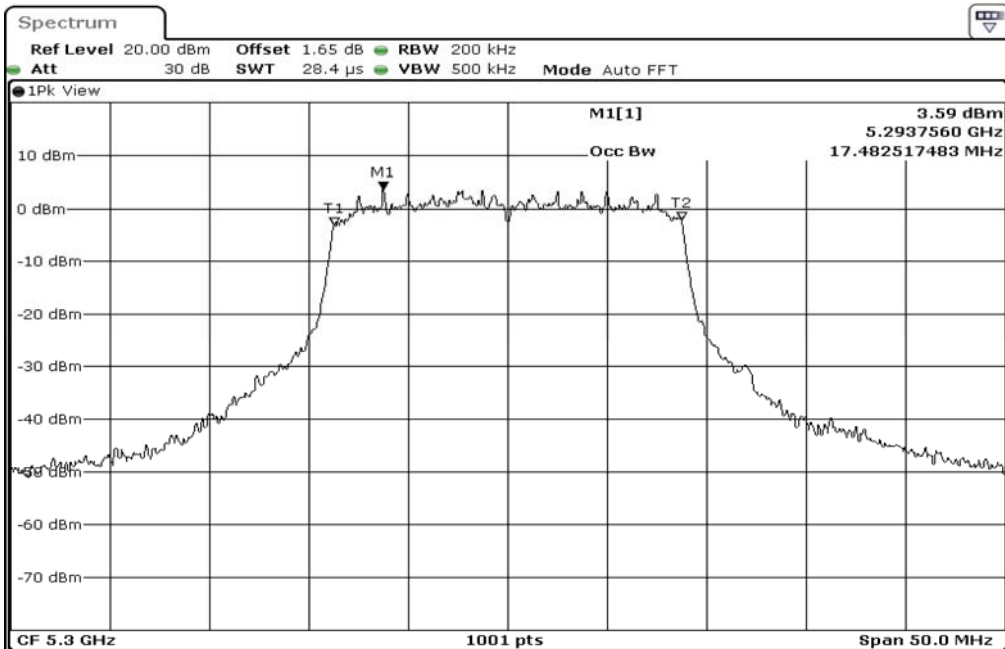

2	99% Occupied Bandwidth