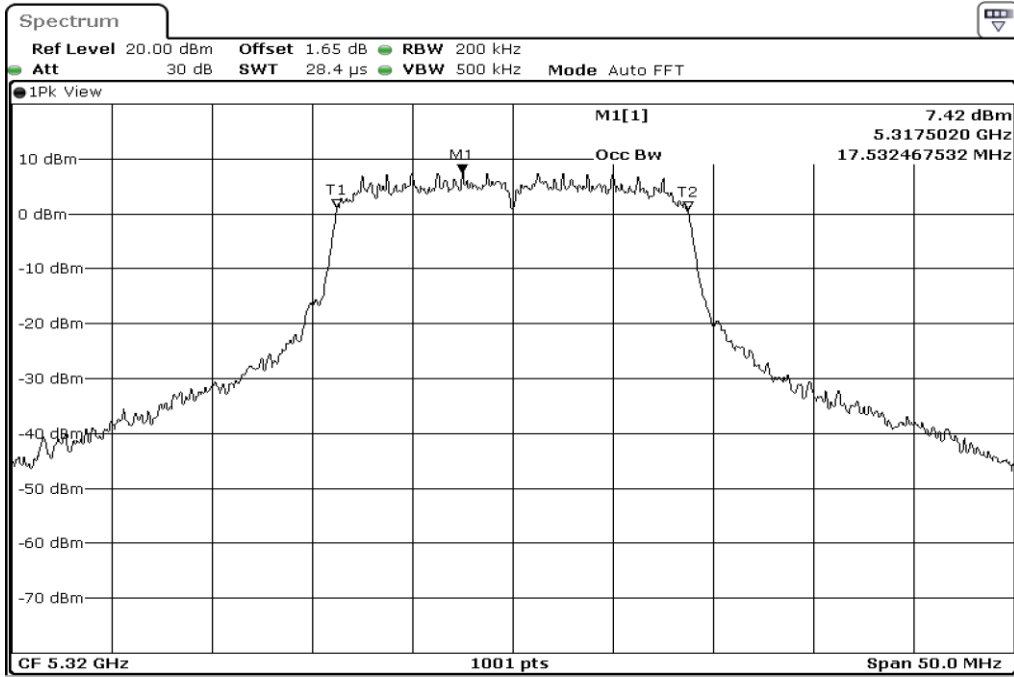

3	99% Occupied Bandwidth