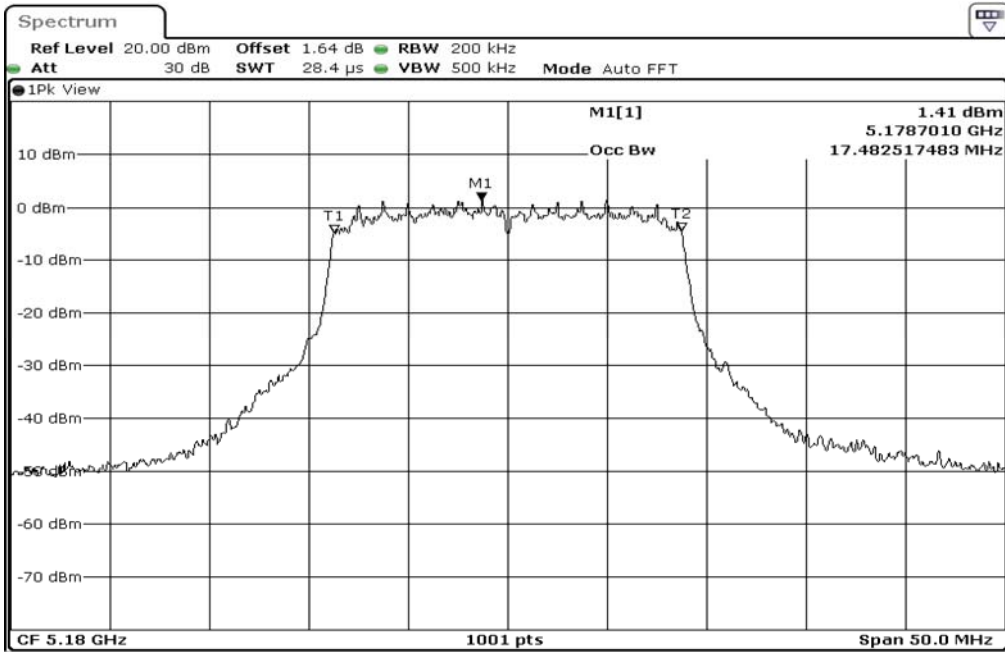

1	99% Occupied Bandwidth
---	------------------------

2	99% Occupied Bandwidth
---	------------------------

3	99% Occupied Bandwidth
---	------------------------

Test Band				WLAN_5GHz			
Antenna				Multiple Antenna (Ant 2)			
Test Parameters for Channel Bandwidths							
Test Item	No.	Mode	Channel	Bandwidth	RU Tone	RB index	Verdict
99% Occupied Bandwidth	1	802.11 n(HT20)	5180	20 MHz	-	-	Pass
99% Occupied Bandwidth	2	802.11 n(HT20)	5220	20 MHz	-	-	Pass
99% Occupied Bandwidth	3	802.11 n(HT20)	5240	20 MHz	-	-	Pass