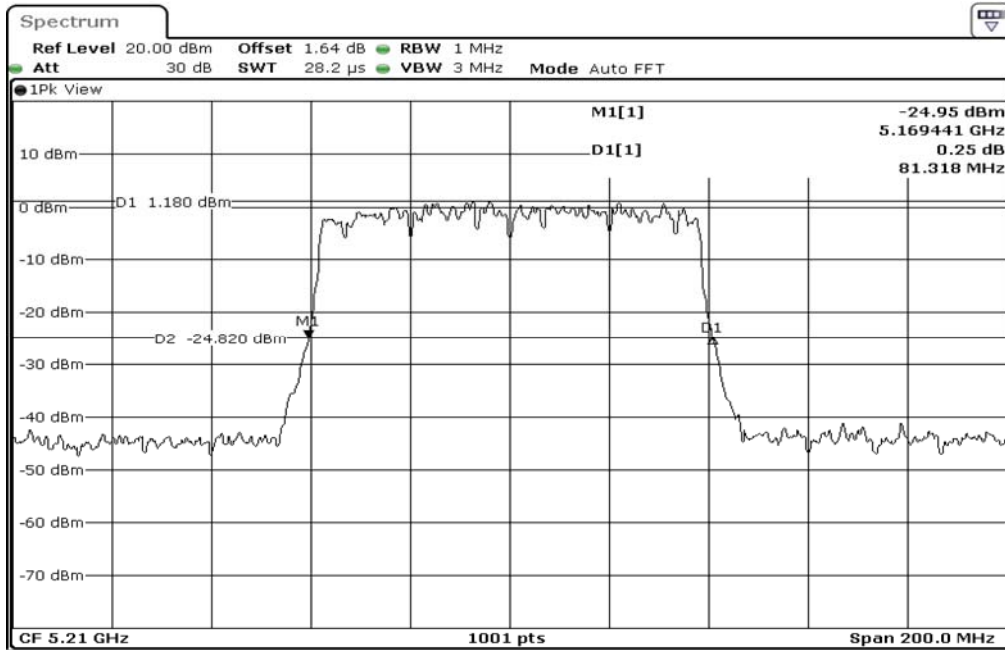

1	26dB Bandwidth