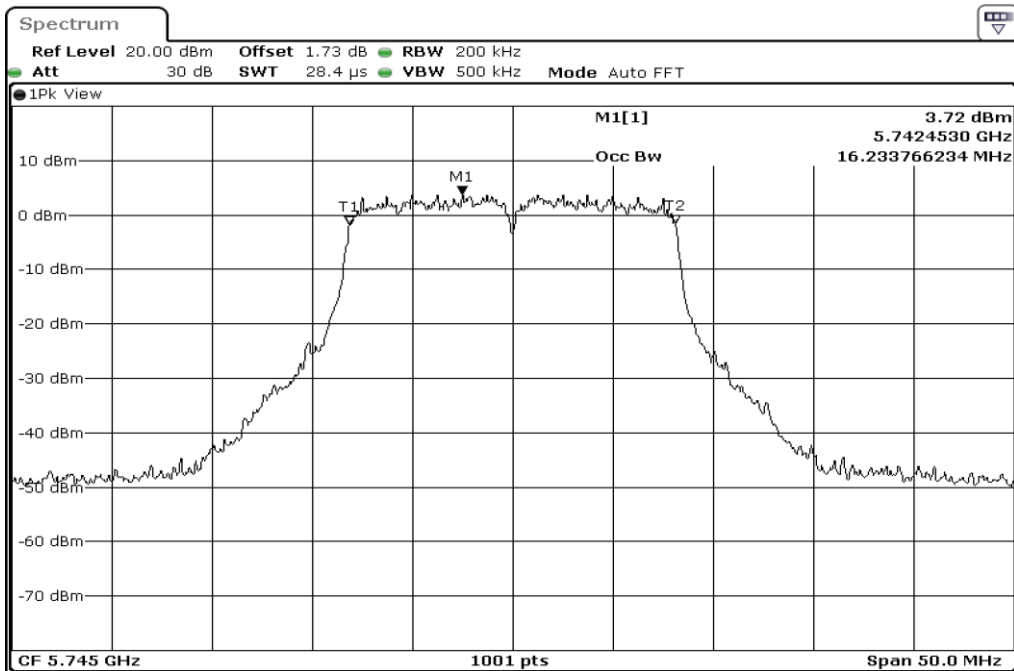

1	99% Occupied Bandwidth
---	------------------------

2	99% Occupied Bandwidth
---	------------------------

3	99% Occupied Bandwidth
---	------------------------

Test Band				WLAN_5GHz			
Antenna				Ant 2			
Test Parameters for Channel Bandwidths							
Test Item	No.	Mode	Channel	Bandwidth	RU Tone	RB index	Verdict
99%	1	802.11 a	5745	20 MHz	-	-	Pass
Occupied	2	802.11 a	5785	20 MHz	-	-	Pass
Bandwidth	3	802.11 a	5825	20 MHz	-	-	Pass