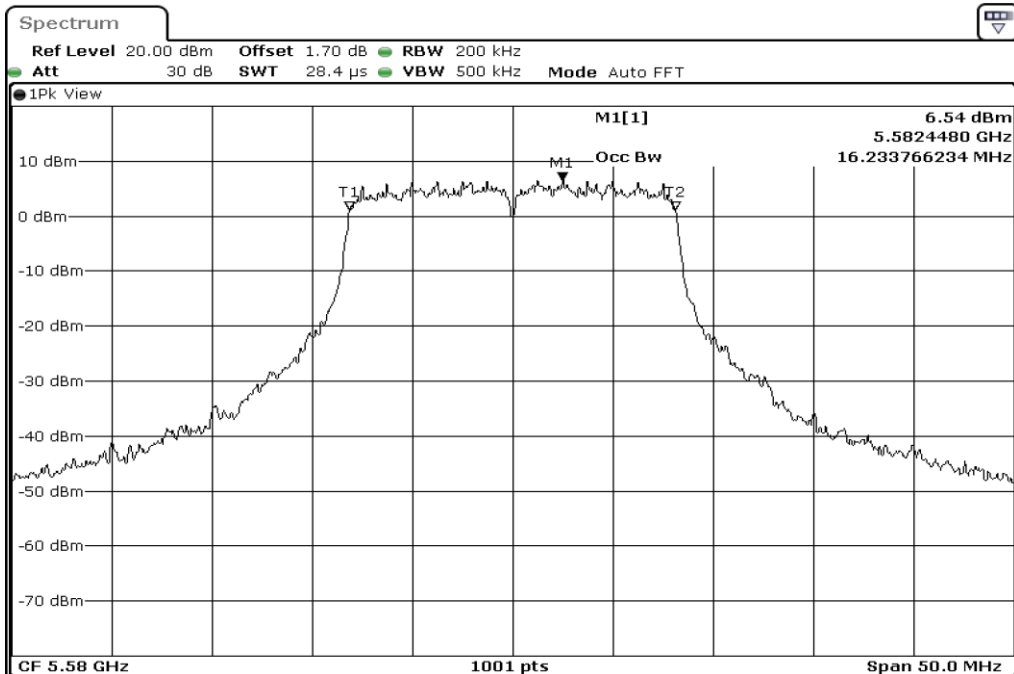

2	99% Occupied Bandwidth