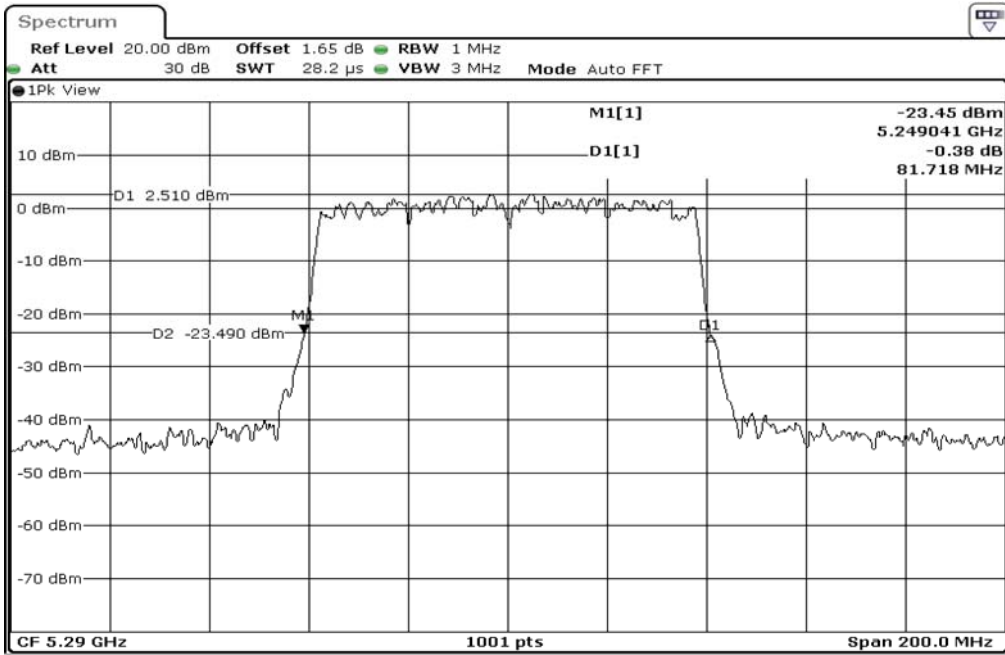

1	26dB Bandwidth