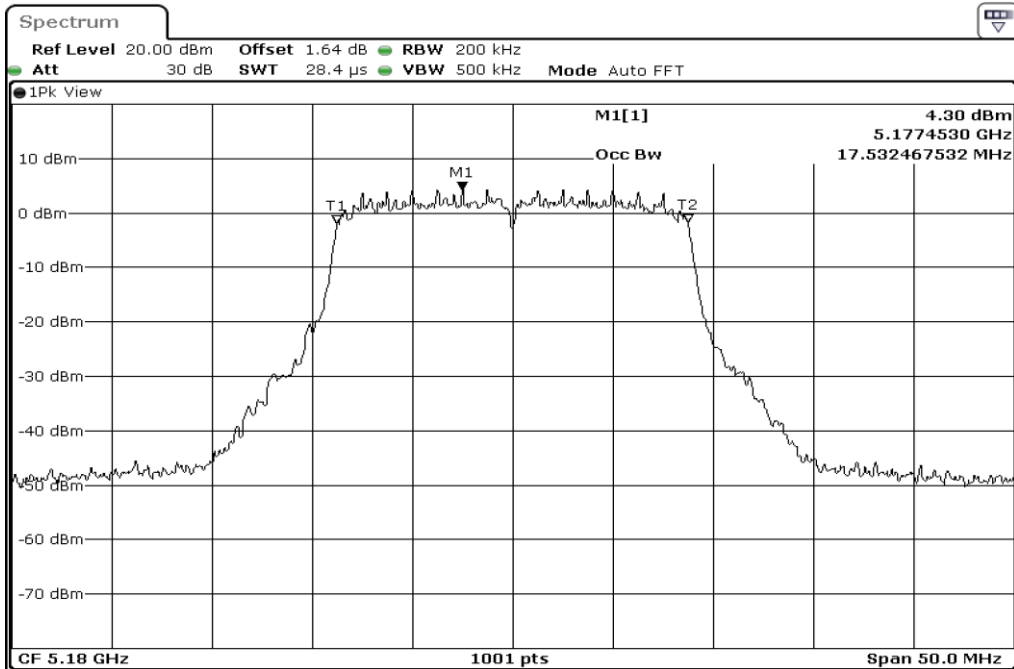

1	99% Occupied Bandwidth
---	------------------------

2	99% Occupied Bandwidth
---	------------------------

3	99% Occupied Bandwidth
---	------------------------

Test Band				WLAN_5GHz			
Antenna				Ant 2			
Test Parameters for Channel Bandwidths							
Test Item	No.	Mode	Channel	Bandwidth	RU Tone	RB index	Verdict
99%	1	802.11 n(HT20)	5180	20 MHz	-	-	Pass
Occupied	2	802.11 n(HT20)	5220	20 MHz	-	-	Pass
Bandwidth	3	802.11 n(HT20)	5240	20 MHz	-	-	Pass