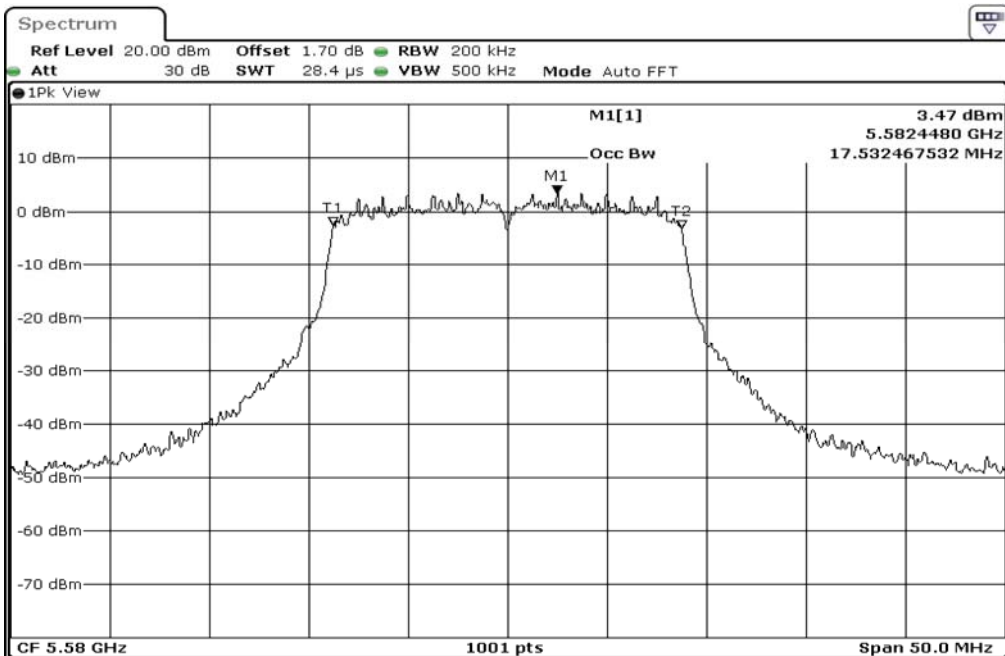

1	99% Occupied Bandwidth