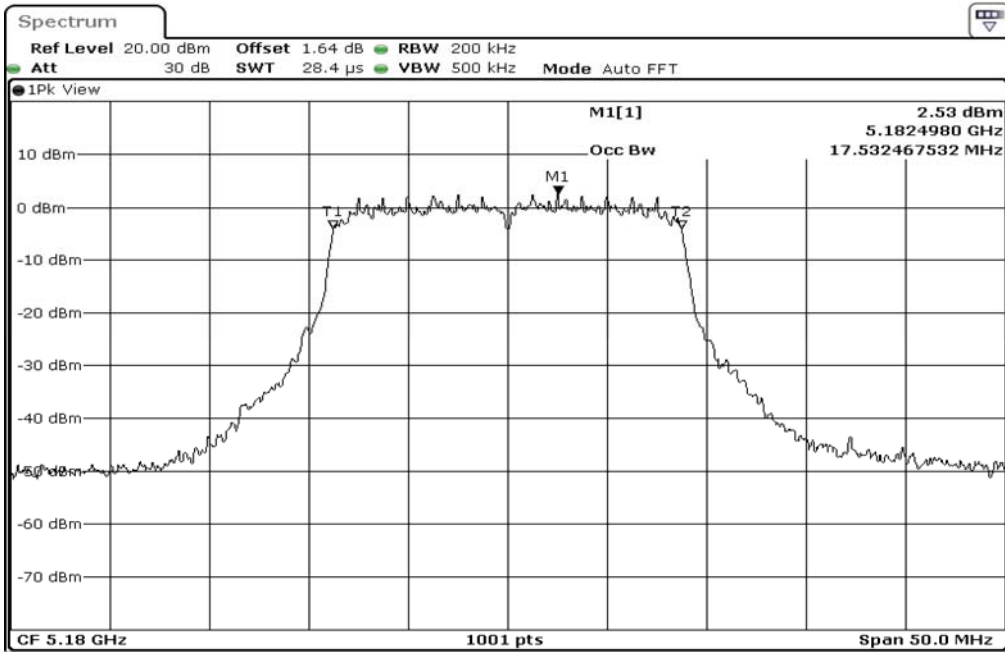

1	99% Occupied Bandwidth
---	------------------------

2	99% Occupied Bandwidth
---	------------------------

3	99% Occupied Bandwidth
---	------------------------

Test Band				WLAN_5GHz			
Antenna				Multiple Antenna (Ant 1)			
Test Parameters for Channel Bandwidths							
Test Item	No.	Mode	Channel	Bandwidth	RU Tone	RB index	Verdict
99% Occupied Bandwidth	1	802.11 n(HT20)	5180	20 MHz	-	-	Pass
99% Occupied Bandwidth	2	802.11 n(HT20)	5220	20 MHz	-	-	Pass
99% Occupied Bandwidth	3	802.11 n(HT20)	5240	20 MHz	-	-	Pass