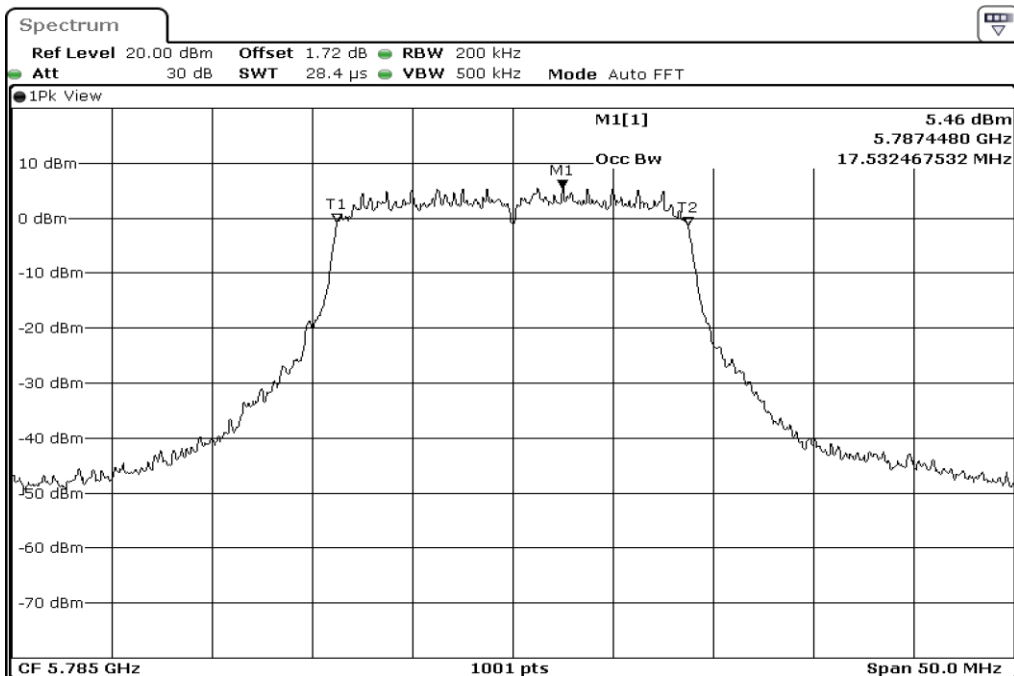

2	99% Occupied Bandwidth