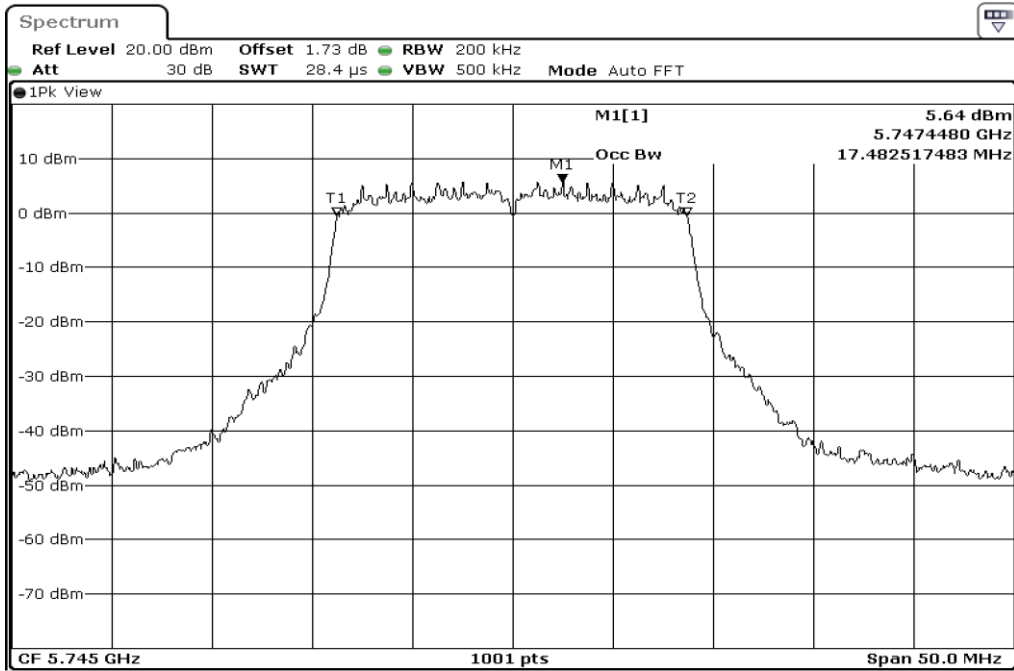

1	99% Occupied Bandwidth
---	------------------------

2	99% Occupied Bandwidth
---	------------------------

3	99% Occupied Bandwidth
---	------------------------

Test Band				WLAN_5GHz			
Antenna				Ant 1			
Test Parameters for Channel Bandwidths							
Test Item	No.	Mode	Channel	Bandwidth	RU Tone	RB index	Verdict
99%	1	802.11 n(HT20)	5745	20 MHz	-	-	Pass
Occupied	2	802.11 n(HT20)	5785	20 MHz	-	-	Pass
Bandwidth	3	802.11 n(HT20)	5825	20 MHz	-	-	Pass