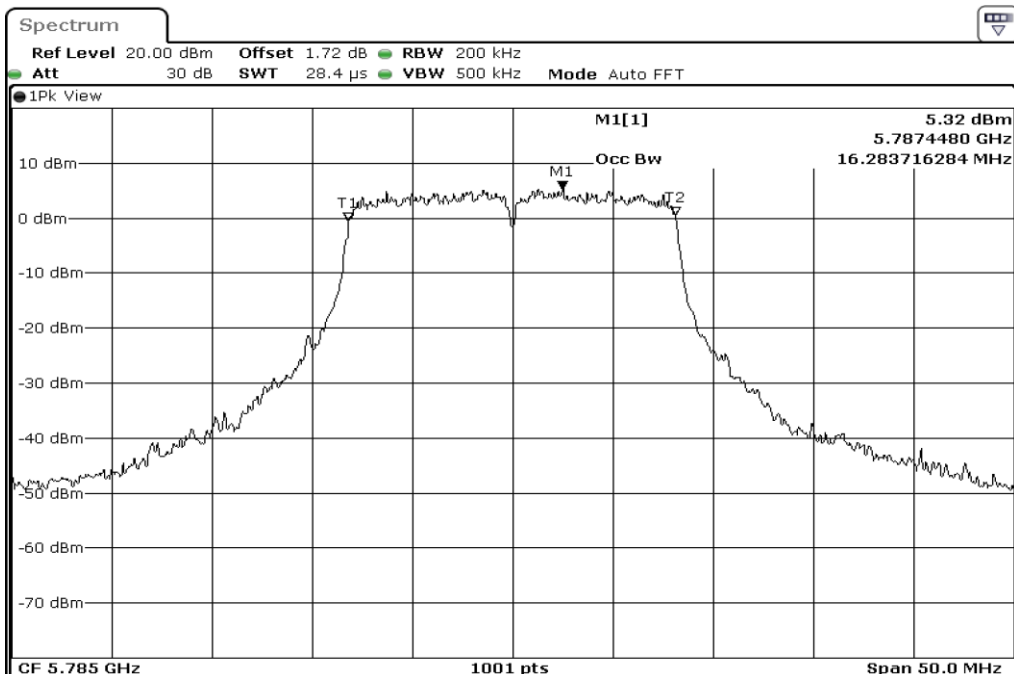

2	99% Occupied Bandwidth