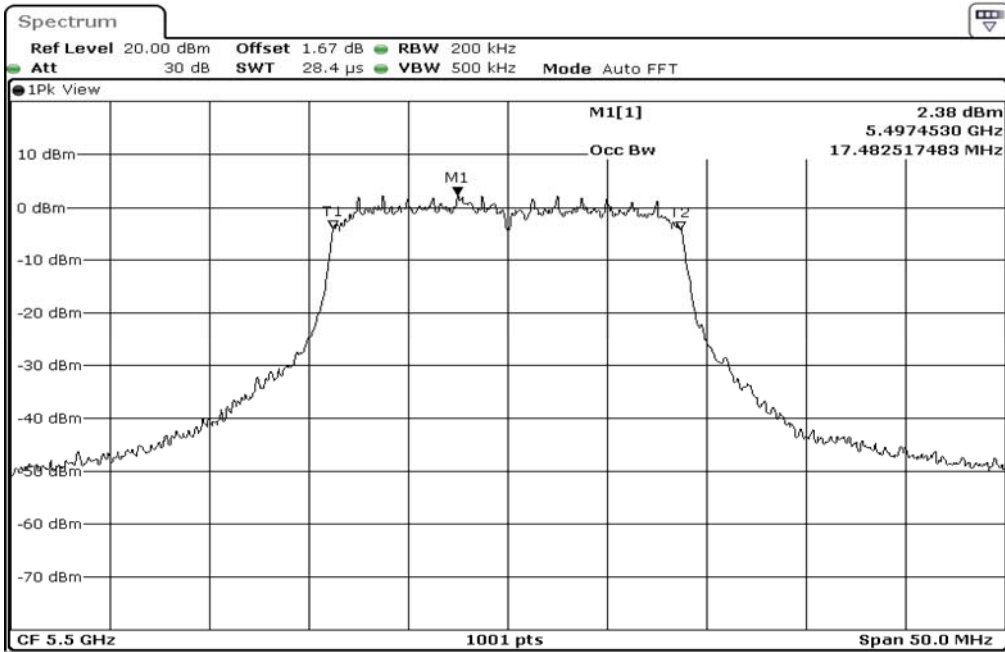

1	99% Occupied Bandwidth
---	------------------------

2	99% Occupied Bandwidth
---	------------------------

3	99% Occupied Bandwidth
---	------------------------

Test Band				WLAN_5GHz			
Antenna				Multiple Antenna (Ant 2)			
Test Parameters for Channel Bandwidths							
Test Item	No.	Mode	Channel	Bandwidth	RU Tone	RB index	Verdict
99% Occupied Bandwidth	1	802.11 n(HT20)	5500	20 MHz	-	-	Pass
99% Occupied Bandwidth	2	802.11 n(HT20)	5580	20 MHz	-	-	Pass
99% Occupied Bandwidth	3	802.11 n(HT20)	5700	20 MHz	-	-	Pass