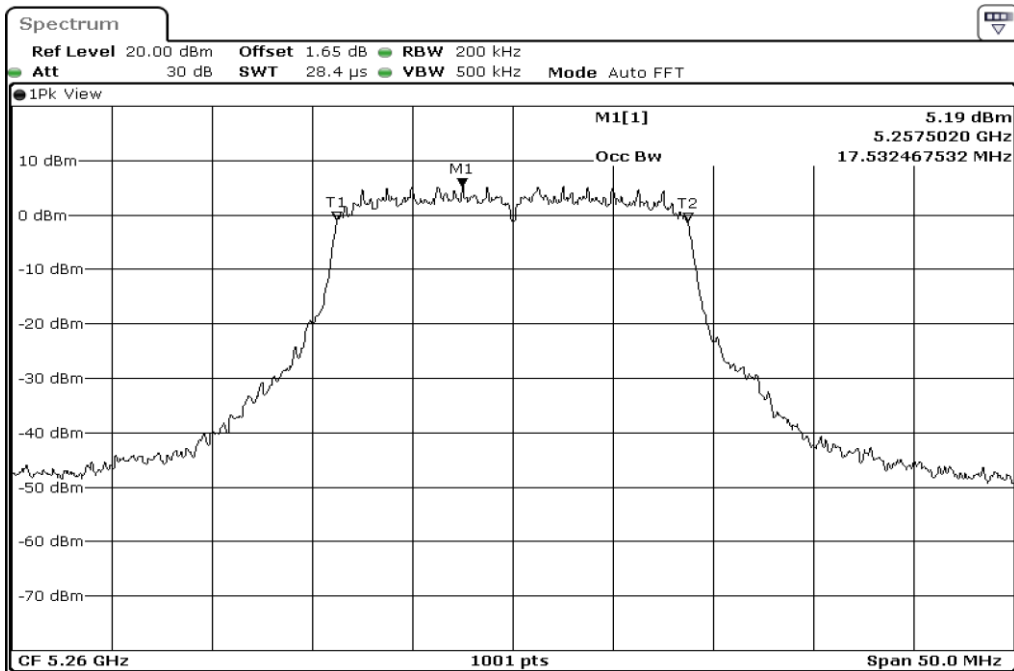

1	99% Occupied Bandwidth
---	------------------------

2	99% Occupied Bandwidth
---	------------------------

3	99% Occupied Bandwidth
---	------------------------

Test Band				WLAN_5GHz			
Antenna				Ant 2			
Test Parameters for Channel Bandwidths							
Test Item	No.	Mode	Channel	Bandwidth	RU Tone	RB index	Verdict
99%	1	802.11 n(HT20)	5260	20 MHz	-	-	Pass
Occupied	2	802.11 n(HT20)	5300	20 MHz	-	-	Pass
Bandwidth	3	802.11 n(HT20)	5320	20 MHz	-	-	Pass