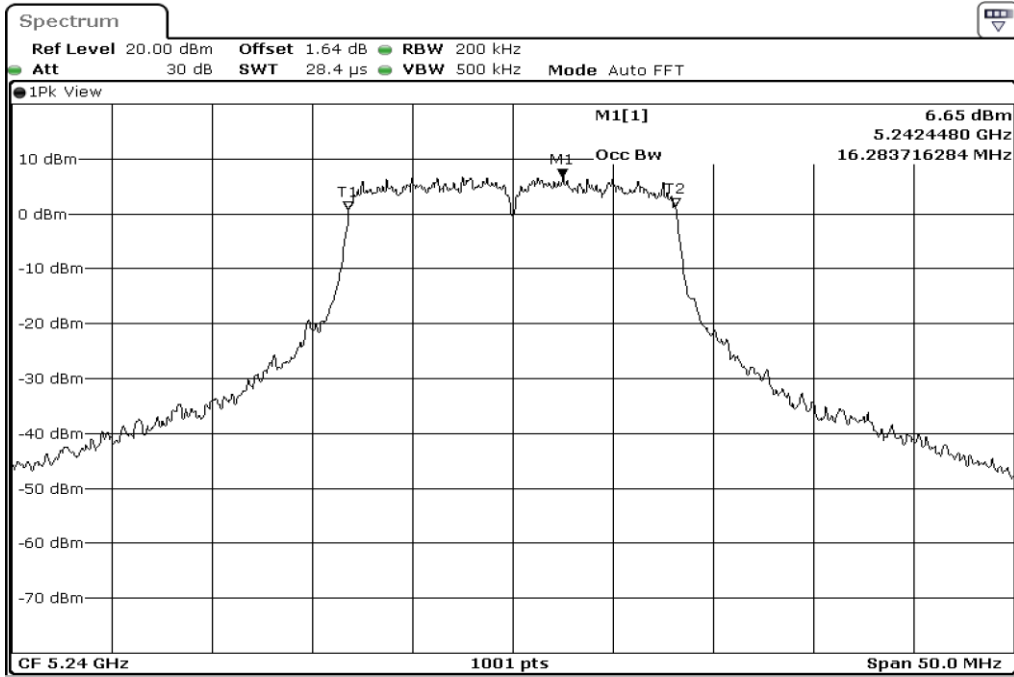

3	99% Occupied Bandwidth