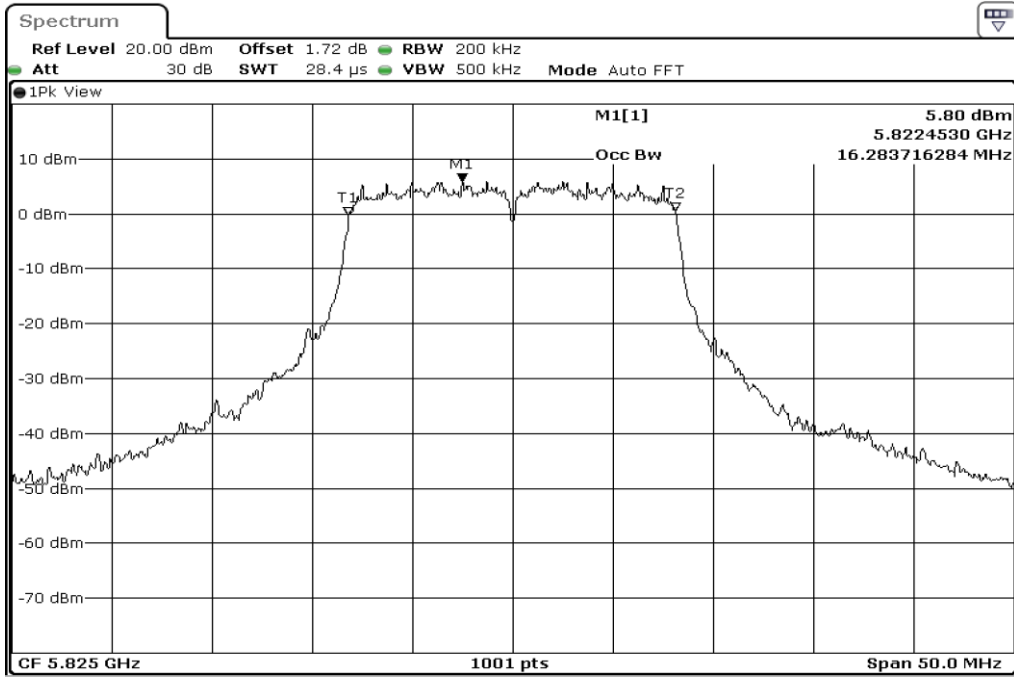

3	99% Occupied Bandwidth