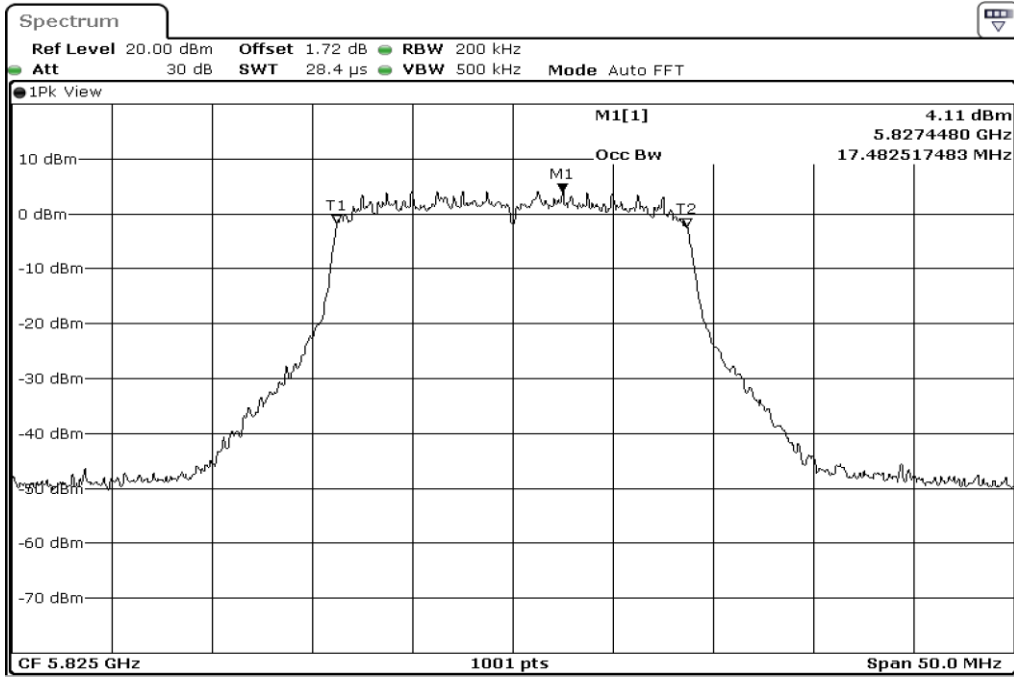

2	99% Occupied Bandwidth

3	99% Occupied Bandwidth