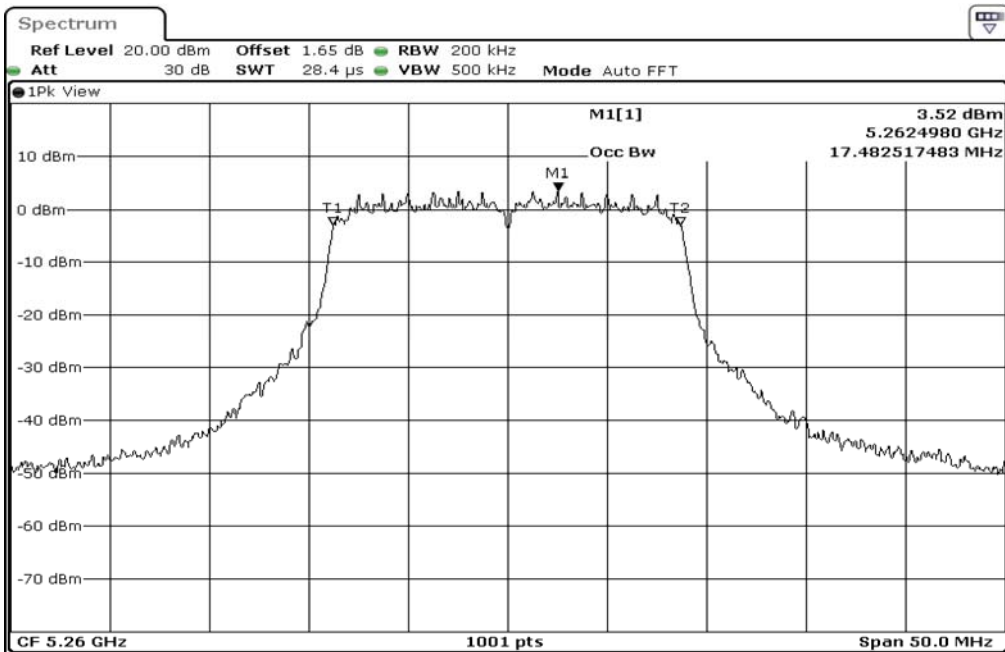

1	99% Occupied Bandwidth
---	------------------------

2	99% Occupied Bandwidth
---	------------------------

3	99% Occupied Bandwidth
---	------------------------

Test Band				WLAN_5GHz			
Antenna				Multiple Antenna (Ant 1)			
Test Parameters for Channel Bandwidths							
Test Item	No.	Mode	Channel	Bandwidth	RU Tone	RB index	Verdict
99% Occupied Bandwidth	1	802.11 n(HT20)	5260	20 MHz	-	-	Pass
99% Occupied Bandwidth	2	802.11 n(HT20)	5300	20 MHz	-	-	Pass
99% Occupied Bandwidth	3	802.11 n(HT20)	5320	20 MHz	-	-	Pass