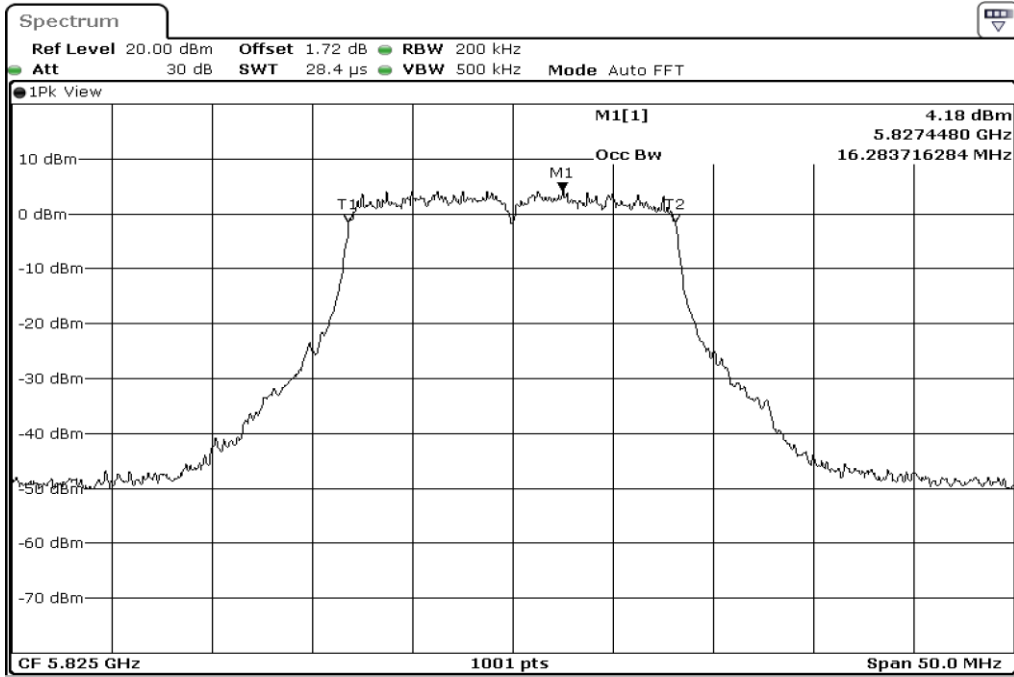

3	99% Occupied Bandwidth