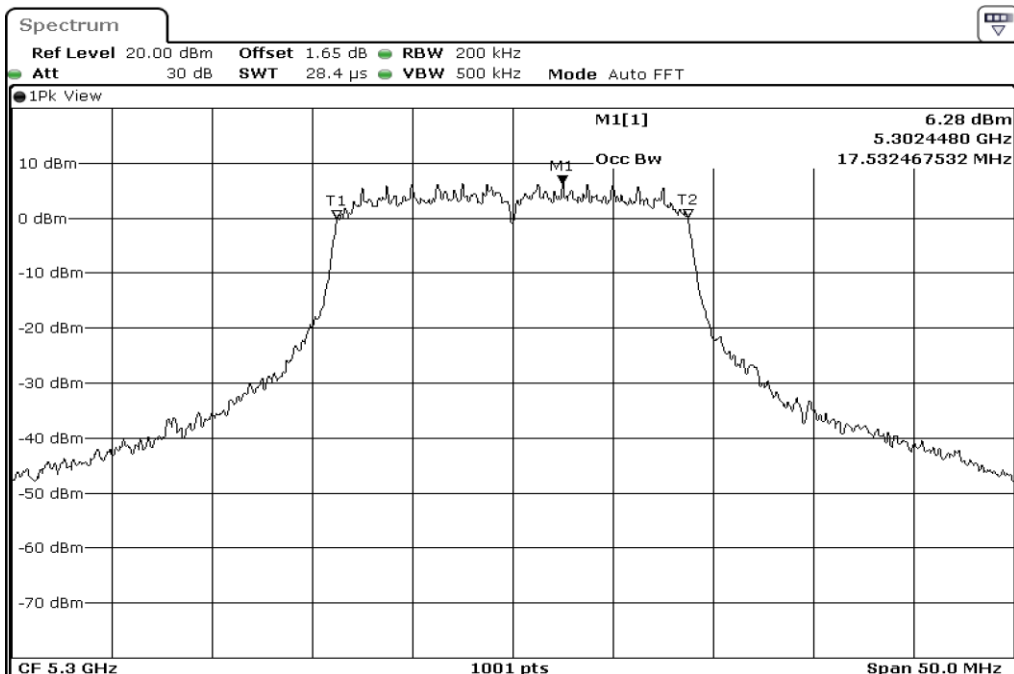

2	99% Occupied Bandwidth