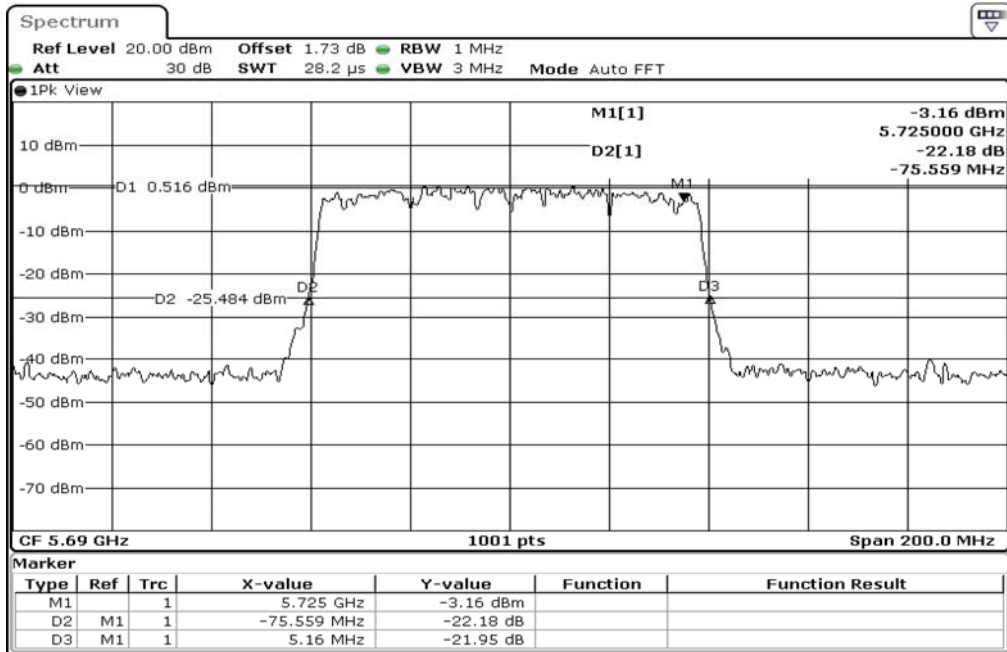

1	26dB Bandwidth