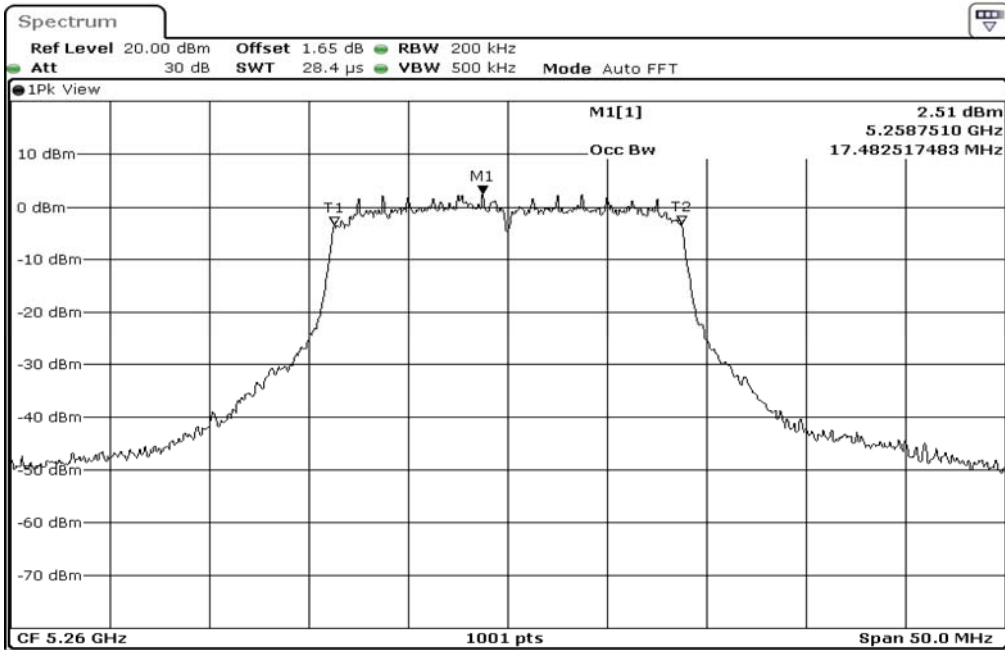

1	99% Occupied Bandwidth
---	------------------------

2	99% Occupied Bandwidth
---	------------------------

3	99% Occupied Bandwidth
---	------------------------

Test Band				WLAN_5GHz			
Antenna				Multiple Antenna (Ant 2)			
Test Parameters for Channel Bandwidths							
Test Item	No.	Mode	Channel	Bandwidth	RU Tone	RB index	Verdict
99% Occupied Bandwidth	1	802.11 n(HT20)	5260	20 MHz	-	-	Pass
99% Occupied Bandwidth	2	802.11 n(HT20)	5300	20 MHz	-	-	Pass
99% Occupied Bandwidth	3	802.11 n(HT20)	5320	20 MHz	-	-	Pass