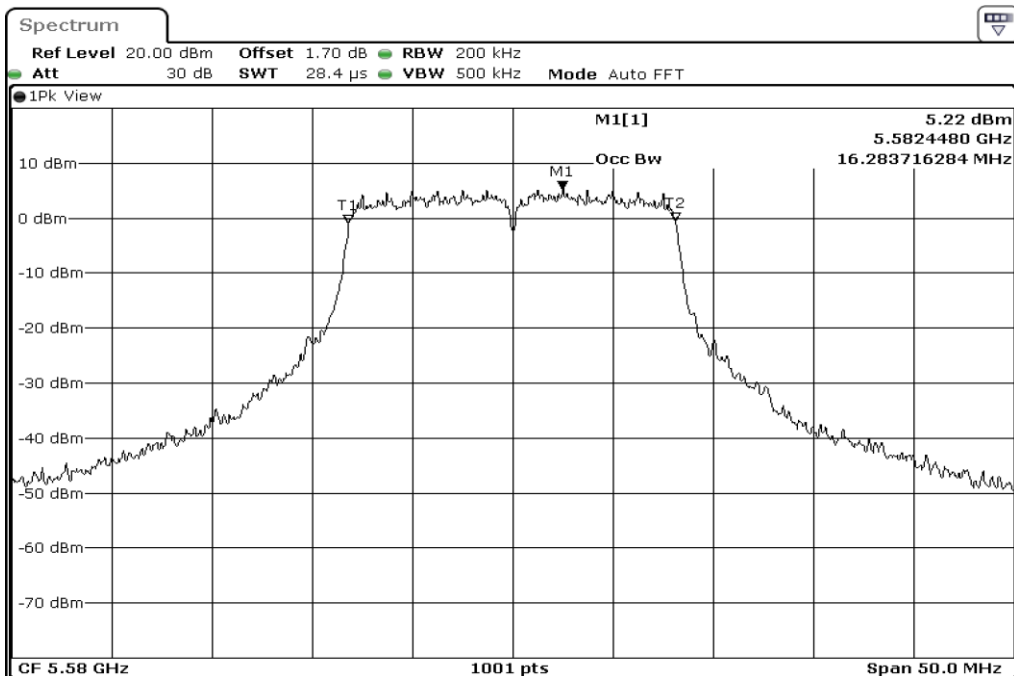

2	99% Occupied Bandwidth