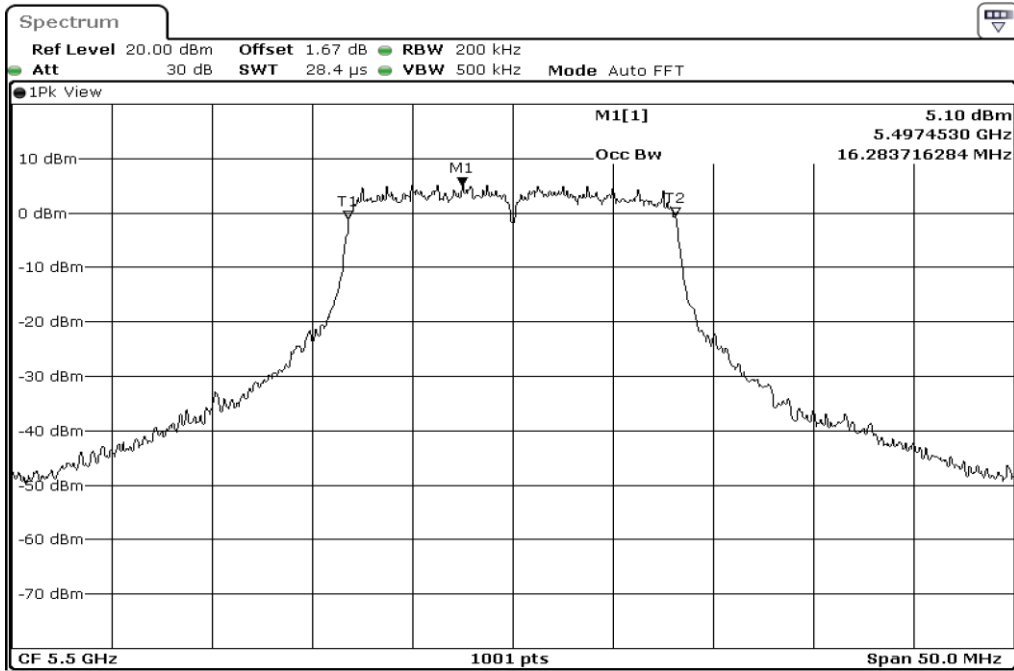

1	99% Occupied Bandwidth
---	------------------------

2	99% Occupied Bandwidth
---	------------------------

3	99% Occupied Bandwidth
---	------------------------

Test Band				WLAN_5GHz			
Antenna				Ant 2			
Test Parameters for Channel Bandwidths							
Test Item	No.	Mode	Channel	Bandwidth	RU Tone	RB index	Verdict
99%	1	802.11 a	5500	20 MHz	-	-	Pass
Occupied	2	802.11 a	5580	20 MHz	-	-	Pass
Bandwidth	3	802.11 a	5700	20 MHz	-	-	Pass