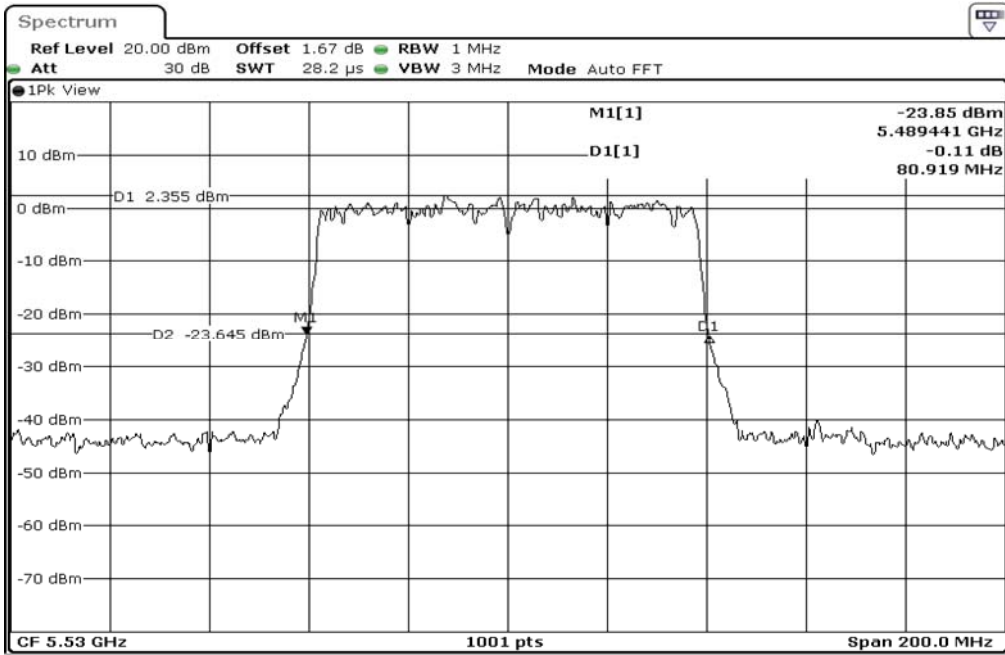

1	26dB Bandwidth