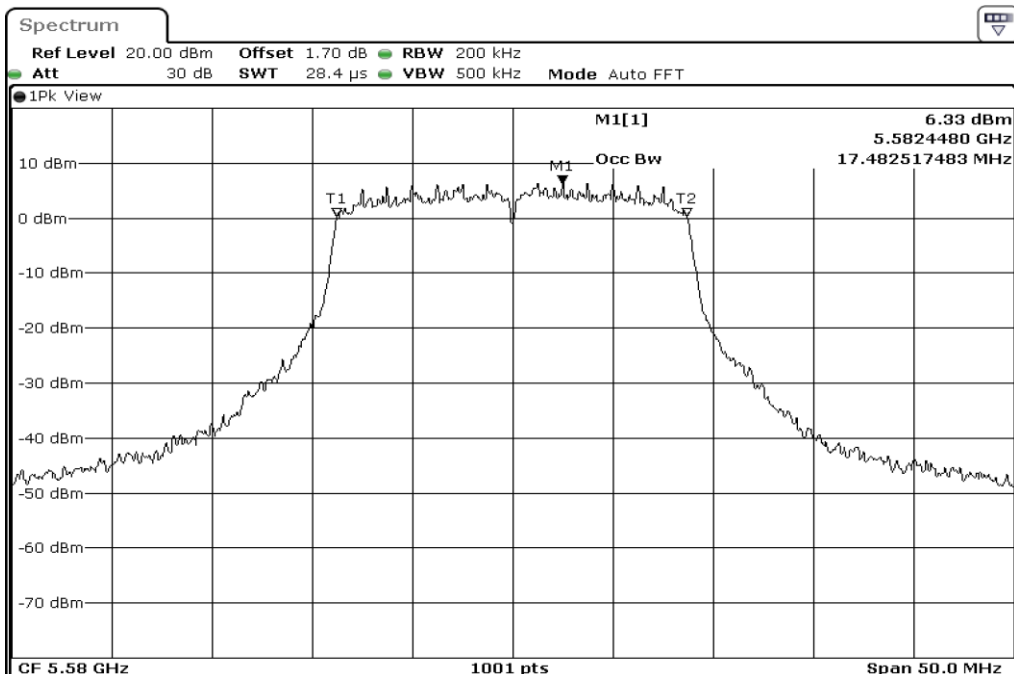

2	99% Occupied Bandwidth