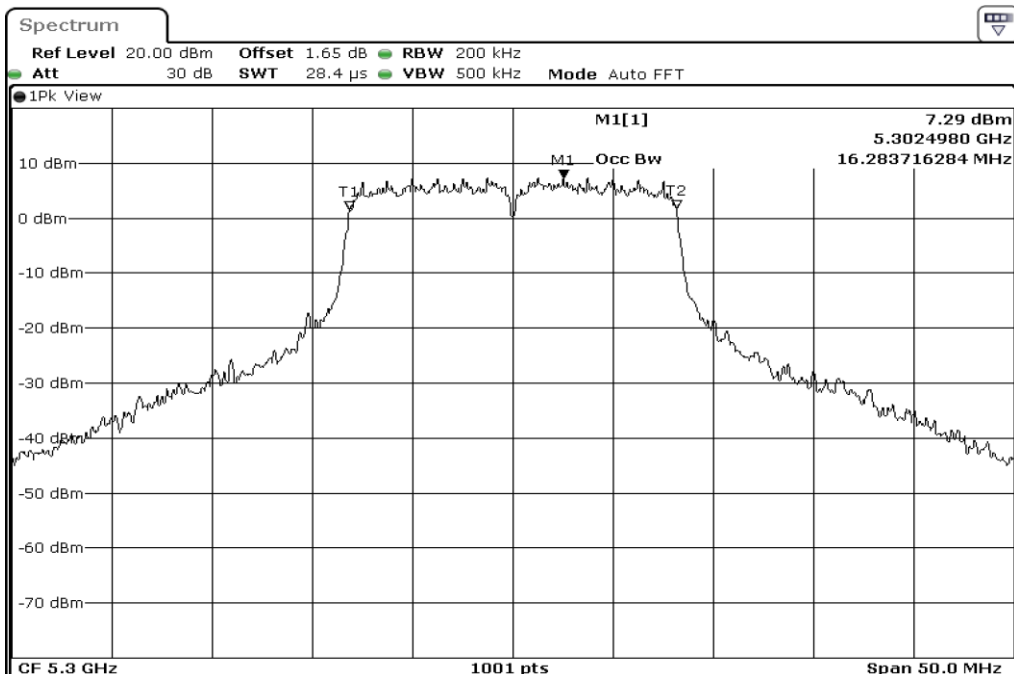

2	99% Occupied Bandwidth