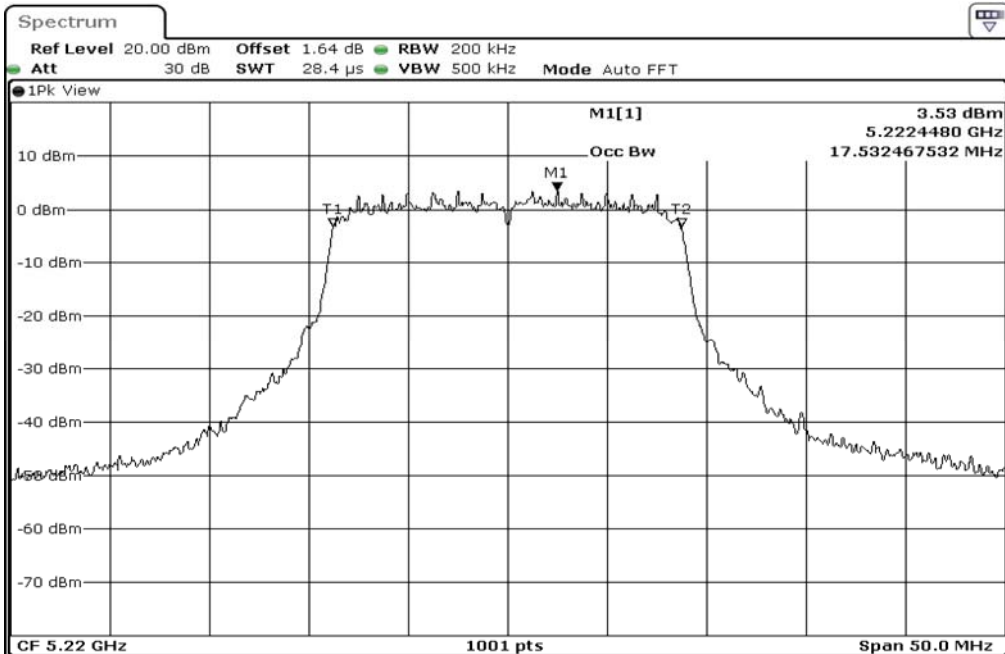

1	99% Occupied Bandwidth