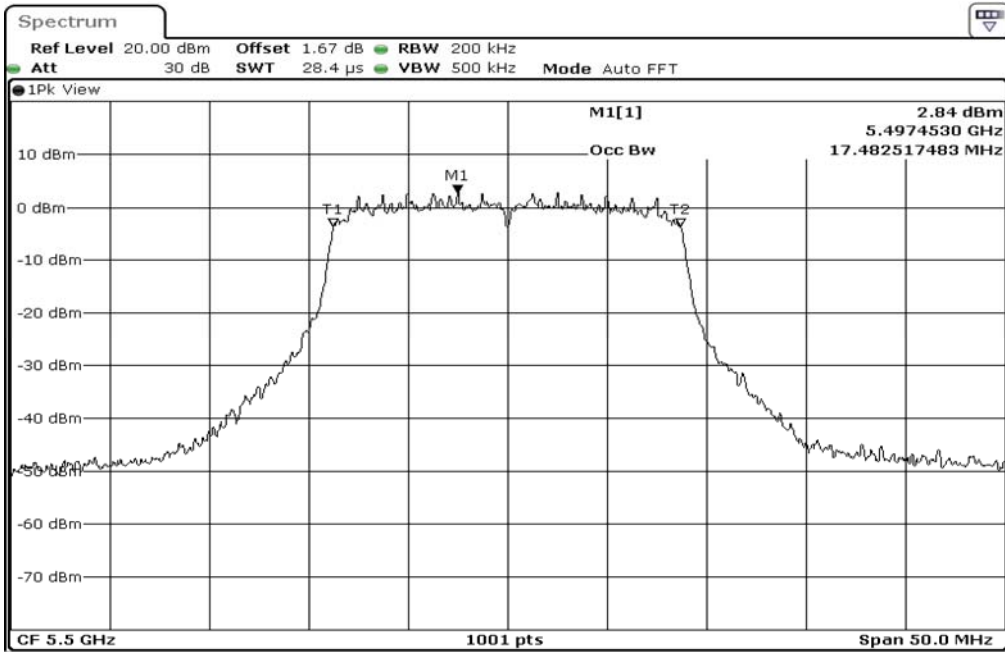

1	99% Occupied Bandwidth
---	------------------------

2	99% Occupied Bandwidth
---	------------------------

3	99% Occupied Bandwidth
---	------------------------

Test Band				WLAN_5GHz			
Antenna				Multiple Antenna (Ant 1)			
Test Parameters for Channel Bandwidths							
Test Item	No.	Mode	Channel	Bandwidth	RU Tone	RB index	Verdict
99% Occupied Bandwidth	1	802.11 n(HT20)	5500	20 MHz	-	-	Pass
99% Occupied Bandwidth	2	802.11 n(HT20)	5580	20 MHz	-	-	Pass
99% Occupied Bandwidth	3	802.11 n(HT20)	5700	20 MHz	-	-	Pass