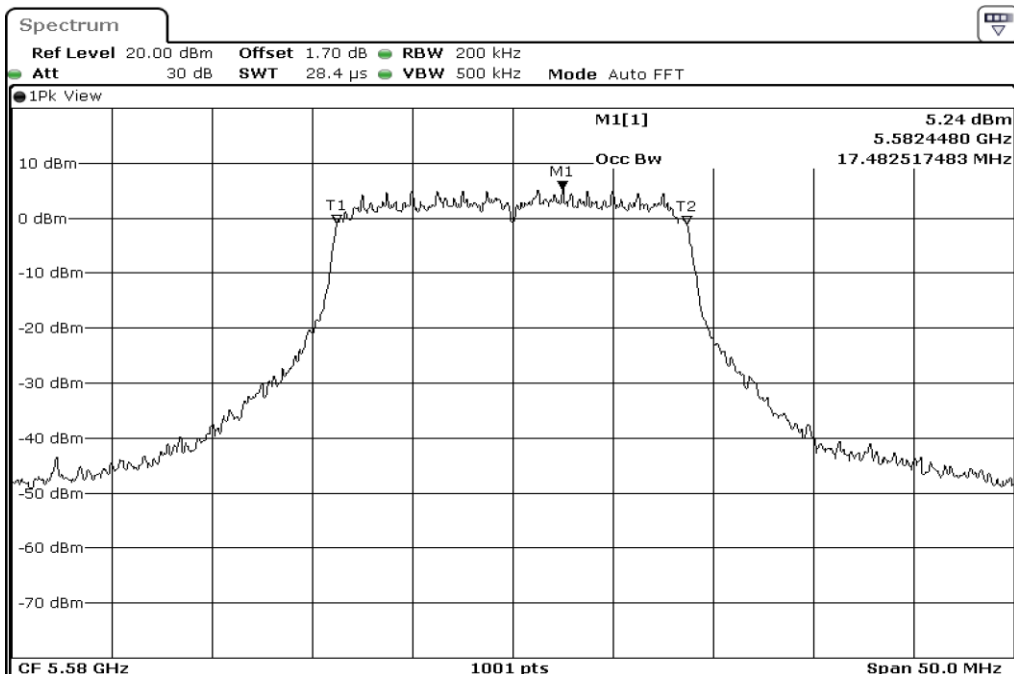

2	99% Occupied Bandwidth