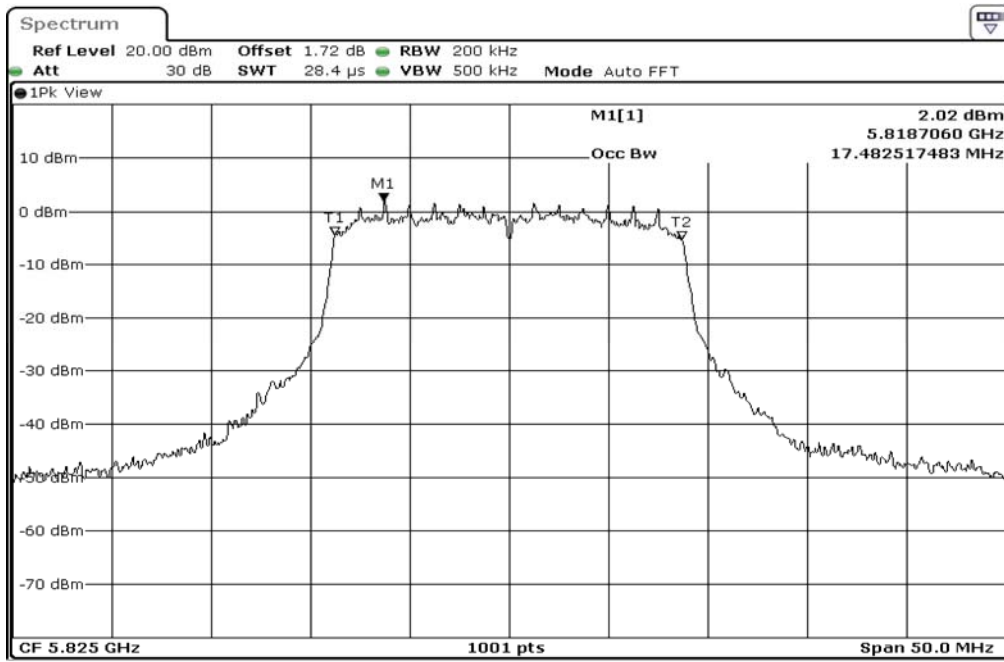

3	99% Occupied Bandwidth