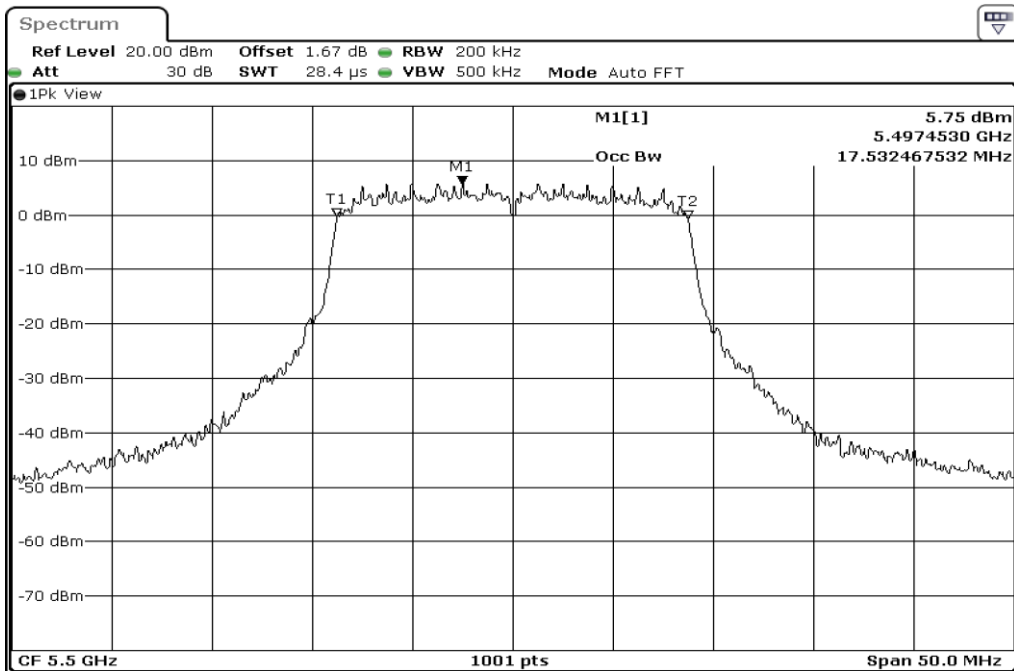

1	99% Occupied Bandwidth
---	------------------------

2	99% Occupied Bandwidth
---	------------------------

3	99% Occupied Bandwidth
---	------------------------

Test Band				WLAN_5GHz			
Antenna				Ant 1			
Test Parameters for Channel Bandwidths							
Test Item	No.	Mode	Channel	Bandwidth	RU Tone	RB index	Verdict
99%	1	802.11 n(HT20)	5500	20 MHz	-	-	Pass
Occupied	2	802.11 n(HT20)	5580	20 MHz	-	-	Pass
Bandwidth	3	802.11 n(HT20)	5700	20 MHz	-	-	Pass