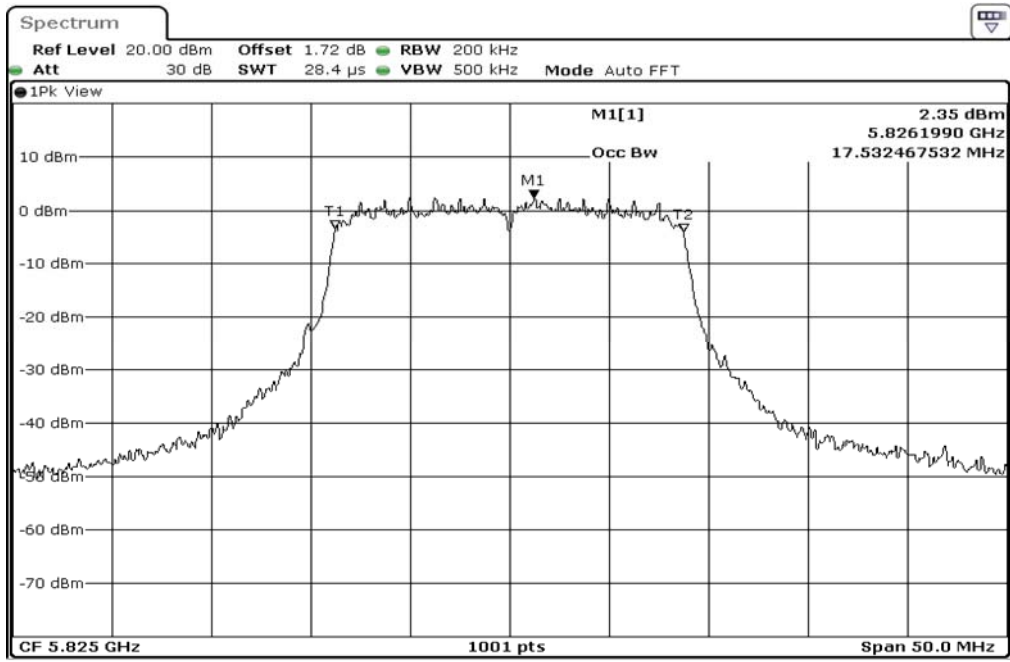

2	99% Occupied Bandwidth

3	99% Occupied Bandwidth