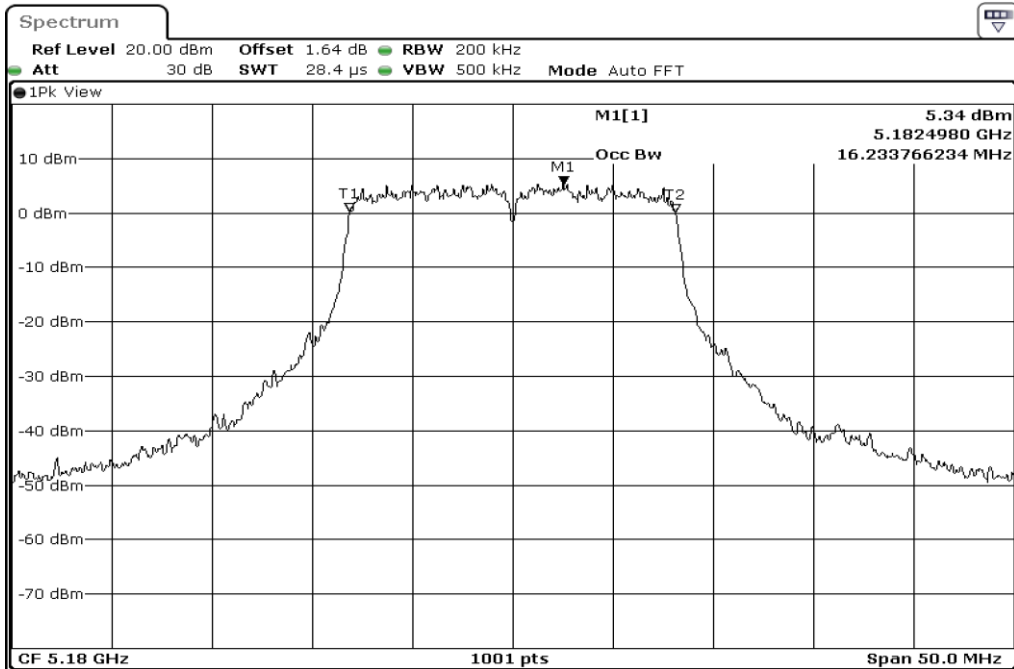

1	99% Occupied Bandwidth