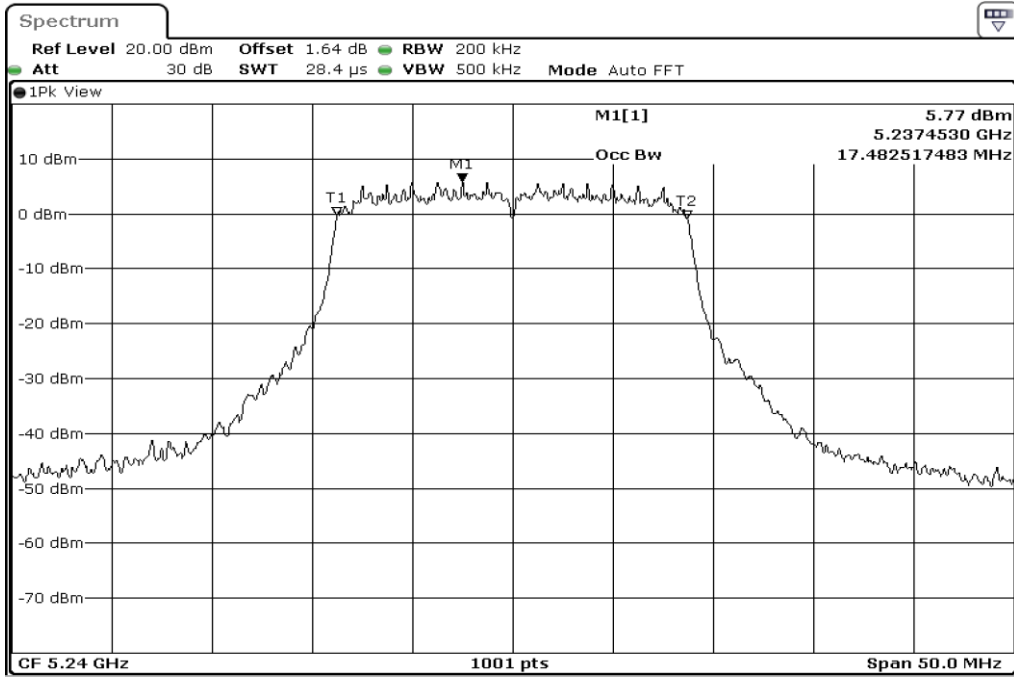

3	99% Occupied Bandwidth