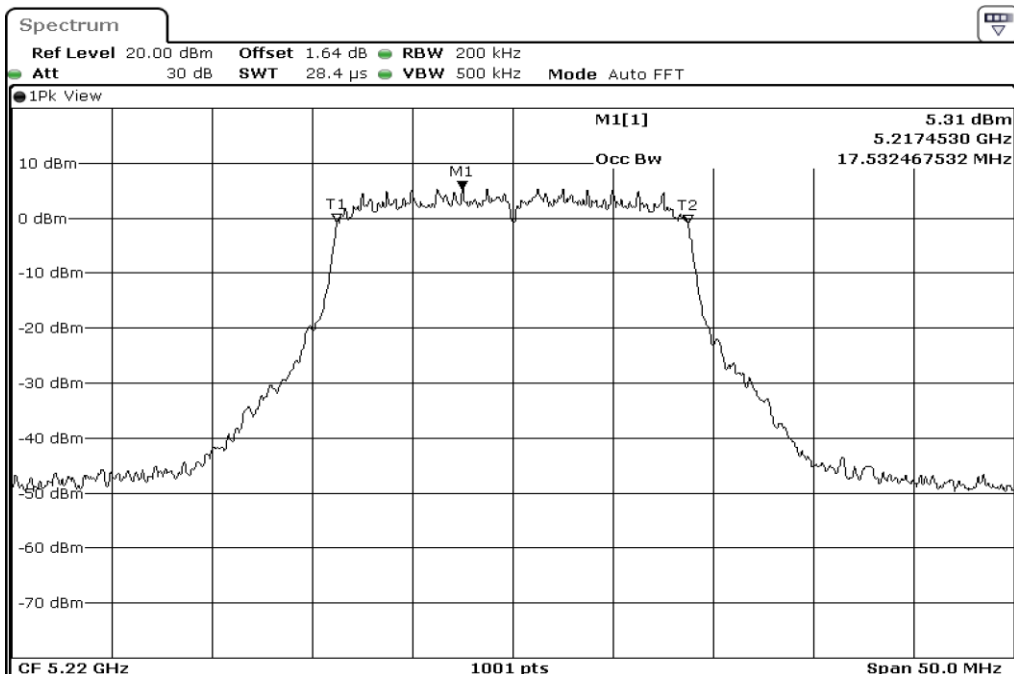

2	99% Occupied Bandwidth