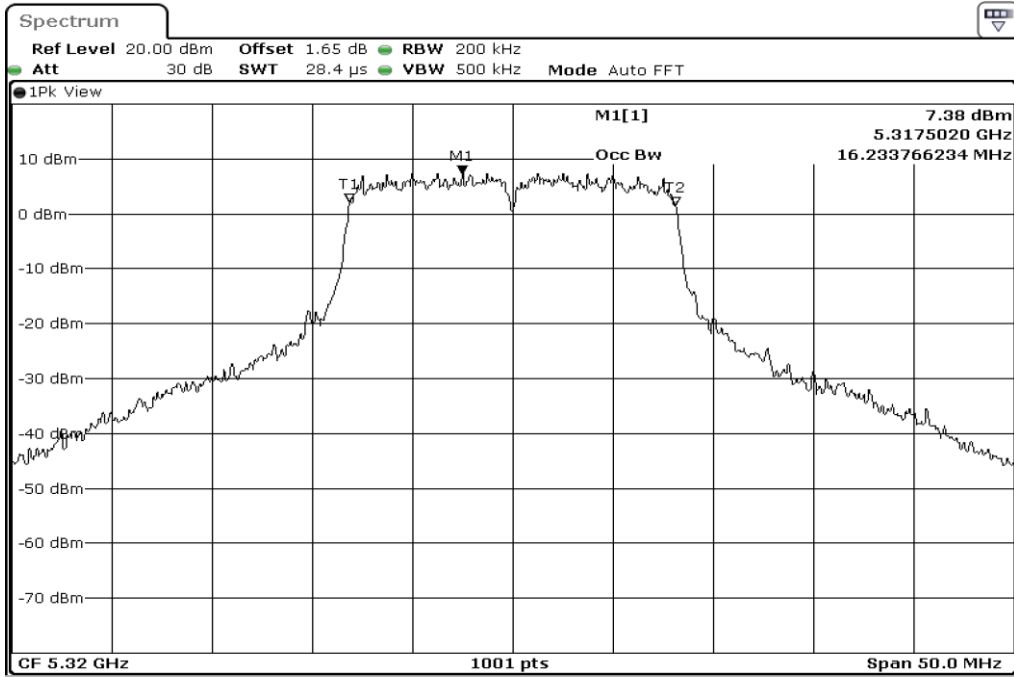

3	99% Occupied Bandwidth