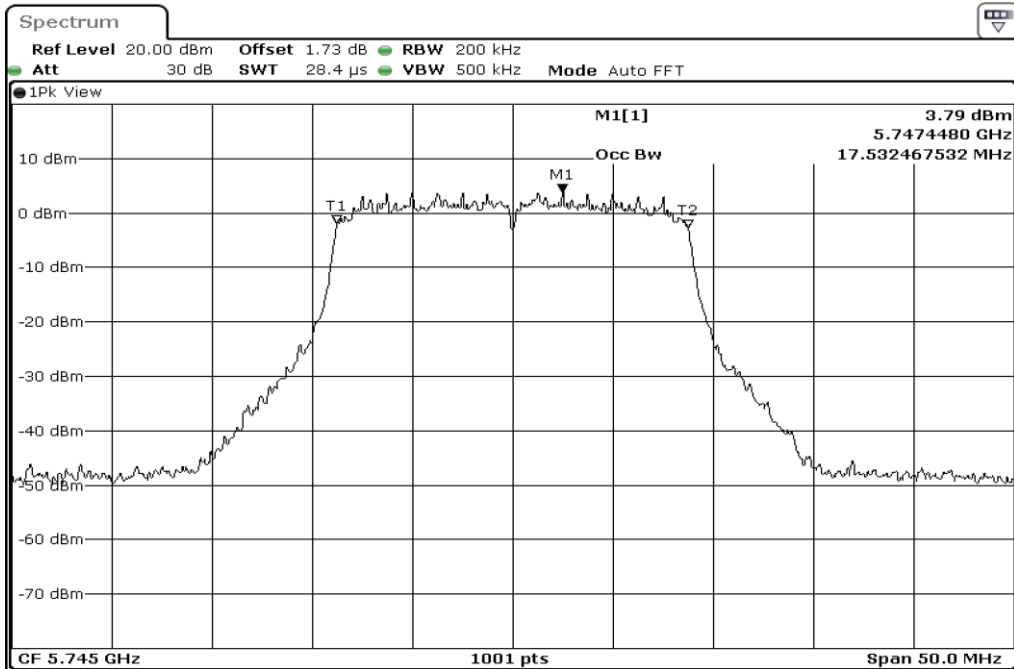

1	99% Occupied Bandwidth
---	------------------------

2	99% Occupied Bandwidth
---	------------------------

3	99% Occupied Bandwidth
---	------------------------

Test Band				WLAN_5GHz			
Antenna				Ant 2			
Test Parameters for Channel Bandwidths							
Test Item	No.	Mode	Channel	Bandwidth	RU Tone	RB index	Verdict
99%	1	802.11 n(HT20)	5745	20 MHz	-	-	Pass
Occupied	2	802.11 n(HT20)	5785	20 MHz	-	-	Pass
Bandwidth	3	802.11 n(HT20)	5825	20 MHz	-	-	Pass