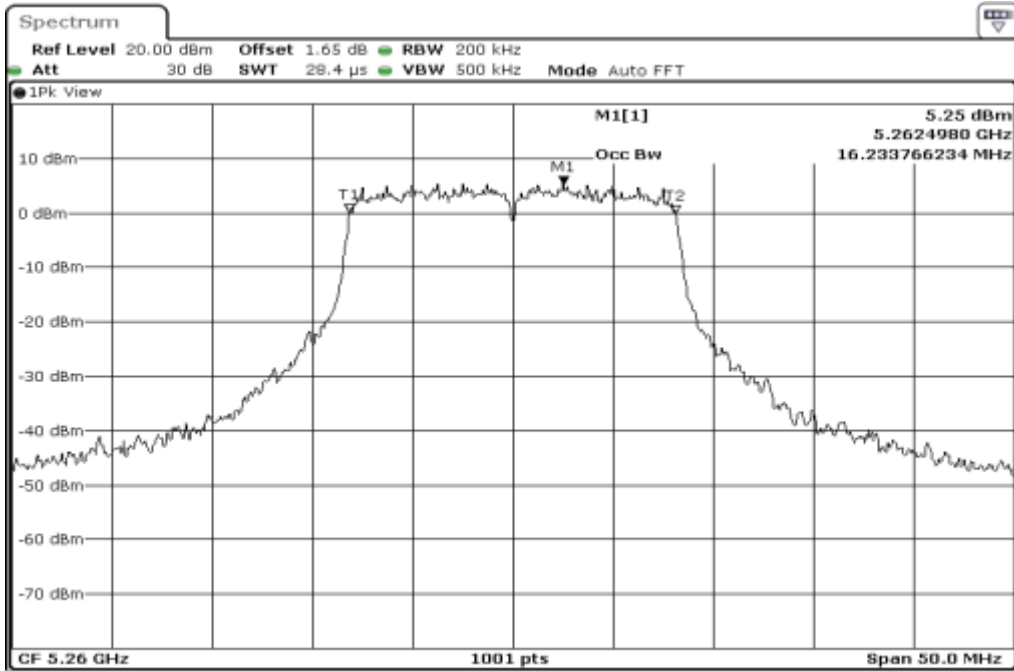

1	99% Occupied Bandwidth
---	------------------------

2	99% Occupied Bandwidth
---	------------------------

3	99% Occupied Bandwidth
---	------------------------

Test Band				WLAN_5GHz			
Antenna				Ant 2			
Test Parameters for Channel Bandwidths							
Test Item	No.	Mode	Channel	Bandwidth	RU Tone	RB index	Verdict
99%	1	802.11 a	5260	20 MHz	-	-	Pass
Occupied	2	802.11 a	5300	20 MHz	-	-	Pass
Bandwidth	3	802.11 a	5320	20 MHz	-	-	Pass