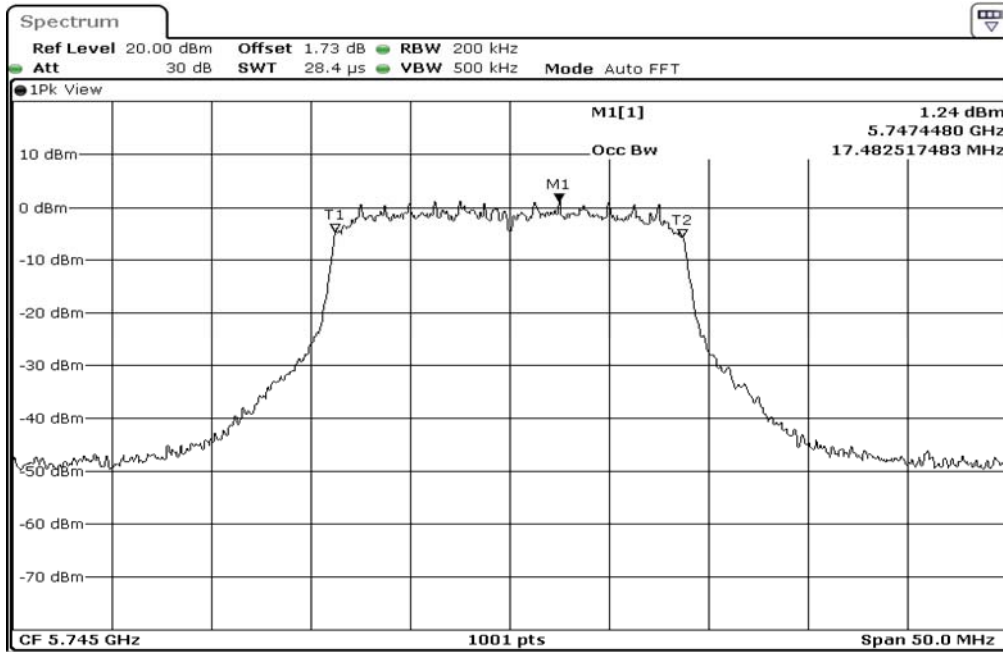

1	99% Occupied Bandwidth
---	------------------------

2	99% Occupied Bandwidth
---	------------------------

3	99% Occupied Bandwidth
---	------------------------

Test Band				WLAN_5GHz			
Antenna				Multiple Antenna (Ant 2)			
Test Parameters for Channel Bandwidths							
Test Item	No.	Mode	Channel	Bandwidth	RU Tone	RB index	Verdict
99% Occupied Bandwidth	1	802.11 n(HT20)	5745	20 MHz	-	-	Pass
99% Occupied Bandwidth	2	802.11 n(HT20)	5785	20 MHz	-	-	Pass
99% Occupied Bandwidth	3	802.11 n(HT20)	5825	20 MHz	-	-	Pass