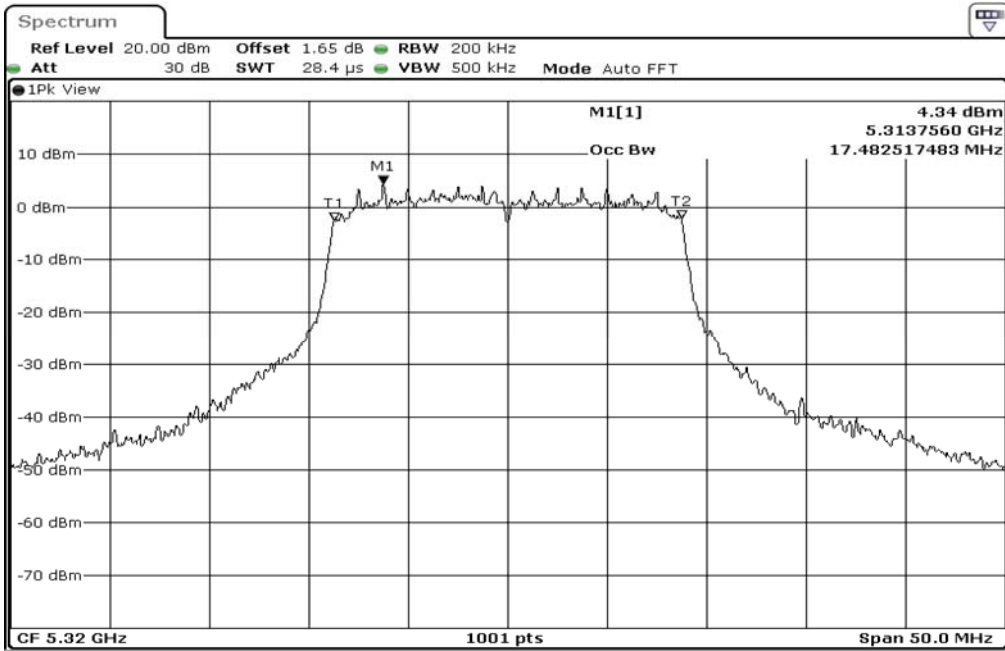

3	99% Occupied Bandwidth