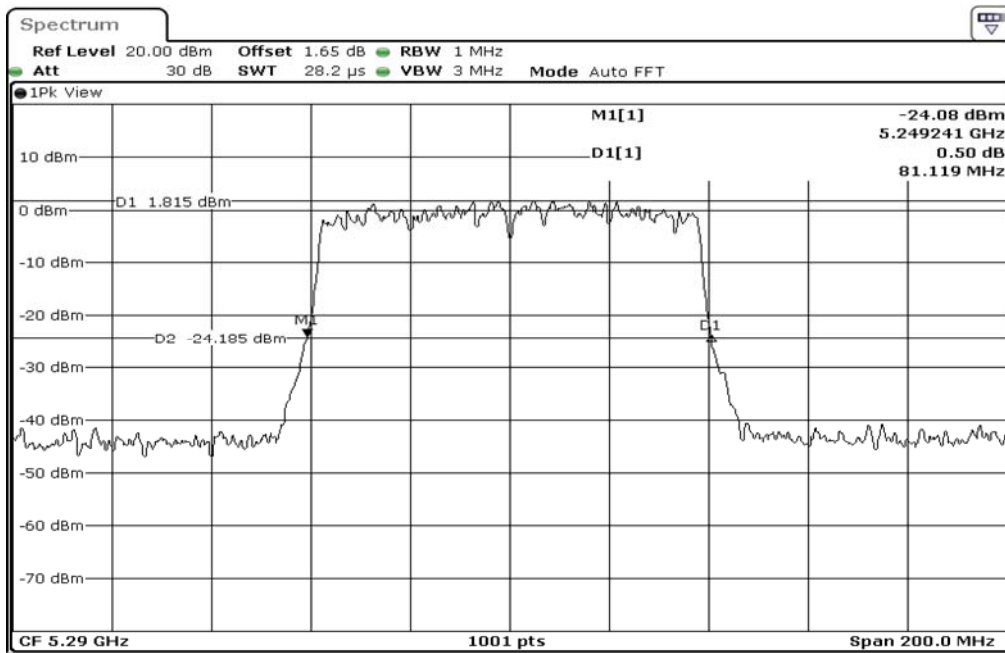

1	26dB Bandwidth