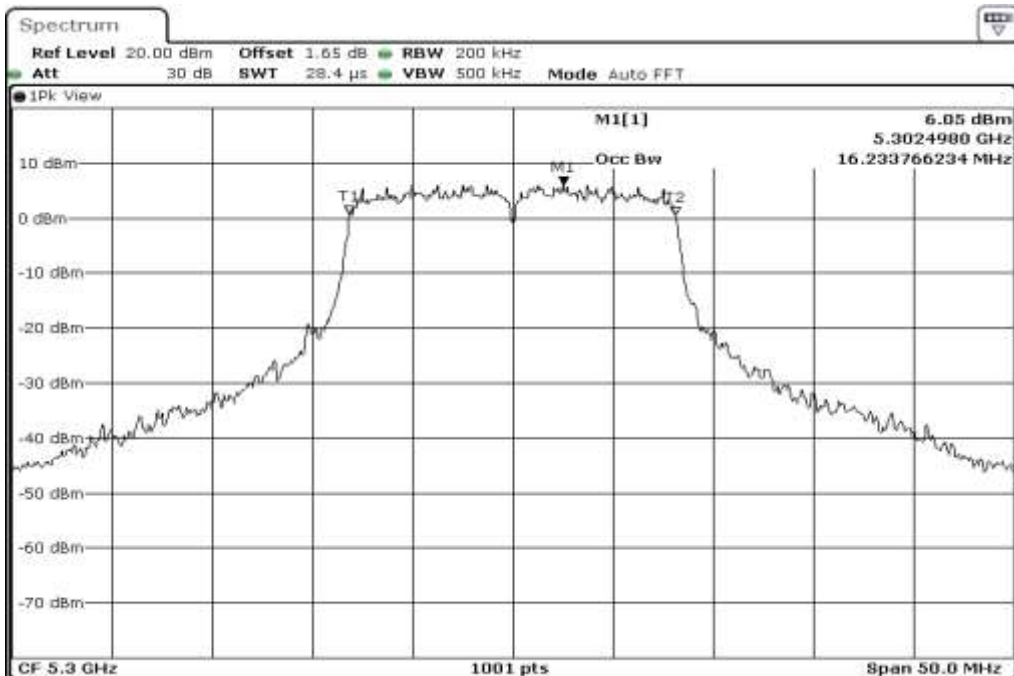

1	99% Occupied Bandwidth