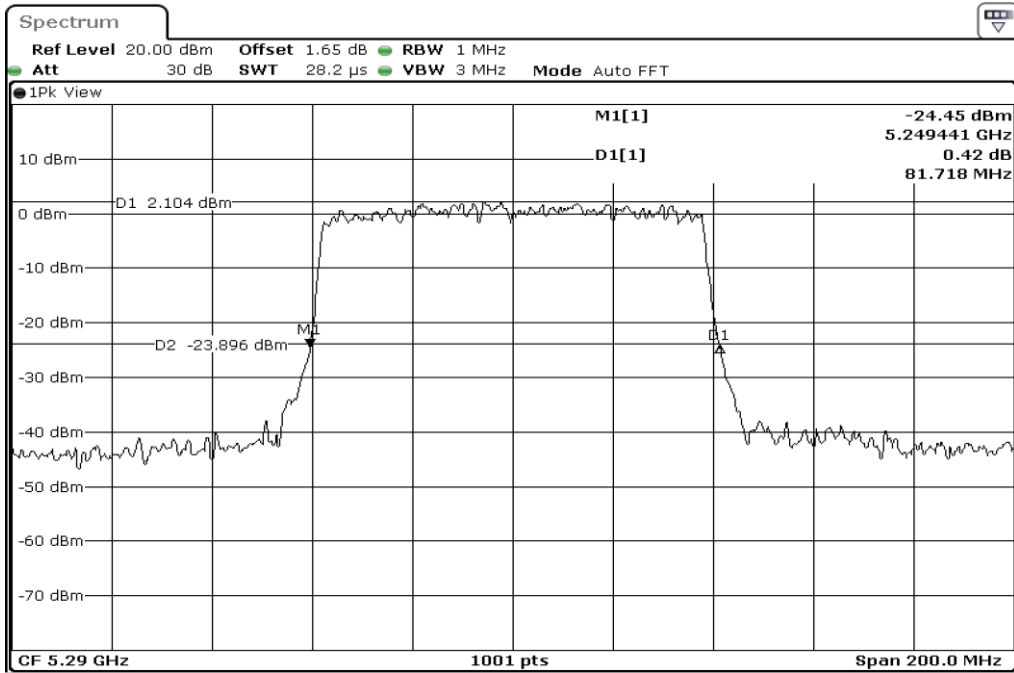

1	26dB Bandwidth
---	----------------

Test Band				WLAN_5GHz			
Antenna				Ant 2			
Test Parameters for Channel Bandwidths							
Test Item	No.	Mode	Channel	Bandwidth	RU Tone	RB index	Verdict
26dB Bandwidth	1	802.11 ac(VHT80)	5290	80 MHz	-	-	Pass