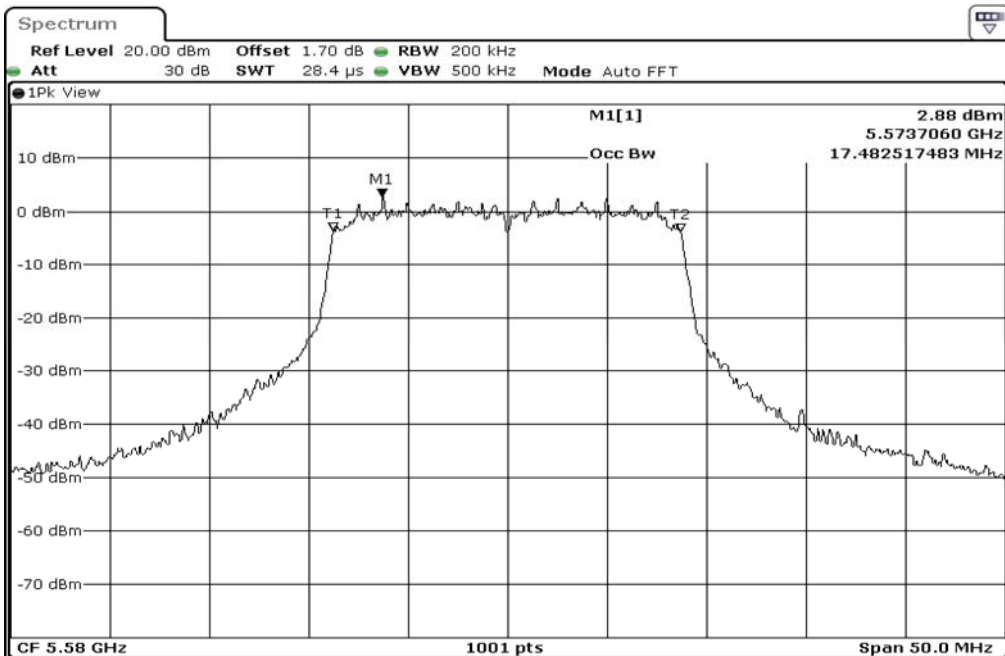

1	99% Occupied Bandwidth