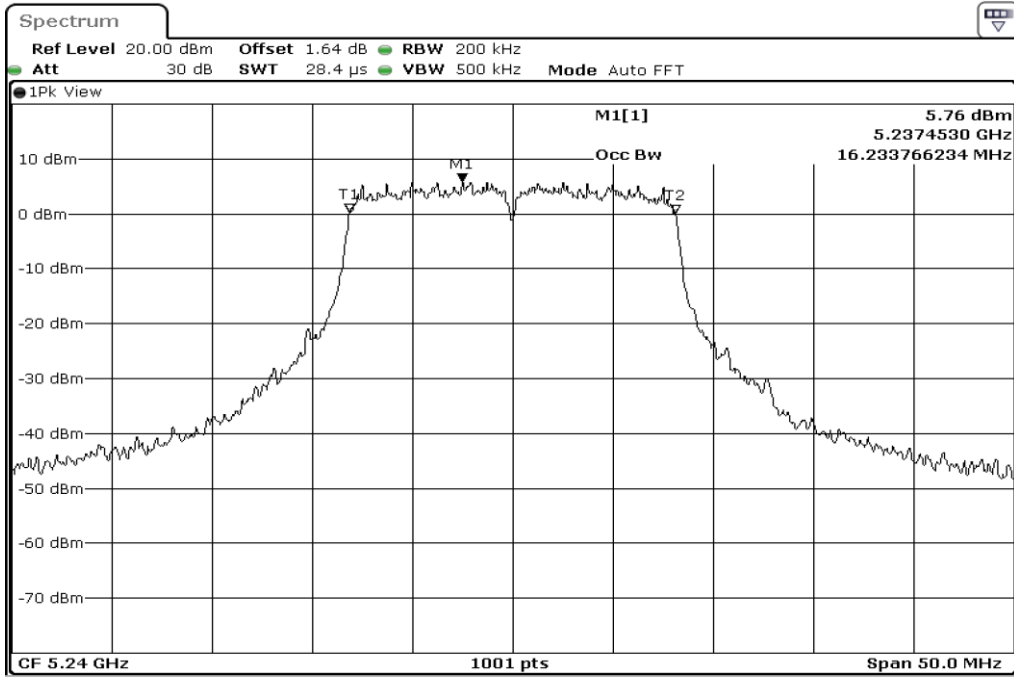

3	99% Occupied Bandwidth