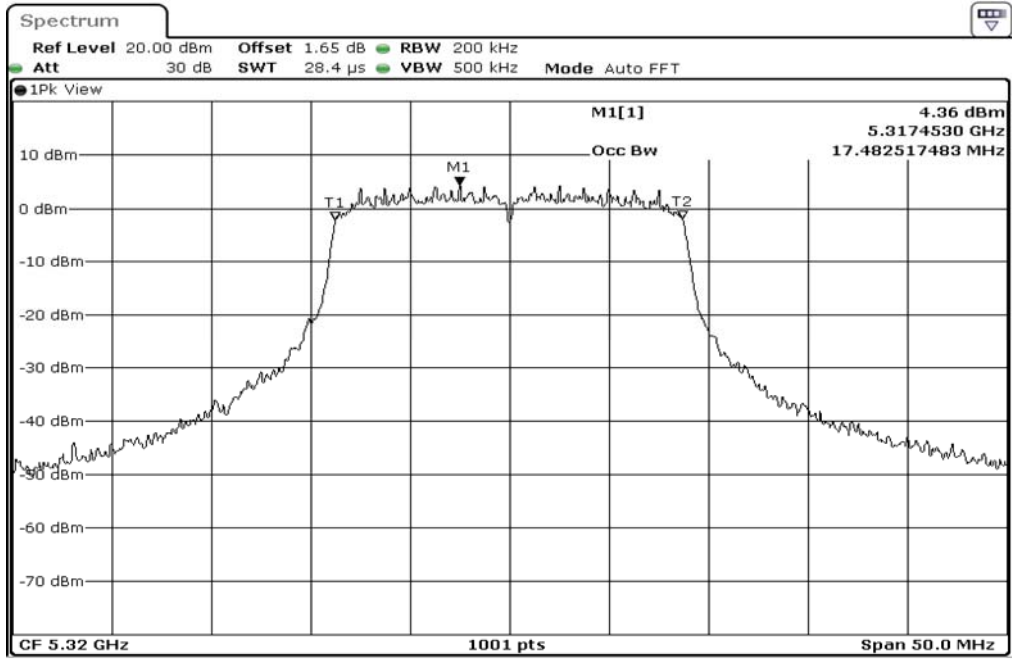

2	99% Occupied Bandwidth

3	99% Occupied Bandwidth