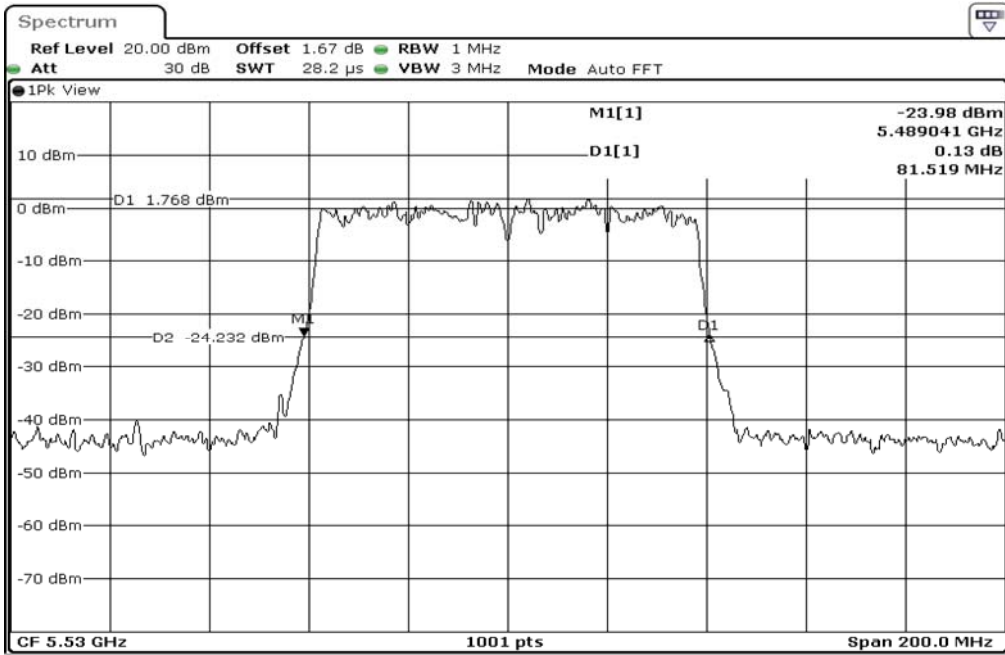

1	26dB Bandwidth