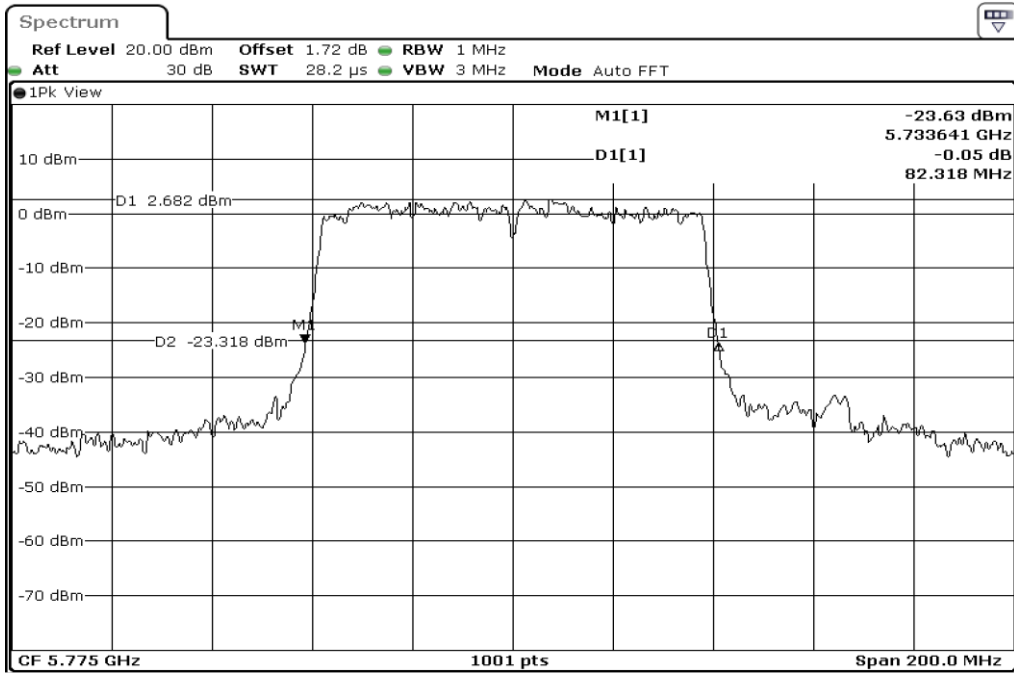

1	26dB Bandwidth