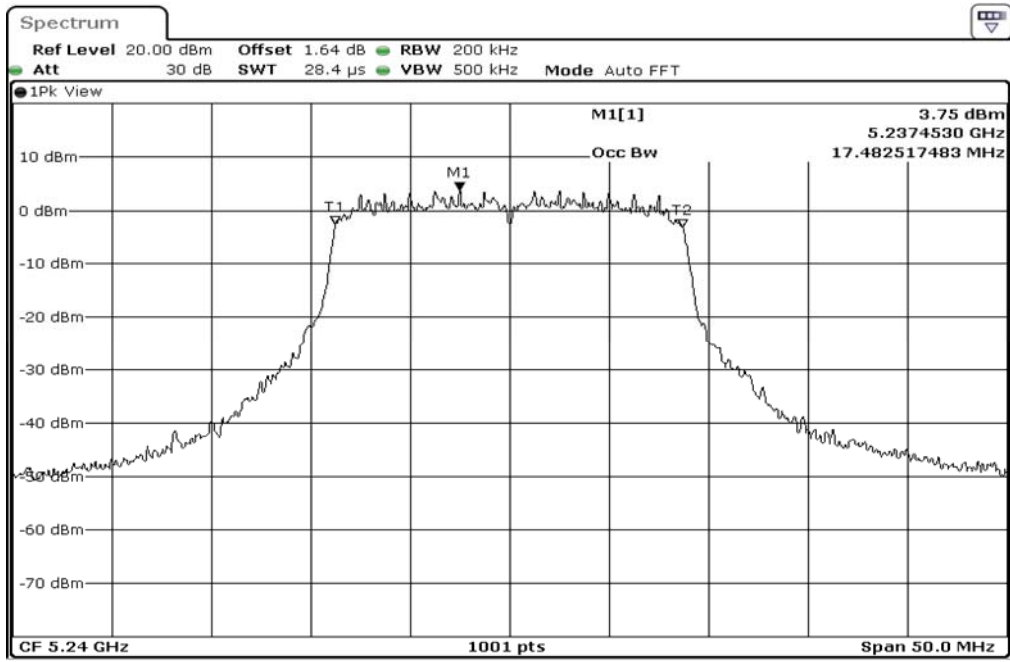

2	99% Occupied Bandwidth

3	99% Occupied Bandwidth