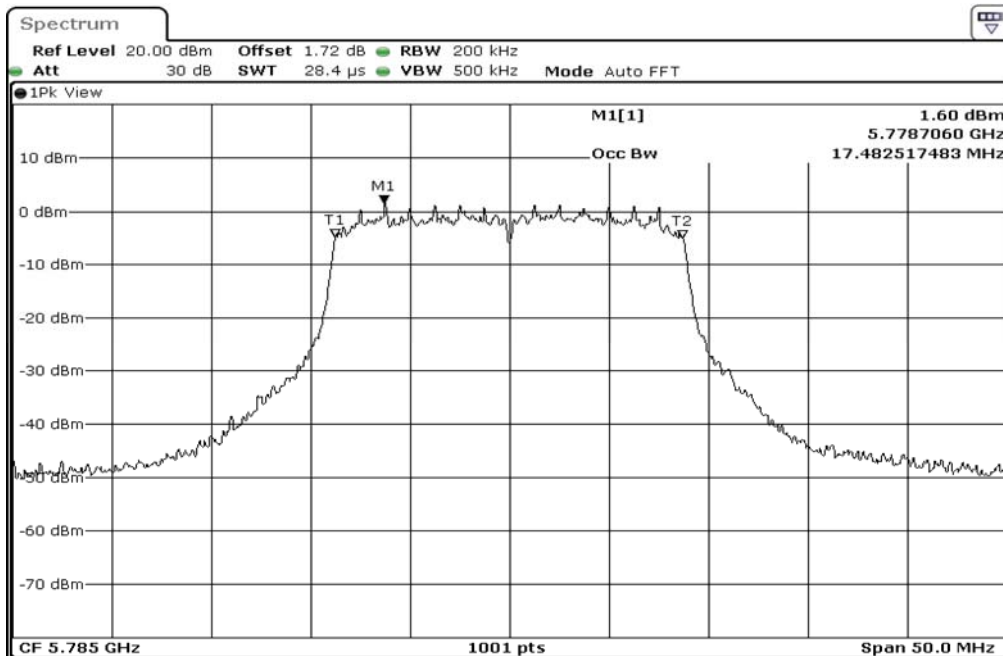

2	99% Occupied Bandwidth