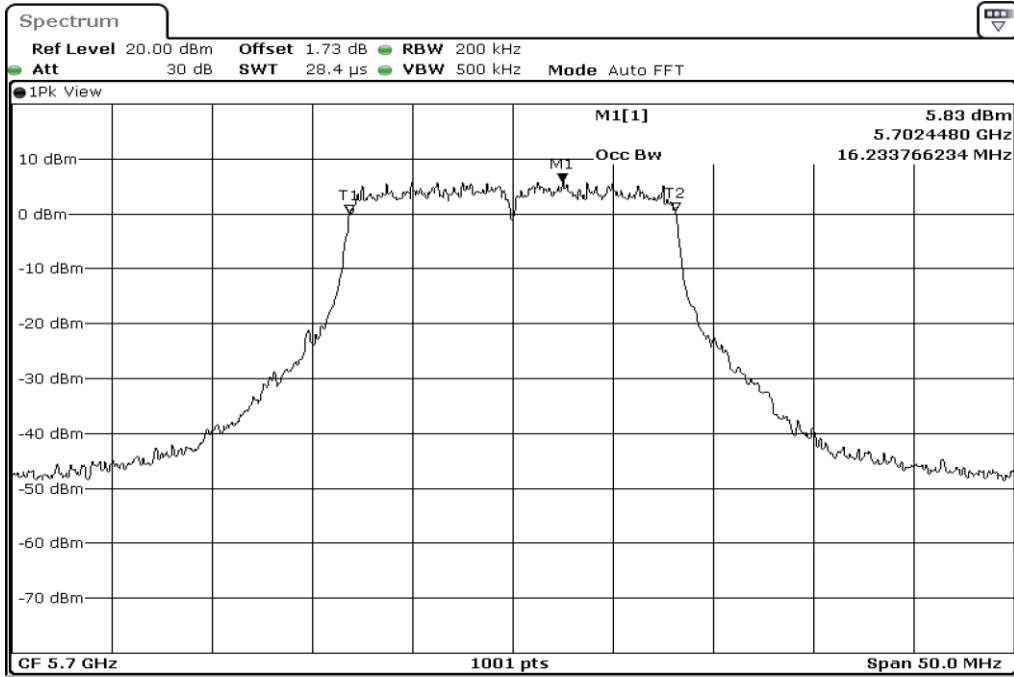

3	99% Occupied Bandwidth