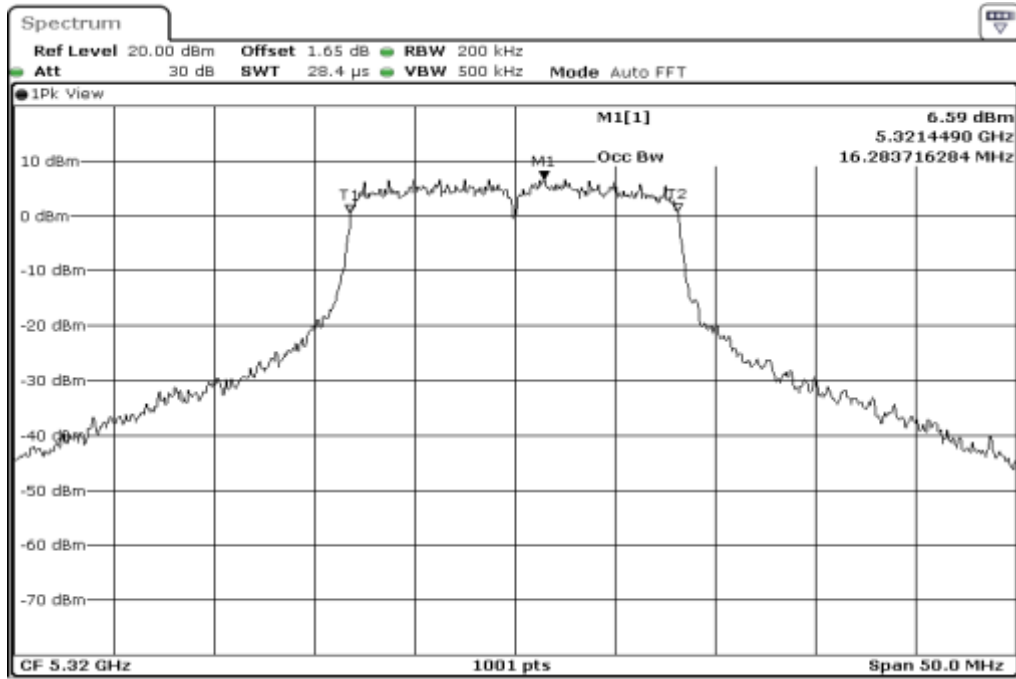

2	99% Occupied Bandwidth

3	99% Occupied Bandwidth