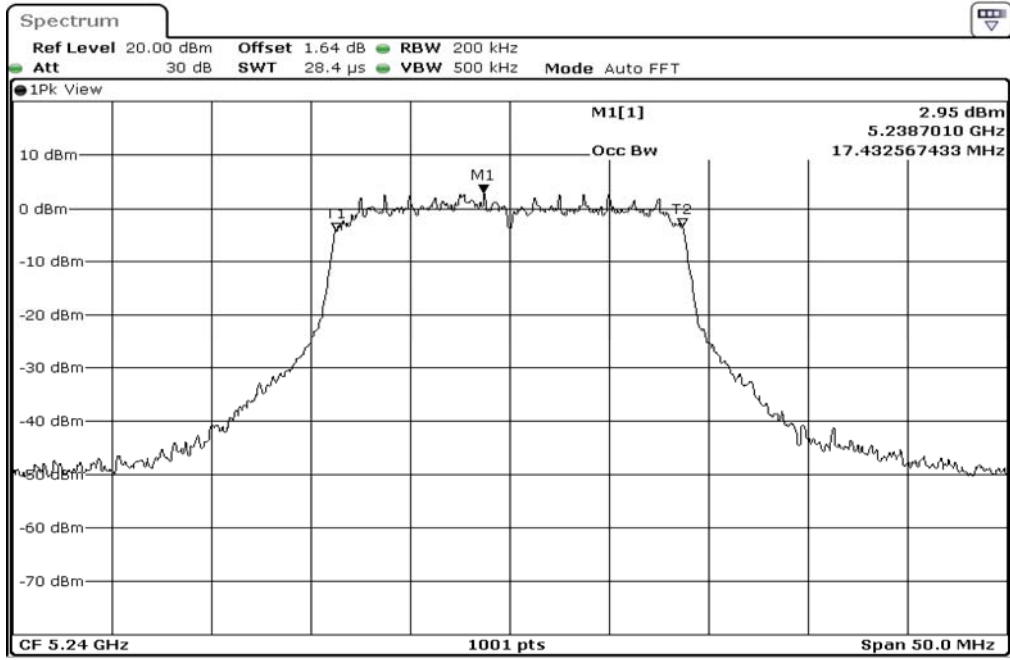

2	99% Occupied Bandwidth

3	99% Occupied Bandwidth