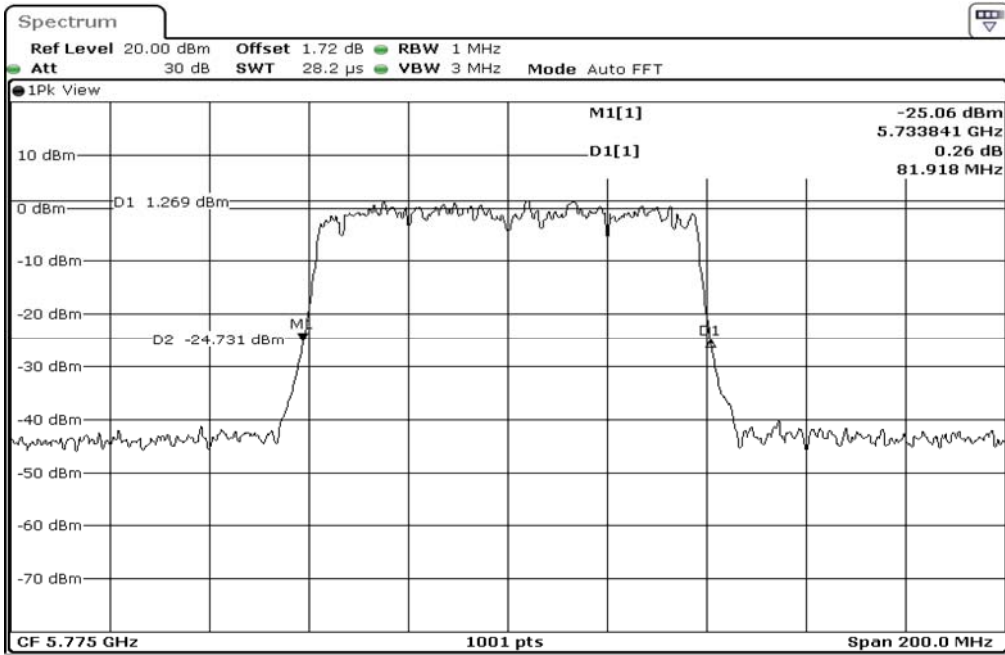

1	26dB Bandwidth