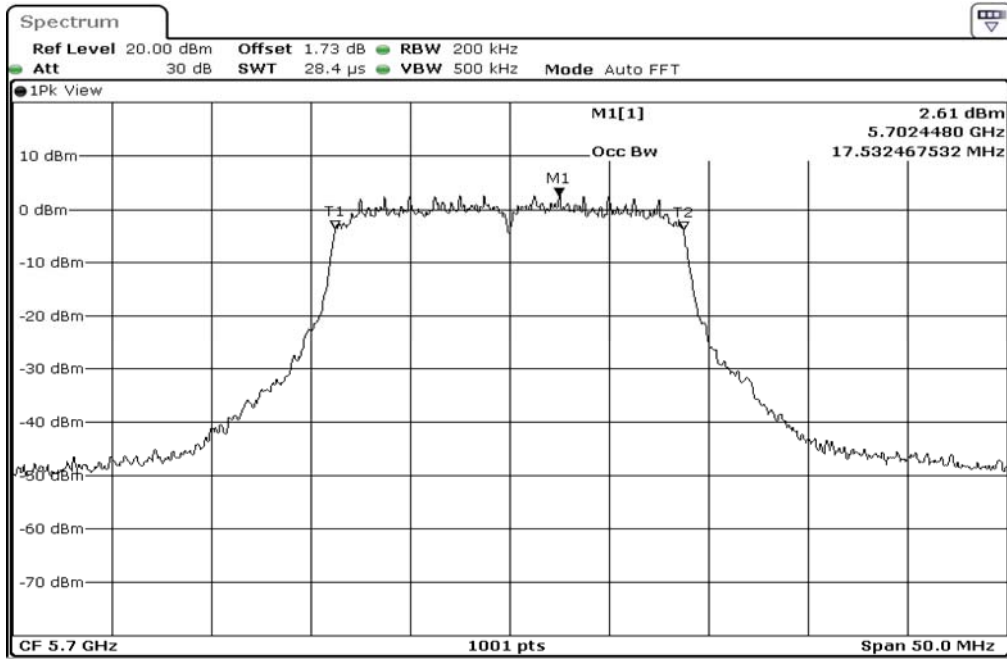

2	99% Occupied Bandwidth

3	99% Occupied Bandwidth