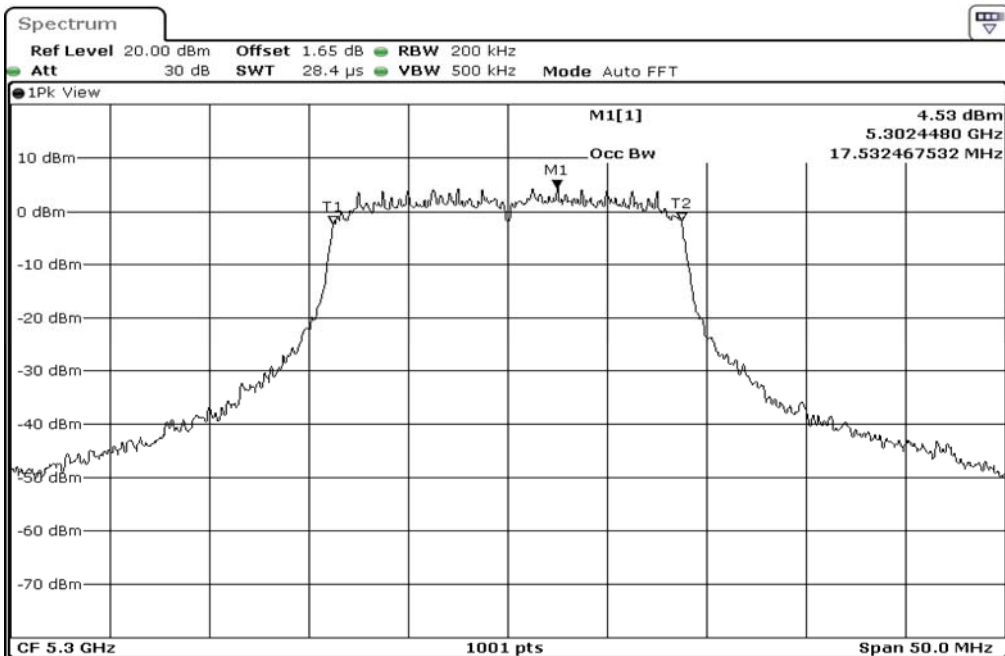

1	99% Occupied Bandwidth