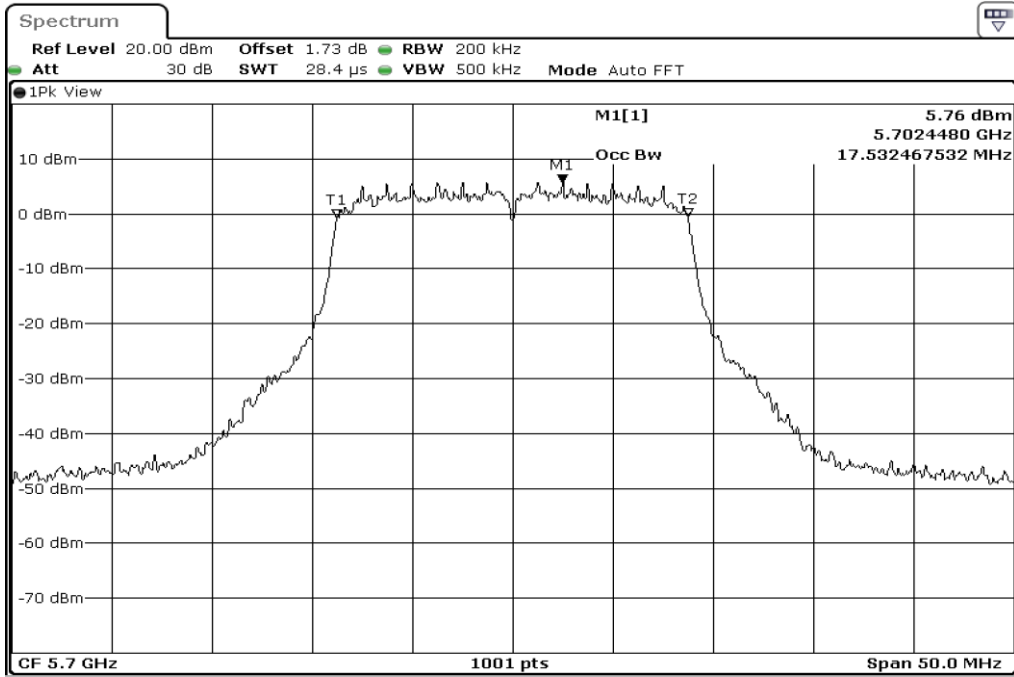

3	99% Occupied Bandwidth