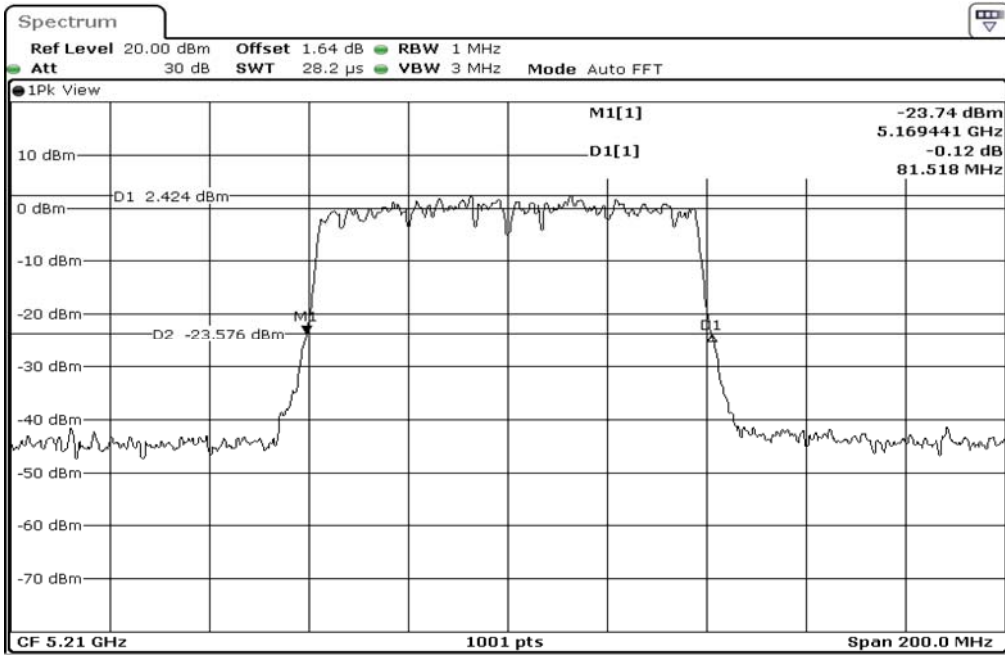

1	26dB Bandwidth