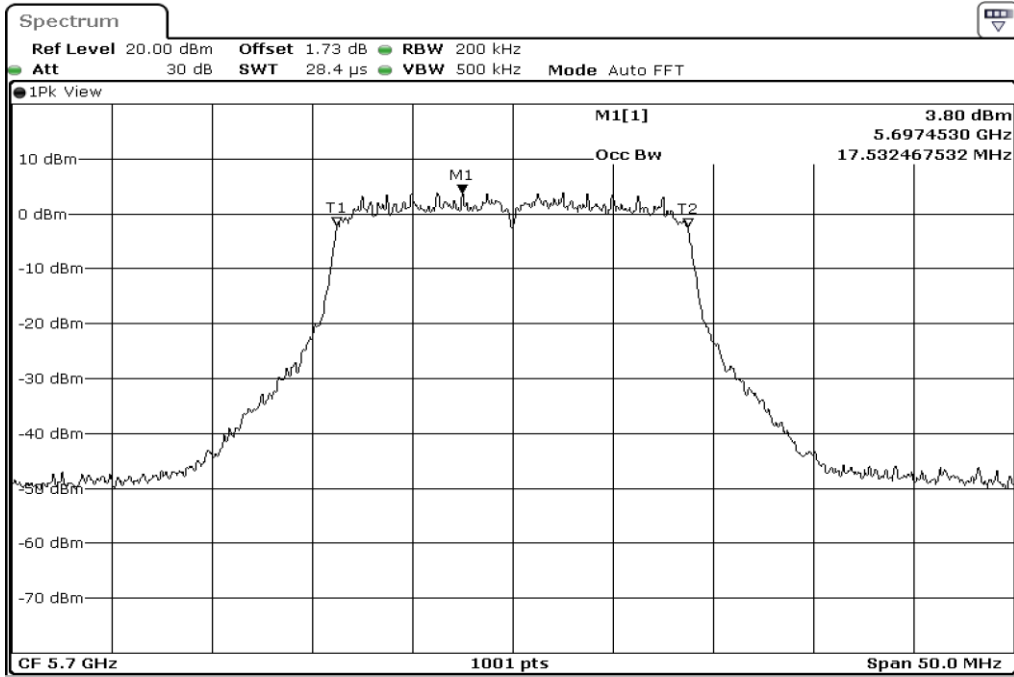

3	99% Occupied Bandwidth