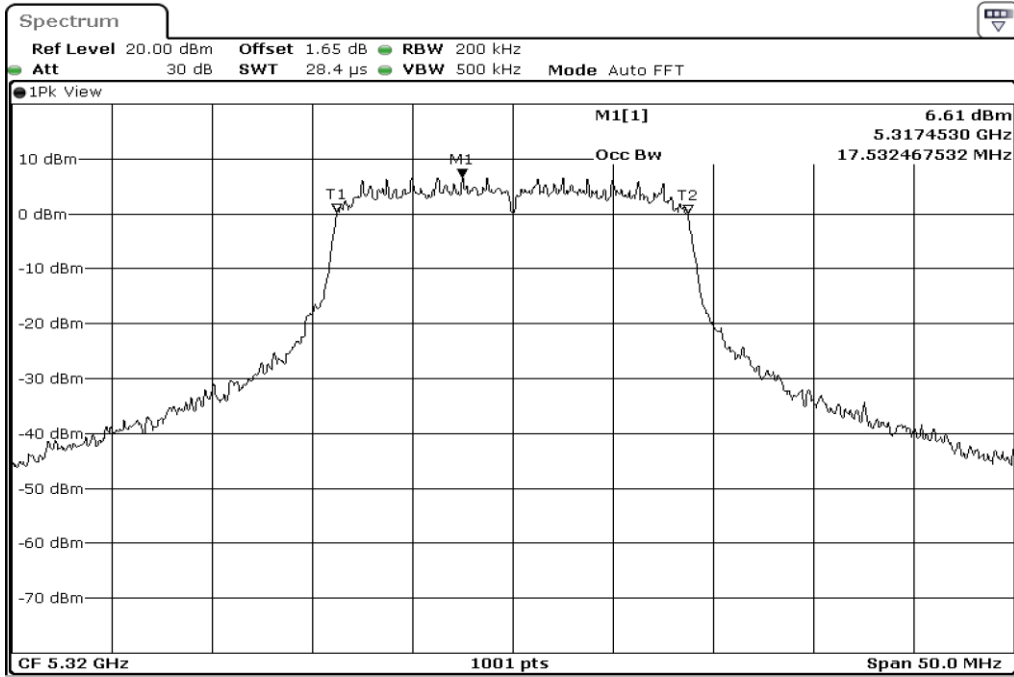

3	99% Occupied Bandwidth