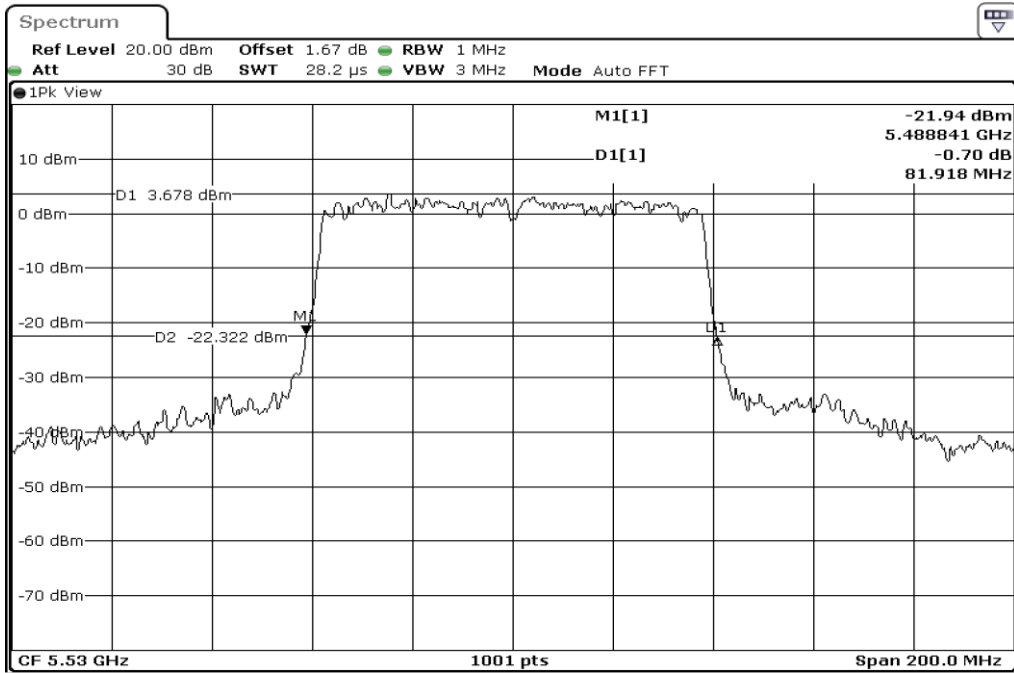

1	26dB Bandwidth