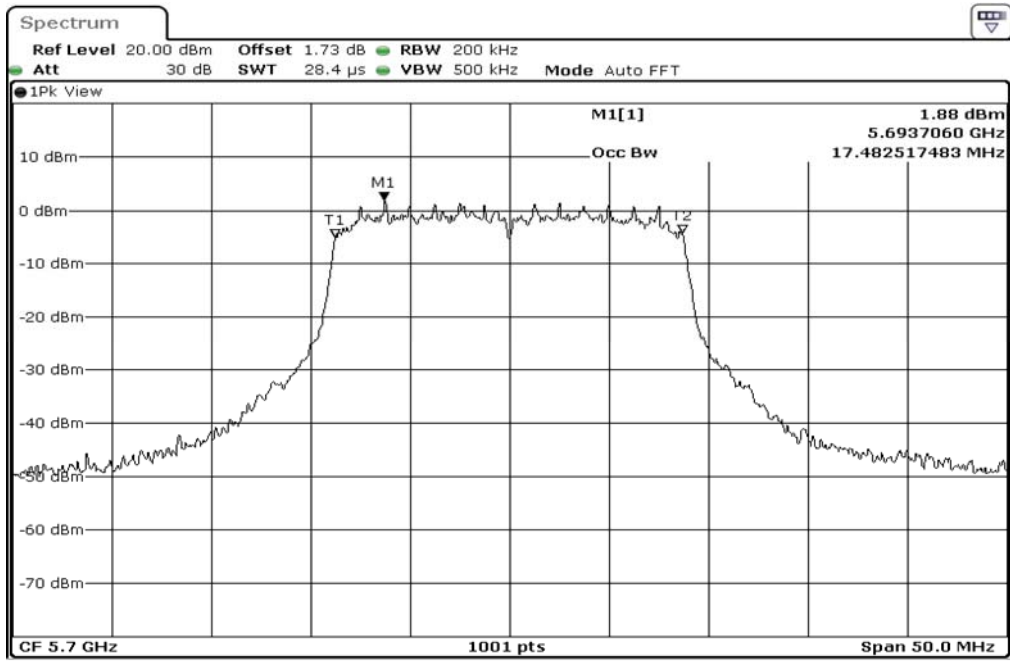

2	99% Occupied Bandwidth

3	99% Occupied Bandwidth