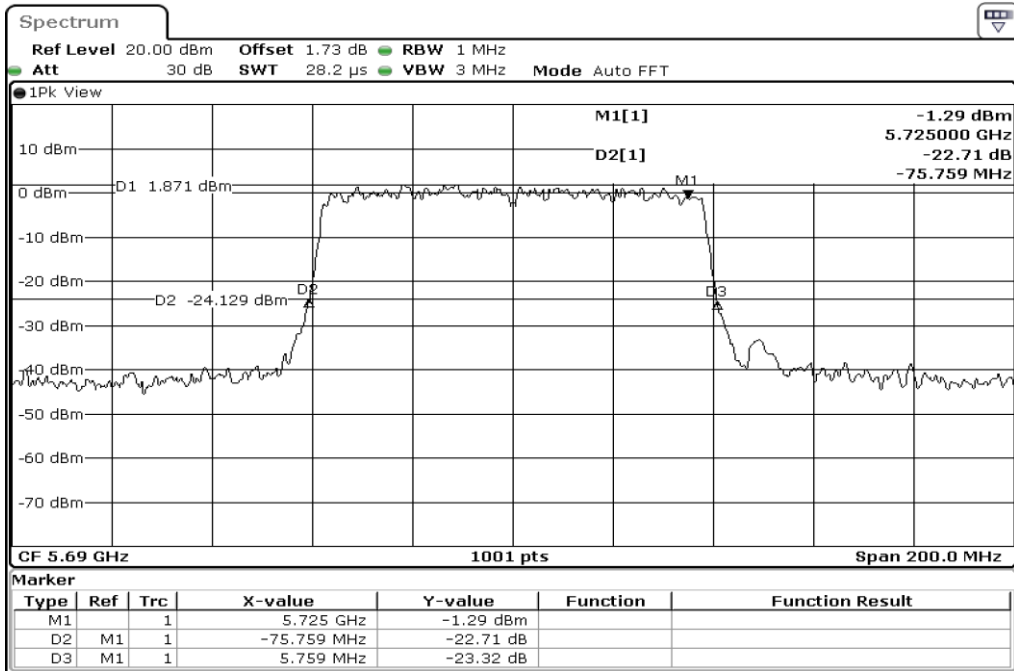

1	26dB Bandwidth