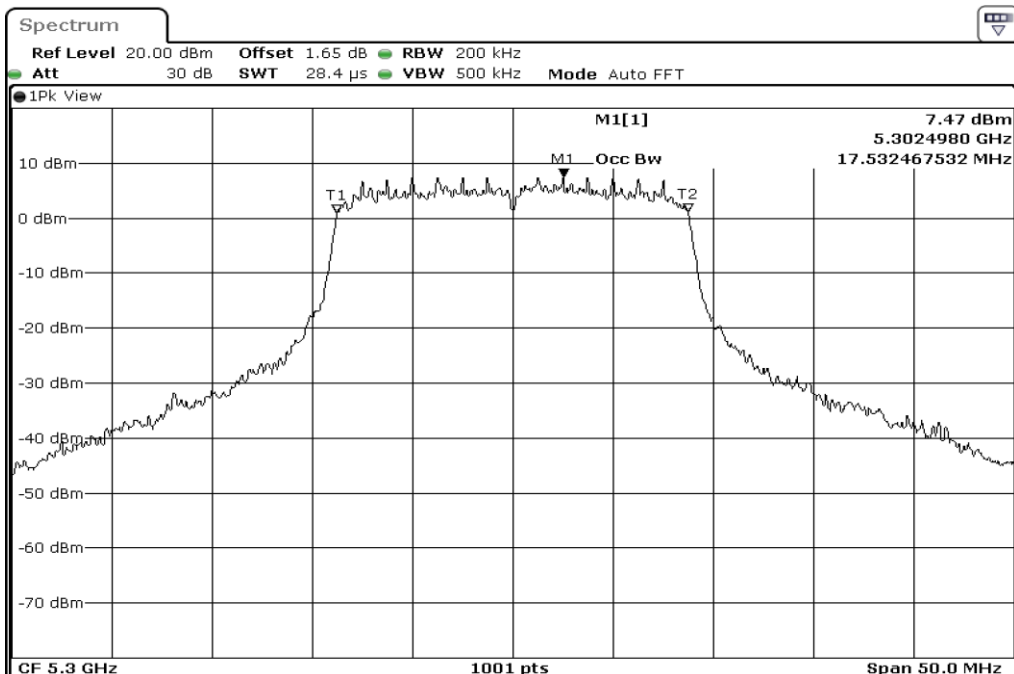

2	99% Occupied Bandwidth