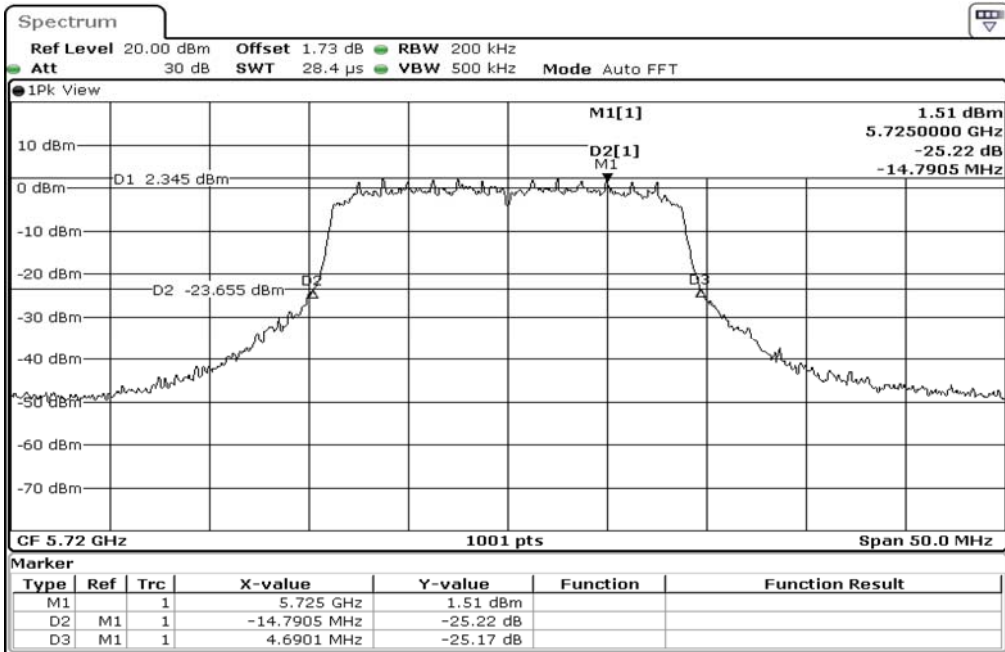

1	26dB Bandwidth
---	----------------

2	26dB Bandwidth
---	----------------

3	26dB Bandwidth
---	----------------

Test Band				WLAN_5GHz			
Antenna				Multiple Antenna (Ant 2)			
Test Parameters for Channel Bandwidths							
Test Item	No.	Mode	Channel	Bandwidth	RU Tone	RB index	Verdict
26dB Bandwidth	1	802.11 n(HT20)	5720	20 MHz	-	-	Pass