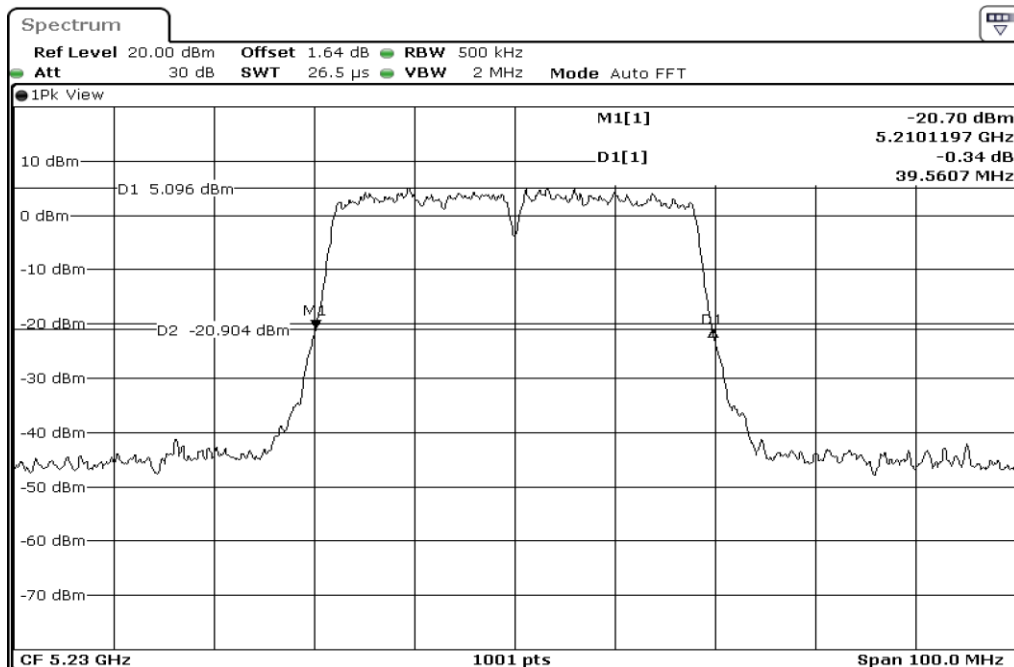

2	26dB Bandwidth