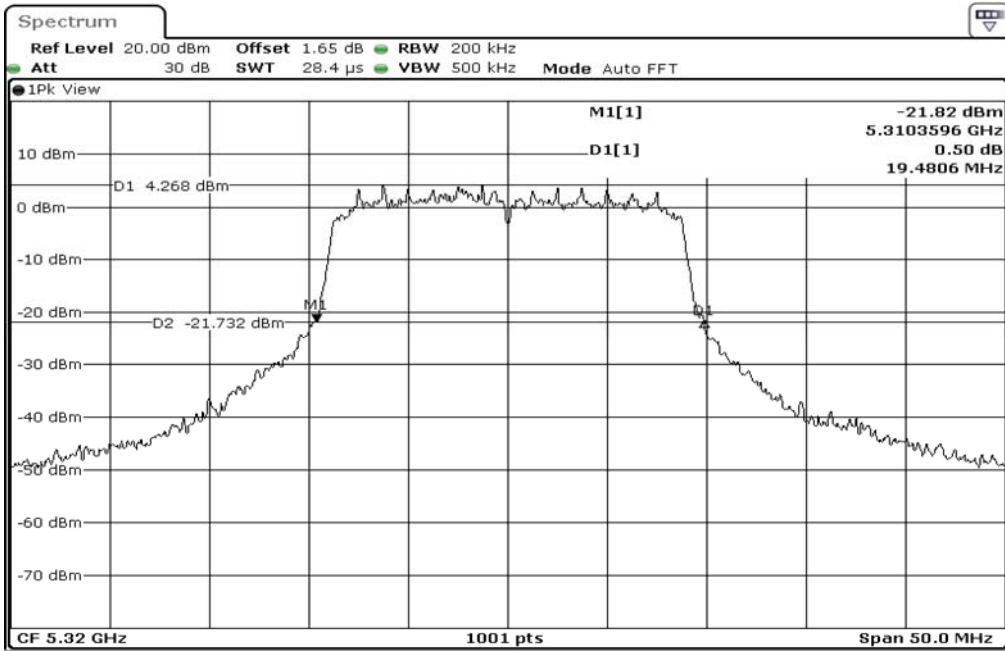

2	26dB Bandwidth

3	26dB Bandwidth