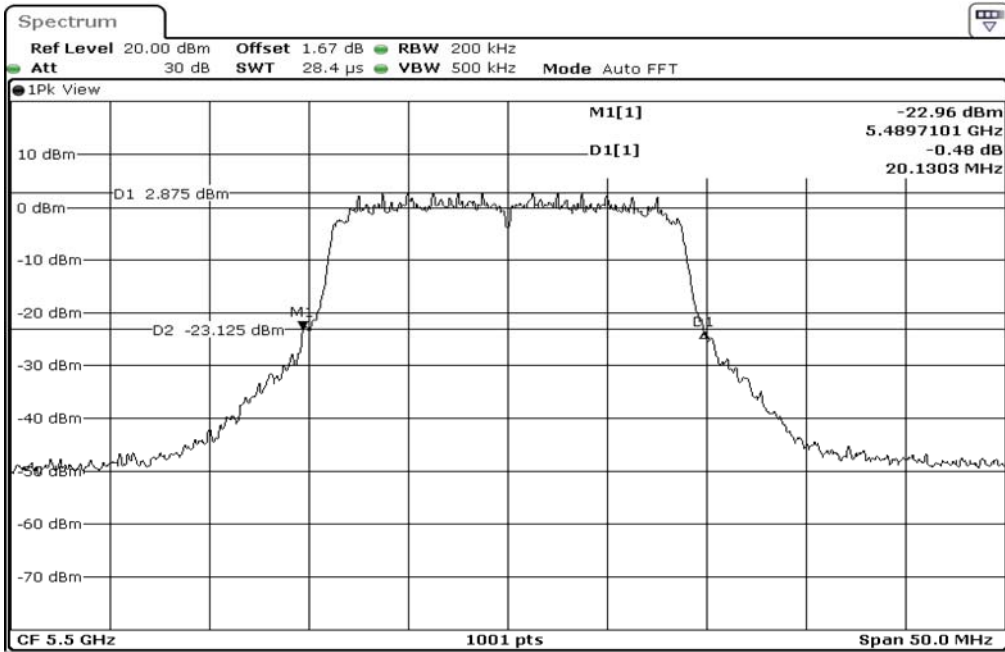

1	26dB Bandwidth
---	----------------

2	26dB Bandwidth
---	----------------

3	26dB Bandwidth
---	----------------

Test Band				WLAN_5GHz			
Antenna				Multiple Antenna (Ant 1)			
Test Parameters for Channel Bandwidths							
Test Item	No.	Mode	Channel	Bandwidth	RU Tone	RB index	Verdict
26dB Bandwidth	1	802.11 n(HT20)	5500	20 MHz	-	-	Pass
	2	802.11 n(HT20)	5580	20 MHz	-	-	Pass
	3	802.11 n(HT20)	5700	20 MHz	-	-	Pass