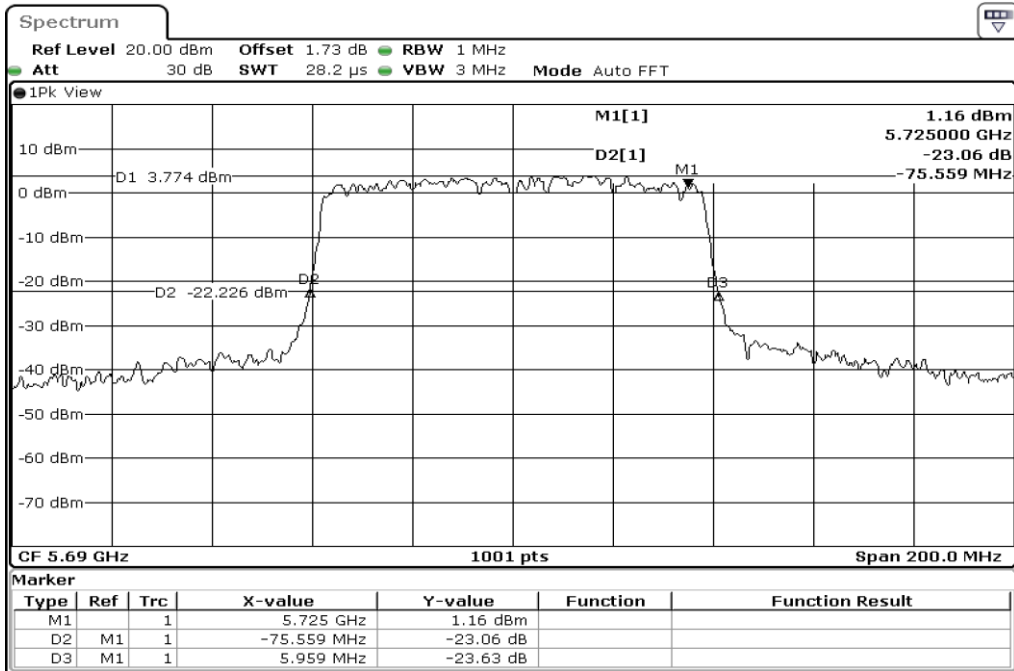

1	26dB Bandwidth