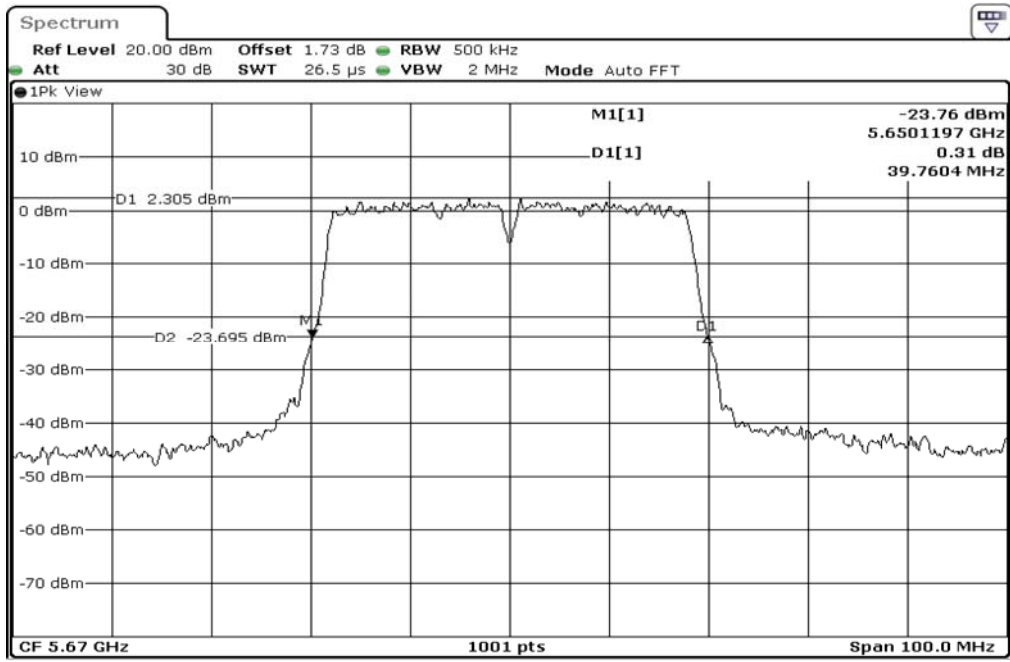

2	26dB Bandwidth

3	26dB Bandwidth