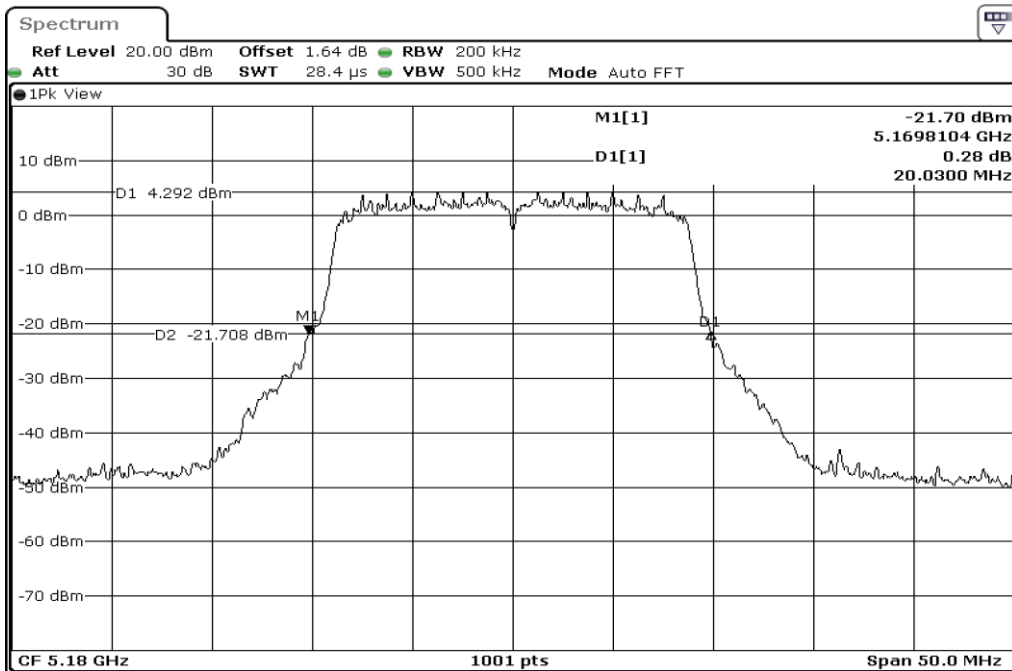

1	26dB Bandwidth