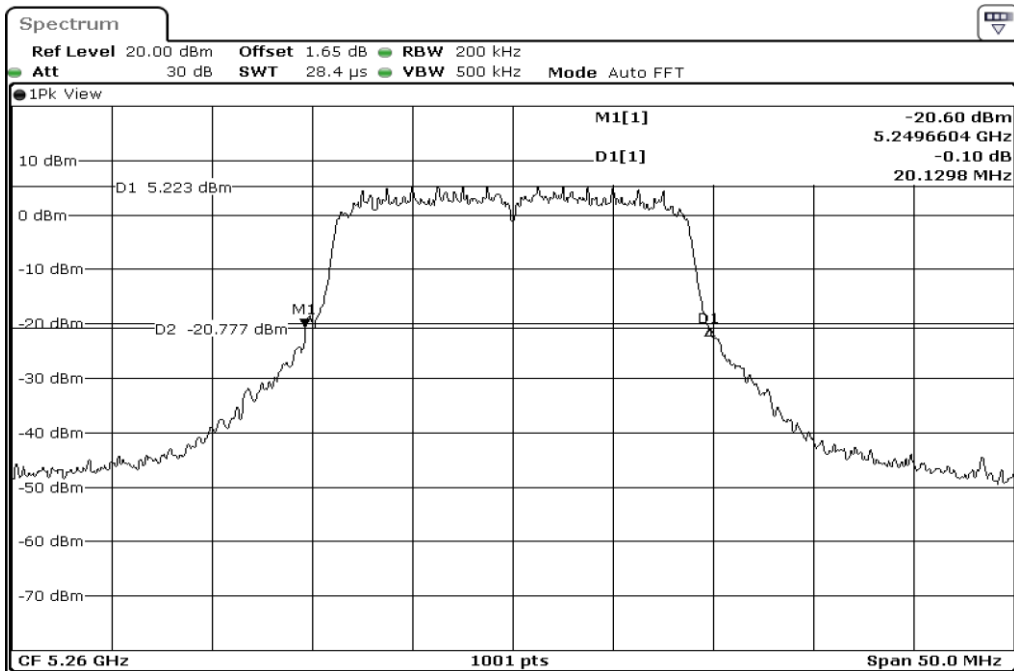

1	26dB Bandwidth
---	----------------

2	26dB Bandwidth
---	----------------

3	26dB Bandwidth
---	----------------

Test Band				WLAN_5GHz			
Antenna				Ant 2			
Test Parameters for Channel Bandwidths							
Test Item	No.	Mode	Channel	Bandwidth	RU Tone	RB index	Verdict
26dB Bandwidth	1	802.11 n(HT20)	5260	20 MHz	-	-	Pass
	2	802.11 n(HT20)	5300	20 MHz	-	-	Pass
	3	802.11 n(HT20)	5320	20 MHz	-	-	Pass