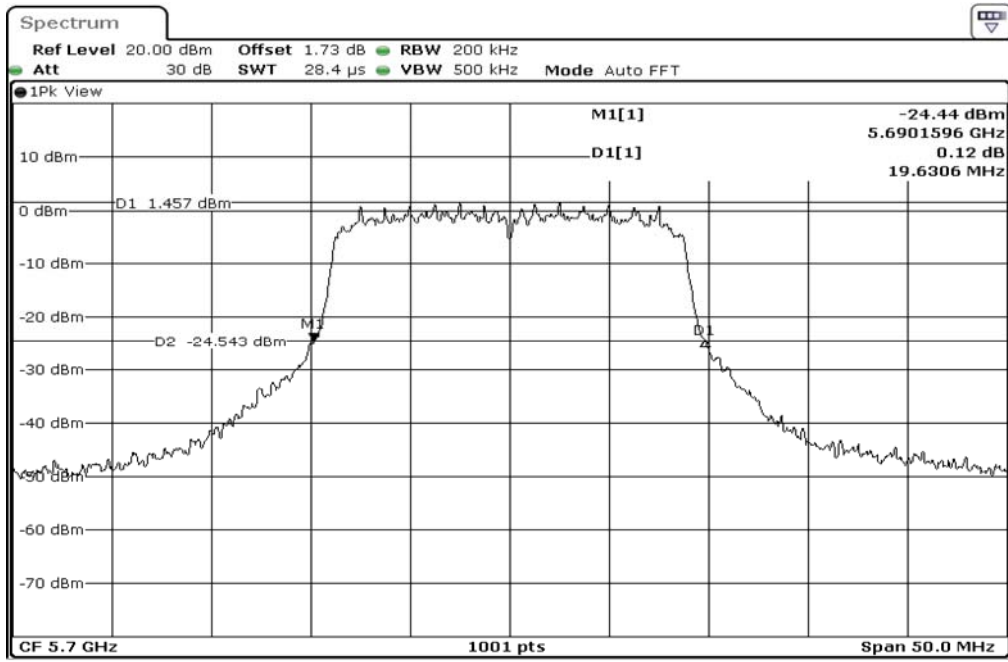

2	26dB Bandwidth

3	26dB Bandwidth