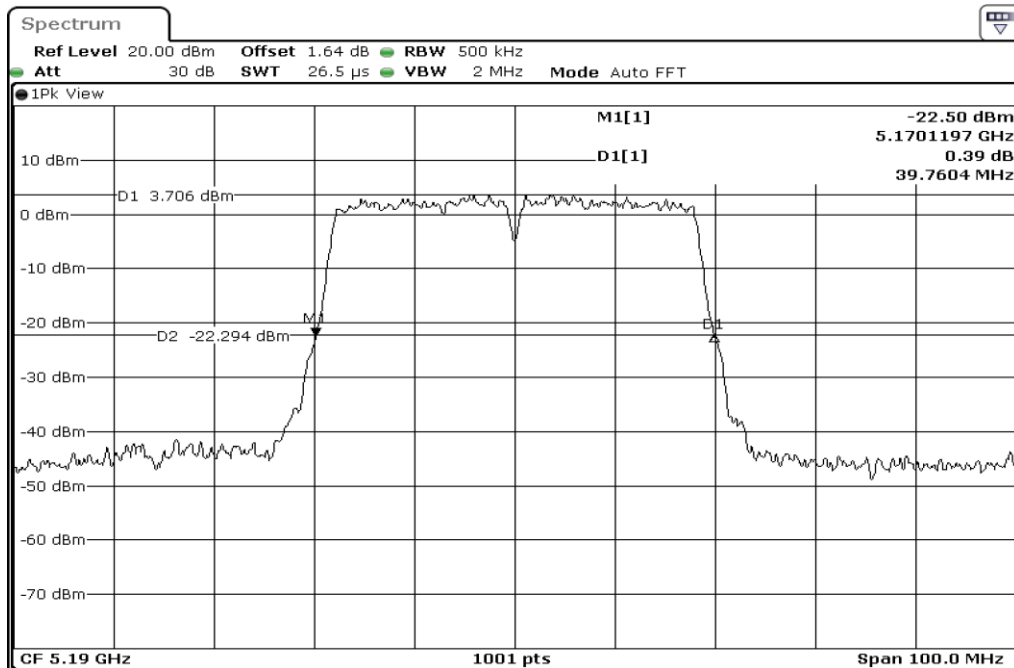

1	26dB Bandwidth