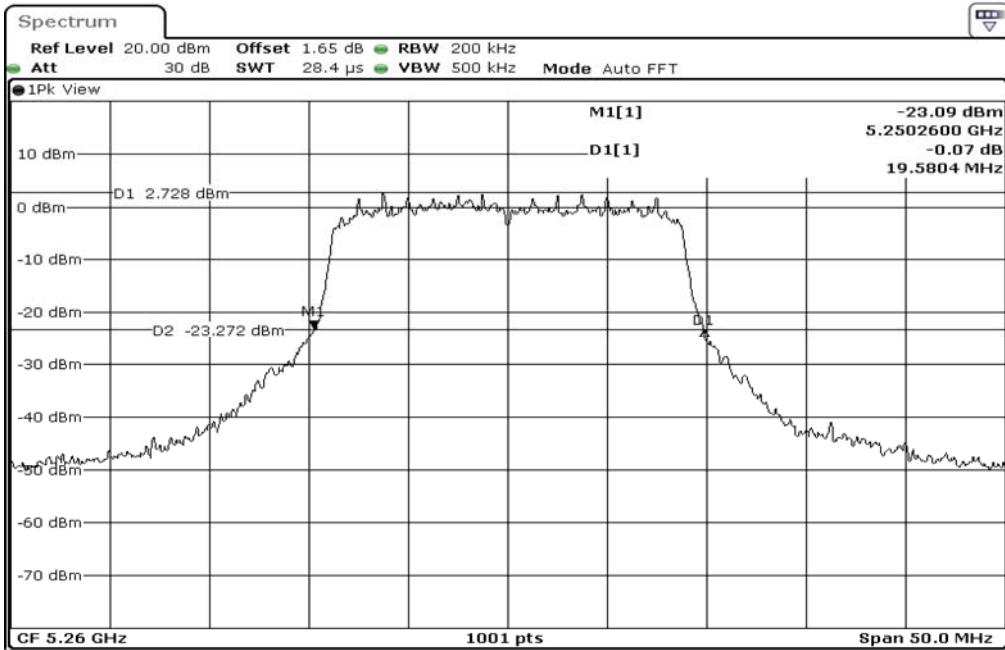

1	26dB Bandwidth
---	----------------

2	26dB Bandwidth
---	----------------

3	26dB Bandwidth
---	----------------

Test Band				WLAN_5GHz			
Antenna				Multiple Antenna (Ant 2)			
Test Parameters for Channel Bandwidths							
Test Item	No.	Mode	Channel	Bandwidth	RU Tone	RB index	Verdict
26dB Bandwidth	1	802.11 n(HT20)	5260	20 MHz	-	-	Pass
	2	802.11 n(HT20)	5300	20 MHz	-	-	Pass
	3	802.11 n(HT20)	5320	20 MHz	-	-	Pass