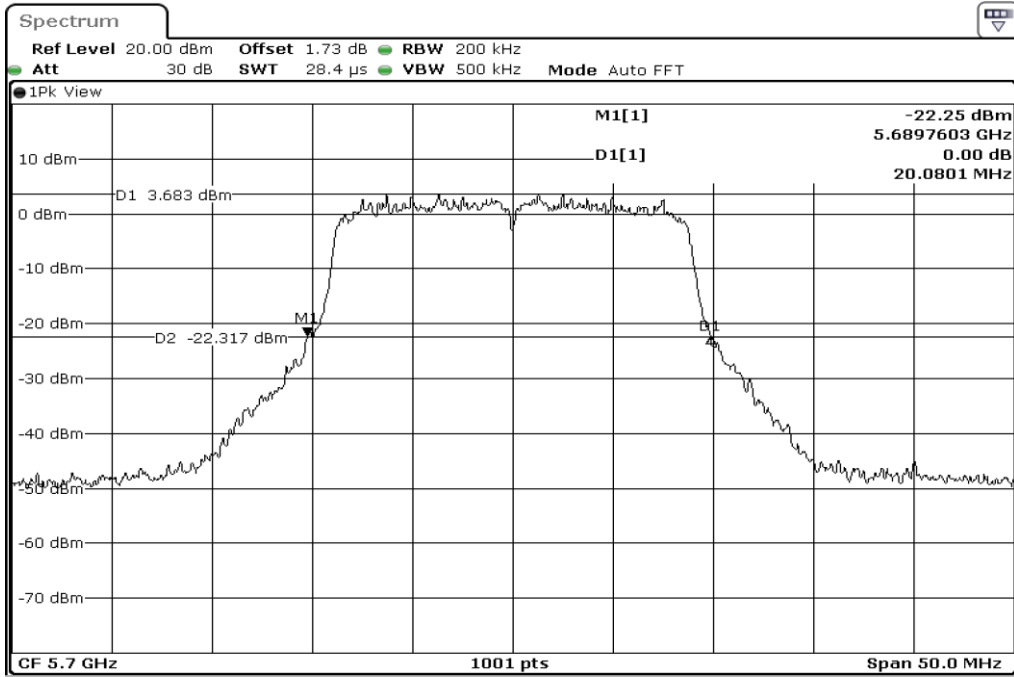

2	26dB Bandwidth

3	26dB Bandwidth