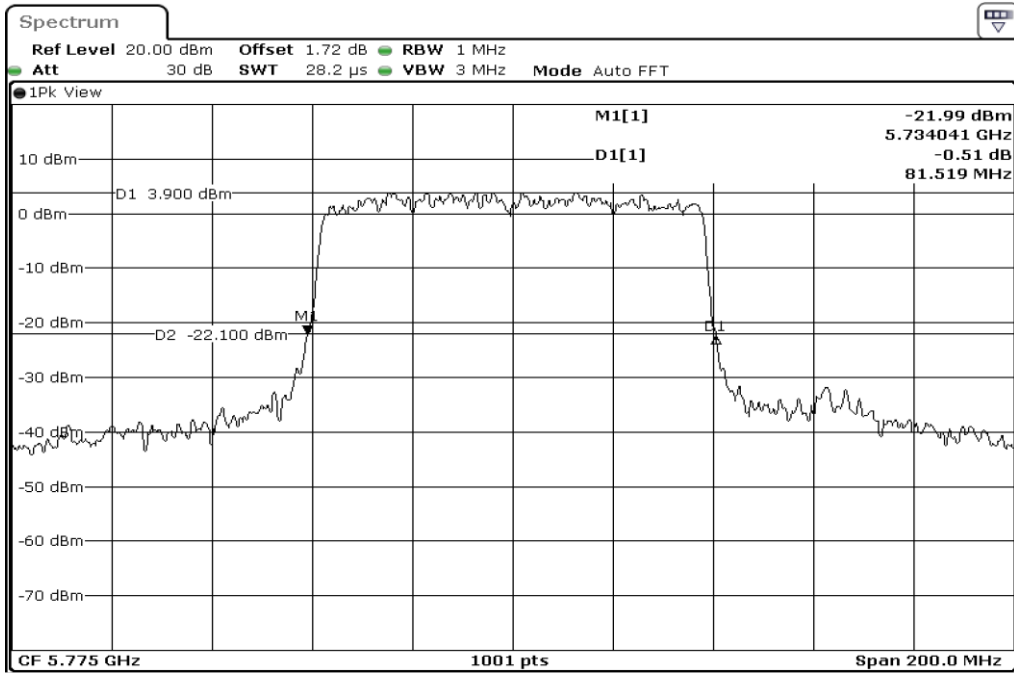

1	26dB Bandwidth