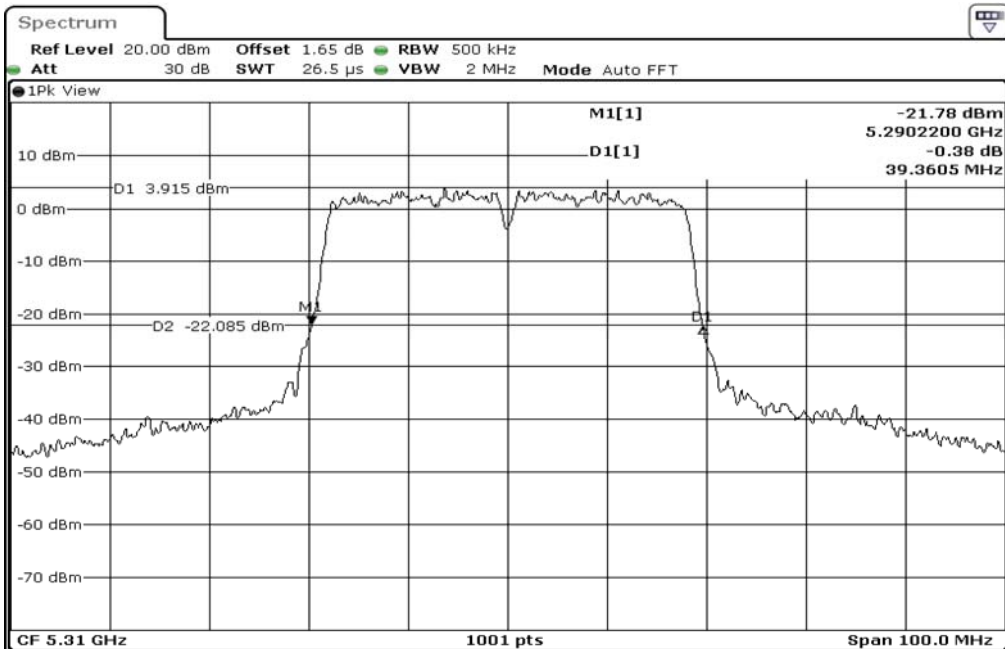

2	26dB Bandwidth