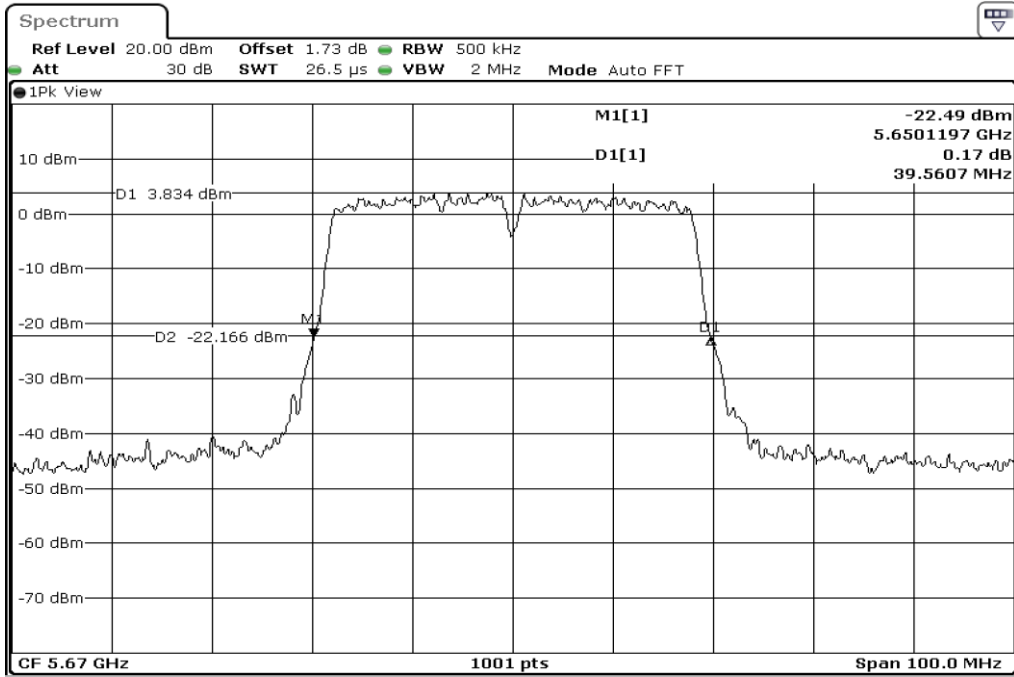

2	26dB Bandwidth

3	26dB Bandwidth