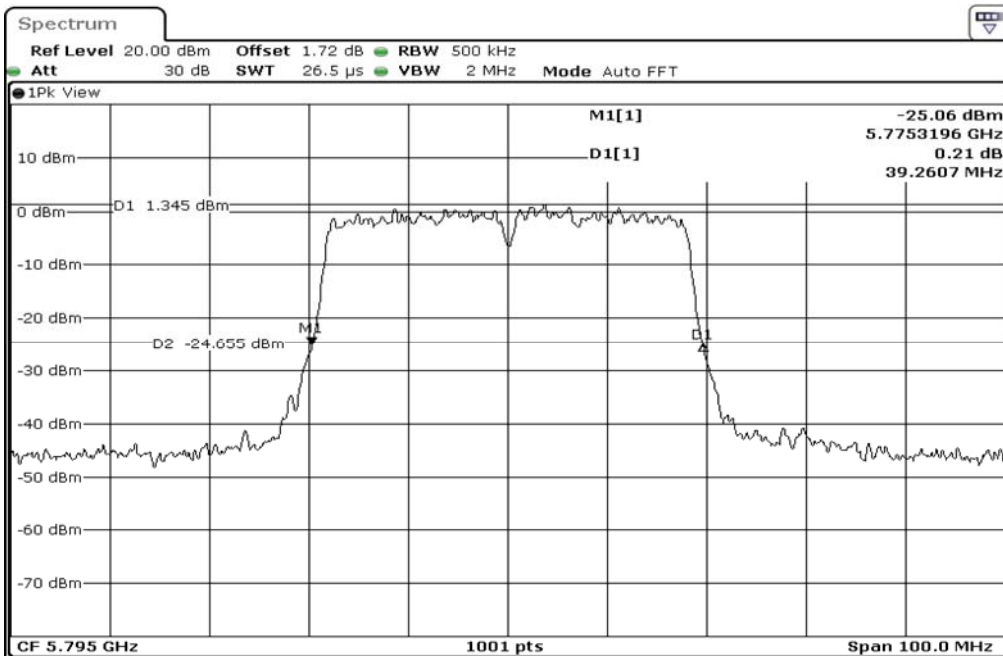

2	26dB Bandwidth