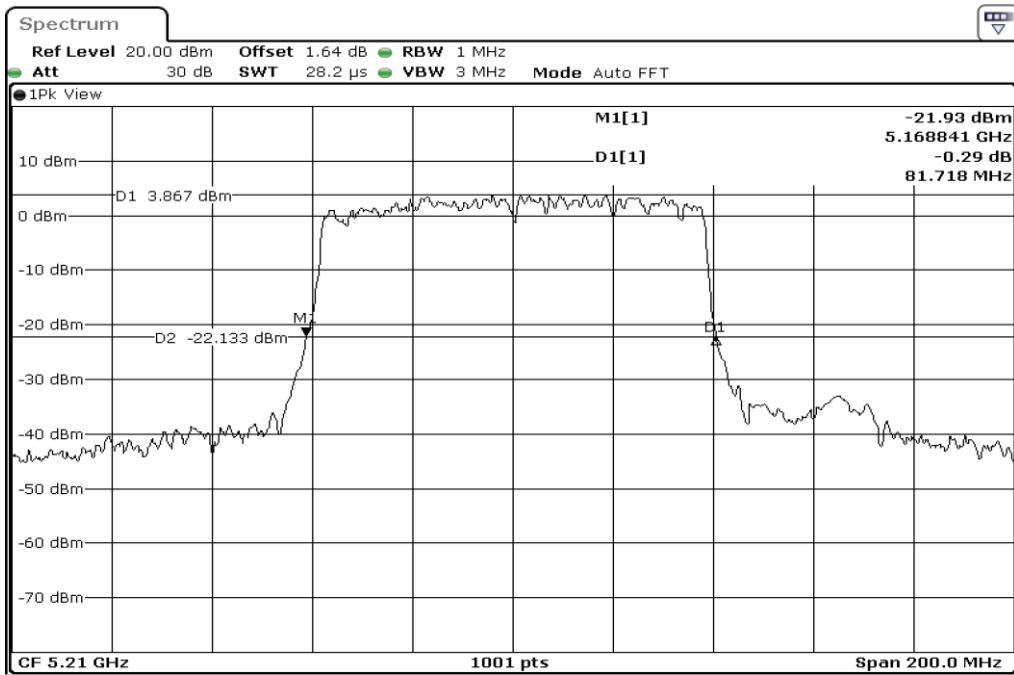

1	26dB Bandwidth