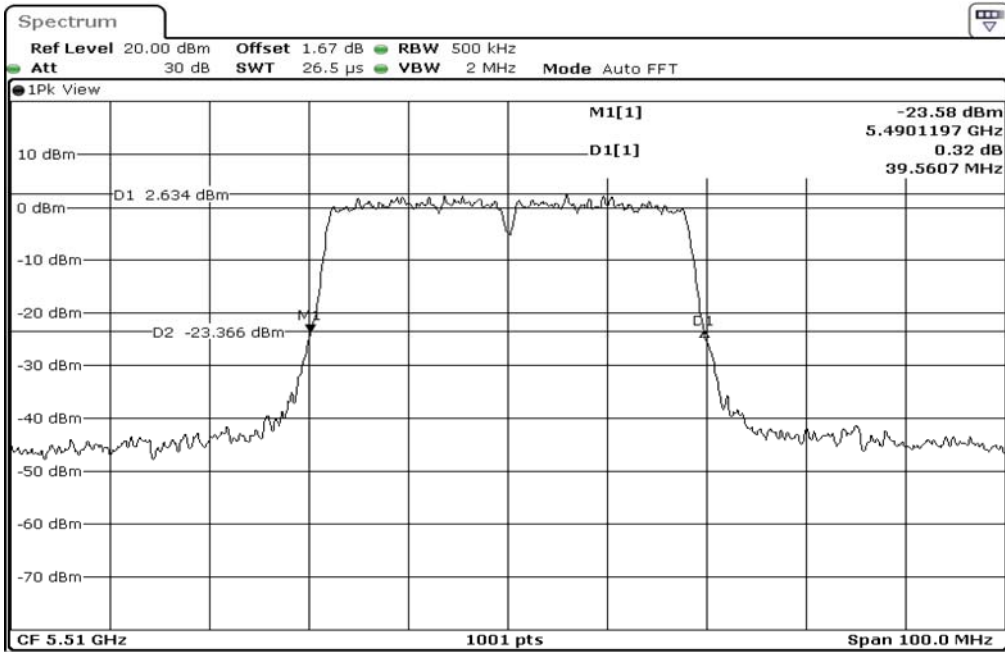

1	26dB Bandwidth