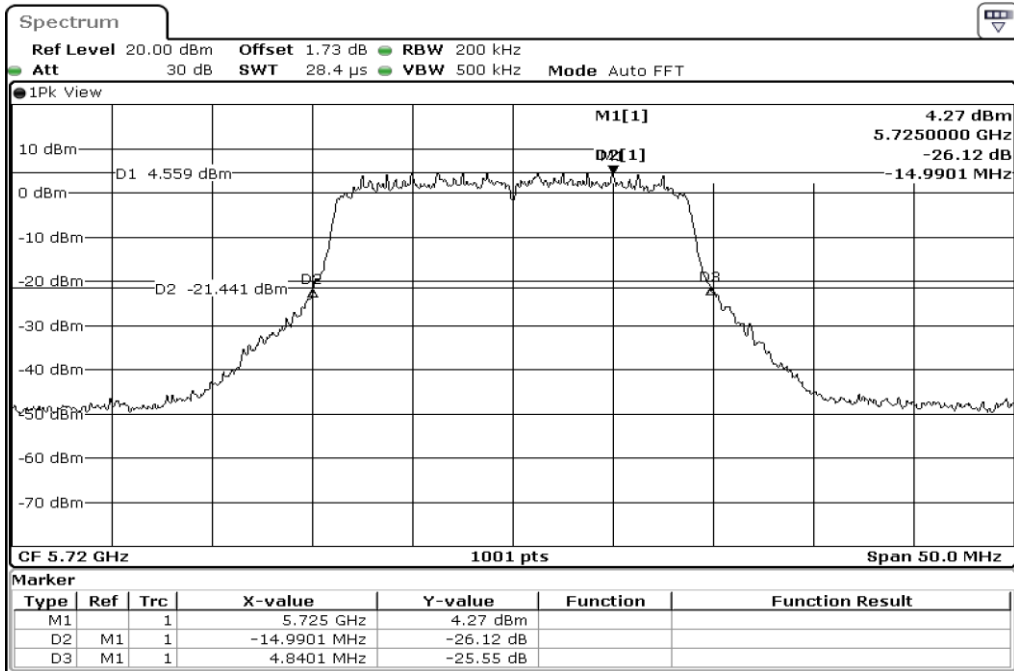

1	26dB Bandwidth
---	----------------

2	26dB Bandwidth
---	----------------

3	26dB Bandwidth
---	----------------

Test Band				WLAN_5GHz			
Antenna				Ant 2			
Test Parameters for Channel Bandwidths							
Test Item	No.	Mode	Channel	Bandwidth	RU Tone	RB index	Verdict
26dB Bandwidth	1	802.11 n(HT20)	5720	20 MHz	-	-	Pass