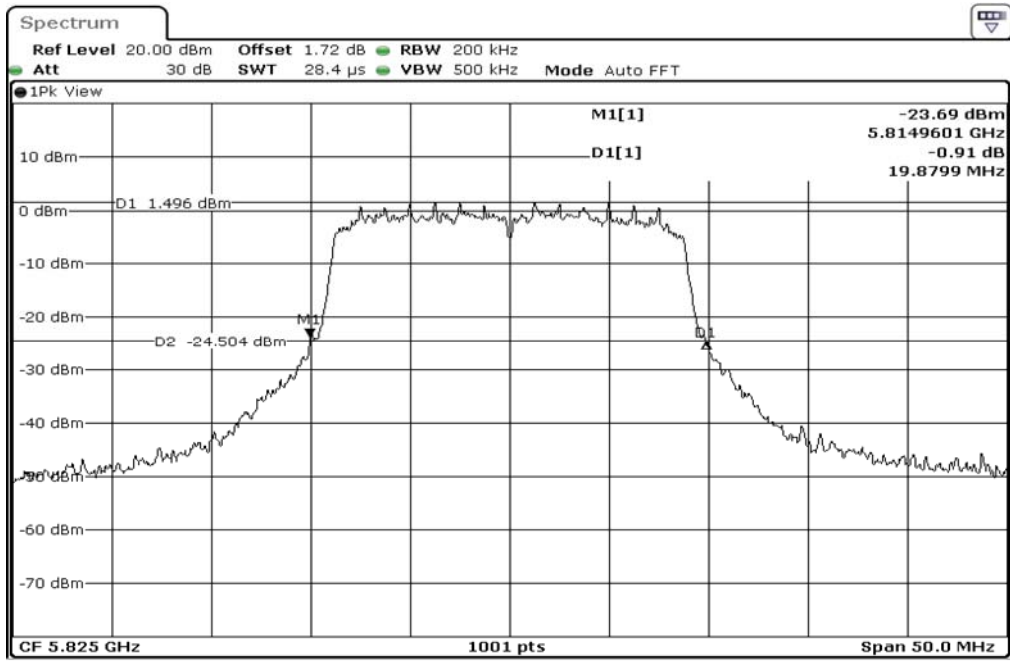

2	26dB Bandwidth

3	26dB Bandwidth