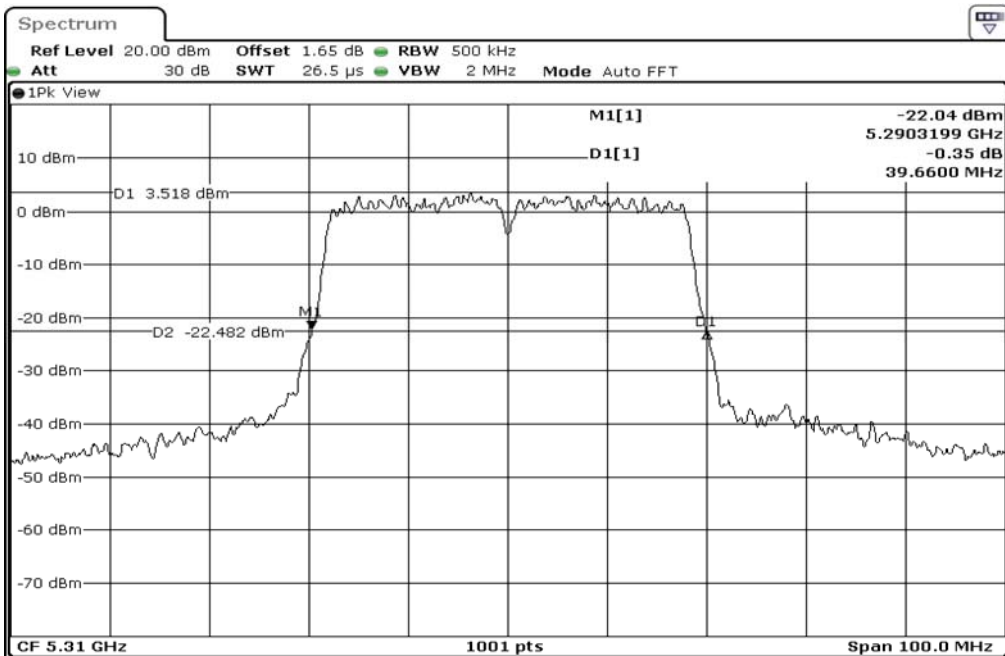

2	26dB Bandwidth