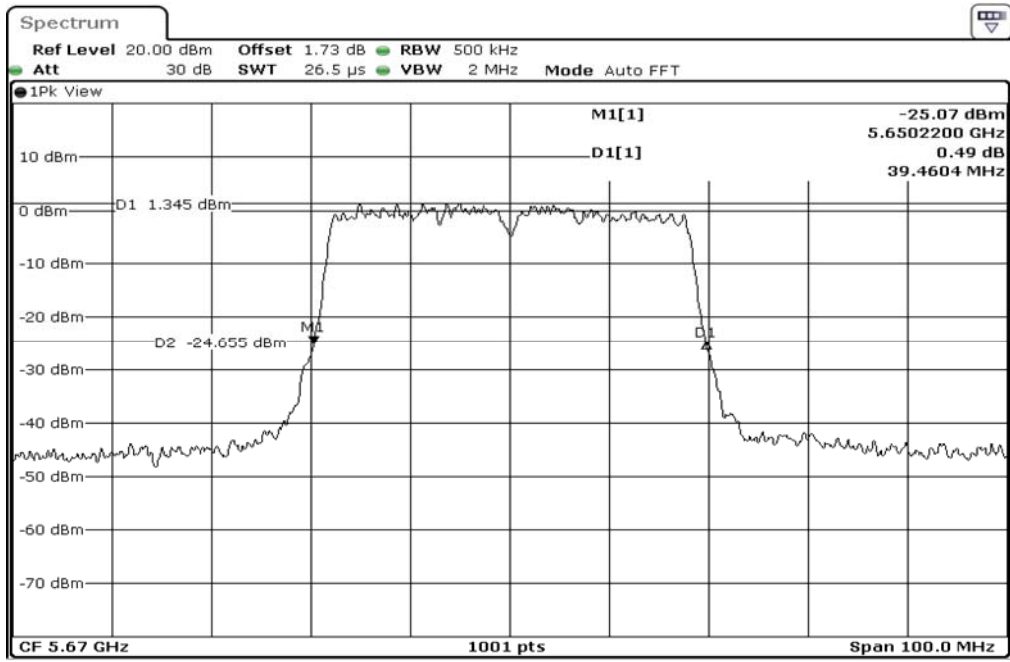

2	26dB Bandwidth

3	26dB Bandwidth