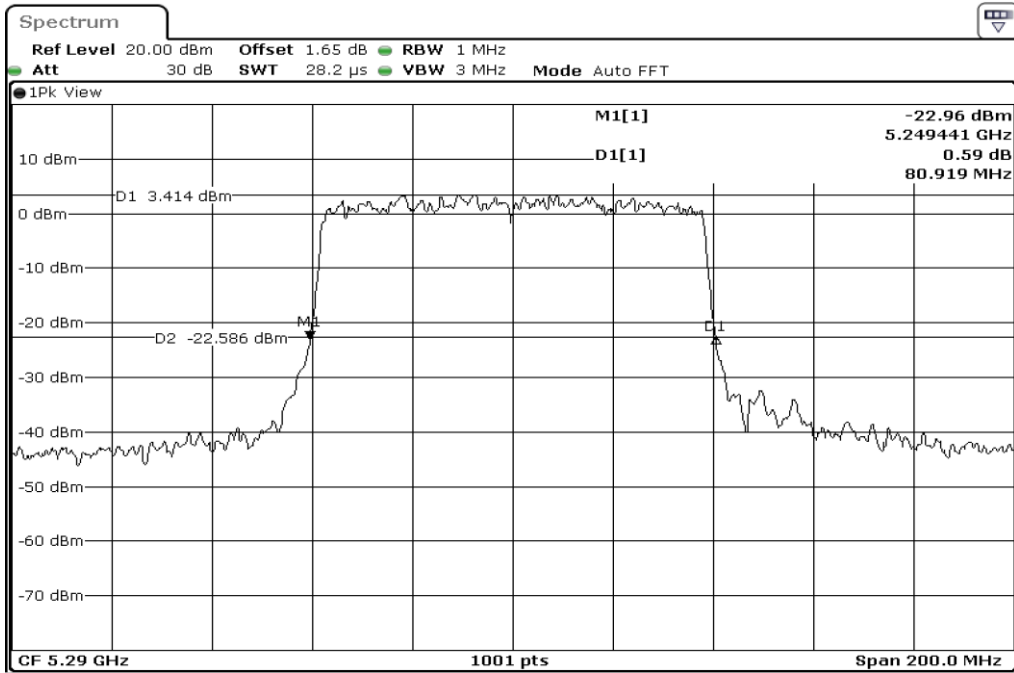

1	26dB Bandwidth