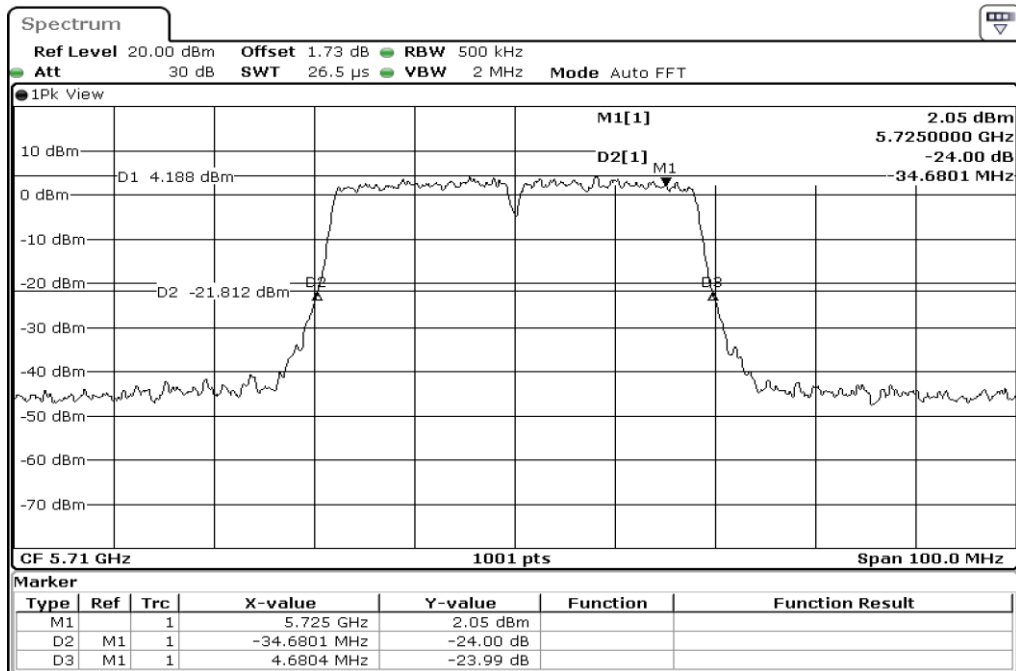

1	26dB Bandwidth