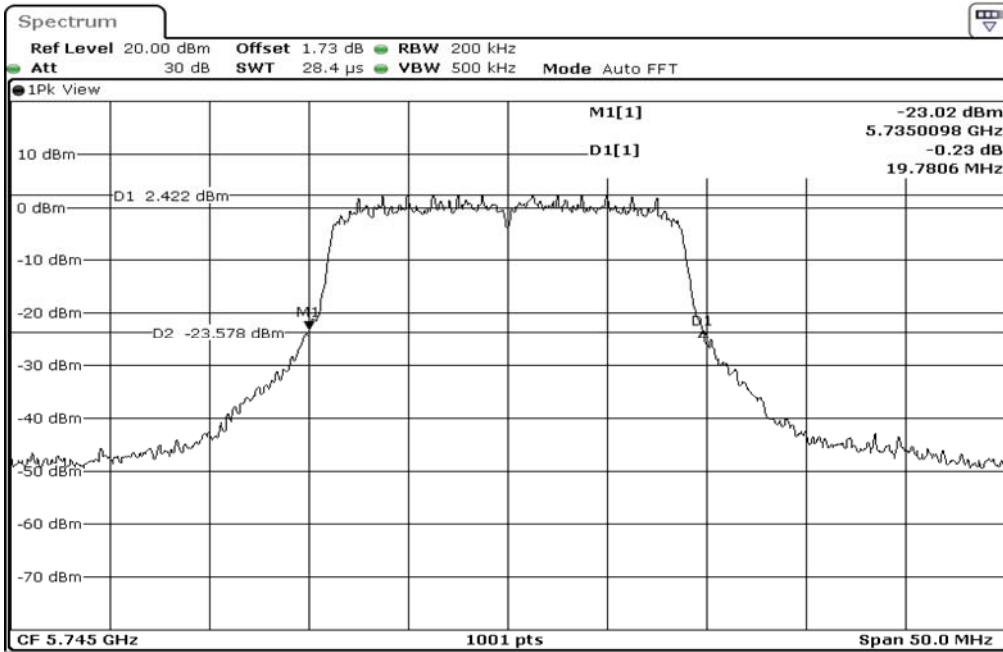

1	26dB Bandwidth
---	----------------

2	26dB Bandwidth
---	----------------

3	26dB Bandwidth
---	----------------

Test Band				WLAN_5GHz			
Antenna				Multiple Antenna (Ant 1)			
Test Parameters for Channel Bandwidths							
Test Item	No.	Mode	Channel	Bandwidth	RU Tone	RB index	Verdict
26dB Bandwidth	1	802.11 n(HT20)	5745	20 MHz	-	-	Pass
	2	802.11 n(HT20)	5785	20 MHz	-	-	Pass
	3	802.11 n(HT20)	5825	20 MHz	-	-	Pass