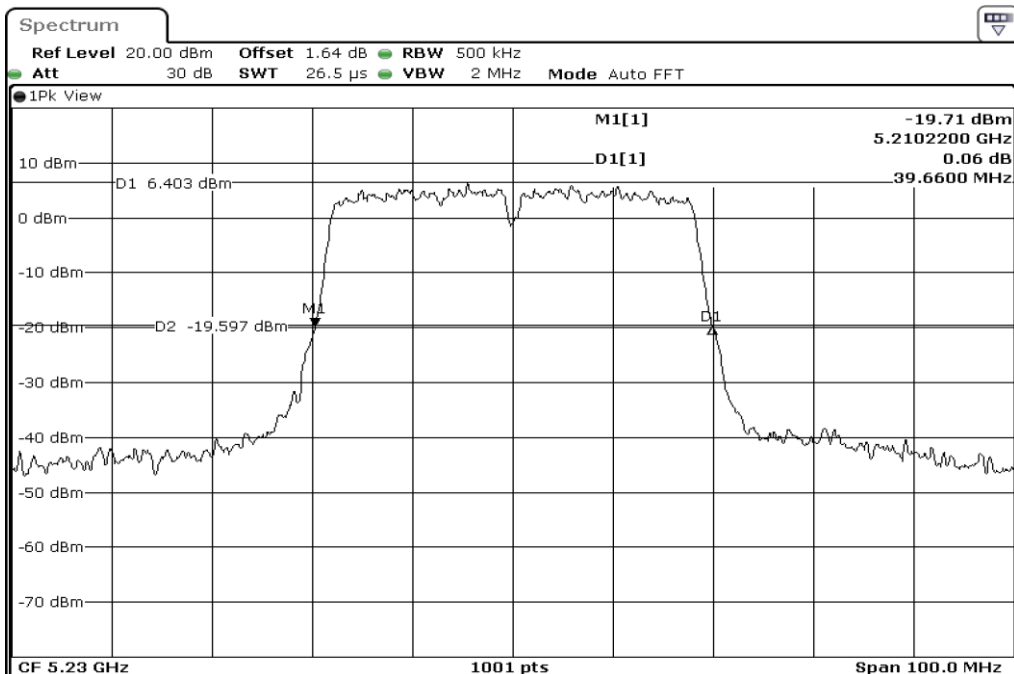

2	26dB Bandwidth