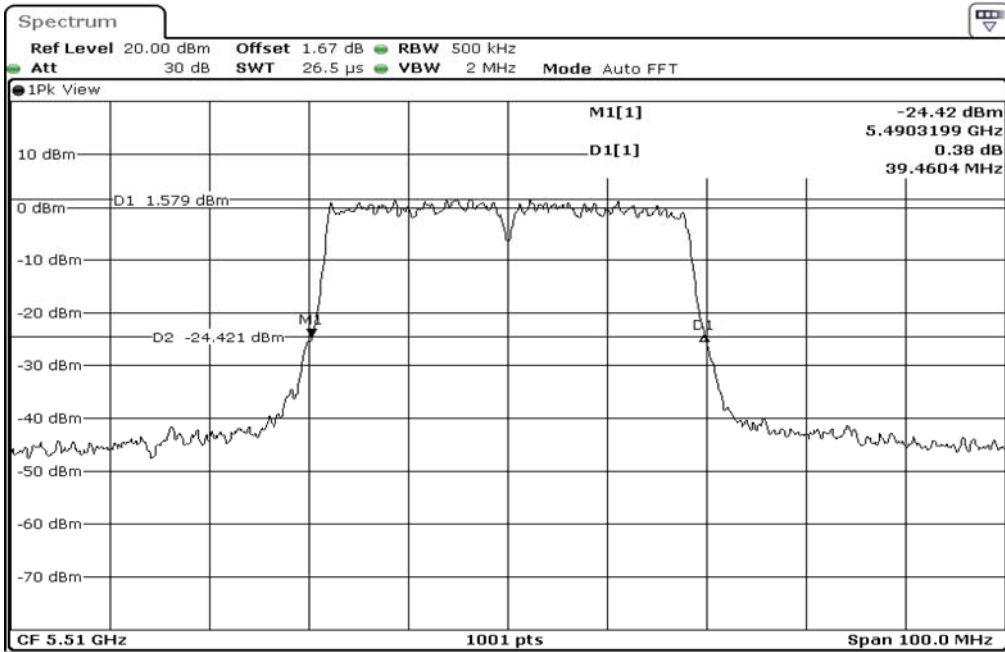

1	26dB Bandwidth