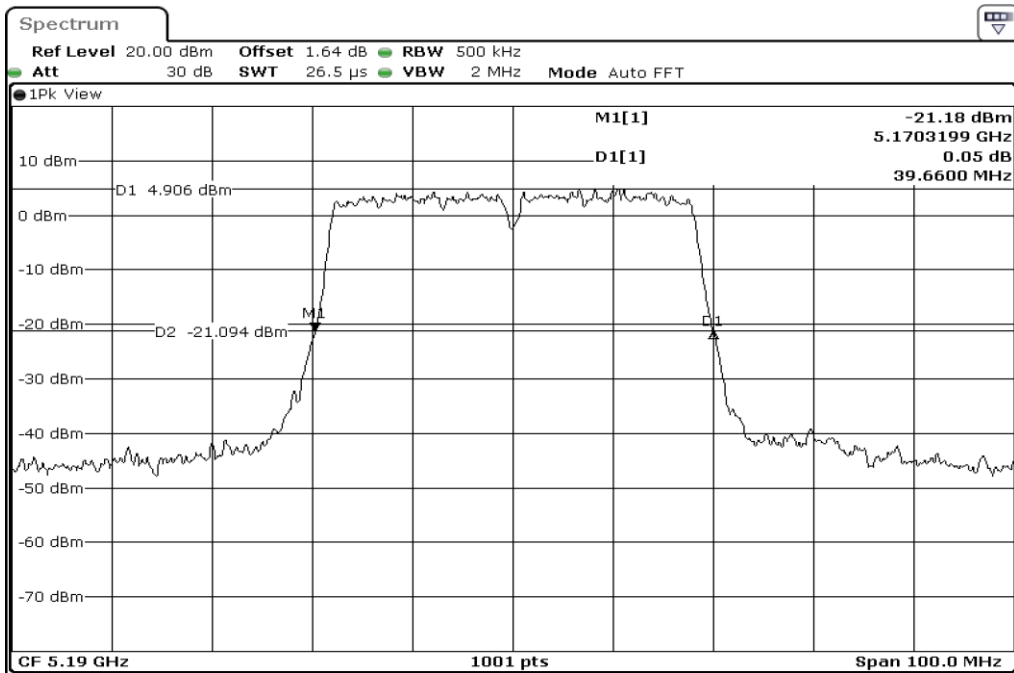

1	26dB Bandwidth