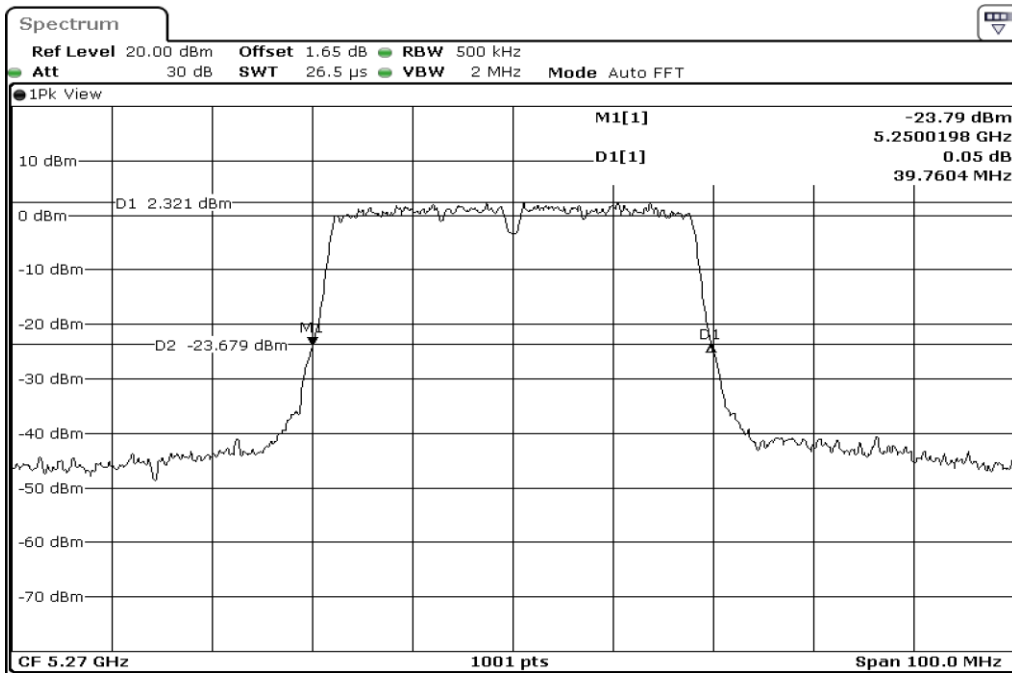

1	26dB Bandwidth