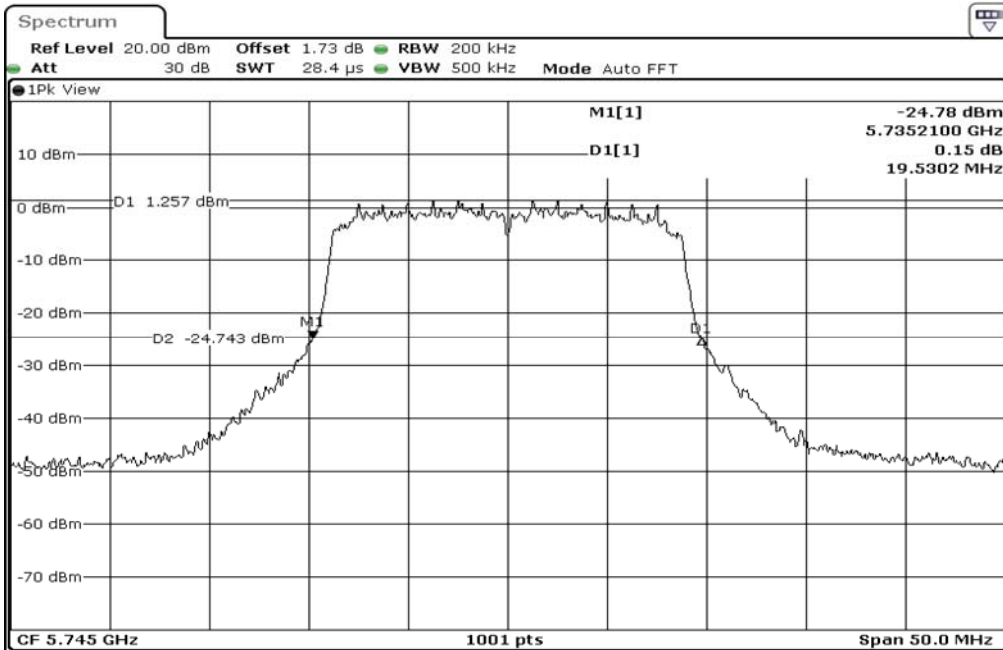

1	26dB Bandwidth
---	----------------

2	26dB Bandwidth
---	----------------

3	26dB Bandwidth
---	----------------

Test Band				WLAN_5GHz			
Antenna				Multiple Antenna (Ant 2)			
Test Parameters for Channel Bandwidths							
Test Item	No.	Mode	Channel	Bandwidth	RU Tone	RB index	Verdict
26dB Bandwidth	1	802.11 n(HT20)	5745	20 MHz	-	-	Pass
	2	802.11 n(HT20)	5785	20 MHz	-	-	Pass
	3	802.11 n(HT20)	5825	20 MHz	-	-	Pass