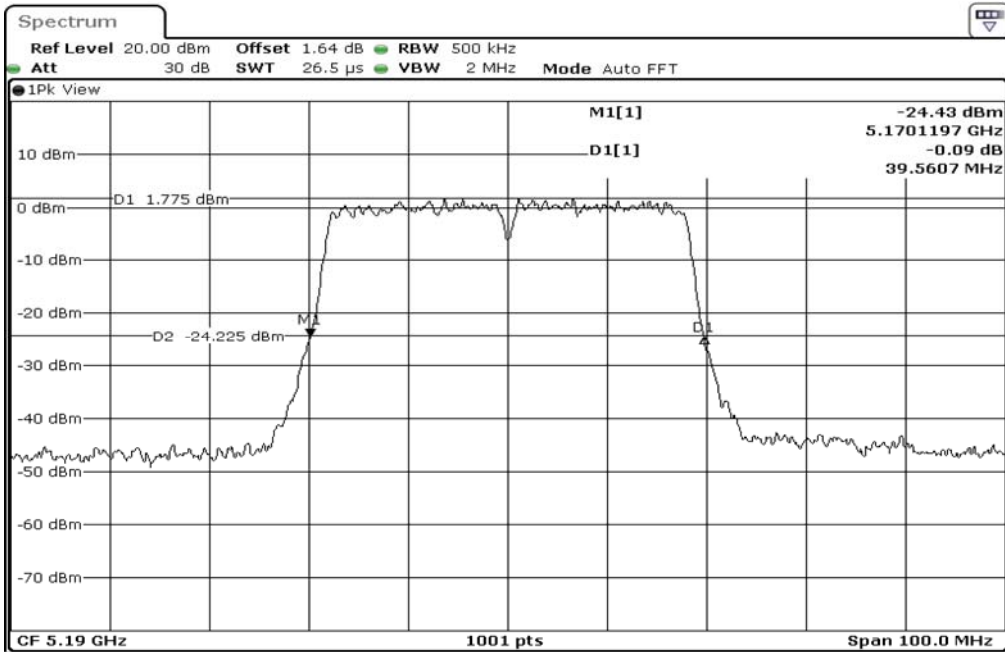

1	26dB Bandwidth