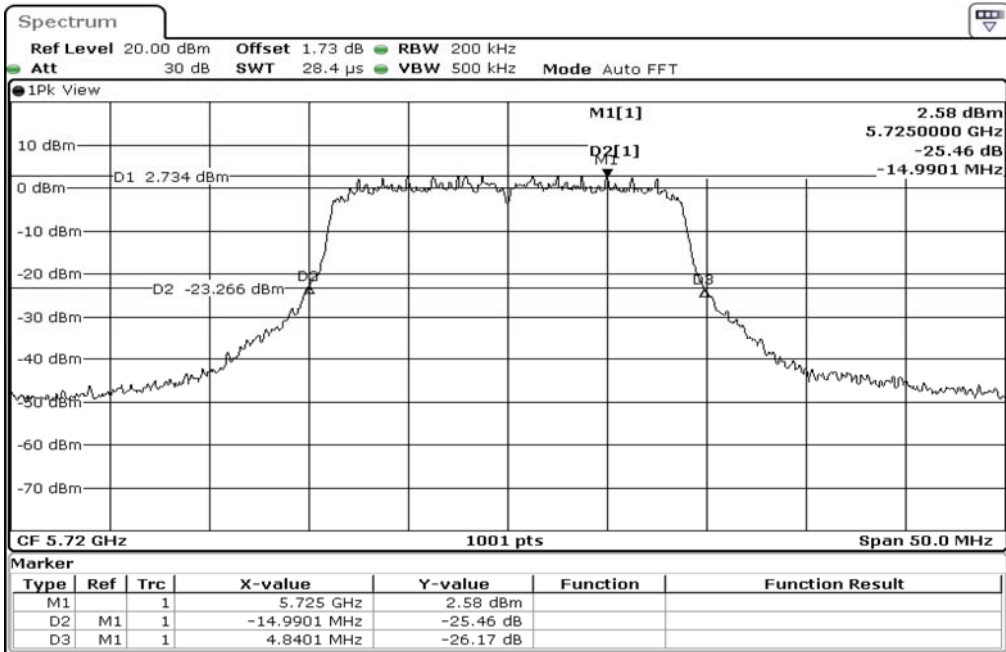

1	26dB Bandwidth
---	----------------

2	26dB Bandwidth
---	----------------

3	26dB Bandwidth
---	----------------

---

Test Band				WLAN_5GHz			
Antenna				Multiple Antenna (Ant 1)			
Test Parameters for Channel Bandwidths							
Test Item	No.	Mode	Channel	Bandwidth	RU Tone	RB index	Verdict
26dB Bandwidth	1	802.11 n(HT20)	5720	20 MHz	-	-	Pass