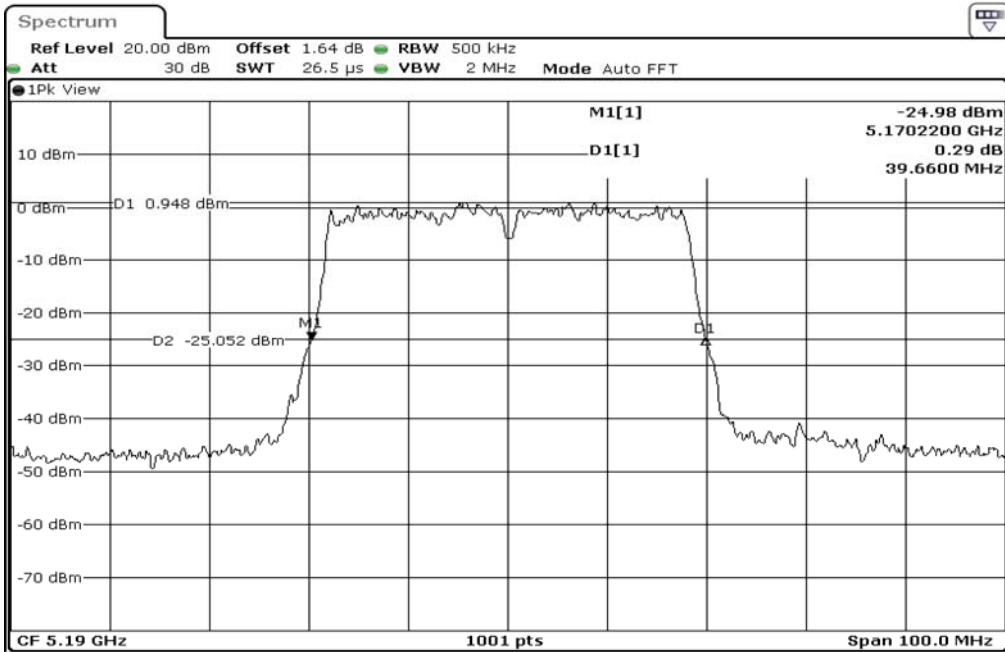

1	26dB Bandwidth