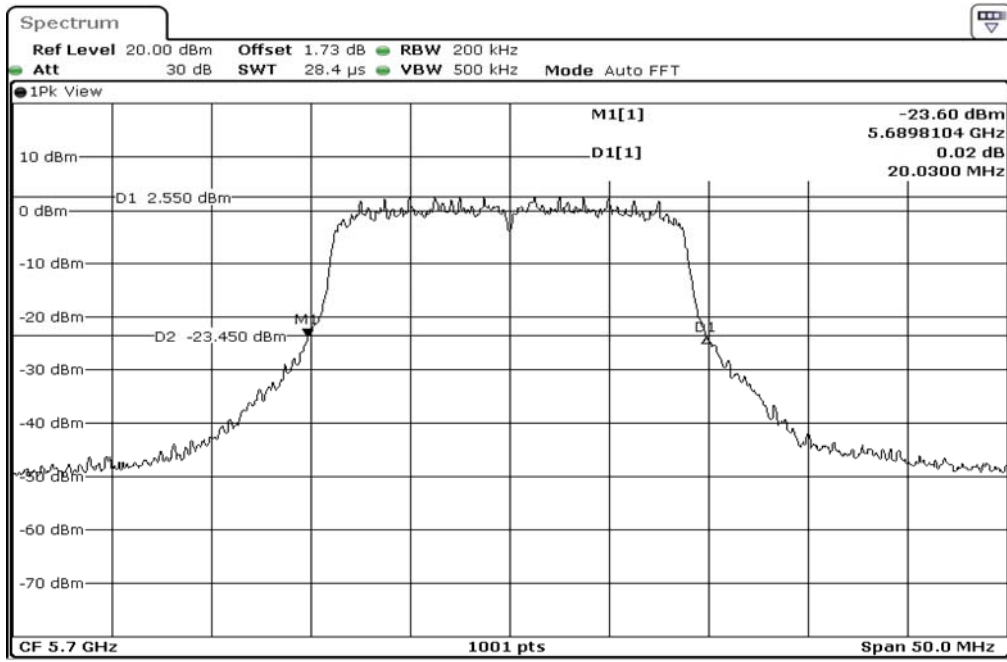

2	26dB Bandwidth

3	26dB Bandwidth