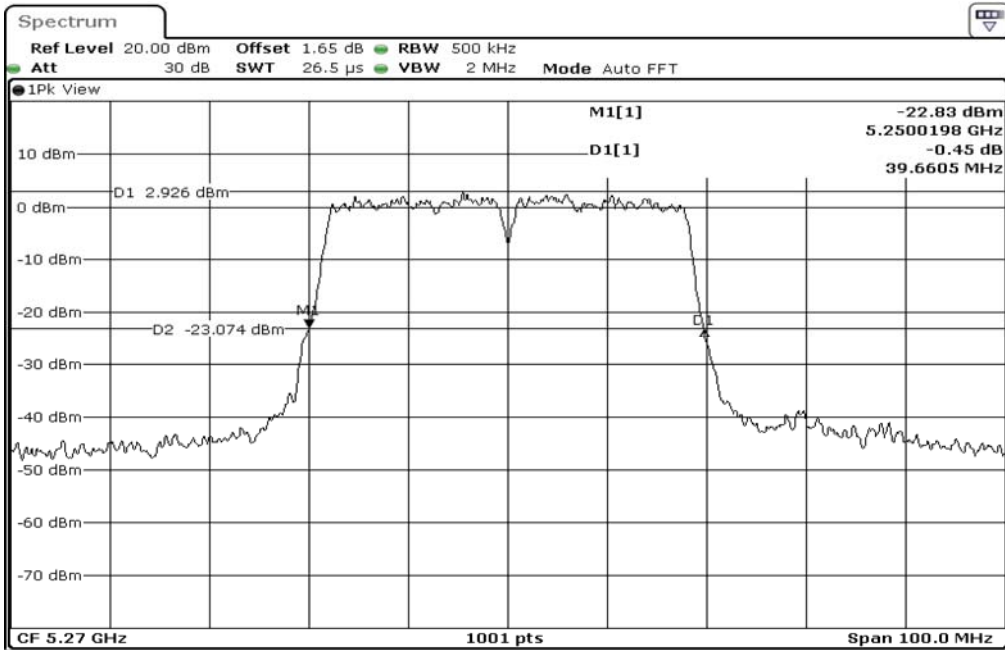

1	26dB Bandwidth