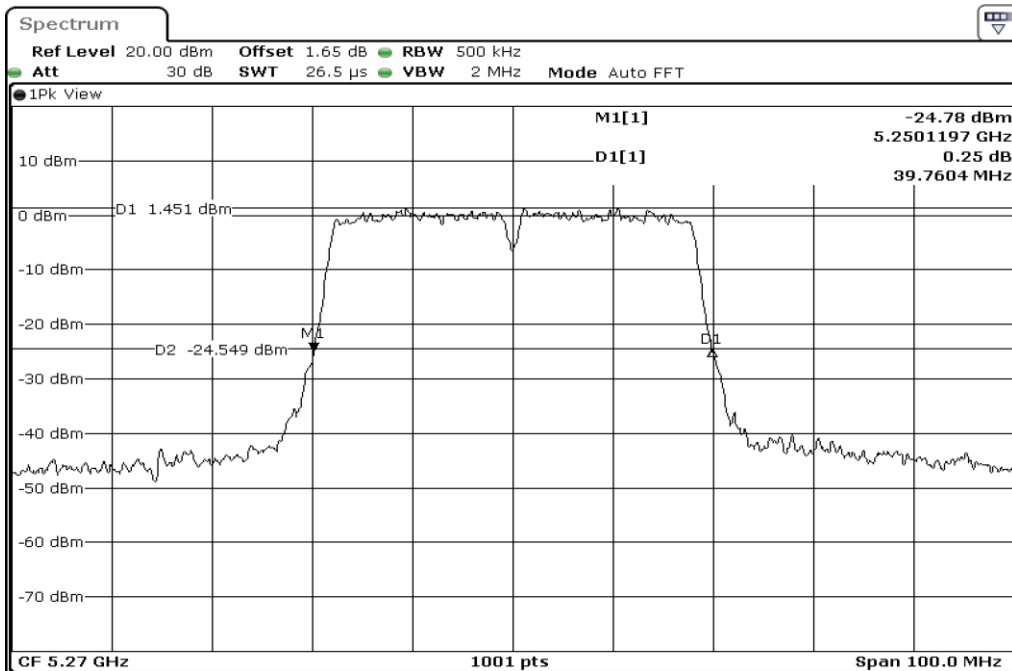

1	26dB Bandwidth