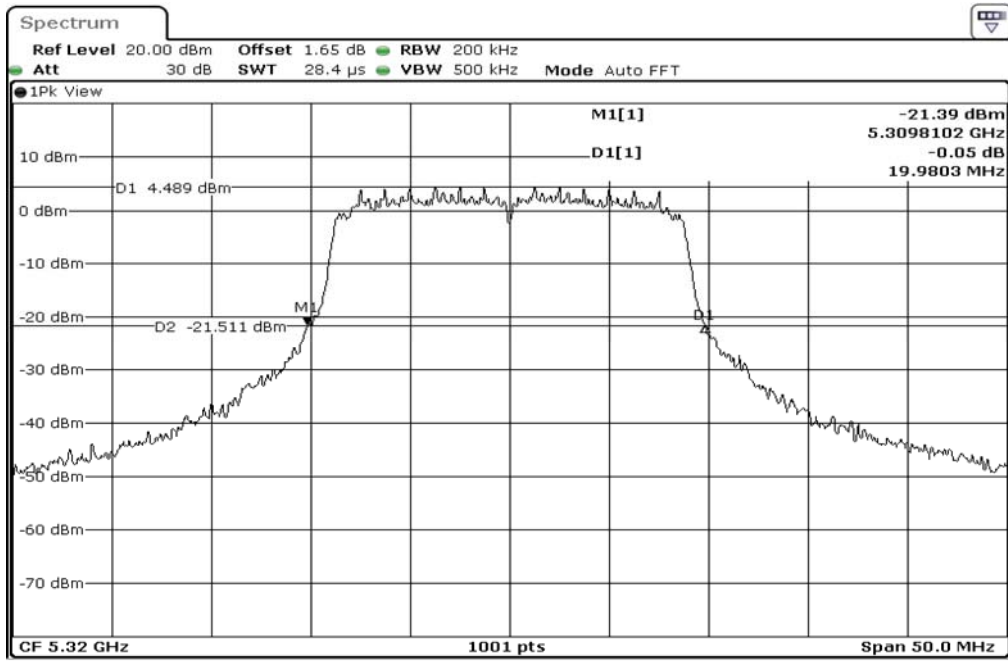

2	26dB Bandwidth

3	26dB Bandwidth