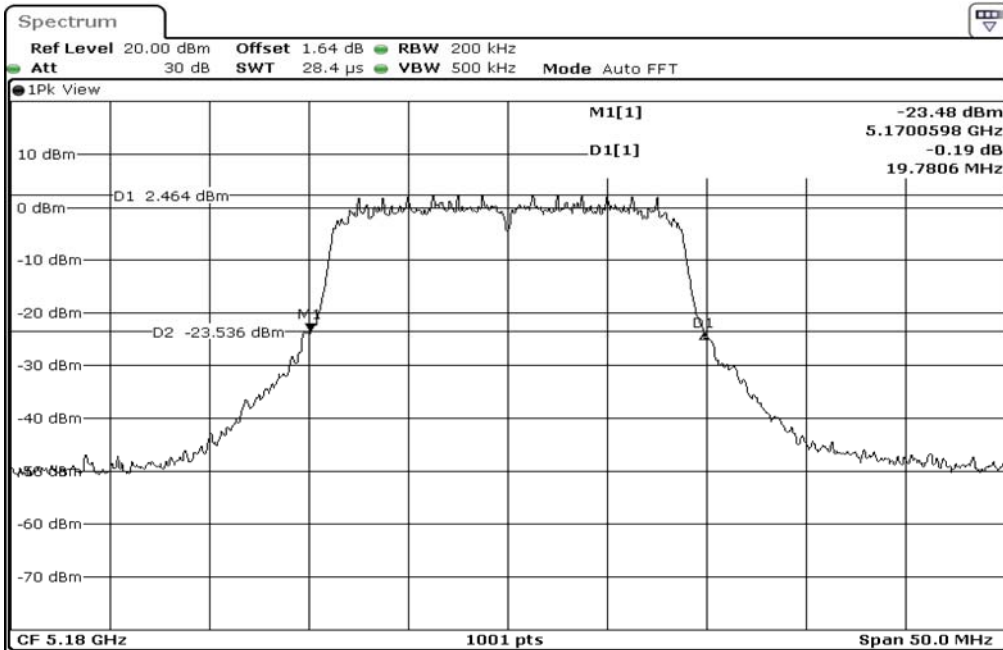

1	26dB Bandwidth