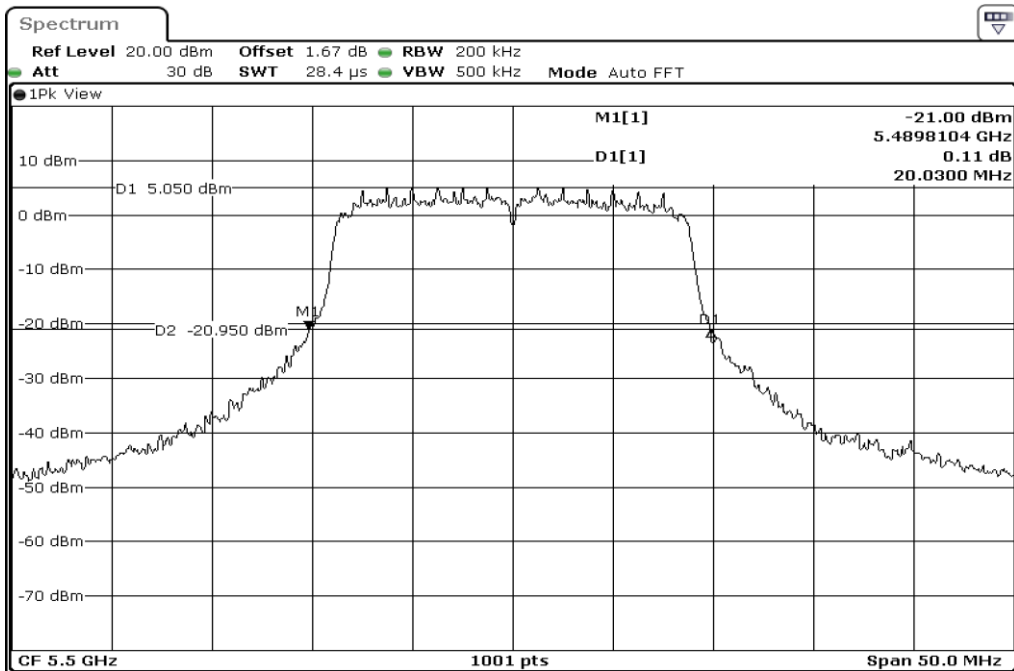

1	26dB Bandwidth
---	----------------

2	26dB Bandwidth
---	----------------

3	26dB Bandwidth
---	----------------

Test Band				WLAN_5GHz			
Antenna				Ant 2			
Test Parameters for Channel Bandwidths							
Test Item	No.	Mode	Channel	Bandwidth	RU Tone	RB index	Verdict
26dB Bandwidth	1	802.11 n(HT20)	5500	20 MHz	-	-	Pass
	2	802.11 n(HT20)	5580	20 MHz	-	-	Pass
	3	802.11 n(HT20)	5700	20 MHz	-	-	Pass