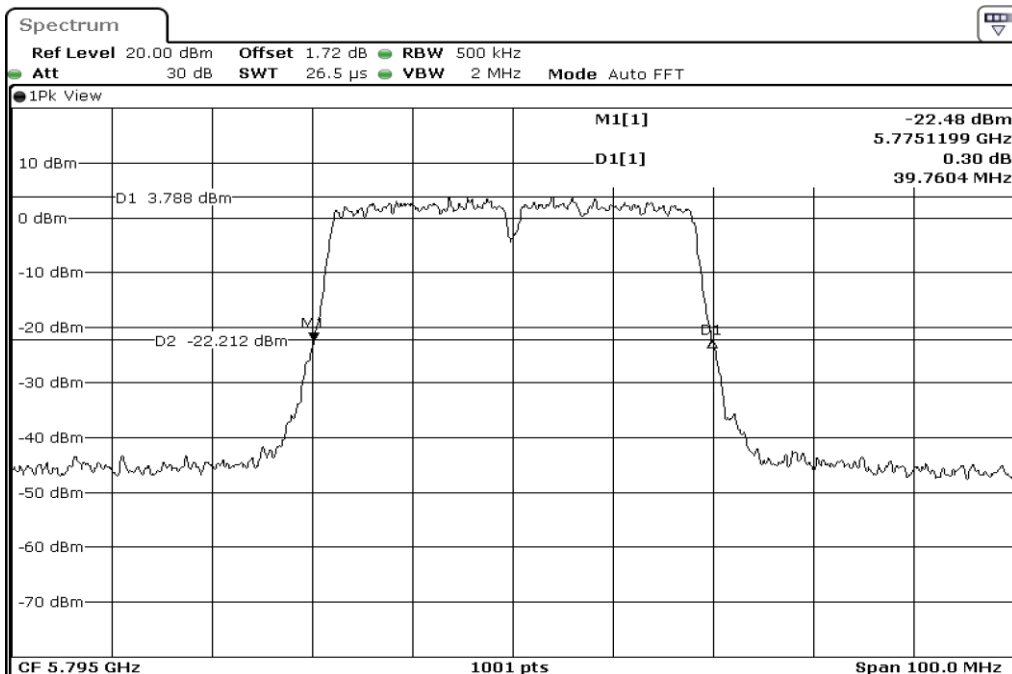

2	26dB Bandwidth