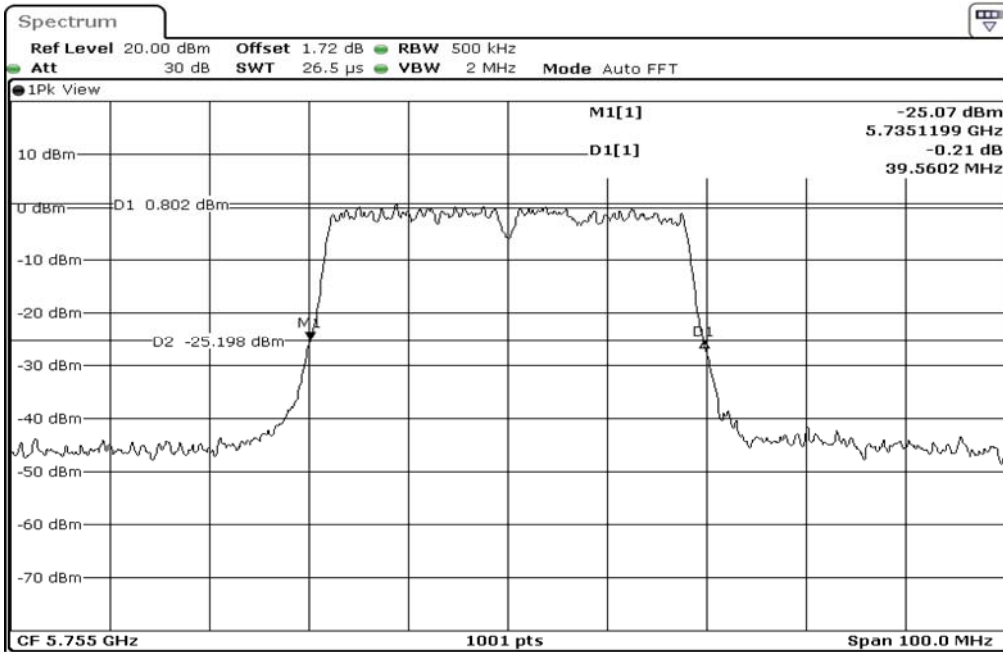

1	26dB Bandwidth
---	----------------

2	26dB Bandwidth
---	----------------

3	26dB Bandwidth
---	----------------

Test Band				WLAN_5GHz			
Antenna				Multiple Antenna (Ant 2)			
Test Parameters for Channel Bandwidths							
Test Item	No.	Mode	Channel	Bandwidth	RU Tone	RB index	Verdict
26dB Bandwidth	1	802.11 n(HT40)	5755	40 MHz	-	-	Pass
	2	802.11 n(HT40)	5795	40 MHz	-	-	Pass