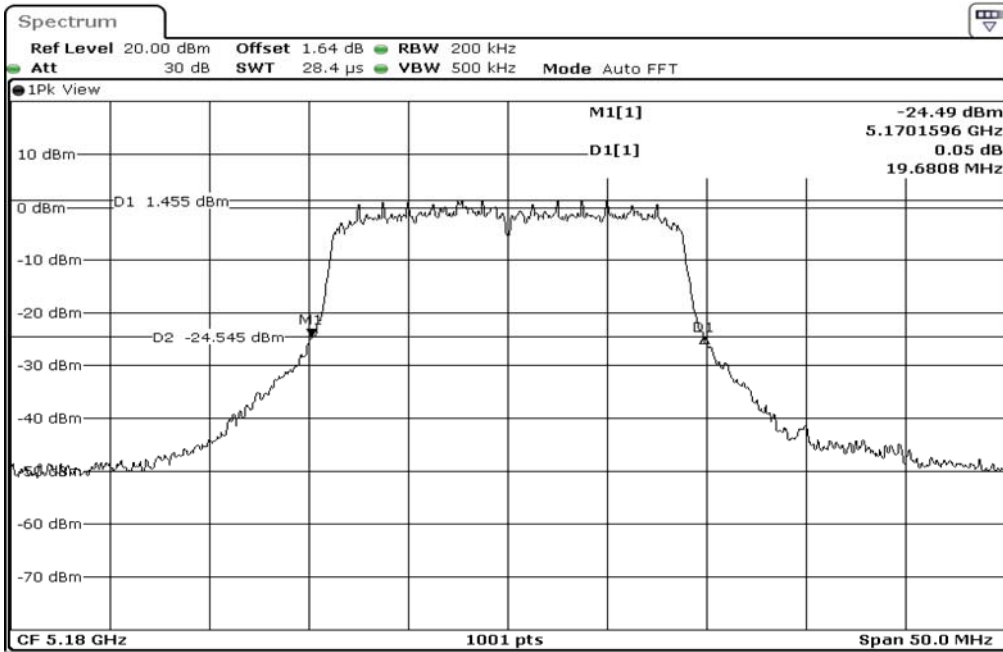

1	26dB Bandwidth