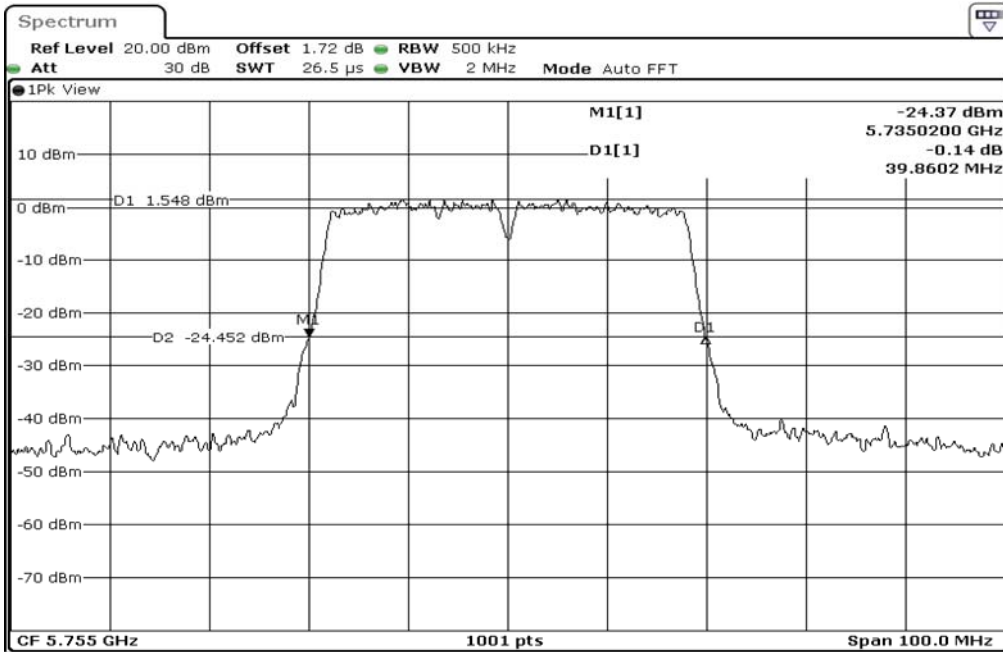

1	26dB Bandwidth
---	----------------

2	26dB Bandwidth
---	----------------

3	26dB Bandwidth
---	----------------

Test Band				WLAN_5GHz			
Antenna				Multiple Antenna (Ant 1)			
Test Parameters for Channel Bandwidths							
Test Item	No.	Mode	Channel	Bandwidth	RU Tone	RB index	Verdict
26dB Bandwidth	1	802.11 n(HT40)	5755	40 MHz	-	-	Pass
	2	802.11 n(HT40)	5795	40 MHz	-	-	Pass