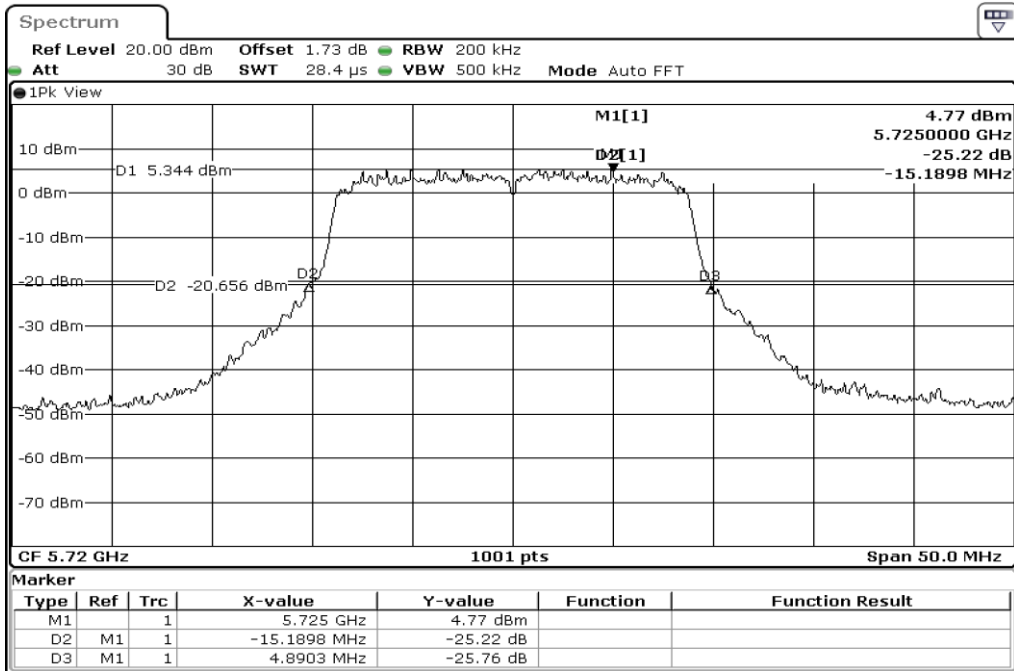

1	26dB Bandwidth
---	----------------

2	26dB Bandwidth
---	----------------

3	26dB Bandwidth
---	----------------

Test Band				WLAN_5GHz			
Antenna				Ant 1			
Test Parameters for Channel Bandwidths							
Test Item	No.	Mode	Channel	Bandwidth	RU Tone	RB index	Verdict
26dB Bandwidth	1	802.11 n(HT20)	5720	20 MHz	-	-	Pass