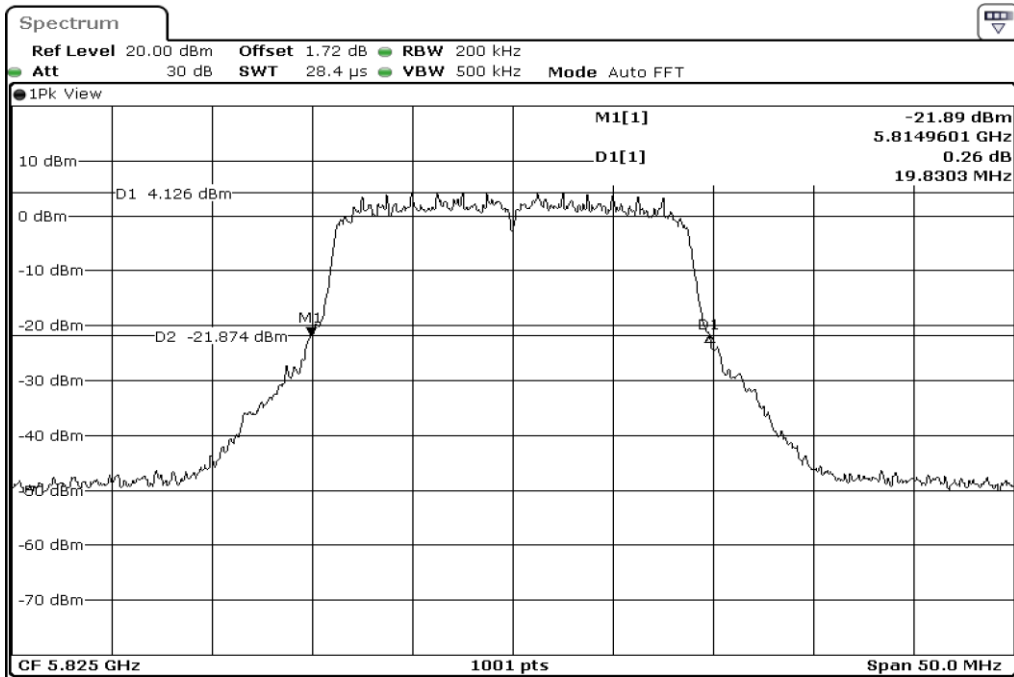

2	26dB Bandwidth

3	26dB Bandwidth