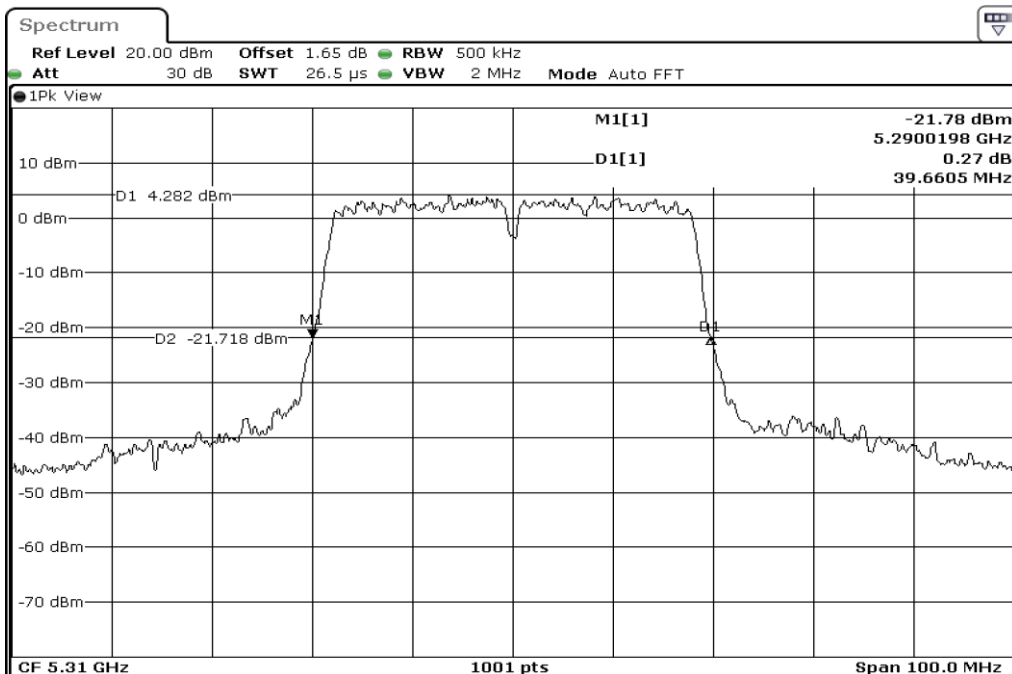

2	26dB Bandwidth