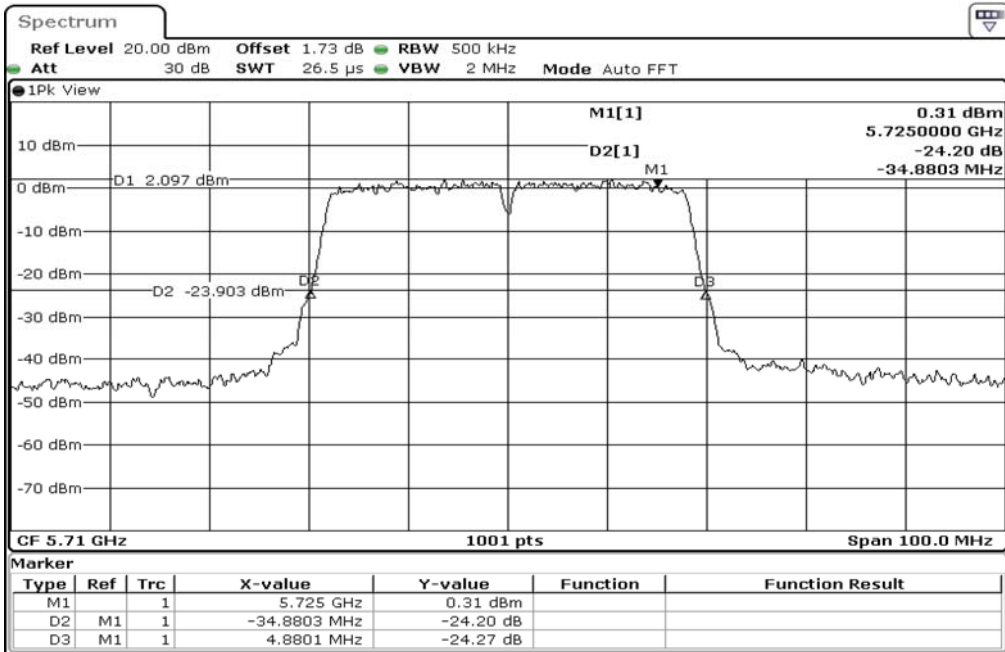

1	26dB Bandwidth