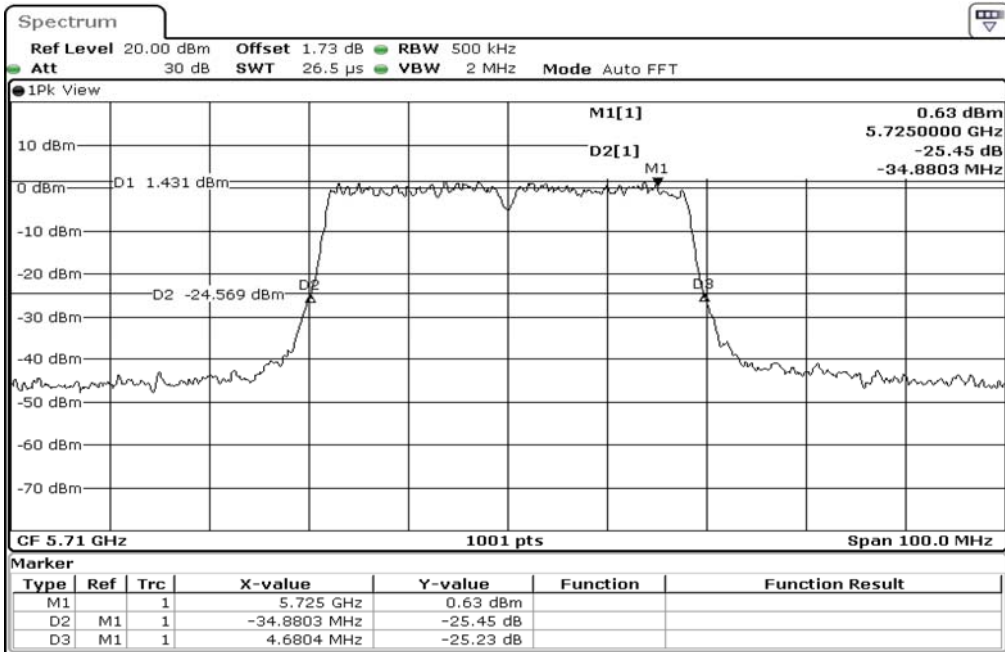

1	26dB Bandwidth