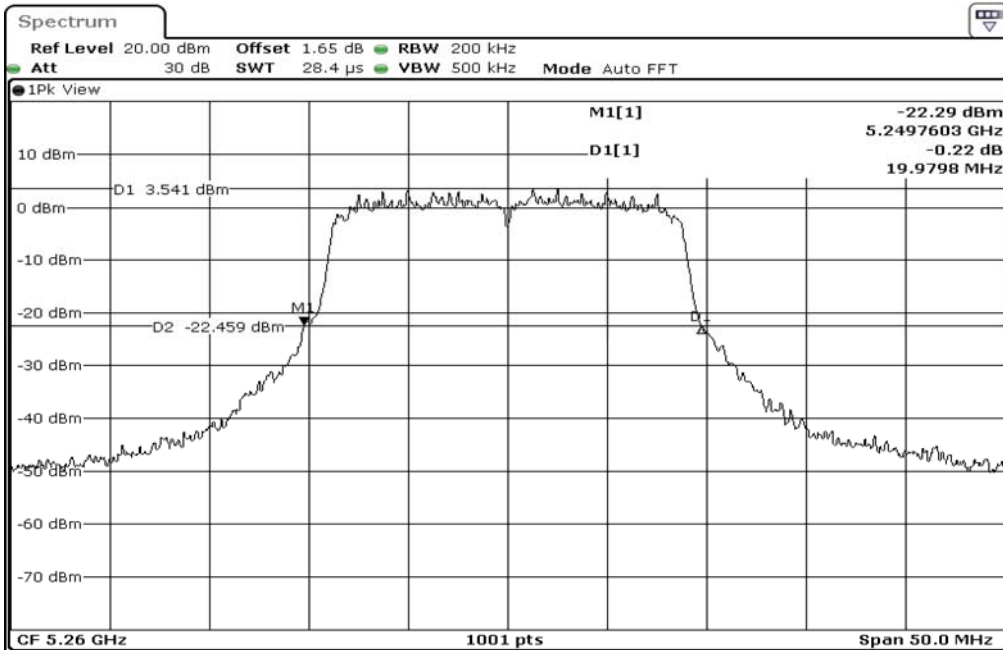

1	26dB Bandwidth
---	----------------

2	26dB Bandwidth
---	----------------

3	26dB Bandwidth
---	----------------

Test Band				WLAN_5GHz			
Antenna				Multiple Antenna (Ant 1)			
Test Parameters for Channel Bandwidths							
Test Item	No.	Mode	Channel	Bandwidth	RU Tone	RB index	Verdict
26dB Bandwidth	1	802.11 n(HT20)	5260	20 MHz	-	-	Pass
	2	802.11 n(HT20)	5300	20 MHz	-	-	Pass
	3	802.11 n(HT20)	5320	20 MHz	-	-	Pass