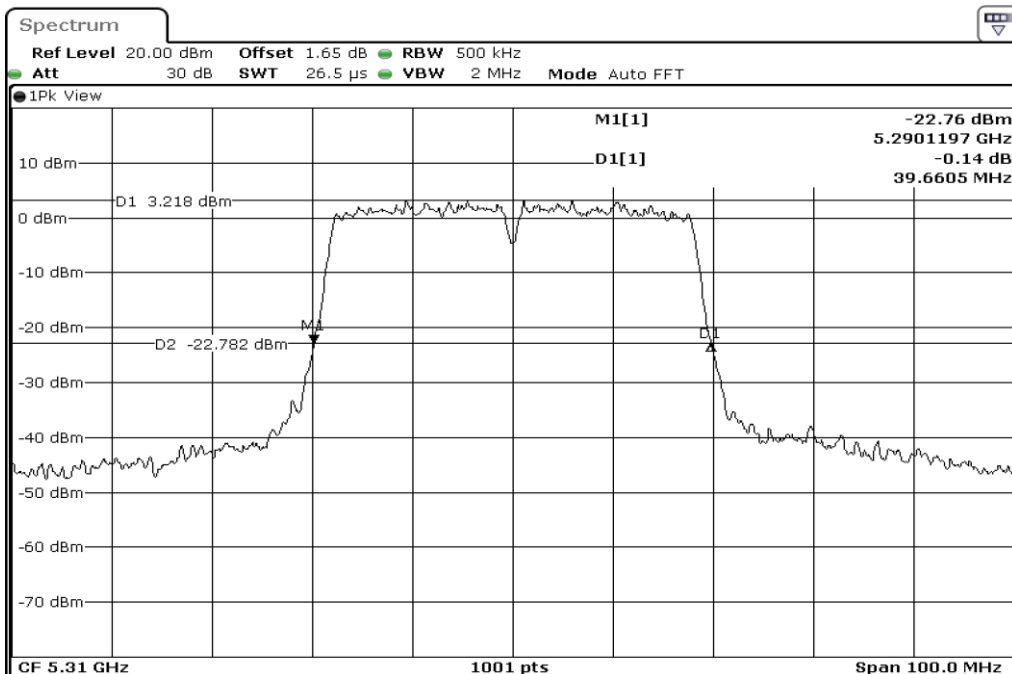

2	26dB Bandwidth