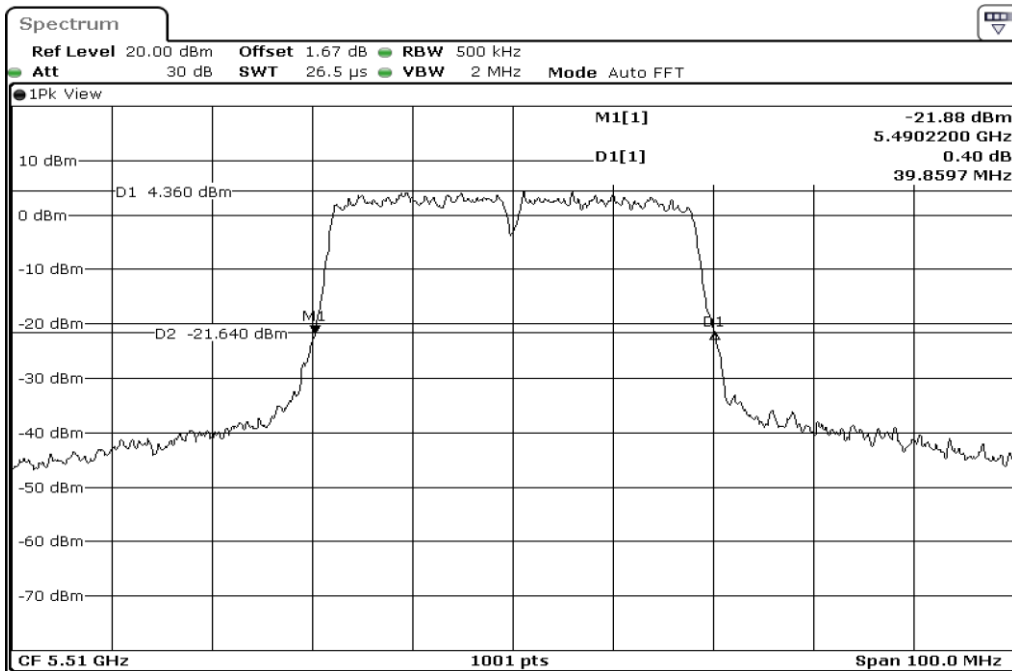

1	26dB Bandwidth