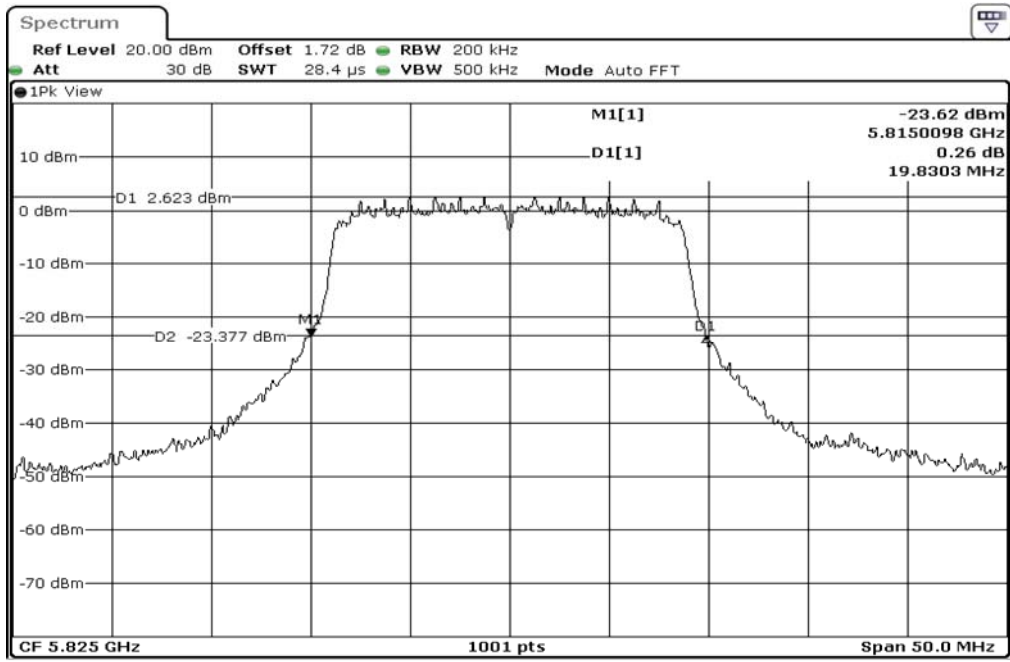

2	26dB Bandwidth

3	26dB Bandwidth