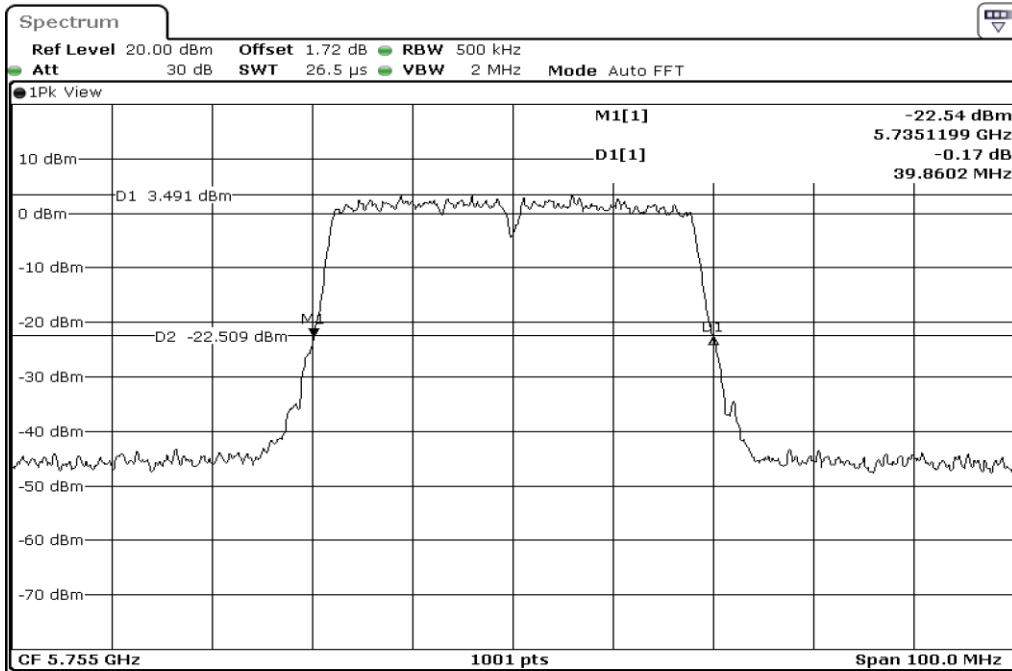

1	26dB Bandwidth
---	----------------

2	26dB Bandwidth
---	----------------

3	26dB Bandwidth
---	----------------

Test Band				WLAN_5GHz			
Antenna				Ant 2			
Test Parameters for Channel Bandwidths							
Test Item	No.	Mode	Channel	Bandwidth	RU Tone	RB index	Verdict
26dB Bandwidth	1	802.11 n(HT40)	5755	40 MHz	-	-	Pass
	2	802.11 n(HT40)	5795	40 MHz	-	-	Pass