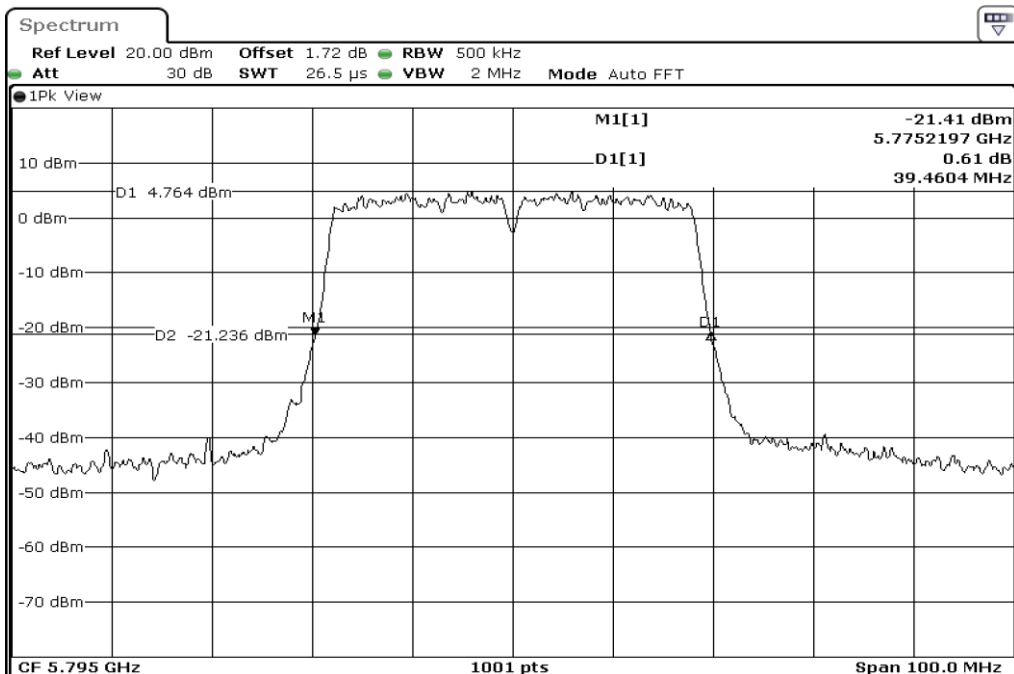

2	26dB Bandwidth