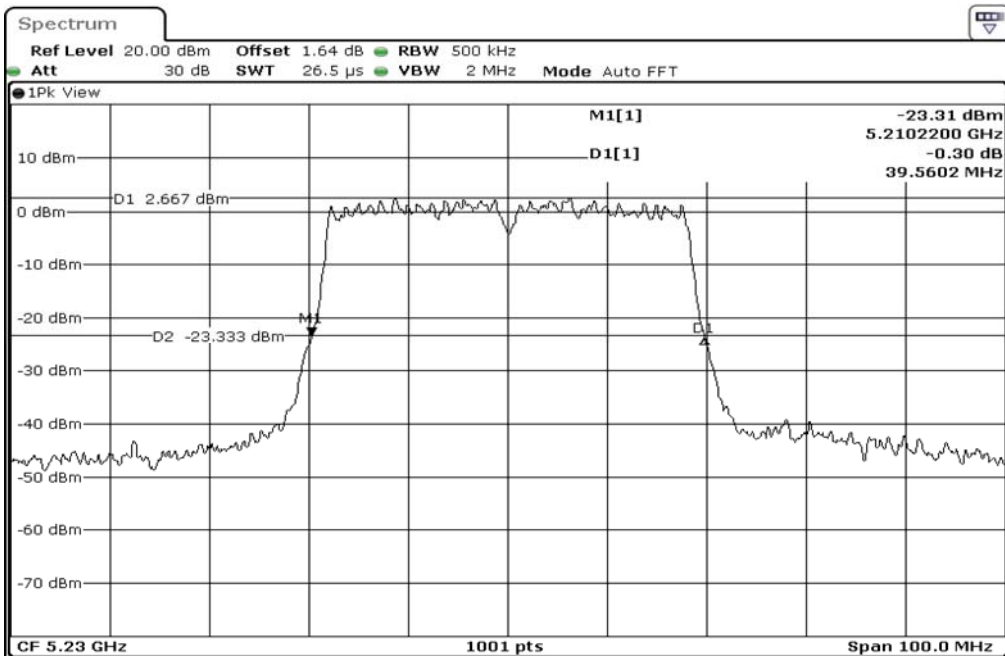

2	26dB Bandwidth