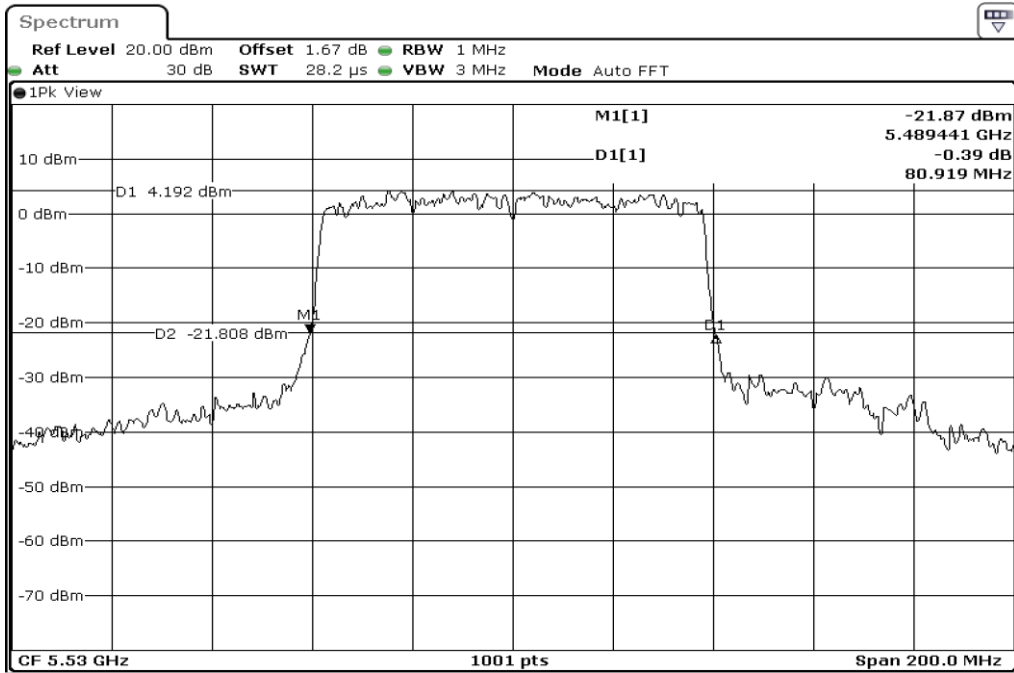

1	26dB Bandwidth