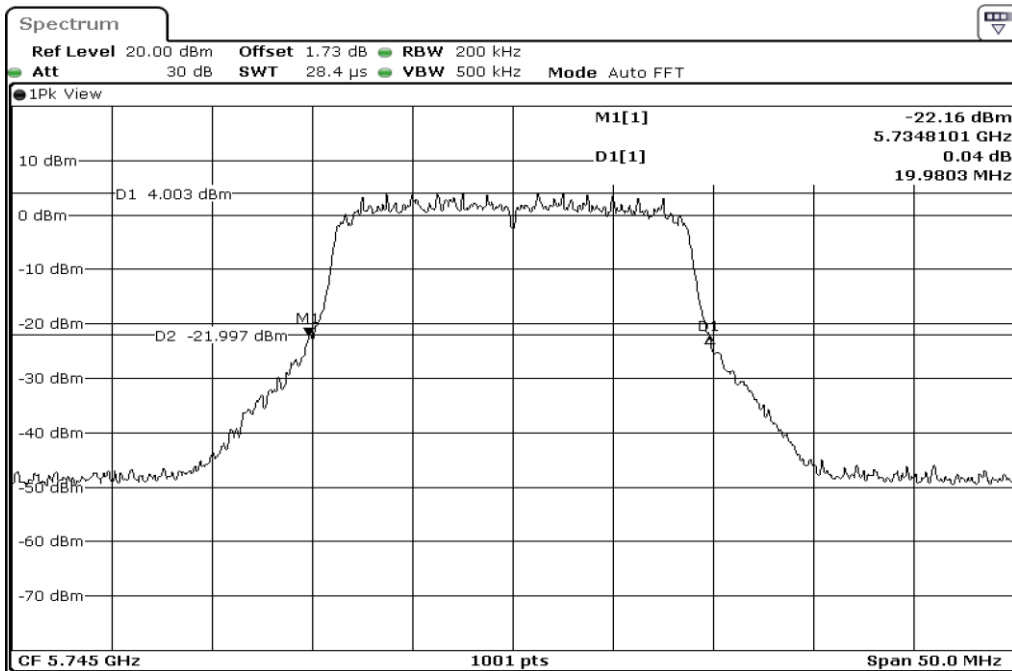

1	26dB Bandwidth
---	----------------

2	26dB Bandwidth
---	----------------

3	26dB Bandwidth
---	----------------

Test Band				WLAN_5GHz			
Antenna				Ant 2			
Test Parameters for Channel Bandwidths							
Test Item	No.	Mode	Channel	Bandwidth	RU Tone	RB index	Verdict
26dB Bandwidth	1	802.11 n(HT20)	5745	20 MHz	-	-	Pass
	2	802.11 n(HT20)	5785	20 MHz	-	-	Pass
	3	802.11 n(HT20)	5825	20 MHz	-	-	Pass