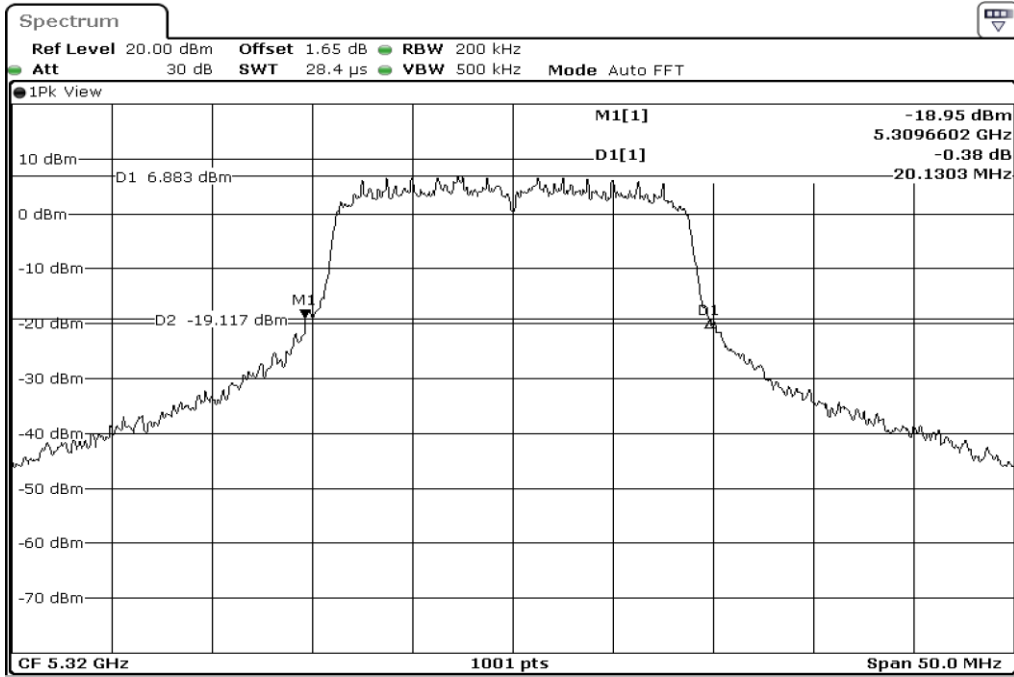

2	26dB Bandwidth

3	26dB Bandwidth