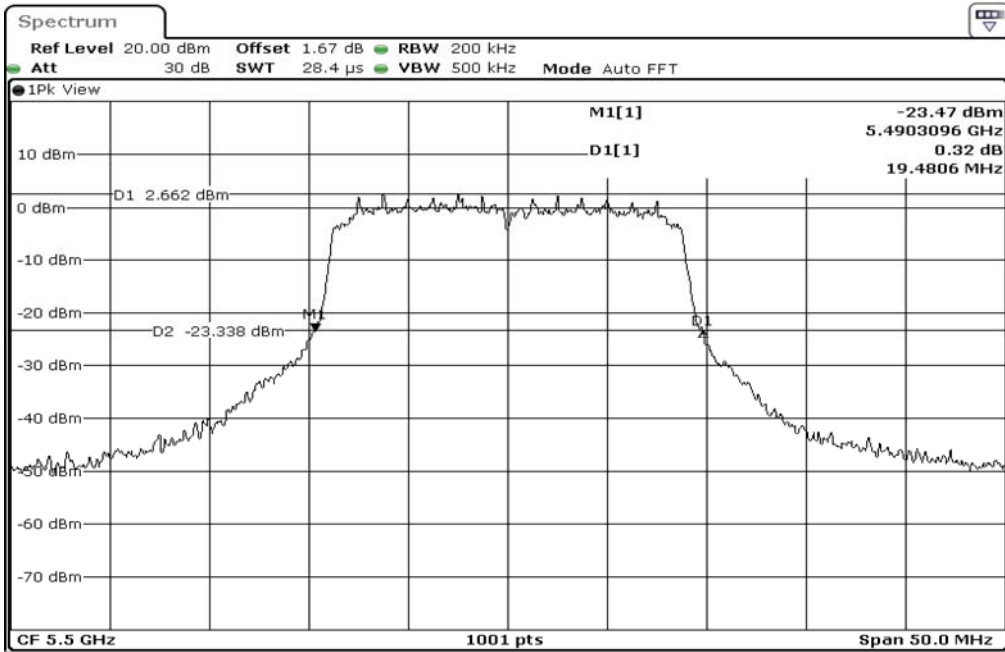

1	26dB Bandwidth
---	----------------

2	26dB Bandwidth
---	----------------

3	26dB Bandwidth
---	----------------

Test Band				WLAN_5GHz			
Antenna				Multiple Antenna (Ant 2)			
Test Parameters for Channel Bandwidths							
Test Item	No.	Mode	Channel	Bandwidth	RU Tone	RB index	Verdict
26dB Bandwidth	1	802.11 n(HT20)	5500	20 MHz	-	-	Pass
	2	802.11 n(HT20)	5580	20 MHz	-	-	Pass
	3	802.11 n(HT20)	5700	20 MHz	-	-	Pass