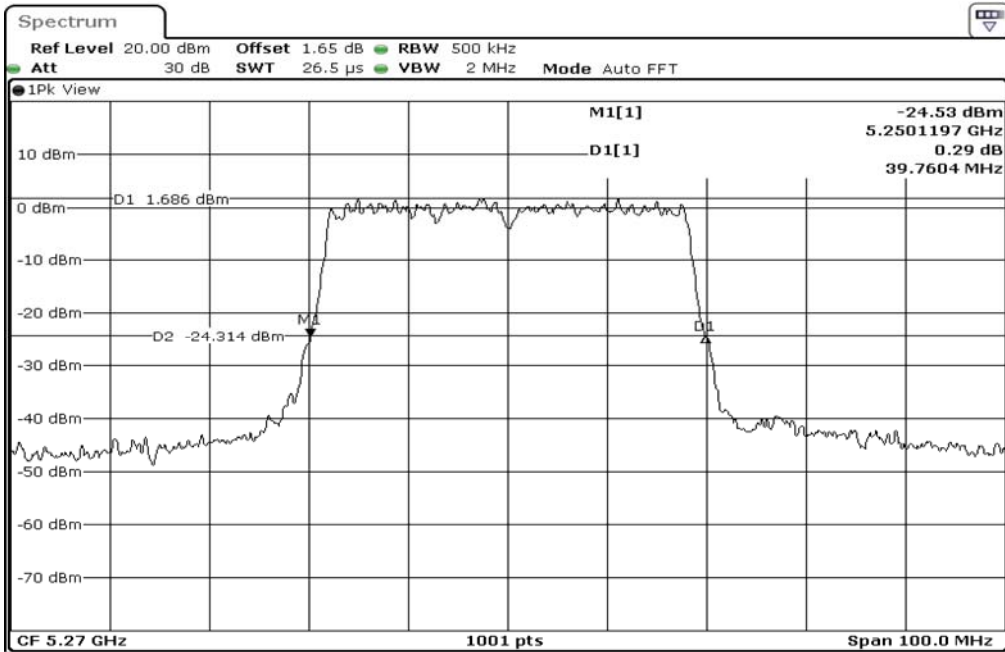

1	26dB Bandwidth