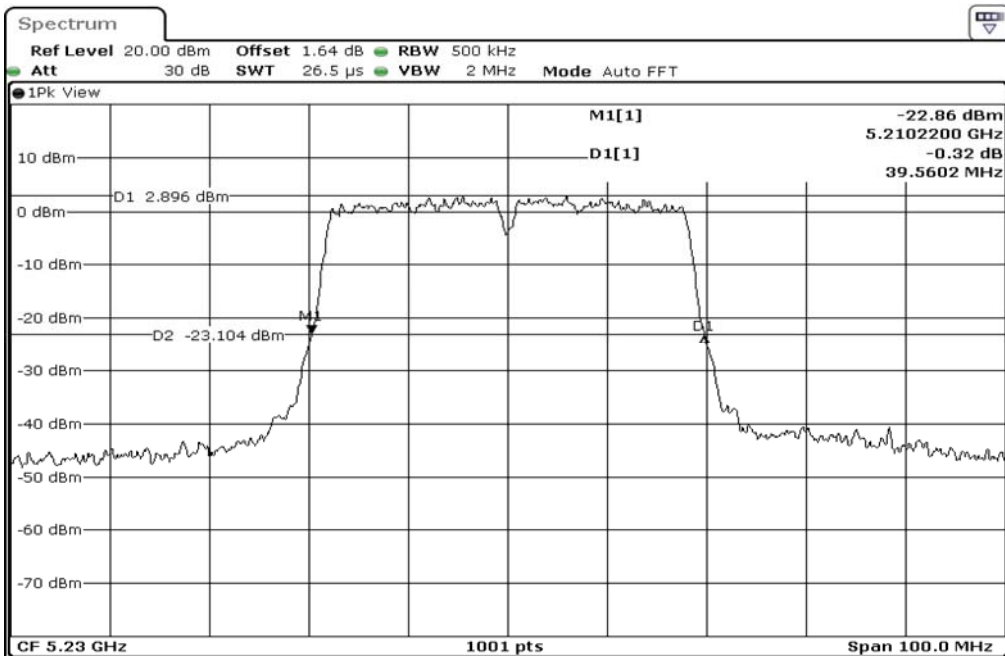

2	26dB Bandwidth