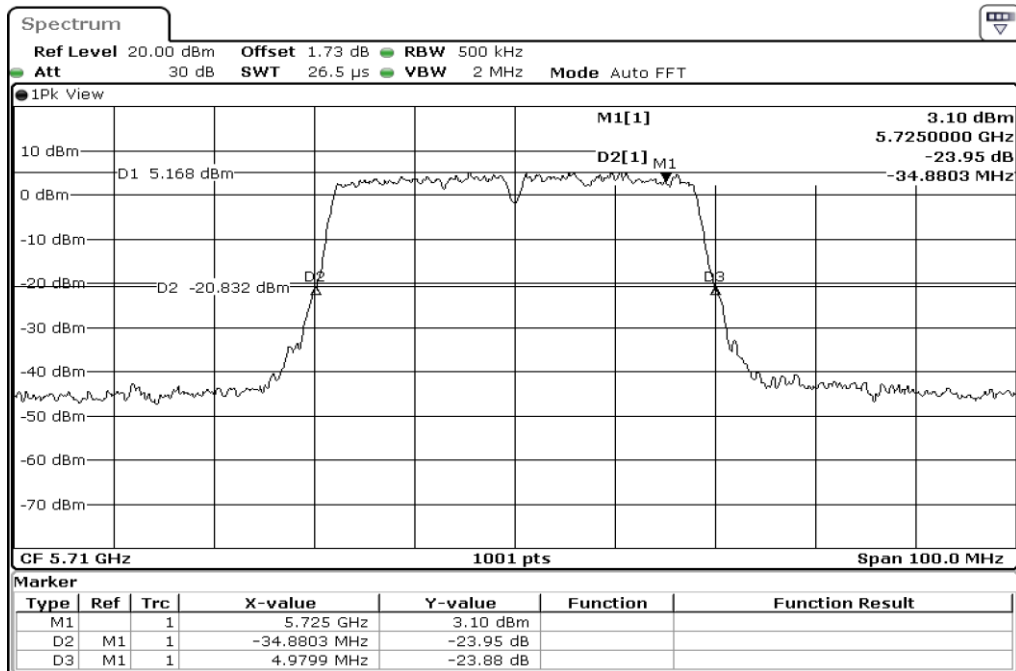

1	26dB Bandwidth