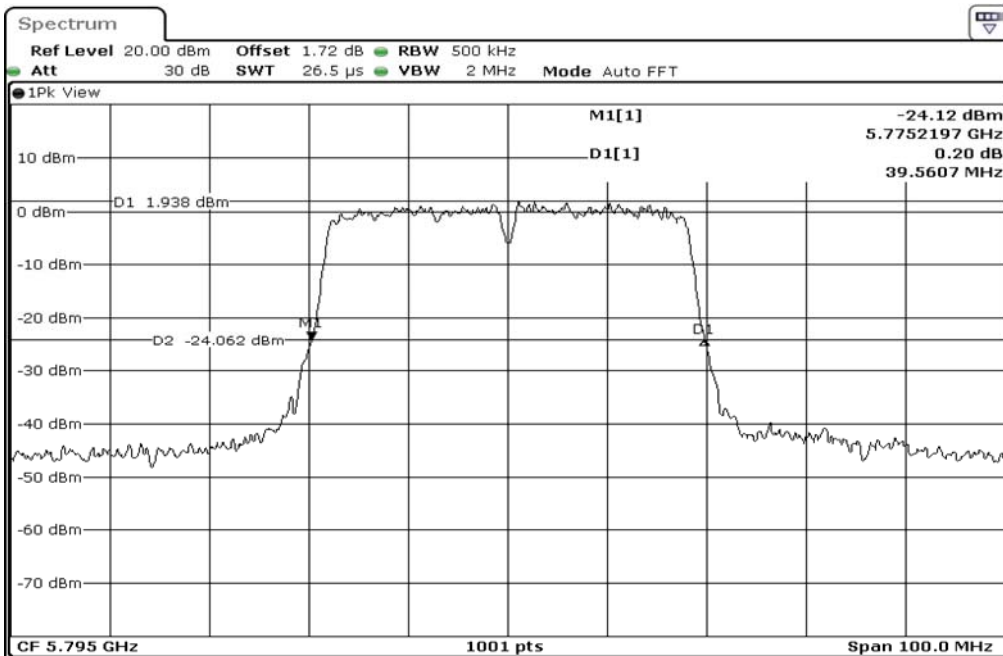

2	26dB Bandwidth