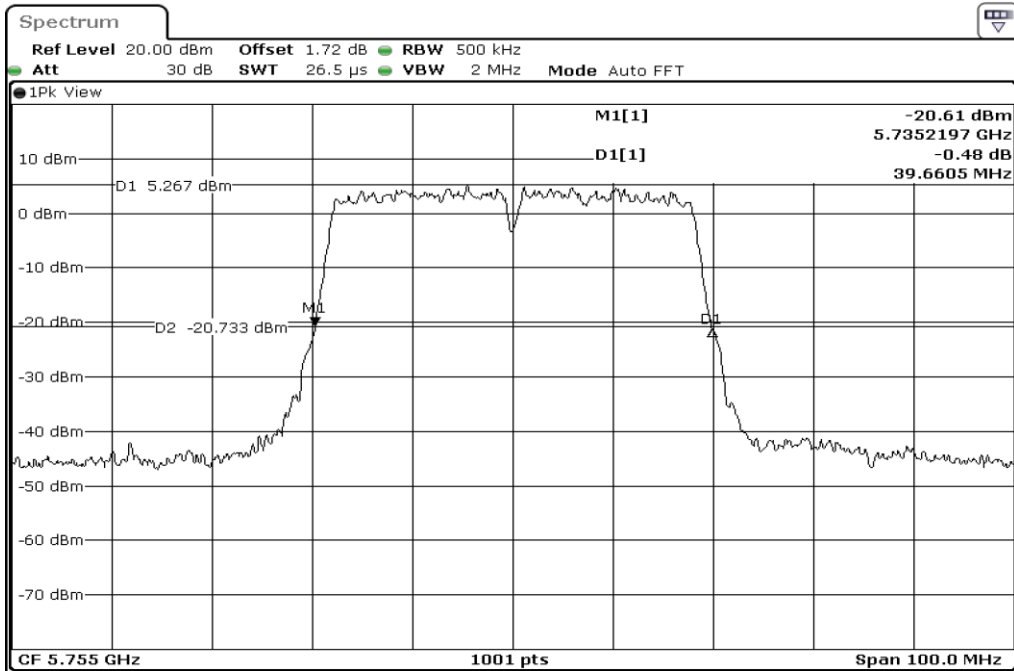

1	26dB Bandwidth