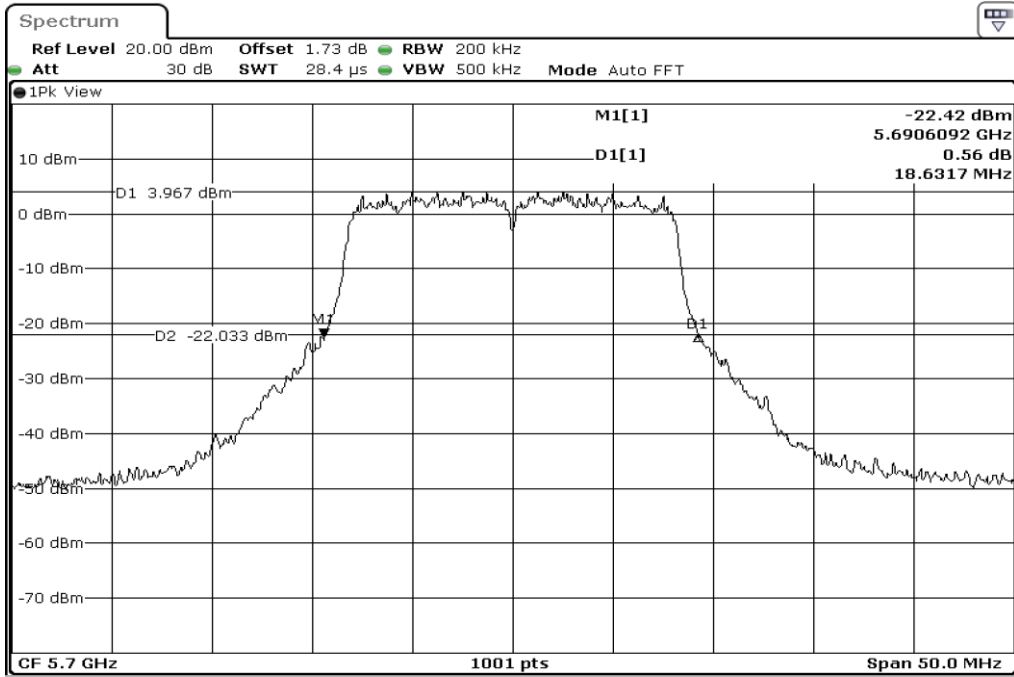

2	26dB Bandwidth

3	26dB Bandwidth