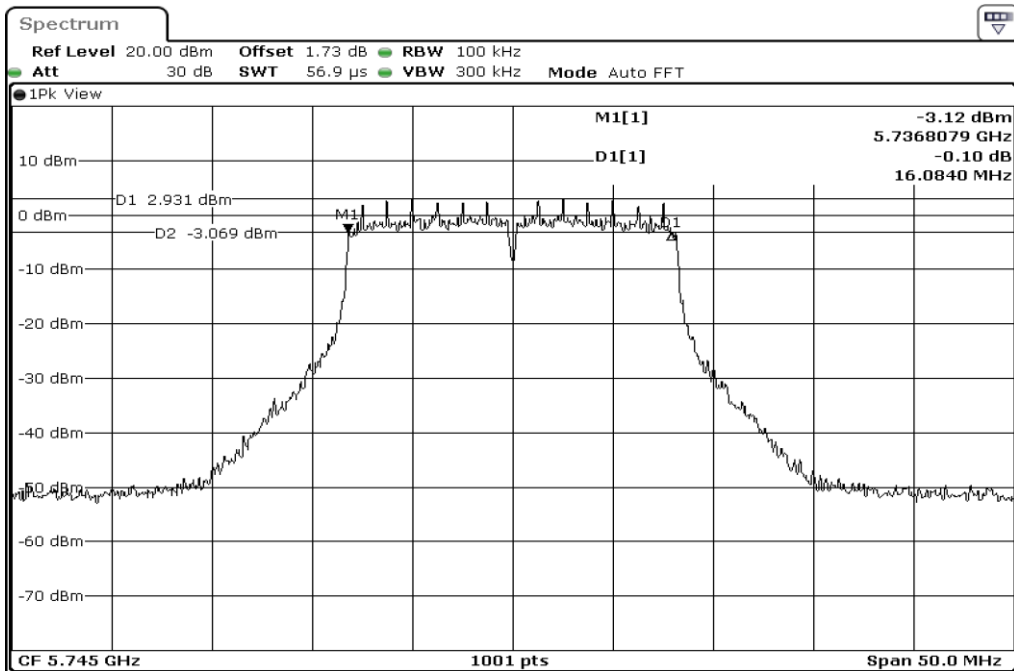

1	6dB Bandwidth