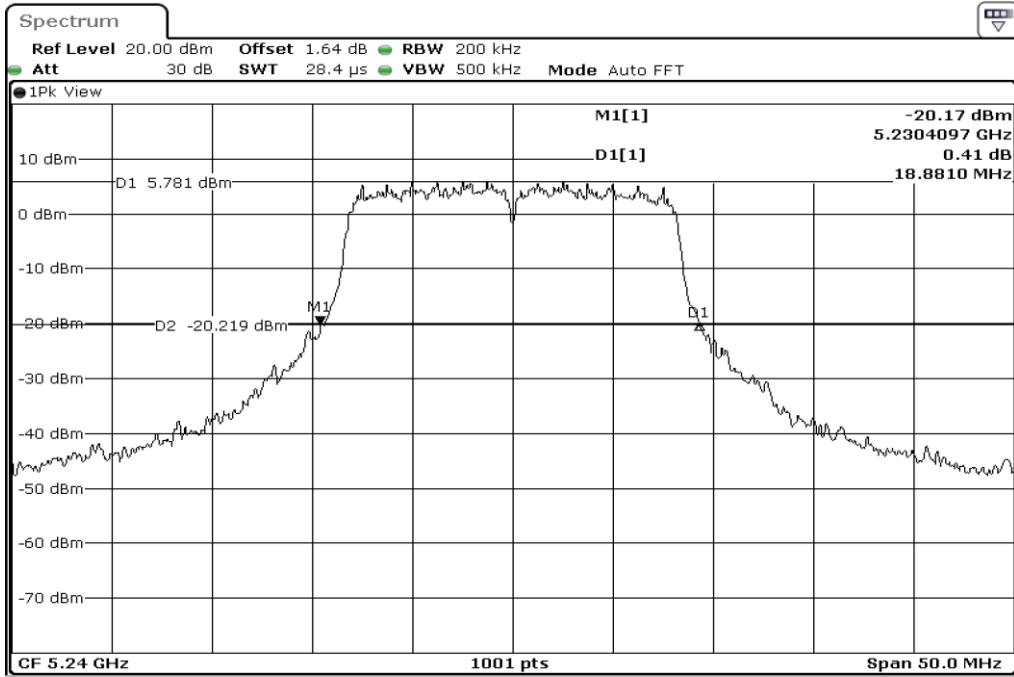

2	26dB Bandwidth

3	26dB Bandwidth