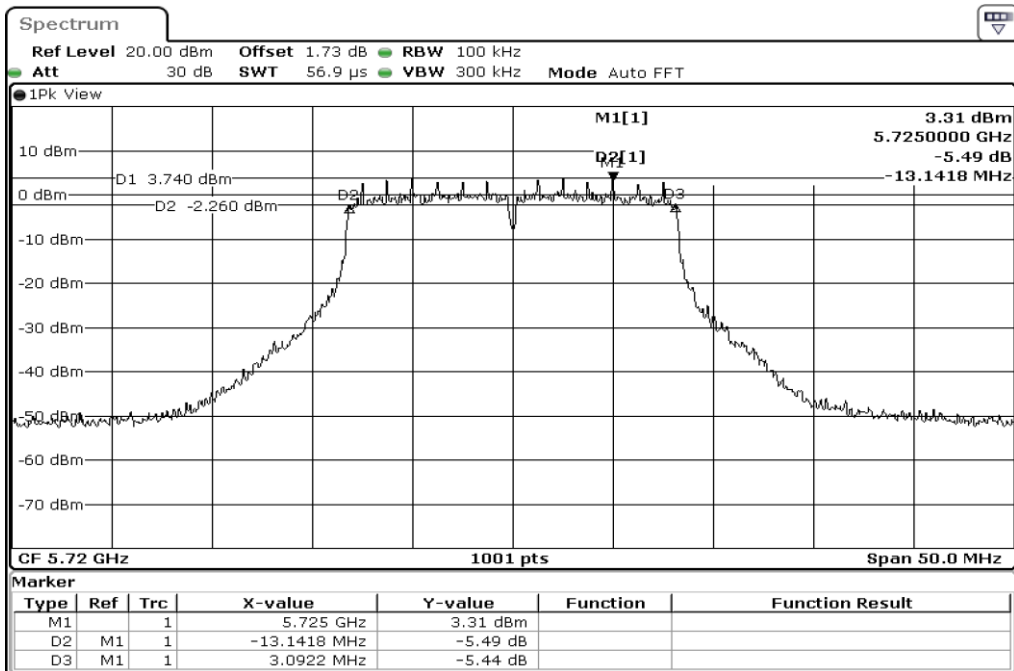

1	6dB Bandwidth
---	---------------

2	6dB Bandwidth
---	---------------

3	6dB Bandwidth
---	---------------

Test Band				WLAN_5GHz			
Antenna				Ant 2			
Test Parameters for Channel Bandwidths							
Test Item	No.	Mode	Channel	Bandwidth	RU Tone	RB index	Verdict
6dB Bandwidth	1	802.11 a	5720	20 MHz	-	-	Pass