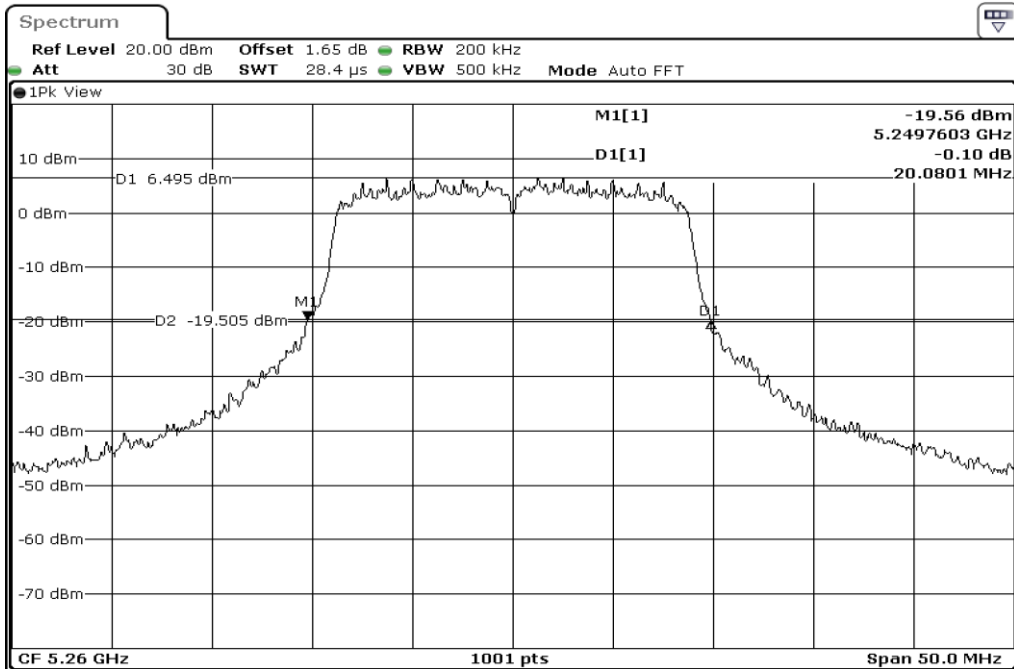

1	26dB Bandwidth
---	----------------

2	26dB Bandwidth
---	----------------

3	26dB Bandwidth
---	----------------

Test Band				WLAN_5GHz			
Antenna				Ant 1			
Test Parameters for Channel Bandwidths							
Test Item	No.	Mode	Channel	Bandwidth	RU Tone	RB index	Verdict
26dB Bandwidth	1	802.11 n(HT20)	5260	20 MHz	-	-	Pass
	2	802.11 n(HT20)	5300	20 MHz	-	-	Pass
	3	802.11 n(HT20)	5320	20 MHz	-	-	Pass