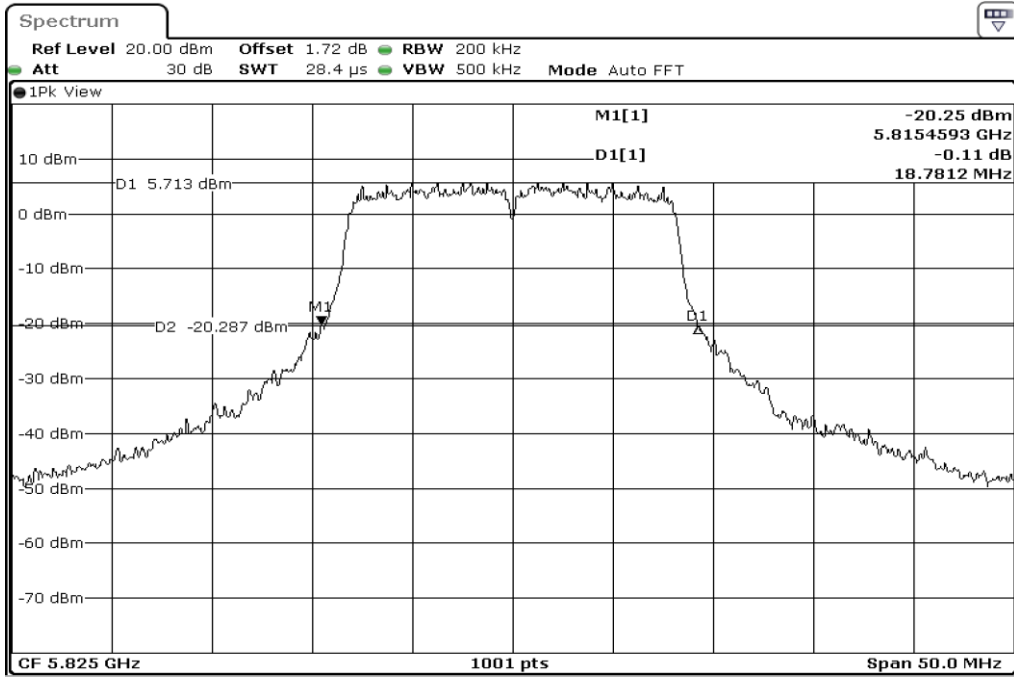

2	26dB Bandwidth

3	26dB Bandwidth