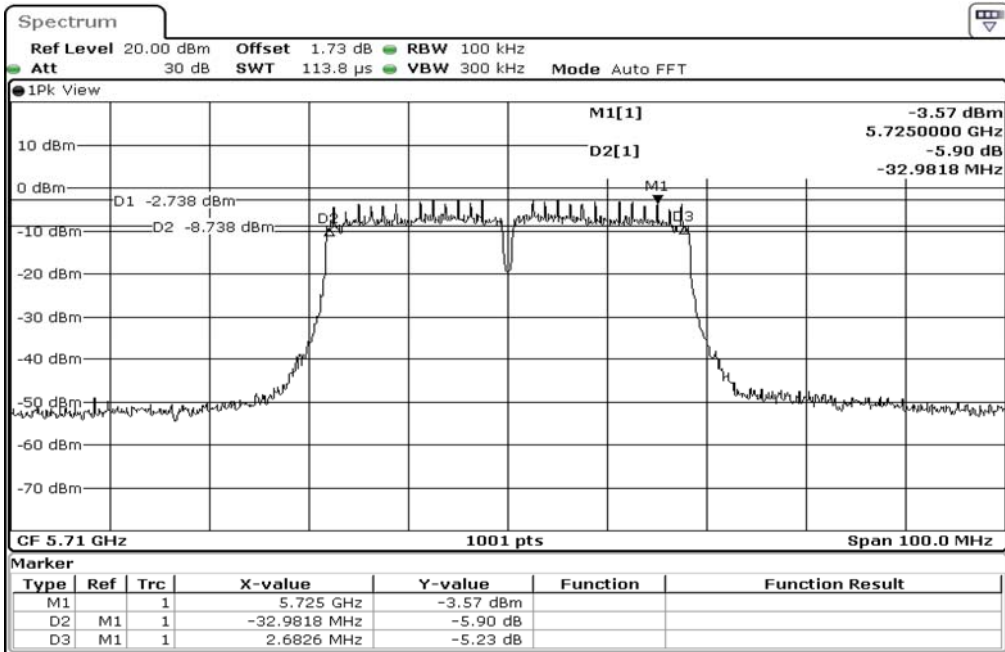

1	6dB Bandwidth