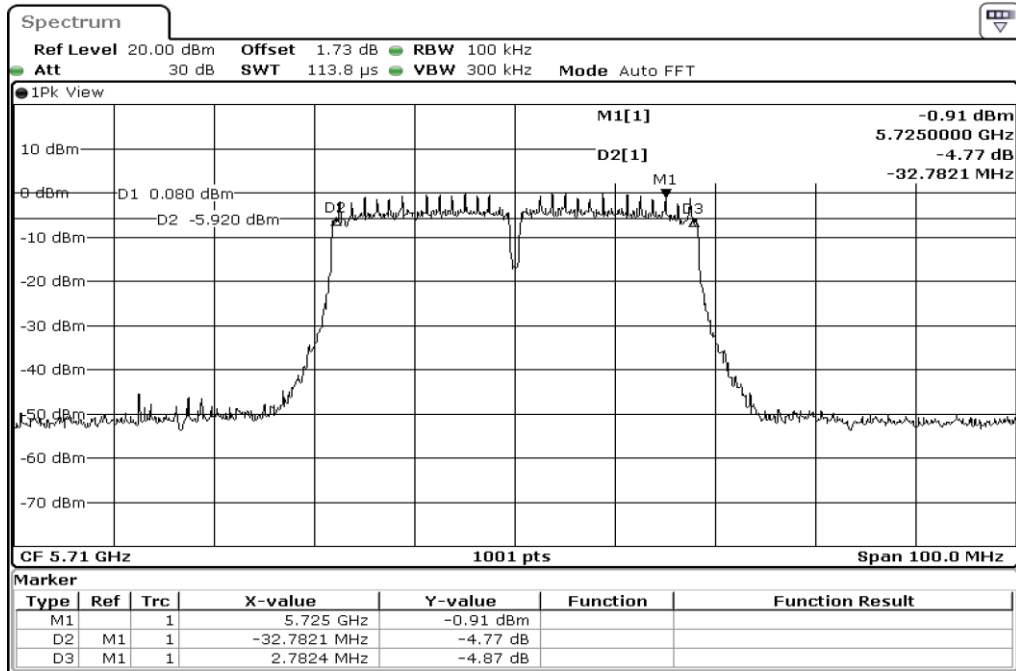

1	6dB Bandwidth