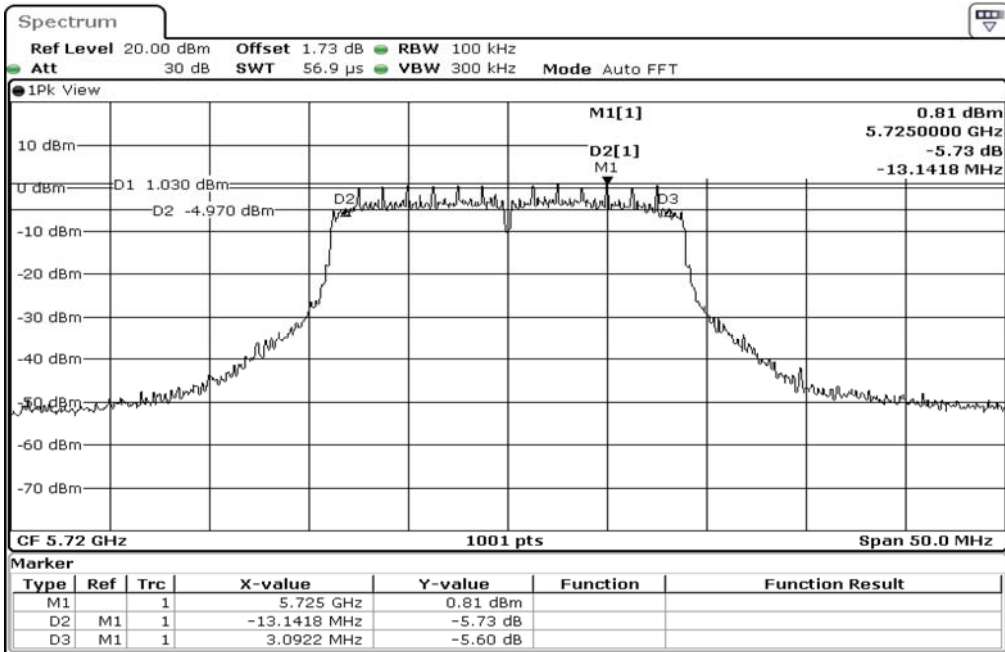

1	6dB Bandwidth
---	---------------

2	6dB Bandwidth
---	---------------

3	6dB Bandwidth
---	---------------

Test Band				WLAN_5GHz			
Antenna				Multiple Antenna (Ant 2)			
Test Parameters for Channel Bandwidths							
Test Item	No.	Mode	Channel	Bandwidth	RU Tone	RB index	Verdict
6dB Bandwidth	1	802.11 n(HT20)	5720	20 MHz	-	-	Pass