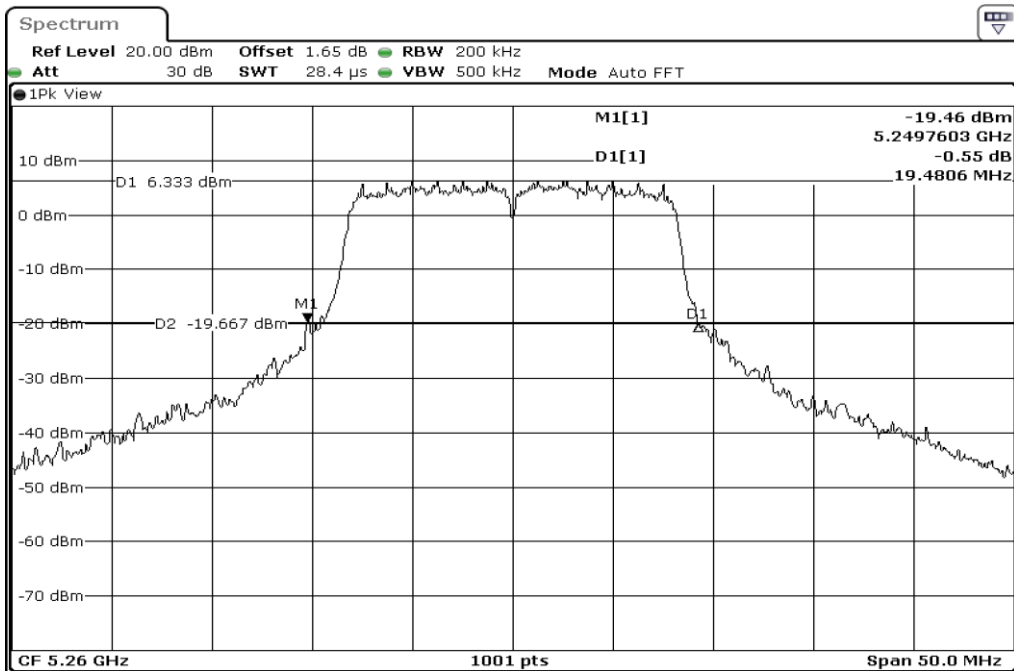

1	26dB Bandwidth
---	----------------

2	26dB Bandwidth
---	----------------

3	26dB Bandwidth
---	----------------

Test Band				WLAN_5GHz			
Antenna				Ant 1			
Test Parameters for Channel Bandwidths							
Test Item	No.	Mode	Channel	Bandwidth	RU Tone	RB index	Verdict
26dB Bandwidth	1	802.11 a	5260	20 MHz	-	-	Pass
	2	802.11 a	5300	20 MHz	-	-	Pass
	3	802.11 a	5320	20 MHz	-	-	Pass