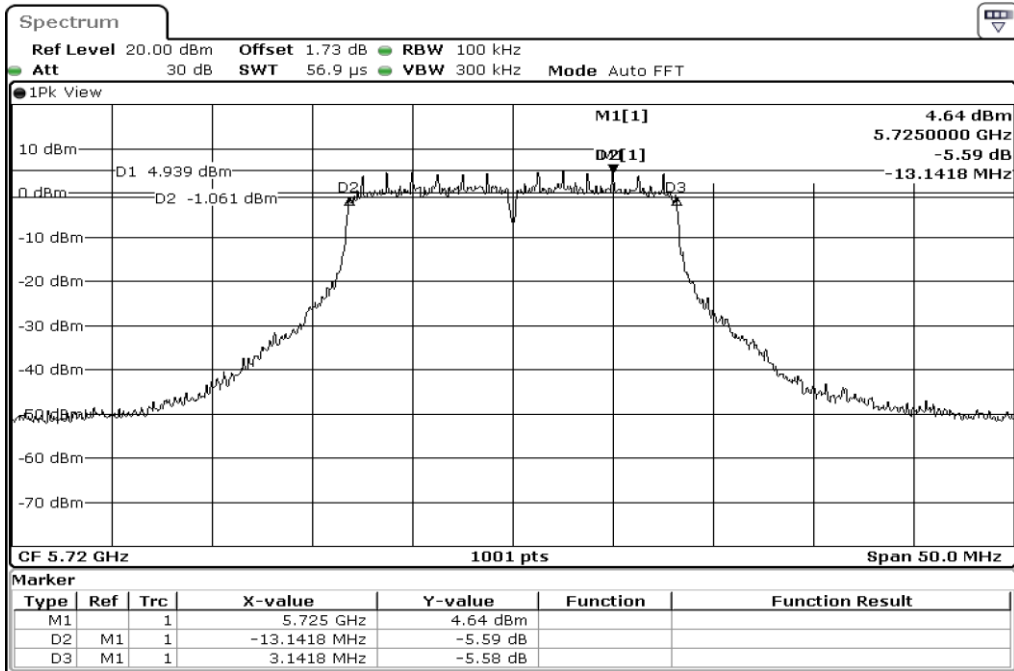

1	6dB Bandwidth
---	---------------

2	6dB Bandwidth
---	---------------

3	6dB Bandwidth
---	---------------

Test Band				WLAN_5GHz			
Antenna				Ant 1			
Test Parameters for Channel Bandwidths							
Test Item	No.	Mode	Channel	Bandwidth	RU Tone	RB index	Verdict
6dB Bandwidth	1	802.11 a	5720	20 MHz	-	-	Pass