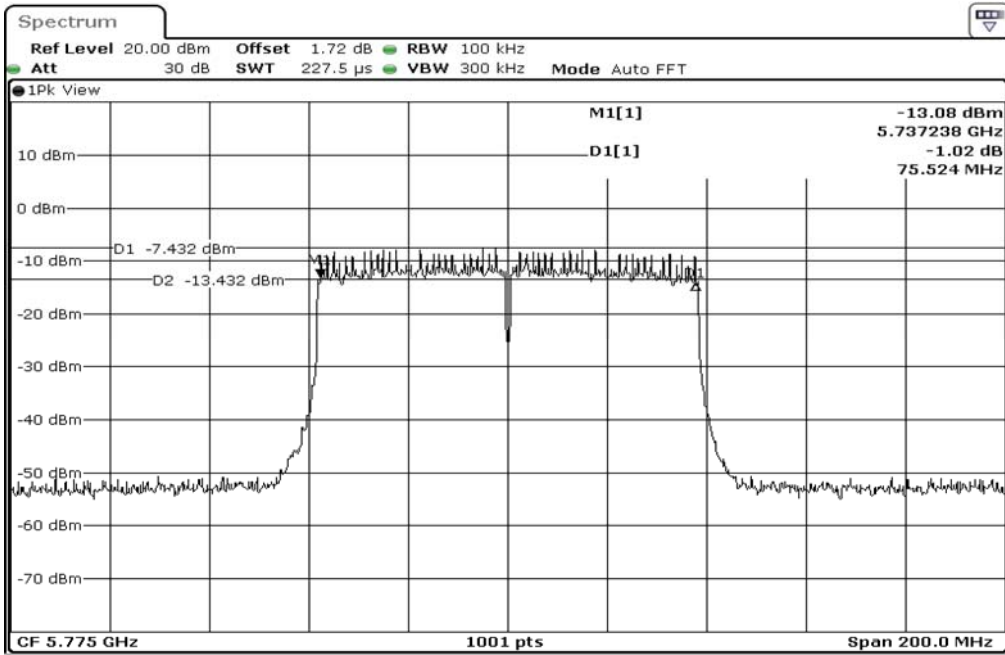

1	6dB Bandwidth