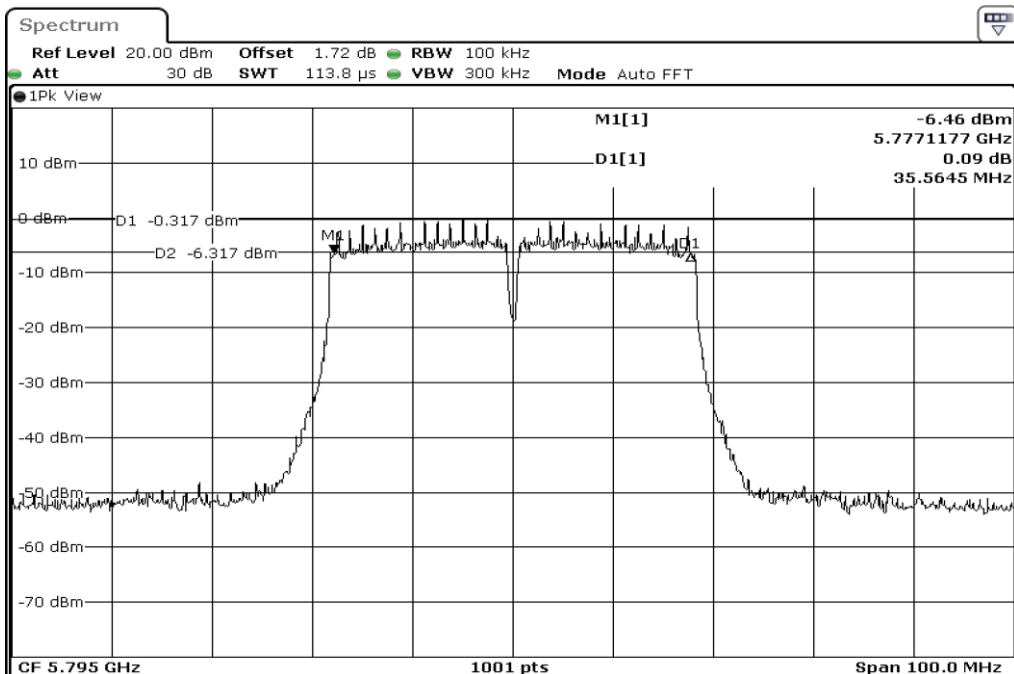

2 6dB Bandwidth