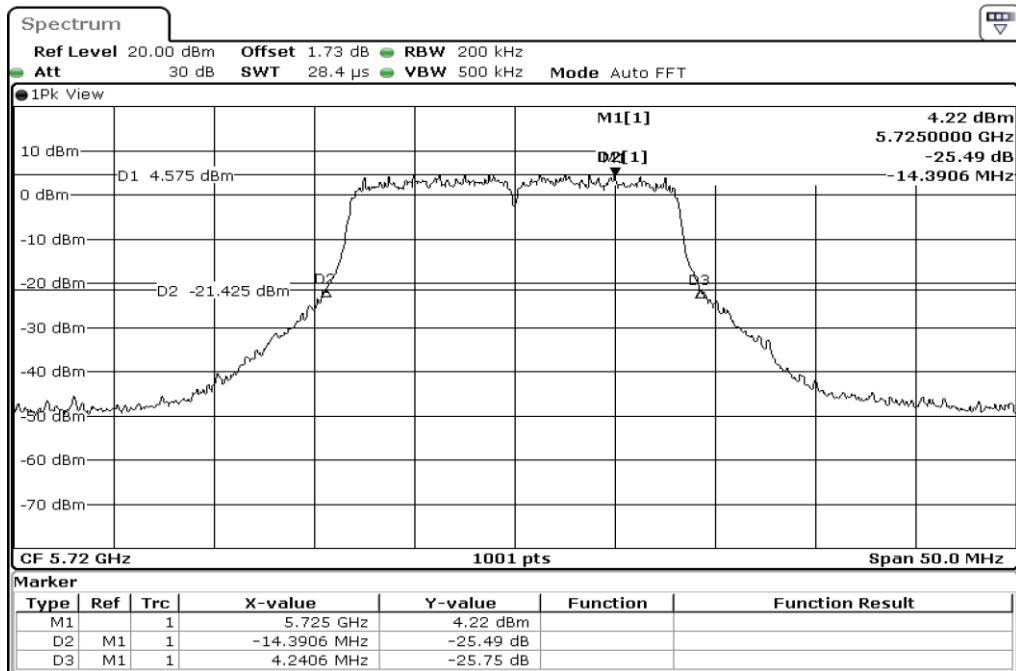

1	26dB Bandwidth
---	----------------

2	26dB Bandwidth
---	----------------

3	26dB Bandwidth
---	----------------

Test Band				WLAN_5GHz			
Antenna				Ant 2			
Test Parameters for Channel Bandwidths							
Test Item	No.	Mode	Channel	Bandwidth	RU Tone	RB index	Verdict
26dB Bandwidth	1	802.11 a	5720	20 MHz	-	-	Pass