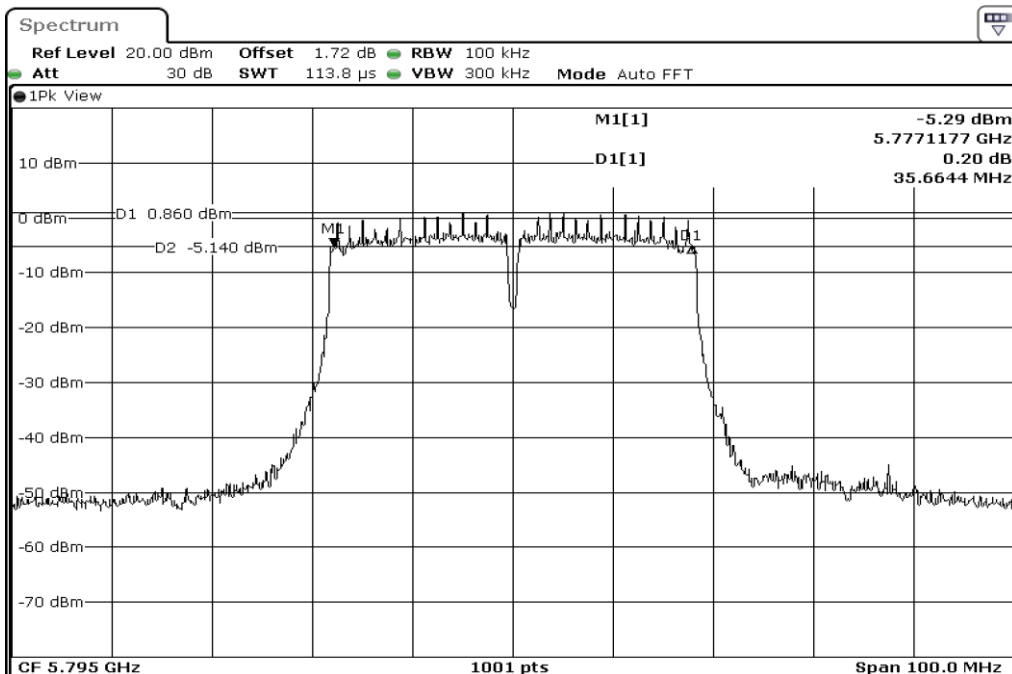

2	6dB Bandwidth