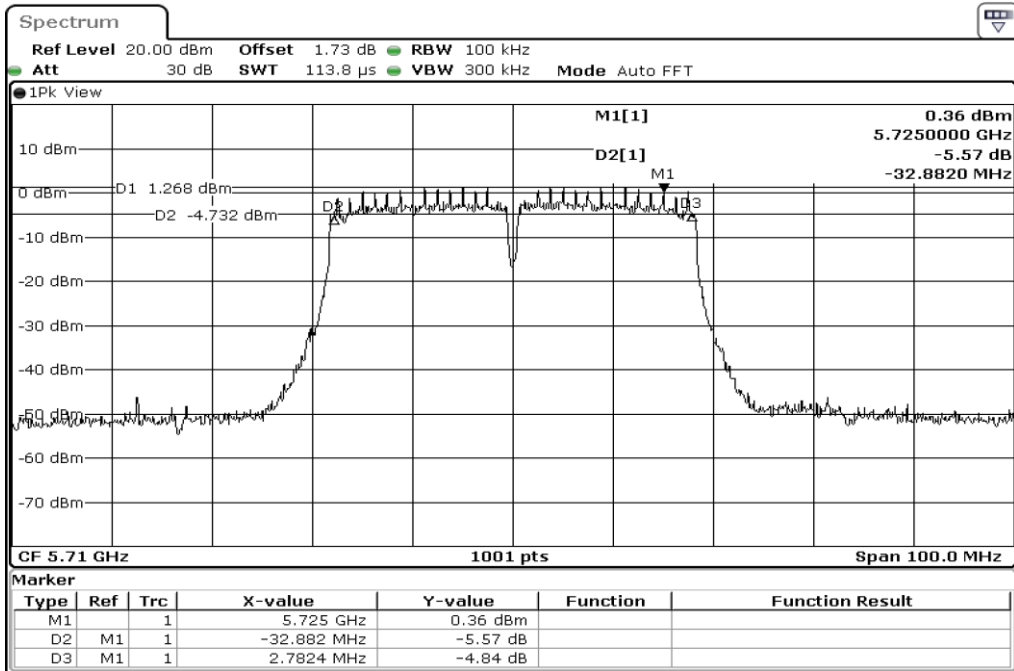

1	6dB Bandwidth