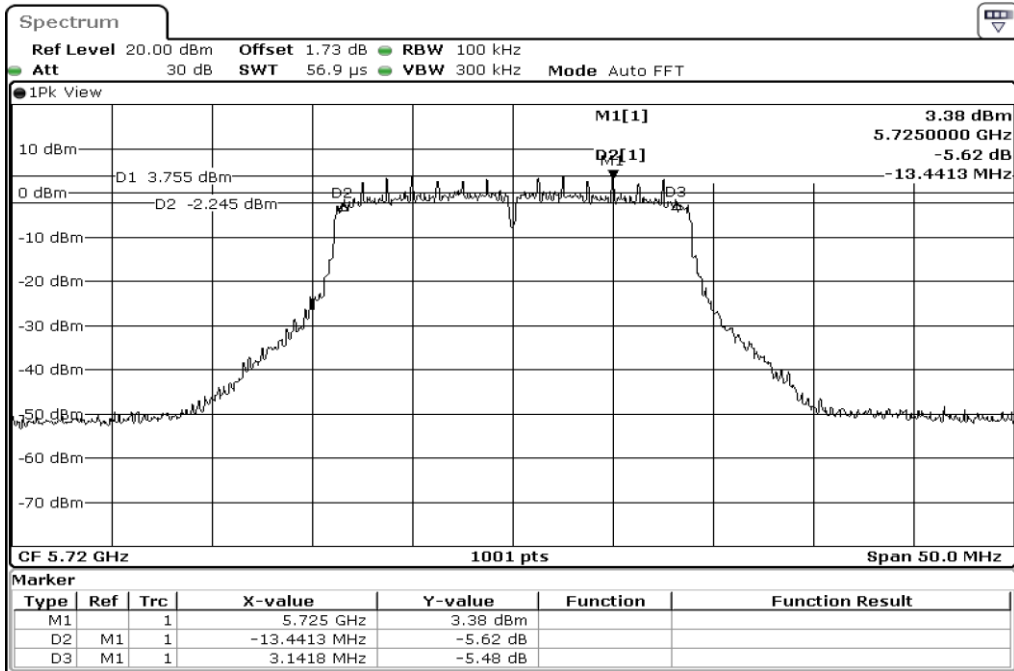

1	6dB Bandwidth
---	---------------

2	6dB Bandwidth
---	---------------

3	6dB Bandwidth
---	---------------

Test Band				WLAN_5GHz			
Antenna				Ant 2			
Test Parameters for Channel Bandwidths							
Test Item	No.	Mode	Channel	Bandwidth	RU Tone	RB index	Verdict
6dB Bandwidth	1	802.11 n(HT20)	5720	20 MHz	-	-	Pass