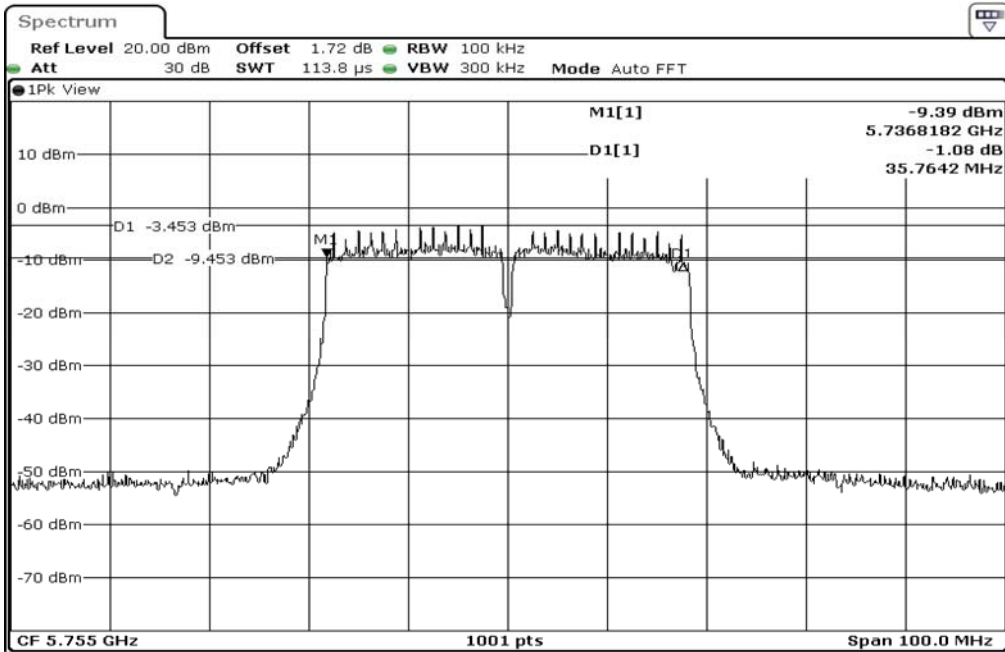

1	6dB Bandwidth