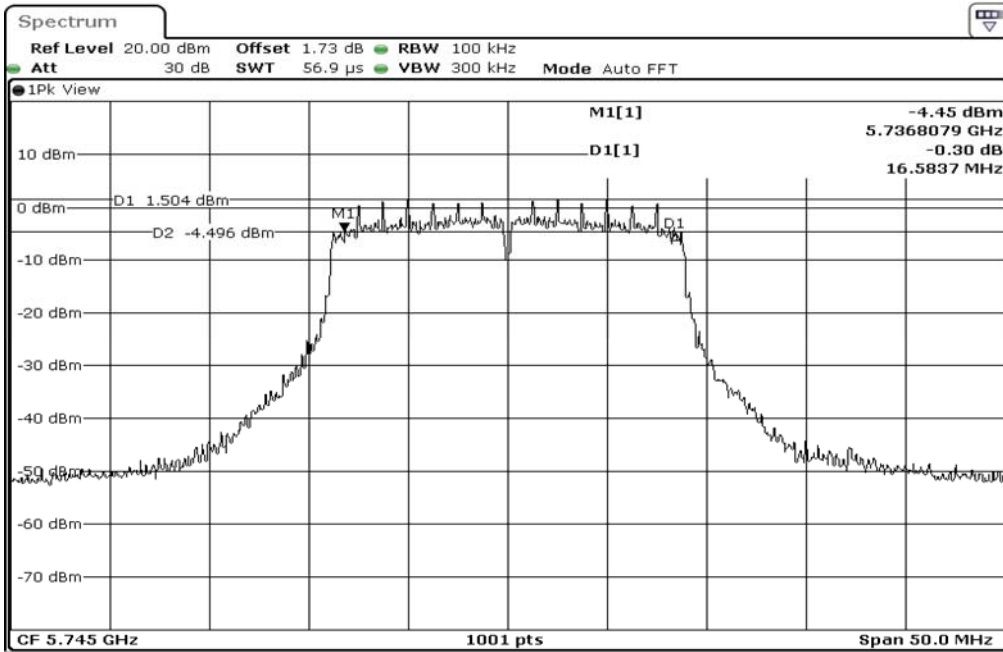

1	6dB Bandwidth