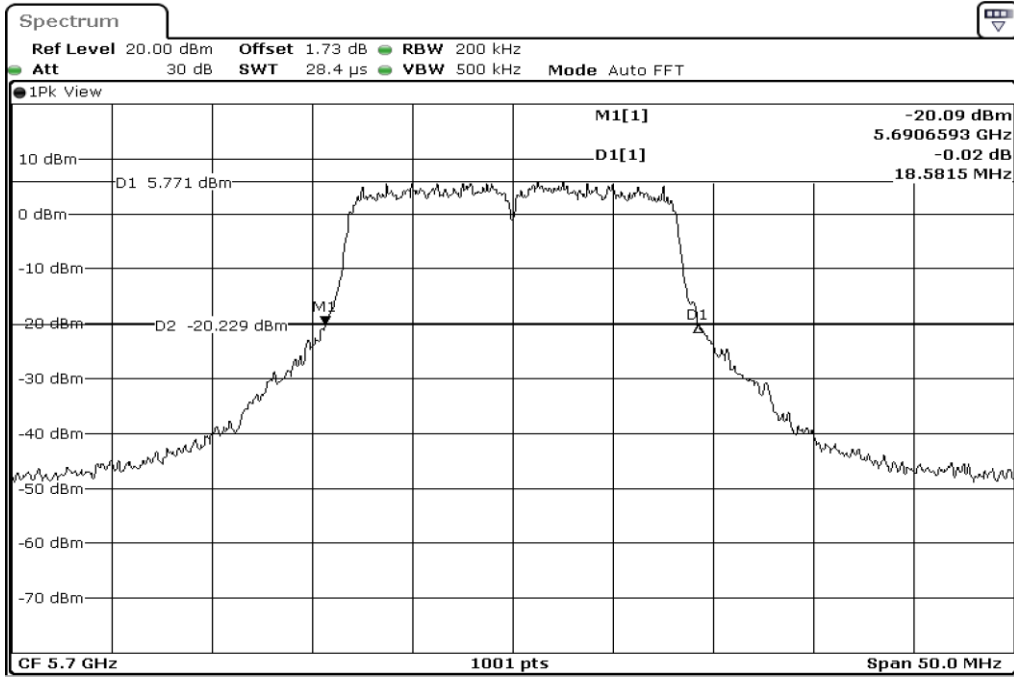

2	26dB Bandwidth

3	26dB Bandwidth