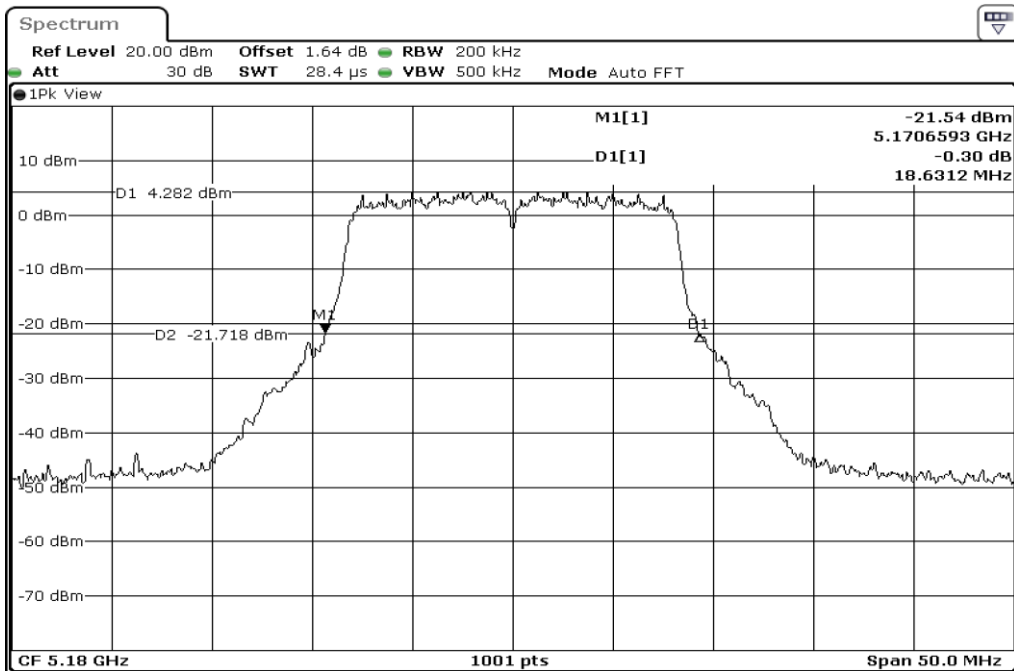

1	26dB Bandwidth