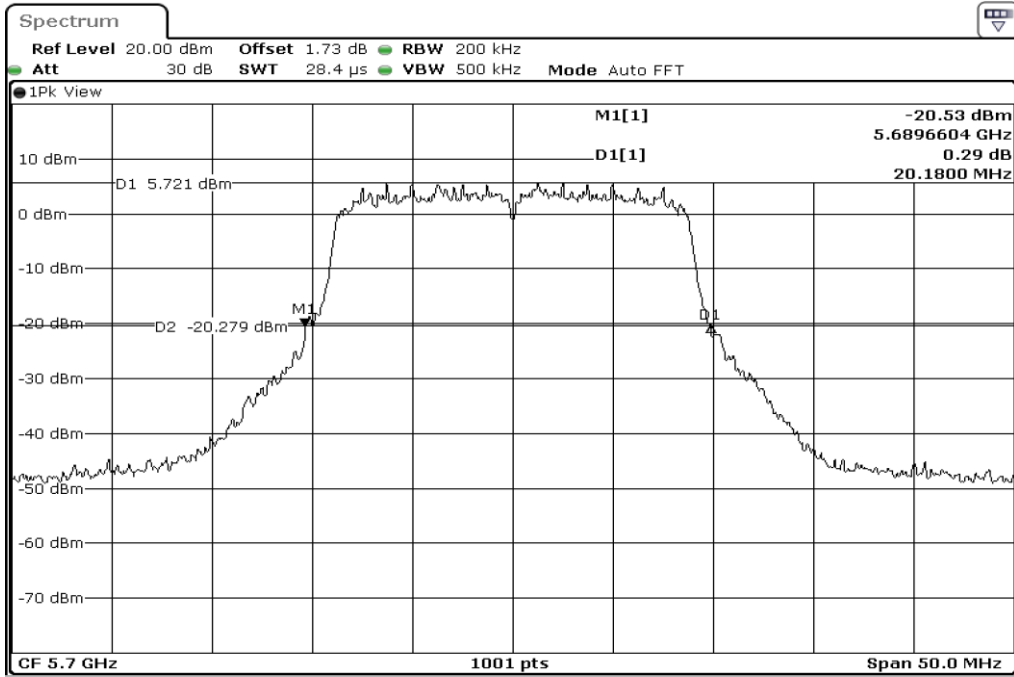

2	26dB Bandwidth

3	26dB Bandwidth