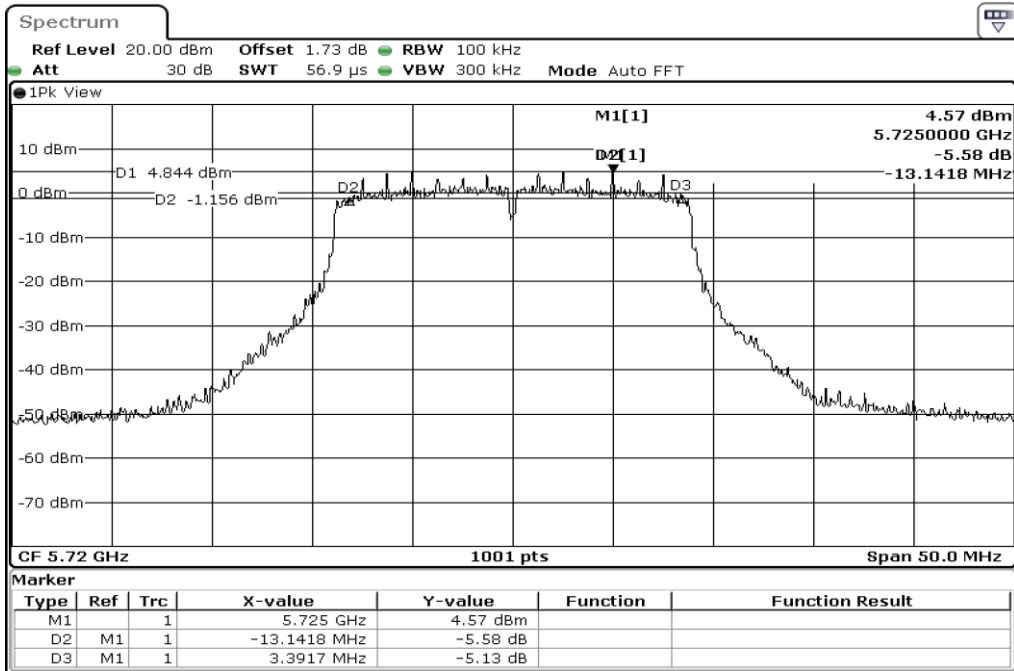

1	6dB Bandwidth
---	---------------

2	6dB Bandwidth
---	---------------

3	6dB Bandwidth
---	---------------

Test Band				WLAN_5GHz			
Antenna				Ant 1			
Test Parameters for Channel Bandwidths							
Test Item	No.	Mode	Channel	Bandwidth	RU Tone	RB index	Verdict
6dB Bandwidth	1	802.11 n(HT20)	5720	20 MHz	-	-	Pass