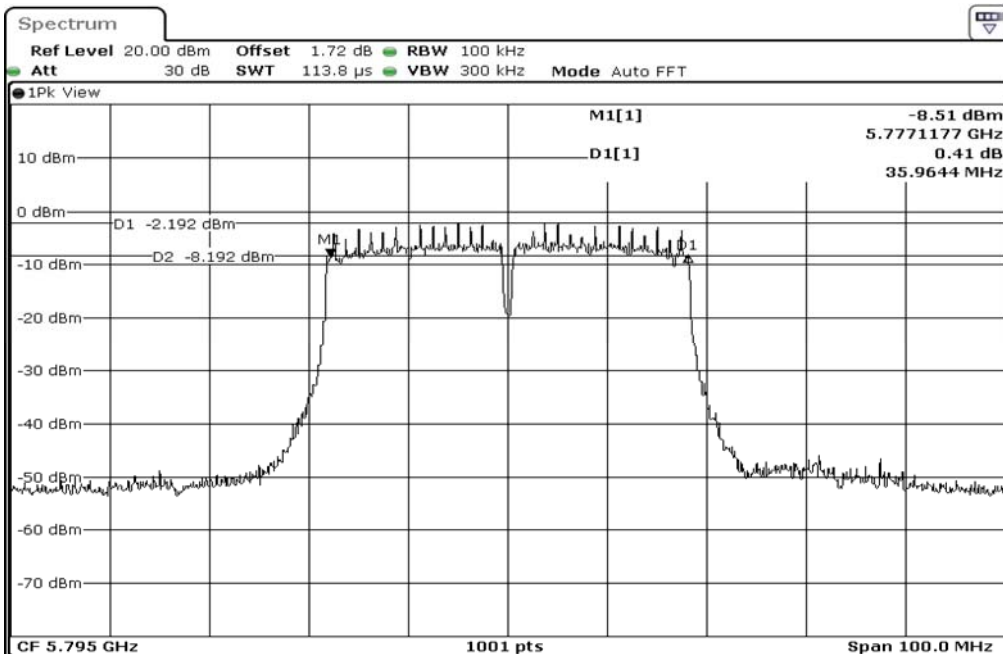

2	6dB Bandwidth