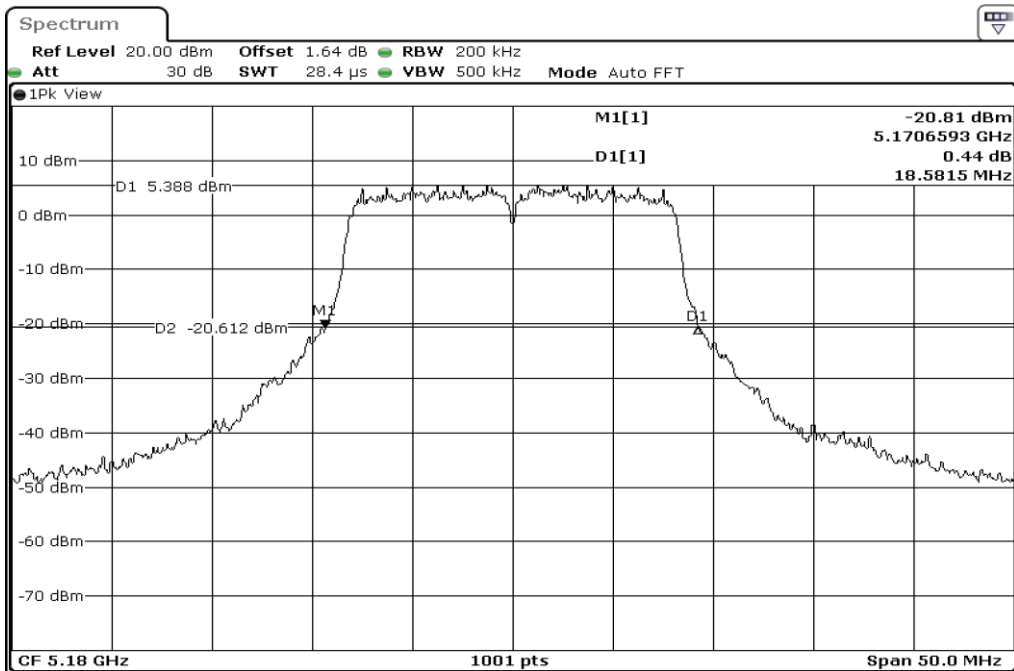

1	26dB Bandwidth