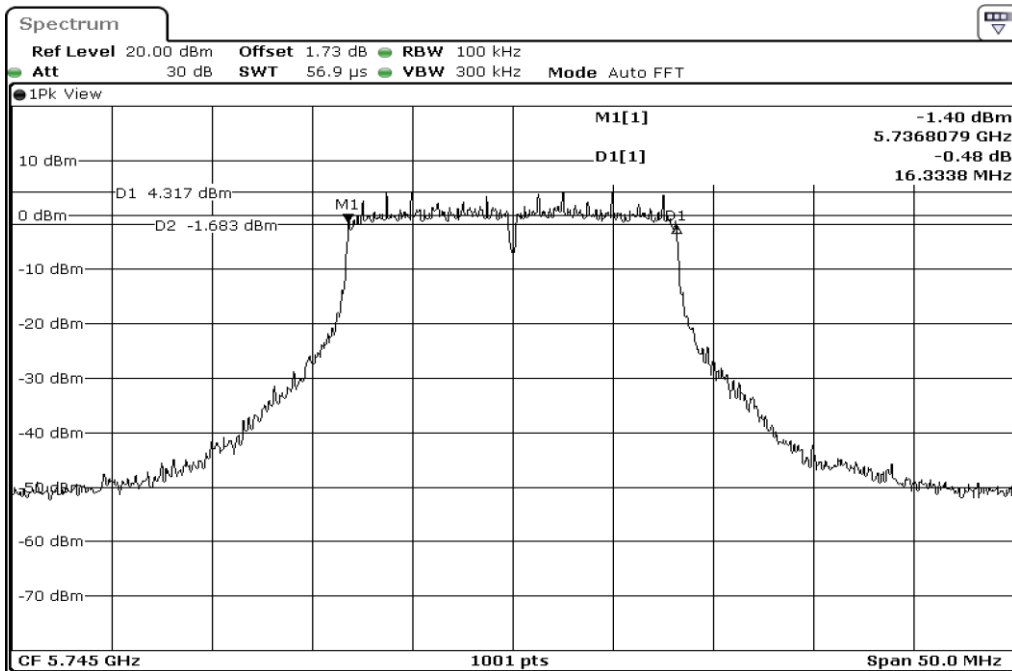

1	6dB Bandwidth