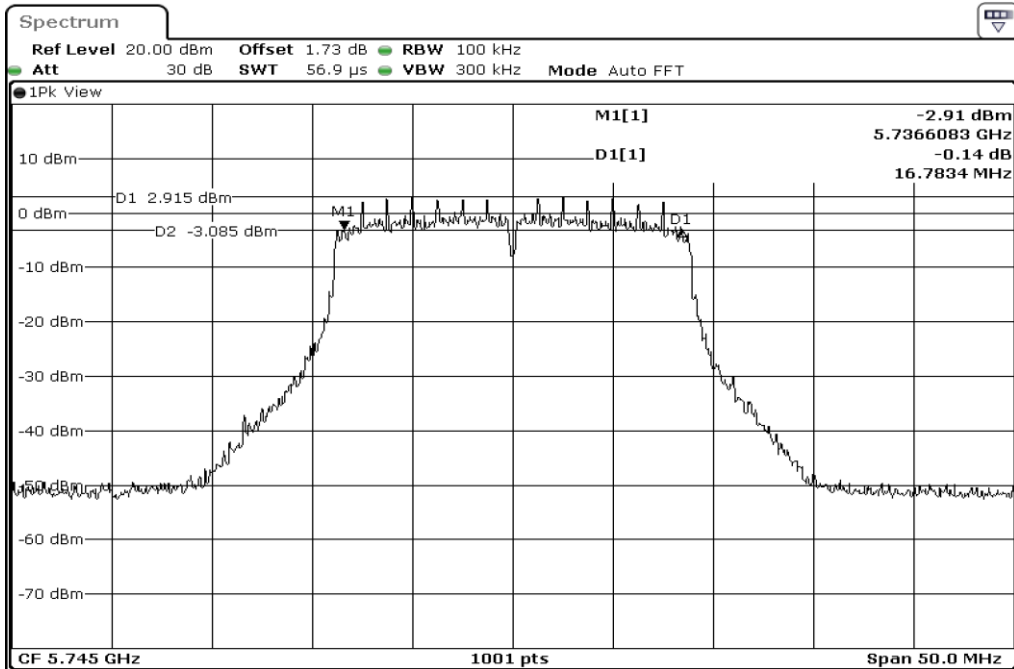

1	6dB Bandwidth