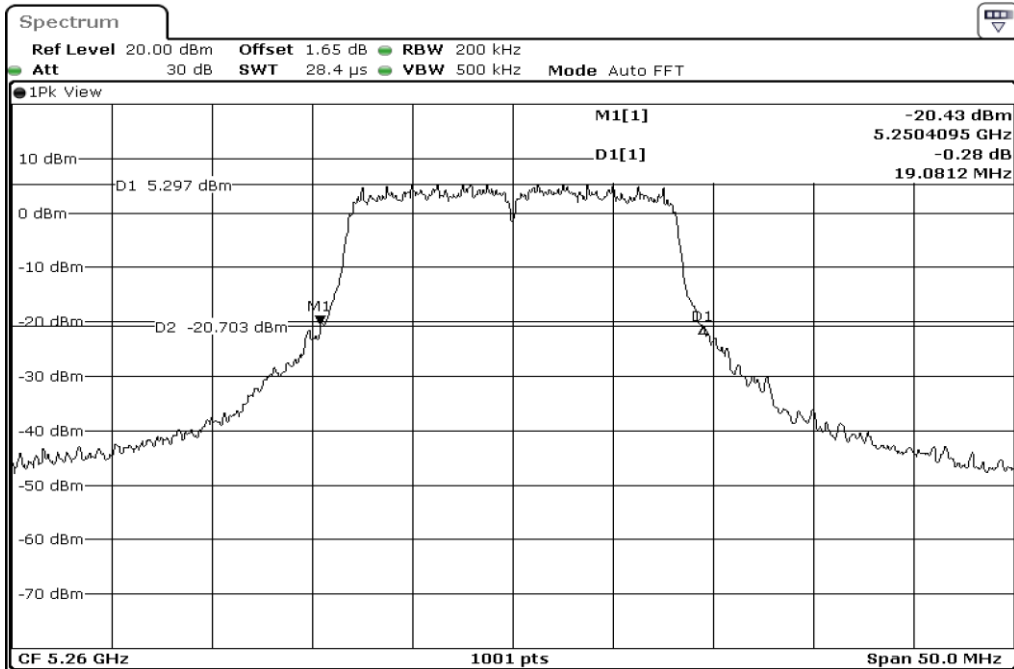

1	26dB Bandwidth
---	----------------

2	26dB Bandwidth
---	----------------

3	26dB Bandwidth
---	----------------

Test Band				WLAN_5GHz			
Antenna				Ant 2			
Test Parameters for Channel Bandwidths							
Test Item	No.	Mode	Channel	Bandwidth	RU Tone	RB index	Verdict
26dB Bandwidth	1	802.11 a	5260	20 MHz	-	-	Pass
	2	802.11 a	5300	20 MHz	-	-	Pass
	3	802.11 a	5320	20 MHz	-	-	Pass