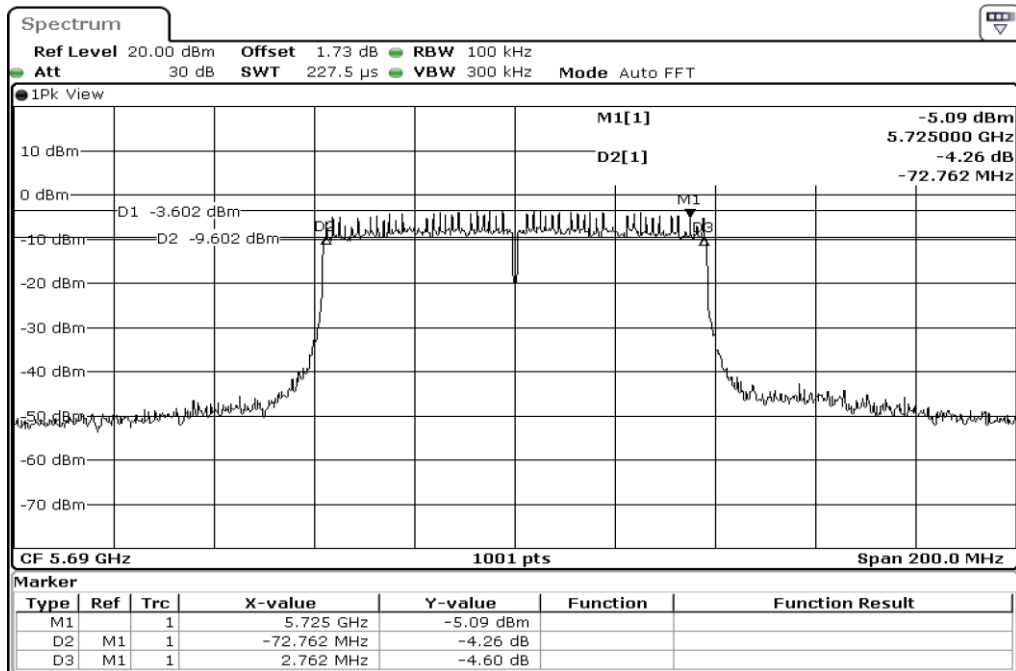

1	6dB Bandwidth