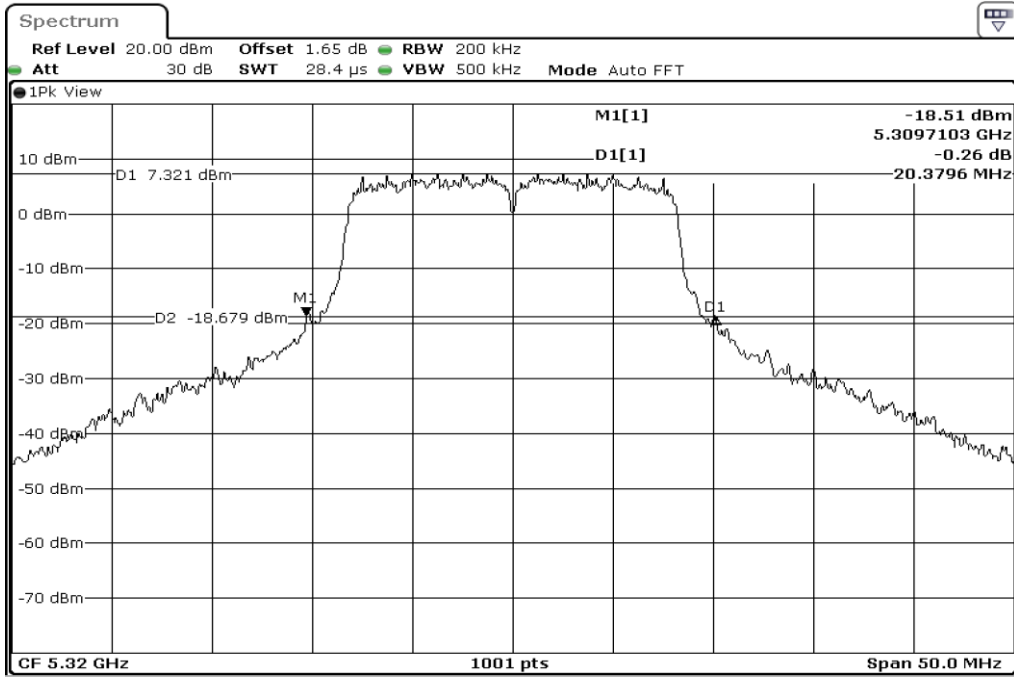

2	26dB Bandwidth

3	26dB Bandwidth