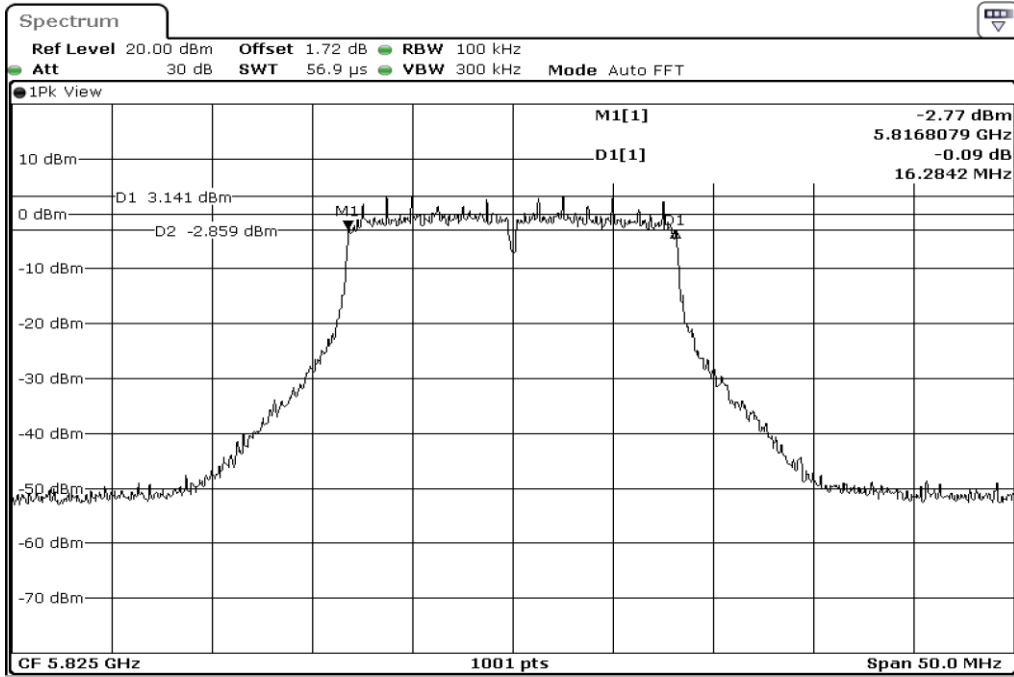

2	6dB Bandwidth

3	6dB Bandwidth