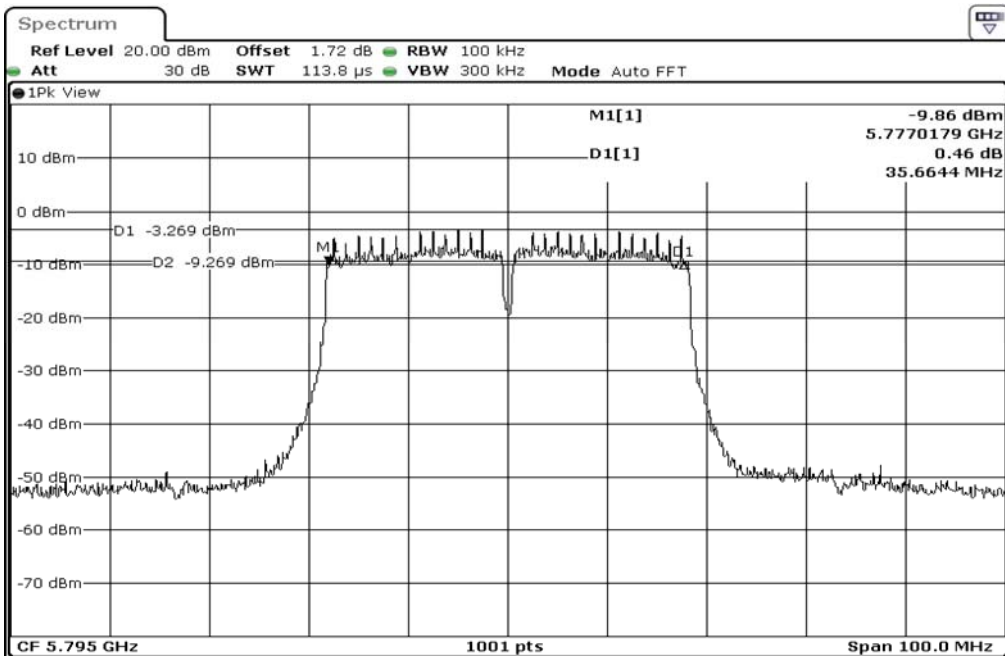

2	6dB Bandwidth