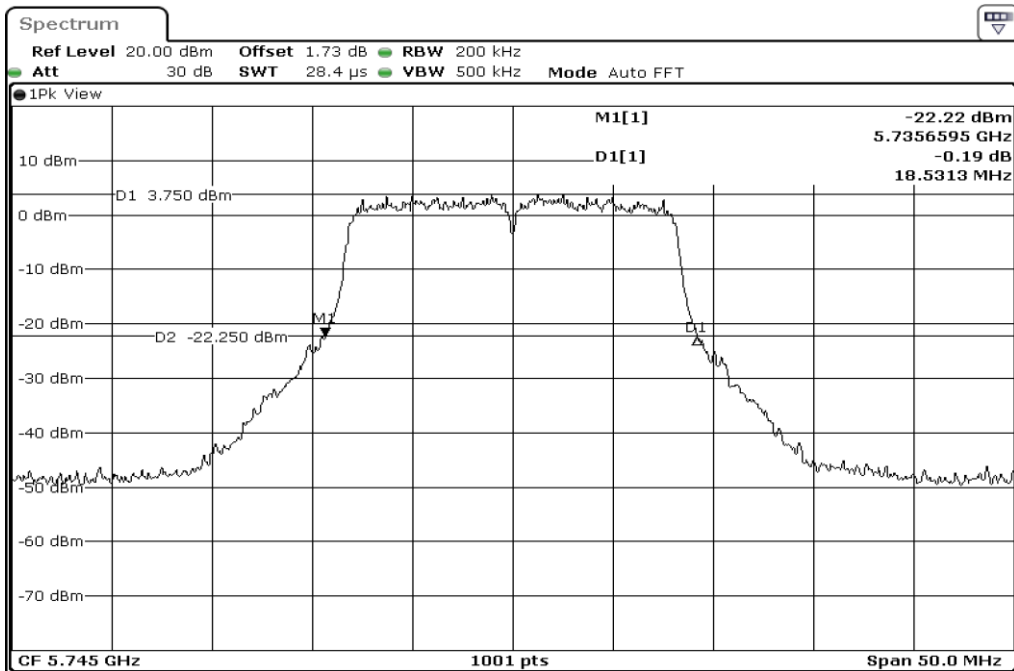

1	26dB Bandwidth
---	----------------

2	26dB Bandwidth
---	----------------

3	26dB Bandwidth
---	----------------

Test Band				WLAN_5GHz			
Antenna				Ant 2			
Test Parameters for Channel Bandwidths							
Test Item	No.	Mode	Channel	Bandwidth	RU Tone	RB index	Verdict
26dB Bandwidth	1	802.11 a	5745	20 MHz	-	-	Pass
	2	802.11 a	5785	20 MHz	-	-	Pass
	3	802.11 a	5825	20 MHz	-	-	Pass