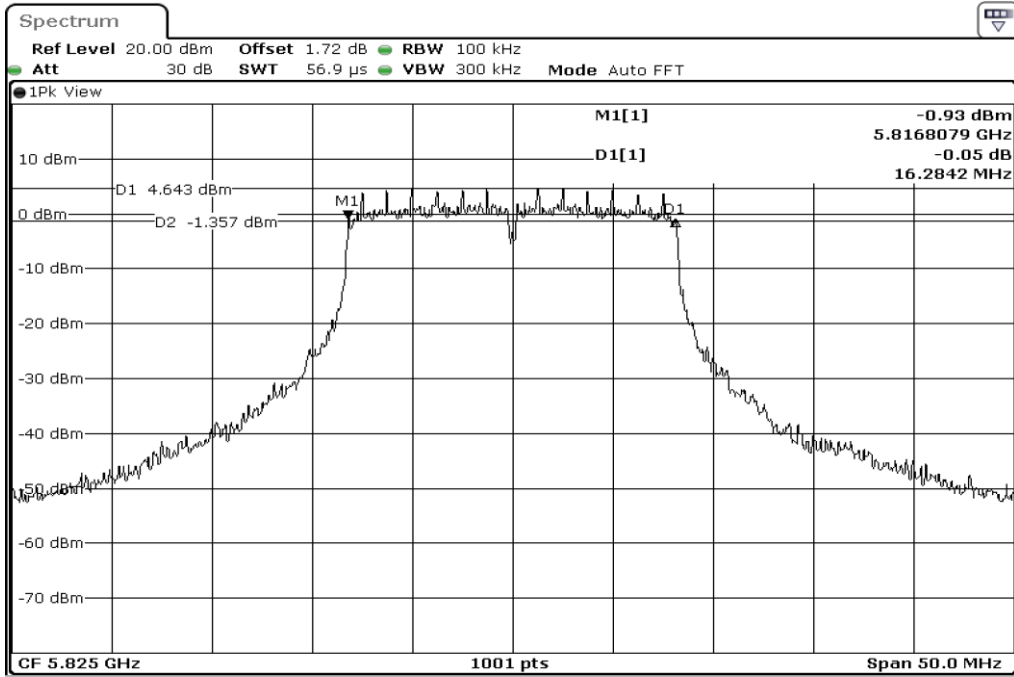

2	6dB Bandwidth

3	6dB Bandwidth