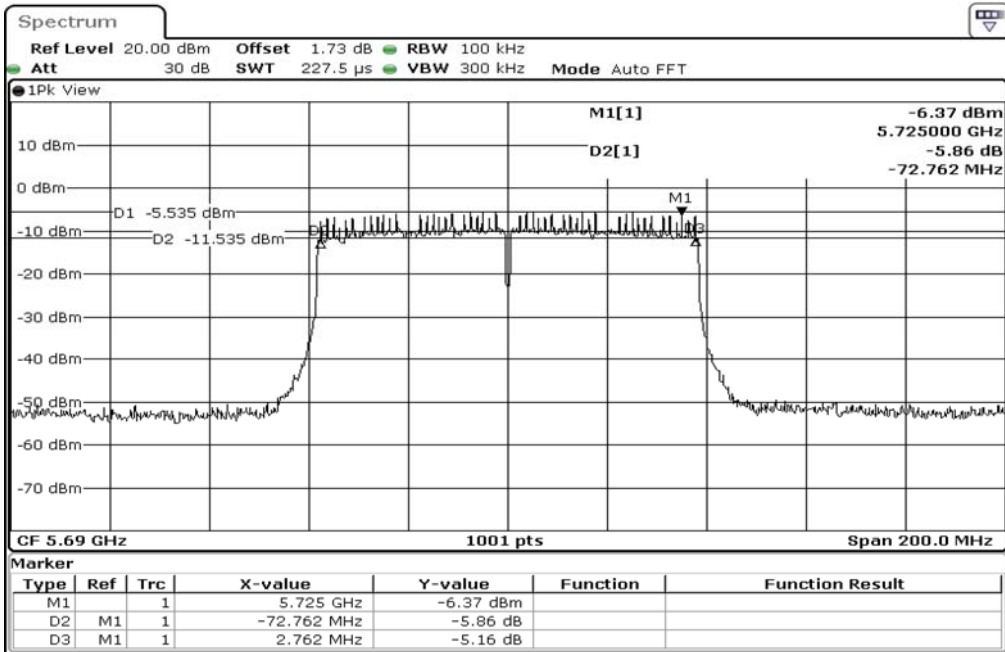

1	6dB Bandwidth