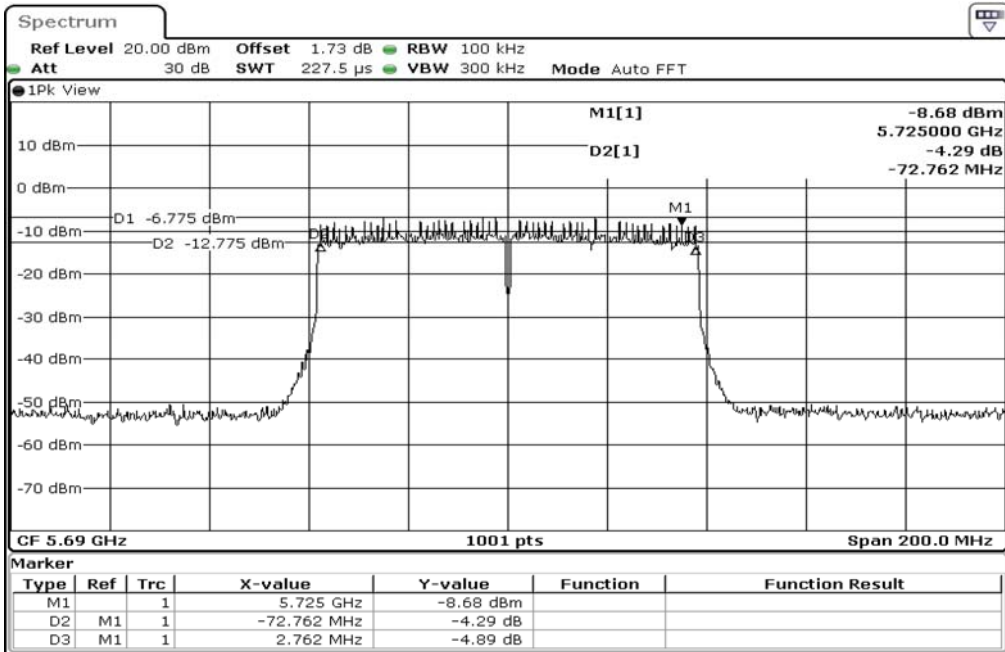

1	6dB Bandwidth