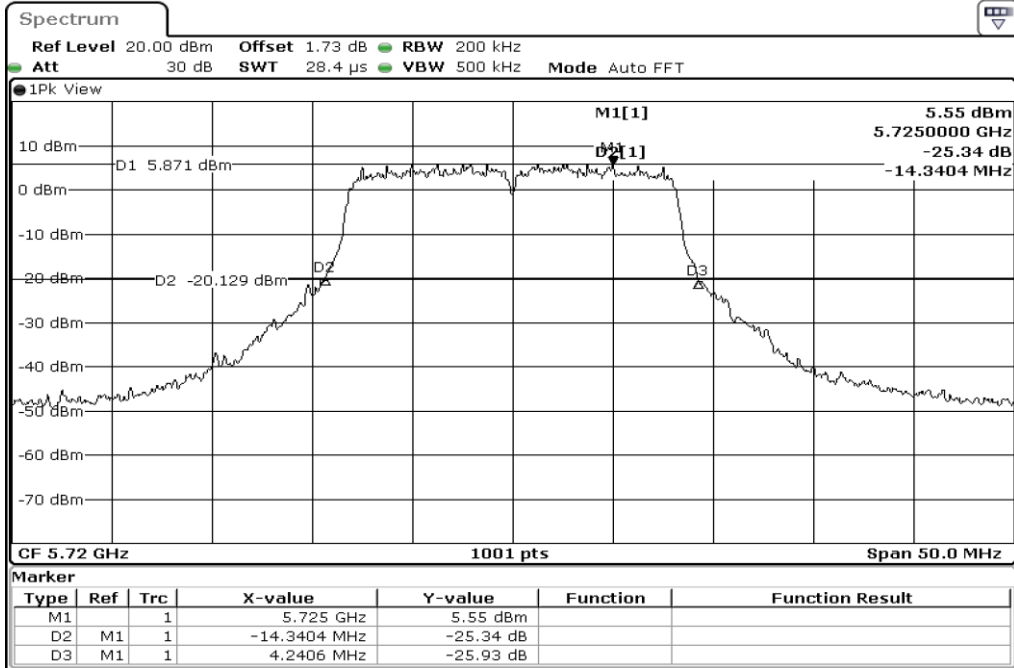

1	26dB Bandwidth
---	----------------

2	26dB Bandwidth
---	----------------

3	26dB Bandwidth
---	----------------

Test Band				WLAN_5GHz			
Antenna				Ant 1			
Test Parameters for Channel Bandwidths							
Test Item	No.	Mode	Channel	Bandwidth	RU Tone	RB index	Verdict
26dB Bandwidth	1	802.11 a	5720	20 MHz	-	-	Pass