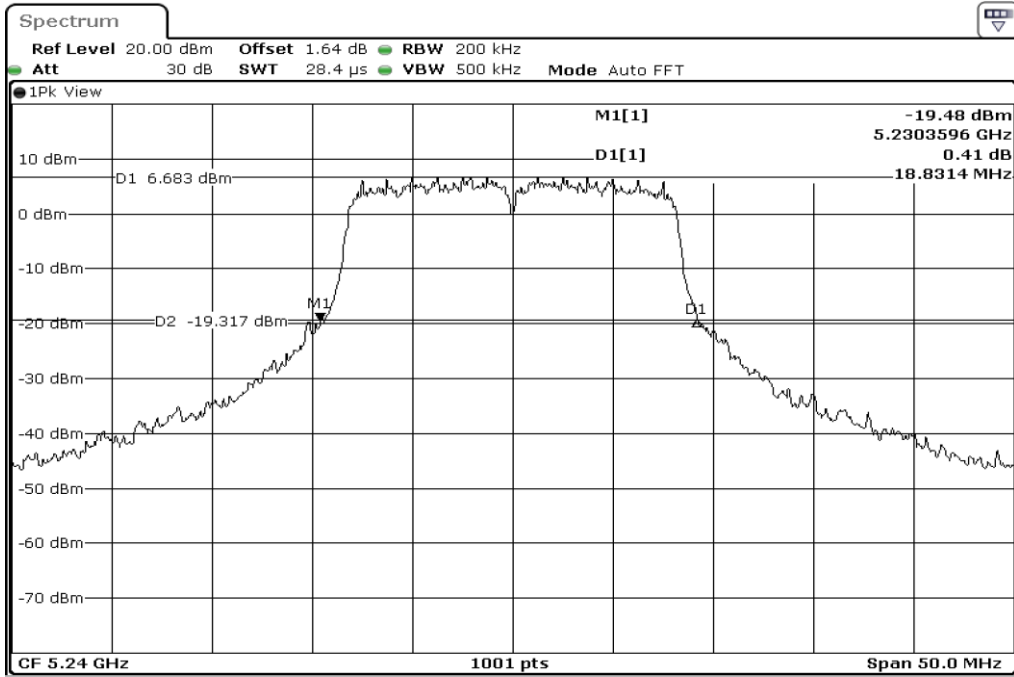

2	26dB Bandwidth

3	26dB Bandwidth