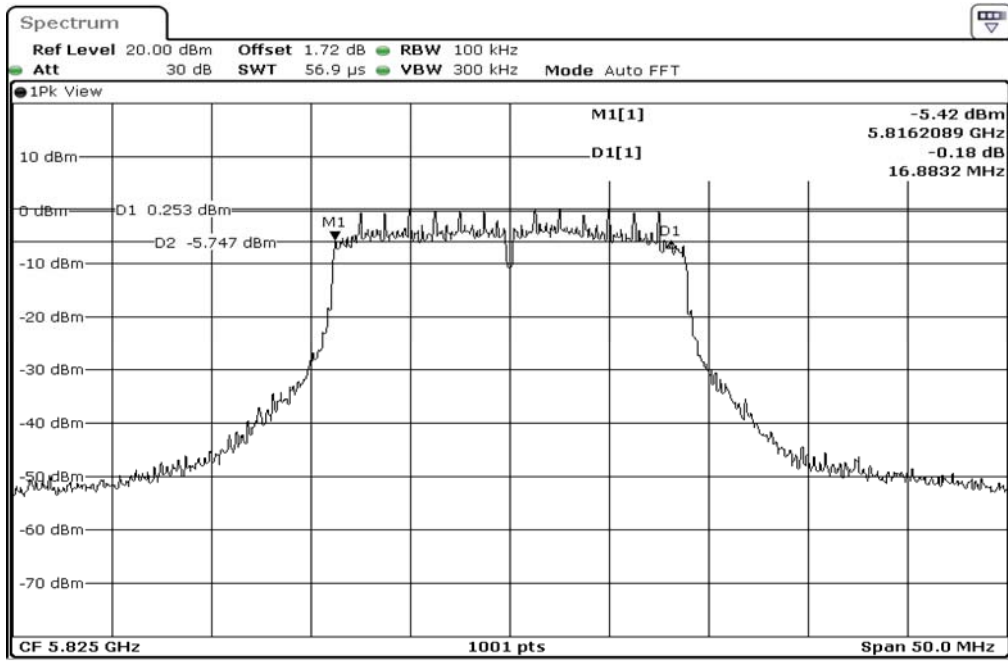

2	6dB Bandwidth

3	6dB Bandwidth