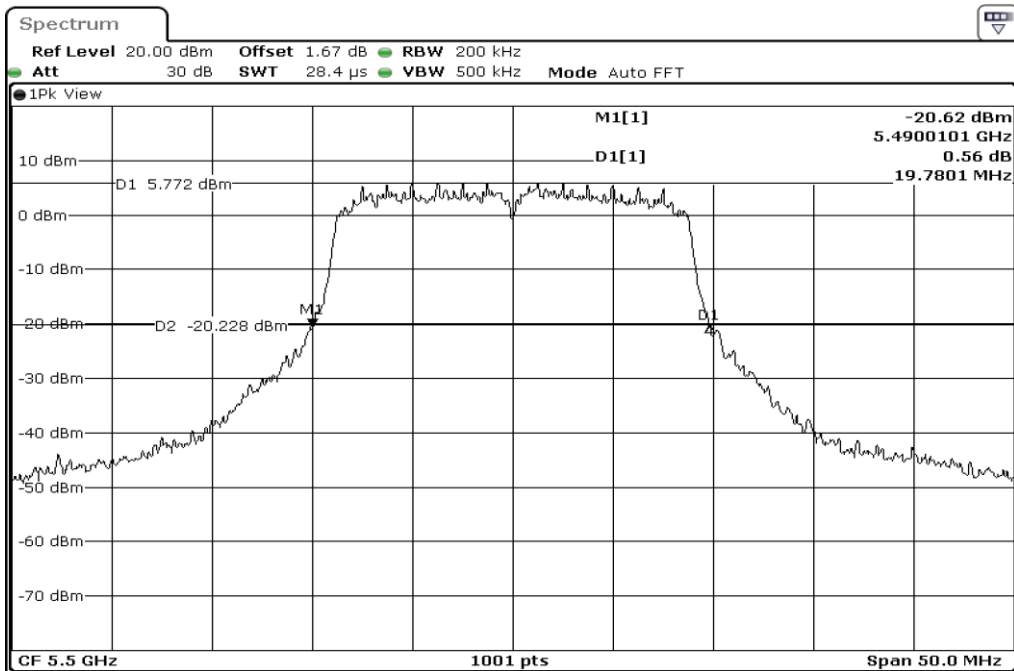

1	26dB Bandwidth
---	----------------

2	26dB Bandwidth
---	----------------

3	26dB Bandwidth
---	----------------

Test Band				WLAN_5GHz			
Antenna				Ant 1			
Test Parameters for Channel Bandwidths							
Test Item	No.	Mode	Channel	Bandwidth	RU Tone	RB index	Verdict
26dB Bandwidth	1	802.11 n(HT20)	5500	20 MHz	-	-	Pass
	2	802.11 n(HT20)	5580	20 MHz	-	-	Pass
	3	802.11 n(HT20)	5700	20 MHz	-	-	Pass