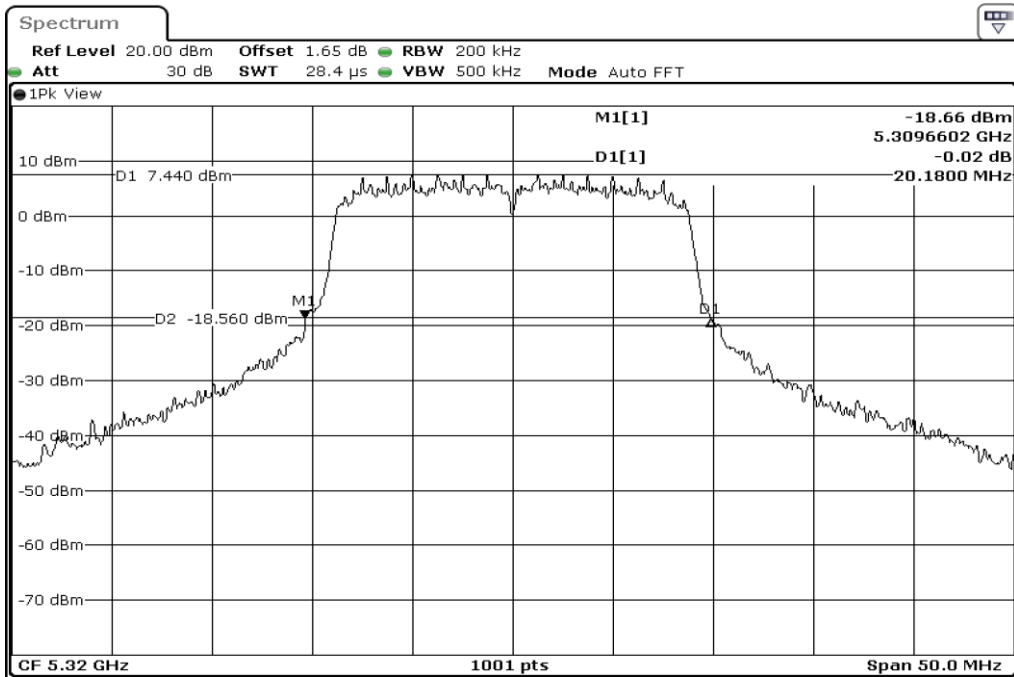

2	26dB Bandwidth

3	26dB Bandwidth