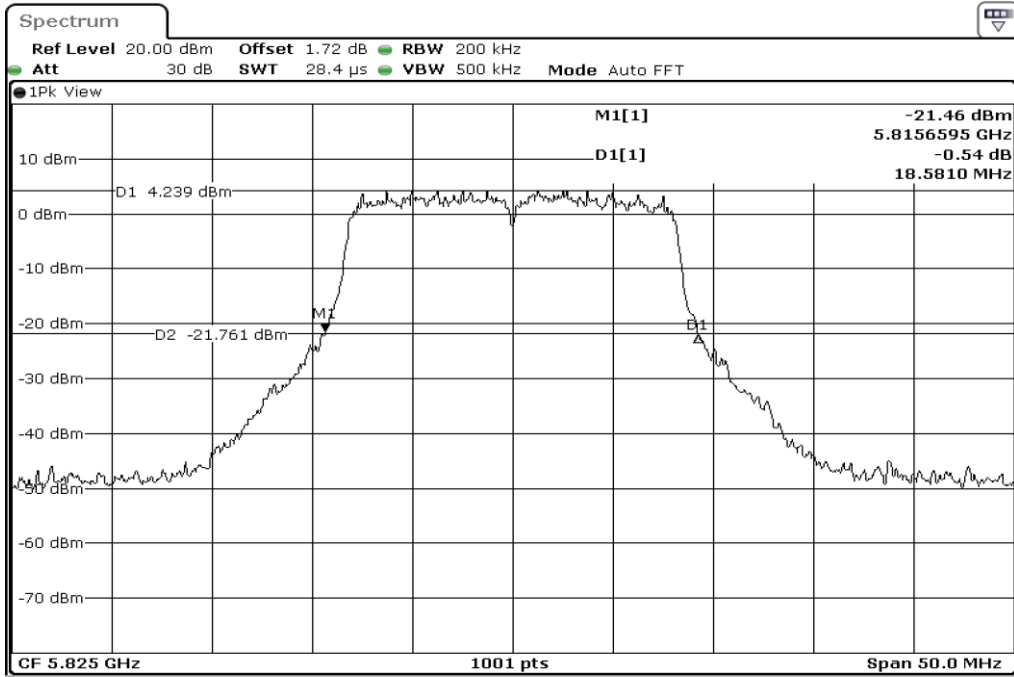

2	26dB Bandwidth

3	26dB Bandwidth