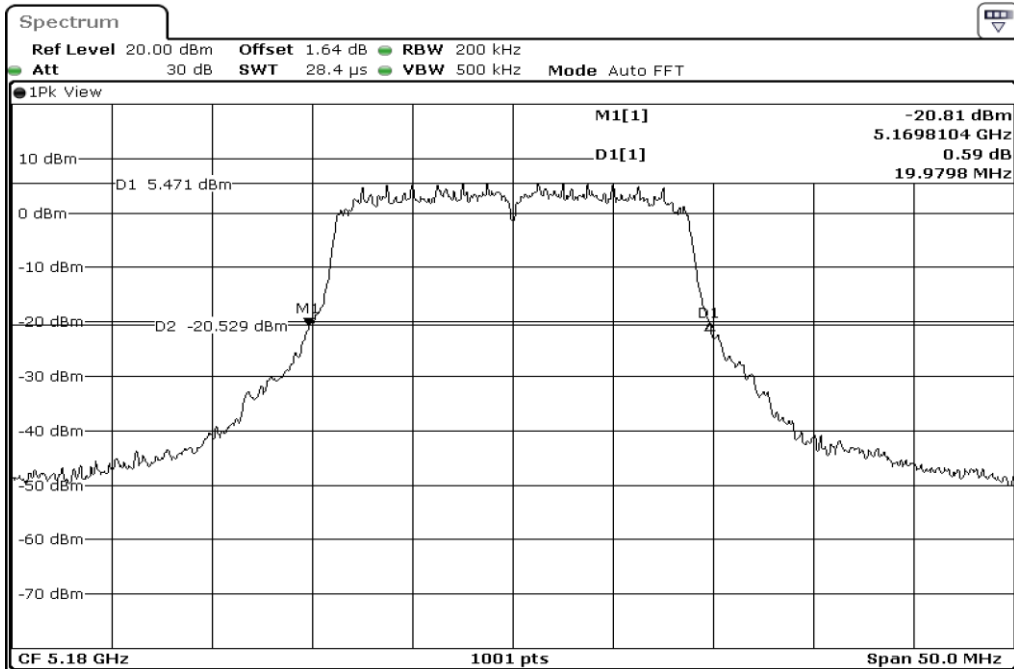

1	26dB Bandwidth