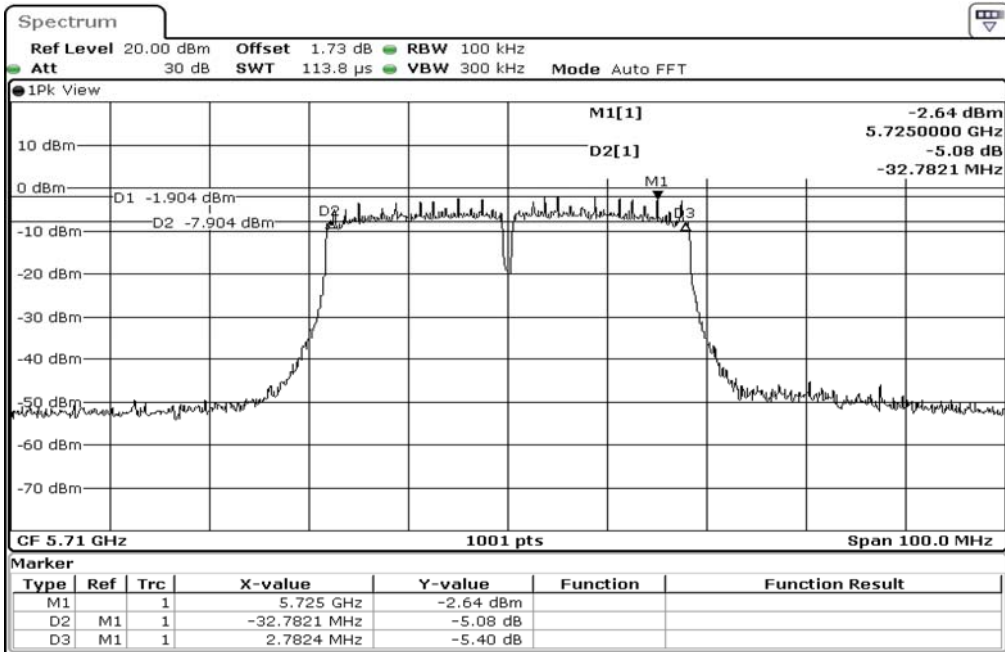

1	6dB Bandwidth