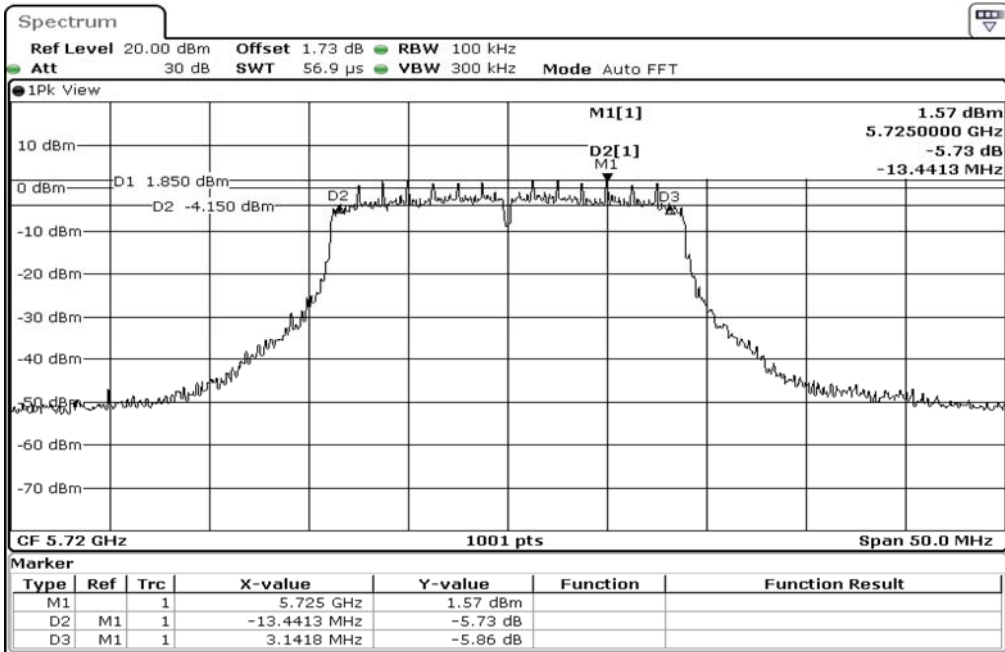

1	6dB Bandwidth
---	---------------

2	6dB Bandwidth
---	---------------

3	6dB Bandwidth
---	---------------

Test Band				WLAN_5GHz			
Antenna				Multiple Antenna (Ant 1)			
Test Parameters for Channel Bandwidths							
Test Item	No.	Mode	Channel	Bandwidth	RU Tone	RB index	Verdict
6dB Bandwidth	1	802.11 n(HT20)	5720	20 MHz	-	-	Pass