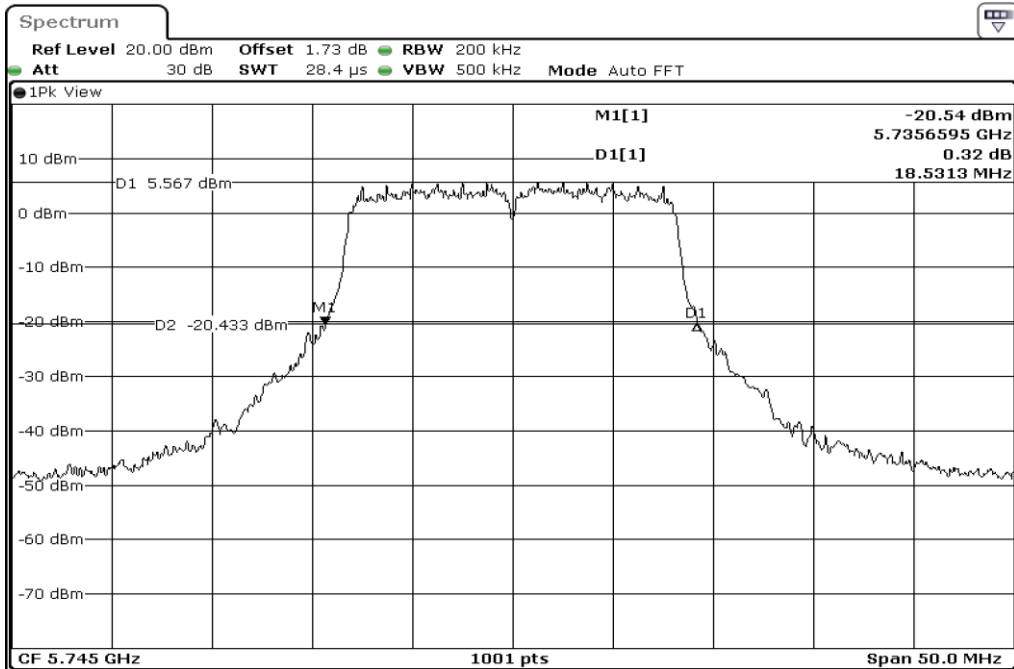

1	26dB Bandwidth
---	----------------

2	26dB Bandwidth
---	----------------

3	26dB Bandwidth
---	----------------

Test Band				WLAN_5GHz			
Antenna				Ant 1			
Test Parameters for Channel Bandwidths							
Test Item	No.	Mode	Channel	Bandwidth	RU Tone	RB index	Verdict
26dB Bandwidth	1	802.11 a	5745	20 MHz	-	-	Pass
	2	802.11 a	5785	20 MHz	-	-	Pass
	3	802.11 a	5825	20 MHz	-	-	Pass