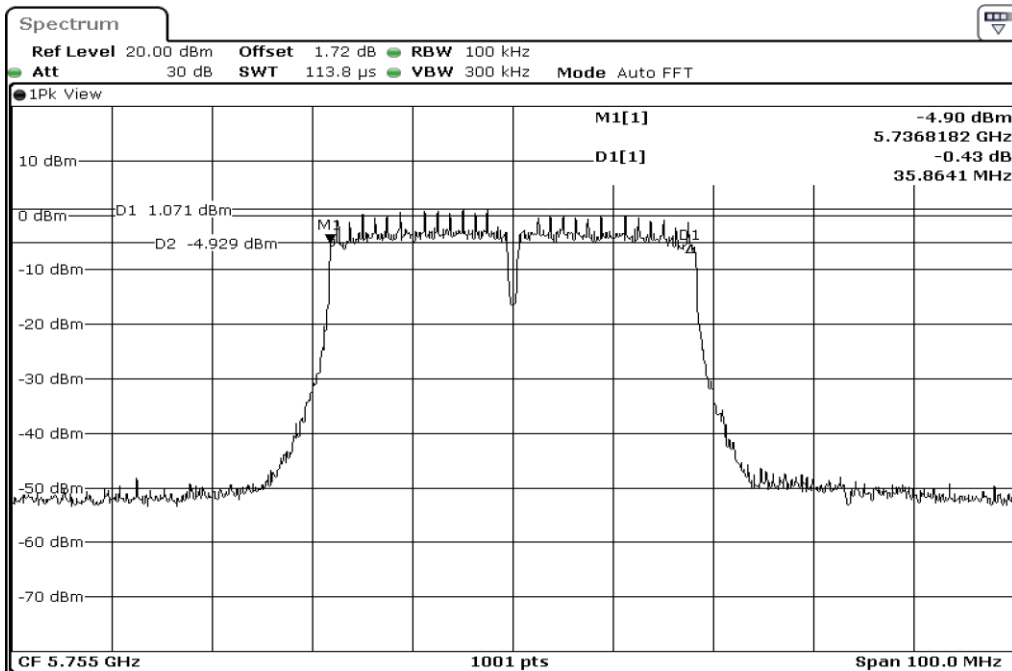

1	6dB Bandwidth