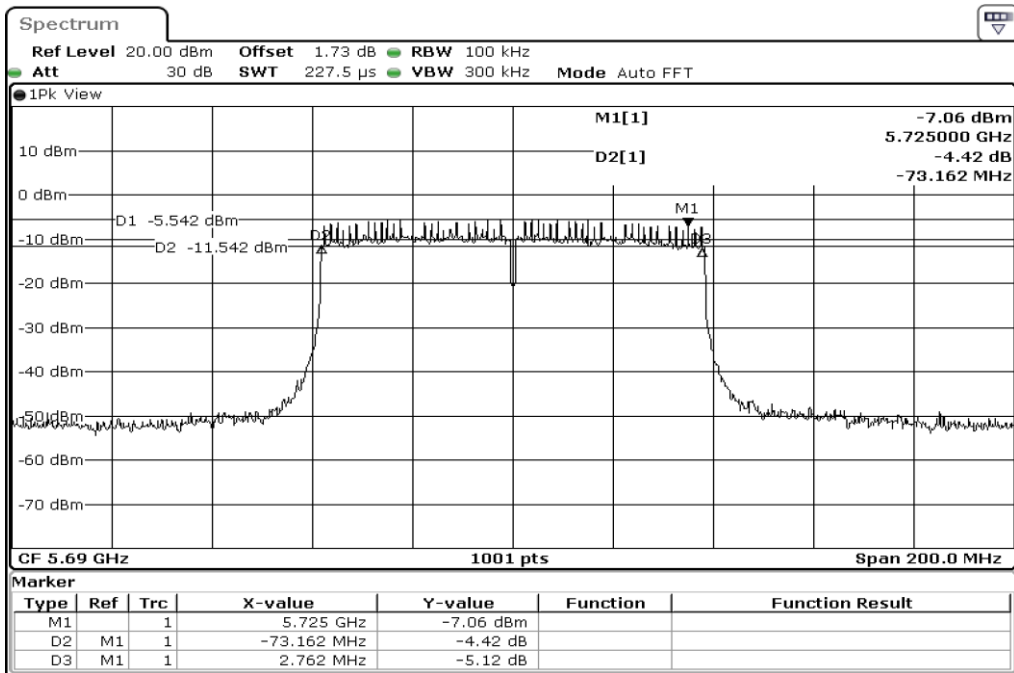

1	6dB Bandwidth