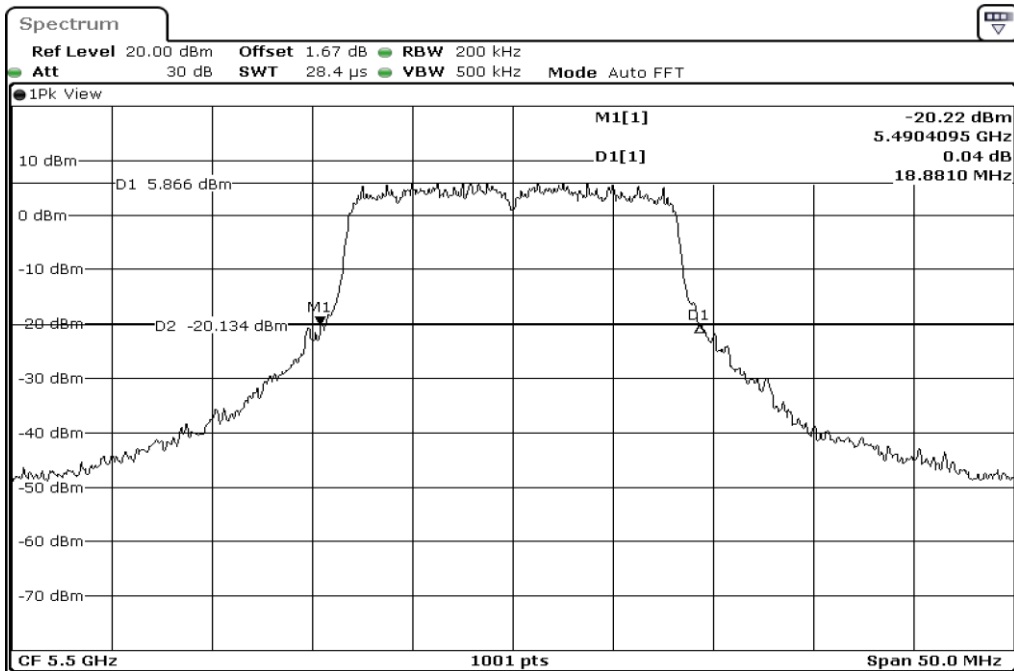

1	26dB Bandwidth
---	----------------

2	26dB Bandwidth
---	----------------

3	26dB Bandwidth
---	----------------

Test Band				WLAN_5GHz			
Antenna				Ant 1			
Test Parameters for Channel Bandwidths							
Test Item	No.	Mode	Channel	Bandwidth	RU Tone	RB index	Verdict
26dB Bandwidth	1	802.11 a	5500	20 MHz	-	-	Pass
	2	802.11 a	5580	20 MHz	-	-	Pass
	3	802.11 a	5700	20 MHz	-	-	Pass