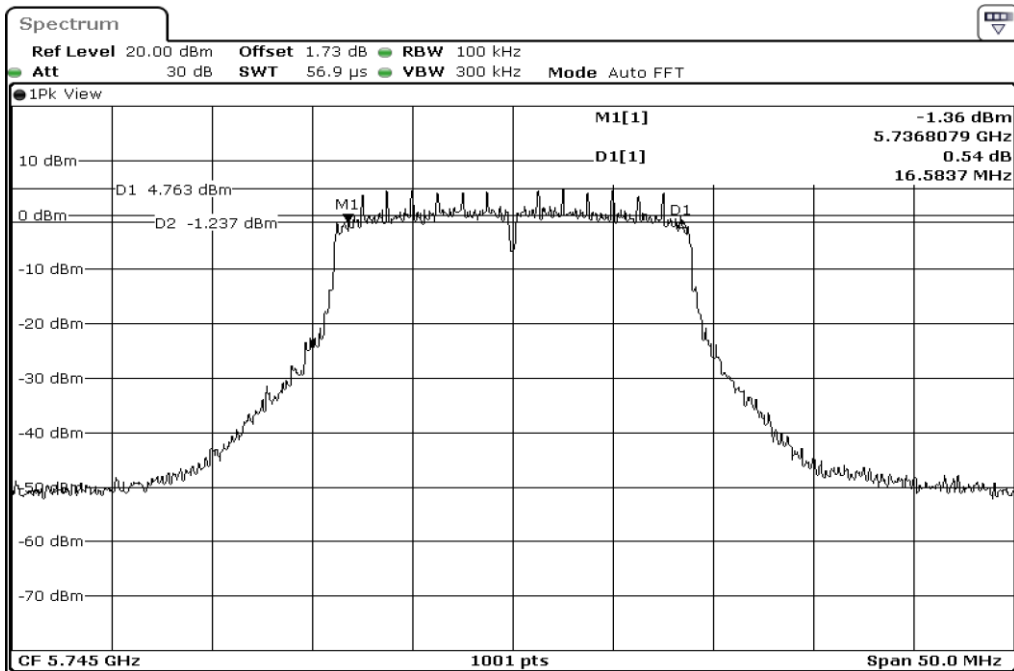

1	6dB Bandwidth