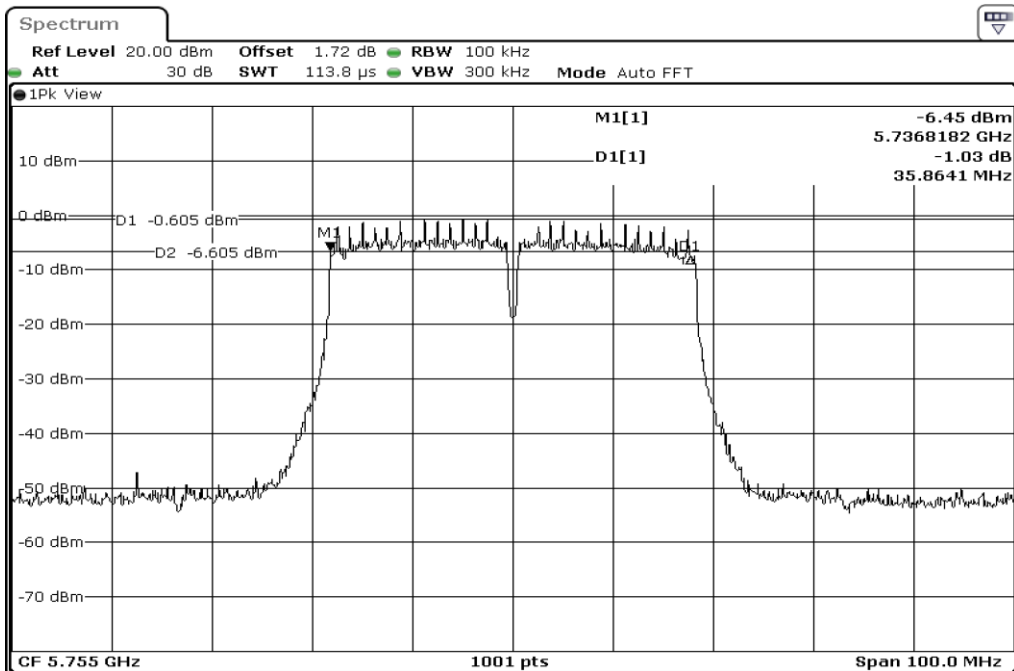

1 6dB Bandwidth