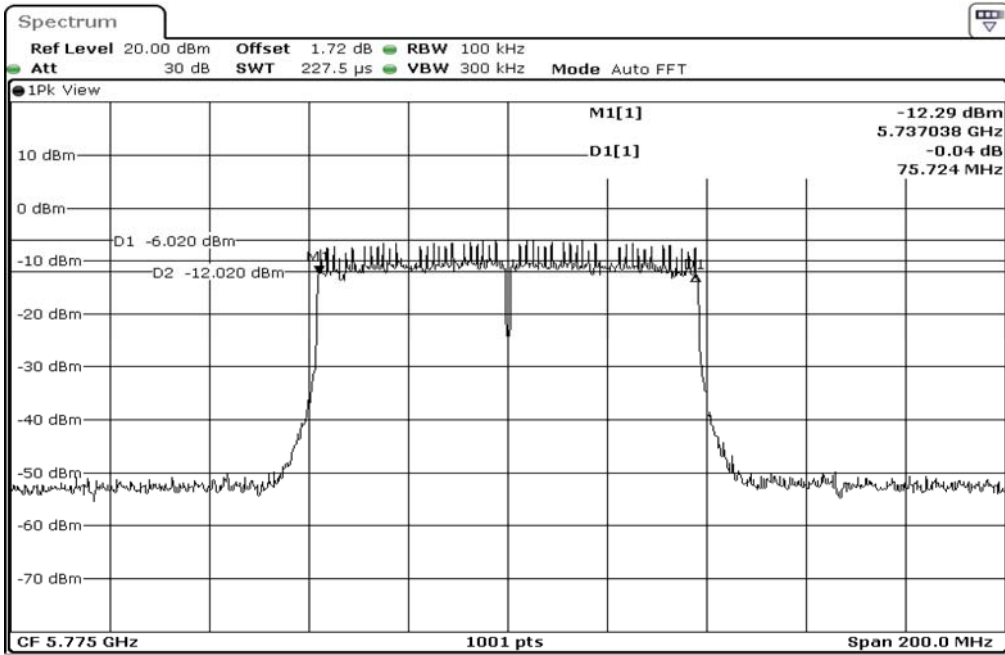

1	6dB Bandwidth