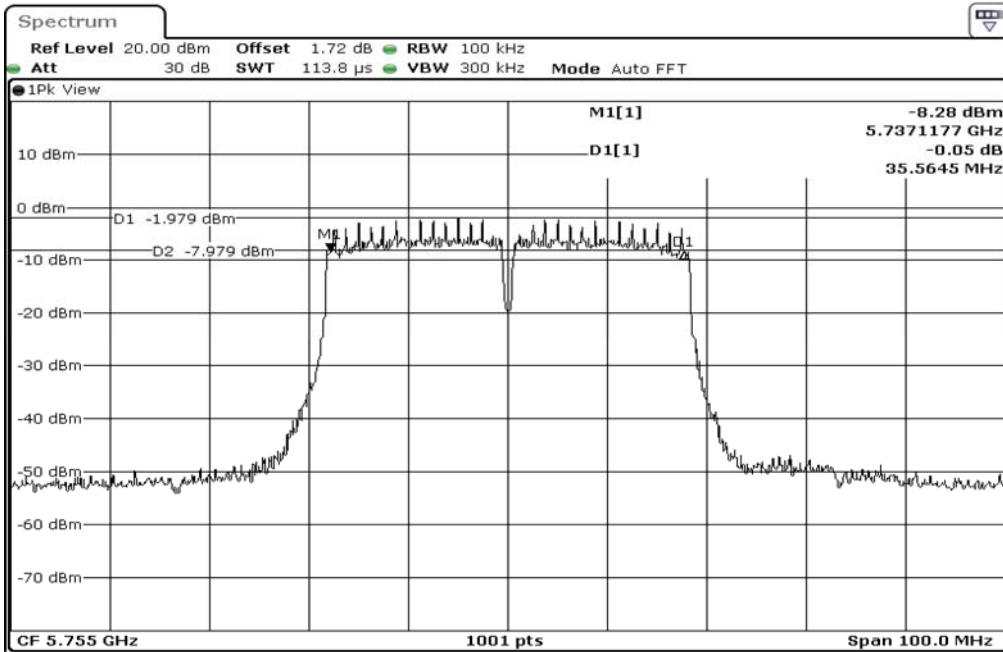

1	6dB Bandwidth