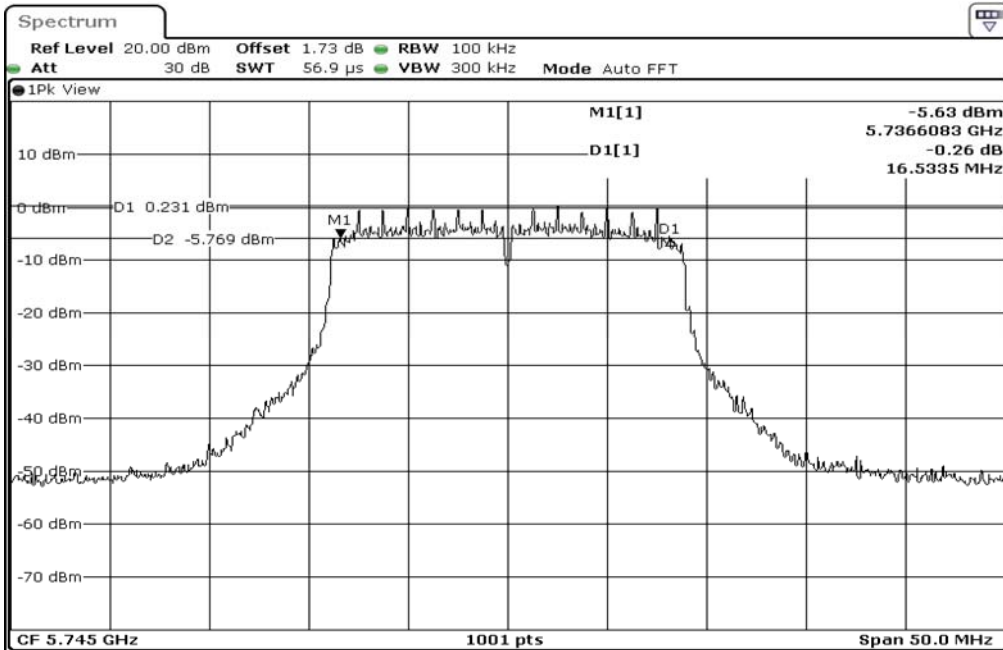

1	6dB Bandwidth