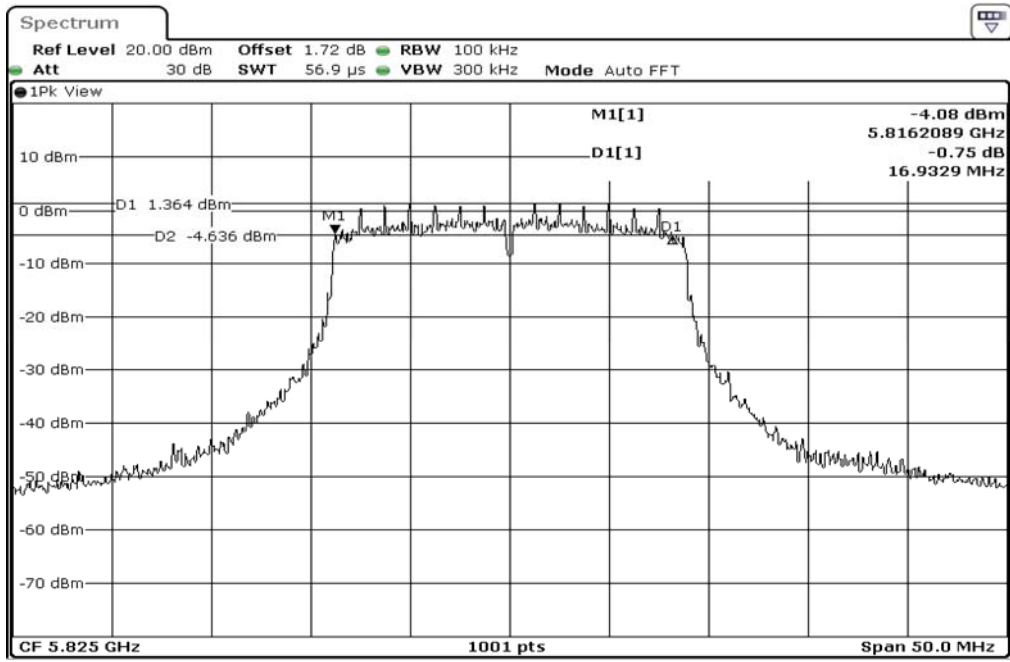

2	6dB Bandwidth

3	6dB Bandwidth