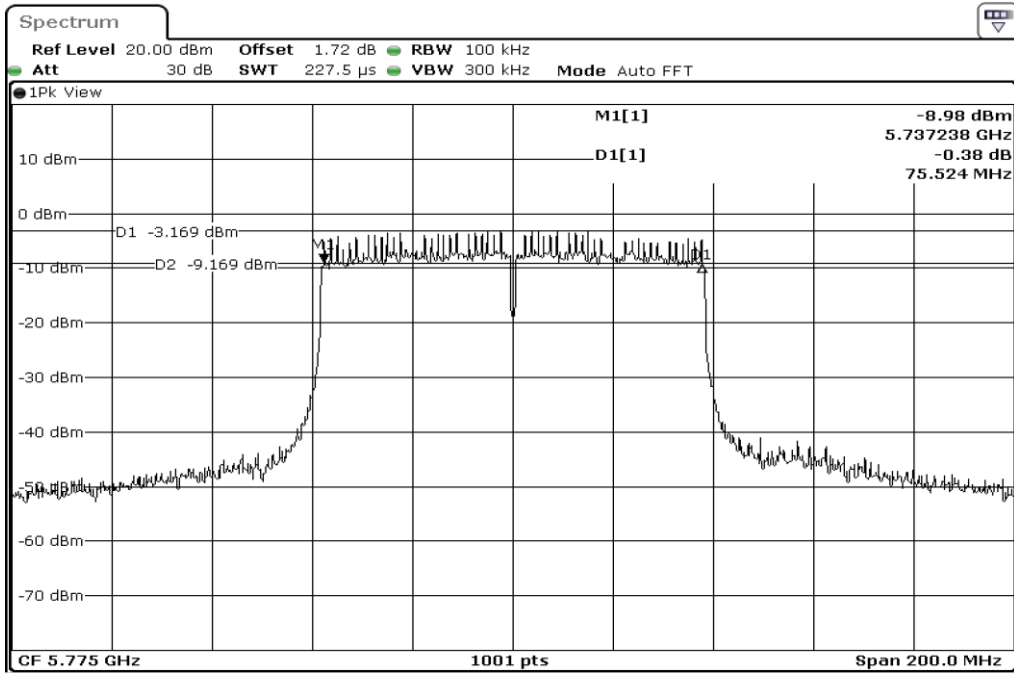

1	6dB Bandwidth