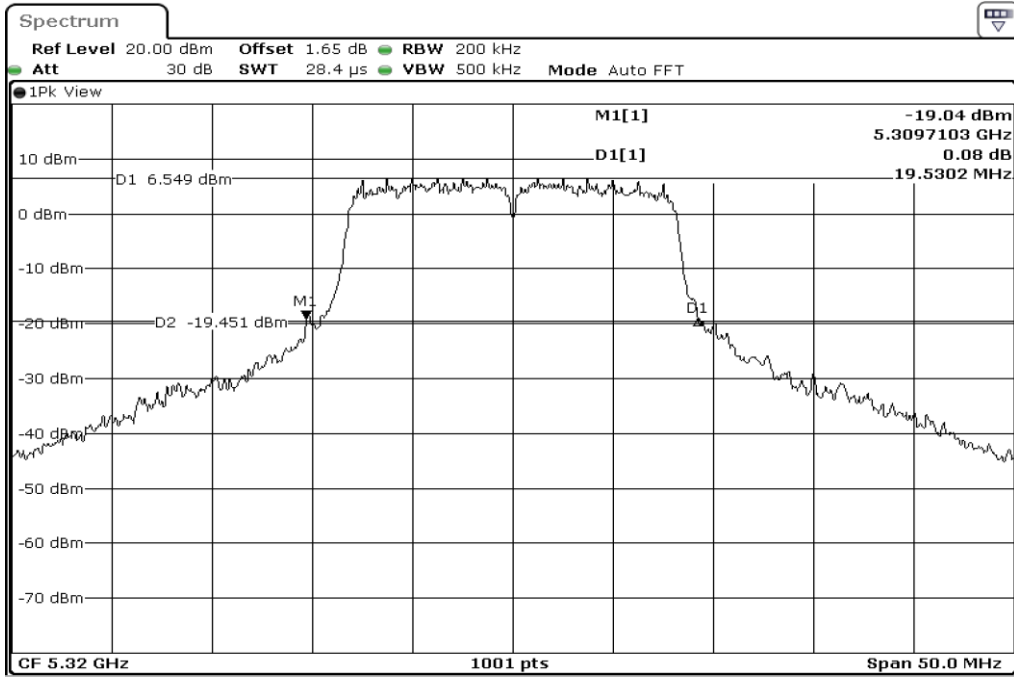

2	26dB Bandwidth

3	26dB Bandwidth