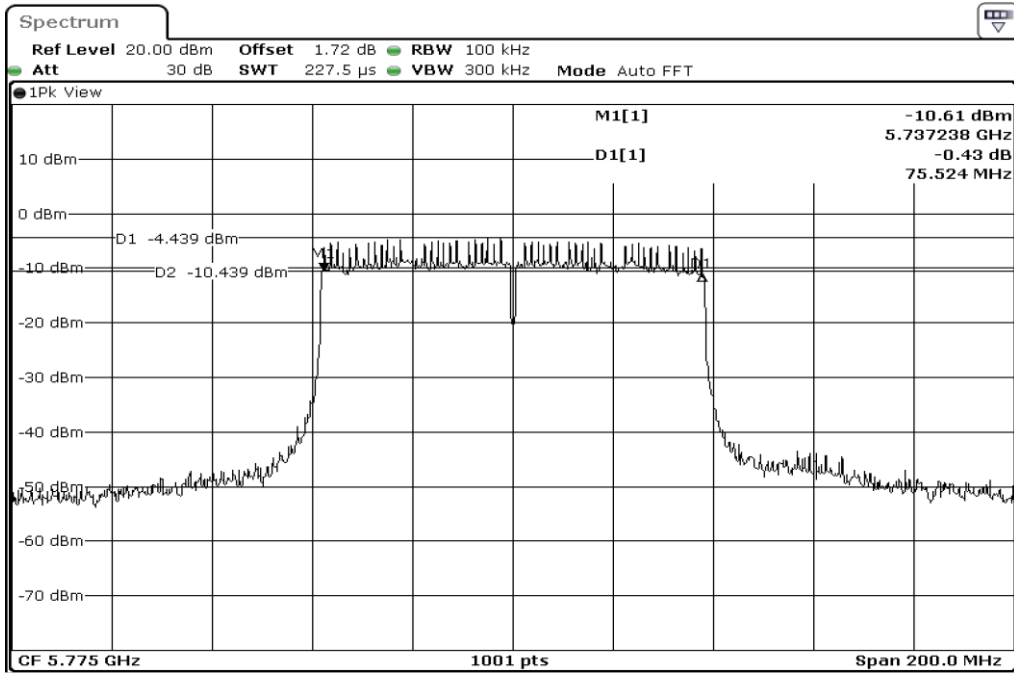

1	6dB Bandwidth