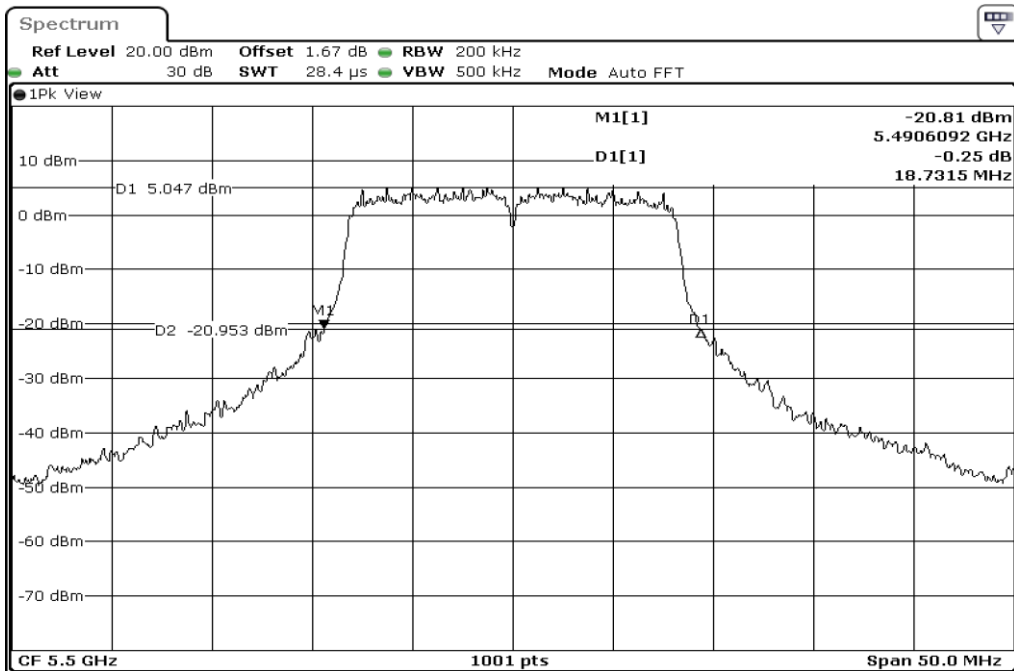

1	26dB Bandwidth
---	----------------

2	26dB Bandwidth
---	----------------

3	26dB Bandwidth
---	----------------

Test Band				WLAN_5GHz			
Antenna				Ant 2			
Test Parameters for Channel Bandwidths							
Test Item	No.	Mode	Channel	Bandwidth	RU Tone	RB index	Verdict
26dB Bandwidth	1	802.11 a	5500	20 MHz	-	-	Pass
	2	802.11 a	5580	20 MHz	-	-	Pass
	3	802.11 a	5700	20 MHz	-	-	Pass