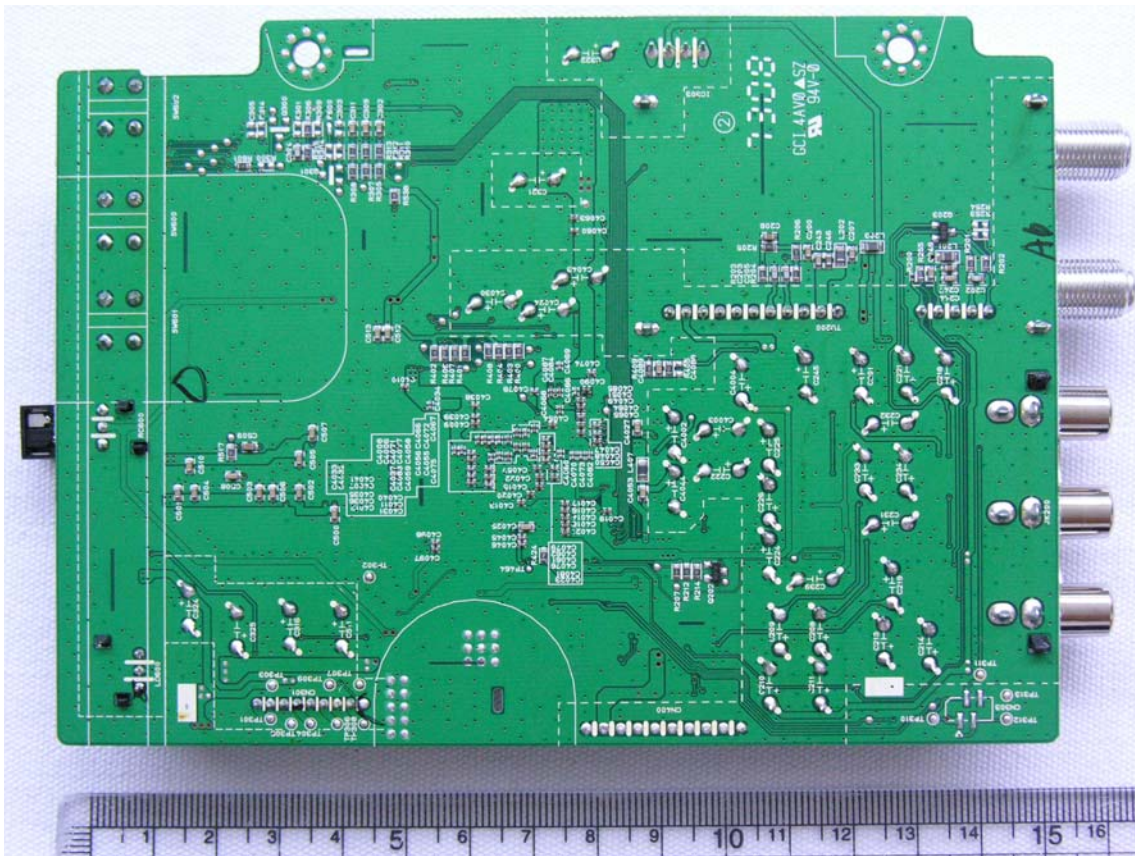

1.Inner of the EUT

2.Main Board

3. Power Board

4.LGIT Tuner (TDVG-H051F)

5.Inner of the LGIT Tuner

6.SANYO Tuner(EBL38878101)

7.Inner of the SANYO Tuner