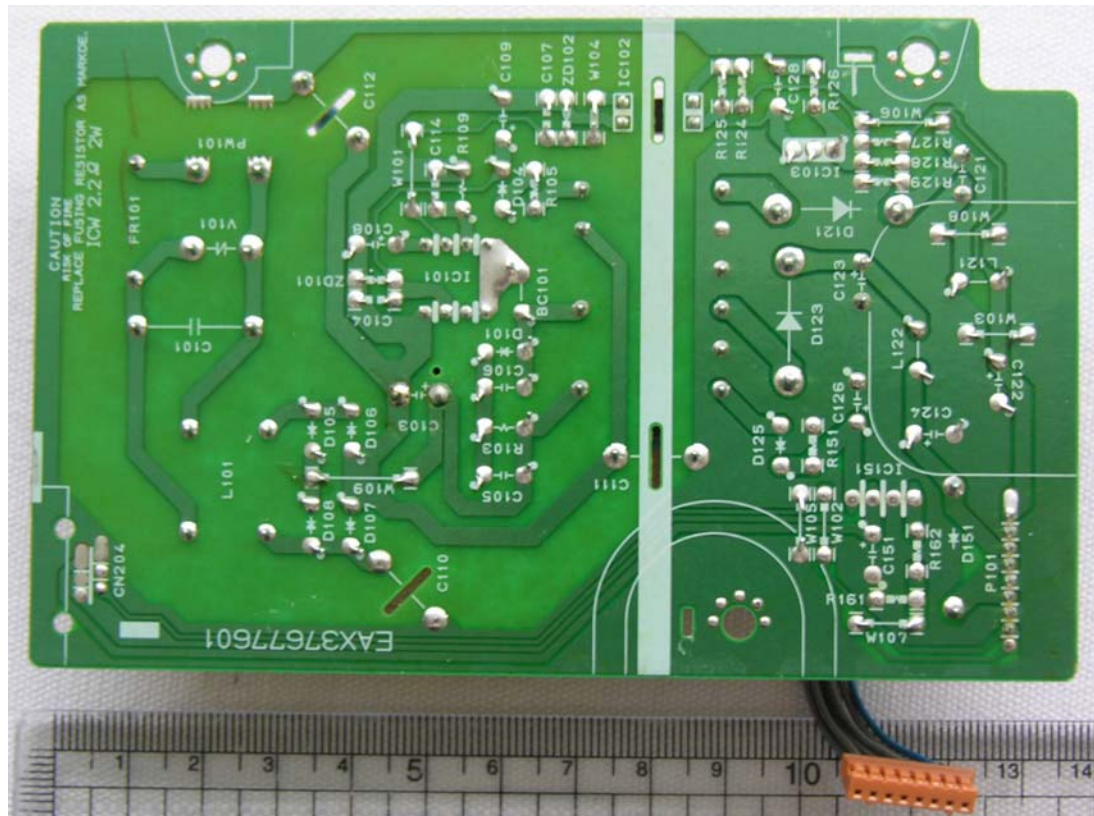

1.Inner of the EUT

2.Main Board

3. Power Board

4.LGIT Tuner (TDVG-H051F)

5.Inner of the LGIT Tuner

6.SANYO Tuner(EBL38878101)

7.Inner of the SANYO Tuner