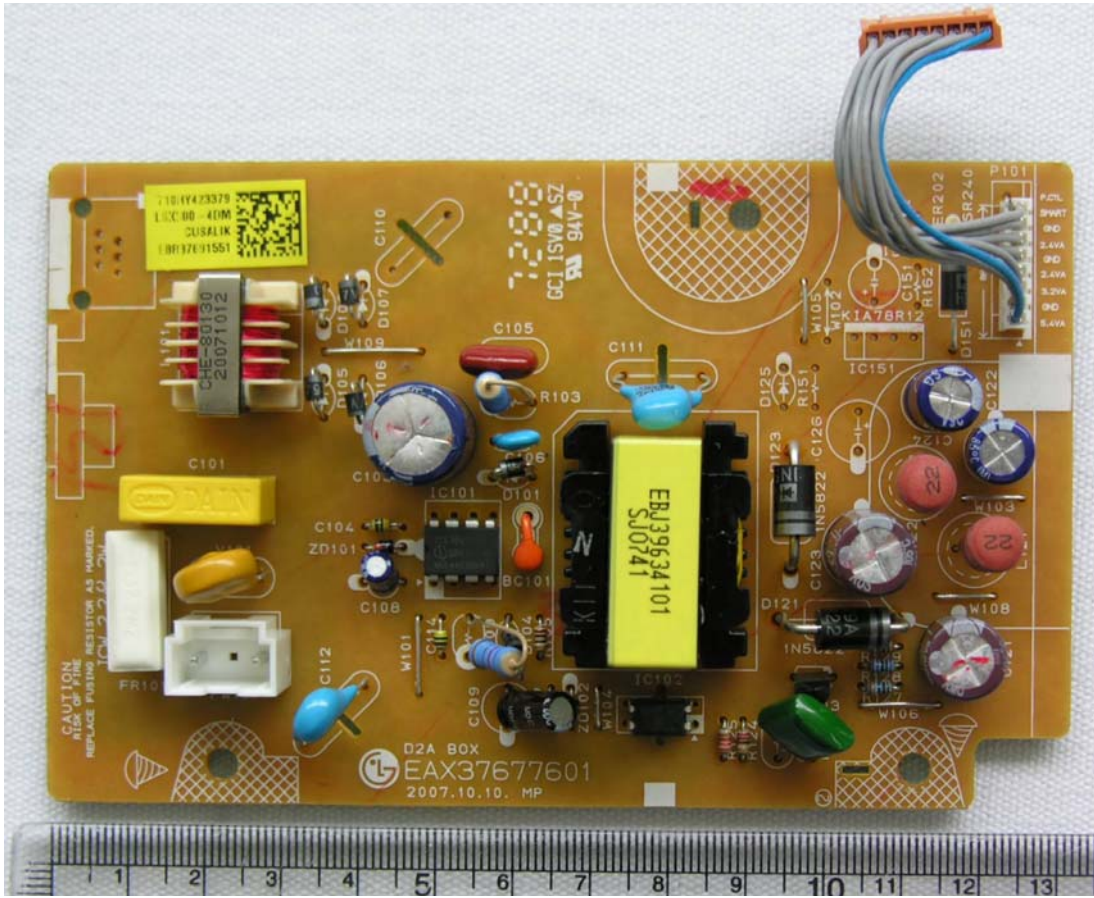

1.Inner of the EUT

2.Main Board

3. Power Board

4.LGIT Tuner (TDVG-H051F)

5.Inner of the LGIT Tuner

6.SANYO Tuner(EBL38878101)

7.Inner of the SANYO Tuner