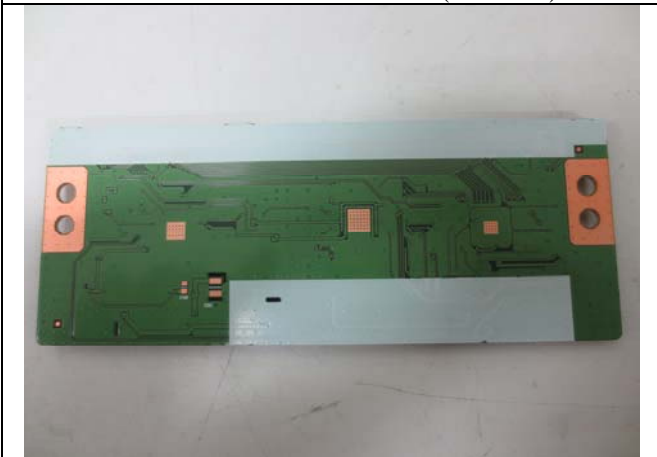

## **DECLARATION OF IDENTITY**

- Certified to : LG Electronics USA  
- Type of Product : LED TV Monitor  
- Model Name : 55LN5100-UB  
- FCC ID : BEJ555LN5100UB

We hereby declare that

<b>before</b>	<b>after</b>
LCD panel changed	
Manufacturer : LG DISPLAY CO LTD.	Manufacturer : NEW OPTICS LTD.
MODEL : LC550DUJ-SEE1	MODEL : NC550DUN
Control board changed	
6870C-0412A	6870C-0412A

There was changed LCD panel and attached PCB of LCD panel  
Do not change main board .

LCD REAR (BEFORE)

LCD REAR (AFTER)

none

LCD LABEL (BEFORE)

LCD LABEL (AFTER)

**LG Electronics USA.**  
1000 Sylvan Avenue Englewood Cliffs, New Jersey, United States

CONTROLL BOARD FRONT (BEFORE)

CONTROLL BOARD FRONT (AFTER)

CONTROLL BOARD REAR (BEFORE)

CONTROLL BOARD REAR (AFTER)

Sincerely,

---

**Christopher Johnson**  
Sr. Manager