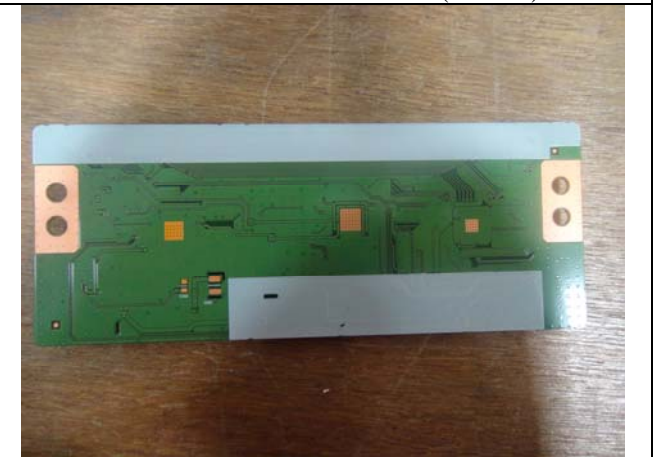

## **DECLARATION OF IDENTITY**

- Certified to : LG Electronics USA  
- Type of Product : LED TV Monitor  
- Model Name : 55LN5100-UB  
- FCC ID : BEJ555LN5100UB

We hereby declare that

<b>before</b>	<b>after</b>
LCD panel changed	
Manufacturer : LG DISPLAY CO LTD.	Manufacturer : NEW OPTICS LTD.
MODEL : LC550DUJ-SEE1	MODEL : NC550DUN
Control board changed	
6870C-0412A	6870C-0412A

There was changed LCD panel and attached PCB of LCD panel  
Do not change main board .

LCD REAR (BEFORE)

LCD REAR (AFTER)

none

LCD LABEL (BEFORE)

LCD LABEL (AFTER)

**LG Electronics USA.**  
1000 Sylvan Avenue Englewood Cliffs, New Jersey, United States

CONTROLL BOARD FRONT (BEFORE)

CONTROLL BOARD FRONT (AFTER)

CONTROLL BOARD REAR (BEFORE)

CONTROLL BOARD REAR (AFTER)

Sincerely,

---

**Christopher Johnson**  
Sr. Manager