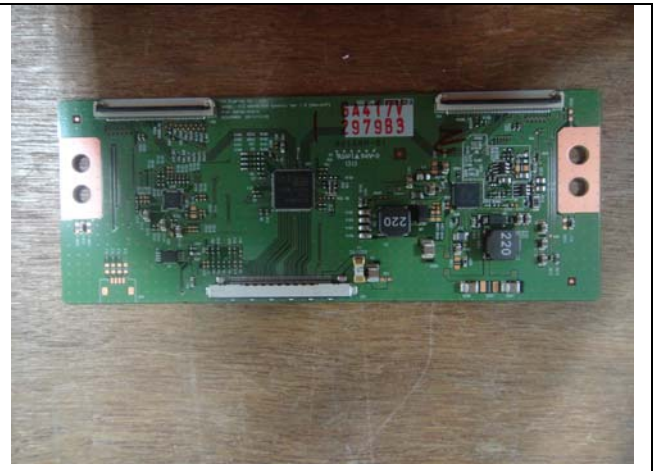

CONTROLL BOARD FRONT (AFTER)