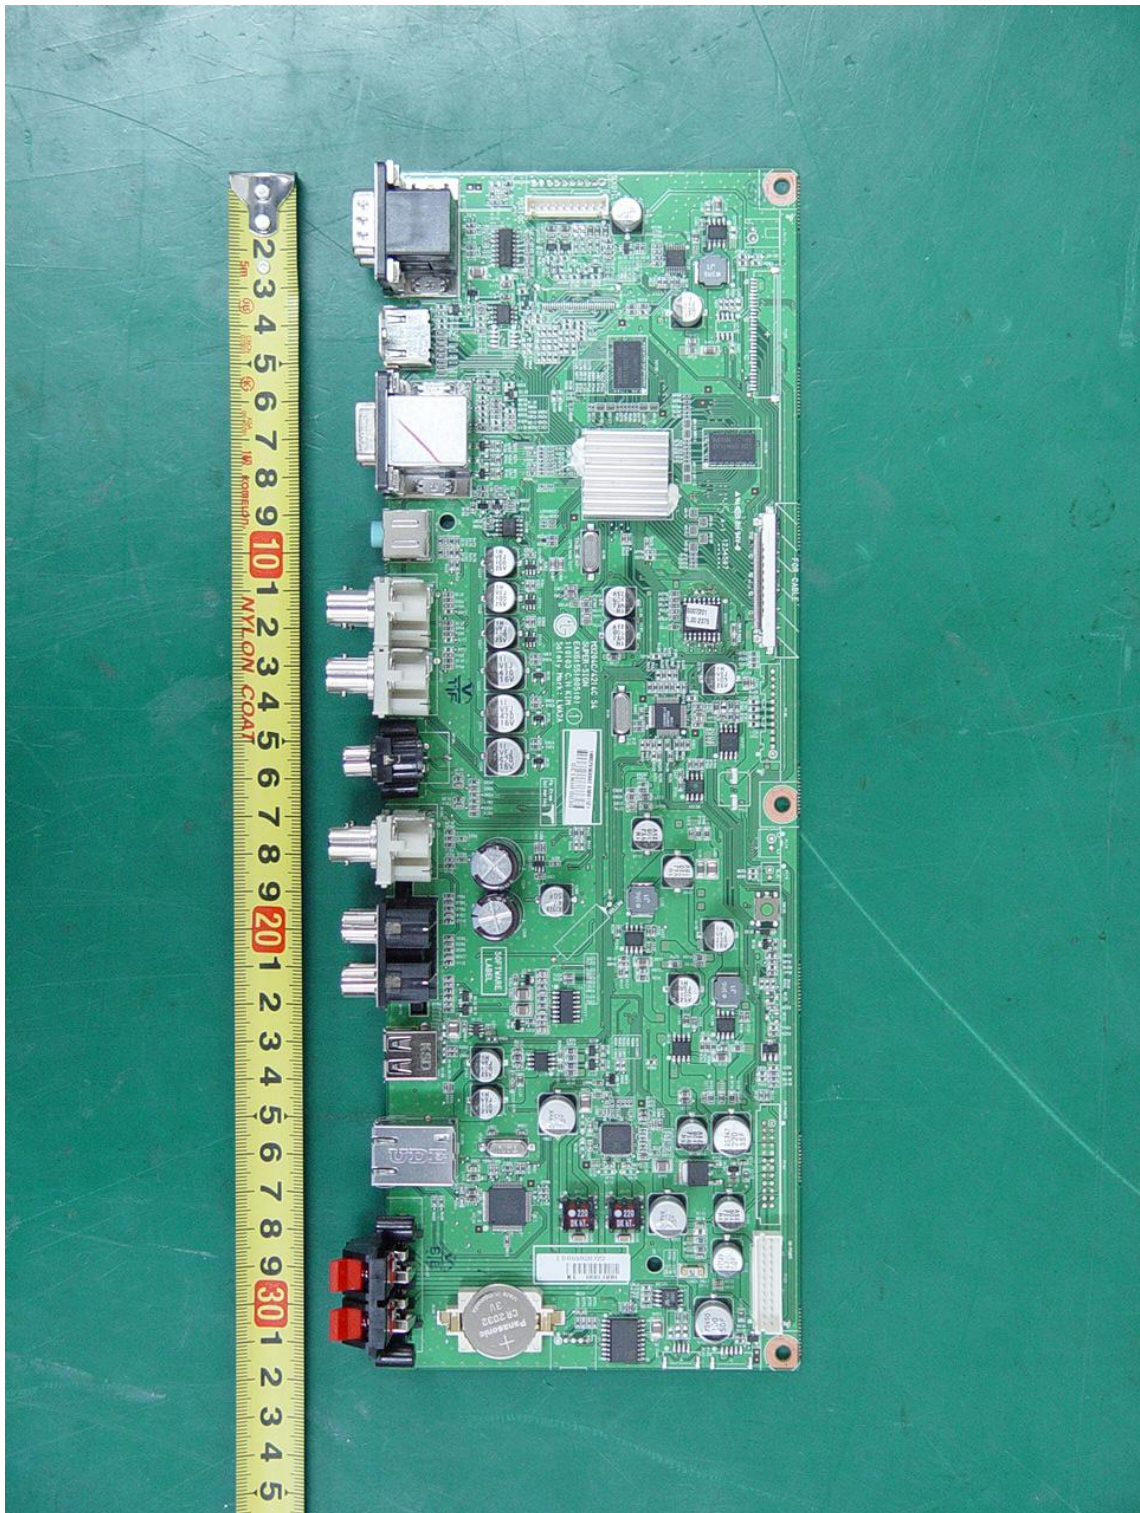

APPENDIX F
: INTERNAL PHOTOGRAPHS

EUT Type: MONITOR SIGNAGE

FCC ID.: BEJ47VX30MS

EUT Type: MONITOR SIGNAGE

FCC ID.: BEJ47VX30MS

EUT Type: MONITOR SIGNAGE

FCC ID.: BEJ47VX30MS

EUT Type: MONITOR SIGNAGE

FCC ID.: BEJ47VX30MS

EUT Type: MONITOR SIGNAGE

FCC ID.: BEJ47VX30MS

EUT Type: MONITOR SIGNAGE

FCC ID.: BEJ47VX30MS

EUT Type: MONITOR SIGNAGE

FCC ID.: BEJ47VX30MS

EUT Type: MONITOR SIGNAGE