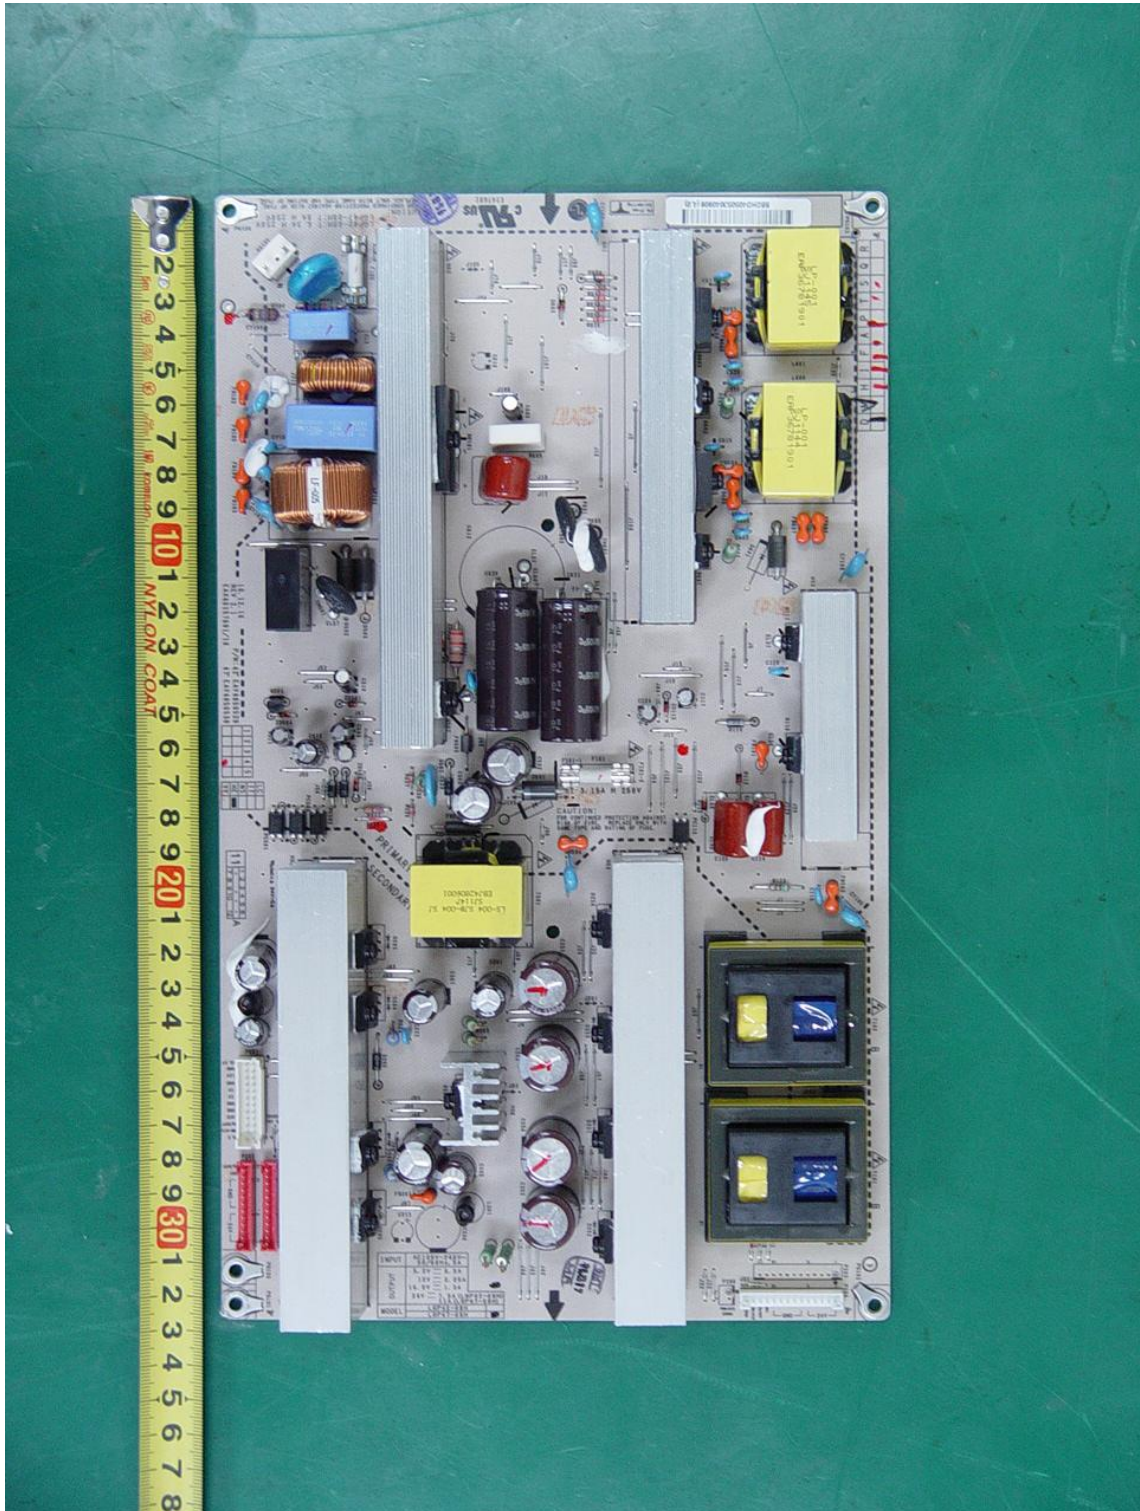

APPENDIX F
: INTERNAL PHOTOGRAPHS

EUT Type: MONITOR SIGNAGE

FCC ID.: BEJ47VX30MS

EUT Type: MONITOR SIGNAGE

FCC ID.: BEJ47VX30MS

EUT Type: MONITOR SIGNAGE

FCC ID.: BEJ47VX30MS

EUT Type: MONITOR SIGNAGE

FCC ID.: BEJ47VX30MS

EUT Type: MONITOR SIGNAGE

FCC ID.: BEJ47VX30MS

EUT Type: MONITOR SIGNAGE

FCC ID.: BEJ47VX30MS

EUT Type: MONITOR SIGNAGE

FCC ID.: BEJ47VX30MS

EUT Type: MONITOR SIGNAGE