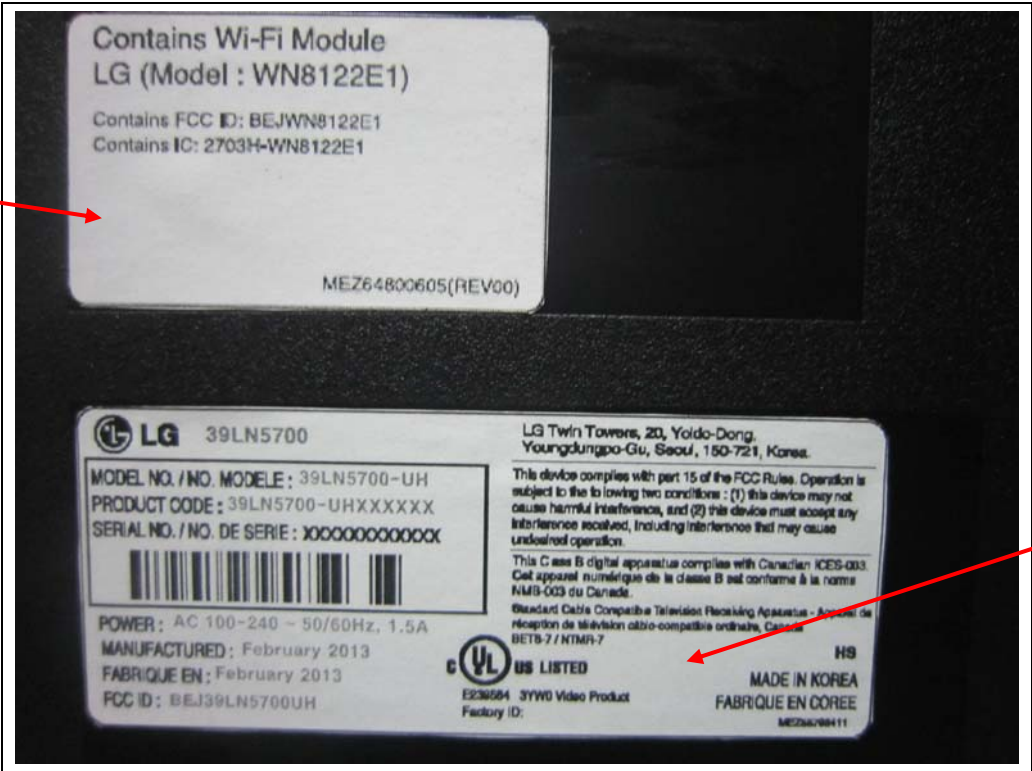

View 1

Label Location

REAR

WIFI Label

Product Label

LABEL