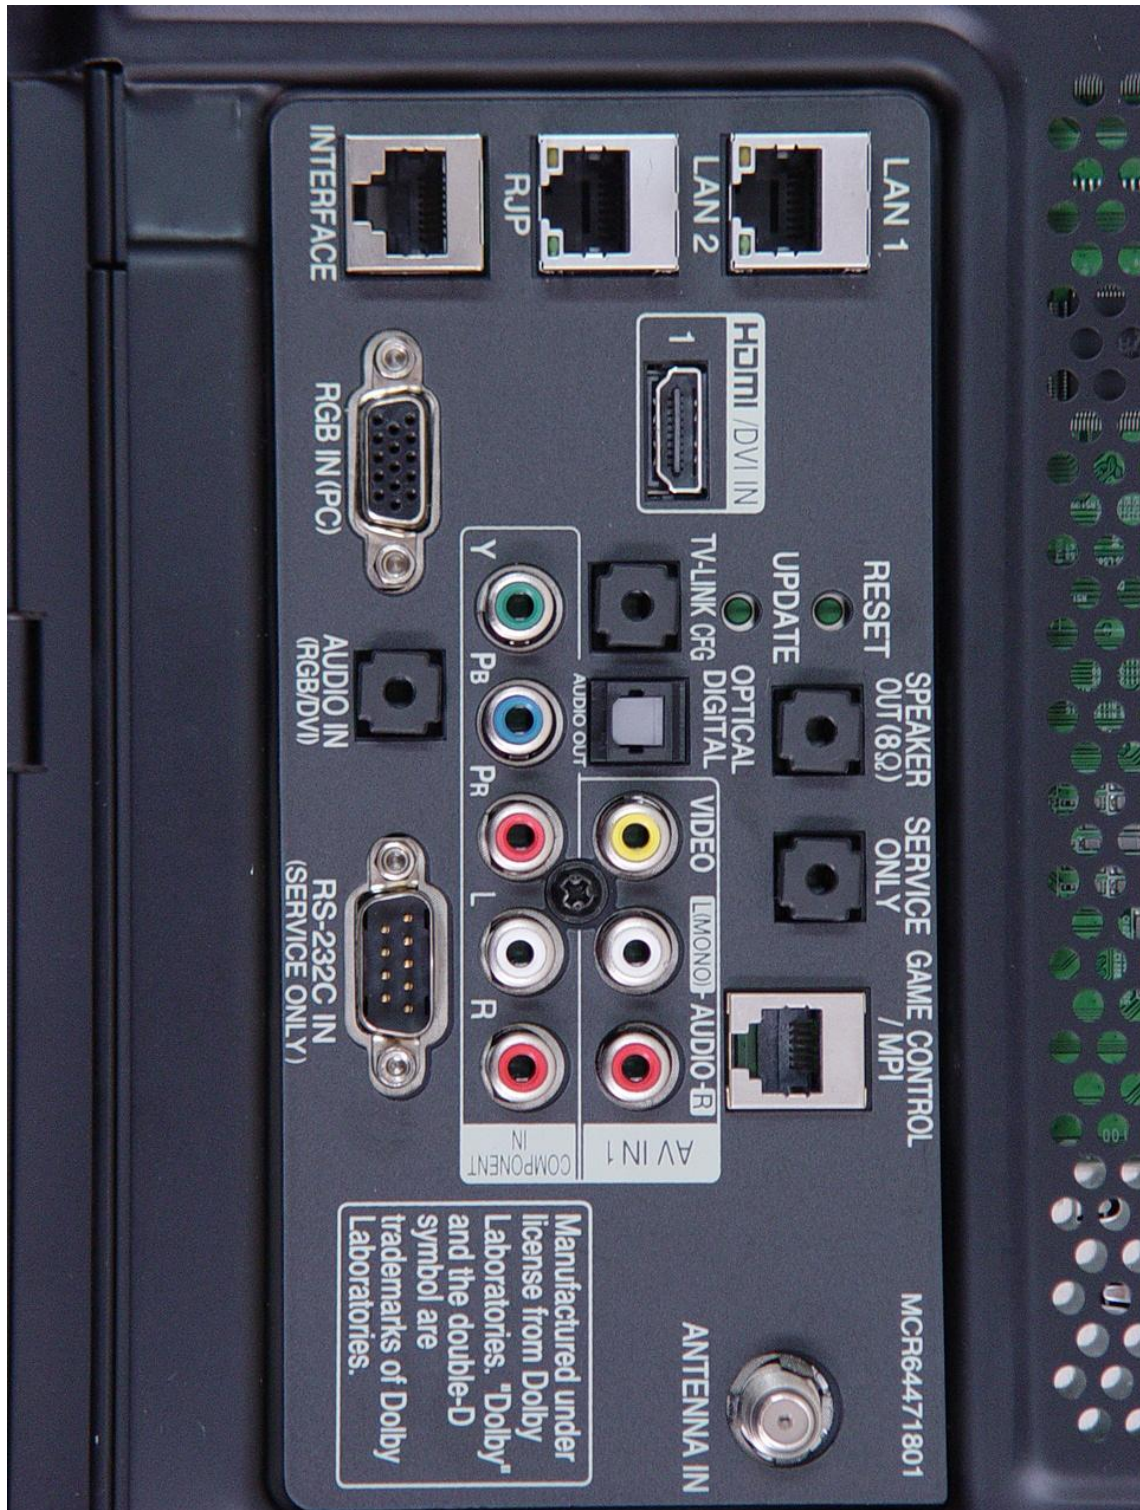

APPENDIX E

: EXTERNAL PHOTOGRAPHS

EUT Type: LED LCD TV/Monitor

FCC ID.: BEJ37LV555HUA