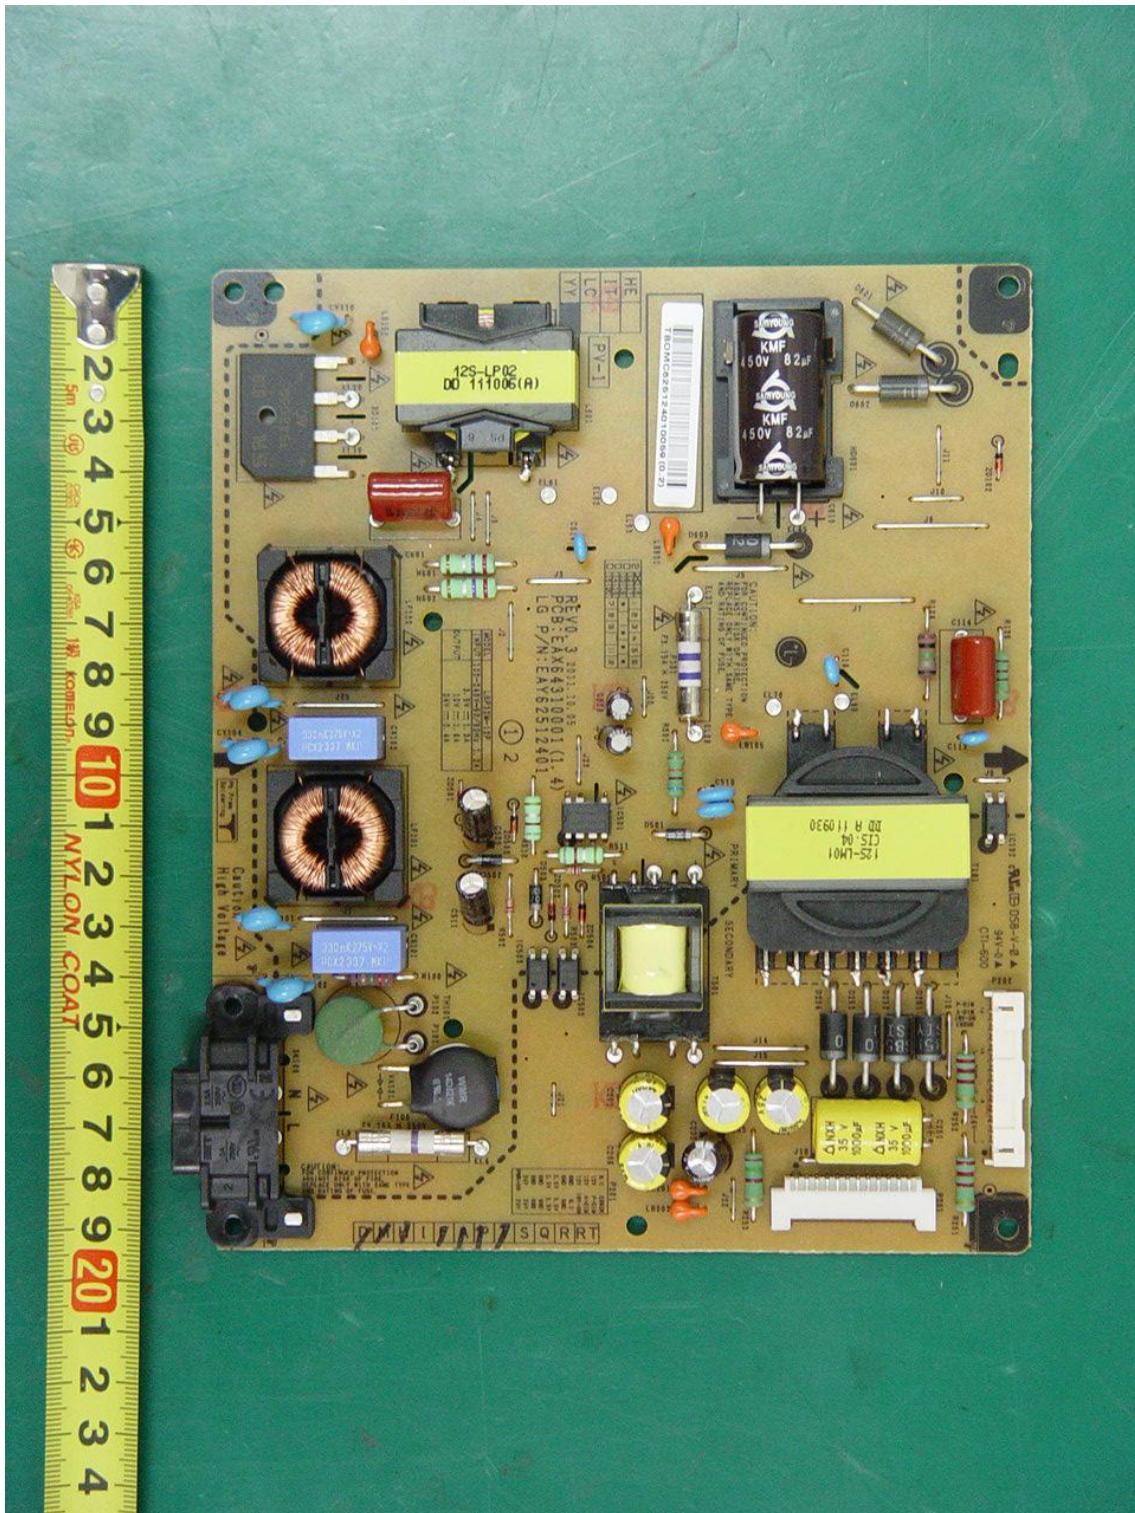

**APPENDIX F**  
**: INTERNAL PHOTOGRAPHS**

**EUT Type: LED LCD TV/Monitor**  
**FCC ID.: BEJ32LM6200UE**

EUT Type: LED LCD TV/Monitor

FCC ID.: BEJ32LM6200UE

EUT Type: LED LCD TV/Monitor

FCC ID.: BEJ32LM6200UE

EUT Type: LED LCD TV/Monitor

FCC ID.: BEJ32LM6200UE

---

**EUT Type: LED LCD TV/Monitor**

**FCC ID.: BEJ32LM6200UE**

EUT Type: LED LCD TV/Monitor

FCC ID.: BEJ32LM6200UE

**EUT Type: LED LCD TV/Monitor**

**FCC ID.: BEJ32LM6200UE**