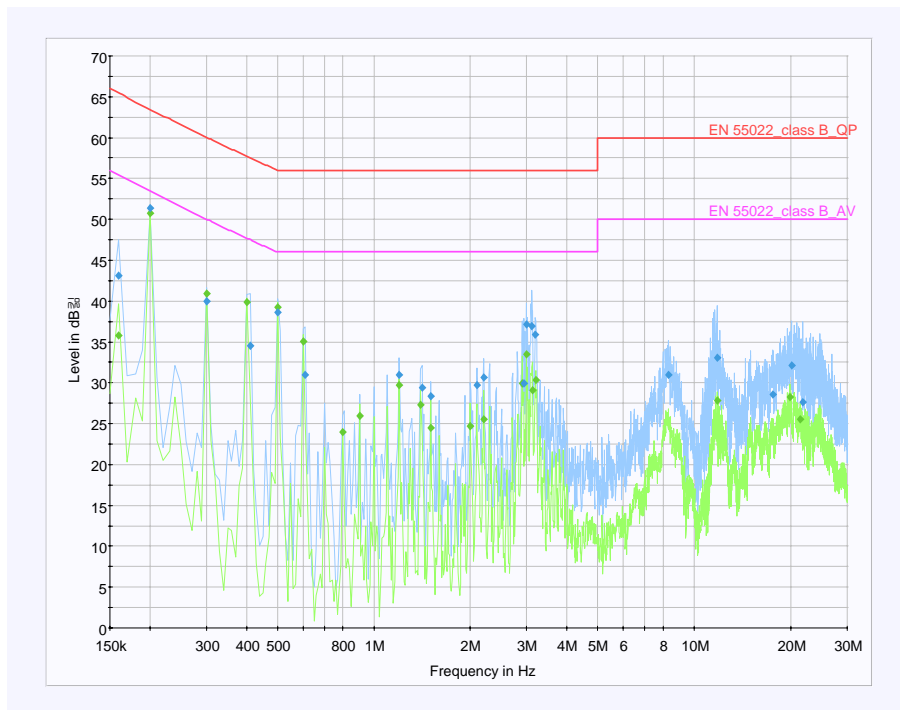

Order Number : GETEC-C1-09-008

Test Report Number : GETEC-E3-09-009

FCC Class B Certification

APPENDIX B

: PLOTS OF CONDUCTED EMISSIONS

EUT Type: LCD TV/Monitor

FCC ID.: BEJ32LG500HUA

■ Test Mode: 1 366 * 768 / 60 Hz (RGB: Analog mode)

< Live line >

< Neutral line >

■ Test Mode: 1 366 * 768 / 60 Hz (HDMI: Digital mode)

< Live line >

< Neutral line >

■ Test Mode: 1 024 * 768 / 60 Hz (RGB: Analog mode)

< Live line >

< Neutral line >

■ Test Mode: 640 * 480 / 75 Hz (RGB: Analog mode)

< Live line >

< Neutral line >