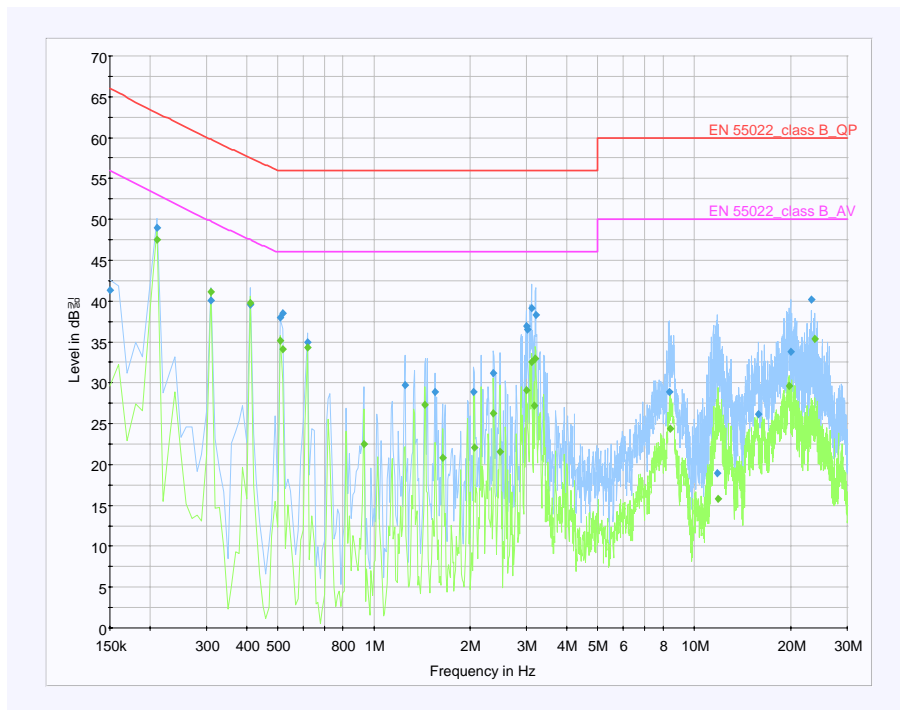

Order Number : GETEC-C1-09-008

Test Report Number : GETEC-E3-09-009

FCC Class B Certification

APPENDIX B

: PLOTS OF CONDUCTED EMISSIONS

EUT Type: LCD TV/Monitor

FCC ID.: BEJ32LG500HUA

■ Test Mode: 1 366 * 768 / 60 Hz (RGB: Analog mode)

< Live line >

< Neutral line >

■ Test Mode: 1 366 * 768 / 60 Hz (HDMI: Digital mode)

< Live line >

< Neutral line >

■ Test Mode: 1 024 * 768 / 60 Hz (RGB: Analog mode)

< Live line >

< Neutral line >

■ Test Mode: 640 * 480 / 75 Hz (RGB: Analog mode)

< Live line >

< Neutral line >