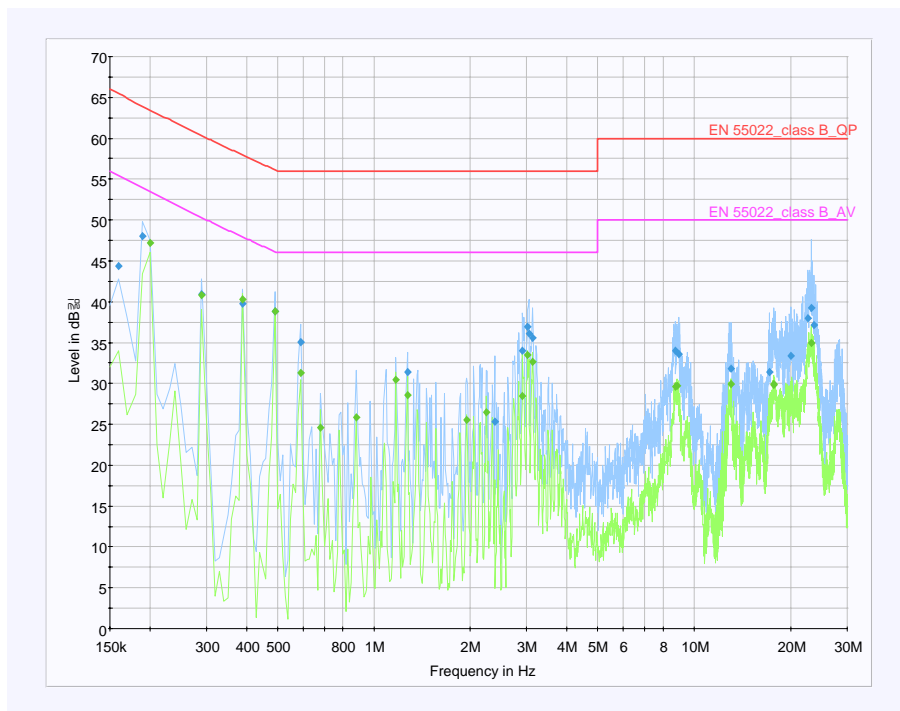

Order Number : GETEC-C1-09-008

Test Report Number : GETEC-E3-09-009

FCC Class B Certification

APPENDIX B

: PLOTS OF CONDUCTED EMISSIONS

EUT Type: LCD TV/Monitor

FCC ID.: BEJ32LG500HUA

■ Test Mode: 1 366 * 768 / 60 Hz (RGB: Analog mode)

< Live line >

< Neutral line >

■ Test Mode: 1 366 * 768 / 60 Hz (HDMI: Digital mode)

< Live line >

< Neutral line >

■ Test Mode: 1 024 * 768 / 60 Hz (RGB: Analog mode)

< Live line >

< Neutral line >

■ Test Mode: 640 * 480 / 75 Hz (RGB: Analog mode)

< Live line >

< Neutral line >