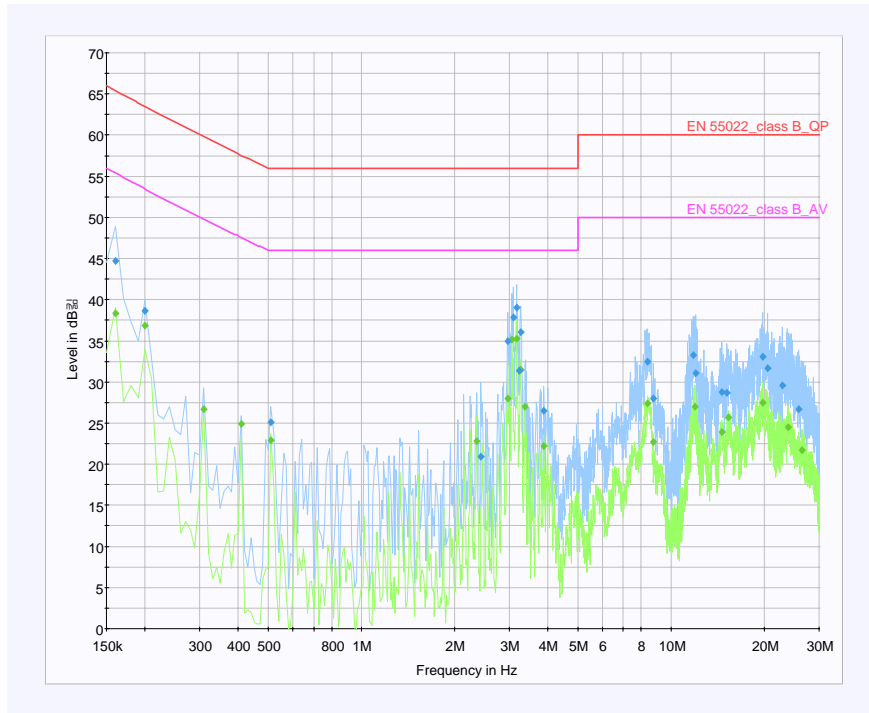

Order Number : GETEC-C1-09-008

Test Report Number : GETEC-E3-09-009

FCC Class B Certification

APPENDIX B

: PLOTS OF CONDUCTED EMISSIONS

EUT Type: LCD TV/Monitor

FCC ID.: BEJ32LG500HUA

■ Test Mode: 1 366 * 768 / 60 Hz (RGB: Analog mode)

< Live line >

< Neutral line >

■ Test Mode: 1 366 * 768 / 60 Hz (HDMI: Digital mode)

< Live line >

< Neutral line >

■ Test Mode: 1 024 * 768 / 60 Hz (RGB: Analog mode)

< Live line >

< Neutral line >

■ Test Mode: 640 * 480 / 75 Hz (RGB: Analog mode)

< Live line >

< Neutral line >