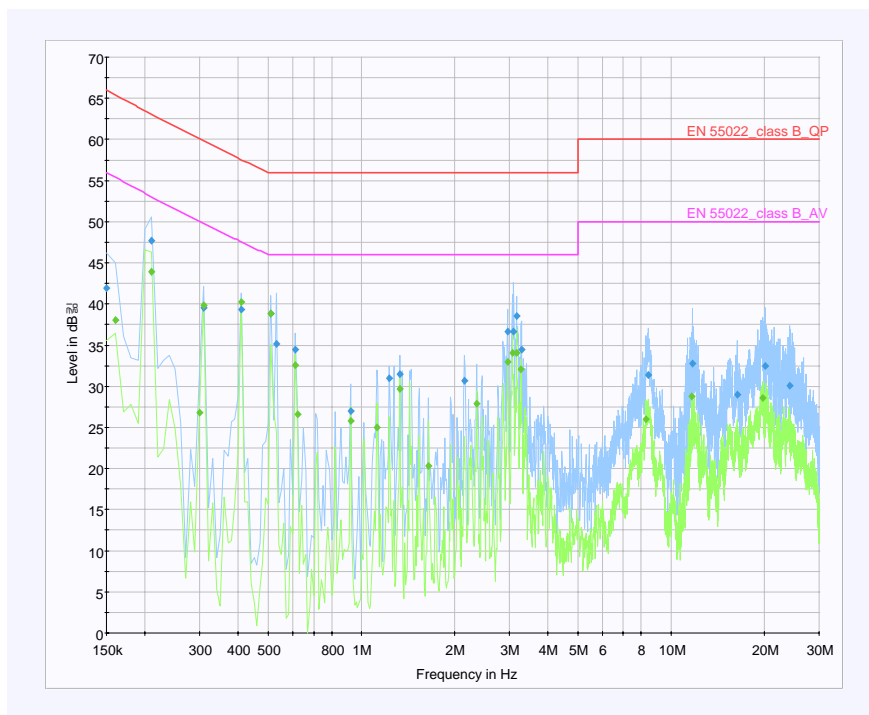

Order Number : GETEC-C1-09-008

Test Report Number : GETEC-E3-09-009

FCC Class B Certification

APPENDIX B

: PLOTS OF CONDUCTED EMISSIONS

EUT Type: LCD TV/Monitor

FCC ID.: BEJ32LG500HUA

■ Test Mode: 1 366 * 768 / 60 Hz (RGB: Analog mode)

< Live line >

< Neutral line >

■ Test Mode: 1 366 * 768 / 60 Hz (HDMI: Digital mode)

< Live line >

< Neutral line >

■ Test Mode: 1 024 * 768 / 60 Hz (RGB: Analog mode)

< Live line >

< Neutral line >

■ Test Mode: 640 * 480 / 75 Hz (RGB: Analog mode)

< Live line >

< Neutral line >