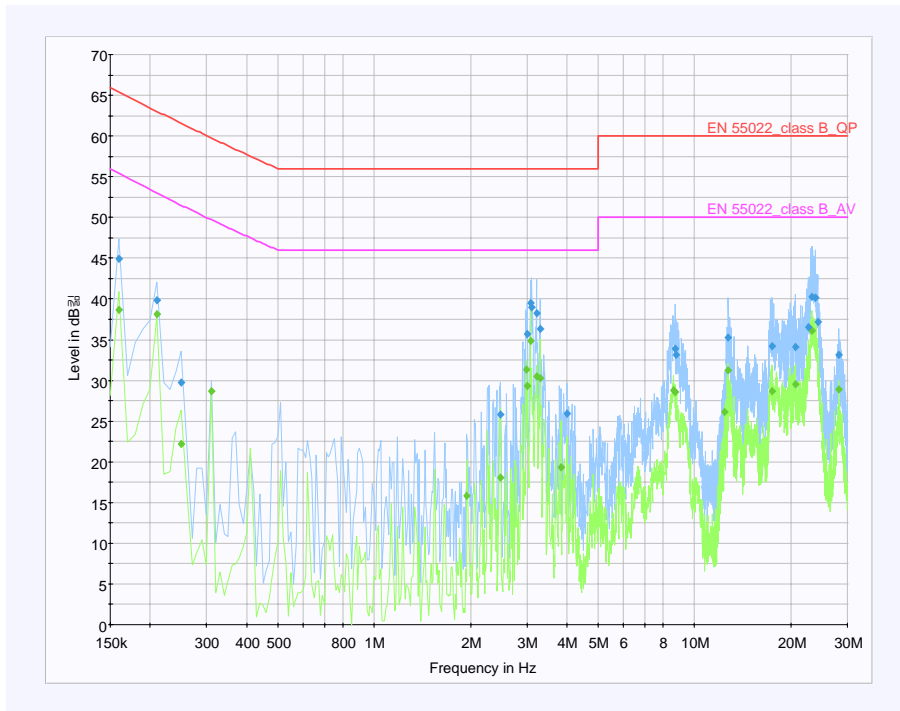

Order Number : GETEC-C1-09-008

Test Report Number : GETEC-E3-09-009

FCC Class B Certification

APPENDIX B

: PLOTS OF CONDUCTED EMISSIONS

EUT Type: LCD TV/Monitor

FCC ID.: BEJ32LG500HUA

■ Test Mode: 1 366 * 768 / 60 Hz (RGB: Analog mode)

< Live line >

< Neutral line >

■ Test Mode: 1 366 * 768 / 60 Hz (HDMI: Digital mode)

< Live line >

< Neutral line >

■ Test Mode: 1 024 * 768 / 60 Hz (RGB: Analog mode)

< Live line >

< Neutral line >

■ Test Mode: 640 * 480 / 75 Hz (RGB: Analog mode)

< Live line >

< Neutral line >