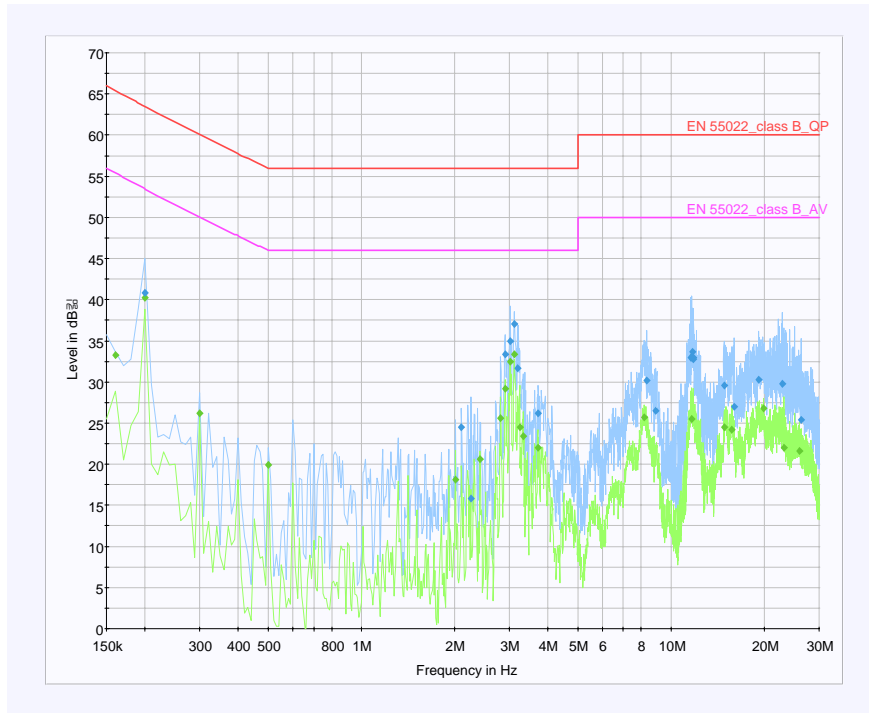

Order Number : GETEC-C1-09-008

Test Report Number : GETEC-E3-09-009

FCC Class B Certification

APPENDIX B

: PLOTS OF CONDUCTED EMISSIONS

EUT Type: LCD TV/Monitor

FCC ID.: BEJ32LG500HUA

■ Test Mode: 1 366 * 768 / 60 Hz (RGB: Analog mode)

< Live line >

< Neutral line >

■ Test Mode: 1 366 * 768 / 60 Hz (HDMI: Digital mode)

< Live line >

< Neutral line >

■ Test Mode: 1 024 * 768 / 60 Hz (RGB: Analog mode)

< Live line >

< Neutral line >

■ Test Mode: 640 * 480 / 75 Hz (RGB: Analog mode)

< Live line >

< Neutral line >