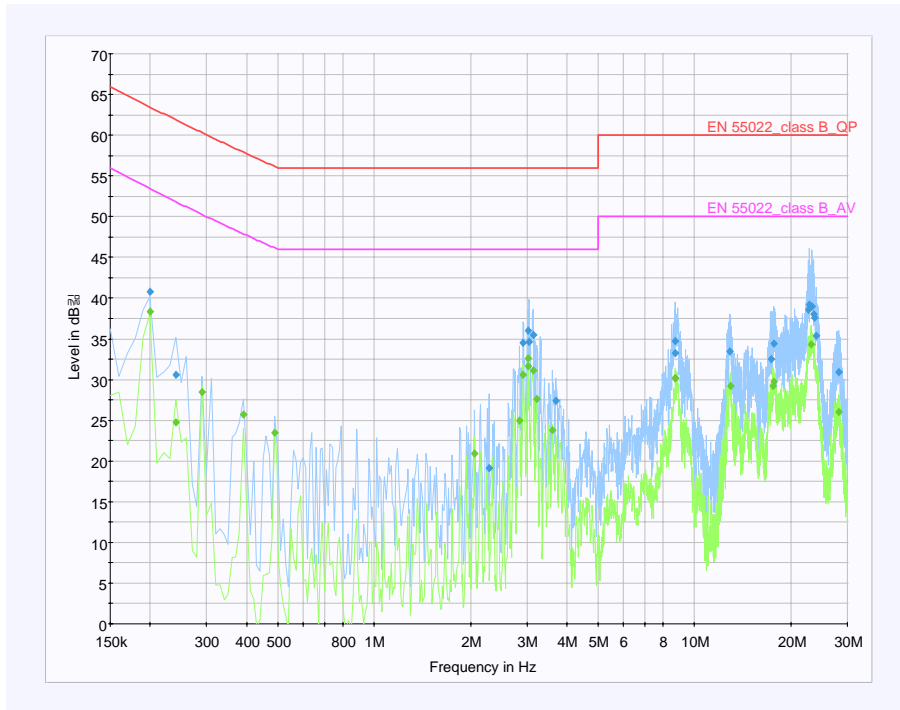

Order Number : GETEC-C1-09-008

Test Report Number : GETEC-E3-09-009

FCC Class B Certification

APPENDIX B

: PLOTS OF CONDUCTED EMISSIONS

EUT Type: LCD TV/Monitor

FCC ID.: BEJ32LG500HUA

■ Test Mode: 1 366 * 768 / 60 Hz (RGB: Analog mode)

< Live line >

< Neutral line >

■ Test Mode: 1 366 * 768 / 60 Hz (HDMI: Digital mode)

< Live line >

< Neutral line >

■ Test Mode: 1 024 * 768 / 60 Hz (RGB: Analog mode)

< Live line >

< Neutral line >

■ Test Mode: 640 * 480 / 75 Hz (RGB: Analog mode)

< Live line >

< Neutral line >