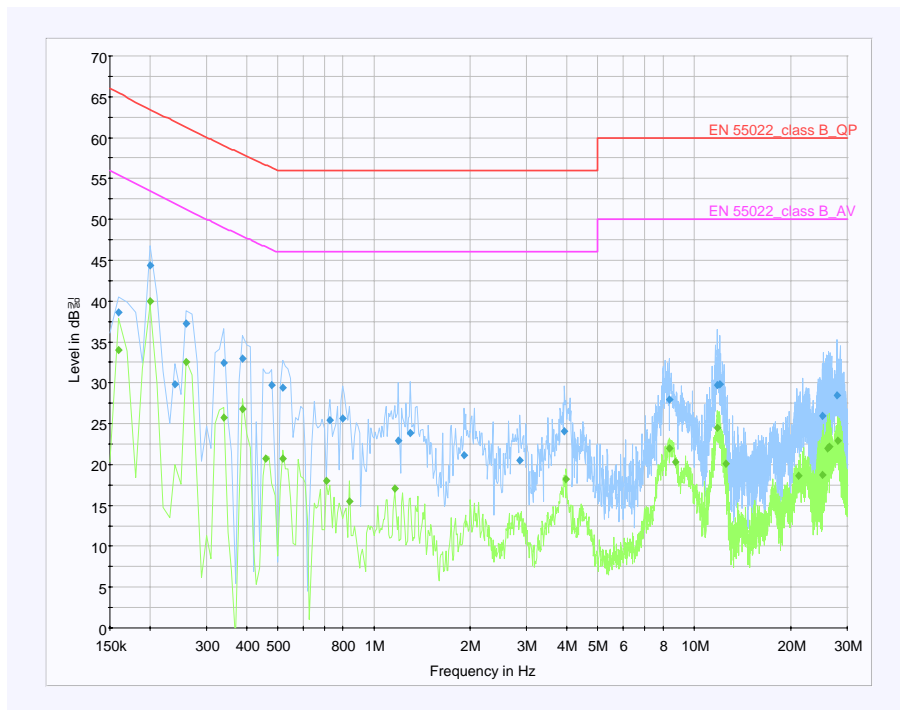

Order Number : GETEC-C1-09-012
Test Report Number : GETEC-E3-09-006

FCC Class B Certification

APPENDIX B

: PLOTS OF CONDUCTED EMISSIONS

■ Test Mode: 1 920 * 1 080 / 60 Hz (RGB: Analog mode)

< Live line >

< Neutral line >

■ Test Mode: 1 920 * 1 080 / 60 Hz (HDMI: Digital mode)

< Live line >

< Neutral line >

■ Test Mode: 1 024 * 768 / 60 Hz (RGB: Analog mode)

< Live line >

< Neutral line >

■ Test Mode: 640 * 480 / 60 Hz (RGB: Analog mode)

< Live line >

< Neutral line >

■ USB play mode

< Live line >

< Neutral line >