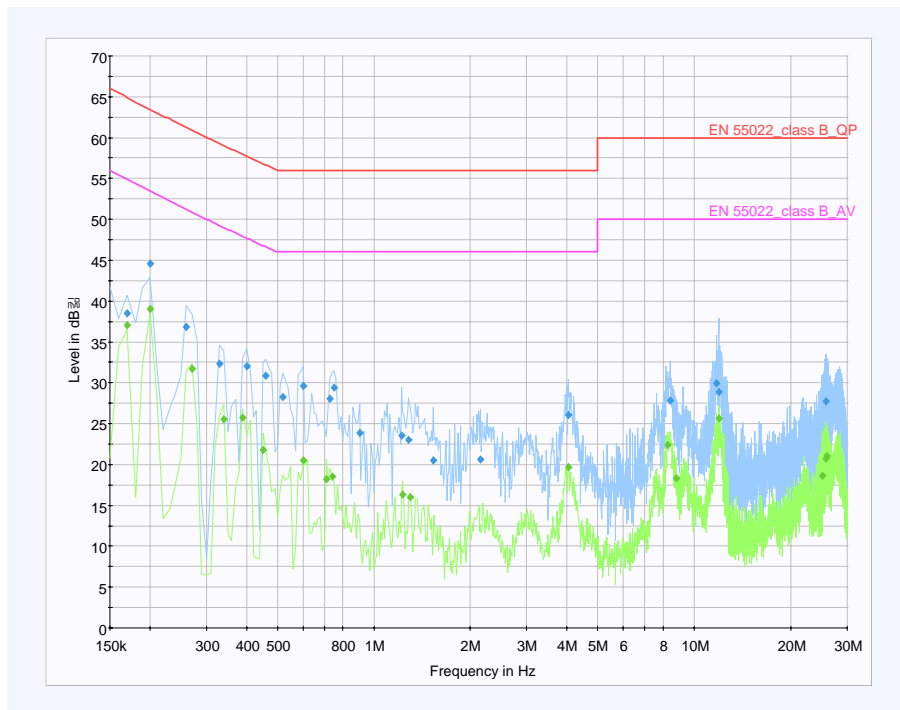

Order Number : GETEC-C1-09-012
Test Report Number : GETEC-E3-09-006

FCC Class B Certification

APPENDIX B

: PLOTS OF CONDUCTED EMISSIONS

■ Test Mode: 1 920 * 1 080 / 60 Hz (RGB: Analog mode)

< Live line >

< Neutral line >

■ Test Mode: 1 920 * 1 080 / 60 Hz (HDMI: Digital mode)

< Live line >

< Neutral line >

■ Test Mode: 1 024 * 768 / 60 Hz (RGB: Analog mode)

< Live line >

< Neutral line >

■ Test Mode: 640 * 480 / 60 Hz (RGB: Analog mode)

< Live line >

< Neutral line >

■ USB play mode

< Live line >

< Neutral line >