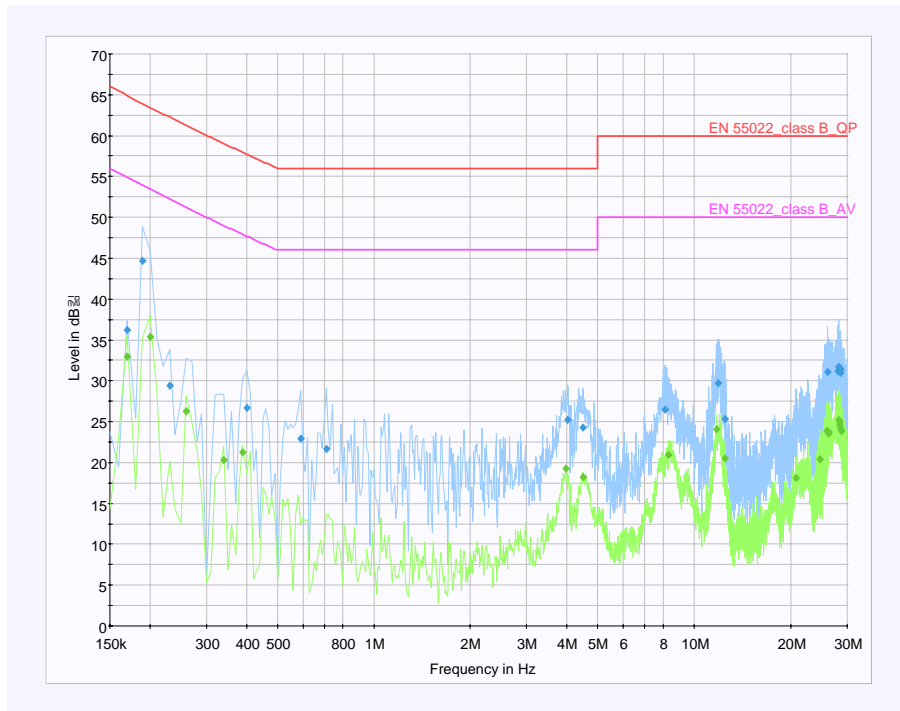

Order Number : GETEC-C1-09-012
Test Report Number : GETEC-E3-09-006

FCC Class B Certification

APPENDIX B

: PLOTS OF CONDUCTED EMISSIONS

■ Test Mode: 1 920 * 1 080 / 60 Hz (RGB: Analog mode)

< Live line >

< Neutral line >

■ Test Mode: 1 920 * 1 080 / 60 Hz (HDMI: Digital mode)

< Live line >

< Neutral line >

■ Test Mode: 1 024 * 768 / 60 Hz (RGB: Analog mode)

< Live line >

< Neutral line >

■ Test Mode: 640 * 480 / 60 Hz (RGB: Analog mode)

< Live line >

< Neutral line >

■ USB play mode

< Live line >

< Neutral line >