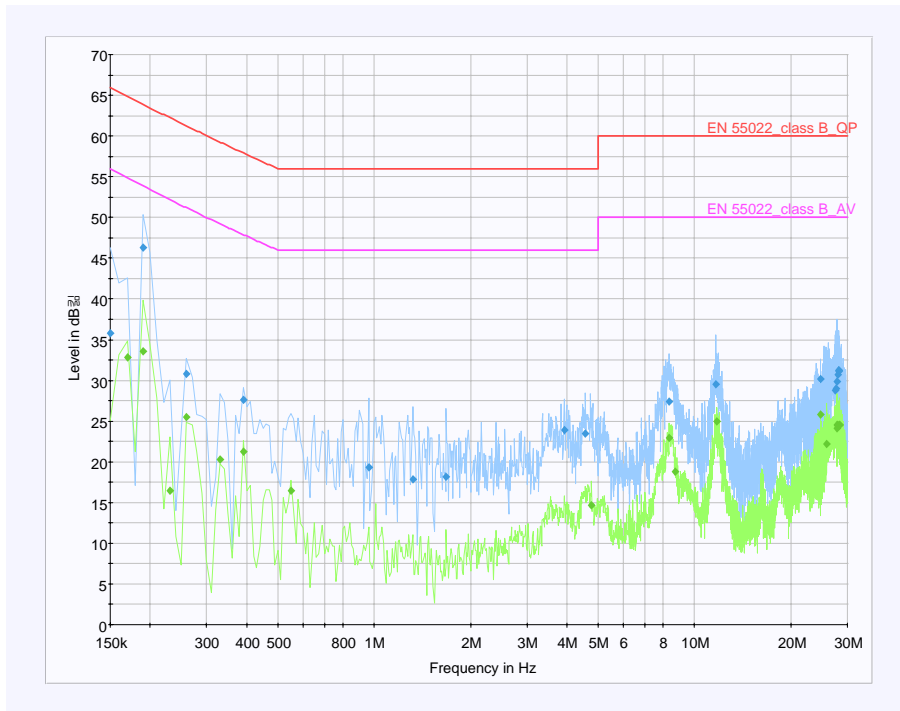

Order Number : GETEC-C1-09-012
Test Report Number : GETEC-E3-09-006

FCC Class B Certification

APPENDIX B

: PLOTS OF CONDUCTED EMISSIONS

■ Test Mode: 1 920 * 1 080 / 60 Hz (RGB: Analog mode)

< Live line >

< Neutral line >

■ Test Mode: 1 920 * 1 080 / 60 Hz (HDMI: Digital mode)

< Live line >

< Neutral line >

■ Test Mode: 1 024 * 768 / 60 Hz (RGB: Analog mode)

< Live line >

< Neutral line >

■ Test Mode: 640 * 480 / 60 Hz (RGB: Analog mode)

< Live line >

< Neutral line >

■ USB play mode

< Live line >

< Neutral line >