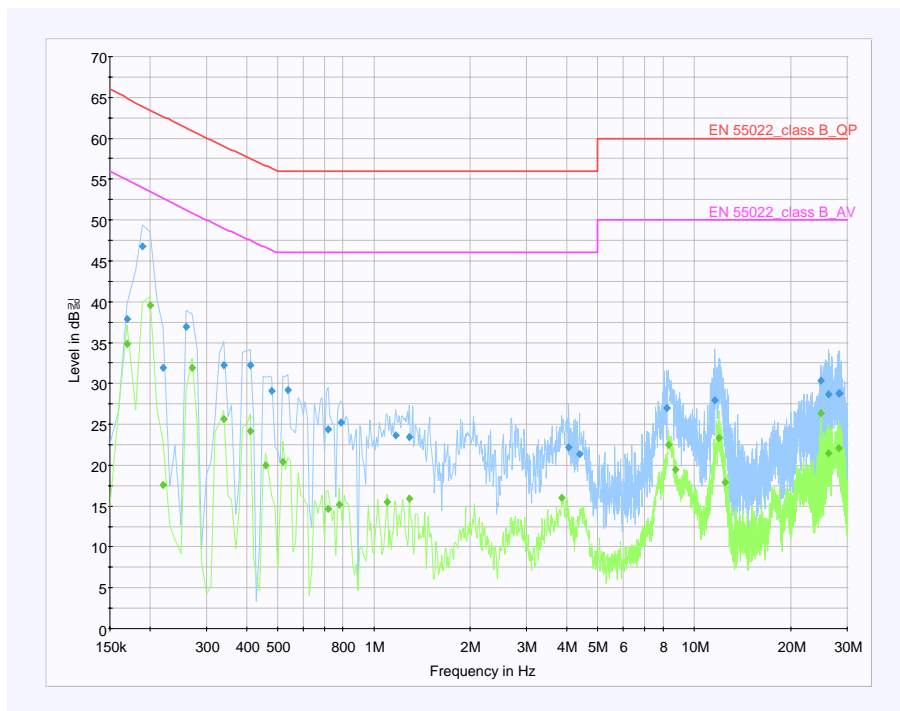

Order Number : GETEC-C1-09-012
Test Report Number : GETEC-E3-09-006

FCC Class B Certification

APPENDIX B

: PLOTS OF CONDUCTED EMISSIONS

■ Test Mode: 1 920 * 1 080 / 60 Hz (RGB: Analog mode)

< Live line >

< Neutral line >

■ Test Mode: 1 920 * 1 080 / 60 Hz (HDMI: Digital mode)

< Live line >

< Neutral line >

■ Test Mode: 1 024 * 768 / 60 Hz (RGB: Analog mode)

< Live line >

< Neutral line >

■ Test Mode: 640 * 480 / 60 Hz (RGB: Analog mode)

< Live line >

< Neutral line >

■ USB play mode

< Live line >

< Neutral line >