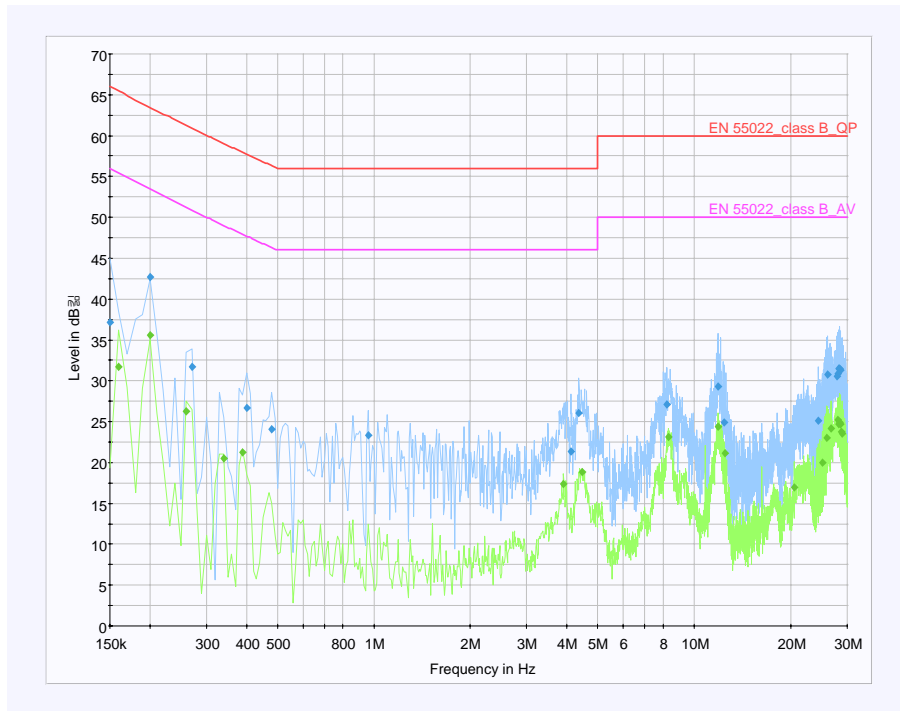

Order Number : GETEC-C1-09-012
Test Report Number : GETEC-E3-09-006

FCC Class B Certification

APPENDIX B

: PLOTS OF CONDUCTED EMISSIONS

■ Test Mode: 1 920 * 1 080 / 60 Hz (RGB: Analog mode)

< Live line >

< Neutral line >

■ Test Mode: 1 920 * 1 080 / 60 Hz (HDMI: Digital mode)

< Live line >

< Neutral line >

■ Test Mode: 1 024 * 768 / 60 Hz (RGB: Analog mode)

< Live line >

< Neutral line >

■ Test Mode: 640 * 480 / 60 Hz (RGB: Analog mode)

< Live line >

< Neutral line >

■ USB play mode

< Live line >

< Neutral line >