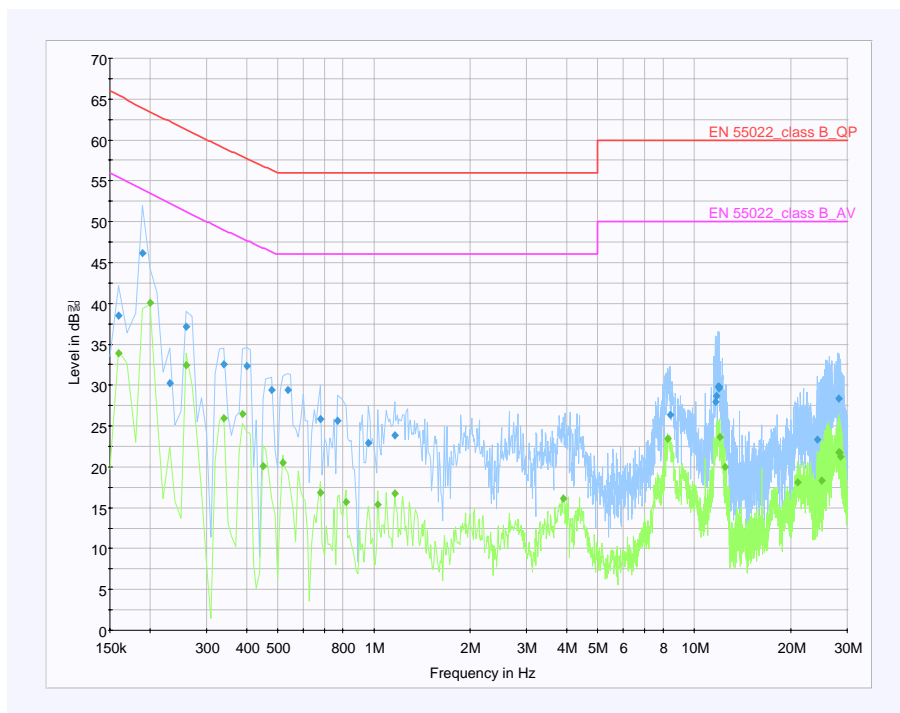

Order Number : GETEC-C1-09-012
Test Report Number : GETEC-E3-09-006

FCC Class B Certification

APPENDIX B

: PLOTS OF CONDUCTED EMISSIONS

■ Test Mode: 1 920 * 1 080 / 60 Hz (RGB: Analog mode)

< Live line >

< Neutral line >

■ Test Mode: 1 920 * 1 080 / 60 Hz (HDMI: Digital mode)

< Live line >

< Neutral line >

■ Test Mode: 1 024 * 768 / 60 Hz (RGB: Analog mode)

< Live line >

< Neutral line >

■ Test Mode: 640 * 480 / 60 Hz (RGB: Analog mode)

< Live line >

< Neutral line >

■ USB play mode

< Live line >

< Neutral line >