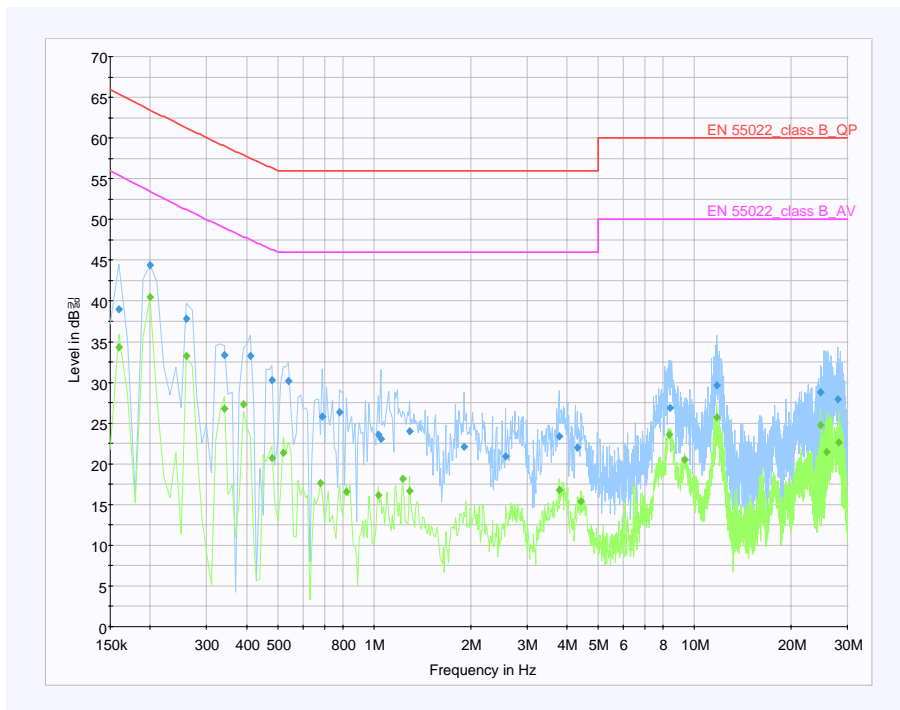

Order Number : GETEC-C1-09-012
Test Report Number : GETEC-E3-09-006

FCC Class B Certification

APPENDIX B

: PLOTS OF CONDUCTED EMISSIONS

■ Test Mode: 1 920 * 1 080 / 60 Hz (RGB: Analog mode)

< Live line >

< Neutral line >

■ Test Mode: 1 920 * 1 080 / 60 Hz (HDMI: Digital mode)

< Live line >

< Neutral line >

■ Test Mode: 1 024 * 768 / 60 Hz (RGB: Analog mode)

< Live line >

< Neutral line >

■ Test Mode: 640 * 480 / 60 Hz (RGB: Analog mode)

< Live line >

< Neutral line >

■ USB play mode

< Live line >

< Neutral line >