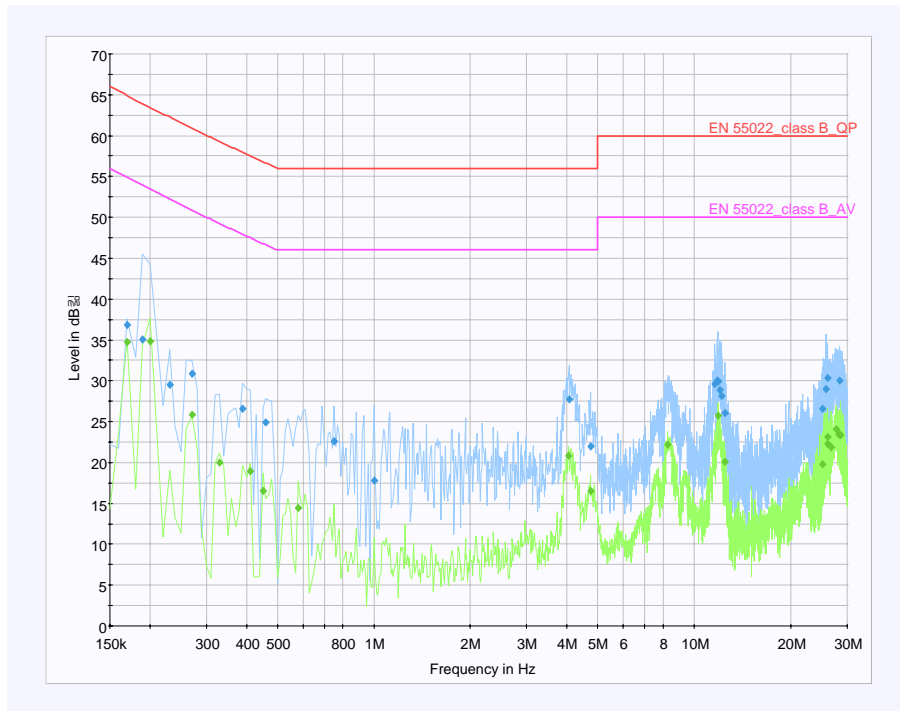

Order Number : GETEC-C1-09-012
Test Report Number : GETEC-E3-09-006

FCC Class B Certification

APPENDIX B

: PLOTS OF CONDUCTED EMISSIONS

■ Test Mode: 1 920 * 1 080 / 60 Hz (RGB: Analog mode)

< Live line >

< Neutral line >

■ Test Mode: 1 920 * 1 080 / 60 Hz (HDMI: Digital mode)

< Live line >

< Neutral line >

■ Test Mode: 1 024 * 768 / 60 Hz (RGB: Analog mode)

< Live line >

< Neutral line >

■ Test Mode: 640 * 480 / 60 Hz (RGB: Analog mode)

< Live line >

< Neutral line >

■ USB play mode

< Live line >

< Neutral line >