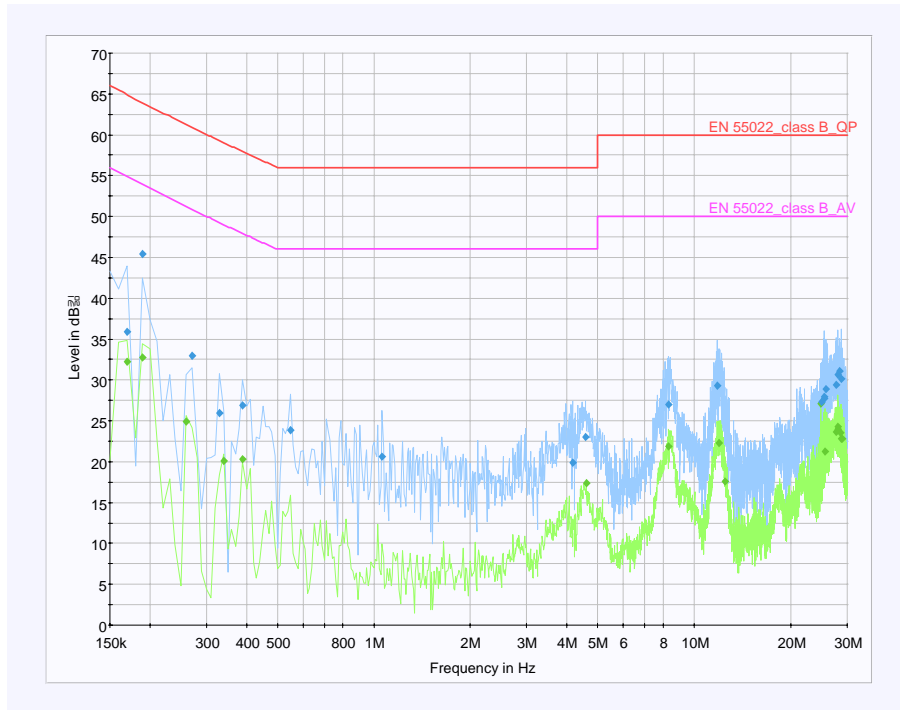

Order Number : GETEC-C1-09-012
Test Report Number : GETEC-E3-09-006

FCC Class B Certification

APPENDIX B

: PLOTS OF CONDUCTED EMISSIONS

■ Test Mode: 1 920 * 1 080 / 60 Hz (RGB: Analog mode)

< Live line >

< Neutral line >

■ Test Mode: 1 920 * 1 080 / 60 Hz (HDMI: Digital mode)

< Live line >

< Neutral line >

■ Test Mode: 1 024 * 768 / 60 Hz (RGB: Analog mode)

< Live line >

< Neutral line >

■ Test Mode: 640 * 480 / 60 Hz (RGB: Analog mode)

< Live line >

< Neutral line >

■ USB play mode

< Live line >

< Neutral line >