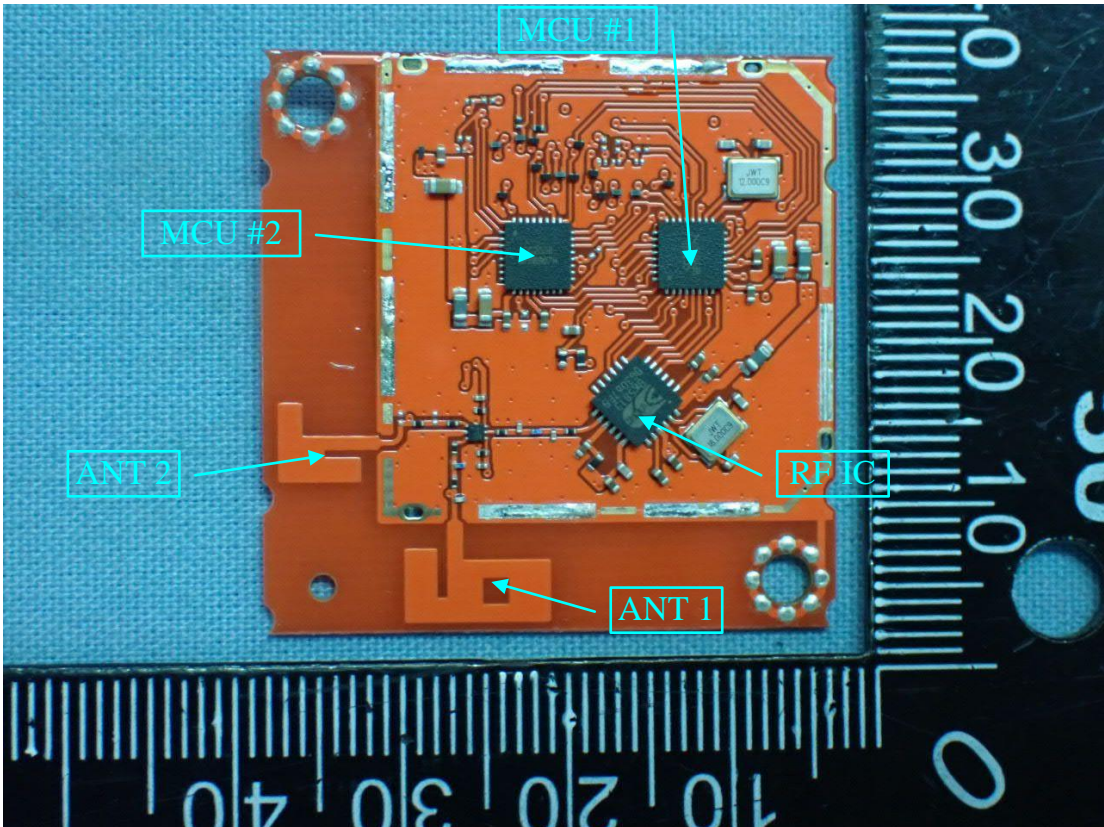

EUT Internal Photos

Figure 3
Internal View

Figure 4
Antenna View

Figure 5
MCU#1: CC2538 / Oscillator View

Figure 6
MCU#2: CC2538

Figure 7
RF IC: BK5813 / Oscillator View