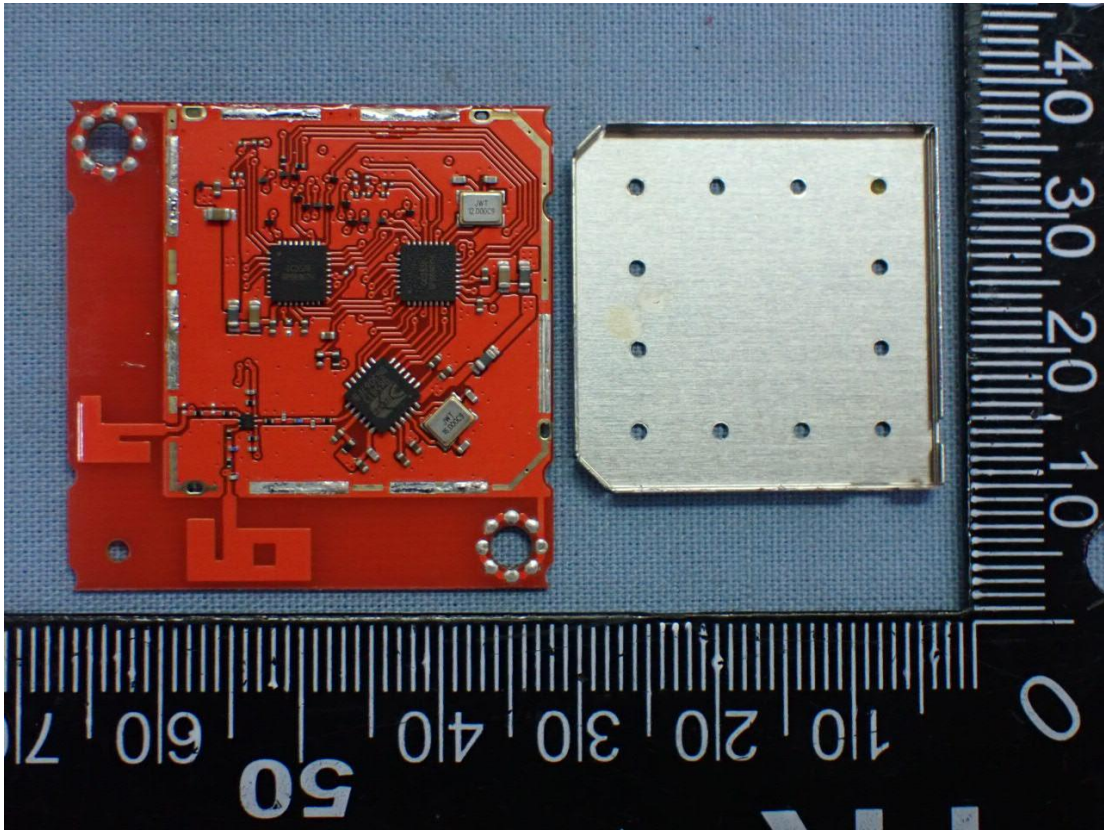

EUT Internal Photos

Figure 3
Internal View

Figure 4
Antenna View

Figure 5
MCU#1: CC2538 / Oscillator View

Figure 6
MCU#2: CC2538

Figure 7
RF IC: BK5813 / Oscillator View