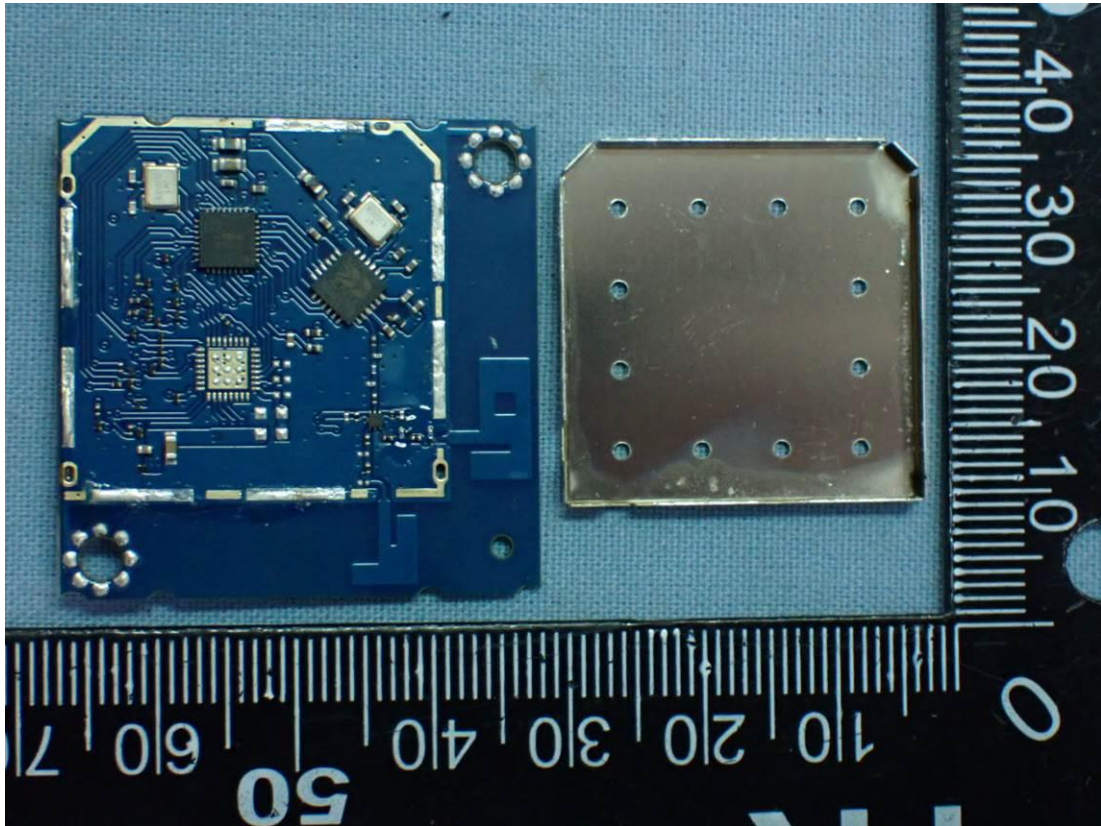

EUT Internal Photos

Figure 3  
Internal View

Figure 4  
Antenna View

Figure 5  
MCU: CC2538 / Oscillator View

Figure 6  
RF IC: BK5813 / Oscillator View