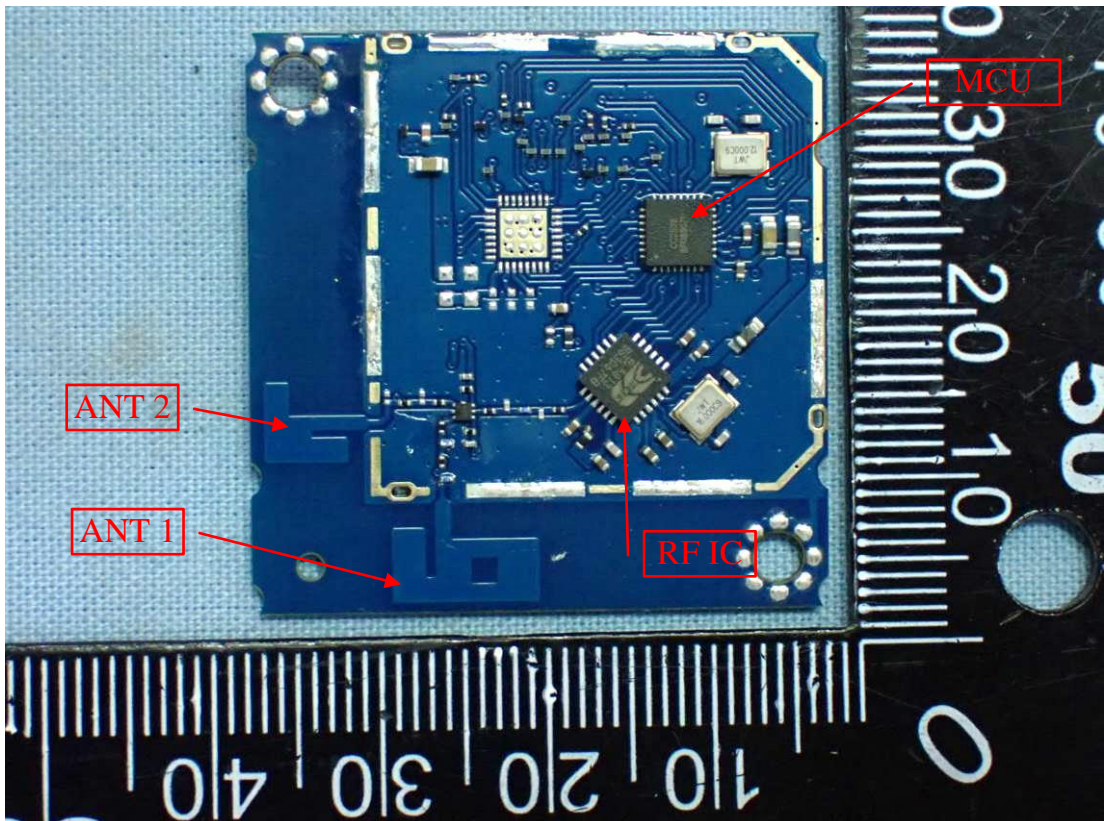

EUT Internal Photos

Figure 3  
Internal View

Figure 4  
Antenna View

Figure 5  
MCU: CC2538 / Oscillator View

Figure 6  
RF IC: BK5813 / Oscillator View