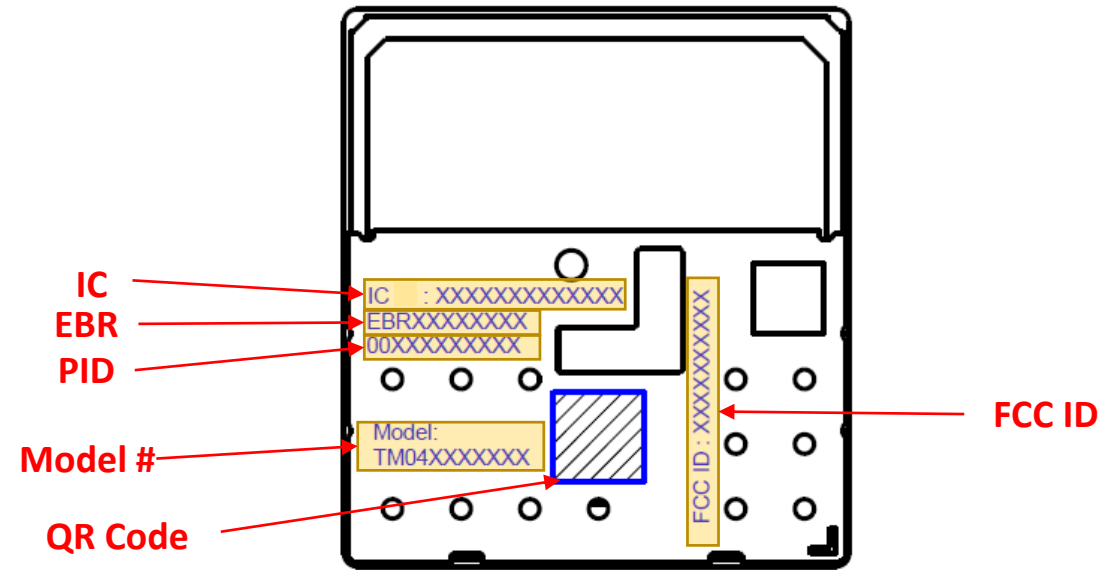

BMW WAVE LOW NAD Laser Marking Spec.

NA			
<ul style="list-style-type: none"> - IC : 2703H-TM04ANNABM0 - FCC ID : BEJ-TM04ANNABM0 - Model # : TM04ANNABM0 - EBR : EBR31179001 			

* N/A : Not Available (No Marking), * TBD : To Be Determined (Need to mark)