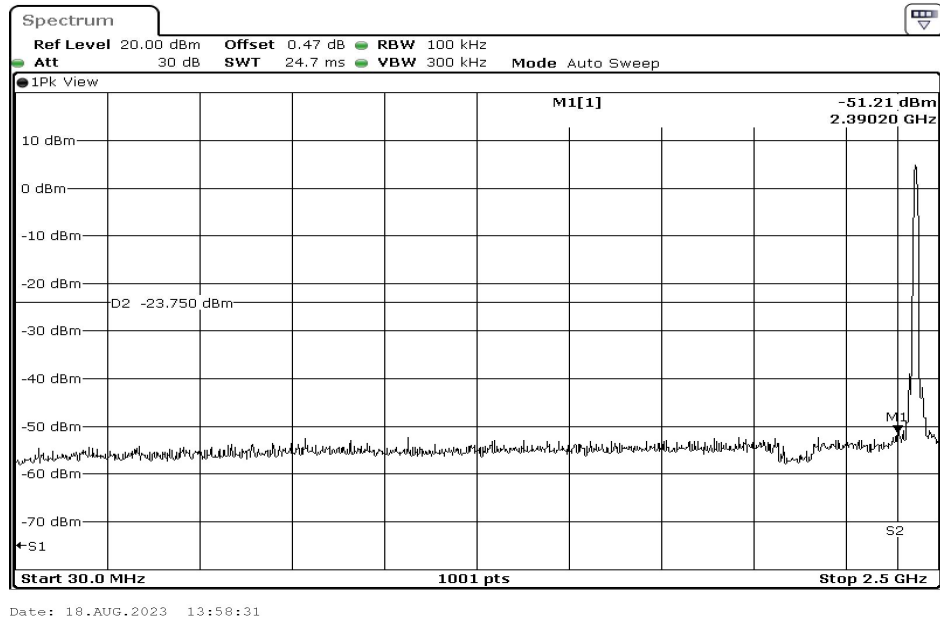

Date: 18.AUG.2023 14:10:51

8	Output Power
---	--------------

Date: 18.AUG.2023 14:12:41

9	Output Power
---	--------------

Test Band				WLAN_2.4GHz			
Antenna				Ant 0			
Test Parameters for Channel Bandwidths							
Test Item	No.	Mode	Channel	Bandwidth	RU Tone	RB index	Verdict
100 kHz Bandwidth	1	802.11 b	2412	20 MHz	-	-	Pass
	2	802.11 b	2437	20 MHz	-	-	Pass
	3	802.11 b	2462	20 MHz	-	-	Pass
	4	802.11 g	2412	20 MHz	-	-	Pass
	5	802.11 g	2437	20 MHz	-	-	Pass
	6	802.11 g	2462	20 MHz	-	-	Pass
	7	802.11 n20	2412	20 MHz	-	-	Pass
	8	802.11 n20	2437	20 MHz	-	-	Pass
	9	802.11 n20	2462	20 MHz	-	-	Pass

Date: 18.AUG.2023 13:55:57

1	100 kHz Bandwidth
---	-------------------

Date: 18.AUG.2023 13:56:03

1.1	100 kHz Bandwidth
-----	-------------------

2	100 kHz Bandwidth
---	-------------------

2.1	100 kHz Bandwidth
-----	-------------------