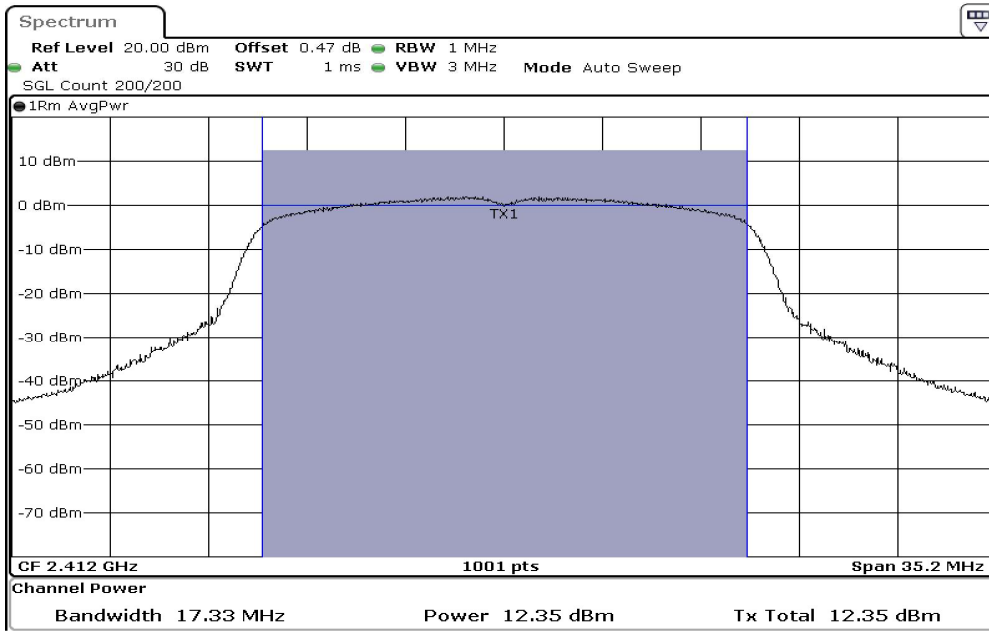

4	Output Power
---	--------------

Date: 18.AUG.2023 14:04:10

5	Output Power
---	--------------

Date: 18.AUG.2023 14:06:10

6	Output Power
---	--------------

Date: 18.AUG.2023 14:08:15

7	Output Power
---	--------------

Date: 18.AUG.2023 14:10:51

8	Output Power
---	--------------

Date: 18.AUG.2023 14:12:41

9	Output Power
---	--------------

Test Band				WLAN_2.4GHz			
Antenna				Ant 0			
Test Parameters for Channel Bandwidths							
Test Item	No.	Mode	Channel	Bandwidth	RU Tone	RB index	Verdict
100 kHz Bandwidth	1	802.11 b	2412	20 MHz	-	-	Pass
	2	802.11 b	2437	20 MHz	-	-	Pass
	3	802.11 b	2462	20 MHz	-	-	Pass
	4	802.11 g	2412	20 MHz	-	-	Pass
	5	802.11 g	2437	20 MHz	-	-	Pass
	6	802.11 g	2462	20 MHz	-	-	Pass
	7	802.11 n20	2412	20 MHz	-	-	Pass
	8	802.11 n20	2437	20 MHz	-	-	Pass
	9	802.11 n20	2462	20 MHz	-	-	Pass