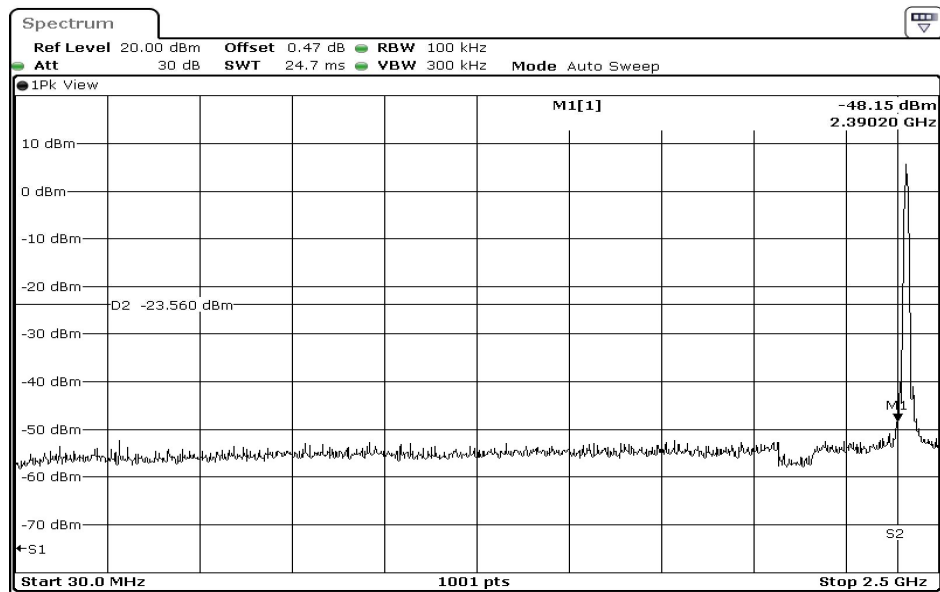

Date: 18.AUG.2023 13:56:03

1.1	100 kHz Bandwidth