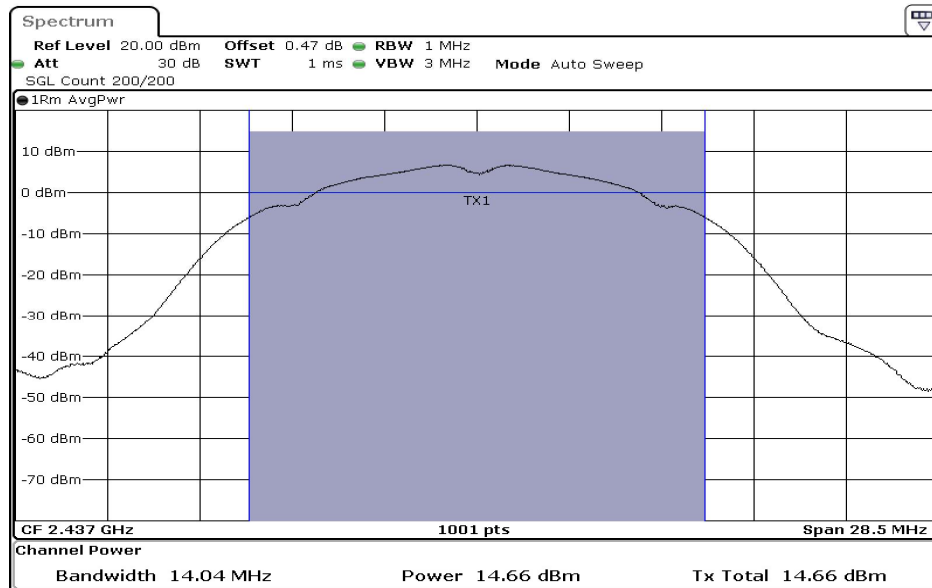

Date: 18.AUG.2023 13:57:50

2	Output Power