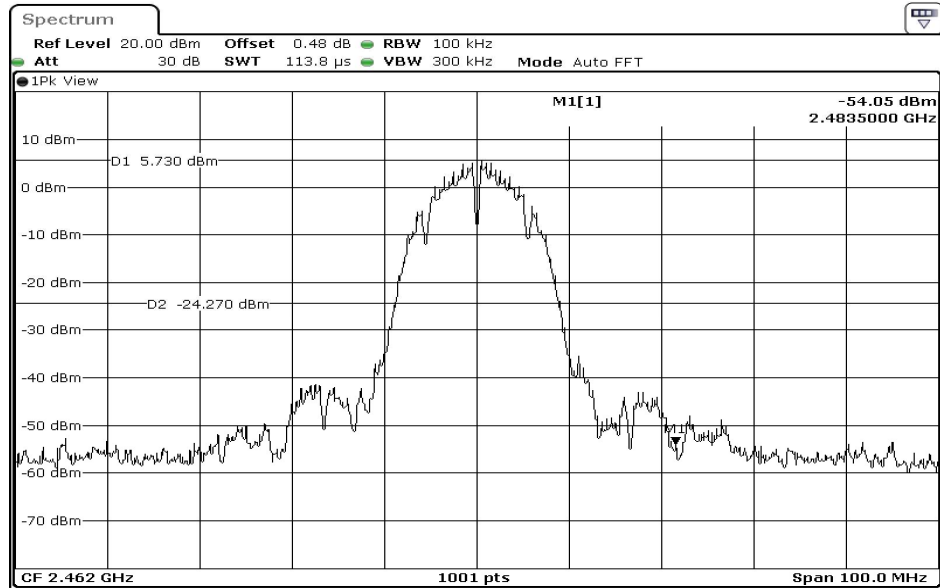

Date: 18.AUG.2023 14:10:51

8	Output Power
---	--------------

Date: 18.AUG.2023 14:12:41

9	Output Power
---	--------------

Test Band				WLAN_2.4GHz			
Antenna				Ant 0			
Test Parameters for Channel Bandwidths							
Test Item	No.	Mode	Channel	Bandwidth	RU Tone	RB index	Verdict
100 kHz Bandwidth	1	802.11 b	2412	20 MHz	-	-	Pass
	2	802.11 b	2437	20 MHz	-	-	Pass
	3	802.11 b	2462	20 MHz	-	-	Pass
	4	802.11 g	2412	20 MHz	-	-	Pass
	5	802.11 g	2437	20 MHz	-	-	Pass
	6	802.11 g	2462	20 MHz	-	-	Pass
	7	802.11 n20	2412	20 MHz	-	-	Pass
	8	802.11 n20	2437	20 MHz	-	-	Pass
	9	802.11 n20	2462	20 MHz	-	-	Pass

Date: 18.AUG.2023 13:55:57

1	100 kHz Bandwidth
---	-------------------

Date: 18.AUG.2023 13:56:03

1.1	100 kHz Bandwidth
-----	-------------------

2	100 kHz Bandwidth
---	-------------------

2.1	100 kHz Bandwidth
-----	-------------------

Date: 18.AUG.2023 13:58:38

2.2	100 kHz Bandwidth
-----	-------------------

Date: 18.AUG.2023 14:00:17

3	100 kHz Bandwidth
---	-------------------

Date: 18.AUG.2023 14:00:24

3.1	100 kHz Bandwidth
-----	-------------------