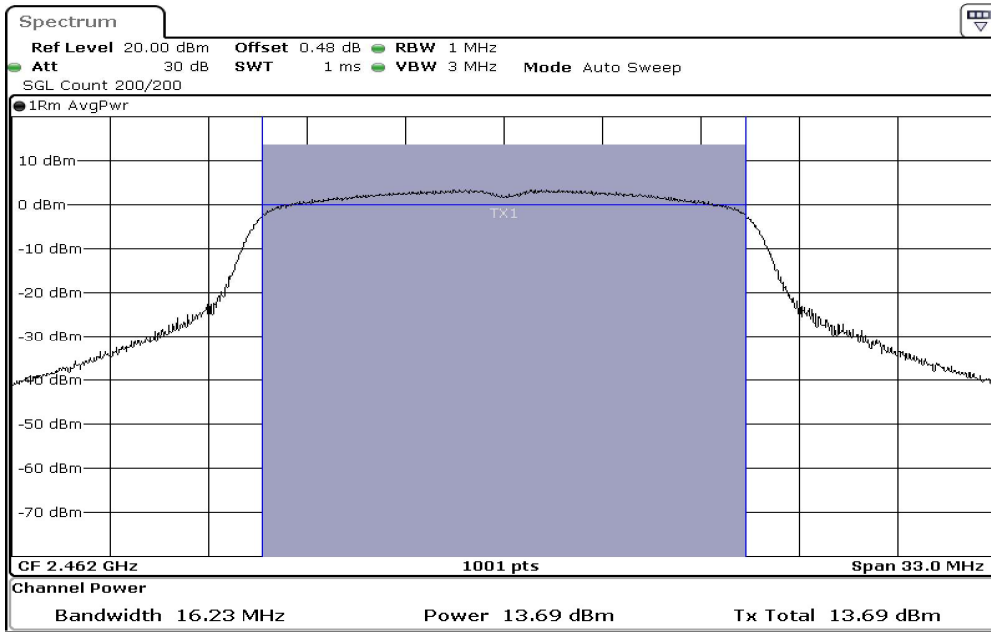

Date: 18.AUG.2023 14:06:10

6	Output Power