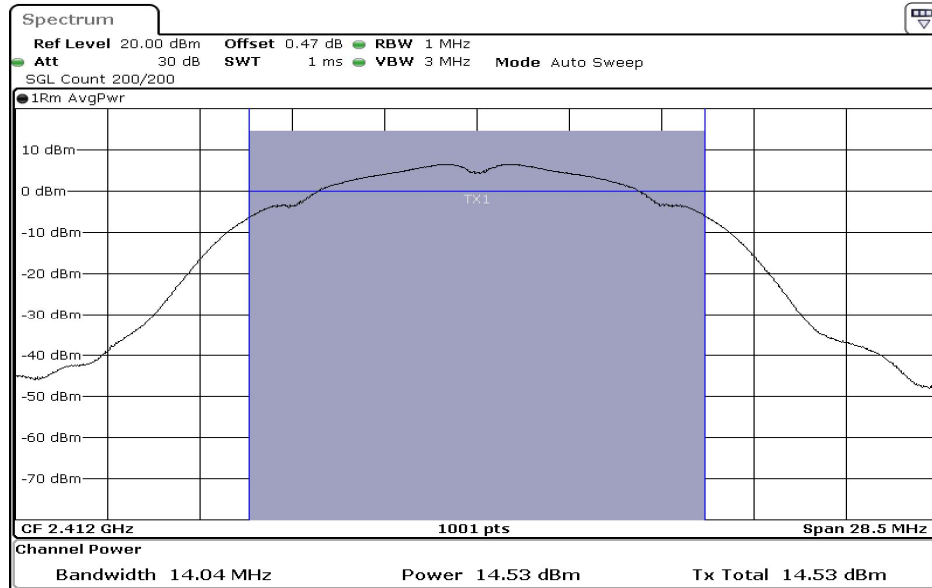

Date: 13.SEP.2023 10:49:29

7	6dB Bandwidth
---	---------------

Date: 13.SEP.2023 10:49:51

8	6dB Bandwidth
---	---------------

Date: 13.SEP.2023 10:50:13

9	6dB Bandwidth
---	---------------

Test Band				WLAN_2.4GHz			
Antenna				Ant 0			
Test Parameters for Channel Bandwidths							
Test Item	No.	Mode	Channel	Bandwidth	RU Tone	RB index	Verdict
Output Power	1	802.11 b	2412	20 MHz	-	-	Pass
	2	802.11 b	2437	20 MHz	-	-	Pass
	3	802.11 b	2462	20 MHz	-	-	Pass
	4	802.11 g	2412	20 MHz	-	-	Pass
	5	802.11 g	2437	20 MHz	-	-	Pass
	6	802.11 g	2462	20 MHz	-	-	Pass
	7	802.11 n20	2412	20 MHz	-	-	Pass
	8	802.11 n20	2437	20 MHz	-	-	Pass
	9	802.11 n20	2462	20 MHz	-	-	Pass