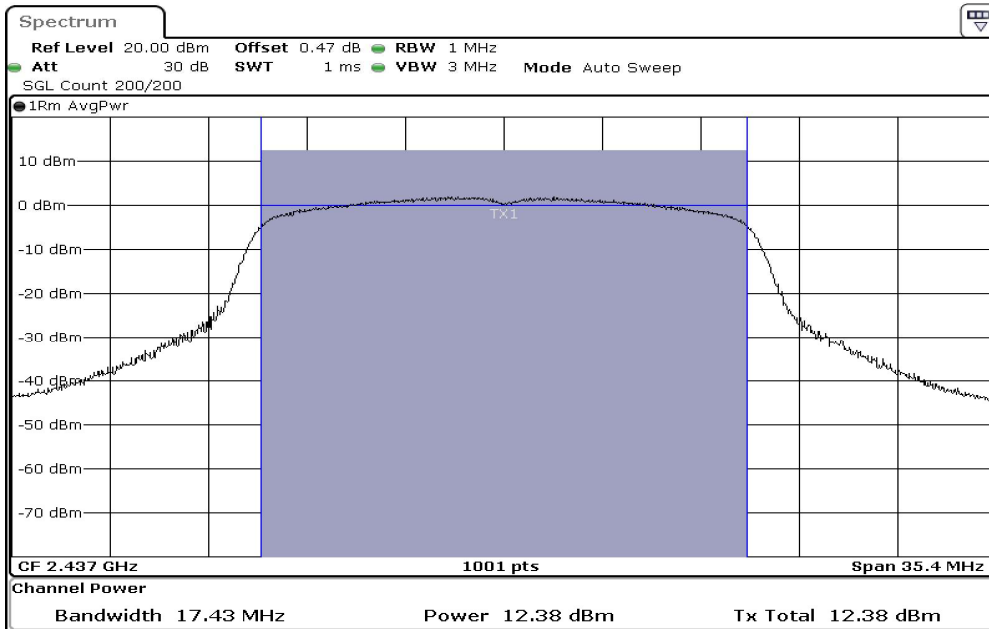

4	Output Power
---	--------------

Date: 18.AUG.2023 14:04:10

5	Output Power
---	--------------

Date: 18.AUG.2023 14:06:10

6	Output Power
---	--------------

Date: 18.AUG.2023 14:08:15

7	Output Power
---	--------------

Date: 18.AUG.2023 14:10:51

8	Output Power
---	--------------

Date: 18.AUG.2023 14:12:41

9	Output Power
---	--------------

Test Band				WLAN_2.4GHz			
Antenna				Ant 0			
Test Parameters for Channel Bandwidths							
Test Item	No.	Mode	Channel	Bandwidth	RU Tone	RB index	Verdict
100 kHz Bandwidth	1	802.11 b	2412	20 MHz	-	-	Pass
	2	802.11 b	2437	20 MHz	-	-	Pass
	3	802.11 b	2462	20 MHz	-	-	Pass
	4	802.11 g	2412	20 MHz	-	-	Pass
	5	802.11 g	2437	20 MHz	-	-	Pass
	6	802.11 g	2462	20 MHz	-	-	Pass
	7	802.11 n20	2412	20 MHz	-	-	Pass
	8	802.11 n20	2437	20 MHz	-	-	Pass
	9	802.11 n20	2462	20 MHz	-	-	Pass