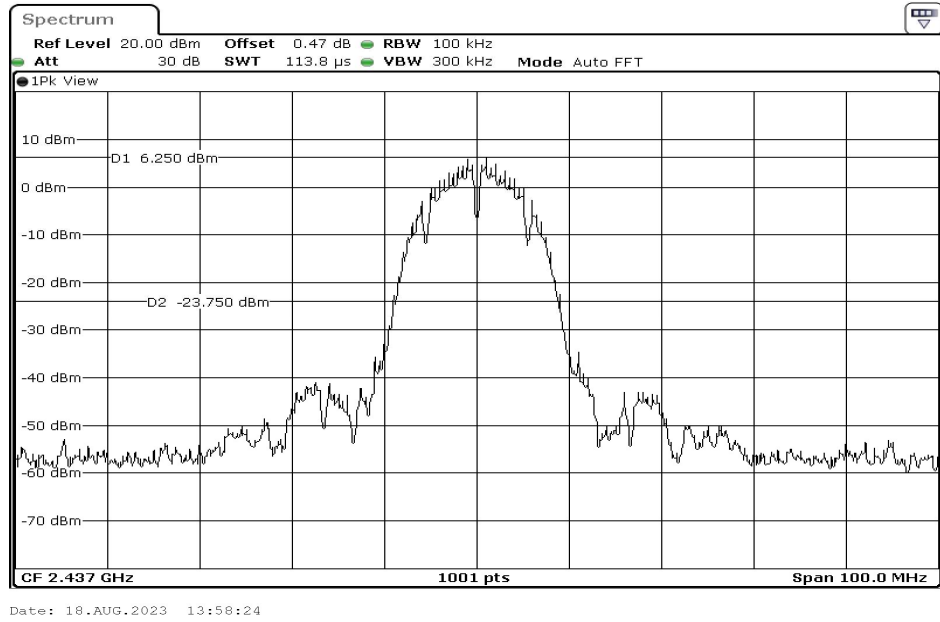

4	Output Power
---	--------------

Date: 18.AUG.2023 14:04:10

5	Output Power
---	--------------

Date: 18.AUG.2023 14:06:10

6	Output Power
---	--------------

Date: 18.AUG.2023 14:08:15

7	Output Power
---	--------------

Date: 18.AUG.2023 14:10:51

8	Output Power
---	--------------

Date: 18.AUG.2023 14:12:41

9	Output Power
---	--------------

Test Band				WLAN_2.4GHz			
Antenna				Ant 0			
Test Parameters for Channel Bandwidths							
Test Item	No.	Mode	Channel	Bandwidth	RU Tone	RB index	Verdict
100 kHz Bandwidth	1	802.11 b	2412	20 MHz	-	-	Pass
	2	802.11 b	2437	20 MHz	-	-	Pass
	3	802.11 b	2462	20 MHz	-	-	Pass
	4	802.11 g	2412	20 MHz	-	-	Pass
	5	802.11 g	2437	20 MHz	-	-	Pass
	6	802.11 g	2462	20 MHz	-	-	Pass
	7	802.11 n20	2412	20 MHz	-	-	Pass
	8	802.11 n20	2437	20 MHz	-	-	Pass
	9	802.11 n20	2462	20 MHz	-	-	Pass

Date: 18.AUG.2023 13:55:57

1	100 kHz Bandwidth
---	-------------------

Date: 18.AUG.2023 13:56:03

1.1	100 kHz Bandwidth
-----	-------------------

2	100 kHz Bandwidth
---	-------------------

2.1	100 kHz Bandwidth
-----	-------------------

Date: 18.AUG.2023 13:58:38

2.2	100 kHz Bandwidth
-----	-------------------

Date: 18.AUG.2023 14:00:17

3	100 kHz Bandwidth
---	-------------------

Date: 18.AUG.2023 14:00:24

3.1	100 kHz Bandwidth
-----	-------------------