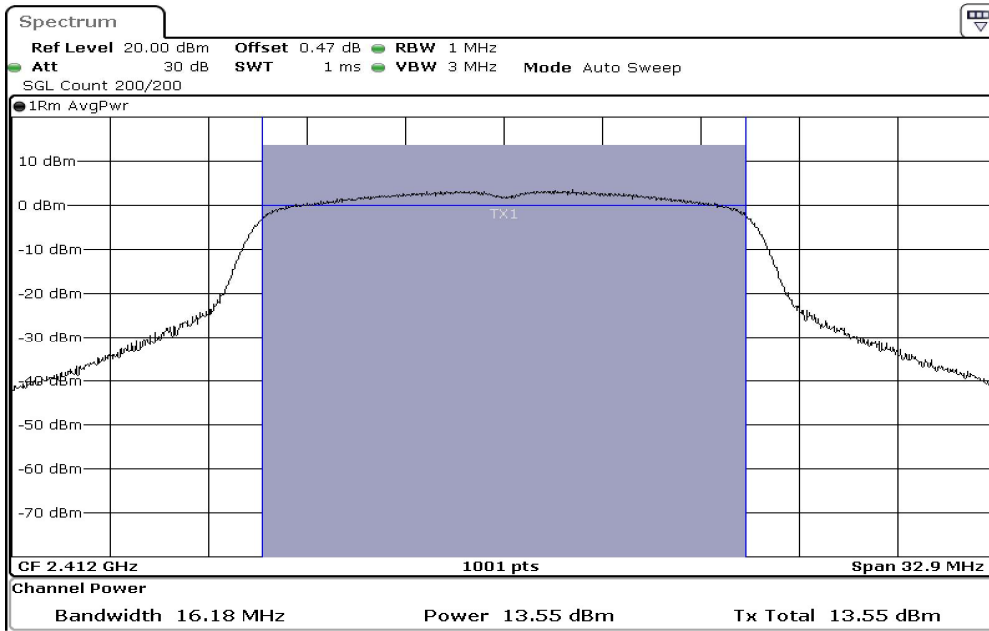

Date: 18.AUG.2023 13:55:23

1	Output Power
---	--------------

Date: 18.AUG.2023 13:57:50

2	Output Power
---	--------------

Date: 18.AUG.2023 13:59:44

3	Output Power
---	--------------

Date: 18.AUG.2023 14:02:14