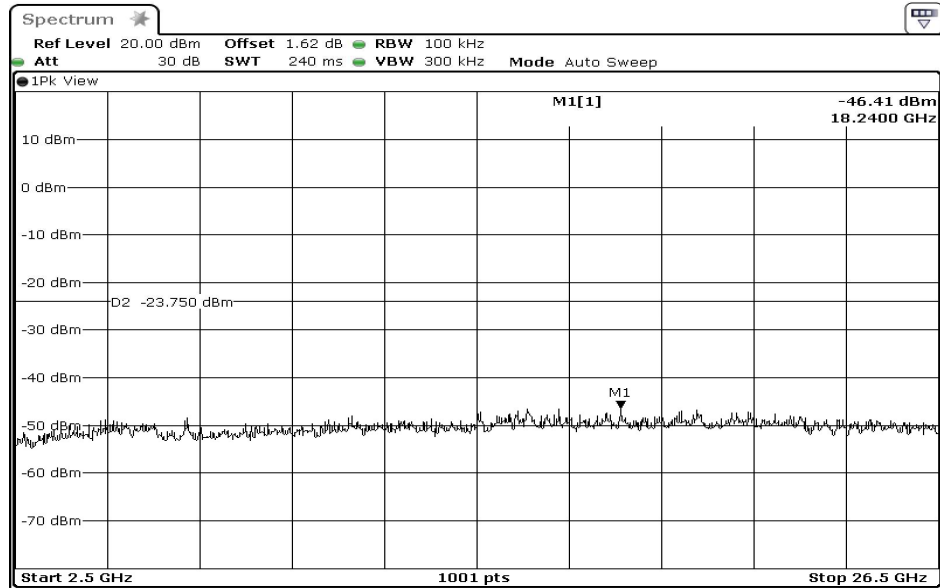

Date: 18.AUG.2023 13:55:57

1	100 kHz Bandwidth
---	-------------------

Date: 18.AUG.2023 13:56:03

1.1	100 kHz Bandwidth
-----	-------------------

2	100 kHz Bandwidth
---	-------------------

2.1	100 kHz Bandwidth
-----	-------------------