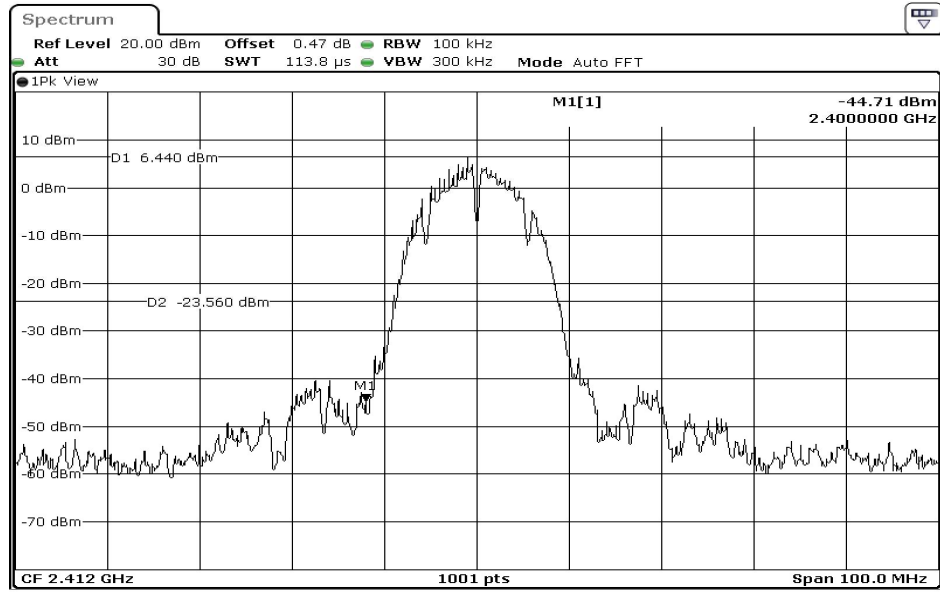

Date: 18.AUG.2023 14:10:51

8	Output Power
---	--------------

Date: 18.AUG.2023 14:12:41

9	Output Power
---	--------------

Test Band				WLAN_2.4GHz			
Antenna				Ant 0			
Test Parameters for Channel Bandwidths							
Test Item	No.	Mode	Channel	Bandwidth	RU Tone	RB index	Verdict
100 kHz Bandwidth	1	802.11 b	2412	20 MHz	-	-	Pass
	2	802.11 b	2437	20 MHz	-	-	Pass
	3	802.11 b	2462	20 MHz	-	-	Pass
	4	802.11 g	2412	20 MHz	-	-	Pass
	5	802.11 g	2437	20 MHz	-	-	Pass
	6	802.11 g	2462	20 MHz	-	-	Pass
	7	802.11 n20	2412	20 MHz	-	-	Pass
	8	802.11 n20	2437	20 MHz	-	-	Pass
	9	802.11 n20	2462	20 MHz	-	-	Pass

Date: 18.AUG.2023 13:55:57

1	100 kHz Bandwidth
---	-------------------

Date: 18.AUG.2023 13:56:03

1.1	100 kHz Bandwidth
-----	-------------------

2	100 kHz Bandwidth
---	-------------------

2.1	100 kHz Bandwidth
-----	-------------------