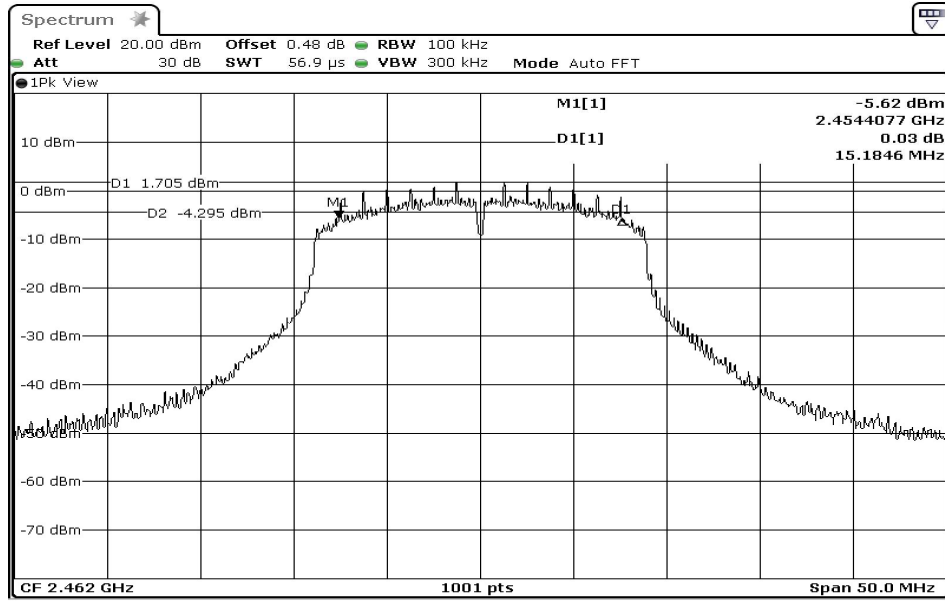

Date: 13.SEP.2023 10:49:29

7	6dB Bandwidth
---	---------------

Date: 13.SEP.2023 10:49:51

8	6dB Bandwidth
---	---------------

Date: 13.SEP.2023 10:50:13

9	6dB Bandwidth
---	---------------

Test Band				WLAN_2.4GHz			
Antenna				Ant 0			
Test Parameters for Channel Bandwidths							
Test Item	No.	Mode	Channel	Bandwidth	RU Tone	RB index	Verdict
Output Power	1	802.11 b	2412	20 MHz	-	-	Pass
	2	802.11 b	2437	20 MHz	-	-	Pass
	3	802.11 b	2462	20 MHz	-	-	Pass
	4	802.11 g	2412	20 MHz	-	-	Pass
	5	802.11 g	2437	20 MHz	-	-	Pass
	6	802.11 g	2462	20 MHz	-	-	Pass
	7	802.11 n20	2412	20 MHz	-	-	Pass
	8	802.11 n20	2437	20 MHz	-	-	Pass
	9	802.11 n20	2462	20 MHz	-	-	Pass

Date: 18.AUG.2023 13:55:23

1	Output Power
---	--------------

Date: 18.AUG.2023 13:57:50

2	Output Power
---	--------------

Date: 18.AUG.2023 13:59:44

3	Output Power
---	--------------

Date: 18.AUG.2023 14:02:14