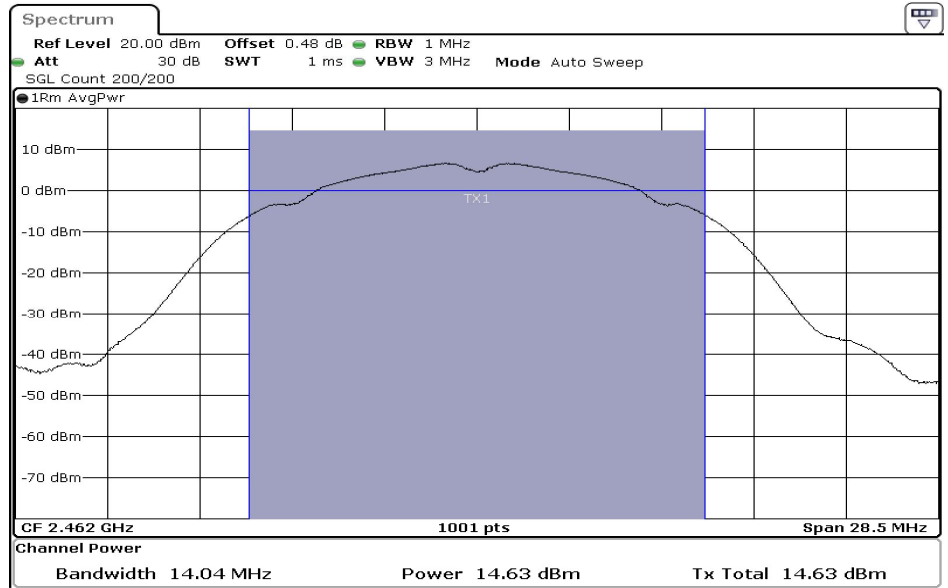

Date: 18.AUG.2023 13:59:44

3	Output Power