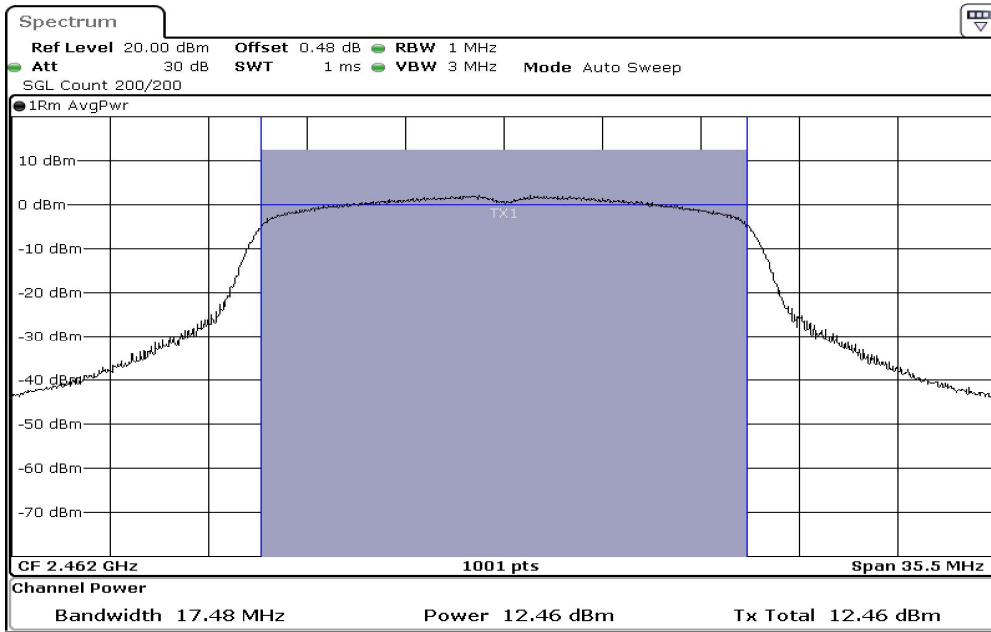

4	Output Power
---	--------------

Date: 18.AUG.2023 14:04:10

5	Output Power
---	--------------

Date: 18.AUG.2023 14:06:10

6	Output Power
---	--------------

Date: 18.AUG.2023 14:08:15

7	Output Power
---	--------------

Date: 18.AUG.2023 14:10:51

8	Output Power
---	--------------

Date: 18.AUG.2023 14:12:41

9	Output Power
---	--------------

Test Band				WLAN_2.4GHz			
Antenna				Ant 0			
Test Parameters for Channel Bandwidths							
Test Item	No.	Mode	Channel	Bandwidth	RU Tone	RB index	Verdict
100 kHz Bandwidth	1	802.11 b	2412	20 MHz	-	-	Pass
	2	802.11 b	2437	20 MHz	-	-	Pass
	3	802.11 b	2462	20 MHz	-	-	Pass
	4	802.11 g	2412	20 MHz	-	-	Pass
	5	802.11 g	2437	20 MHz	-	-	Pass
	6	802.11 g	2462	20 MHz	-	-	Pass
	7	802.11 n20	2412	20 MHz	-	-	Pass
	8	802.11 n20	2437	20 MHz	-	-	Pass
	9	802.11 n20	2462	20 MHz	-	-	Pass