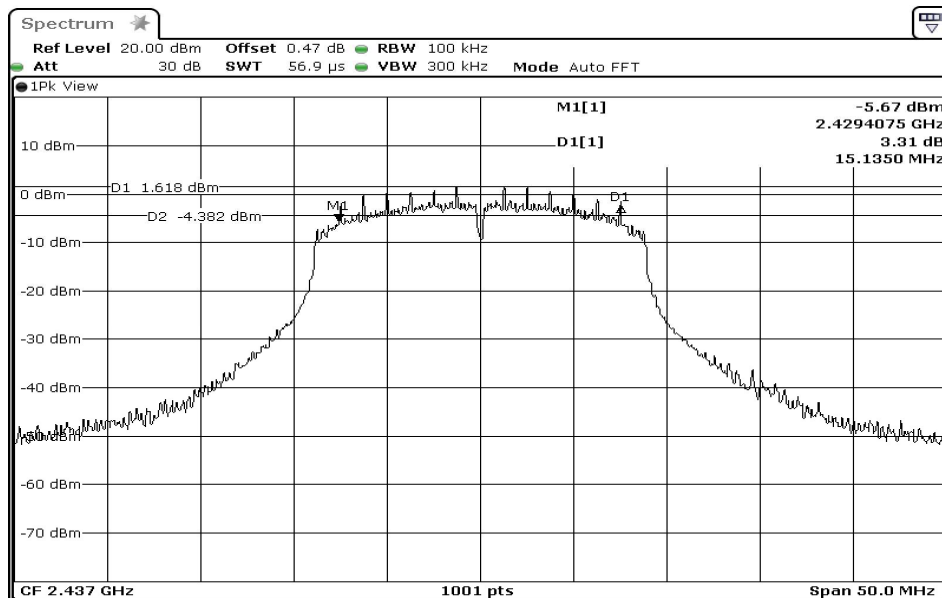

Date: 13.SEP.2023 10:49:29

7	6dB Bandwidth
---	---------------

Date: 13.SEP.2023 10:49:51

8	6dB Bandwidth
---	---------------

Date: 13.SEP.2023 10:50:13

9	6dB Bandwidth
---	---------------

Test Band				WLAN_2.4GHz			
Antenna				Ant 0			
Test Parameters for Channel Bandwidths							
Test Item	No.	Mode	Channel	Bandwidth	RU Tone	RB index	Verdict
Output Power	1	802.11 b	2412	20 MHz	-	-	Pass
	2	802.11 b	2437	20 MHz	-	-	Pass
	3	802.11 b	2462	20 MHz	-	-	Pass
	4	802.11 g	2412	20 MHz	-	-	Pass
	5	802.11 g	2437	20 MHz	-	-	Pass
	6	802.11 g	2462	20 MHz	-	-	Pass
	7	802.11 n20	2412	20 MHz	-	-	Pass
	8	802.11 n20	2437	20 MHz	-	-	Pass
	9	802.11 n20	2462	20 MHz	-	-	Pass