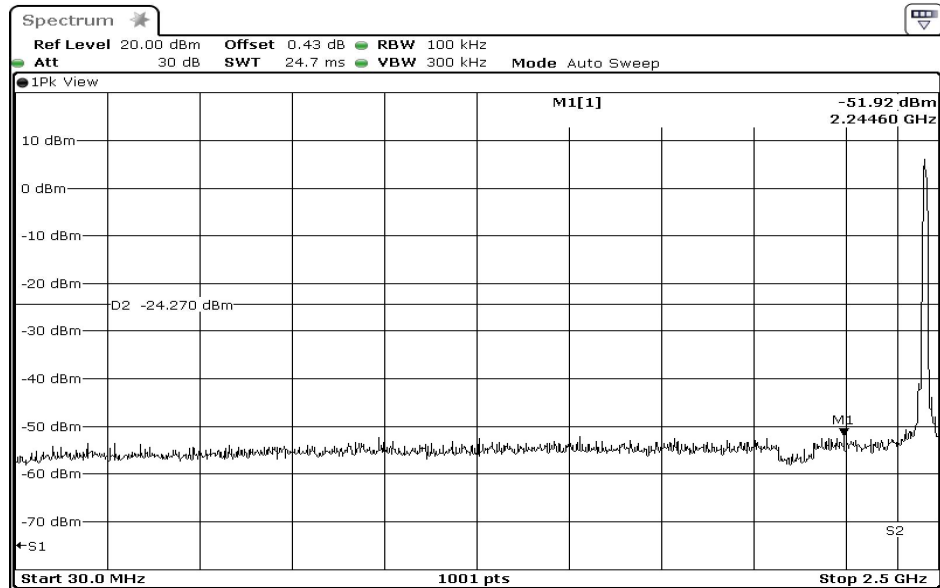

Date: 18.AUG.2023 14:00:24

3.1	100 kHz Bandwidth