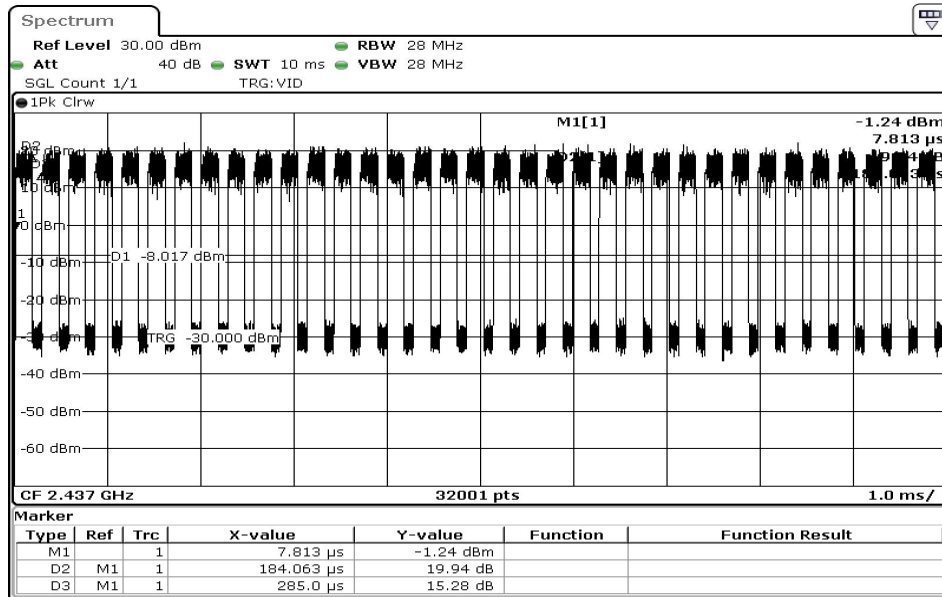

Date: 22.SEP.2023 14:53:26

19 Duty Cycle

Date: 22.SEP.2023 14:53:48

20 Duty Cycle

Test Band				WLAN_2.4GHz			
Antenna				Ant 0			
Test Parameters for Channel Bandwidths							
Test Item	No.	Mode	Channel	Bandwidth	RU Tone	RB index	Verdict
	1	802.11 b	2412	20 MHz	-	-	Pass
	2	802.11 b	2437	20 MHz	-	-	Pass
	3	802.11 b	2462	20 MHz	-	-	Pass
	4	802.11 g	2412	20 MHz	-	-	Pass
99% Occupied Bandwidth	5	802.11 g	2437	20 MHz	-	-	Pass
	6	802.11 g	2462	20 MHz	-	-	Pass
	7	802.11 n20	2412	20 MHz	-	-	Pass
	8	802.11 n20	2437	20 MHz	-	-	Pass
	9	802.11 n20	2462	20 MHz	-	-	Pass