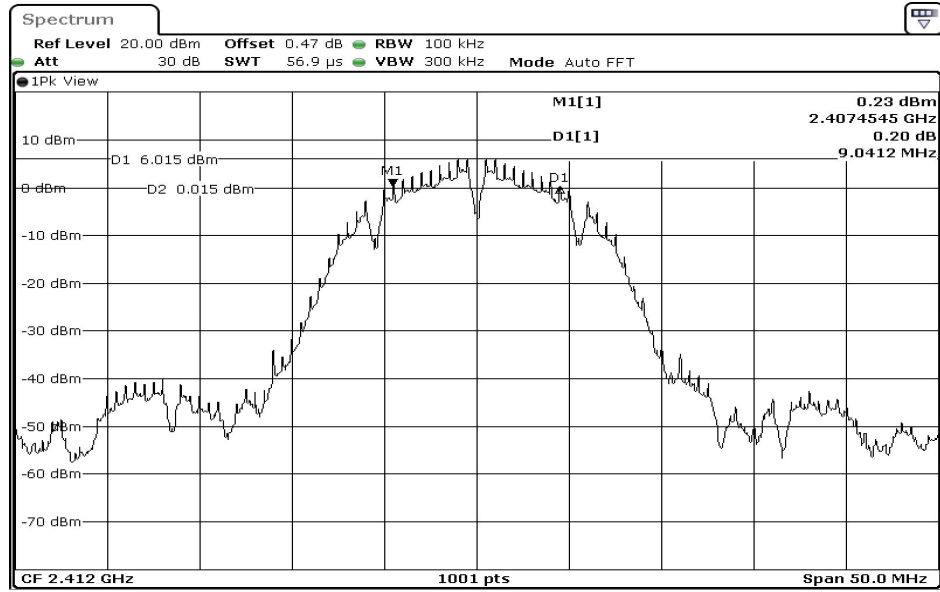

Date: 18.AUG.2023 14:08:06

7	99% Occupied Bandwidth
---	------------------------

Date: 18.AUG.2023 14:10:41

8	99% Occupied Bandwidth
---	------------------------

Date: 18.AUG.2023 14:12:31

9	99% Occupied Bandwidth
---	------------------------

Test Band				WLAN_2.4GHz			
Antenna				Ant 0			
Test Parameters for Channel Bandwidths							
Test Item	No.	Mode	Channel	Bandwidth	RU Tone	RB index	Verdict
6dB Bandwidth	1	802.11 b	2412	20 MHz	-	-	Pass
	2	802.11 b	2437	20 MHz	-	-	Pass
	3	802.11 b	2462	20 MHz	-	-	Pass
	4	802.11 g	2412	20 MHz	-	-	Pass
	5	802.11 g	2437	20 MHz	-	-	Pass
	6	802.11 g	2462	20 MHz	-	-	Pass
	7	802.11 n20	2412	20 MHz	-	-	Pass
	8	802.11 n20	2437	20 MHz	-	-	Pass
	9	802.11 n20	2462	20 MHz	-	-	Pass