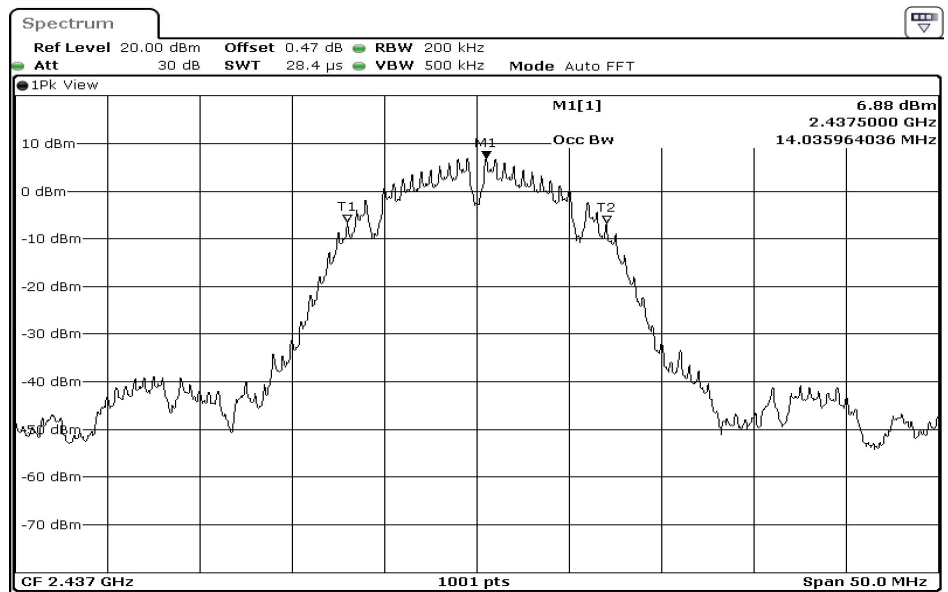

Date: 22.SEP.2023 14:53:26

19 Duty Cycle

Date: 22.SEP.2023 14:53:48

20 Duty Cycle

Test Band				WLAN_2.4GHz			
Antenna				Ant 0			
Test Parameters for Channel Bandwidths							
Test Item	No.	Mode	Channel	Bandwidth	RU Tone	RB index	Verdict
	1	802.11 b	2412	20 MHz	-	-	Pass
	2	802.11 b	2437	20 MHz	-	-	Pass
	3	802.11 b	2462	20 MHz	-	-	Pass
	4	802.11 g	2412	20 MHz	-	-	Pass
99% Occupied Bandwidth	5	802.11 g	2437	20 MHz	-	-	Pass
	6	802.11 g	2462	20 MHz	-	-	Pass
	7	802.11 n20	2412	20 MHz	-	-	Pass
	8	802.11 n20	2437	20 MHz	-	-	Pass
	9	802.11 n20	2462	20 MHz	-	-	Pass

Date: 18.AUG.2023 13:55:14

1	99% Occupied Bandwidth
---	------------------------

Date: 18.AUG.2023 13:57:41

2	99% Occupied Bandwidth
---	------------------------

3	99% Occupied Bandwidth
---	------------------------