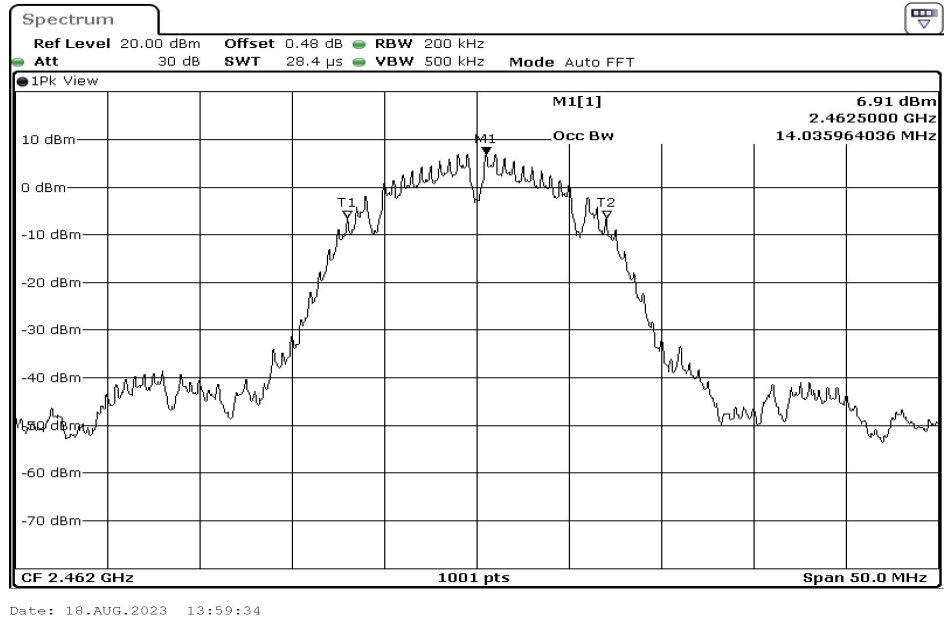

Date: 22.SEP.2023 14:53:26

19 Duty Cycle

Date: 22.SEP.2023 14:53:48

20 Duty Cycle

Test Band				WLAN_2.4GHz			
Antenna				Ant 0			
Test Parameters for Channel Bandwidths							
Test Item	No.	Mode	Channel	Bandwidth	RU Tone	RB index	Verdict
	1	802.11 b	2412	20 MHz	-	-	Pass
	2	802.11 b	2437	20 MHz	-	-	Pass
	3	802.11 b	2462	20 MHz	-	-	Pass
	4	802.11 g	2412	20 MHz	-	-	Pass
99% Occupied Bandwidth	5	802.11 g	2437	20 MHz	-	-	Pass
	6	802.11 g	2462	20 MHz	-	-	Pass
	7	802.11 n20	2412	20 MHz	-	-	Pass
	8	802.11 n20	2437	20 MHz	-	-	Pass
	9	802.11 n20	2462	20 MHz	-	-	Pass

Date: 18.AUG.2023 13:55:14

1	99% Occupied Bandwidth
---	------------------------

Date: 18.AUG.2023 13:57:41

2	99% Occupied Bandwidth
---	------------------------

3	99% Occupied Bandwidth
---	------------------------