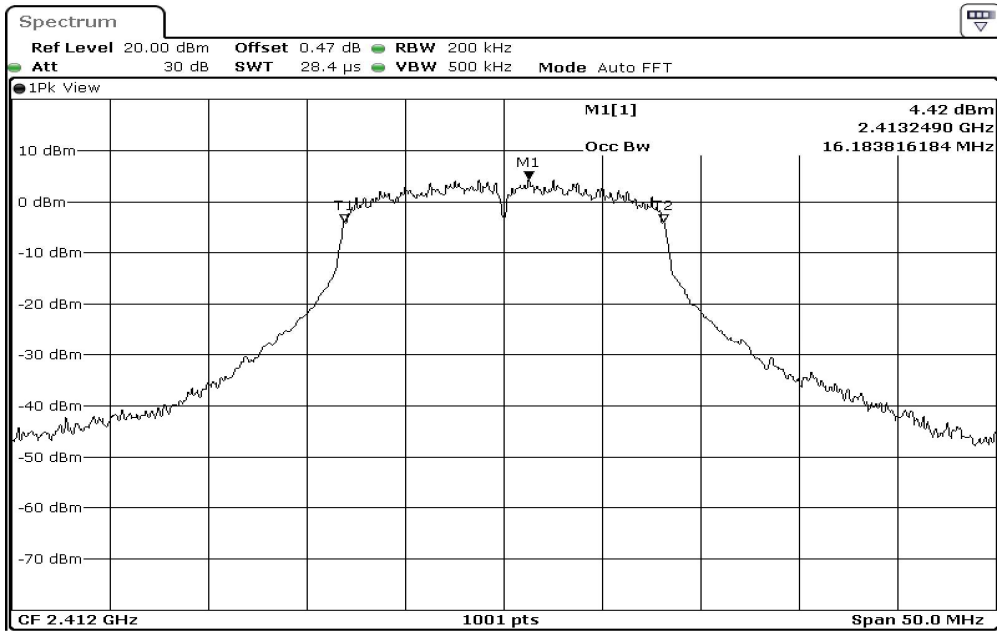

Date: 18.AUG.2023 13:55:14

1	99% Occupied Bandwidth
---	------------------------

Date: 18.AUG.2023 13:57:41

2	99% Occupied Bandwidth
---	------------------------

3	99% Occupied Bandwidth
---	------------------------

Date: 18.AUG.2023 14:02:05

4	99% Occupied Bandwidth
---	------------------------

Date: 18.AUG.2023 14:04:01

5	99% Occupied Bandwidth
---	------------------------

Date: 18.AUG.2023 14:06:00

6	99% Occupied Bandwidth
---	------------------------