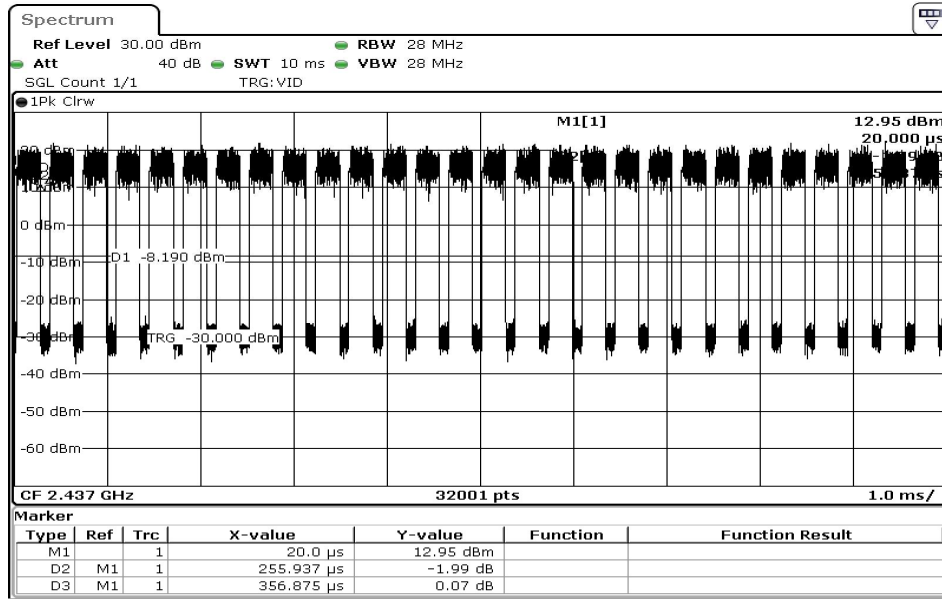

Date: 22.SEP.2023 14:52:44

17	Duty Cycle