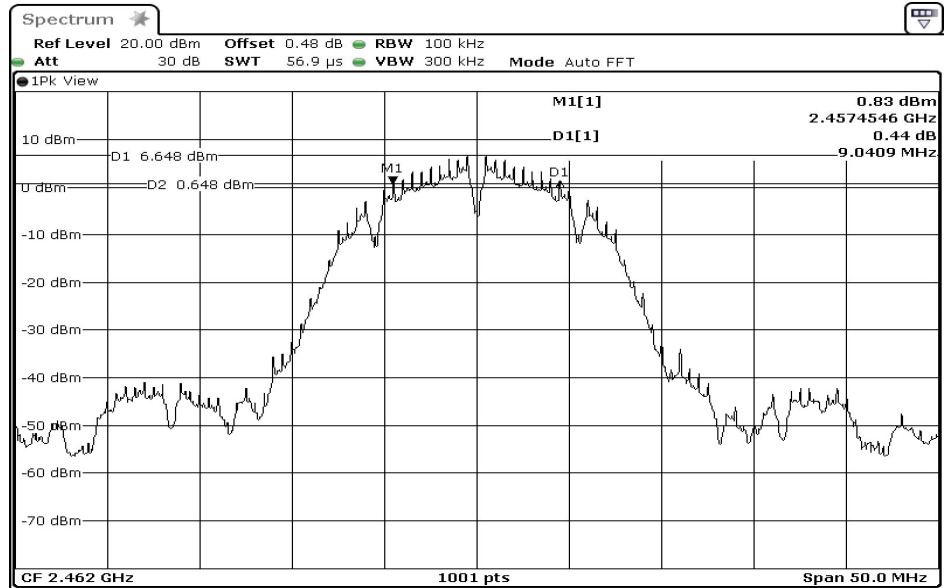

Date: 18.AUG.2023 14:08:06

7	99% Occupied Bandwidth
---	------------------------

Date: 18.AUG.2023 14:10:41

8	99% Occupied Bandwidth
---	------------------------

Date: 18.AUG.2023 14:12:31

9	99% Occupied Bandwidth
---	------------------------

Test Band				WLAN_2.4GHz			
Antenna				Ant 0			
Test Parameters for Channel Bandwidths							
Test Item	No.	Mode	Channel	Bandwidth	RU Tone	RB index	Verdict
6dB Bandwidth	1	802.11 b	2412	20 MHz	-	-	Pass
	2	802.11 b	2437	20 MHz	-	-	Pass
	3	802.11 b	2462	20 MHz	-	-	Pass
	4	802.11 g	2412	20 MHz	-	-	Pass
	5	802.11 g	2437	20 MHz	-	-	Pass
	6	802.11 g	2462	20 MHz	-	-	Pass
	7	802.11 n20	2412	20 MHz	-	-	Pass
	8	802.11 n20	2437	20 MHz	-	-	Pass
	9	802.11 n20	2462	20 MHz	-	-	Pass

Date: 13.SEP.2023 10:45:57

1	6dB Bandwidth
---	---------------

Date: 13.SEP.2023 10:46:26

2	6dB Bandwidth
---	---------------

Date: 13.SEP.2023 10:47:06

3	6dB Bandwidth
---	---------------

Date: 13.SEP.2023 10:48:00

4	6dB Bandwidth
---	---------------

Date: 13.SEP.2023 10:48:24

5	6dB Bandwidth
---	---------------

Date: 13.SEP.2023 10:48:45

6	6dB Bandwidth
---	---------------