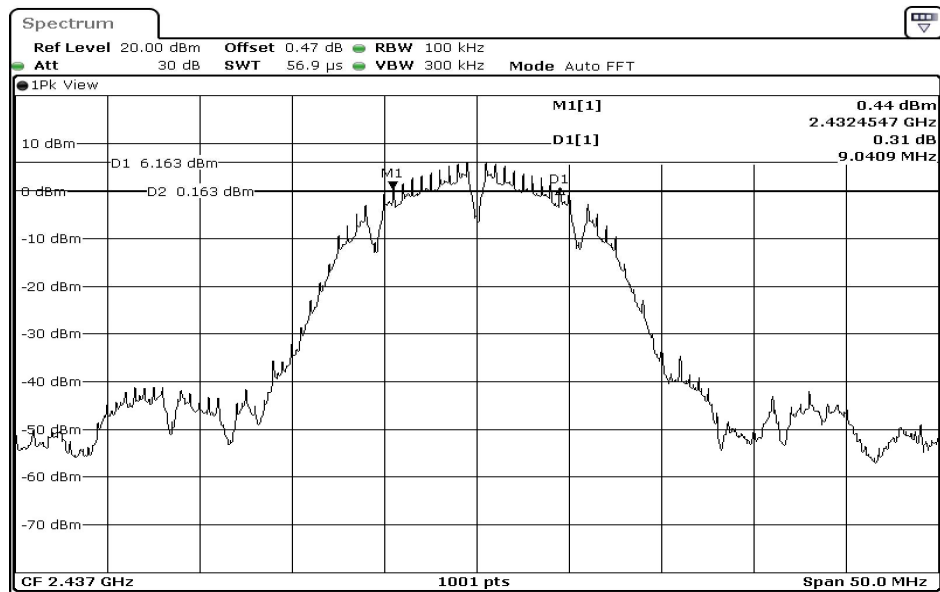

Date: 13.SEP.2023 10:46:26