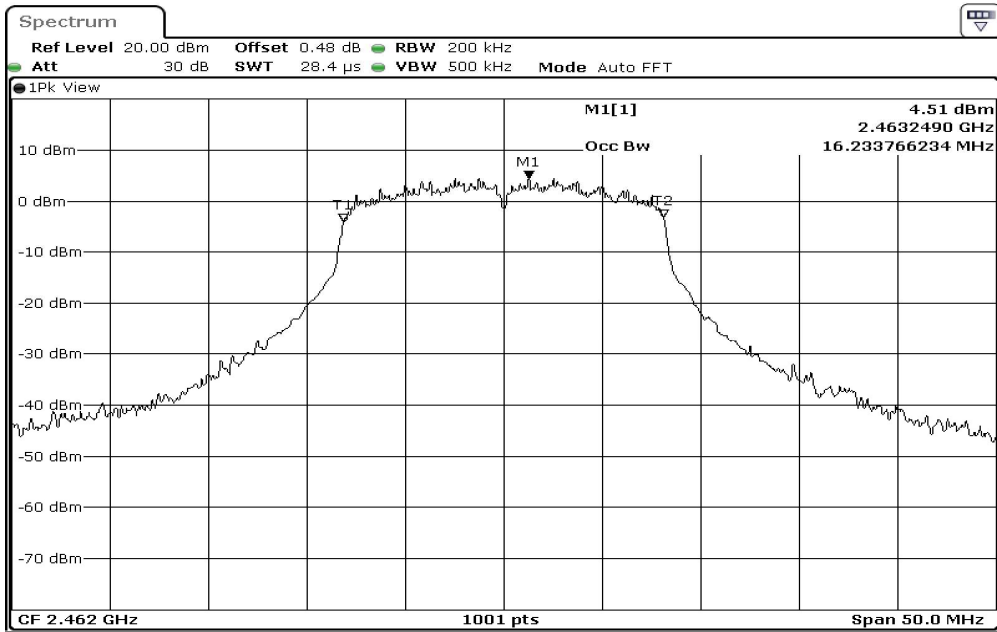

Date: 18.AUG.2023 13:55:14

1	99% Occupied Bandwidth
---	------------------------

Date: 18.AUG.2023 13:57:41

2	99% Occupied Bandwidth
---	------------------------

3	99% Occupied Bandwidth
---	------------------------

Date: 18.AUG.2023 14:02:05

4	99% Occupied Bandwidth
---	------------------------

Date: 18.AUG.2023 14:04:01

5	99% Occupied Bandwidth
---	------------------------

Date: 18.AUG.2023 14:06:00

6	99% Occupied Bandwidth
---	------------------------

Date: 18.AUG.2023 14:08:06

7	99% Occupied Bandwidth
---	------------------------

Date: 18.AUG.2023 14:10:41

8	99% Occupied Bandwidth
---	------------------------

Date: 18.AUG.2023 14:12:31

9	99% Occupied Bandwidth
---	------------------------