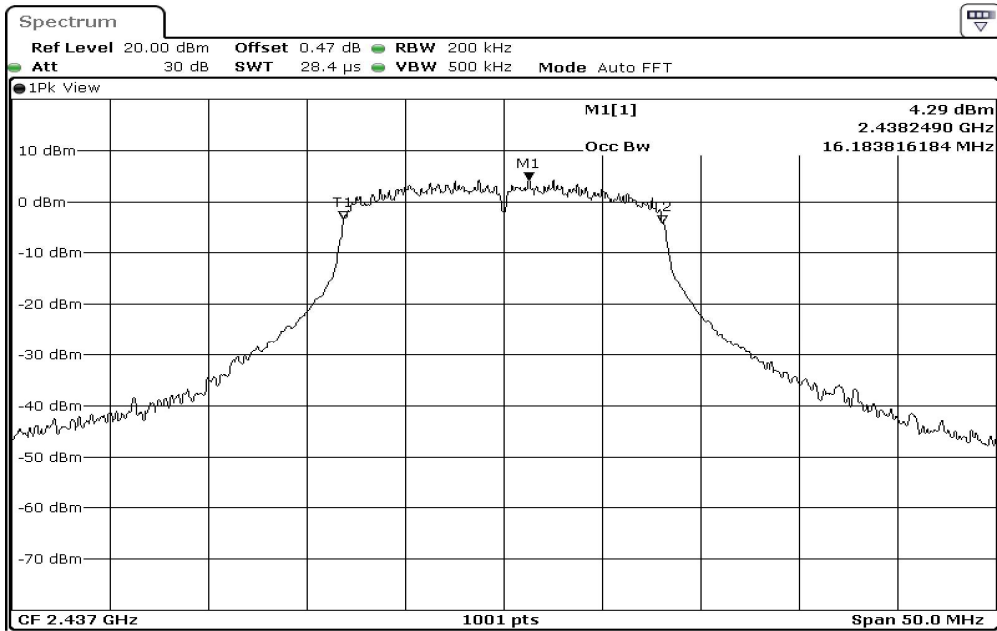

Date: 18.AUG.2023 13:55:14

1	99% Occupied Bandwidth
---	------------------------

Date: 18.AUG.2023 13:57:41

2	99% Occupied Bandwidth
---	------------------------

3	99% Occupied Bandwidth
---	------------------------

Date: 18.AUG.2023 14:02:05

4	99% Occupied Bandwidth
---	------------------------

Date: 18.AUG.2023 14:04:01

5	99% Occupied Bandwidth
---	------------------------

Date: 18.AUG.2023 14:06:00

6	99% Occupied Bandwidth
---	------------------------