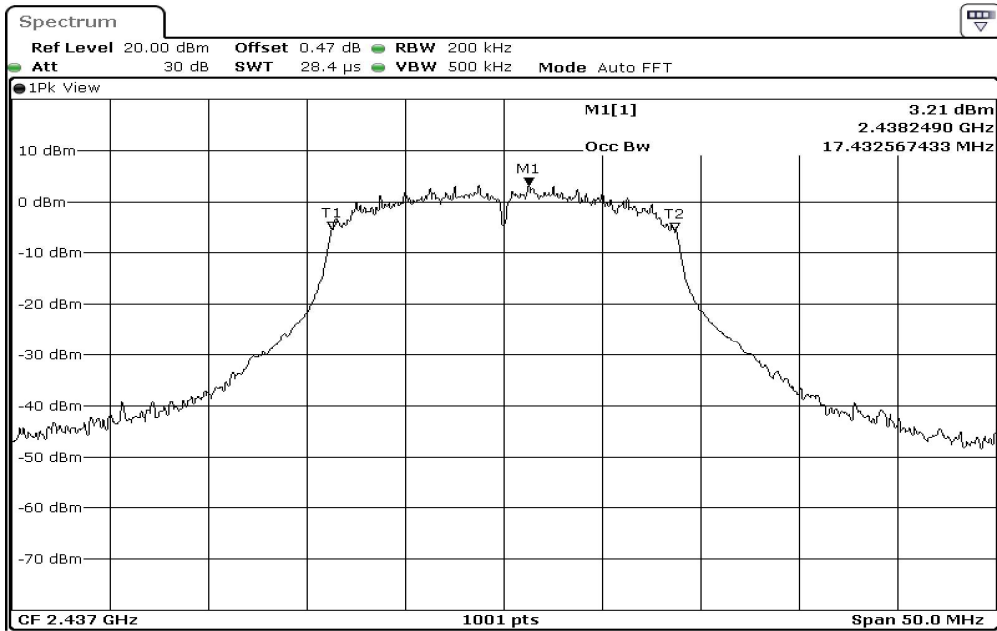

Date: 18.AUG.2023 14:02:05

4	99% Occupied Bandwidth
---	------------------------

Date: 18.AUG.2023 14:04:01

5	99% Occupied Bandwidth
---	------------------------

Date: 18.AUG.2023 14:06:00

6	99% Occupied Bandwidth
---	------------------------

Date: 18.AUG.2023 14:08:06

7	99% Occupied Bandwidth
---	------------------------

Date: 18.AUG.2023 14:10:41

8	99% Occupied Bandwidth
---	------------------------

Date: 18.AUG.2023 14:12:31

9	99% Occupied Bandwidth
---	------------------------