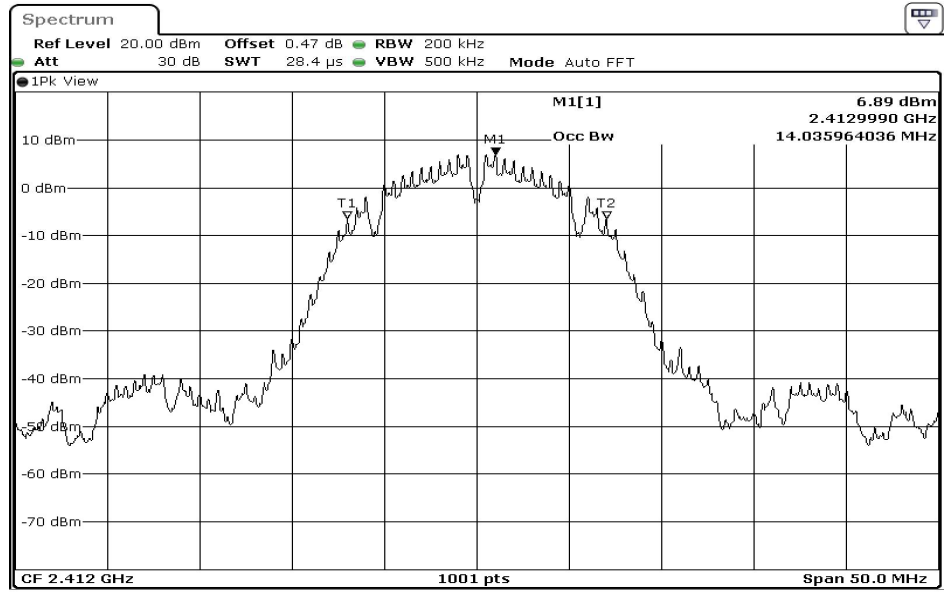

Date: 22.SEP.2023 14:53:26

19 Duty Cycle

Date: 22.SEP.2023 14:53:48

20 Duty Cycle

Test Band				WLAN_2.4GHz			
Antenna				Ant 0			
Test Parameters for Channel Bandwidths							
Test Item	No.	Mode	Channel	Bandwidth	RU Tone	RB index	Verdict
	1	802.11 b	2412	20 MHz	-	-	Pass
	2	802.11 b	2437	20 MHz	-	-	Pass
	3	802.11 b	2462	20 MHz	-	-	Pass
	4	802.11 g	2412	20 MHz	-	-	Pass
99% Occupied Bandwidth	5	802.11 g	2437	20 MHz	-	-	Pass
	6	802.11 g	2462	20 MHz	-	-	Pass
	7	802.11 n20	2412	20 MHz	-	-	Pass
	8	802.11 n20	2437	20 MHz	-	-	Pass
	9	802.11 n20	2462	20 MHz	-	-	Pass

Date: 18.AUG.2023 13:55:14

1	99% Occupied Bandwidth
---	------------------------

Date: 18.AUG.2023 13:57:41

2	99% Occupied Bandwidth
---	------------------------

3	99% Occupied Bandwidth
---	------------------------