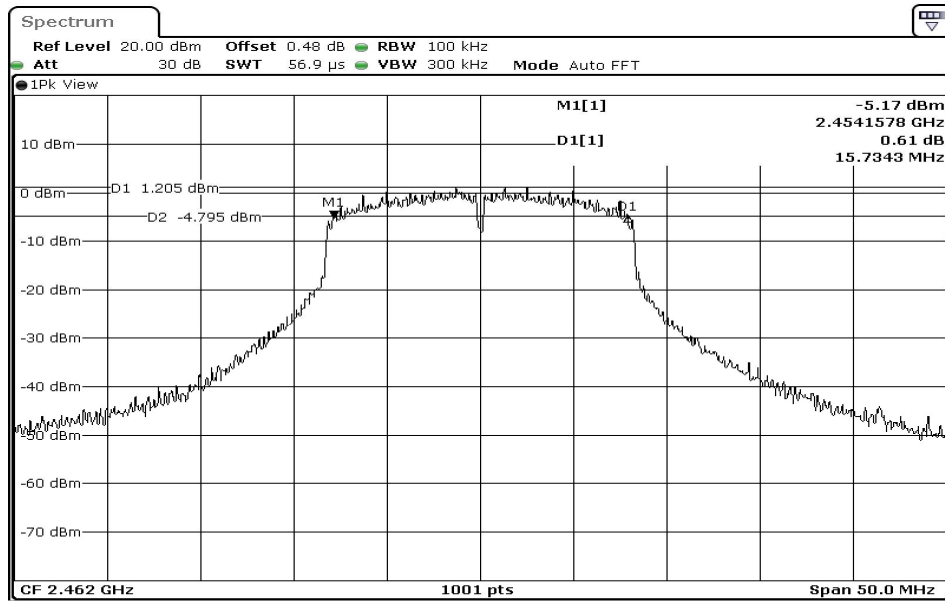

Date: 13.SEP.2023 10:45:57

1	6dB Bandwidth
---	---------------

Date: 13.SEP.2023 10:46:26

2	6dB Bandwidth
---	---------------

Date: 13.SEP.2023 10:47:06

3	6dB Bandwidth
---	---------------

Date: 13.SEP.2023 10:48:00

4	6dB Bandwidth
---	---------------

Date: 13.SEP.2023 10:48:24

5	6dB Bandwidth
---	---------------

Date: 13.SEP.2023 10:48:45

6	6dB Bandwidth
---	---------------