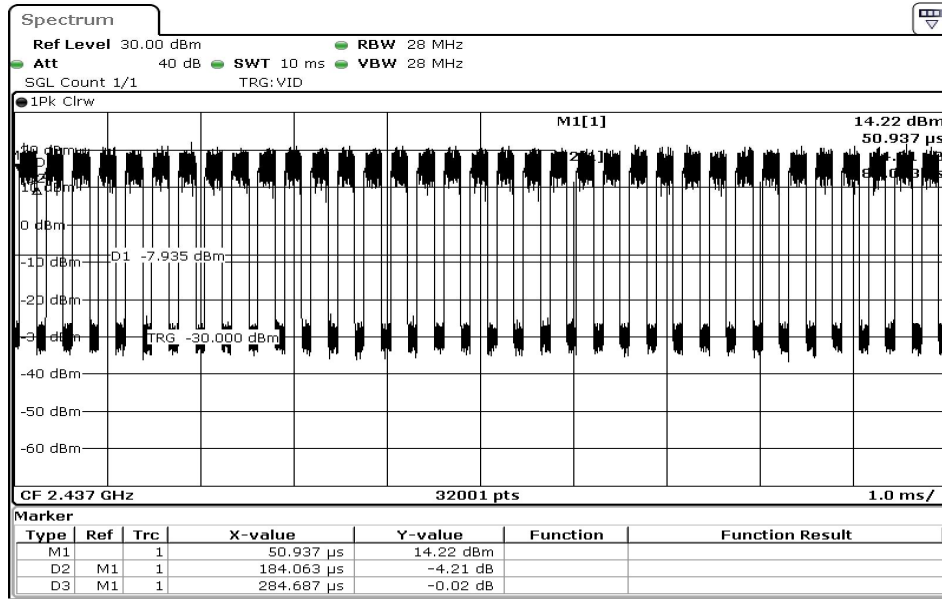

Date: 22.SEP.2023 14:53:26

19 Duty Cycle

Date: 22.SEP.2023 14:53:48

20 Duty Cycle

Test Band				WLAN_2.4GHz			
Antenna				Ant 0			
Test Parameters for Channel Bandwidths							
Test Item	No.	Mode	Channel	Bandwidth	RU Tone	RB index	Verdict
	1	802.11 b	2412	20 MHz	-	-	Pass
	2	802.11 b	2437	20 MHz	-	-	Pass
	3	802.11 b	2462	20 MHz	-	-	Pass
	4	802.11 g	2412	20 MHz	-	-	Pass
99% Occupied Bandwidth	5	802.11 g	2437	20 MHz	-	-	Pass
	6	802.11 g	2462	20 MHz	-	-	Pass
	7	802.11 n20	2412	20 MHz	-	-	Pass
	8	802.11 n20	2437	20 MHz	-	-	Pass
	9	802.11 n20	2462	20 MHz	-	-	Pass