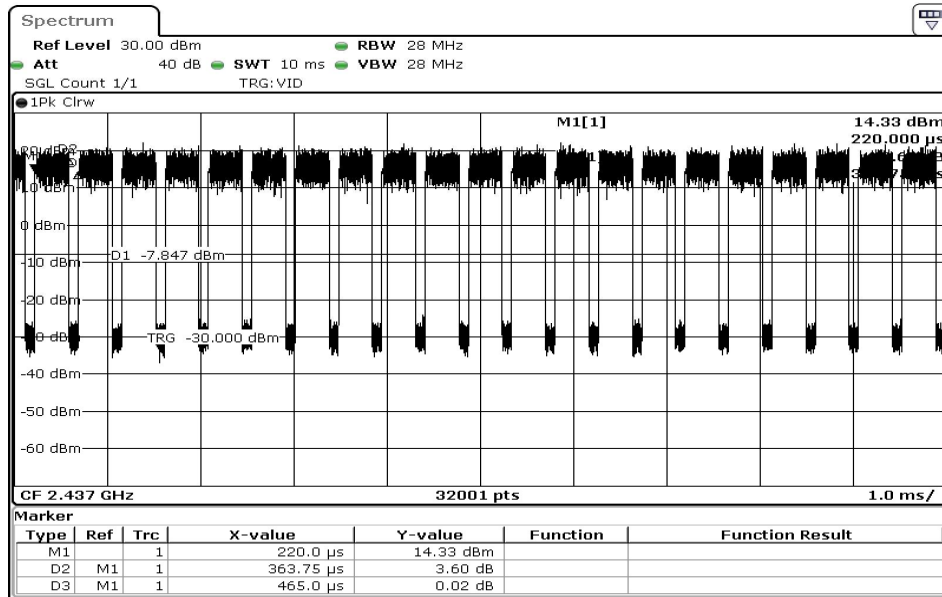

Date: 22.SEP.2023 14:52:22

16	Duty Cycle