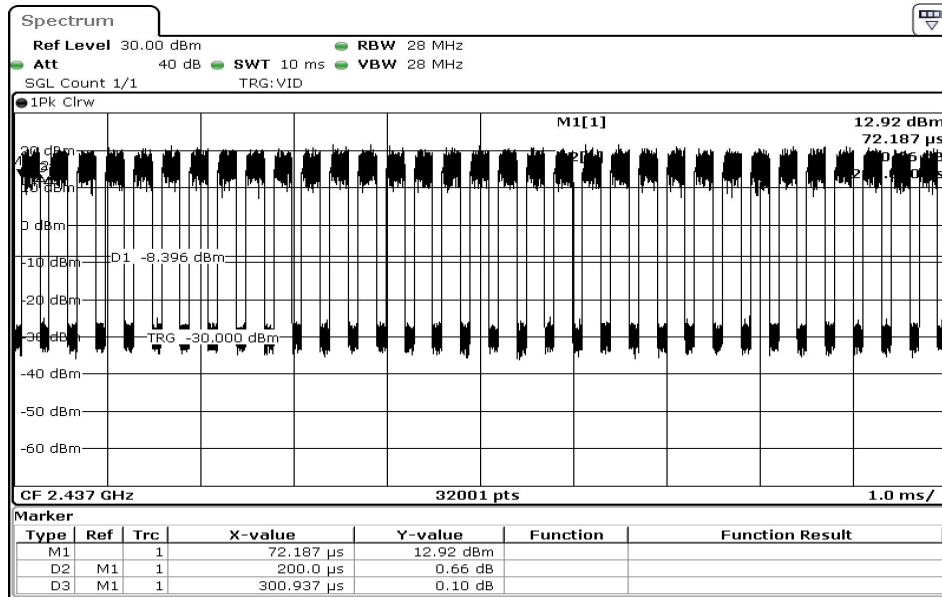

Date: 22.SEP.2023 14:53:04

18	Duty Cycle