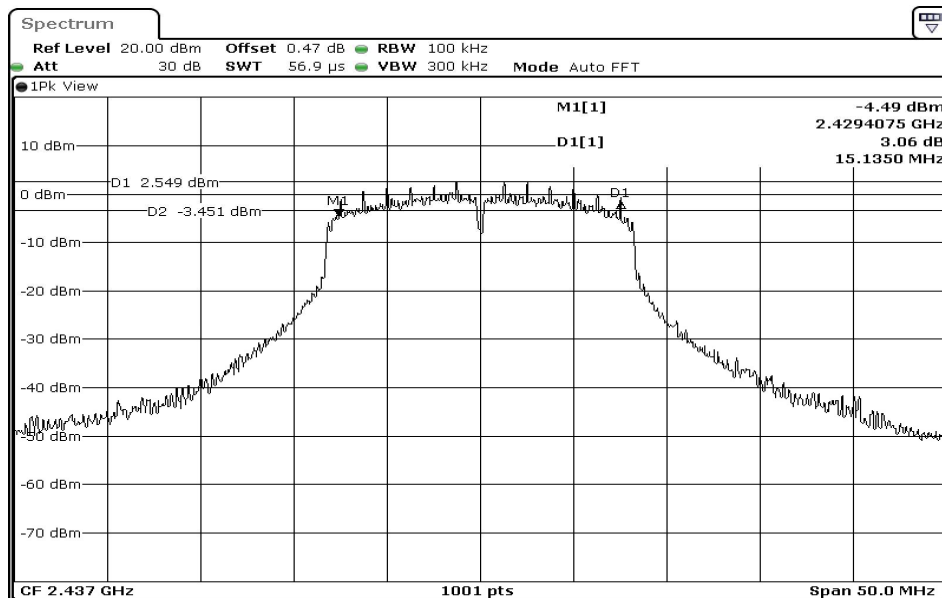

Test Band				WLAN_2.4GHz			
Antenna				Ant 0			
Test Parameters for Channel Bandwidths							
Test Item	No.	Mode	Channel	Bandwidth	RU Tone	RB index	Verdict
6dB Bandwidth	1	802.11 b	2412	20 MHz	-	-	Pass
	2	802.11 b	2437	20 MHz	-	-	Pass
	3	802.11 b	2462	20 MHz	-	-	Pass
	4	802.11 g	2412	20 MHz	-	-	Pass
	5	802.11 g	2437	20 MHz	-	-	Pass
	6	802.11 g	2462	20 MHz	-	-	Pass
	7	802.11 n20	2412	20 MHz	-	-	Pass
	8	802.11 n20	2437	20 MHz	-	-	Pass
	9	802.11 n20	2462	20 MHz	-	-	Pass

Date: 13.SEP.2023 10:45:57

1	6dB Bandwidth
---	---------------

Date: 13.SEP.2023 10:46:26

2	6dB Bandwidth
---	---------------

Date: 13.SEP.2023 10:47:06

3	6dB Bandwidth
---	---------------

Date: 13.SEP.2023 10:48:00

4	6dB Bandwidth
---	---------------

Date: 13.SEP.2023 10:48:24

5	6dB Bandwidth
---	---------------

Date: 13.SEP.2023 10:48:45

6	6dB Bandwidth
---	---------------