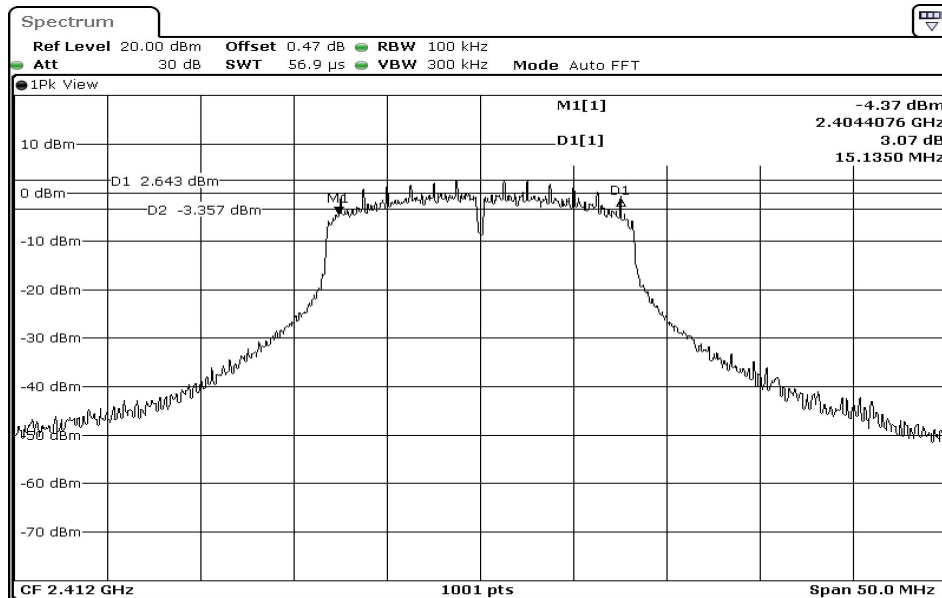

Test Band				WLAN_2.4GHz			
Antenna				Ant 0			
Test Parameters for Channel Bandwidths							
Test Item	No.	Mode	Channel	Bandwidth	RU Tone	RB index	Verdict
6dB Bandwidth	1	802.11 b	2412	20 MHz	-	-	Pass
	2	802.11 b	2437	20 MHz	-	-	Pass
	3	802.11 b	2462	20 MHz	-	-	Pass
	4	802.11 g	2412	20 MHz	-	-	Pass
	5	802.11 g	2437	20 MHz	-	-	Pass
	6	802.11 g	2462	20 MHz	-	-	Pass
	7	802.11 n20	2412	20 MHz	-	-	Pass
	8	802.11 n20	2437	20 MHz	-	-	Pass
	9	802.11 n20	2462	20 MHz	-	-	Pass

Date: 13.SEP.2023 10:45:57

1	6dB Bandwidth
---	---------------

Date: 13.SEP.2023 10:46:26

2	6dB Bandwidth
---	---------------

Date: 13.SEP.2023 10:47:06

3	6dB Bandwidth
---	---------------

Date: 13.SEP.2023 10:48:00

4	6dB Bandwidth
---	---------------

Date: 13.SEP.2023 10:48:24

5	6dB Bandwidth
---	---------------

Date: 13.SEP.2023 10:48:45

6	6dB Bandwidth
---	---------------