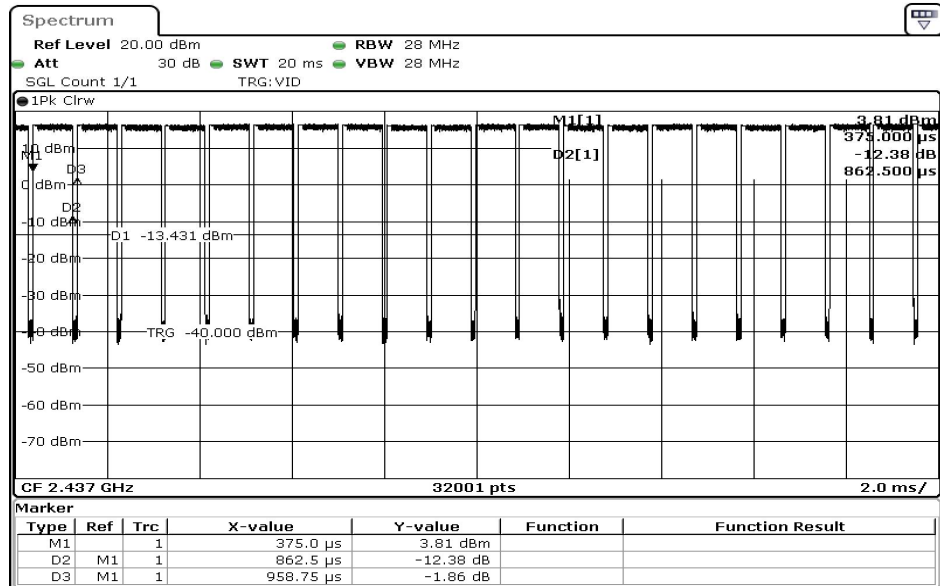

Date: 22.SEP.2023 14:41:19

1 Duty Cycle

Date: 22.SEP.2023 14:41:52

2 Duty Cycle

Date: 22.SEP.2023 14:42:31

3	Duty Cycle
---	------------

Date: 22.SEP.2023 14:43:33

4	Duty Cycle
---	------------

Date: 22.SEP.2023 14:47:10

5	Duty Cycle
---	------------

Date: 22.SEP.2023 14:47:39

6	Duty Cycle
---	------------

Date: 22.SEP.2023 14:48:02

7 Duty Cycle

Date: 22.SEP.2023 14:48:36

8 Duty Cycle