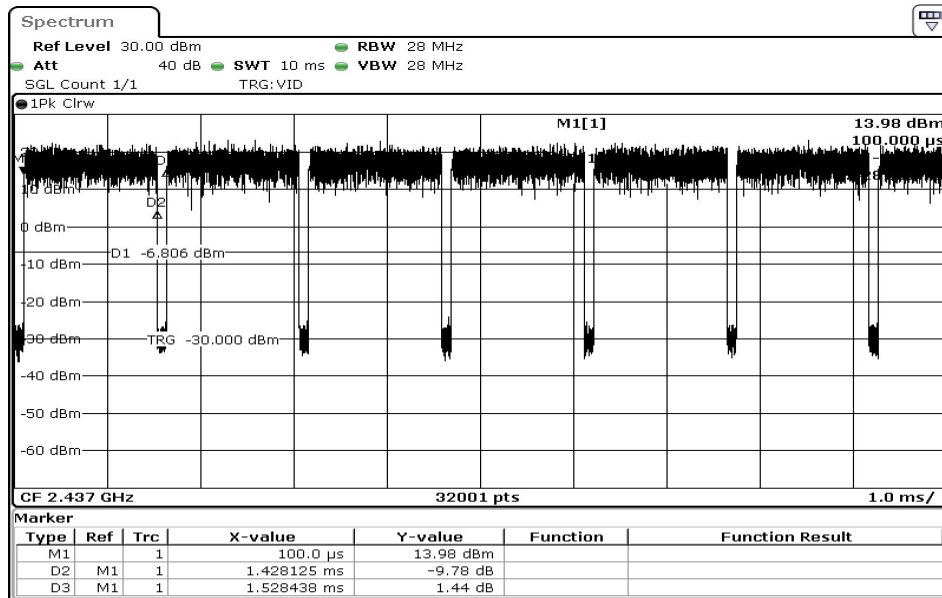

Test Band				WLAN_2.4GHz			
Antenna				Ant 0			
Test Parameters for Channel Bandwidths							
Test Item	No.	Mode	Rate	Bandwidth	RU Tone	RB index	Verdict
Duty Cycle	1	802.11 b	1	20 MHz	-	-	Pass
	2	802.11 b	2	20 MHz	-	-	Pass
	3	802.11 b	5.5	20 MHz	-	-	Pass
	4	802.11 b	11	20 MHz	-	-	Pass
	5	802.11 g	6	20 MHz	-	-	Pass
	6	802.11 g	9	20 MHz	-	-	Pass
	7	802.11 g	12	20 MHz	-	-	Pass
	8	802.11 g	18	20 MHz	-	-	Pass
	9	802.11 g	24	20 MHz	-	-	Pass
	10	802.11 g	36	20 MHz	-	-	Pass
	11	802.11 g	48	20 MHz	-	-	Pass
	12	802.11 g	54	20 MHz	-	-	Pass
	13	802.11 n20	MCS0	20 MHz	-	-	Pass
	14	802.11 n20	MCS1	20 MHz	-	-	Pass
	15	802.11 n20	MCS2	20 MHz	-	-	Pass
	16	802.11 n20	MCS3	20 MHz	-	-	Pass
	17	802.11 n20	MCS4	20 MHz	-	-	Pass
	18	802.11 n20	MCS5	20 MHz	-	-	Pass
	19	802.11 n20	MCS6	20 MHz	-	-	Pass
	20	802.11 n20	MCS7	20 MHz	-	-	Pass

Date: 22.SEP.2023 14:41:19

1 Duty Cycle

Date: 22.SEP.2023 14:41:52

2 Duty Cycle

Date: 22.SEP.2023 14:42:31

3	Duty Cycle
---	------------

Date: 22.SEP.2023 14:43:33

4	Duty Cycle
---	------------

Date: 22.SEP.2023 14:47:10

5	Duty Cycle
---	------------

Date: 22.SEP.2023 14:47:39

6	Duty Cycle
---	------------

Date: 22.SEP.2023 14:48:02

7 Duty Cycle

Date: 22.SEP.2023 14:48:36

8 Duty Cycle