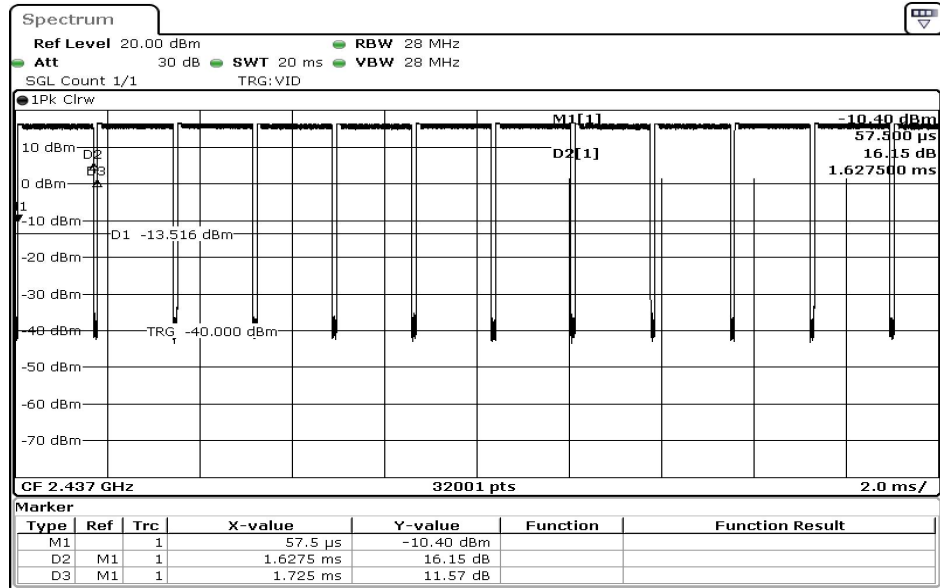

Appendix Data

1. DUTY CYCLE.....	2
2. 99 % OCCUPIED BANDWIDTH & MIMIMUM 6 DB BANDWIDTH	13
3. MAXIMUM CONDUCTED (AVERAGE) OUTPUT POWER.....	27
4. 100 KHZ BANDWIDTH OUTSIDE THE FREQUENCY BAND	34
5. RADIATED EMISSION.....	53
6. PEAK POWER SPECTRAL DENSITY	83

Test Band				WLAN_2.4GHz			
Antenna				Ant 0			
Test Parameters for Channel Bandwidths							
Test Item	No.	Mode	Rate	Bandwidth	RU Tone	RB index	Verdict
Duty Cycle	1	802.11 b	1	20 MHz	-	-	Pass
	2	802.11 b	2	20 MHz	-	-	Pass
	3	802.11 b	5.5	20 MHz	-	-	Pass
	4	802.11 b	11	20 MHz	-	-	Pass
	5	802.11 g	6	20 MHz	-	-	Pass
	6	802.11 g	9	20 MHz	-	-	Pass
	7	802.11 g	12	20 MHz	-	-	Pass
	8	802.11 g	18	20 MHz	-	-	Pass
	9	802.11 g	24	20 MHz	-	-	Pass
	10	802.11 g	36	20 MHz	-	-	Pass
	11	802.11 g	48	20 MHz	-	-	Pass
	12	802.11 g	54	20 MHz	-	-	Pass
	13	802.11 n20	MCS0	20 MHz	-	-	Pass
	14	802.11 n20	MCS1	20 MHz	-	-	Pass
	15	802.11 n20	MCS2	20 MHz	-	-	Pass
	16	802.11 n20	MCS3	20 MHz	-	-	Pass
	17	802.11 n20	MCS4	20 MHz	-	-	Pass
	18	802.11 n20	MCS5	20 MHz	-	-	Pass
	19	802.11 n20	MCS6	20 MHz	-	-	Pass
	20	802.11 n20	MCS7	20 MHz	-	-	Pass

Date: 22.SEP.2023 14:41:19

1 Duty Cycle

Date: 22.SEP.2023 14:41:52

2 Duty Cycle

Date: 22.SEP.2023 14:42:31

3	Duty Cycle
---	------------

Date: 22.SEP.2023 14:43:33

4	Duty Cycle
---	------------