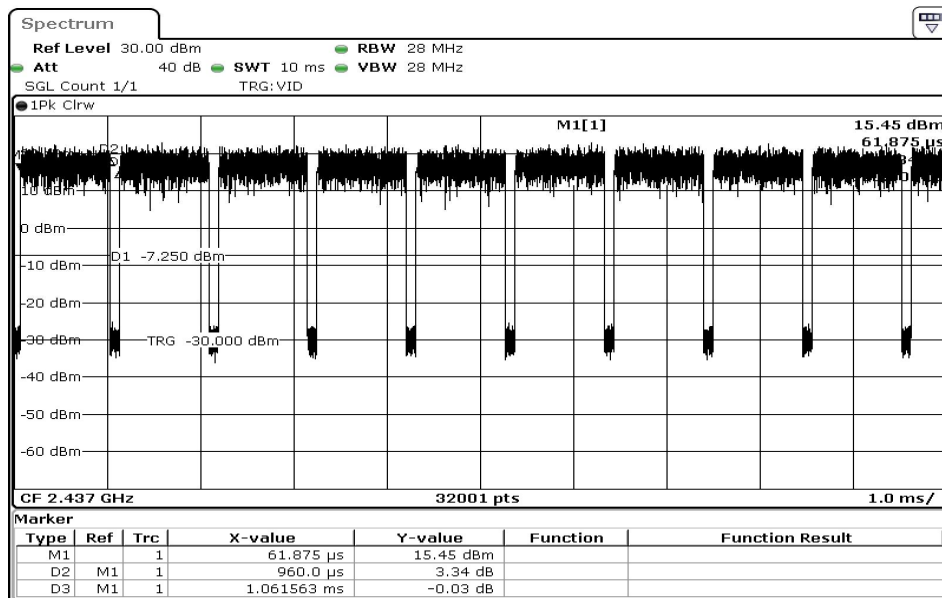

Test Band				WLAN_2.4GHz			
Antenna				Ant 0			
Test Parameters for Channel Bandwidths							
Test Item	No.	Mode	Rate	Bandwidth	RU Tone	RB index	Verdict
Duty Cycle	1	802.11 b	1	20 MHz	-	-	Pass
	2	802.11 b	2	20 MHz	-	-	Pass
	3	802.11 b	5.5	20 MHz	-	-	Pass
	4	802.11 b	11	20 MHz	-	-	Pass
	5	802.11 g	6	20 MHz	-	-	Pass
	6	802.11 g	9	20 MHz	-	-	Pass
	7	802.11 g	12	20 MHz	-	-	Pass
	8	802.11 g	18	20 MHz	-	-	Pass
	9	802.11 g	24	20 MHz	-	-	Pass
	10	802.11 g	36	20 MHz	-	-	Pass
	11	802.11 g	48	20 MHz	-	-	Pass
	12	802.11 g	54	20 MHz	-	-	Pass
	13	802.11 n20	MCS0	20 MHz	-	-	Pass
	14	802.11 n20	MCS1	20 MHz	-	-	Pass
	15	802.11 n20	MCS2	20 MHz	-	-	Pass
	16	802.11 n20	MCS3	20 MHz	-	-	Pass
	17	802.11 n20	MCS4	20 MHz	-	-	Pass
	18	802.11 n20	MCS5	20 MHz	-	-	Pass
	19	802.11 n20	MCS6	20 MHz	-	-	Pass
	20	802.11 n20	MCS7	20 MHz	-	-	Pass

Date: 22.SEP.2023 14:41:19

1 Duty Cycle

Date: 22.SEP.2023 14:41:52

2 Duty Cycle

Date: 22.SEP.2023 14:42:31

3	Duty Cycle
---	------------

Date: 22.SEP.2023 14:43:33

4	Duty Cycle
---	------------

Date: 22.SEP.2023 14:47:10

5	Duty Cycle
---	------------

Date: 22.SEP.2023 14:47:39

6	Duty Cycle
---	------------

Date: 22.SEP.2023 14:48:02

7 Duty Cycle

Date: 22.SEP.2023 14:48:36

8 Duty Cycle