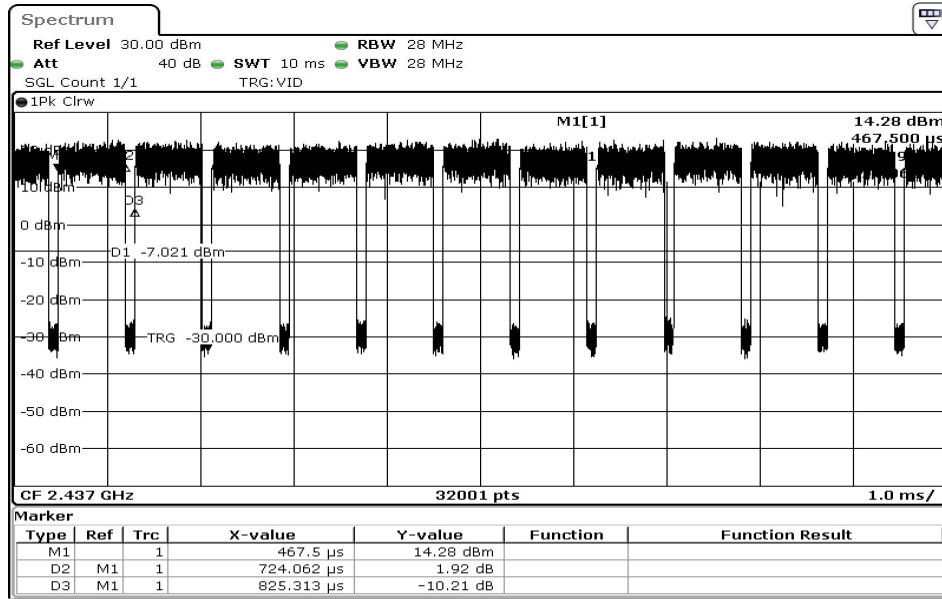

Test Band				WLAN_2.4GHz			
Antenna				Ant 0			
Test Parameters for Channel Bandwidths							
Test Item	No.	Mode	Rate	Bandwidth	RU Tone	RB index	Verdict
Duty Cycle	1	802.11 b	1	20 MHz	-	-	Pass
	2	802.11 b	2	20 MHz	-	-	Pass
	3	802.11 b	5.5	20 MHz	-	-	Pass
	4	802.11 b	11	20 MHz	-	-	Pass
	5	802.11 g	6	20 MHz	-	-	Pass
	6	802.11 g	9	20 MHz	-	-	Pass
	7	802.11 g	12	20 MHz	-	-	Pass
	8	802.11 g	18	20 MHz	-	-	Pass
	9	802.11 g	24	20 MHz	-	-	Pass
	10	802.11 g	36	20 MHz	-	-	Pass
	11	802.11 g	48	20 MHz	-	-	Pass
	12	802.11 g	54	20 MHz	-	-	Pass
	13	802.11 n20	MCS0	20 MHz	-	-	Pass
	14	802.11 n20	MCS1	20 MHz	-	-	Pass
	15	802.11 n20	MCS2	20 MHz	-	-	Pass
	16	802.11 n20	MCS3	20 MHz	-	-	Pass
	17	802.11 n20	MCS4	20 MHz	-	-	Pass
	18	802.11 n20	MCS5	20 MHz	-	-	Pass
	19	802.11 n20	MCS6	20 MHz	-	-	Pass
	20	802.11 n20	MCS7	20 MHz	-	-	Pass

Date: 22.SEP.2023 14:41:19

1 Duty Cycle

Date: 22.SEP.2023 14:41:52

2 Duty Cycle

Date: 22.SEP.2023 14:42:31

3	Duty Cycle
---	------------

Date: 22.SEP.2023 14:43:33

4	Duty Cycle
---	------------

Date: 22.SEP.2023 14:47:10

5	Duty Cycle
---	------------

Date: 22.SEP.2023 14:47:39

6	Duty Cycle
---	------------

Date: 22.SEP.2023 14:48:02

7 Duty Cycle

Date: 22.SEP.2023 14:48:36

8 Duty Cycle