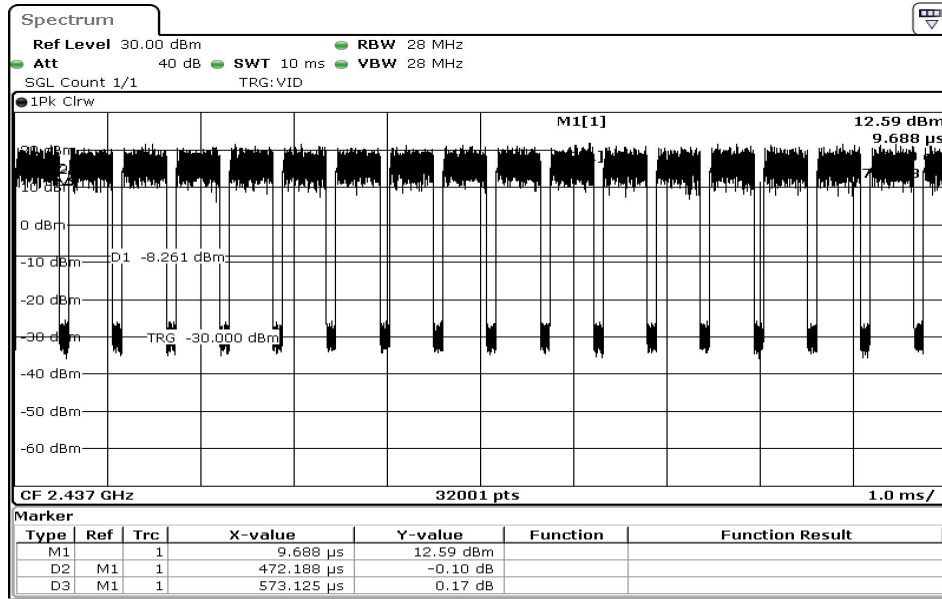

Date: 22.SEP.2023 14:48:59

9	Duty Cycle
---	------------

Date: 22.SEP.2023 14:49:30

10	Duty Cycle
----	------------

Date: 22.SEP.2023 14:49:59

11	Duty Cycle
----	------------

Date: 22.SEP.2023 14:50:28

12	Duty Cycle
----	------------

Date: 22.SEP.2023 14:51:14

13	Duty Cycle
----	------------

Date: 22.SEP.2023 14:51:38

14	Duty Cycle
----	------------

Date: 22.SEP.2023 14:52:00

15 Duty Cycle

Date: 22.SEP.2023 14:52:22

16 Duty Cycle