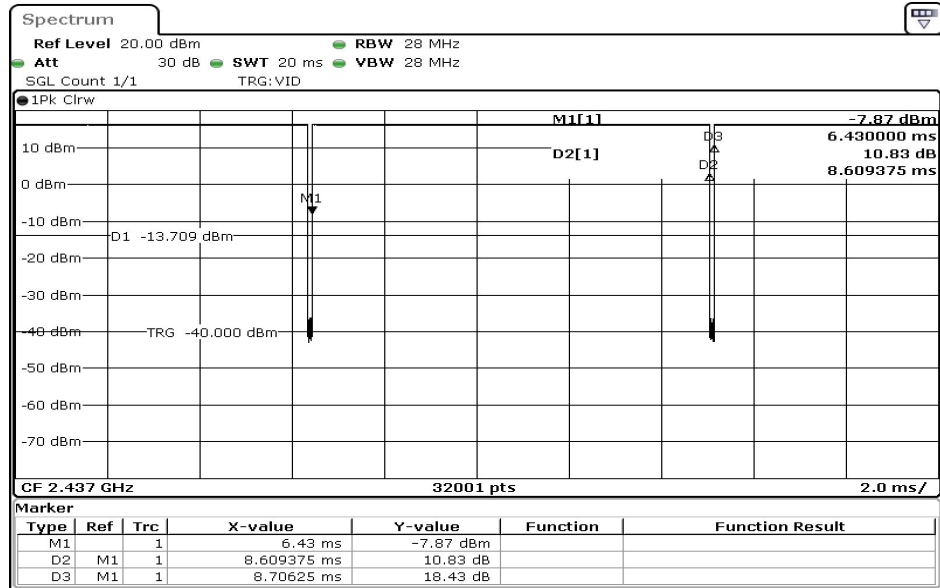

Appendix Data

1. DUTY CYCLE.....	2
2. 99 % OCCUPIED BANDWIDTH & MIMIMUM 6 DB BANDWIDTH	13
3. MAXIMUM CONDUCTED (AVERAGE) OUTPUT POWER.....	27
4. 100 KHZ BANDWIDTH OUTSIDE THE FREQUENCY BAND	34
5. RADIATED EMISSION.....	53
6. PEAK POWER SPECTRAL DENSITY	83

Test Band				WLAN_2.4GHz			
Antenna				Ant 0			
Test Parameters for Channel Bandwidths							
Test Item	No.	Mode	Rate	Bandwidth	RU Tone	RB index	Verdict
Duty Cycle	1	802.11 b	1	20 MHz	-	-	Pass
	2	802.11 b	2	20 MHz	-	-	Pass
	3	802.11 b	5.5	20 MHz	-	-	Pass
	4	802.11 b	11	20 MHz	-	-	Pass
	5	802.11 g	6	20 MHz	-	-	Pass
	6	802.11 g	9	20 MHz	-	-	Pass
	7	802.11 g	12	20 MHz	-	-	Pass
	8	802.11 g	18	20 MHz	-	-	Pass
	9	802.11 g	24	20 MHz	-	-	Pass
	10	802.11 g	36	20 MHz	-	-	Pass
	11	802.11 g	48	20 MHz	-	-	Pass
	12	802.11 g	54	20 MHz	-	-	Pass
	13	802.11 n20	MCS0	20 MHz	-	-	Pass
	14	802.11 n20	MCS1	20 MHz	-	-	Pass
	15	802.11 n20	MCS2	20 MHz	-	-	Pass
	16	802.11 n20	MCS3	20 MHz	-	-	Pass
	17	802.11 n20	MCS4	20 MHz	-	-	Pass
	18	802.11 n20	MCS5	20 MHz	-	-	Pass
	19	802.11 n20	MCS6	20 MHz	-	-	Pass
	20	802.11 n20	MCS7	20 MHz	-	-	Pass