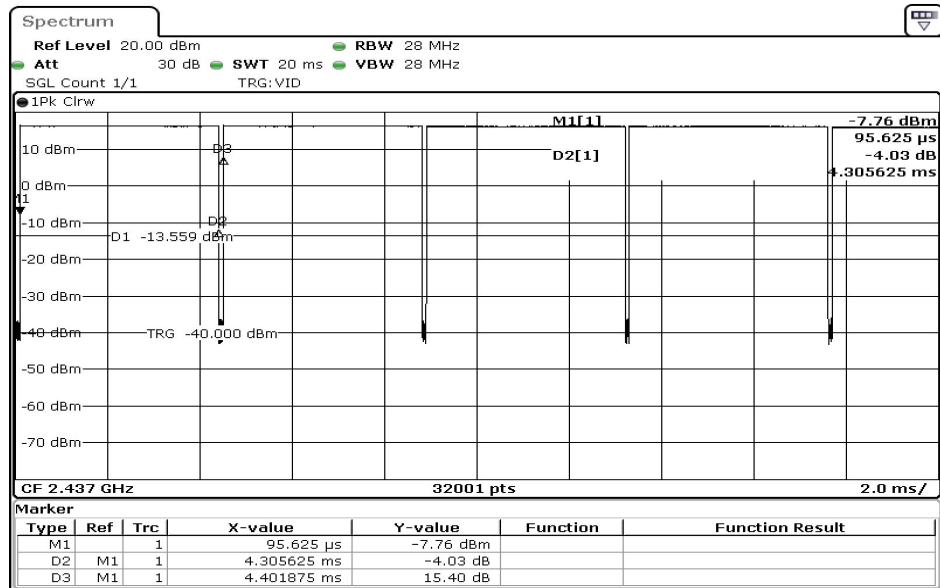

Date: 22.SEP.2023 14:41:52

2   Duty Cycle