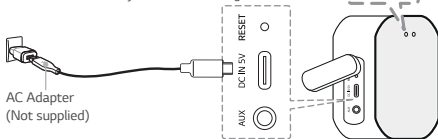

ENGLISH

LED 1 (Battery LED) status

Fully Charged: Green → White (with the power on),
Green → Off (with the power off) / Charging: Red

LED 2 (Bluetooth LED) status

Green: ≥ 70 % / Amber: > 10 %

ⓘ Blinking red indicates the battery needs to be charged.

Power	Power On / Off	Press
Battery	Check Battery Status	Hold for 2 seconds
Bluetooth	To pair your mobile device, select LG-PN1(XX) from device list. (LED 2 (Bluetooth LED): Blink → ON)	
	Ready to pair another device	Hold for 2 seconds
Playback Controls	Play / Pause	Press
	Forward Skip	Press X 2
	Backward Skip	Press X 3