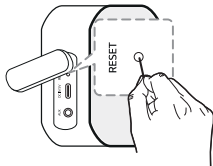

Specification

Power Supply:

- 5 V 2 A (AC Adapter)
- Built-in rechargeable battery

Power consumption: Refer to the main label.

Dimensions (W x H x D):

- Approx. 138 mm X 74.6 mm X 38.3 mm

Operating Temperature: 5 °C to 35 °C

Operating Humidity: 5 % to 60 %

Water-proof: IPX5

- Degree of protection against jets of water.

Battery Life: Approx. 5 hours

(Varies by volume level and audio content.)

- Design and specifications are subject to change without notice.

Important Notice

- Fully charge the device before using for the first time.
- It is recommended that you use the 5 V AC adapter (more than 2 A) with this unit
- **Resetting**
  If have a malfunction with the speaker, press the **RESET** button.

For more information, download the online owner's manual. <http://www.lg.com>