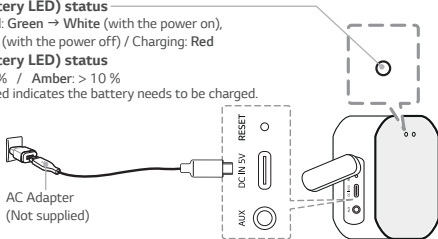

ENGLISH

LED 1 (Battery LED) status

Fully Charged: Green → White (with the power on),
Green → Off (with the power off) / Charging: Red

LED 1 (Battery LED) status

Green: ≥ 70 % / Amber: > 10 %

⚠ Blinking red indicates the battery needs to be charged.

Power	Power On / Off	Press
Battery	Check Battery Status	Hold for 2 seconds
Bluetooth	To pair your mobile device, select LG-PN1(XX) from device list. (LED 2 (Bluetooth LED): Blink → ON)	
	Ready to pair another device	Hold for 2 seconds
Playback Controls	Play / Pause	Press
	Forward Skip	Press X 2
	Backward Skip	Press X 3