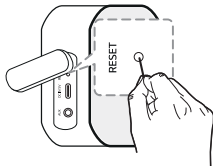

Important Notice

- Fully charge the device before using for the first time.
- It is recommended that you use the 5 V AC adapter (more than 2 A) with this unit
- **Resetting**
If have a malfunction with the speaker, press the **RESET** button.