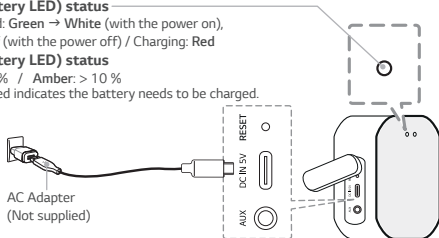

ENGLISH

LED 1 (Battery LED) status

Fully Charged: Green → White (with the power on),
Green → Off (with the power off) / Charging: Red

LED 1 (Battery LED) status

Green: ≥ 70 % / Amber: > 10 %

⚠ Blinking red indicates the battery needs to be charged.

Power	Power On / Off	Press ⏻
Battery	Check Battery Status	Hold ⏻ for 2 seconds
Bluetooth	To pair your mobile device, select LG-PN1(XX) from device list. (LED 2 (Bluetooth LED): Blink → ON)	
	Ready to pair another device	Hold ⌘ for 2 seconds
Playback Controls	Play / Pause	Press ▶||
	Forward Skip	Press ▶|| X 2
	Backward Skip	Press ▶|| X 3