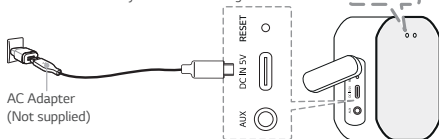

ENGLISH

LED 1 (Battery LED) status

Fully Charged: Green → White (with the power on),
Green → Off (with the power off) / Charging: Red

LED 1 (Battery LED) status

Green: ≥ 70 % / Amber: > 10 %

ⓘ Blinking red indicates the battery needs to be charged.

Power	Power On / Off	Press ⏻
Battery	Check Battery Status	Hold ⏻ for 2 seconds
Bluetooth	To pair your mobile device, select LG-PN1(XX) from device list. (LED 2 (Bluetooth LED): Blink → ON)	
	Ready to pair another device	Hold ⌘ for 2 seconds
Playback Controls	Play / Pause	Press ⏮
	Forward Skip	Press ⏭ X 2
	Backward Skip	Press ⏮ X 3