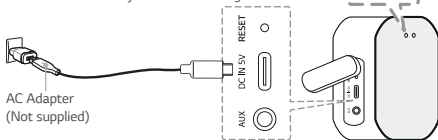

ENGLISH

LED 1 (Battery LED) status

Fully Charged: Green → White (with the power on),
Green → Off (with the power off) / Charging: Red

LED 1 (Battery LED) status

Green: ≥ 70 % / Amber: > 10 %

ⓘ Blinking red indicates the battery needs to be charged.

Power	Power On / Off ..... Press ⏻
Battery	Check Battery Status ..... Hold ⏻ for 2 seconds
Bluetooth	To pair your mobile device, select LG-PN1(XX) from device list. (LED 2 (Bluetooth LED): Blink → ON)
	Ready to pair another device ..... Hold ⌘ for 2 seconds
Playback Controls	Play / Pause ..... Press ⏮
	Forward Skip ..... Press ⏭ X 2
	Backward Skip ..... Press ⏮ X 3