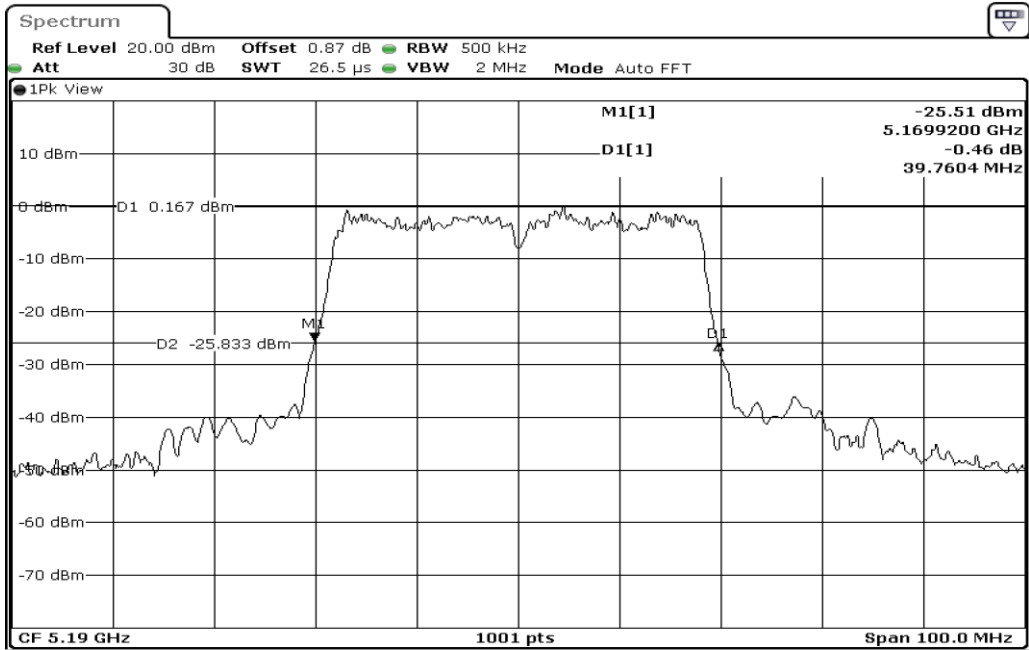

4	26dB Bandwidth
---	----------------

Date: 4.JAN.2024 11:11:39

5	26dB Bandwidth
---	----------------

Date: 4.JAN.2024 11:14:00

6	26dB Bandwidth
---	----------------

Date: 4.JAN.2024 11:22:04

7      26dB Bandwidth