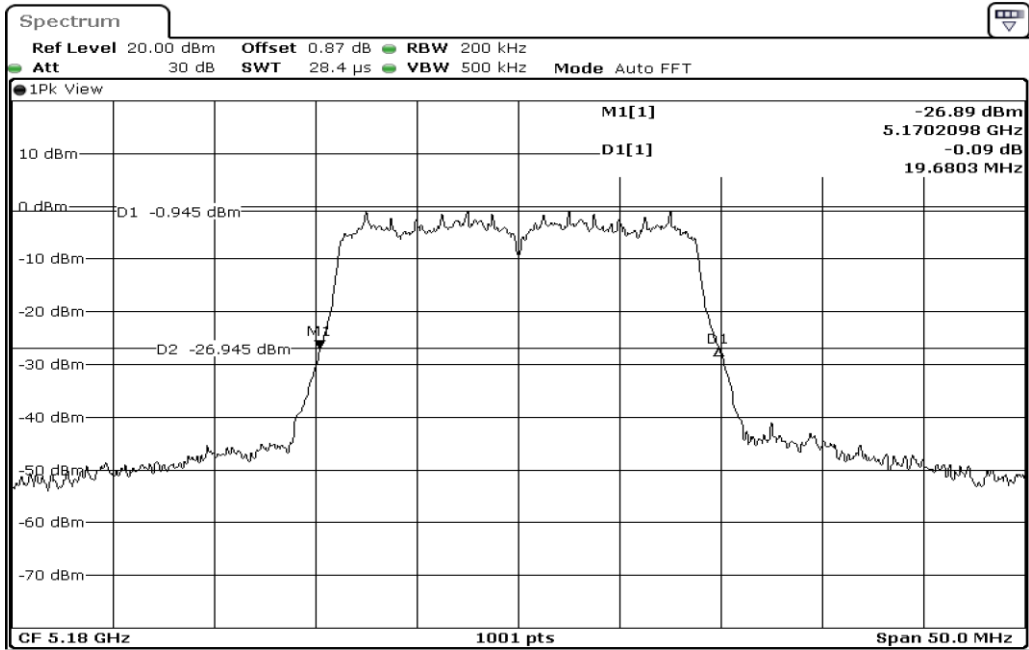

Date: 4.JAN.2024 11:01:08

1	26dB Bandwidth
---	----------------

Date: 4.JAN.2024 11:03:20

2	26dB Bandwidth
---	----------------

Date: 4.JAN.2024 11:04:40

3	26dB Bandwidth
---	----------------

Date: 4.JAN.2024 11:09:58