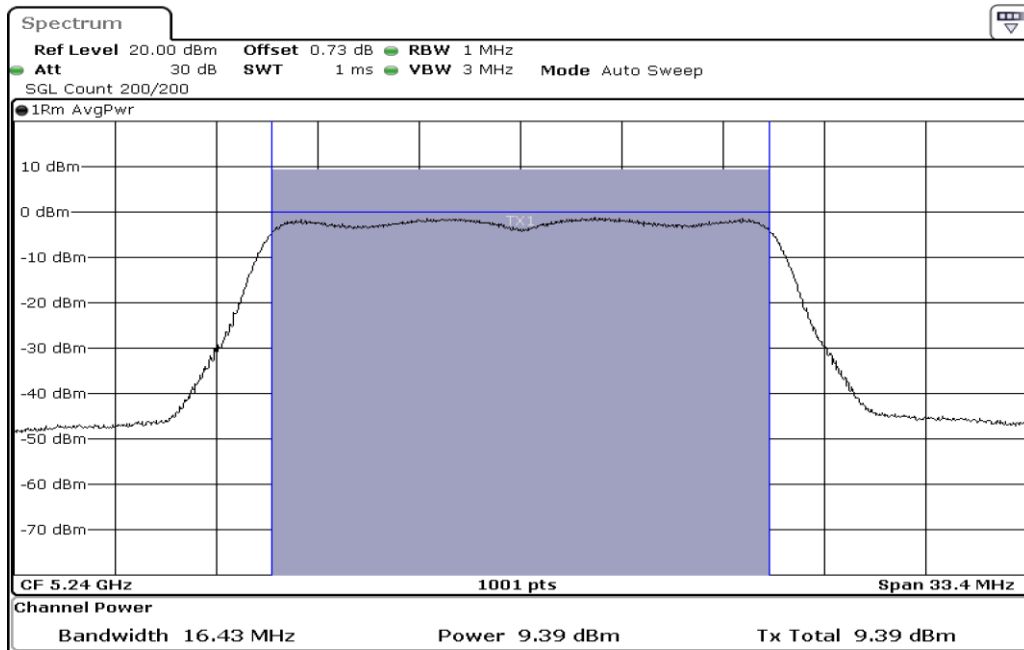

Date: 4.JAN.2024 11:04:08

3	Output Power