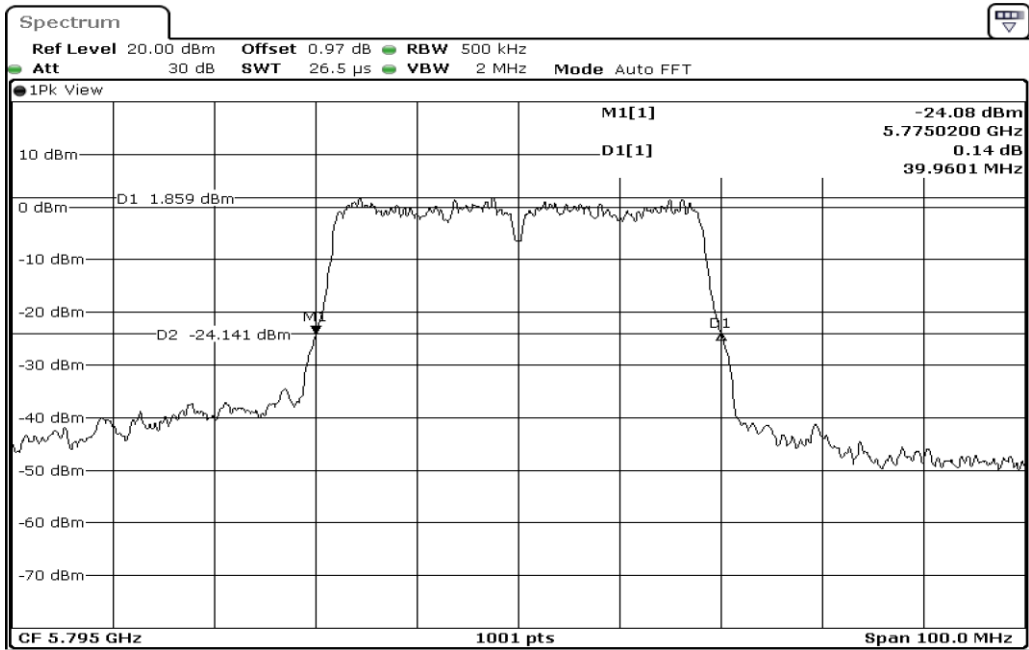

4	26dB Bandwidth
---	----------------

Date: 4.JAN.2024 13:09:16

5	26dB Bandwidth
---	----------------

Date: 4.JAN.2024 13:11:32

6	26dB Bandwidth
---	----------------

Date: 4.JAN.2024 13:19:05

7 26dB Bandwidth