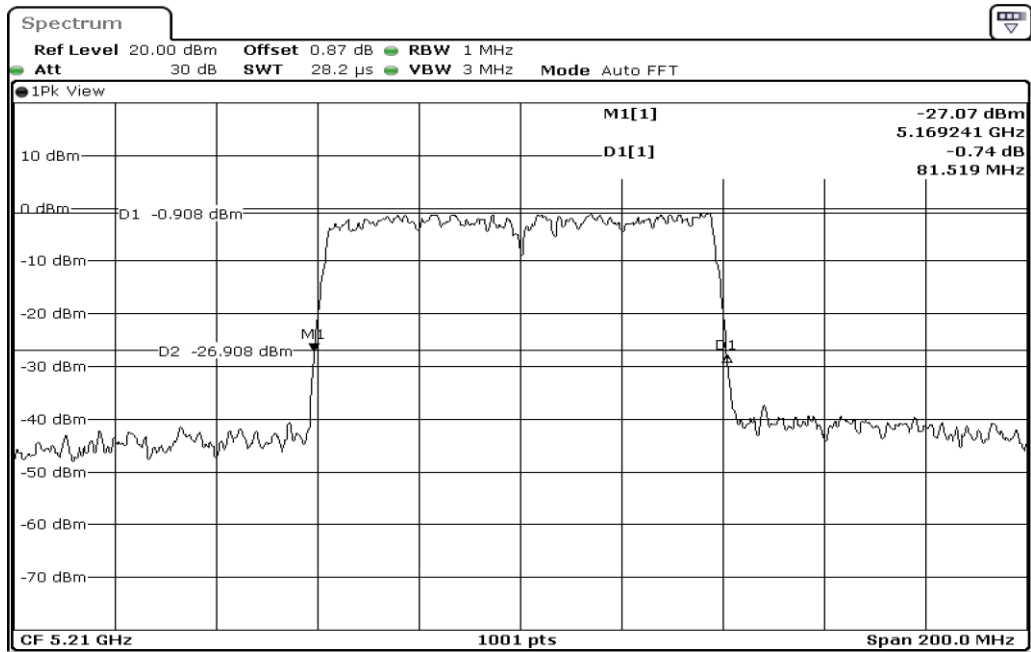

8   26dB Bandwidth

Date: 4.JAN.2024 11:28:49

9	26dB Bandwidth