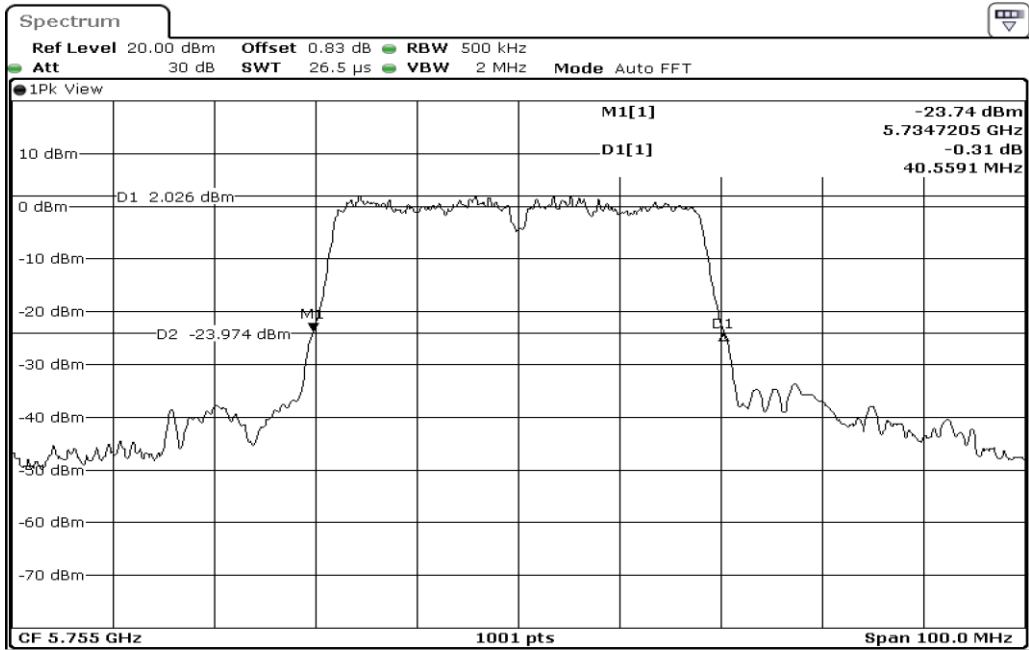

4	26dB Bandwidth
---	----------------

Date: 4.JAN.2024 13:08:16

5	26dB Bandwidth
---	----------------

Date: 4.JAN.2024 13:10:30

6	26dB Bandwidth
---	----------------

Date: 4.JAN.2024 13:18:08

7 26dB Bandwidth