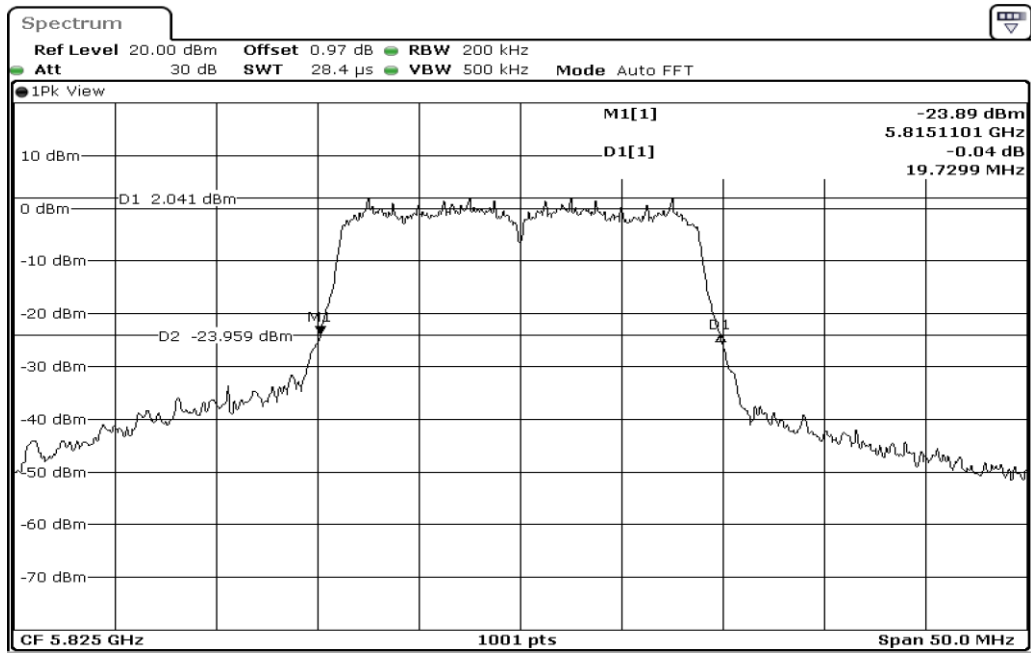

5	26dB Bandwidth

Date: 4.JAN.2024 13:11:32

6	26dB Bandwidth