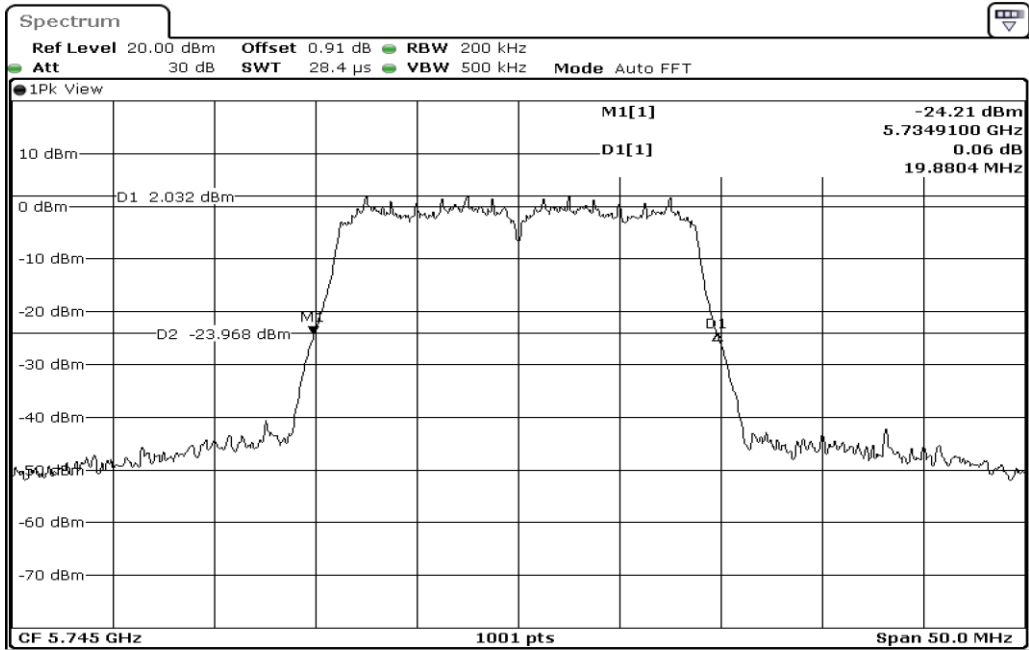

Date: 4.JAN.2024 11:39:49

1	26dB Bandwidth
---	----------------

Date: 4.JAN.2024 11:42:09

2	26dB Bandwidth
---	----------------

Date: 4.JAN.2024 11:44:11

3	26dB Bandwidth
---	----------------

Date: 4.JAN.2024 13:07:07