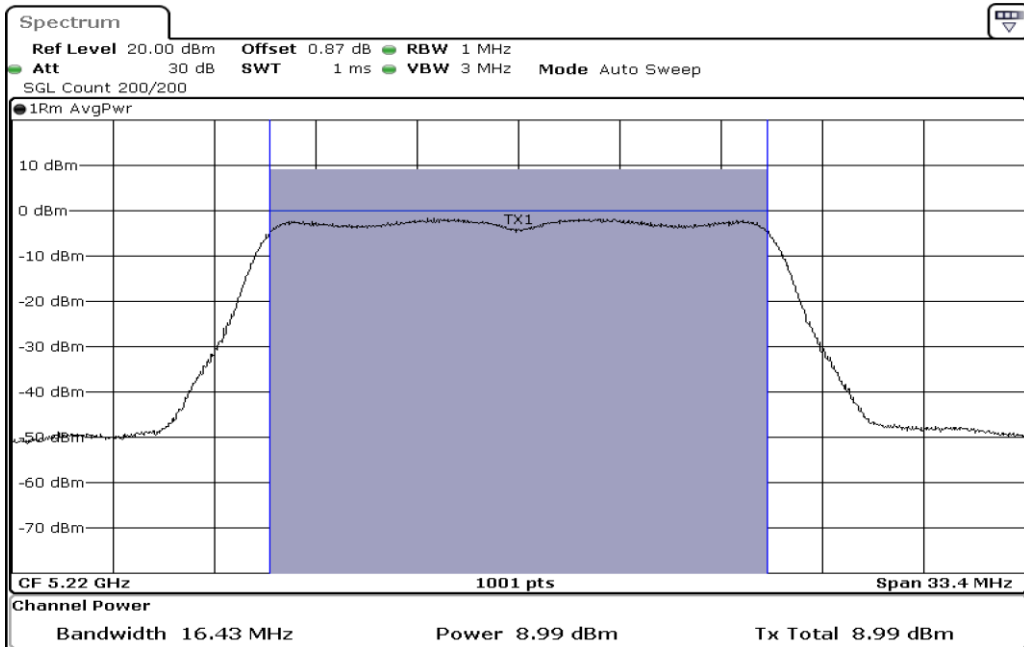

Date: 4.JAN.2024 11:03:43

2	Output Power