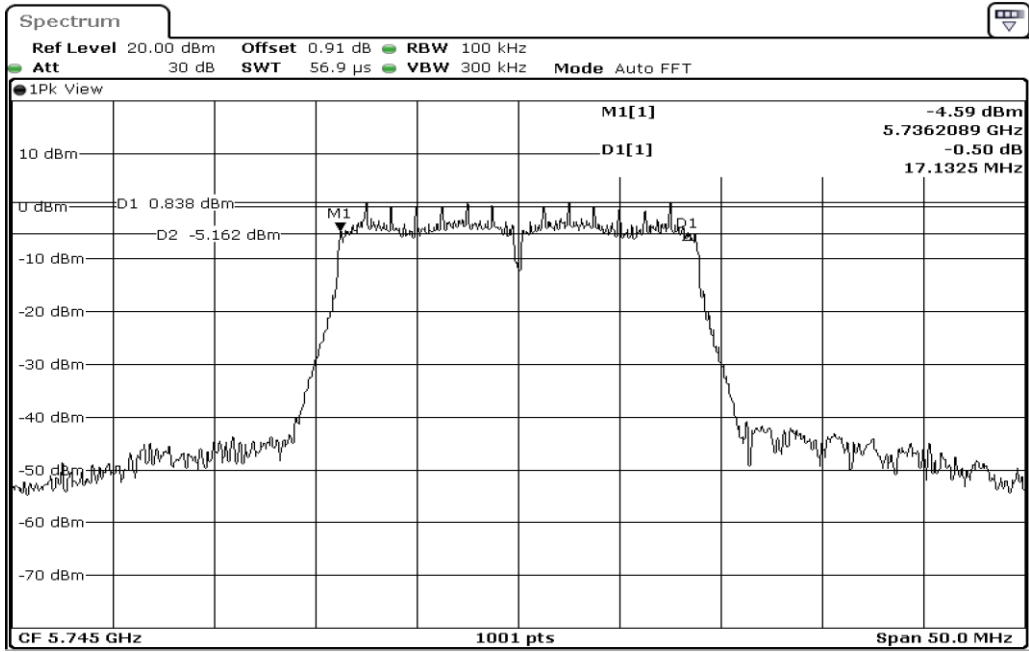

Date: 4.JAN.2024 11:39:33

1	6dB Bandwidth
---	---------------

Date: 4.JAN.2024 11:41:53

2	6dB Bandwidth
---	---------------

Date: 4.JAN.2024 11:43:55

3	6dB Bandwidth
---	---------------

Date: 4.JAN.2024 13:06:51