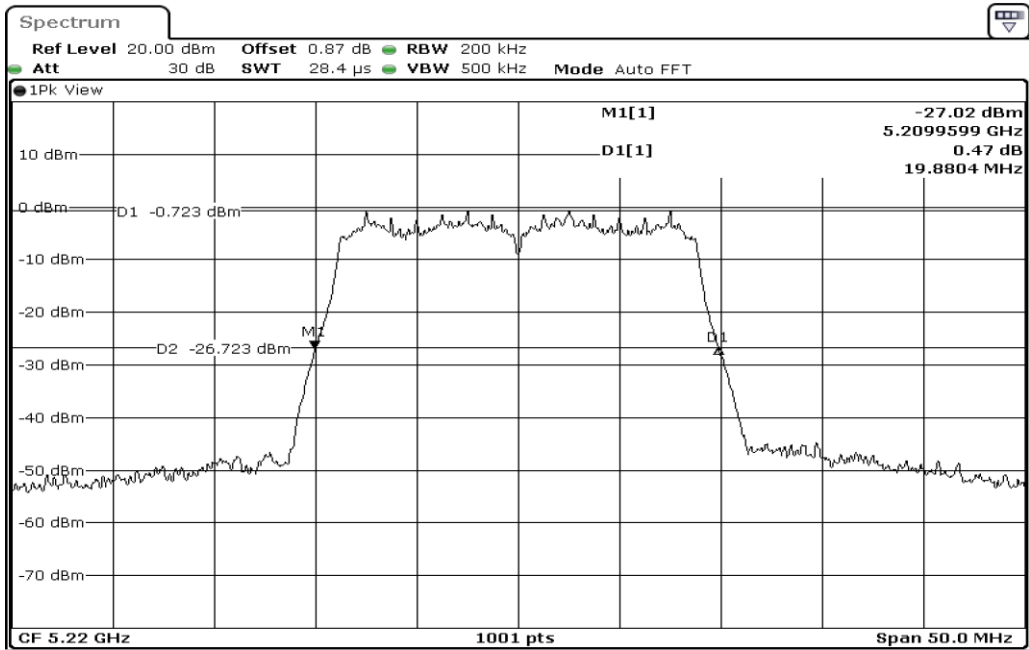

Date: 4.JAN.2024 11:11:39

5	26dB Bandwidth