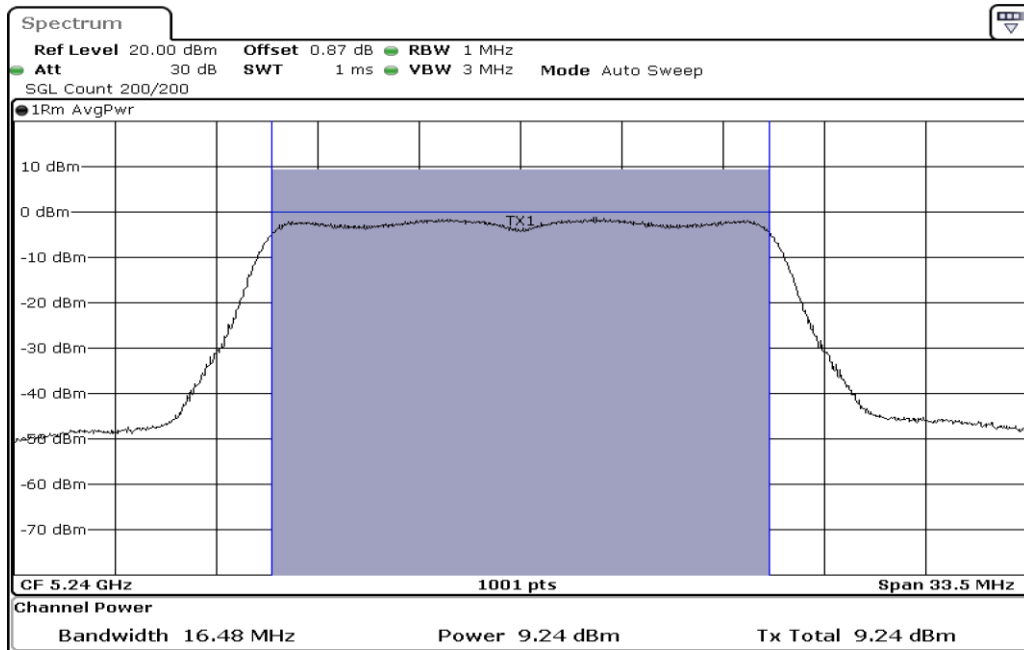

Date: 4.JAN.2024 11:05:04

3	Output Power