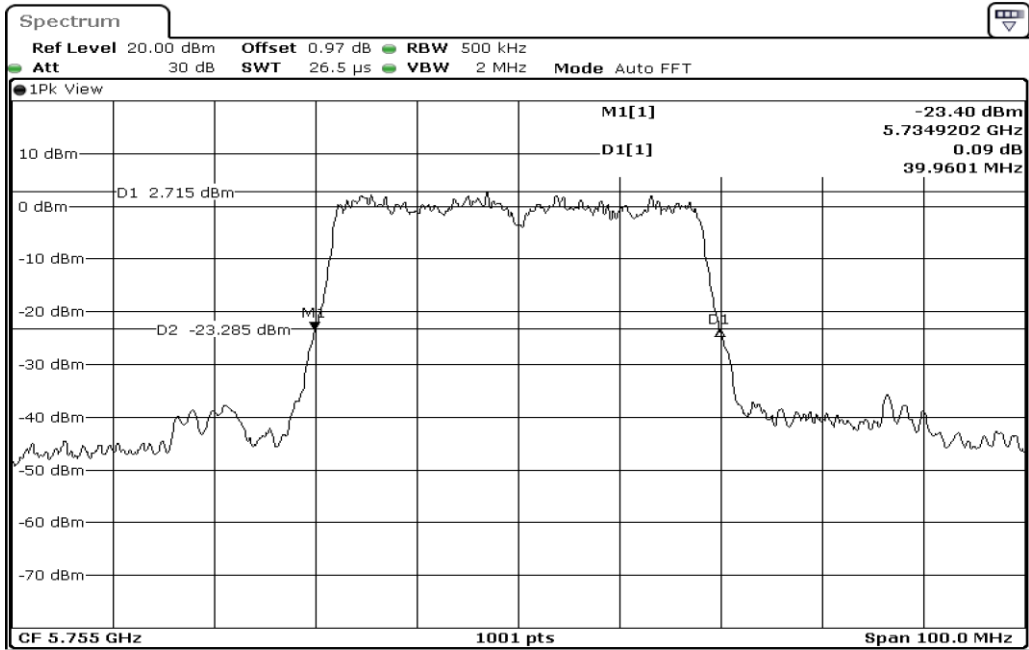

4	26dB Bandwidth
---	----------------

Date: 4.JAN.2024 13:09:16

5	26dB Bandwidth
---	----------------

Date: 4.JAN.2024 13:11:32

6	26dB Bandwidth
---	----------------

Date: 4.JAN.2024 13:19:05

7 26dB Bandwidth