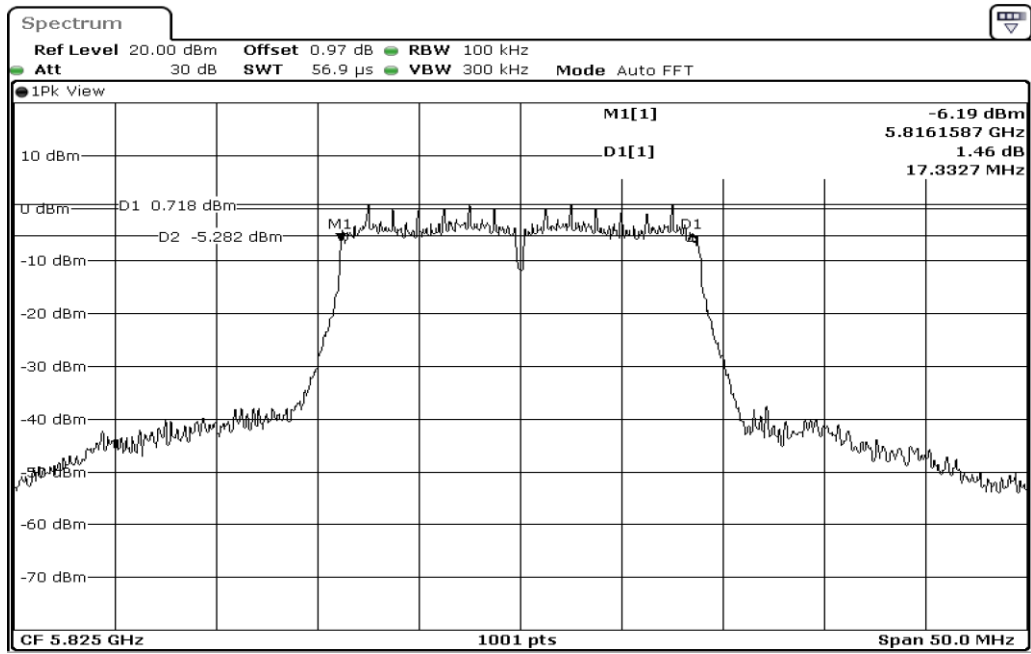

Date: 4.JAN.2024 13:11:15

6	6dB Bandwidth