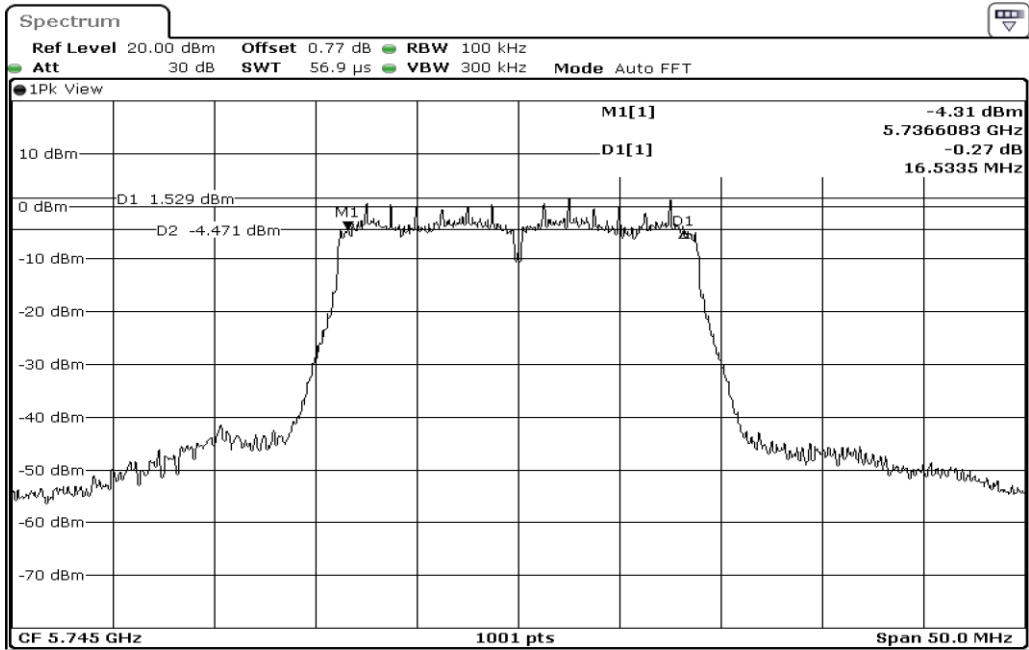

Date: 4.JAN.2024 11:47:25

1	6dB Bandwidth
---	---------------

Date: 4.JAN.2024 11:49:15

2	6dB Bandwidth
---	---------------

Date: 4.JAN.2024 11:51:17

3	6dB Bandwidth
---	---------------

Date: 4.JAN.2024 13:05:52