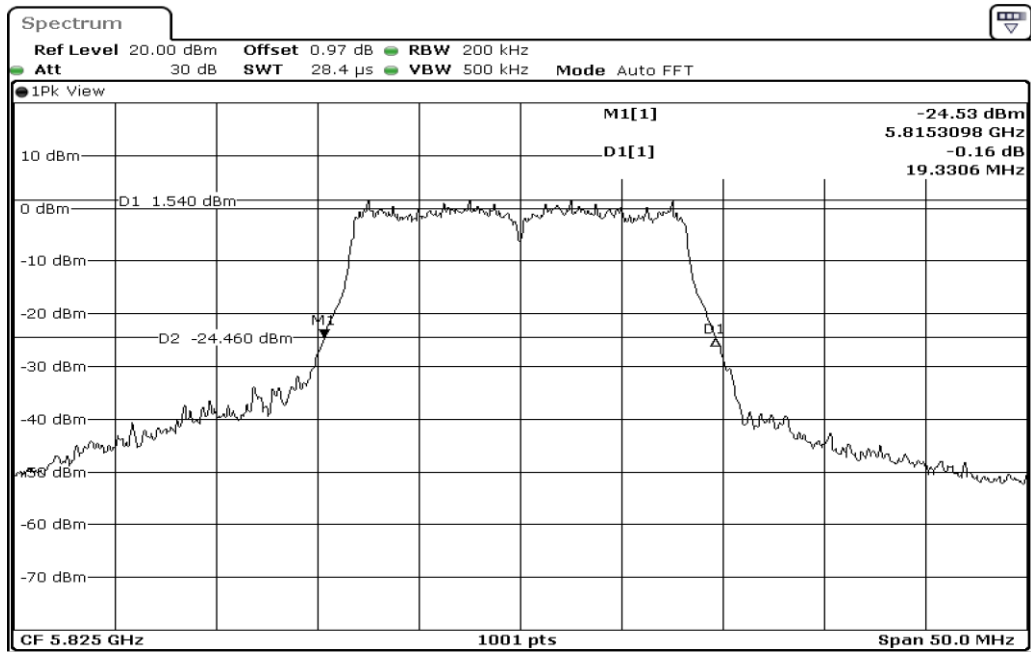

2	26dB Bandwidth

Date: 4.JAN.2024 11:44:11

3	26dB Bandwidth