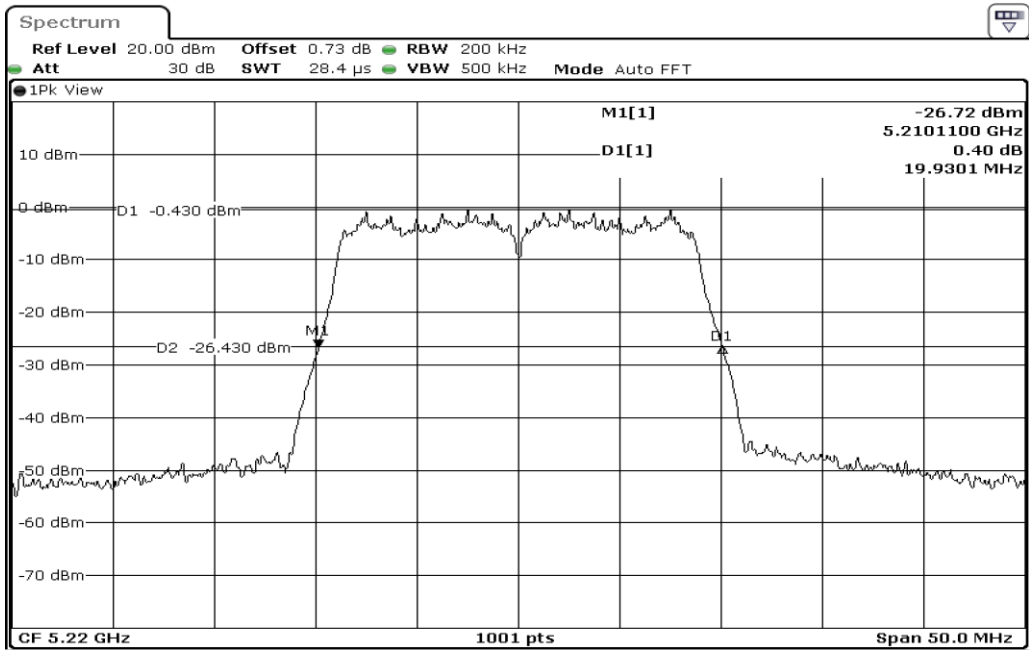

Date: 4.JAN.2024 11:10:33

5	26dB Bandwidth