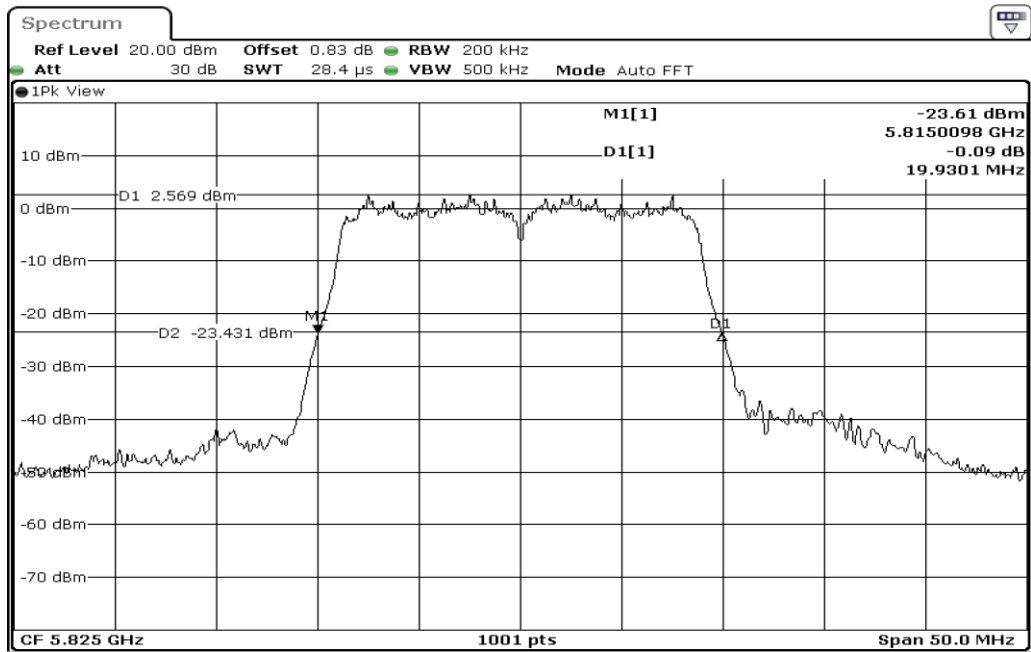

Date: 4.JAN.2024 13:10:30

6	26dB Bandwidth