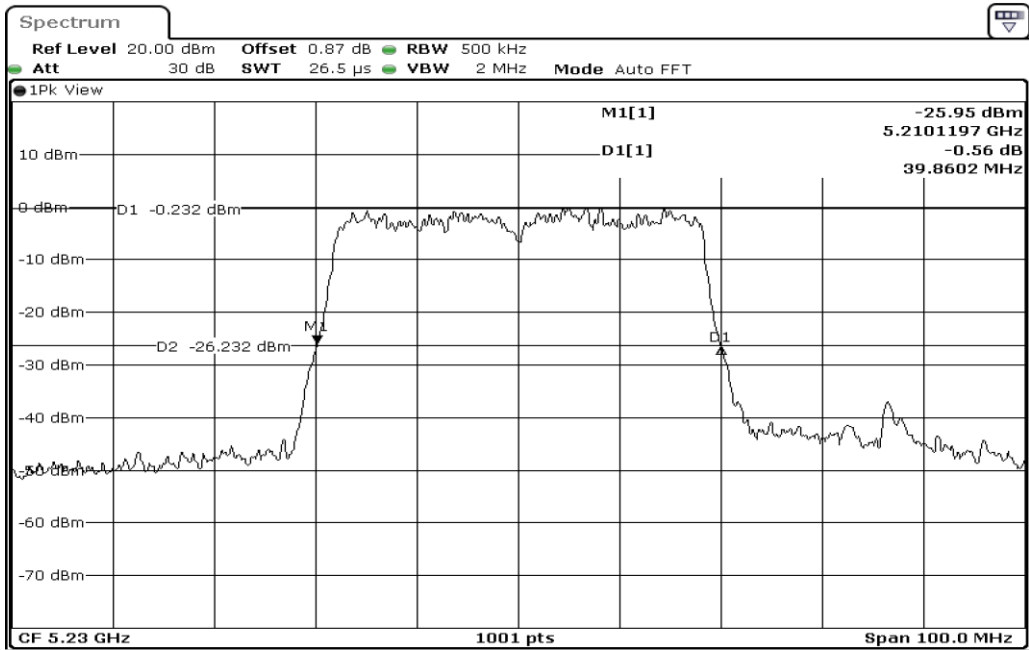

4	26dB Bandwidth
---	----------------

Date: 4.JAN.2024 11:11:39

5	26dB Bandwidth
---	----------------

Date: 4.JAN.2024 11:14:00

6	26dB Bandwidth
---	----------------

Date: 4.JAN.2024 11:22:04

7      26dB Bandwidth