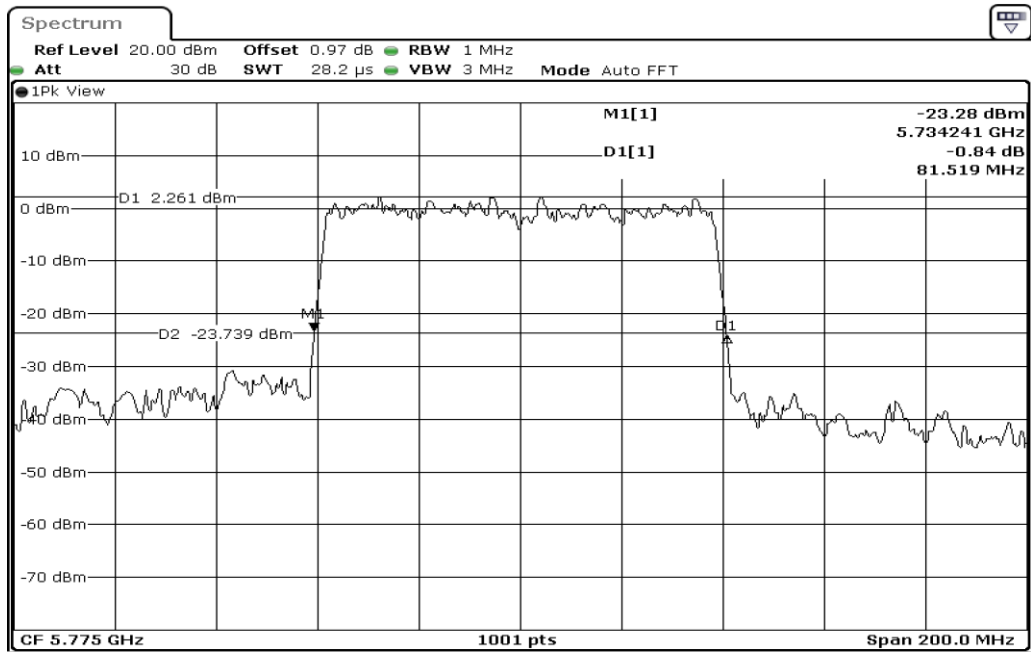

8 26dB Bandwidth

Date: 4.JAN.2024 13:25:52

9	26dB Bandwidth