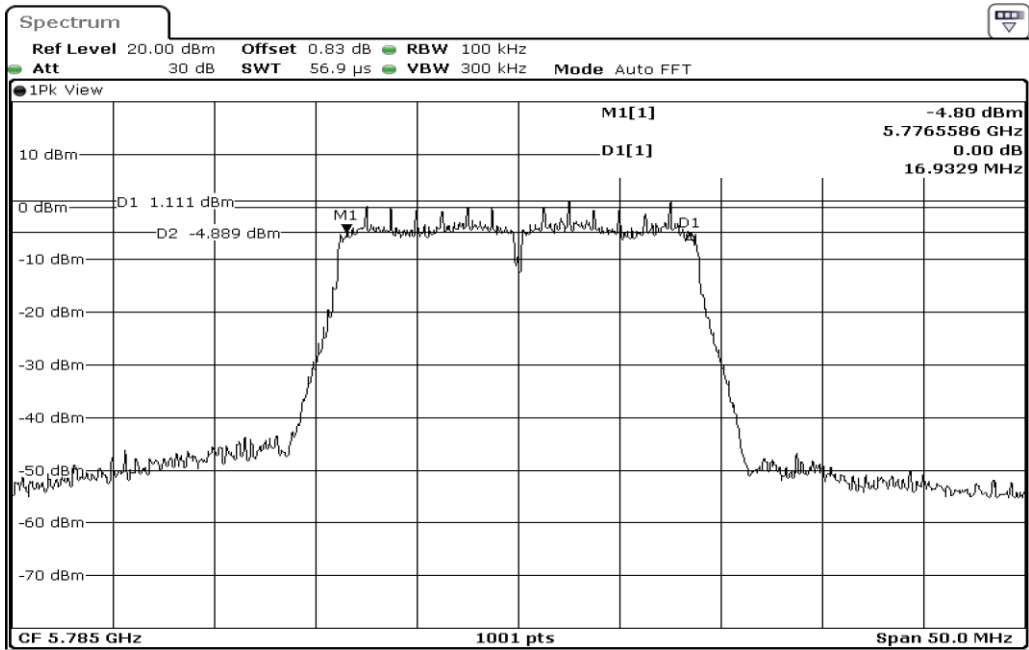

Date: 4.JAN.2024 13:07:52