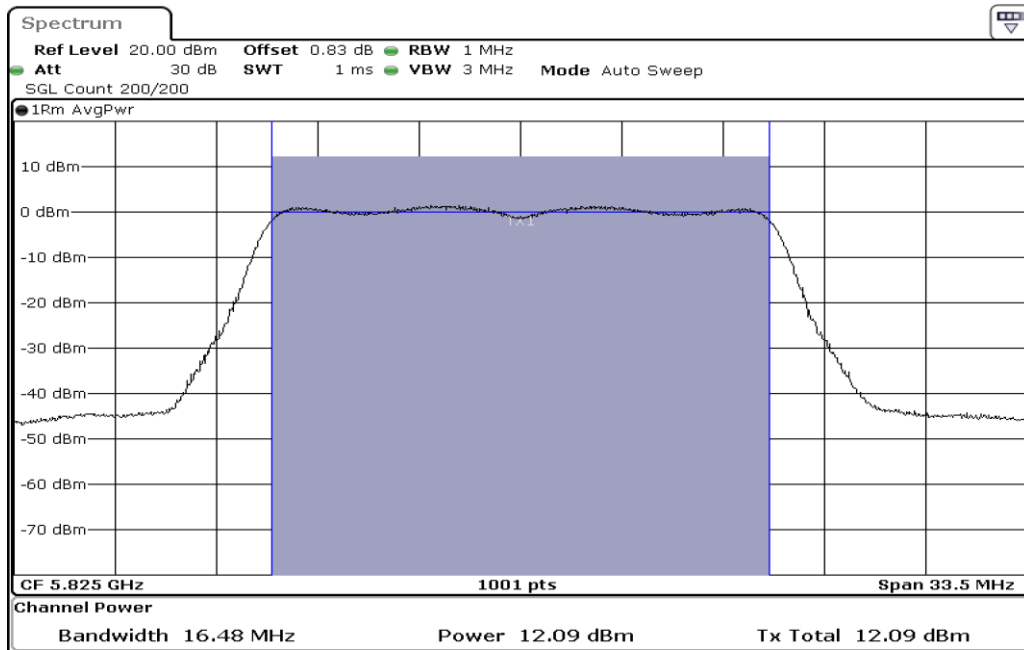

Date: 4.JAN.2024 11:52:14

3	Output Power