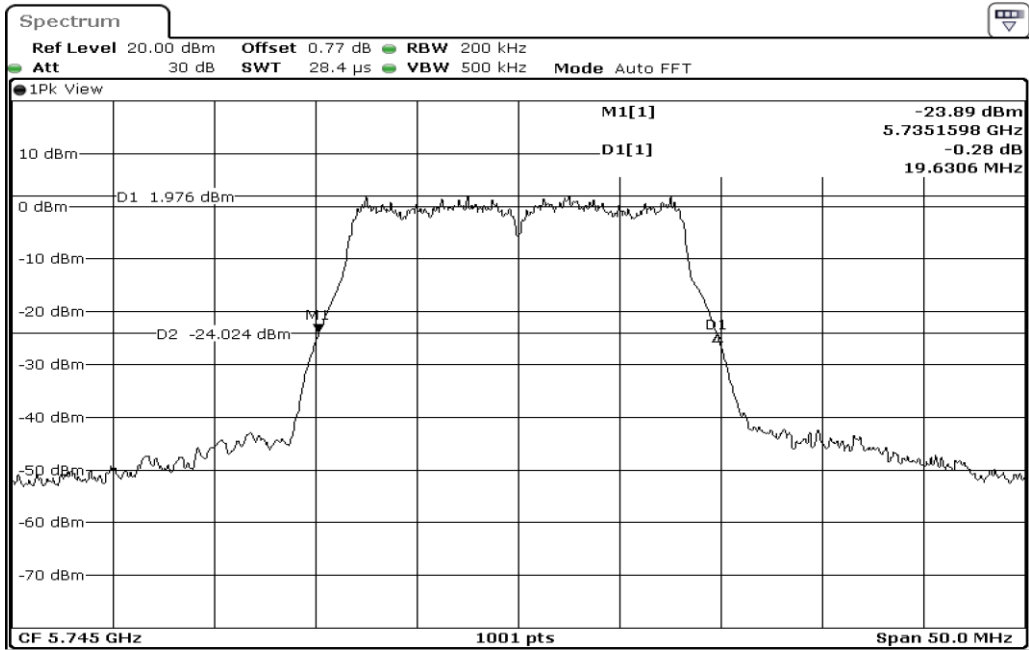

Date: 4.JAN.2024 11:47:47

1	26dB Bandwidth