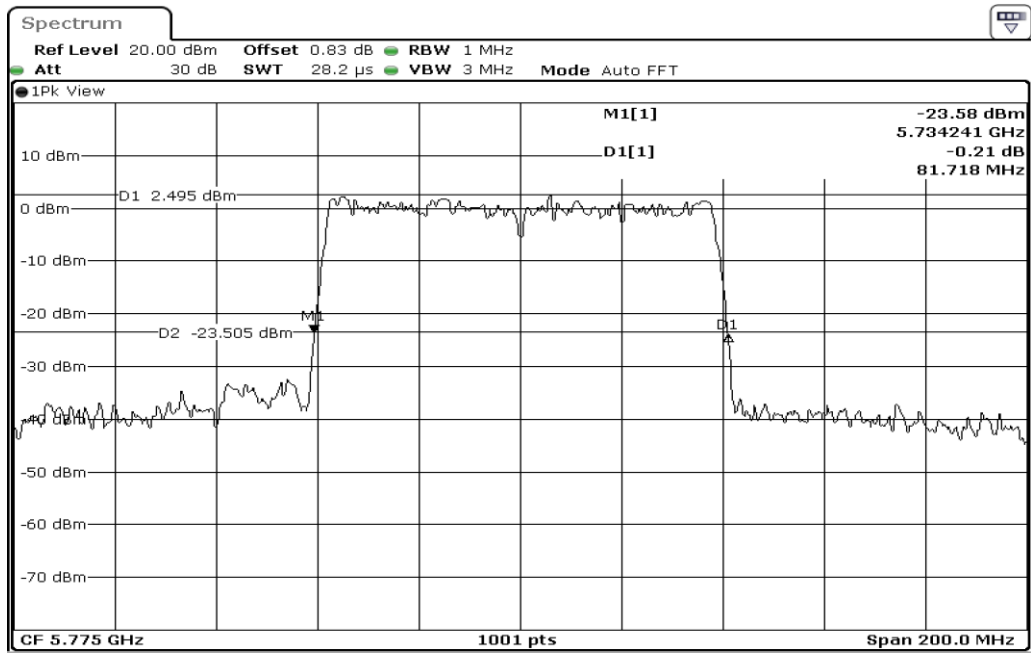

8 26dB Bandwidth

Date: 4.JAN.2024 13:24:55

9	26dB Bandwidth