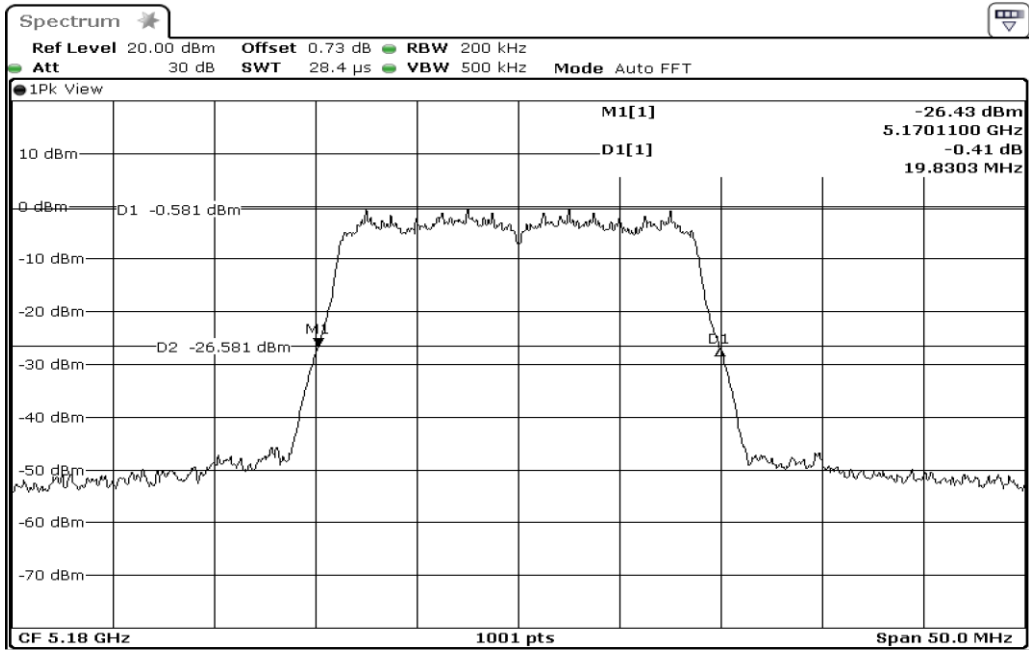

Date: 4.JAN.2024 11:00:10

1	26dB Bandwidth
---	----------------

Date: 4.JAN.2024 11:02:15

2	26dB Bandwidth
---	----------------

Date: 4.JAN.2024 11:03:35

3	26dB Bandwidth
---	----------------

Date: 4.JAN.2024 11:08:57