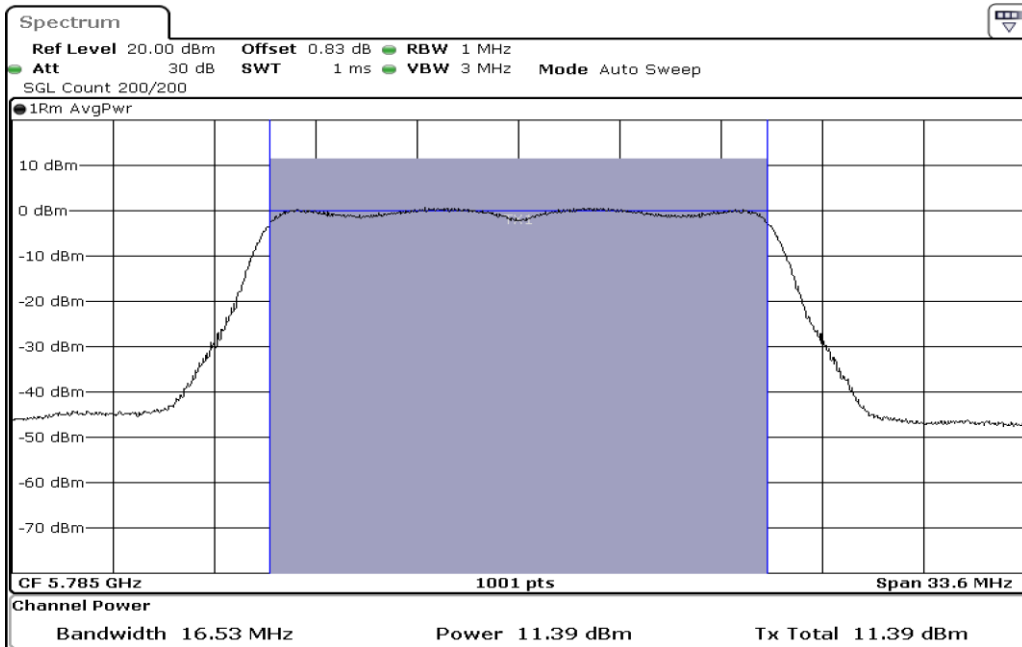

Date: 4.JAN.2024 11:50:16

2	Output Power