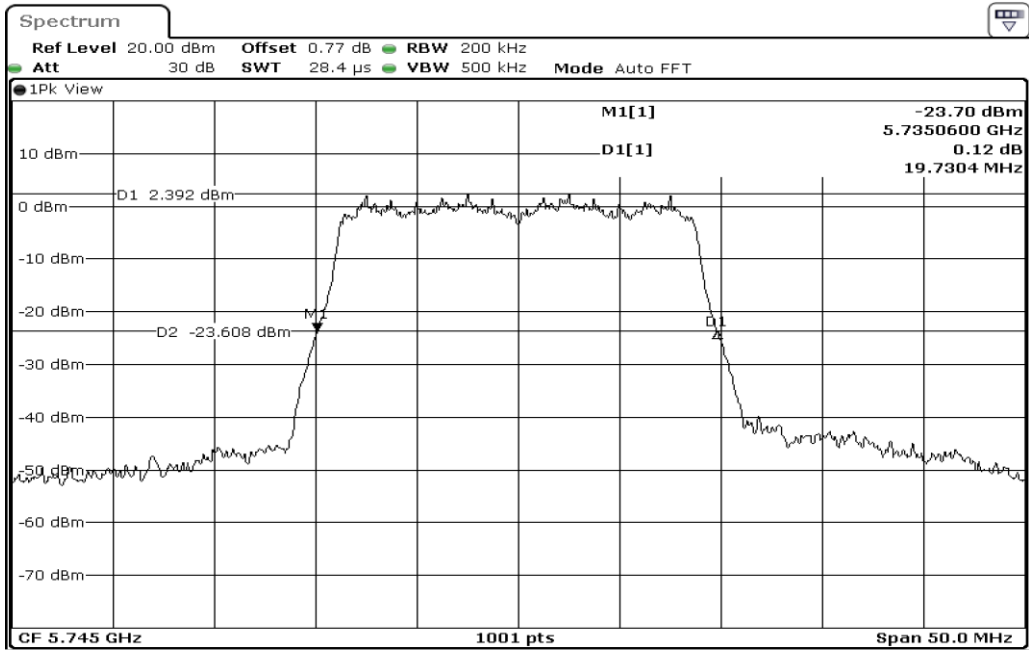

Date: 4.JAN.2024 11:47:47

1	26dB Bandwidth
---	----------------

Date: 4.JAN.2024 11:49:39

2	26dB Bandwidth
---	----------------

Date: 4.JAN.2024 11:51:39

3	26dB Bandwidth
---	----------------

Date: 4.JAN.2024 13:06:17