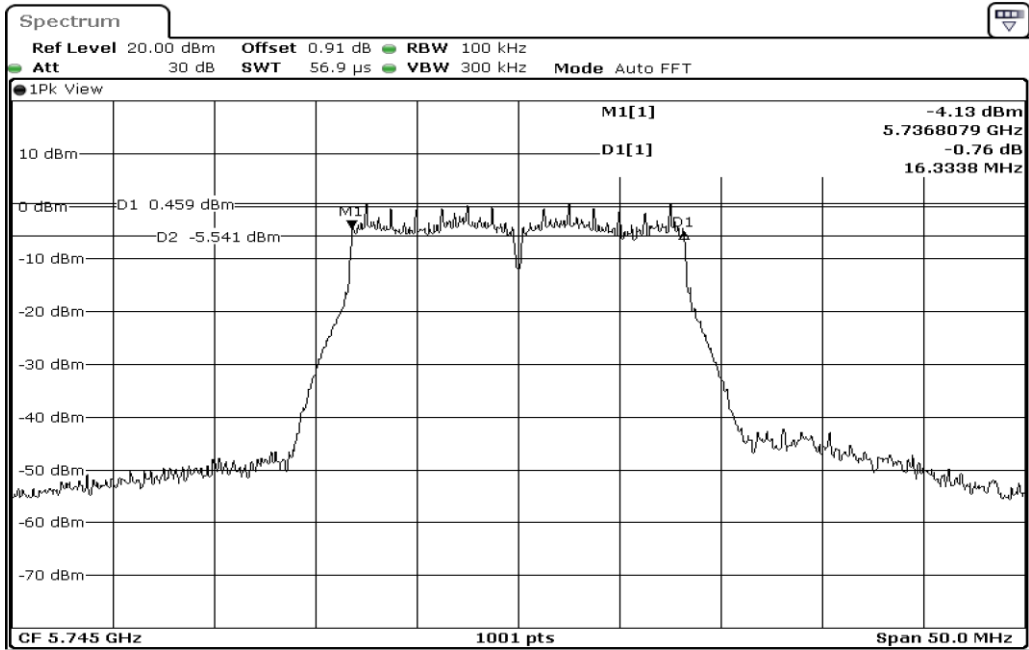

Date: 4.JAN.2024 13:20:03

8	6dB Bandwidth
---	---------------

Date: 4.JAN.2024 13:24:32

9	6dB Bandwidth
---	---------------

Test Band				WLAN_5GHz			
Antenna				Ant 1			
Test Parameters for Channel Bandwidths							
Test Item	No.	Mode	Channel	Bandwidth	RU Tone	RB index	Verdict
6dB Bandwidth	1	802.11 a	5745	20 MHz	-	-	Pass
6dB Bandwidth	2	802.11 a	5785	20 MHz	-	-	Pass
6dB Bandwidth	3	802.11 a	5825	20 MHz	-	-	Pass
6dB Bandwidth	4	802.11 n(HT20)	5745	20 MHz	-	-	Pass
6dB Bandwidth	5	802.11 n(HT20)	5785	20 MHz	-	-	Pass
6dB Bandwidth	6	802.11 n(HT20)	5825	20 MHz	-	-	Pass
6dB Bandwidth	7	802.11 n(HT40)	5755	40 MHz	-	-	Pass
6dB Bandwidth	8	802.11 n(HT40)	5795	40 MHz	-	-	Pass
6dB Bandwidth	9	802.11 ac(VHT80)	5775	80 MHz	-	-	Pass