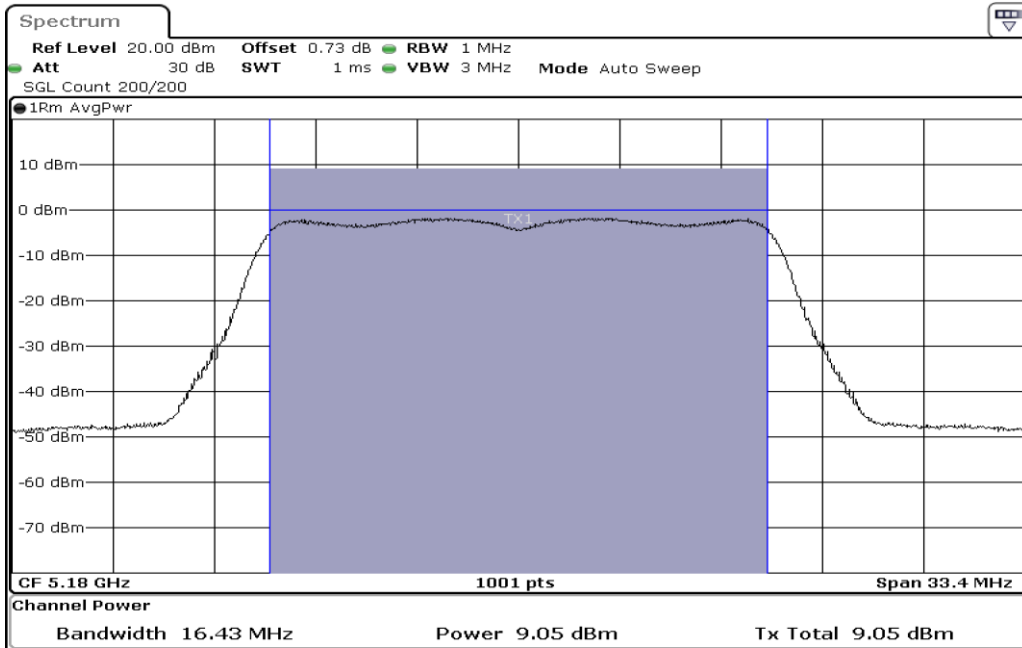

Date: 4.JAN.2024 13:21:08

8	6dB Bandwidth
---	---------------

Date: 4.JAN.2024 13:25:34

9	6dB Bandwidth
---	---------------

Test Band				WLAN_5GHz			
Antenna				Ant 0			
Test Parameters for Channel Bandwidths							
Test Item	No.	Mode	Channel	Bandwidth	RU Tone	RB index	Verdict
Output Power	1	802.11 a	5180	20 MHz	-	-	Pass
Output Power	2	802.11 a	5220	20 MHz	-	-	Pass
Output Power	3	802.11 a	5240	20 MHz	-	-	Pass
Output Power	4	802.11 n(HT20)	5180	20 MHz	-	-	Pass
Output Power	5	802.11 n(HT20)	5220	20 MHz	-	-	Pass
Output Power	6	802.11 n(HT20)	5240	20 MHz	-	-	Pass
Output Power	7	802.11 n(HT40)	5190	40 MHz	-	-	Pass
Output Power	8	802.11 n(HT40)	5230	40 MHz	-	-	Pass
Output Power	9	802.11 ac(VHT80)	5210	80 MHz	-	-	Pass