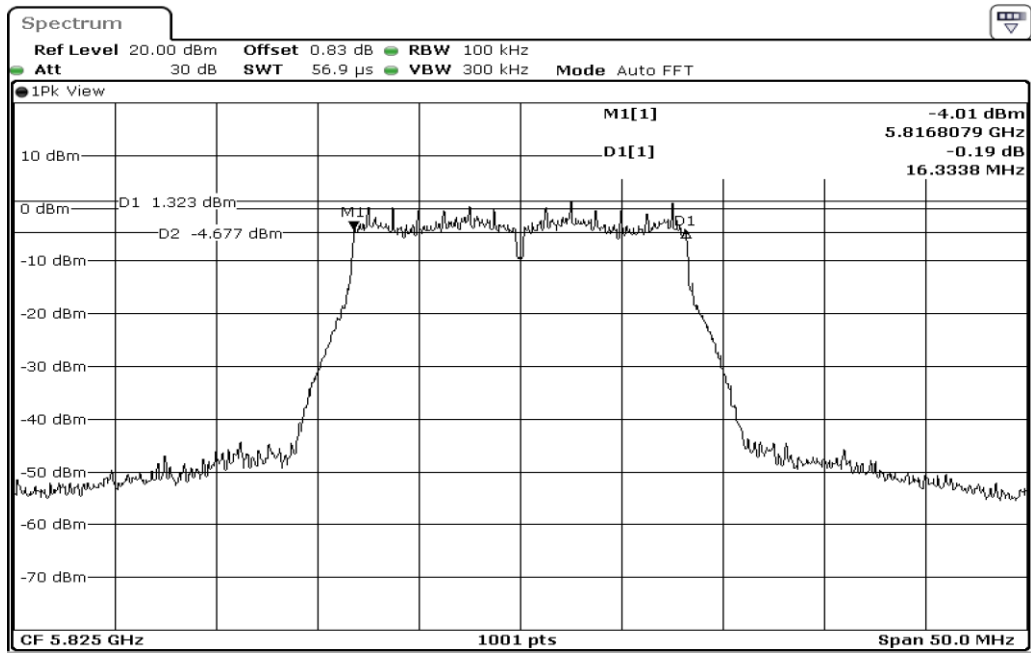

Date: 4.JAN.2024 11:51:17

3	6dB Bandwidth