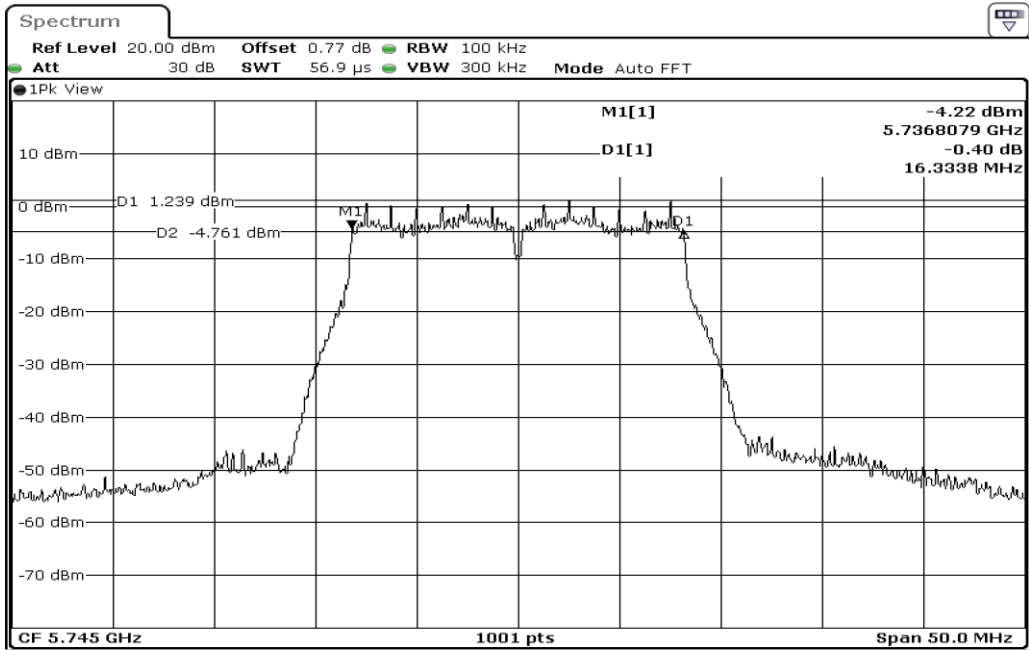

Date: 4.JAN.2024 13:21:25

8 26dB Bandwidth

Date: 4.JAN.2024 13:25:52

9	26dB Bandwidth
---	----------------

Test Band				WLAN_5GHz			
Antenna				Ant 0			
Test Parameters for Channel Bandwidths							
Test Item	No.	Mode	Channel	Bandwidth	RU Tone	RB index	Verdict
6dB Bandwidth	1	802.11 a	5745	20 MHz	-	-	Pass
6dB Bandwidth	2	802.11 a	5785	20 MHz	-	-	Pass
6dB Bandwidth	3	802.11 a	5825	20 MHz	-	-	Pass
6dB Bandwidth	4	802.11 n(HT20)	5745	20 MHz	-	-	Pass
6dB Bandwidth	5	802.11 n(HT20)	5785	20 MHz	-	-	Pass
6dB Bandwidth	6	802.11 n(HT20)	5825	20 MHz	-	-	Pass
6dB Bandwidth	7	802.11 n(HT40)	5755	40 MHz	-	-	Pass
6dB Bandwidth	8	802.11 n(HT40)	5795	40 MHz	-	-	Pass
6dB Bandwidth	9	802.11 ac(VHT80)	5775	80 MHz	-	-	Pass