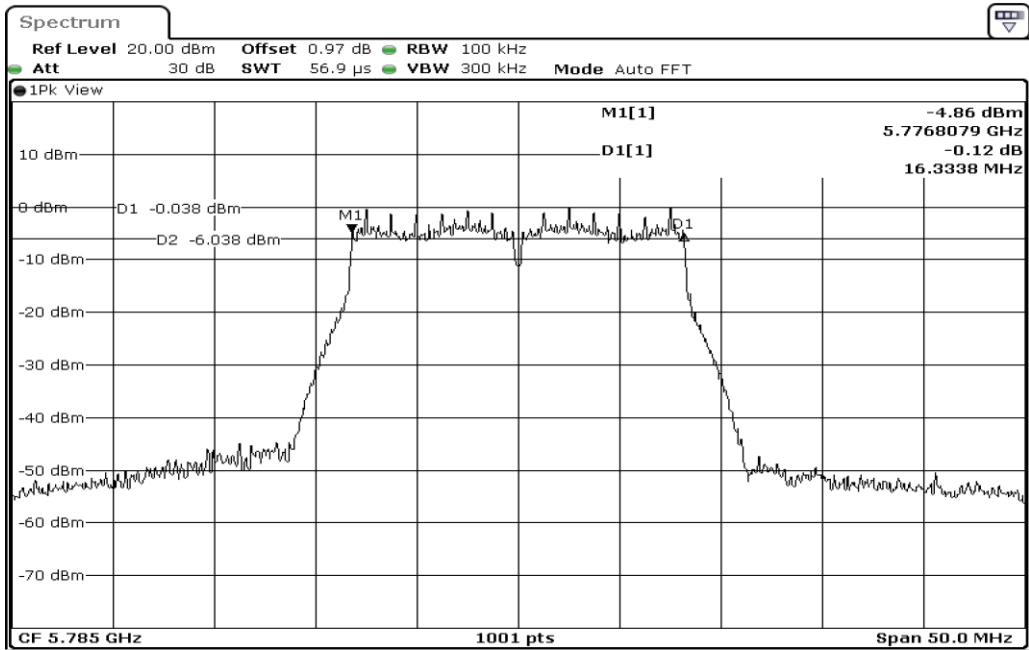

Date: 4.JAN.2024 11:41:53

2	6dB Bandwidth