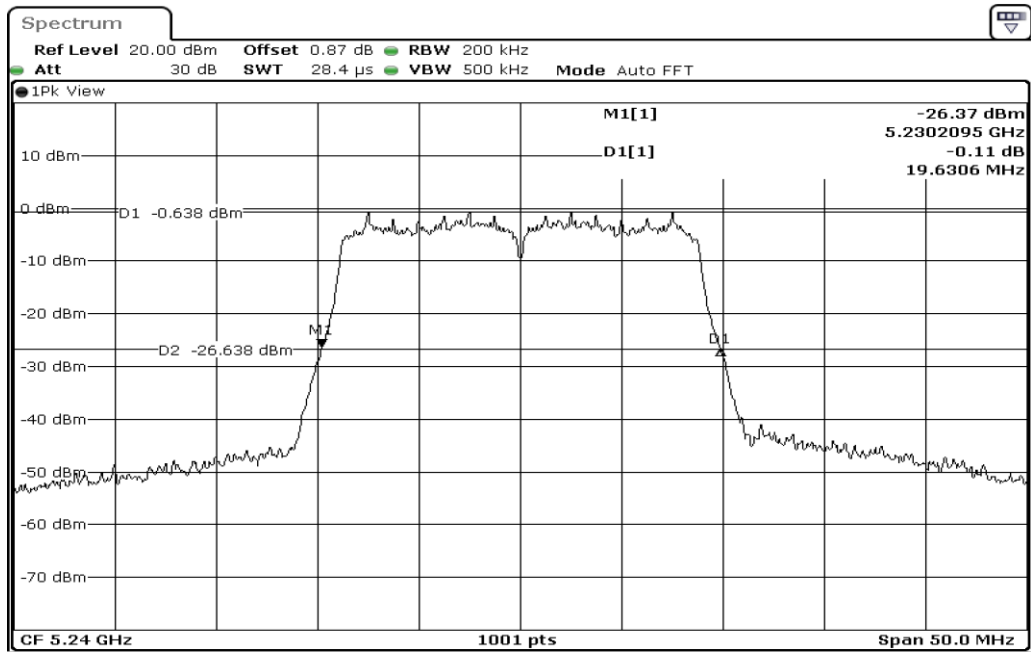

Date: 4.JAN.2024 11:14:00

6	26dB Bandwidth