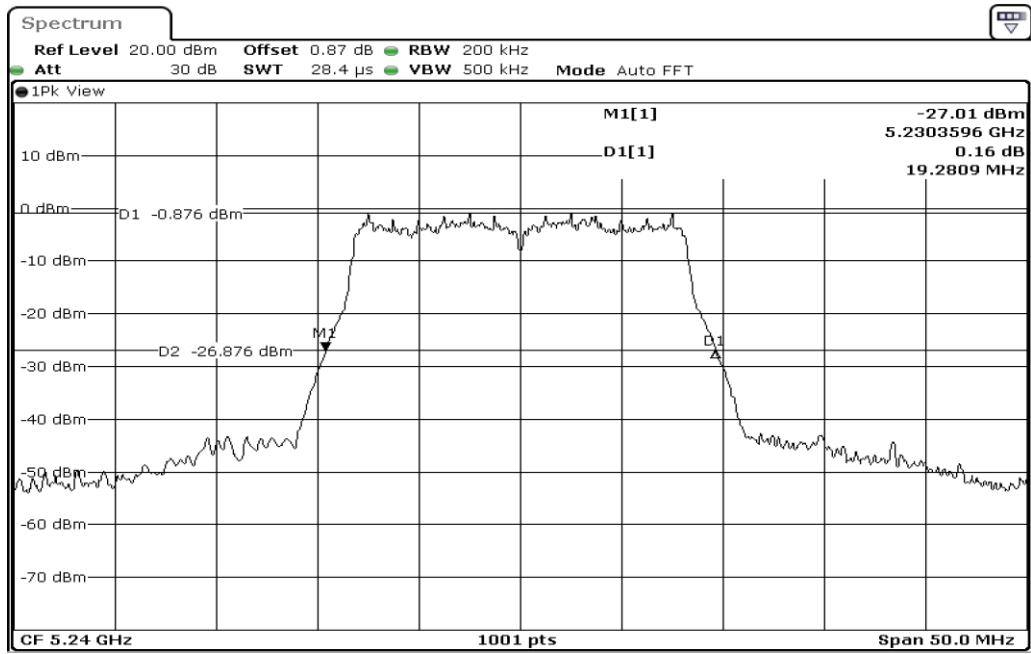

Date: 4.JAN.2024 11:01:08

1	26dB Bandwidth
---	----------------

Date: 4.JAN.2024 11:03:20

2	26dB Bandwidth
---	----------------

Date: 4.JAN.2024 11:04:40

3	26dB Bandwidth
---	----------------

Date: 4.JAN.2024 11:09:58