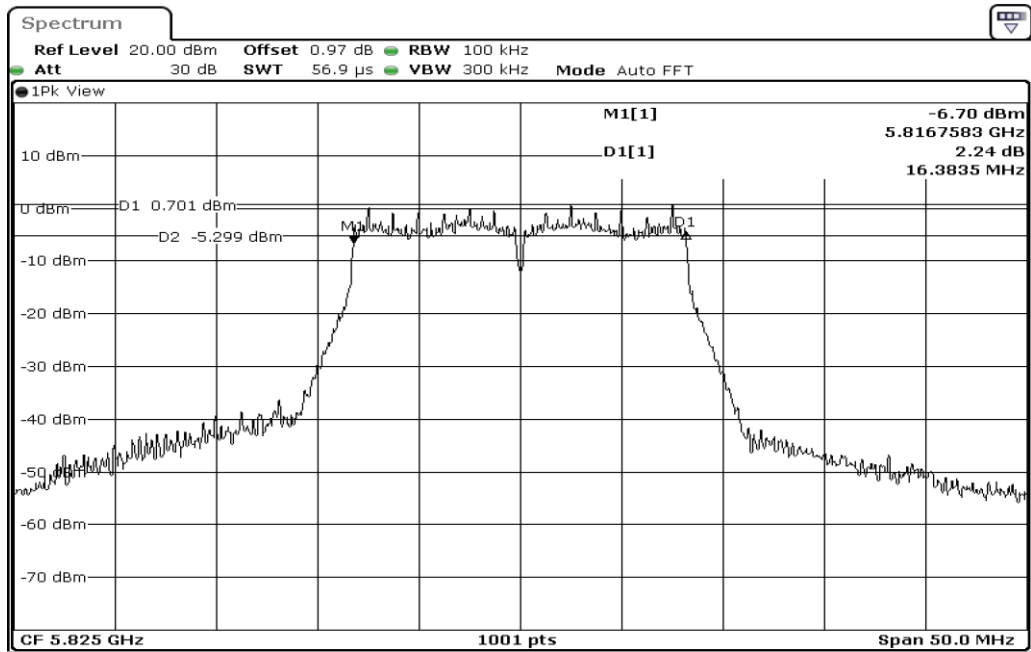

Date: 4.JAN.2024 11:43:55

3	6dB Bandwidth