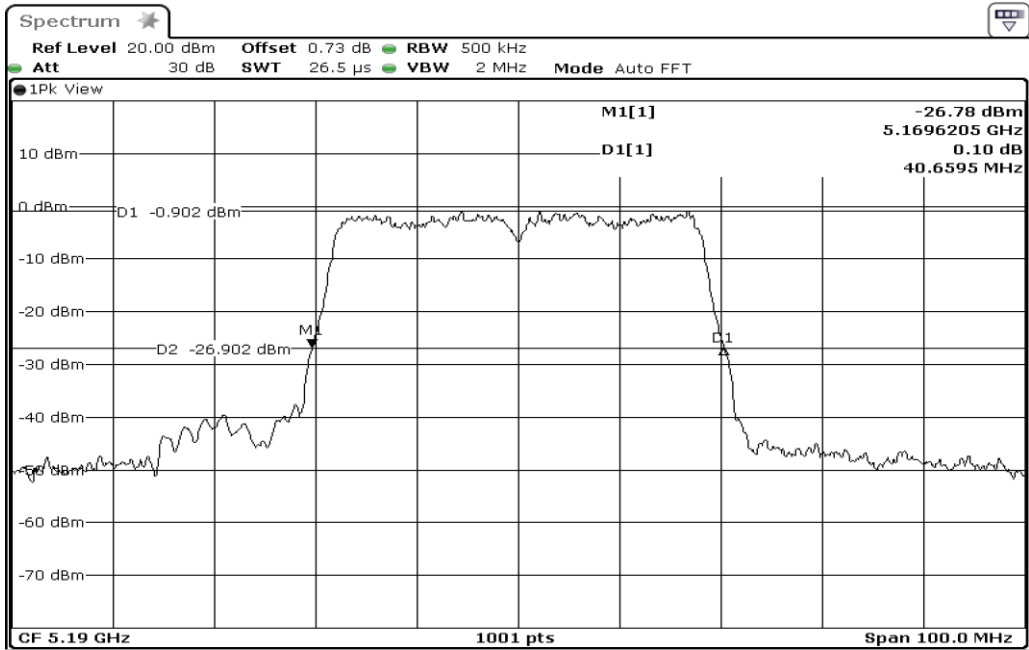

4	26dB Bandwidth
---	----------------

Date: 4.JAN.2024 11:10:33

5	26dB Bandwidth
---	----------------

Date: 4.JAN.2024 11:12:54

6	26dB Bandwidth
---	----------------

Date: 4.JAN.2024 11:21:03

7 26dB Bandwidth