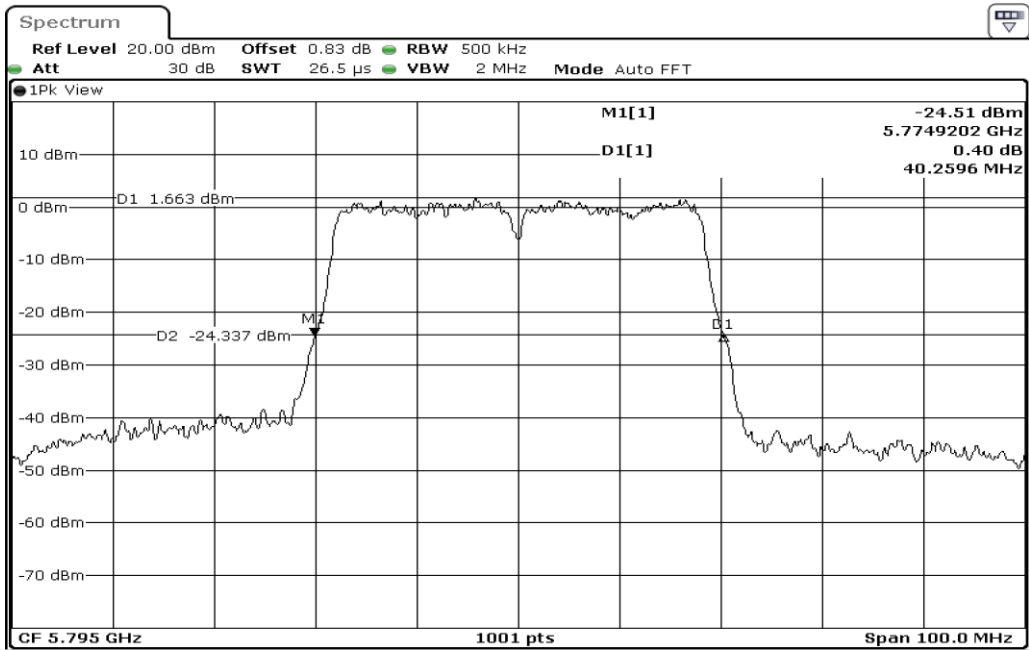

4	26dB Bandwidth
---	----------------

Date: 4.JAN.2024 13:08:16

5	26dB Bandwidth
---	----------------

Date: 4.JAN.2024 13:10:30

6	26dB Bandwidth
---	----------------

Date: 4.JAN.2024 13:18:08

7 26dB Bandwidth