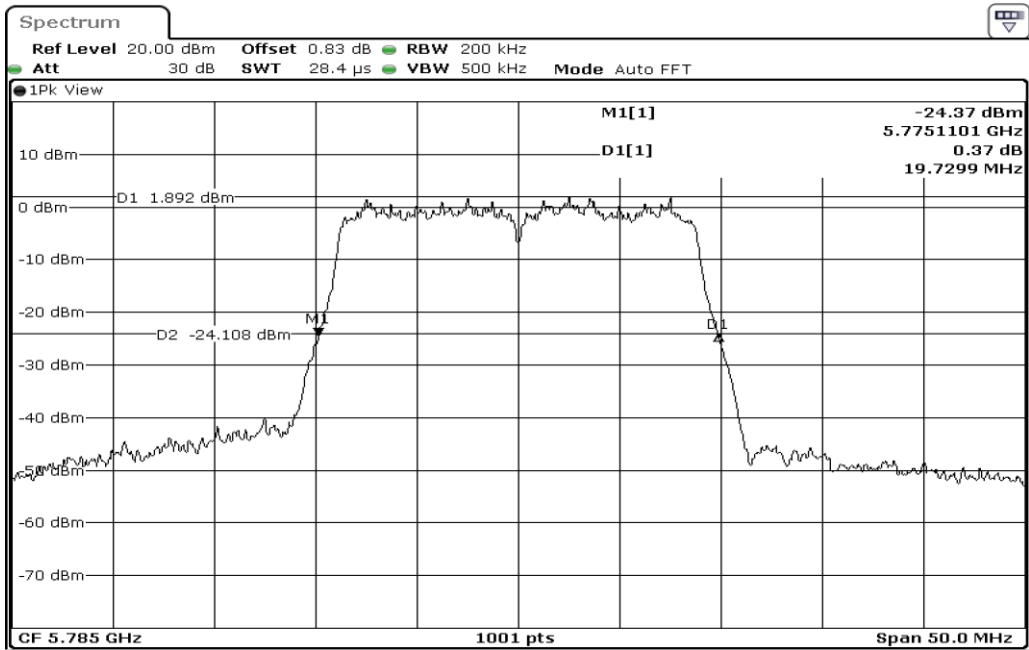

Date: 4.JAN.2024 13:08:16

5	26dB Bandwidth