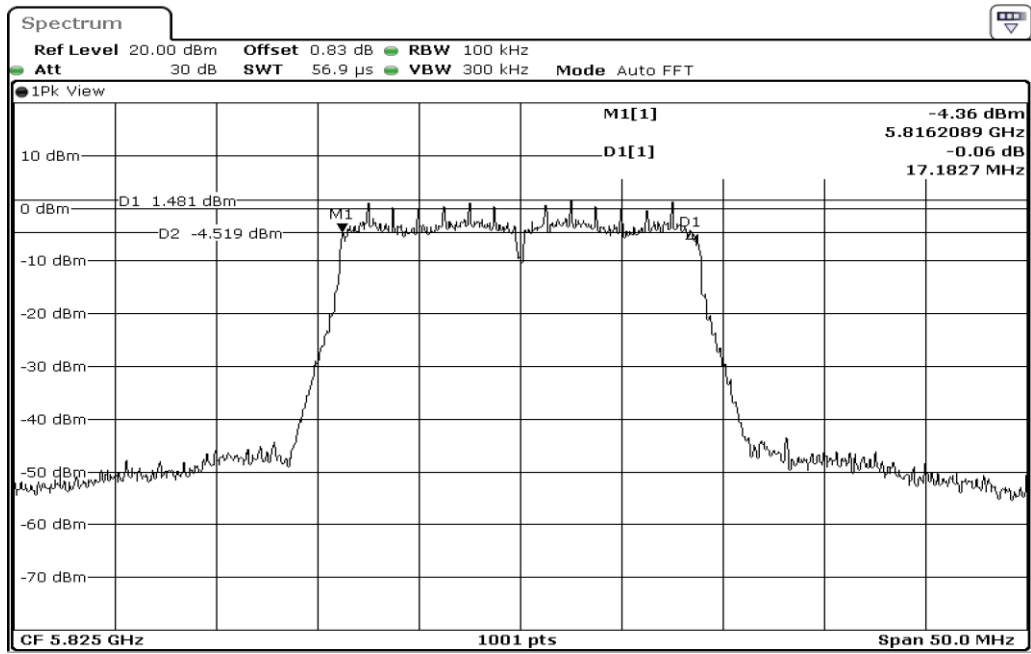

5	6dB Bandwidth

Date: 4.JAN.2024 13:10:09

6	6dB Bandwidth