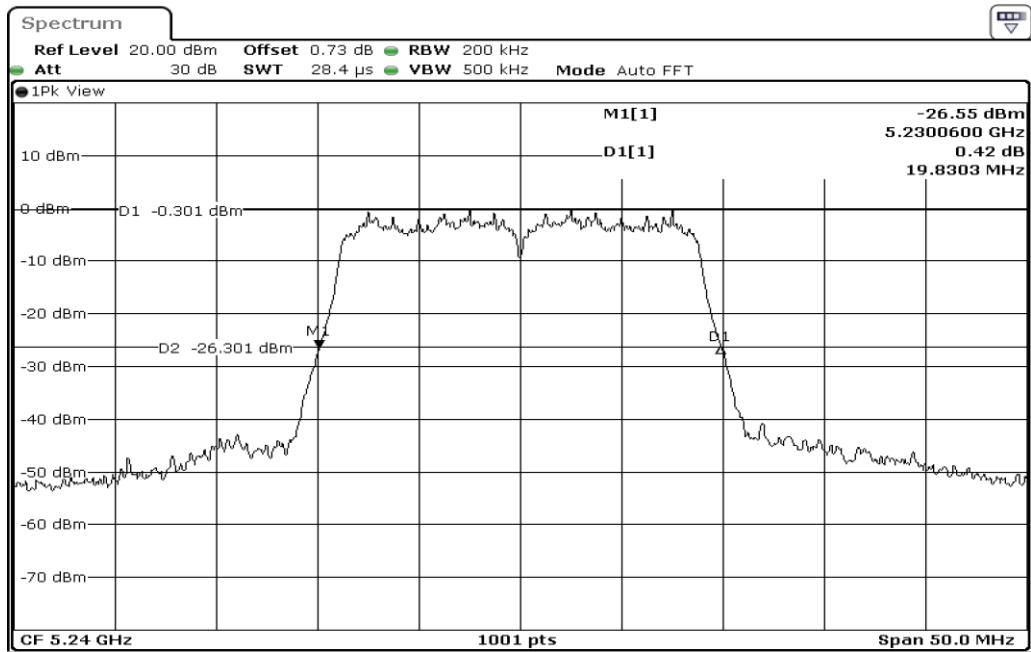

Date: 4.JAN.2024 11:12:54

6	26dB Bandwidth