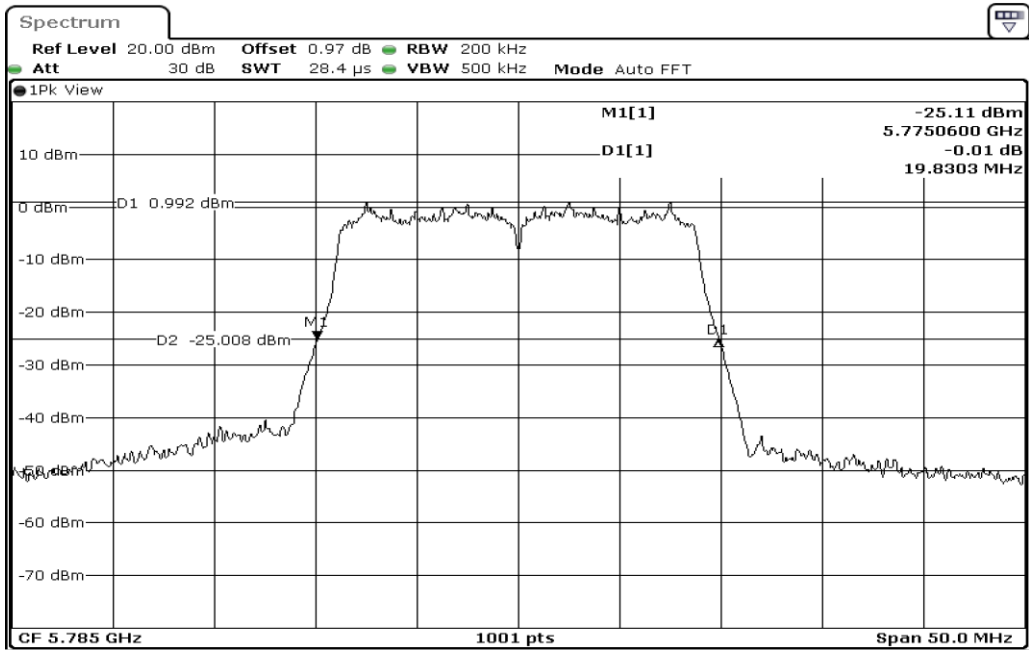

Date: 4.JAN.2024 13:09:16