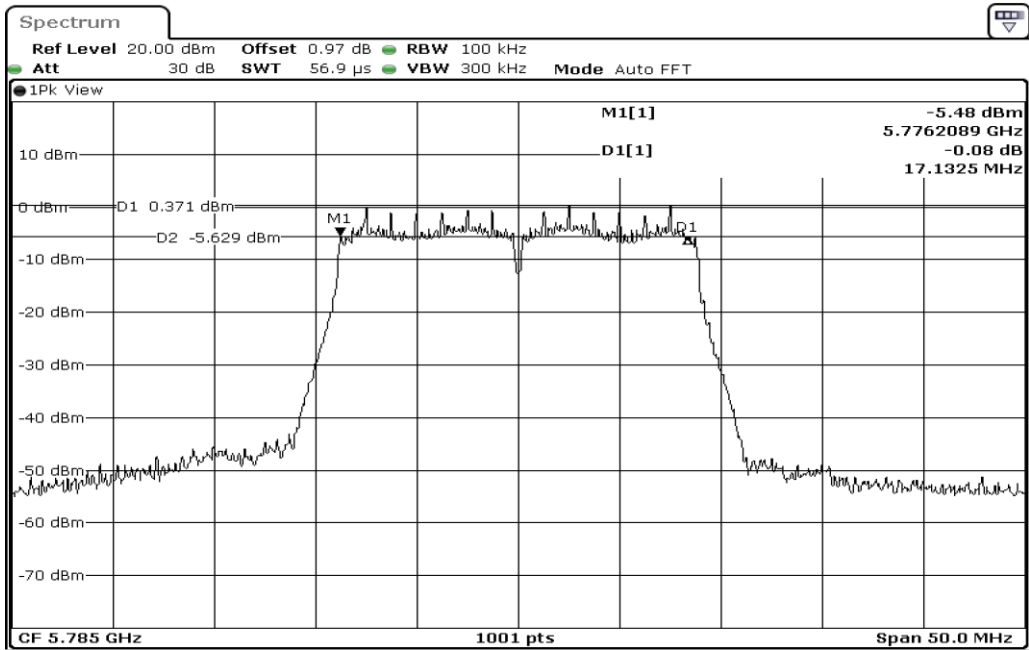

Date: 4.JAN.2024 13:08:59

5	6dB Bandwidth