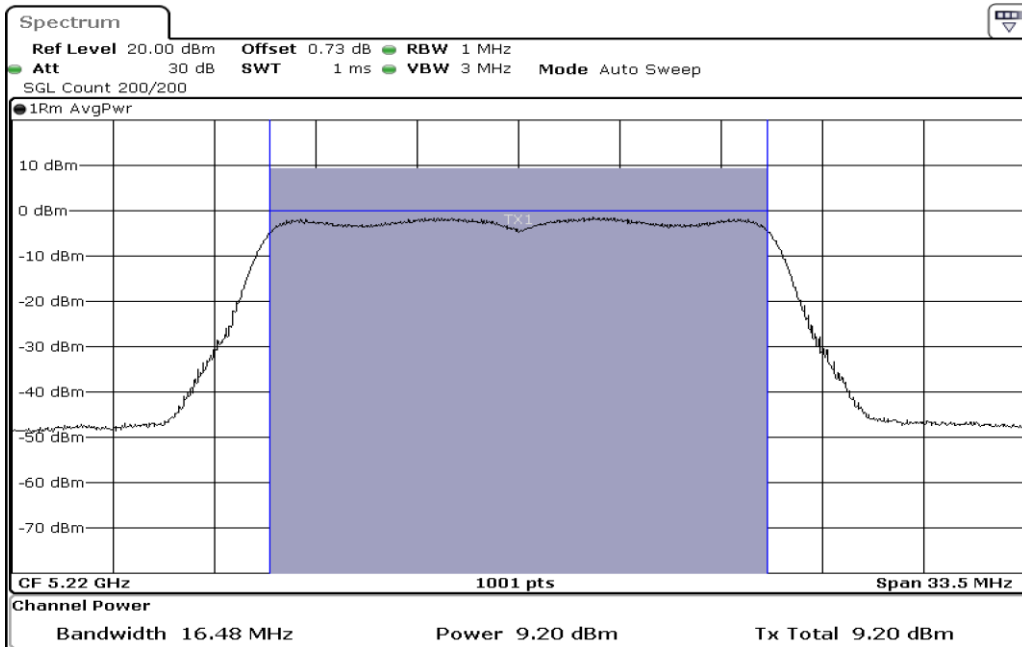

Date: 4.JAN.2024 11:02:48

2	Output Power