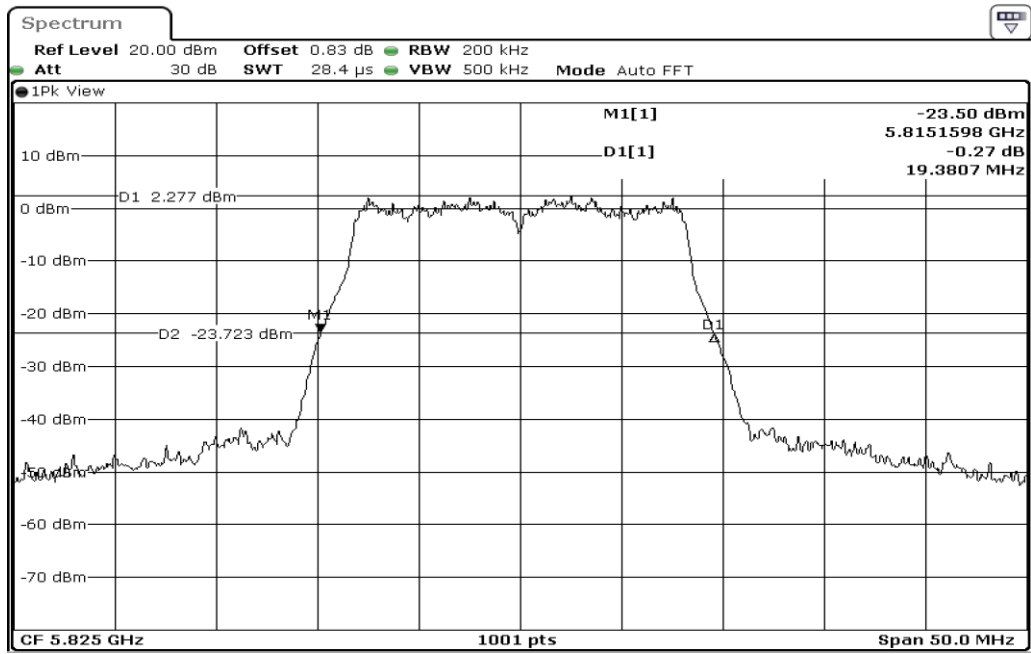

2	26dB Bandwidth

Date: 4.JAN.2024 11:51:39

3	26dB Bandwidth