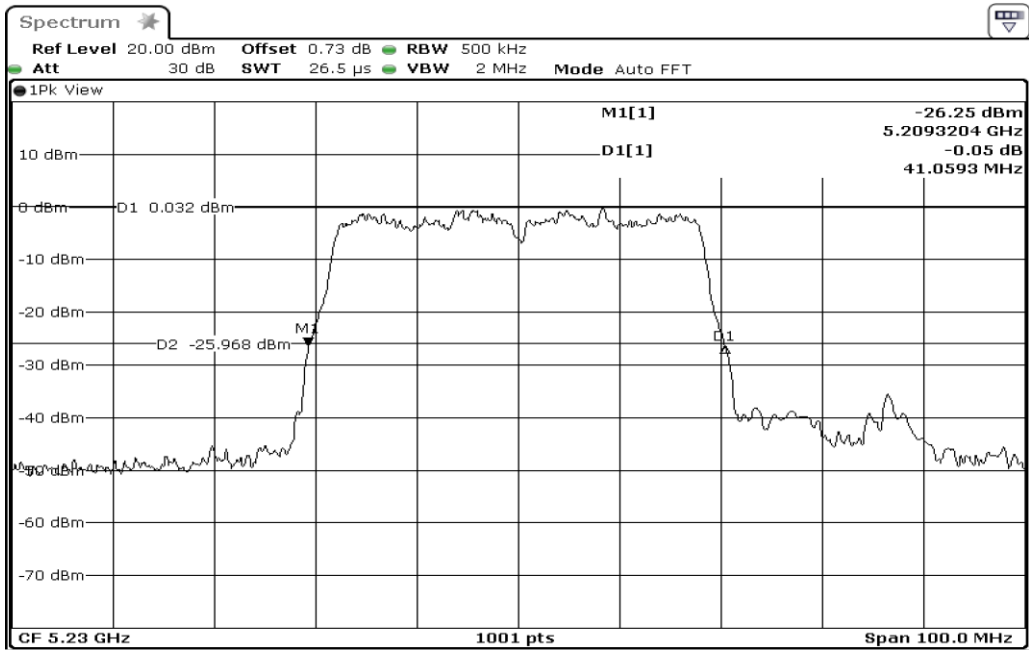

4	26dB Bandwidth
---	----------------

Date: 4.JAN.2024 11:10:33

5	26dB Bandwidth
---	----------------

Date: 4.JAN.2024 11:12:54

6	26dB Bandwidth
---	----------------

Date: 4.JAN.2024 11:21:03

7 26dB Bandwidth