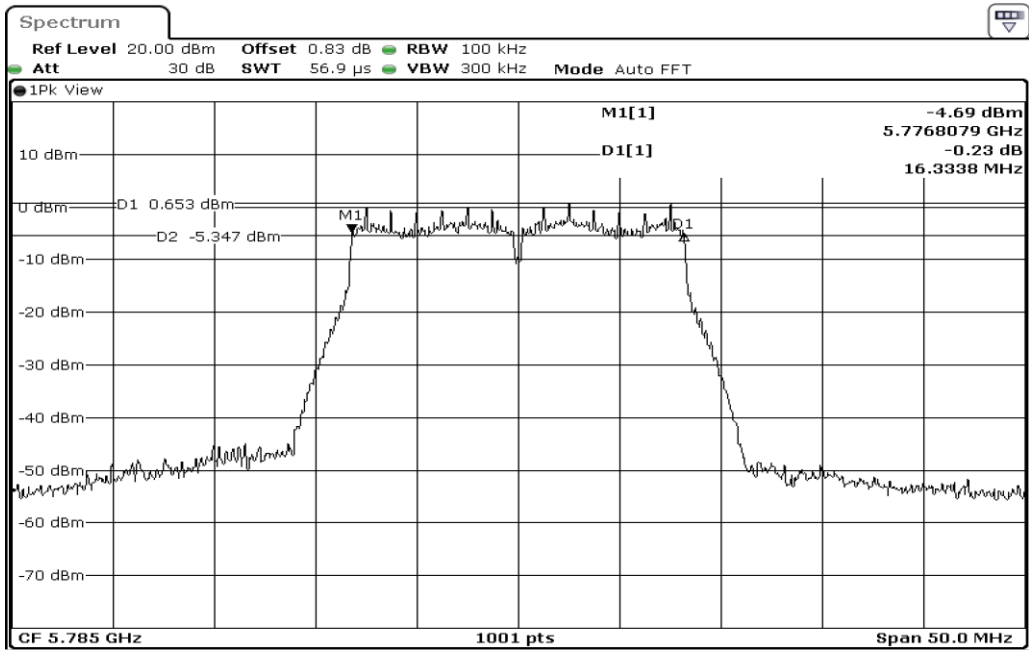

Date: 4.JAN.2024 11:49:15

2	6dB Bandwidth