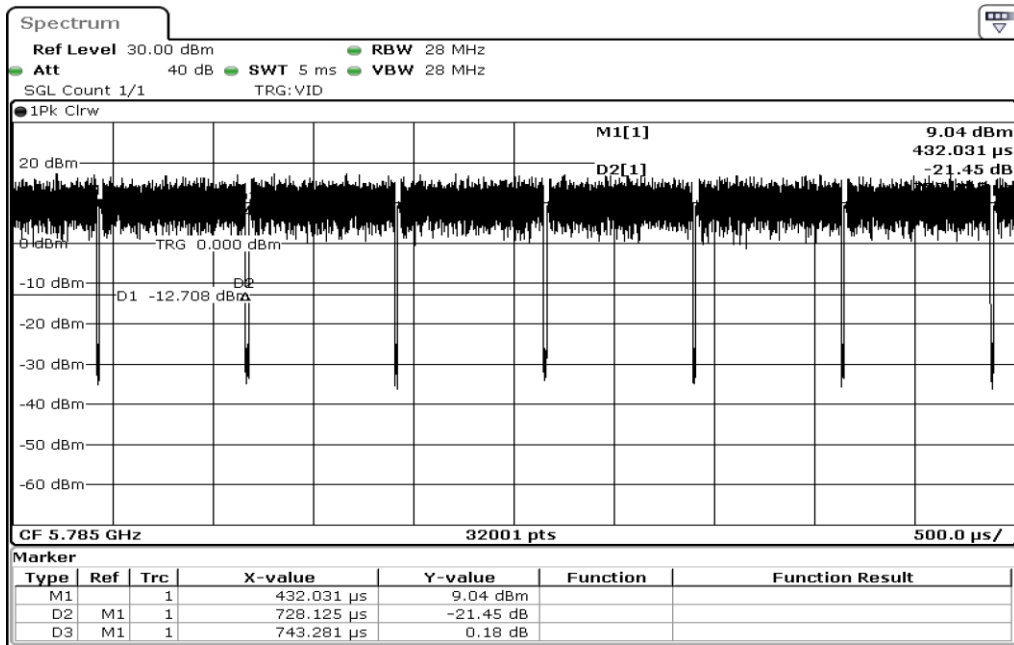

Date: 15.DEC.2023 13:30:54

3	Duty Cycle