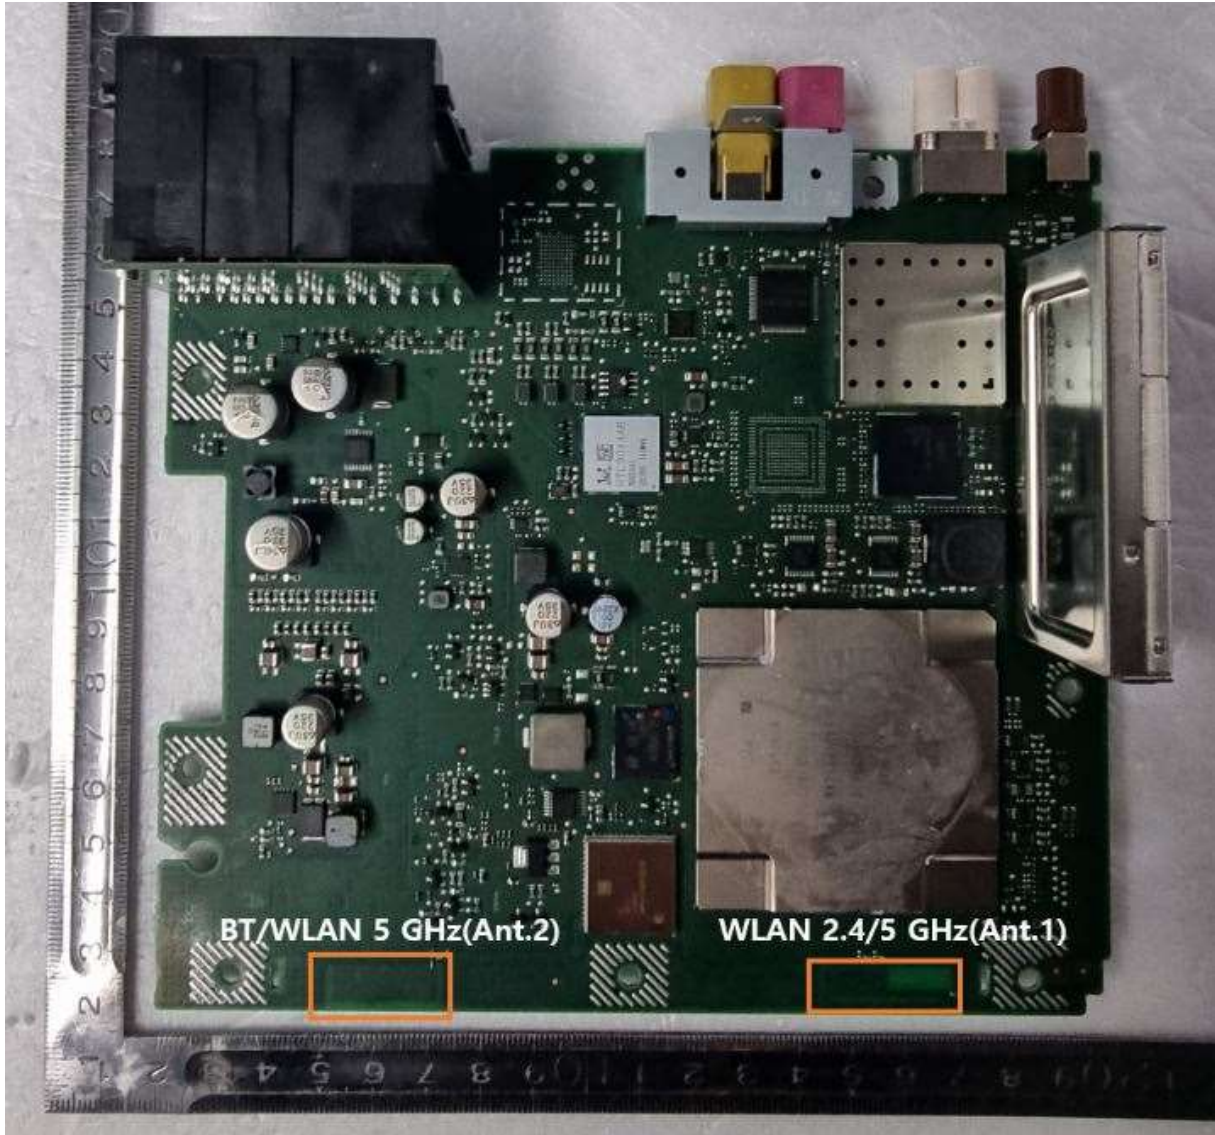

## APPENDIX F: DUT ANTENNA DIAGRAM & SAR TEST SETUP PHOTOGRAPHS

**DUT Antenna Location**

**Figure F-1 WLAN Antenna Location**

**SAR Test Setup Photographs**

**Front from ELI Phantom (Separation Distance: 0 cm)**

**Left from ELI Phantom (Separation Distance: 0 cm)**

This Report is not correlated with the authentication of KOLAS.

It should not be reproduced except in full, without the written approval of ONETECH Corp.

OTC-TRF-SAR-002(0)

**Right from ELI Phantom (Separation Distance: 0 cm)**

**Top from ELI Phantom (Separation Distance: 0 cm)**

**Bottom from ELI Phantom (Separation Distance: 0 cm)**