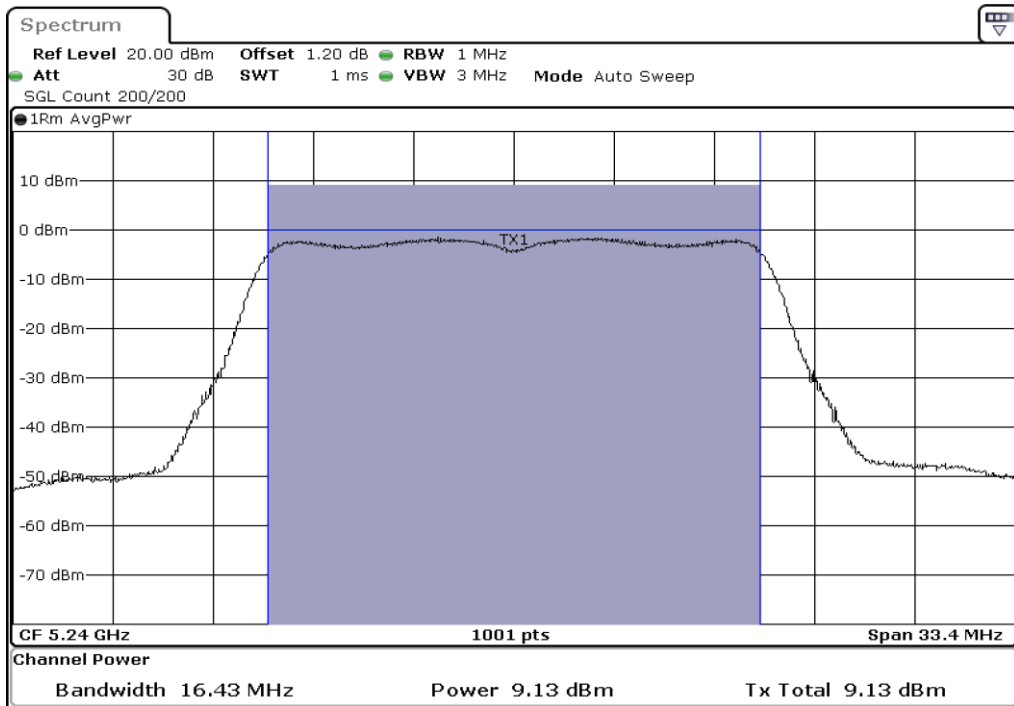

2	Output Power

3	Output Power