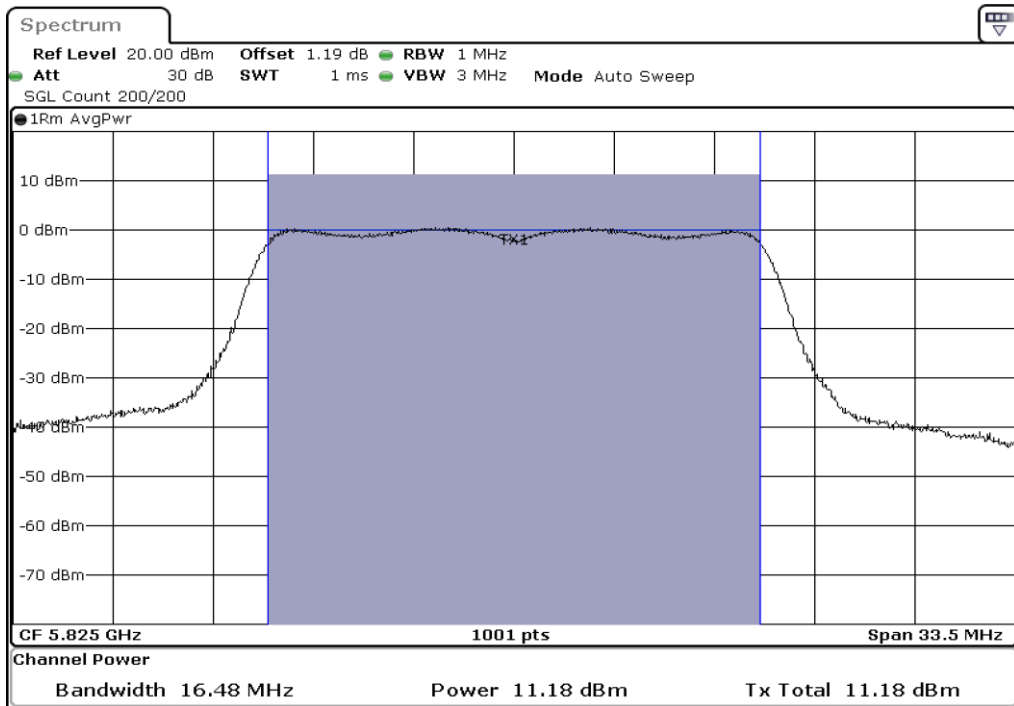

2	Output Power

3	Output Power