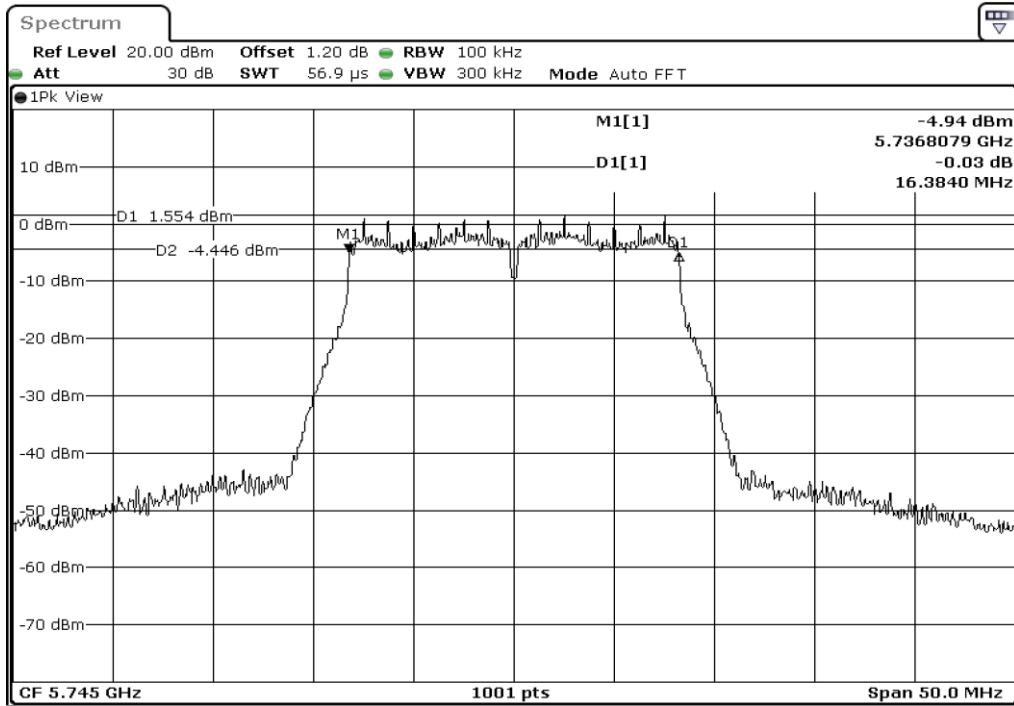

7	26dB Bandwidth
---	----------------

8	26dB Bandwidth
---	----------------

9	26dB Bandwidth
---	----------------

Test Band				WLAN_5GHz			
Antenna				Ant 0			
Test Parameters for Channel Bandwidths							
Test Item	No.	Mode	Channel	Bandwidth	RU Tone	RB index	Verdict
6dB Bandwidth	1	802.11 a	5745	20 MHz	-	-	Pass
	2	802.11 a	5785	20 MHz	-	-	Pass
	3	802.11 a	5825	20 MHz	-	-	Pass
	4	802.11 n(HT20)	5745	20 MHz	-	-	Pass
	5	802.11 n(HT20)	5785	20 MHz	-	-	Pass
	6	802.11 n(HT20)	5825	20 MHz	-	-	Pass
	7	802.11 n(HT40)	5755	40 MHz	-	-	Pass
	8	802.11 n(HT40)	5795	40 MHz	-	-	Pass
	9	802.11 ac(VHT80)	5775	80 MHz	-	-	Pass