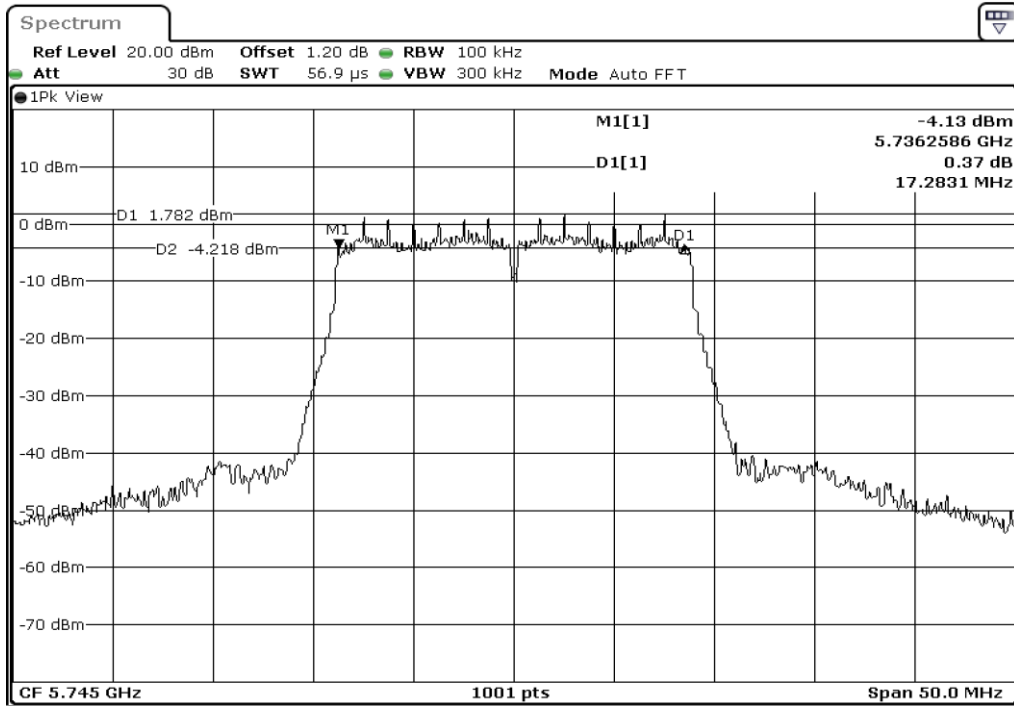

4 6dB Bandwidth