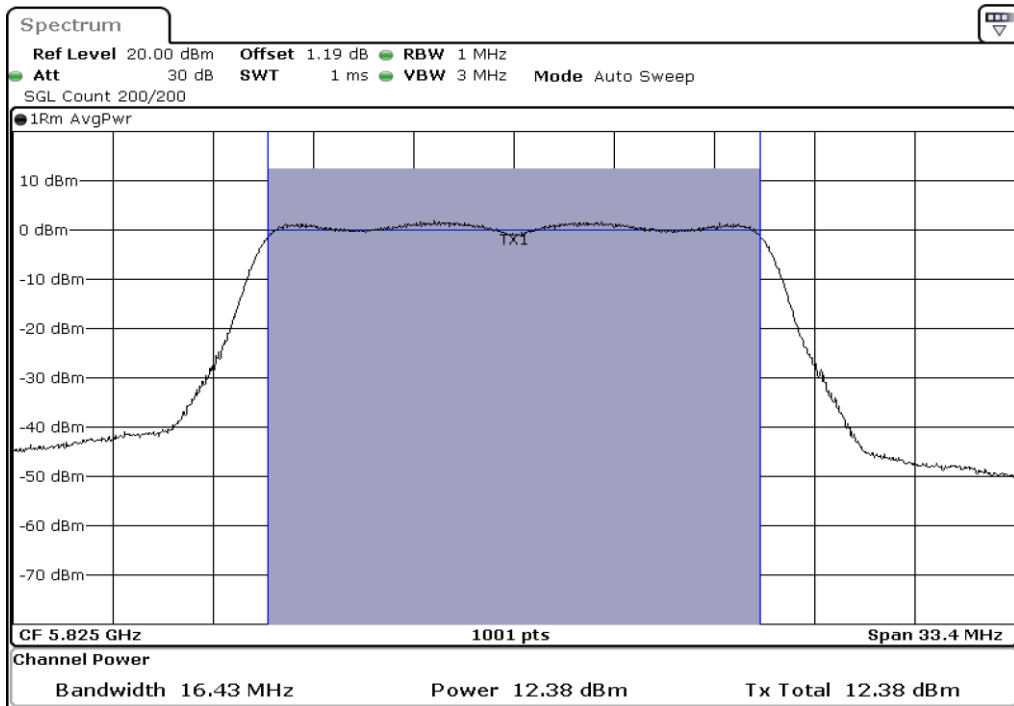

2	Output Power

3	Output Power