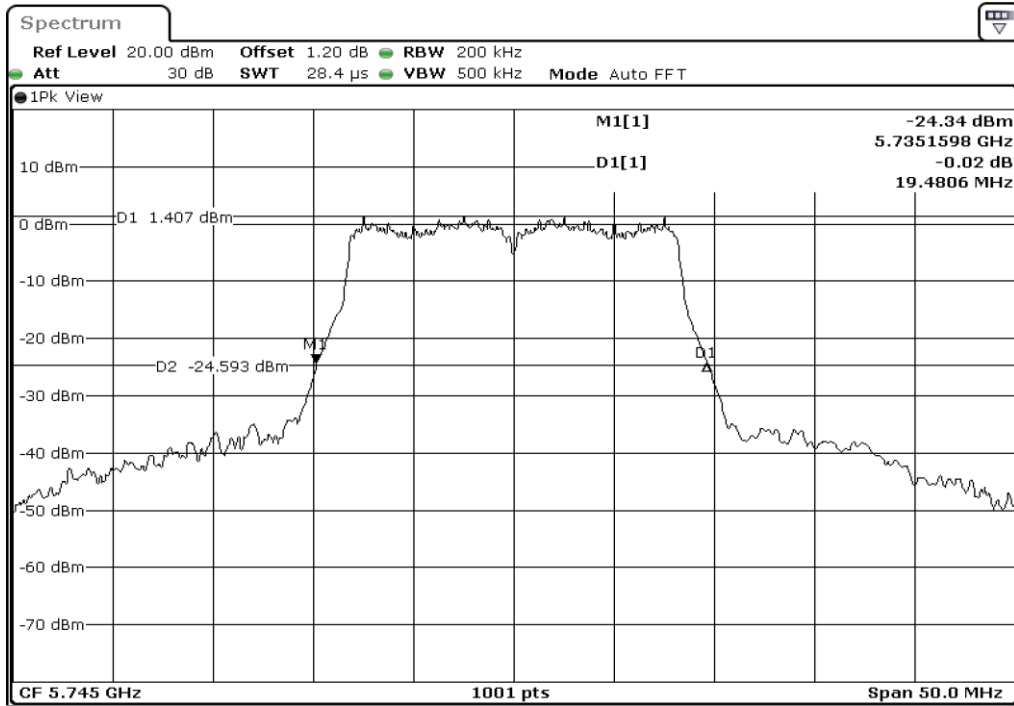

Test Band				WLAN_5GHz			
Antenna				Ant 1			
Test Parameters for Channel Bandwidths							
Test Item	No.	Mode	Channel	Bandwidth	RU Tone	RB index	Verdict
26dB Bandwidth	1	802.11 a	5745	20 MHz	-	-	Pass
	2	802.11 a	5785	20 MHz	-	-	Pass
	3	802.11 a	5825	20 MHz	-	-	Pass
	4	802.11 n(HT20)	5745	20 MHz	-	-	Pass
	5	802.11 n(HT20)	5785	20 MHz	-	-	Pass
	6	802.11 n(HT20)	5825	20 MHz	-	-	Pass
	7	802.11 n(HT40)	5755	40 MHz	-	-	Pass
	8	802.11 n(HT40)	5795	40 MHz	-	-	Pass
	9	802.11 ac(VHT80)	5775	80 MHz	-	-	Pass

1	26dB Bandwidth
---	----------------

2	26dB Bandwidth
---	----------------

3	26dB Bandwidth
---	----------------

4	26dB Bandwidth
---	----------------

5	26dB Bandwidth
---	----------------

6	26dB Bandwidth
---	----------------