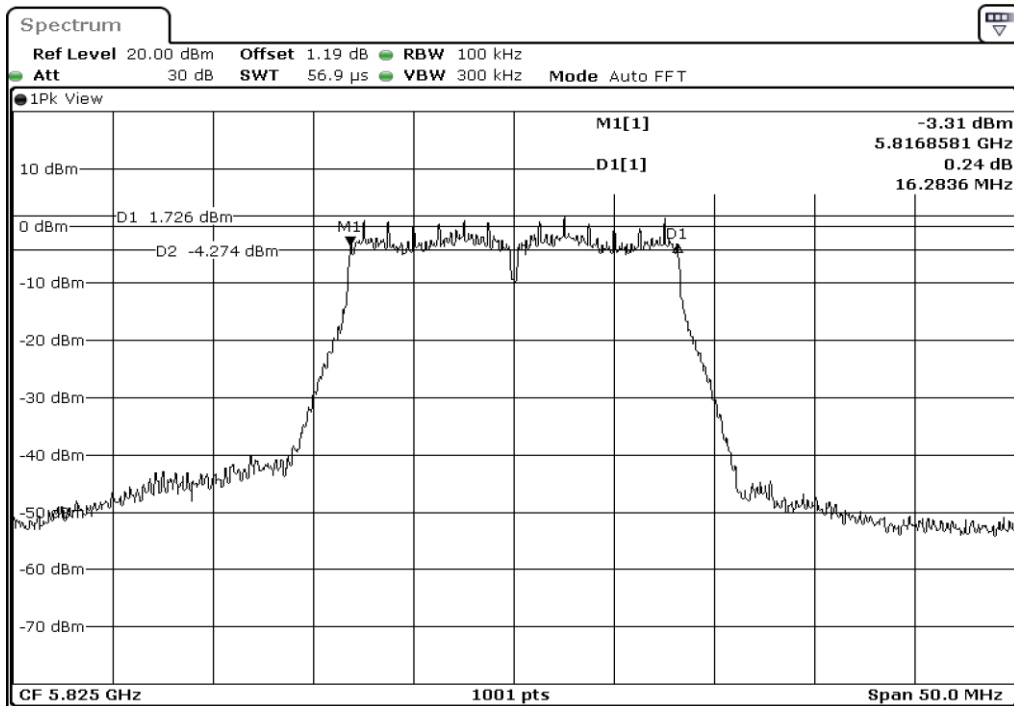

2	6dB Bandwidth

3	6dB Bandwidth