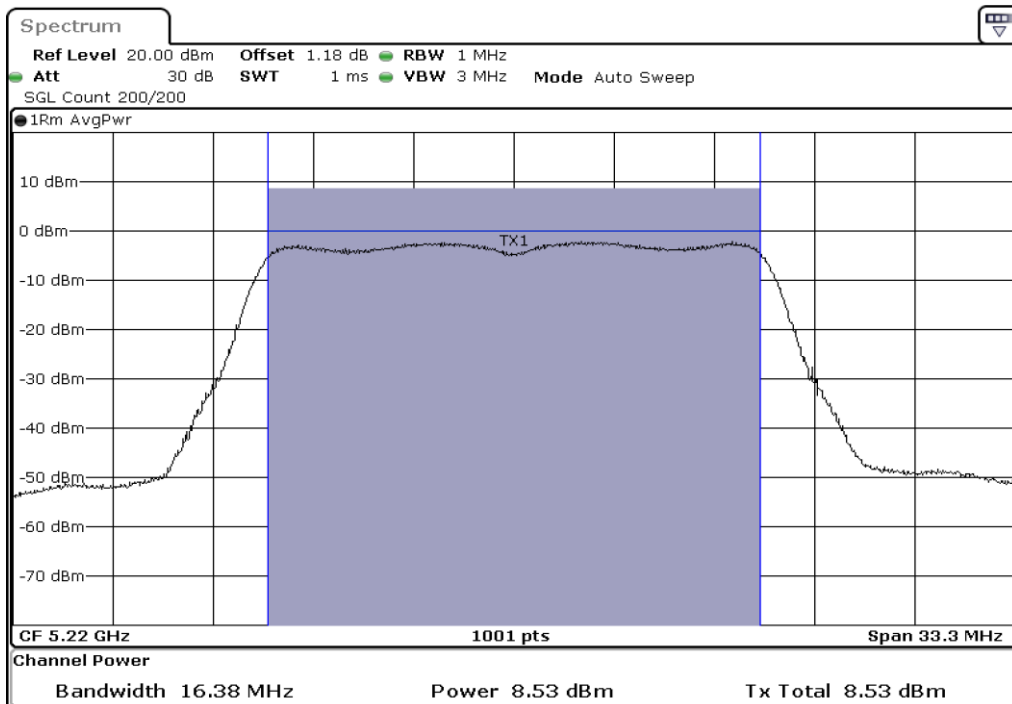

8	Output Power
---	--------------

9	Output Power
---	--------------

Test Band				WLAN_5GHz			
Antenna				Ant 1			
Test Parameters for Channel Bandwidths							
Test Item	No.	Mode	Channel	Bandwidth	RU Tone	RB index	Verdict
Output Power	1	802.11 a	5180	20 MHz	-	-	Pass
	2	802.11 a	5220	20 MHz	-	-	Pass
	3	802.11 a	5240	20 MHz	-	-	Pass
	4	802.11 n(HT20)	5180	20 MHz	-	-	Pass
	5	802.11 n(HT20)	5220	20 MHz	-	-	Pass
	6	802.11 n(HT20)	5240	20 MHz	-	-	Pass
	7	802.11 n(HT40)	5190	40 MHz	-	-	Pass
	8	802.11 n(HT40)	5230	40 MHz	-	-	Pass
	1	802.11 ac(VHT80)	5210	80 MHz	-	-	Pass

1	Output Power
---	--------------

2	Output Power
---	--------------

3	Output Power
---	--------------

4	Output Power
---	--------------

5	Output Power
---	--------------

6	Output Power
---	--------------

7	Output Power
---	--------------