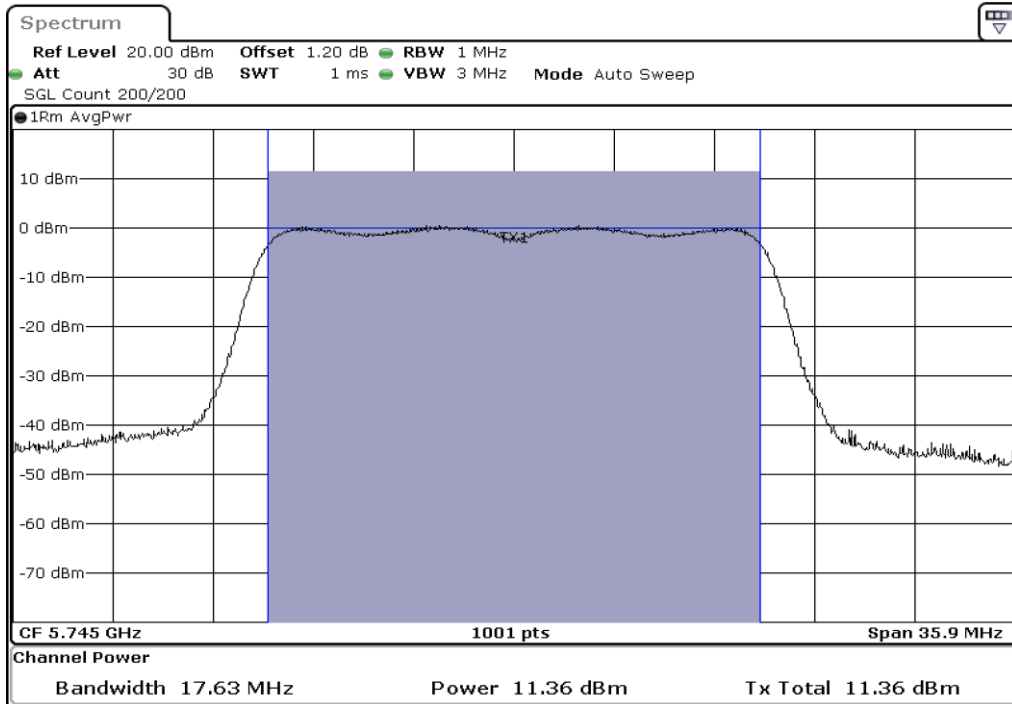

1	Output Power
---	--------------

2	Output Power
---	--------------

3	Output Power
---	--------------

4	Output Power
---	--------------

5	Output Power
---	--------------

6	Output Power
---	--------------

7	Output Power
---	--------------

8	Output Power
---	--------------

9	Output Power
---	--------------

Test Band				WLAN_5GHz			
Antenna				Ant 1			
Test Parameters for Channel Bandwidths							
Test Item	No.	Mode	Channel	Bandwidth	RU Tone	RB index	Verdict
Output Power	1	802.11 a	5745	20 MHz	-	-	Pass
	2	802.11 a	5785	20 MHz	-	-	Pass
	3	802.11 a	5825	20 MHz	-	-	Pass
	4	802.11 n(HT20)	5745	20 MHz	-	-	Pass
	5	802.11 n(HT20)	5785	20 MHz	-	-	Pass
	6	802.11 n(HT20)	5825	20 MHz	-	-	Pass
	7	802.11 n(HT40)	5755	40 MHz	-	-	Pass
	8	802.11 n(HT40)	5795	40 MHz	-	-	Pass
	9	802.11 ac(VHT80)	5775	80 MHz	-	-	Pass

1	Output Power
---	--------------

2	Output Power
---	--------------

3	Output Power
---	--------------

4 Output Power

5 Output Power

6	Output Power
---	--------------

7	Output Power
---	--------------

8	Output Power
---	--------------