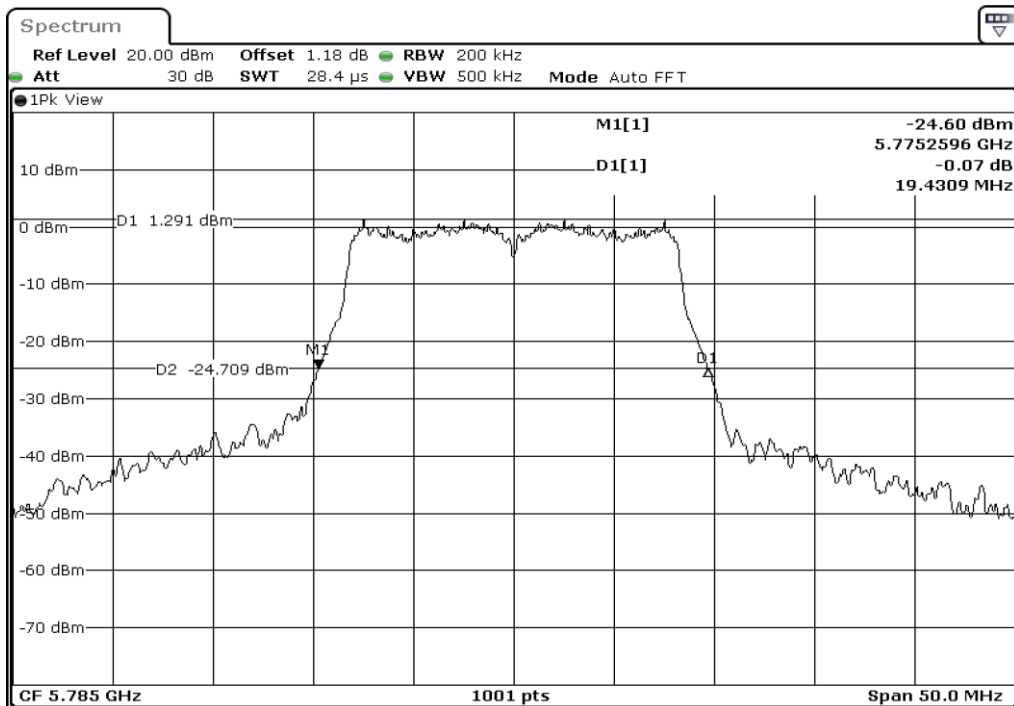

Test Band				WLAN_5GHz			
Antenna				Ant 1			
Test Parameters for Channel Bandwidths							
Test Item	No.	Mode	Channel	Bandwidth	RU Tone	RB index	Verdict
26dB Bandwidth	1	802.11 a	5745	20 MHz	-	-	Pass
	2	802.11 a	5785	20 MHz	-	-	Pass
	3	802.11 a	5825	20 MHz	-	-	Pass
	4	802.11 n(HT20)	5745	20 MHz	-	-	Pass
	5	802.11 n(HT20)	5785	20 MHz	-	-	Pass
	6	802.11 n(HT20)	5825	20 MHz	-	-	Pass
	7	802.11 n(HT40)	5755	40 MHz	-	-	Pass
	8	802.11 n(HT40)	5795	40 MHz	-	-	Pass
	9	802.11 ac(VHT80)	5775	80 MHz	-	-	Pass

1	26dB Bandwidth
---	----------------

2	26dB Bandwidth
---	----------------

3	26dB Bandwidth
---	----------------

4	26dB Bandwidth
---	----------------

5	26dB Bandwidth
---	----------------

6	26dB Bandwidth
---	----------------