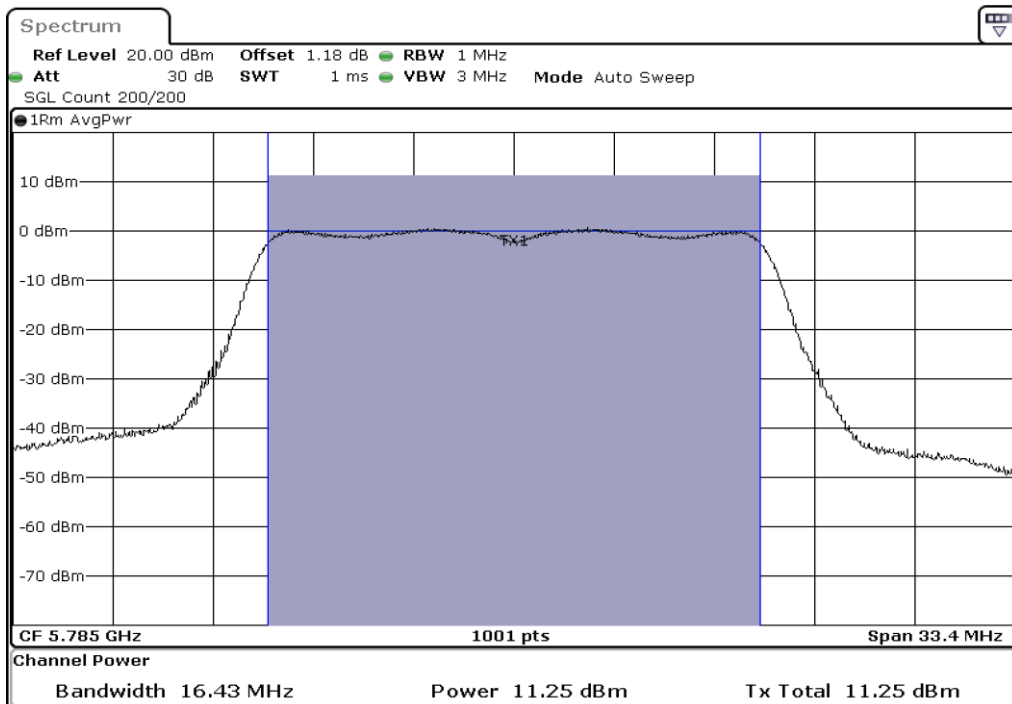

8	Output Power
---	--------------

9	Output Power
---	--------------

Test Band				WLAN_5GHz			
Antenna				Ant 1			
Test Parameters for Channel Bandwidths							
Test Item	No.	Mode	Channel	Bandwidth	RU Tone	RB index	Verdict
Output Power	1	802.11 a	5745	20 MHz	-	-	Pass
	2	802.11 a	5785	20 MHz	-	-	Pass
	3	802.11 a	5825	20 MHz	-	-	Pass
	4	802.11 n(HT20)	5745	20 MHz	-	-	Pass
	5	802.11 n(HT20)	5785	20 MHz	-	-	Pass
	6	802.11 n(HT20)	5825	20 MHz	-	-	Pass
	7	802.11 n(HT40)	5755	40 MHz	-	-	Pass
	8	802.11 n(HT40)	5795	40 MHz	-	-	Pass
	9	802.11 ac(VHT80)	5775	80 MHz	-	-	Pass

1	Output Power
---	--------------

2	Output Power
---	--------------

3	Output Power
---	--------------

4 Output Power

5 Output Power

6	Output Power
---	--------------

7	Output Power
---	--------------

8	Output Power
---	--------------