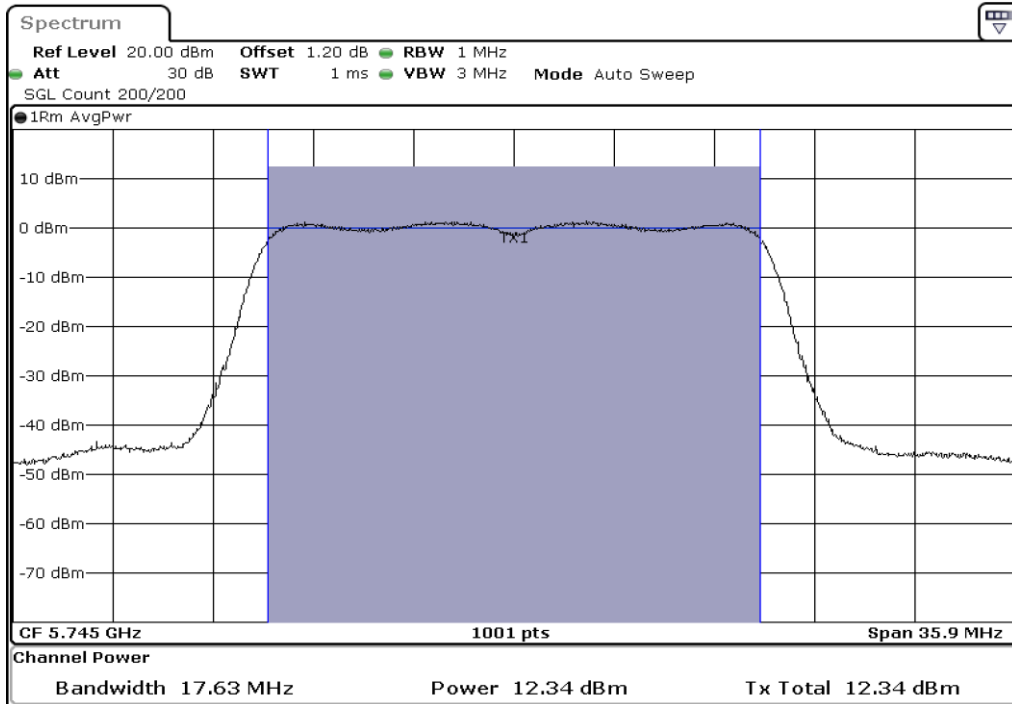

4	Output Power