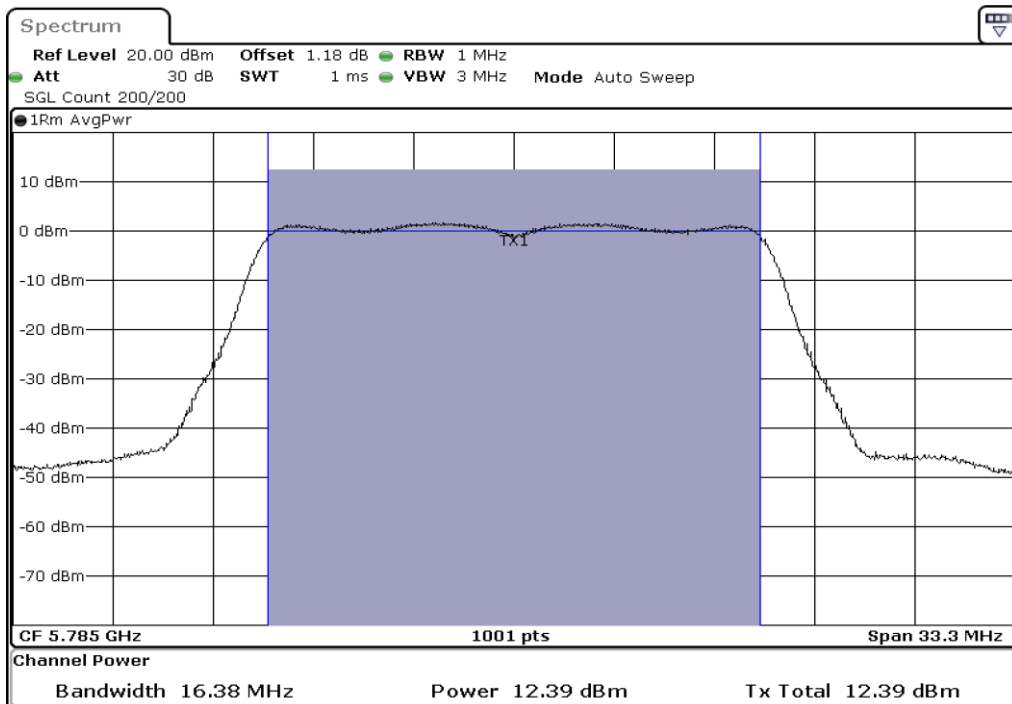

8 Output Power

9	Output Power
---	--------------

Test Band				WLAN_5GHz			
Antenna				Ant 0			
Test Parameters for Channel Bandwidths							
Test Item	No.	Mode	Channel	Bandwidth	RU Tone	RB index	Verdict
Output Power	1	802.11 a	5745	20 MHz	-	-	Pass
	2	802.11 a	5785	20 MHz	-	-	Pass
	3	802.11 a	5825	20 MHz	-	-	Pass
	4	802.11 n(HT20)	5745	20 MHz	-	-	Pass
	5	802.11 n(HT20)	5785	20 MHz	-	-	Pass
	6	802.11 n(HT20)	5825	20 MHz	-	-	Pass
	7	802.11 n(HT40)	5755	40 MHz	-	-	Pass
	8	802.11 n(HT40)	5795	40 MHz	-	-	Pass
	9	802.11 ac(VHT80)	5775	80 MHz	-	-	Pass

1	Output Power
---	--------------

2	Output Power
---	--------------

3	Output Power
---	--------------

4	Output Power
---	--------------

5	Output Power
---	--------------

6	Output Power
---	--------------

7	Output Power
---	--------------