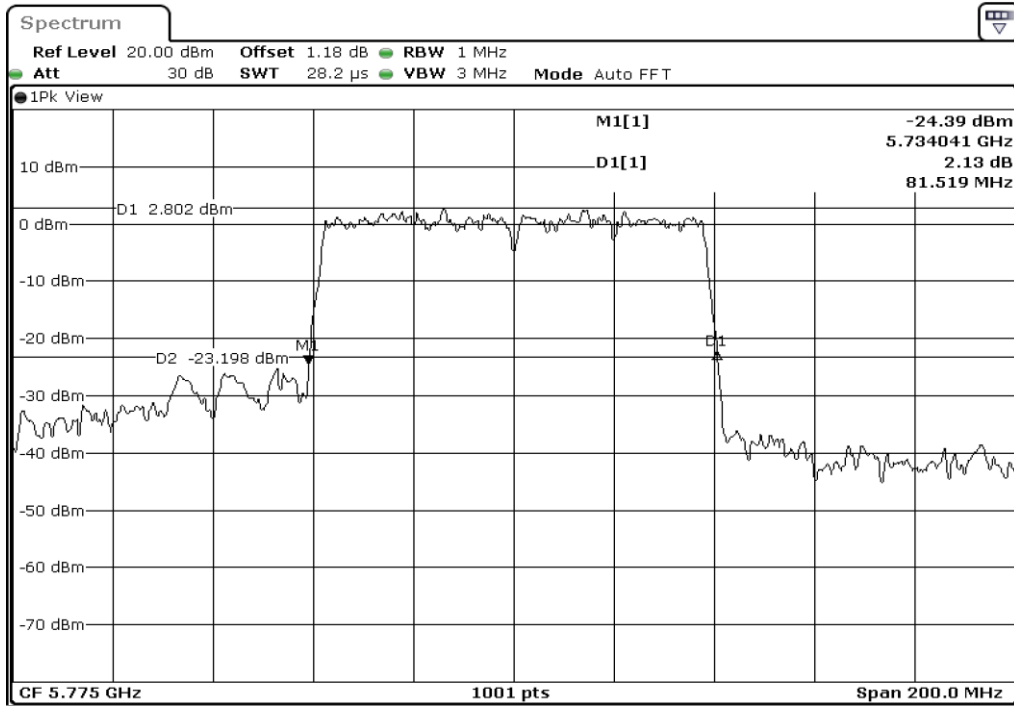

8	26dB Bandwidth

9	26dB Bandwidth