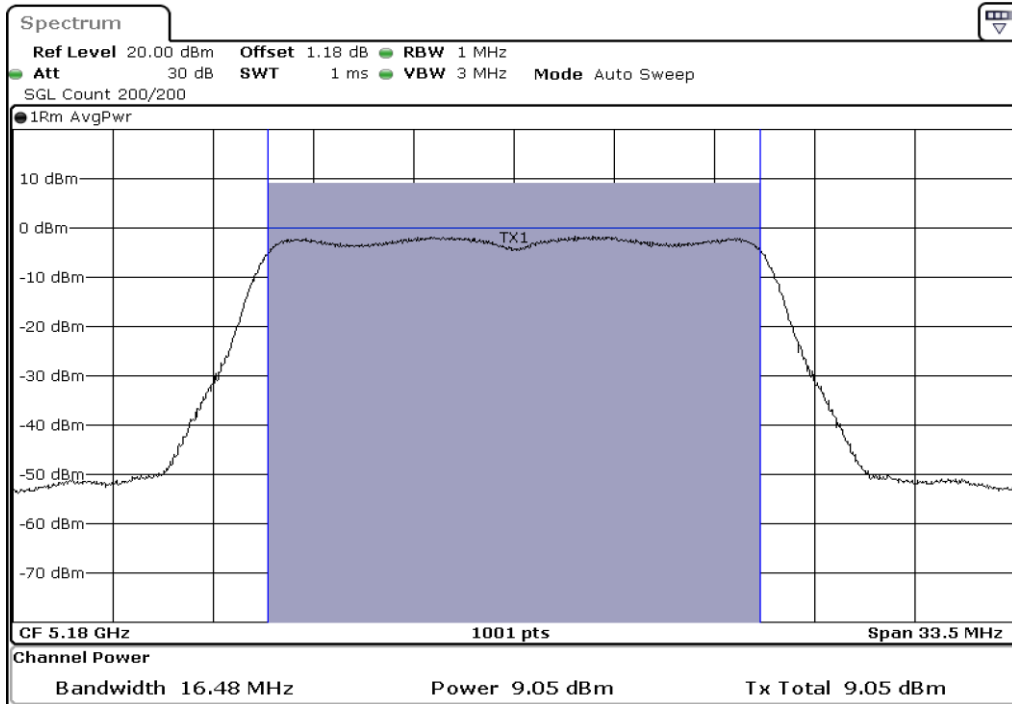

7	6dB Bandwidth
---	---------------

8	6dB Bandwidth
---	---------------

9	6dB Bandwidth
---	---------------

Test Band				WLAN_5GHz			
Antenna				Ant 0			
Test Parameters for Channel Bandwidths							
Test Item	No.	Mode	Channel	Bandwidth	RU Tone	RB index	Verdict
Output Power	1	802.11 a	5180	20 MHz	-	-	Pass
	2	802.11 a	5220	20 MHz	-	-	Pass
	3	802.11 a	5240	20 MHz	-	-	Pass
	4	802.11 n(HT20)	5180	20 MHz	-	-	Pass
	5	802.11 n(HT20)	5220	20 MHz	-	-	Pass
	6	802.11 n(HT20)	5240	20 MHz	-	-	Pass
	7	802.11 n(HT40)	5190	40 MHz	-	-	Pass
	8	802.11 n(HT40)	5230	40 MHz	-	-	Pass
	9	802.11 ac(VHT80)	5210	80 MHz	-	-	Pass