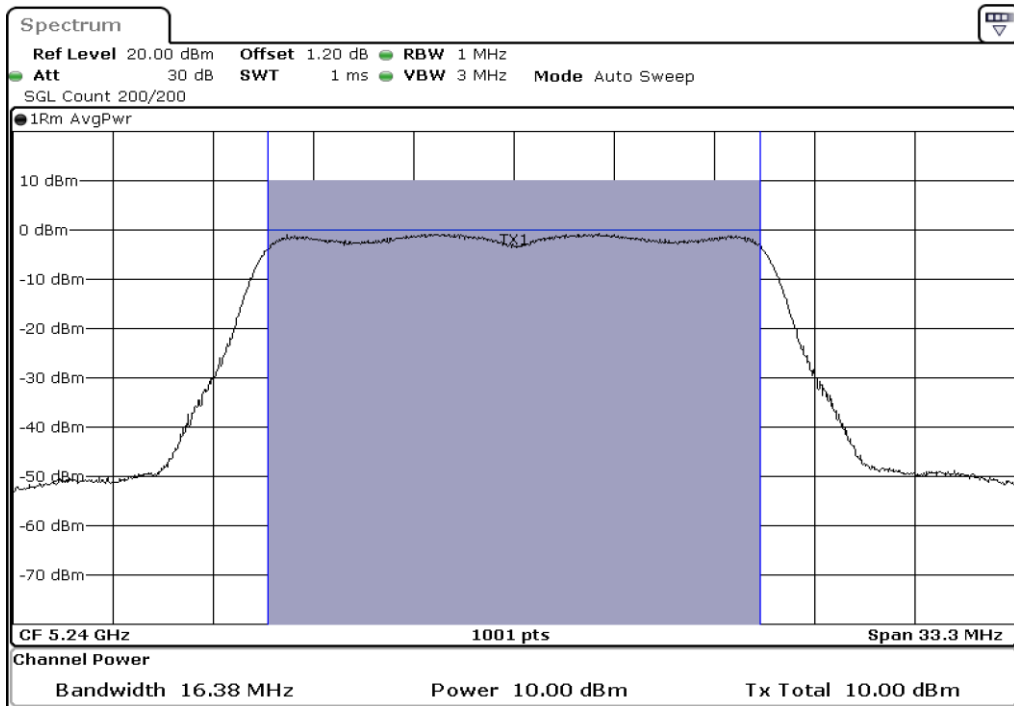

2	Output Power

3	Output Power