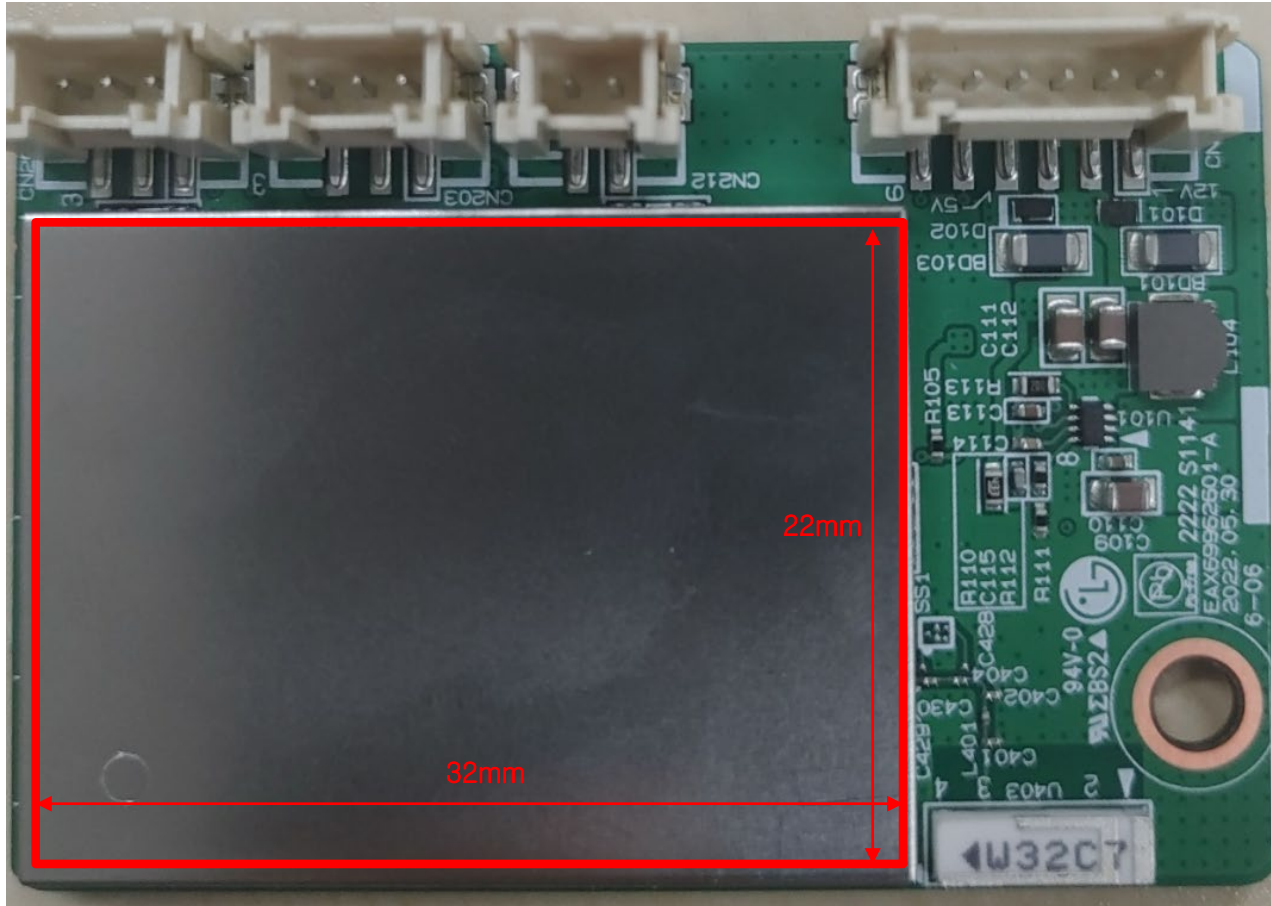

# LVR-001 Label Drawing

LGE Internal Use Only

<TOP>

<BOT>

Product name : VR GEN3 module  
BRAND : LG  
Model name : LVR-001  
LG P/N : EAX69962601  
KC : R-C-LGE-LVR001  
FCC ID : BEJ-LVR001  
IC : 2703N-LVR001

# LVR-001 Label Drawing

LGE Internal Use Only

<TOP>