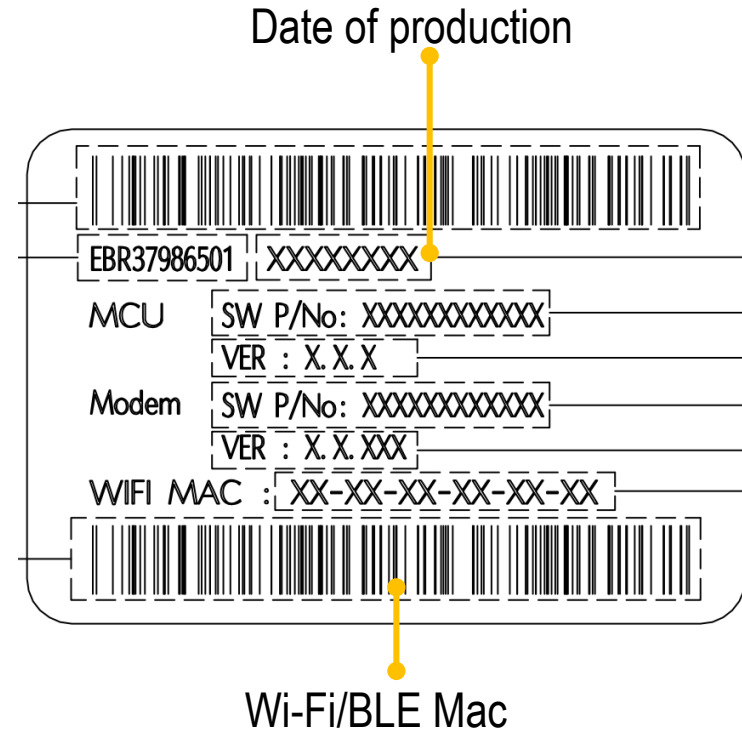

# LVR-001 Label Drawing

LGE Internal Use Only

<TOP>

<BOT>

Product name : VR GEN3 module  
BRAND : LG  
Model name : LVR-001  
LG P/N : EAX69962601  
KC : R-C-LGE-LVR001  
FCC ID : BEJ-LVR001  
IC : 2703N-LVR001

# LVR-001 Label Drawing

LGE Internal Use Only

<TOP>