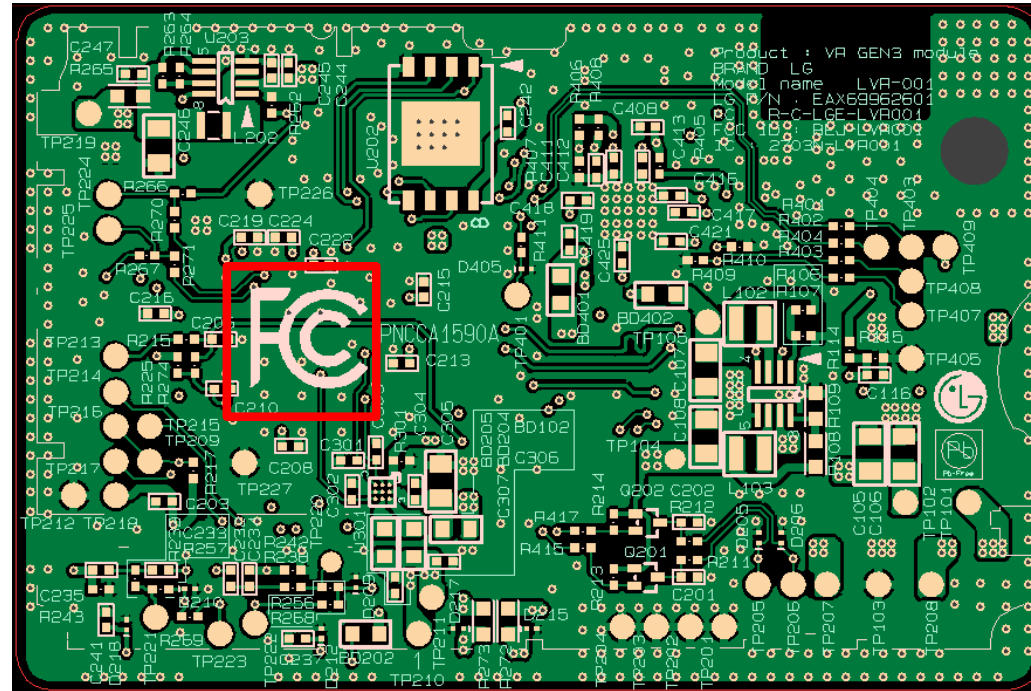

# LVR-001 Label Drawing

LGE Internal Use Only

<TOP>

<BOT>

Product name : VR GEN3 module  
BRAND : LG  
Model name : LVR-001  
LG P/N : EAX69962601  
KC : R-C-LGE-LVR001  
FCC ID : BEJ-LVR001  
IC : 2703N-LVR001

# LVR-001 Label Drawing

LGE Internal Use Only

<TOP>