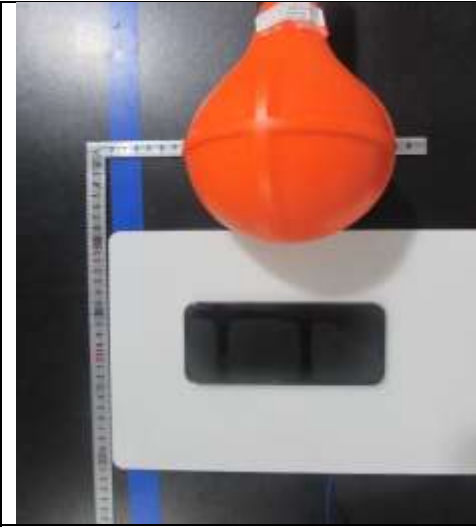

Test Setup Photo.

Wireless Power transmitter: HLWTNHP1

1.WPT Module Only

Front 15cm

Front 20cm

Top 15cm

Bottom 15cm

Right Side 15cm

Left Side 15cm

2. WPT Module with Wood material cover

Front 15cm

Front 20cm

Top 15cm

Bottom 15cm

Right Side 15cm

Left Side 15cm

3. WPT Module with plastic material cover

Front 15cm

Front 20cm

Top 15cm

Bottom 15cm

Right Side 15cm

Left Side 15cm