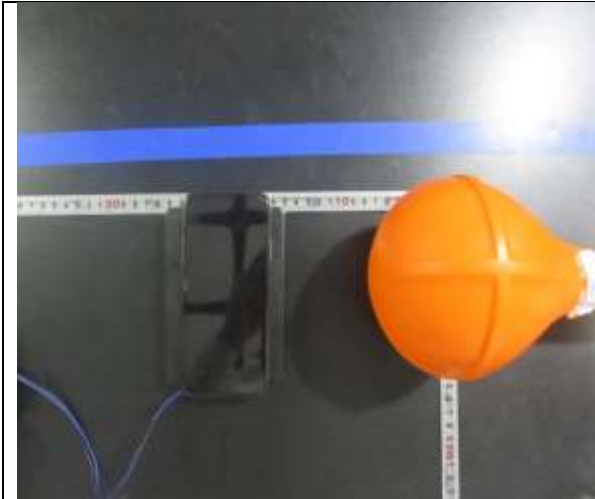

Test Setup Photo.

Wireless Power transmitter: HLWTNHP1

1.WPT Module Only

Front 15cm

Front 20cm

Top 15cm

Bottom 15cm

Right Side 15cm

Left Side 15cm

2. WPT Module with Wood material cover

Front 15cm

Front 20cm

Top 15cm

Bottom 15cm

Right Side 15cm

Left Side 15cm

3. WPT Module with plastic material cover

Front 15cm

Front 20cm

Top 15cm

Bottom 15cm

Right Side 15cm

Left Side 15cm