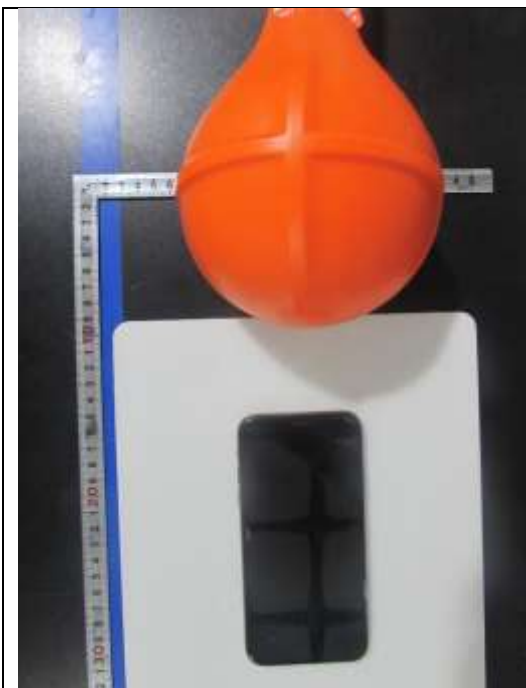

Test Setup Photo.

Wireless Power transmitter: HLWTNHP1

1.WPT Module Only

Front 15cm

Front 20cm

Top 15cm

Bottom 15cm

Right Side 15cm

Left Side 15cm

2. WPT Module with Wood material cover

Front 15cm

Front 20cm

Top 15cm

Bottom 15cm

Right Side 15cm

Left Side 15cm

3. WPT Module with plastic material cover

Front 15cm

Front 20cm

Top 15cm

Bottom 15cm

Right Side 15cm

Left Side 15cm