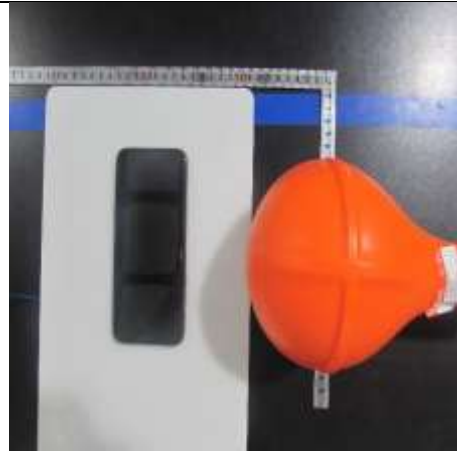

Test Setup Photo.

Wireless Power transmitter: HLWTNHP1

1.WPT Module Only

Front 15cm

Front 20cm

Top 15cm

Bottom 15cm

Right Side 15cm

Left Side 15cm

2. WPT Module with Wood material cover

Front 15cm

Front 20cm

Top 15cm

Bottom 15cm

Right Side 15cm

Left Side 15cm

3. WPT Module with plastic material cover

Front 15cm

Front 20cm

Top 15cm

Bottom 15cm

Right Side 15cm

Left Side 15cm