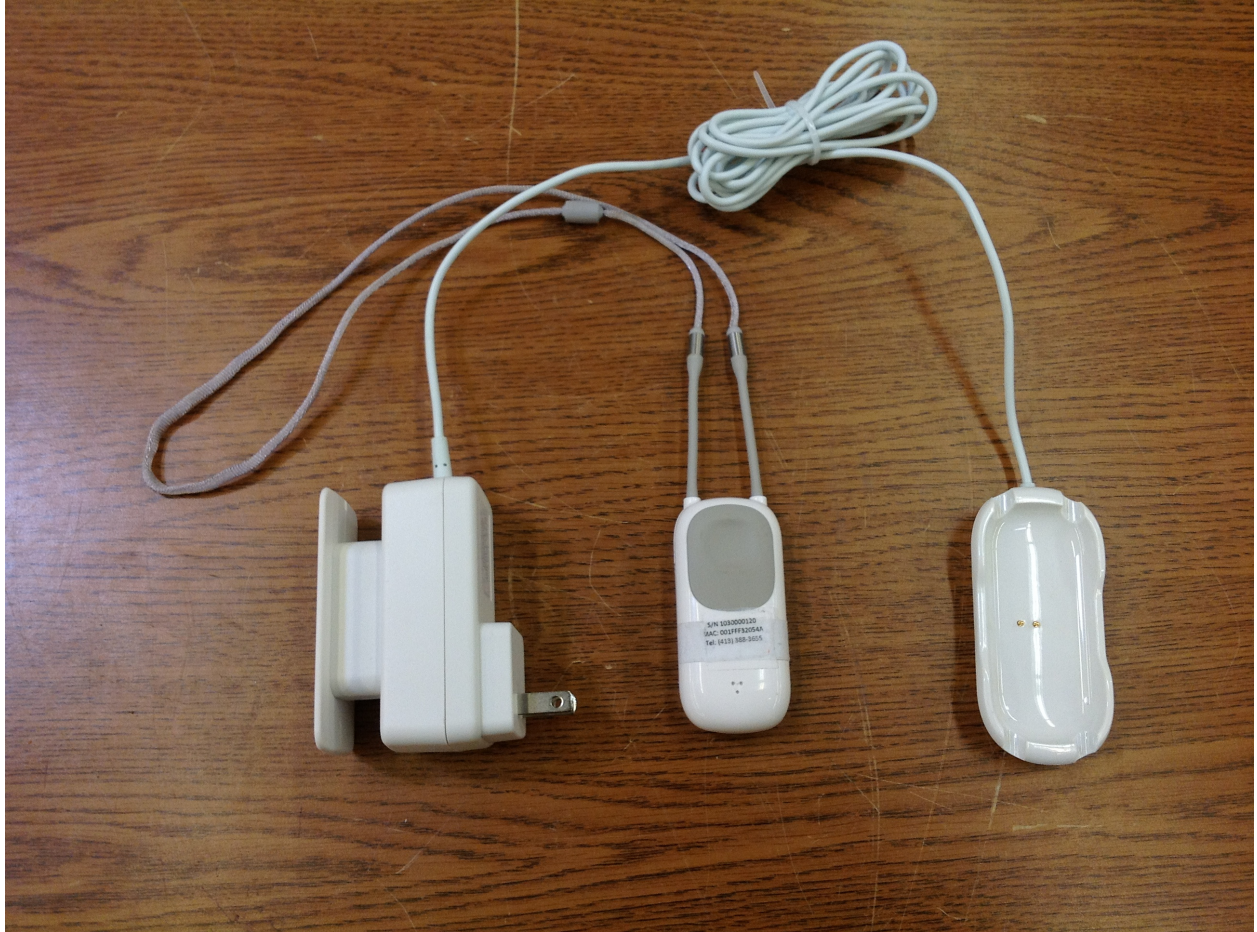

FCC ID BDZ7000MHB
IC: 655C-7000MHB
Report No. SC1306809

7000MHB Mobile Help Button

EUT

EUT with Charging Station

Conducted Emissions Test Setup