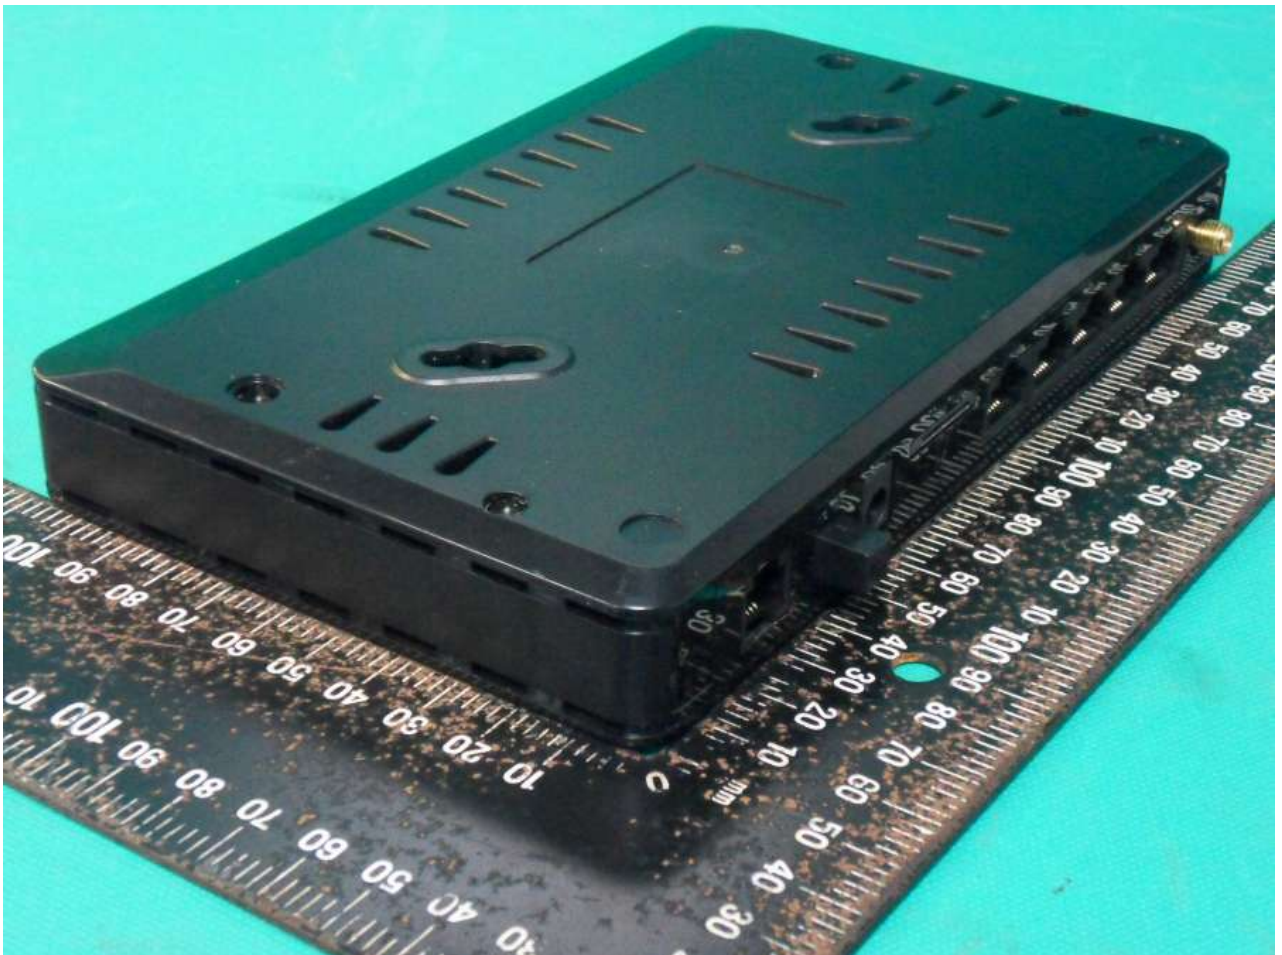

External Photo (Series 1098 Model 4530)

Adapter 1: AMIGO

Adapter 2: CWT