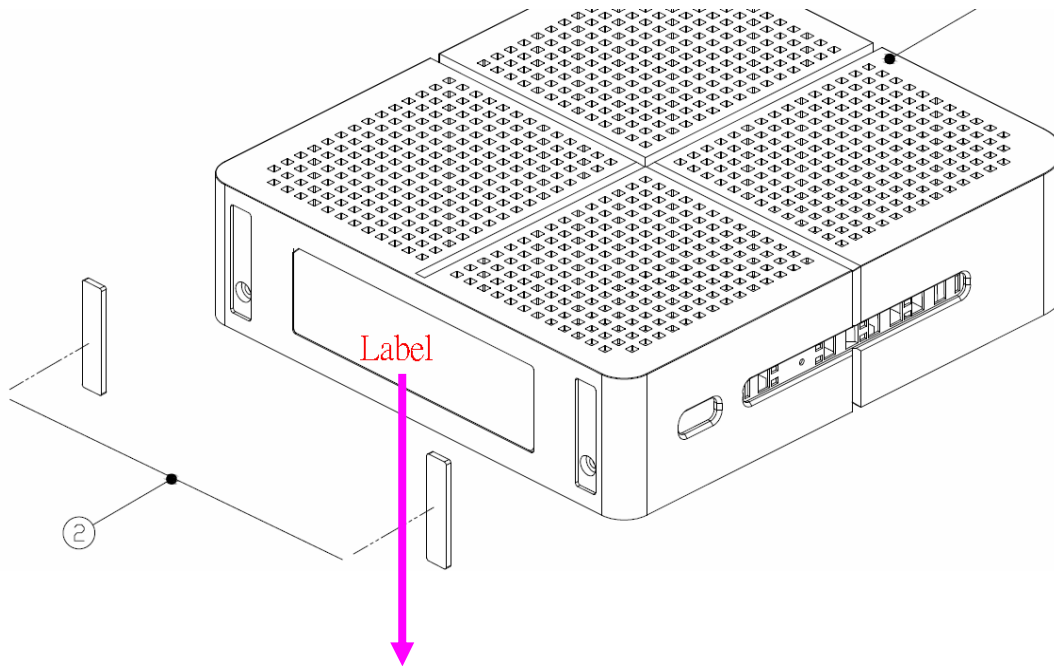

Label location: Bottom of equipment.

Series 1106 DOCSIS 3.0 Cable Modem/Router with Wireless 3T3R 11AC Model 5363

S/N:DDDY-DDDY-5363-00-03-####

CM MAC : XXXXXXXXXX

WLAN MAC: ZZZZZZZZZZ

H/W Ver:

S/W Ver:

Modem Default Settings

IP Address : 192.168.1.1

User Name : admin

Password : admin

Wireless Default Settings

SSID: ssssssssss

Security Key/Password :

YYYYYYYYYY

Made in China to Zoom Specifications