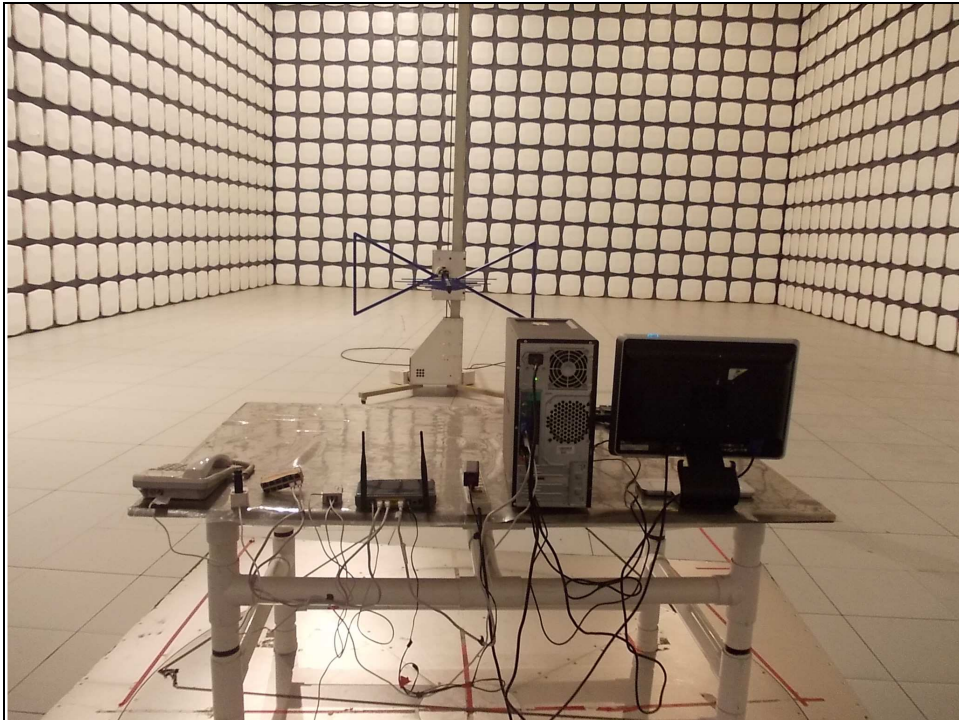

5. PHOTOGRAPHS OF THE TEST CONFIGURATION

RADIATED EMISSION TEST

<Frequency Range 30MHz~1GHz>

<Frequency Range above 1GHz>