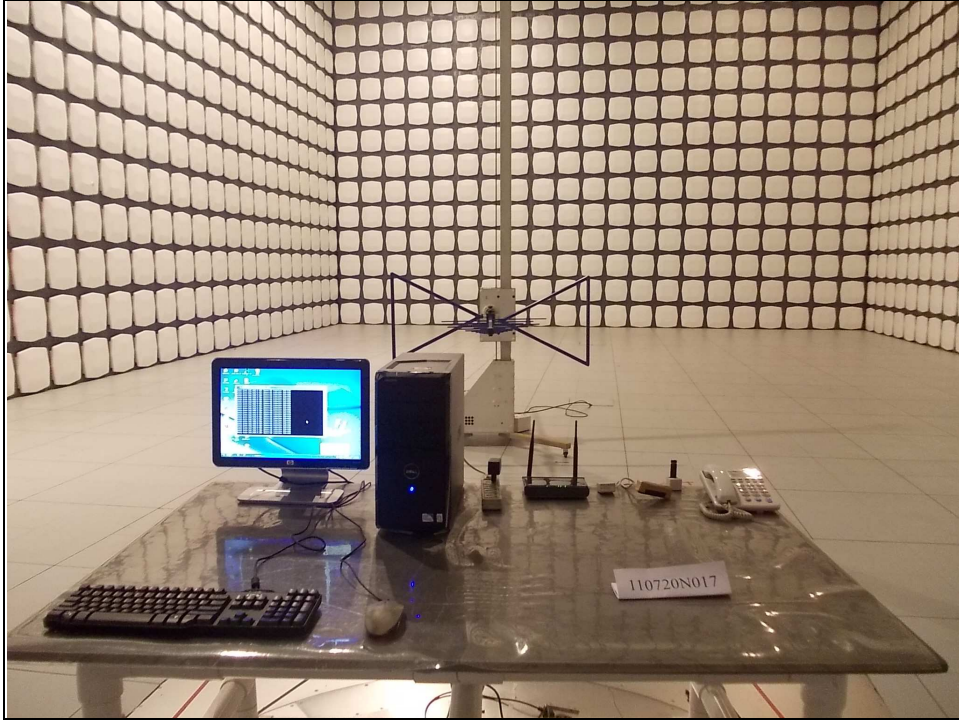

5. PHOTOGRAPHS OF THE TEST CONFIGURATION

RADIATED EMISSION TEST

<Frequency Range 30MHz~1GHz>

<Frequency Range above 1GHz>