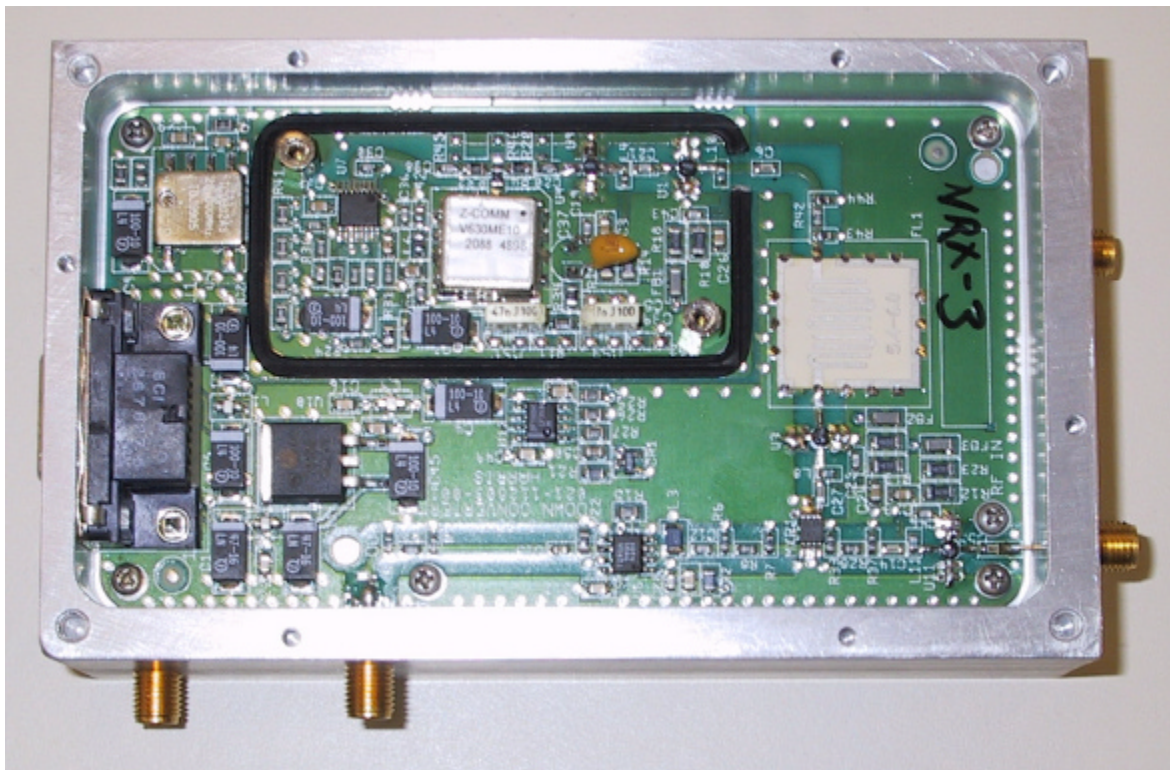

AURORA 5800 (1 T1)

FRONT VIEW

BACK VIEW (AC POWER SUPPLY)

AURORA 5800 (2 T1)

FRONT VIEW

BACK VIEW (AC POWER SUPPLY)

MODEM (1 T1)

COMPONENT SIDE

CIRCUIT SIDE

UP/DOWN CONVERTER

COMPONENT SIDE

CIRCUIT SIDE

UP/DOWN CONVERTER

COMPONENT SIDE

CIRCUIT SIDE

POWER AMPLIFIER

DIPLEXER

AC POWER SUPPLY (NOT MANUFACTURED BY HARRIS)

TOP VIEW

BOTTOM VIEW

DC POWER SUPPLY (NOT MANUFACTURED BY HARRIS)

TOP VIEW

BOTTOM VIEW

UP / DOWN CONVERTER
5.8 GHz
101-112763-001
ISS