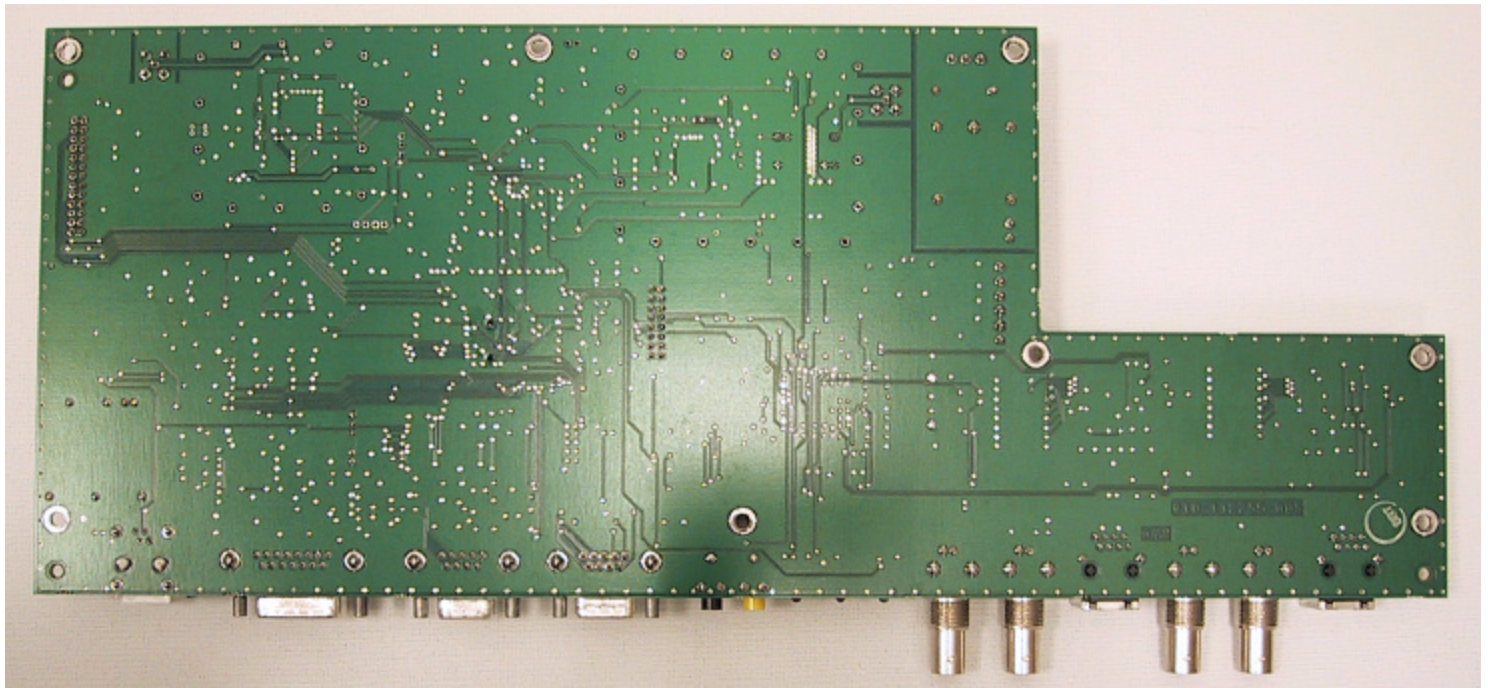

AURORA 5800 (1 T1)

FRONT VIEW

BACK VIEW (AC POWER SUPPLY)

AURORA 5800 (2 T1)

FRONT VIEW

BACK VIEW (AC POWER SUPPLY)

MODEM (1 T1)

COMPONENT SIDE

CIRCUIT SIDE

UP/DOWN CONVERTER

COMPONENT SIDE

CIRCUIT SIDE

UP/DOWN CONVERTER

COMPONENT SIDE

CIRCUIT SIDE

POWER AMPLIFIER

DIPLEXER

AC POWER SUPPLY (NOT MANUFACTURED BY HARRIS)

TOP VIEW

BOTTOM VIEW

DC POWER SUPPLY (NOT MANUFACTURED BY HARRIS)

TOP VIEW

BOTTOM VIEW

UP / DOWN CONVERTER
5.8 GHz
101-112763-001
ISS