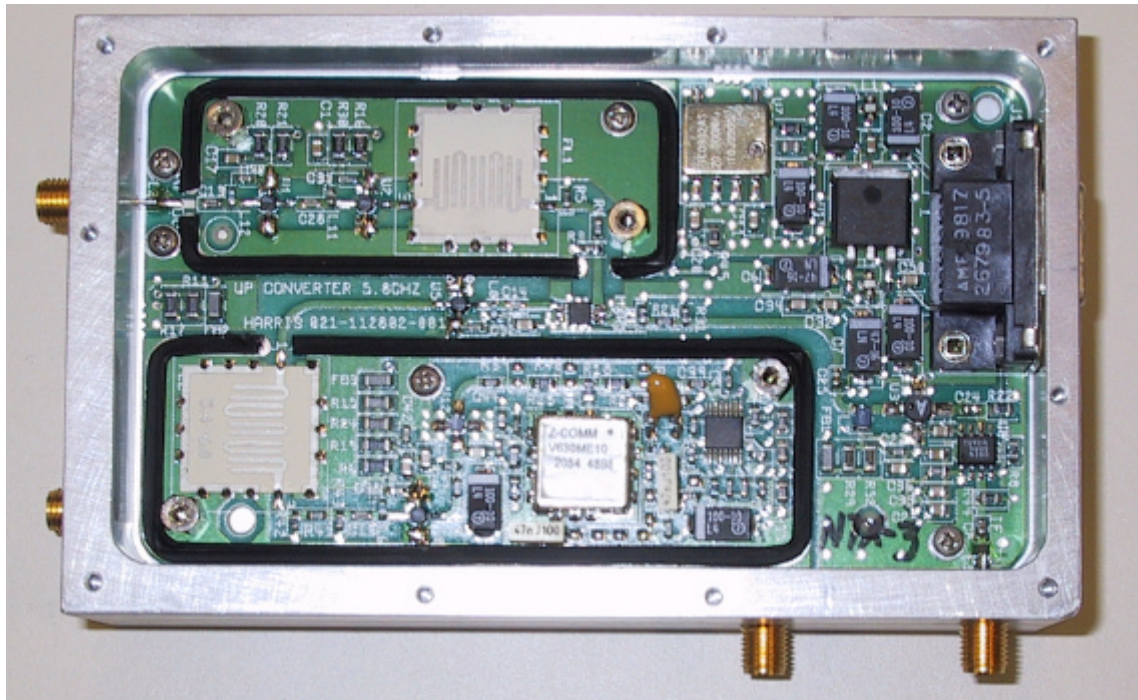

AURORA 5800 (1 T1)

FRONT VIEW

BACK VIEW (AC POWER SUPPLY)

AURORA 5800 (2 T1)

FRONT VIEW

BACK VIEW (AC POWER SUPPLY)

MODEM (1 T1)

COMPONENT SIDE

CIRCUIT SIDE

UP/DOWN CONVERTER

COMPONENT SIDE

CIRCUIT SIDE

UP/DOWN CONVERTER

COMPONENT SIDE

CIRCUIT SIDE

POWER AMPLIFIER

DIPLEXER

AC POWER SUPPLY (NOT MANUFACTURED BY HARRIS)

TOP VIEW

BOTTOM VIEW

DC POWER SUPPLY (NOT MANUFACTURED BY HARRIS)

TOP VIEW

BOTTOM VIEW

UP / DOWN CONVERTER
5.8 GHz
101-112763-001
ISS