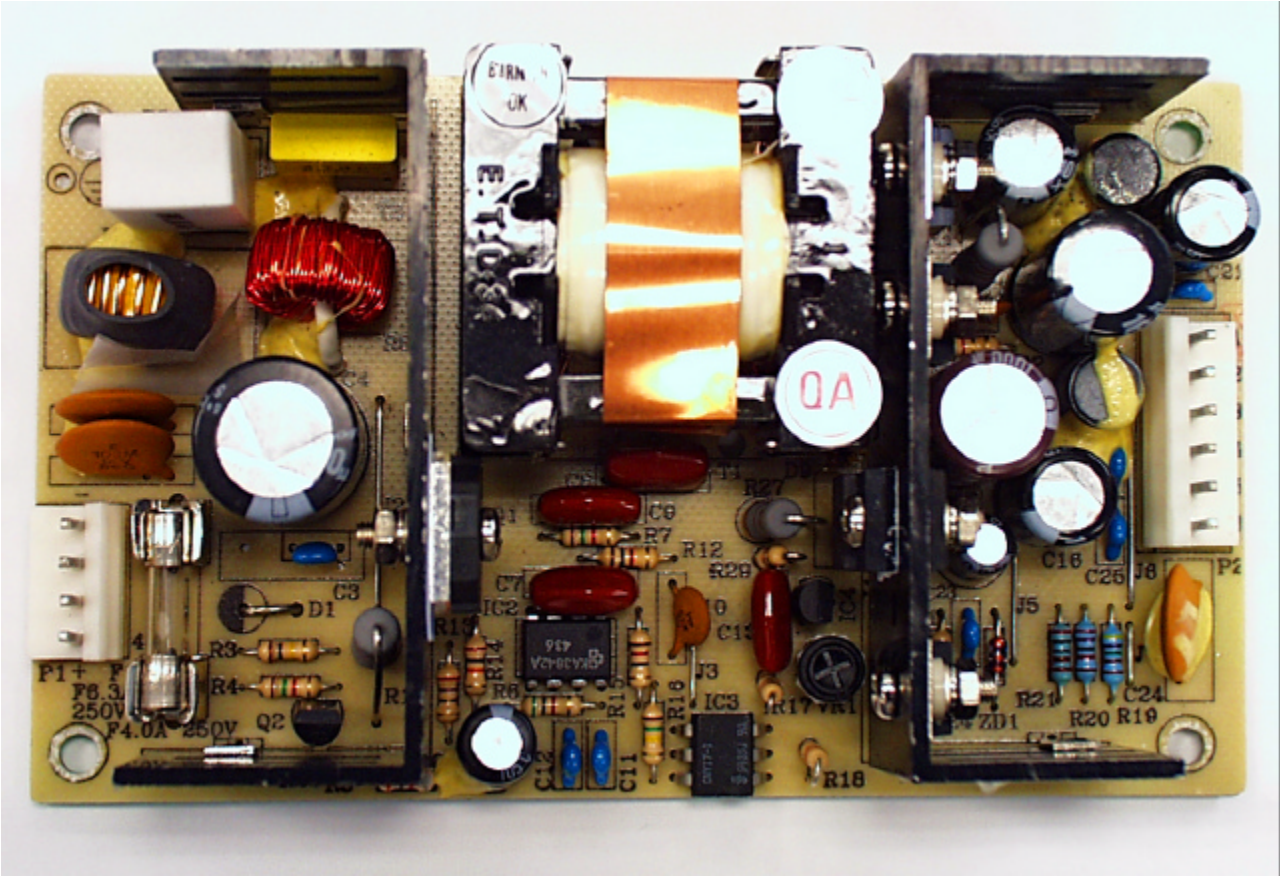

AURORA 5800 (1 T1)

FRONT VIEW

BACK VIEW (AC POWER SUPPLY)

AURORA 5800 (2 T1)

FRONT VIEW

BACK VIEW (AC POWER SUPPLY)

MODEM (1 T1)

COMPONENT SIDE

DIPLEXER

AC POWER SUPPLY (NOT MANUFACTURED BY HARRIS)

TOP VIEW

BOTTOM VIEW

DC POWER SUPPLY (NOT MANUFACTURED BY HARRIS)

TOP VIEW

BOTTOM VIEW

UP / DOWN CONVERTER
5.8 GHz
101-112763-001
ISS