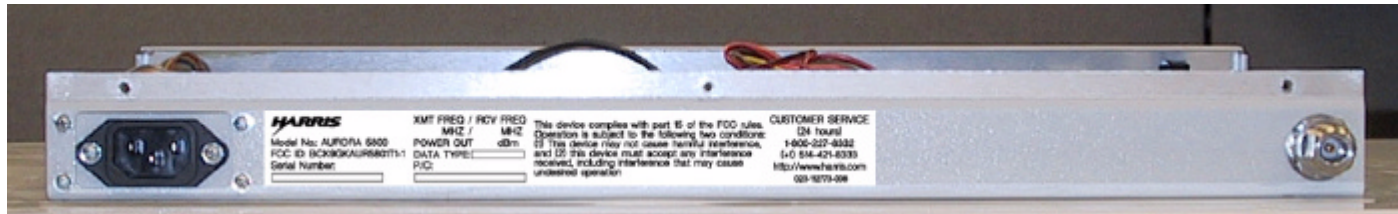

AURORA 5800 (1 T1)

FRONT VIEW

BACK VIEW (AC POWER SUPPLY)

AURORA 5800 (2 T1)

FRONT VIEW

BACK VIEW (AC POWER SUPPLY)

MODEM (1 T1)

COMPONENT SIDE

CIRCUIT SIDE

UP/DOWN CONVERTER

COMPONENT SIDE

CIRCUIT SIDE

UP/DOWN CONVERTER

COMPONENT SIDE

CIRCUIT SIDE

POWER AMPLIFIER