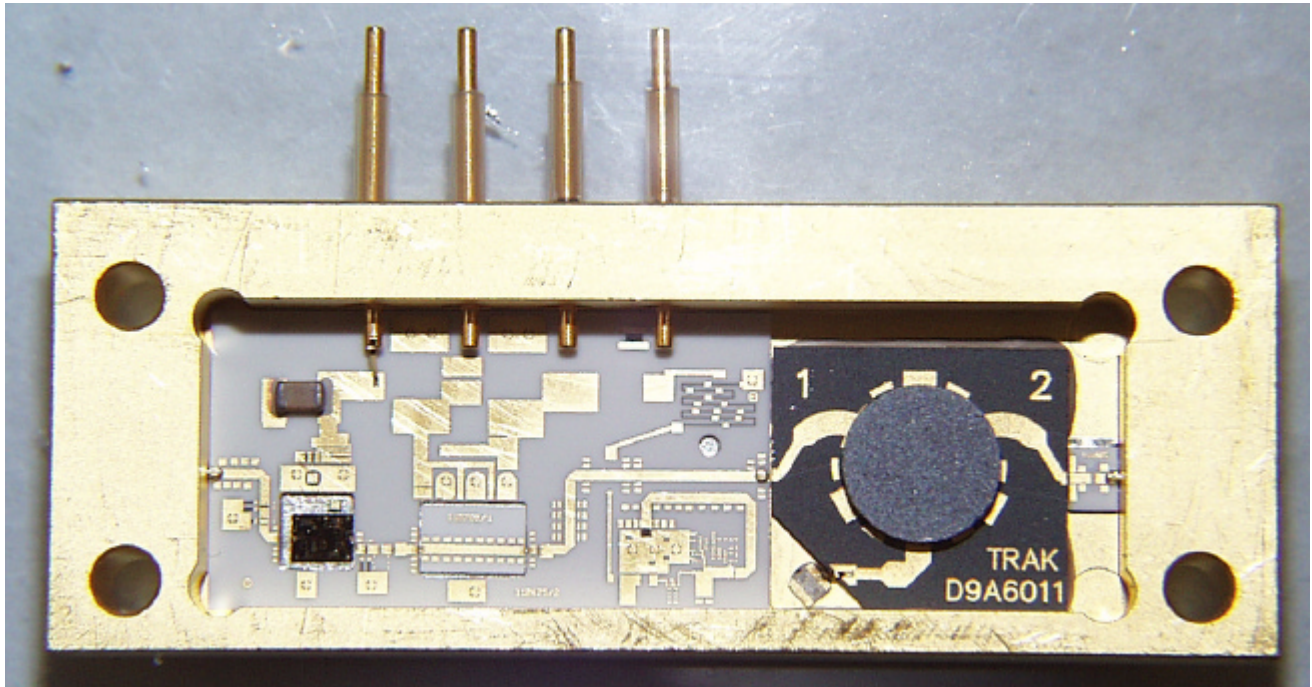

AURORA 5800 (1 T1)

FRONT VIEW

BACK VIEW (AC POWER SUPPLY)

AURORA 5800 (2 T1)

FRONT VIEW

BACK VIEW (AC POWER SUPPLY)

MODEM (1 T1)

COMPONENT SIDE

CIRCUIT SIDE

UP/DOWN CONVERTER

COMPONENT SIDE

CIRCUIT SIDE

UP/DOWN CONVERTER

COMPONENT SIDE

CIRCUIT SIDE

POWER AMPLIFIER

DIPLEXER

AC POWER SUPPLY (NOT MANUFACTURED BY HARRIS)

TOP VIEW

BOTTOM VIEW

DC POWER SUPPLY (NOT MANUFACTURED BY HARRIS)

TOP VIEW

BOTTOM VIEW

UP / DOWN CONVERTER
5.8 GHz
101-112763-001
ISS