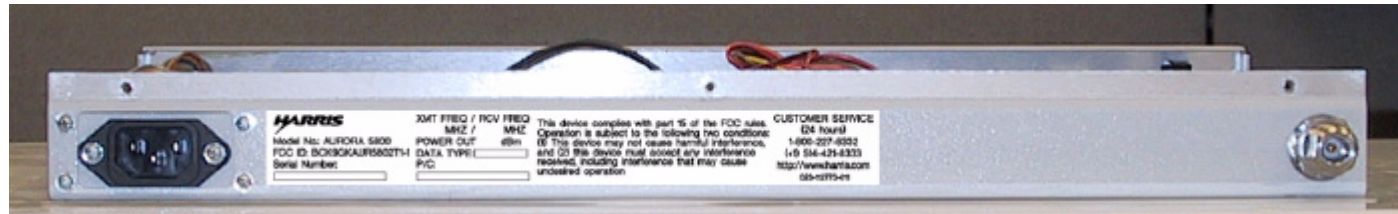

AURORA 5800 (1 T1)

FRONT VIEW

BACK VIEW (AC POWER SUPPLY)

AURORA 5800 (2 T1)

FRONT VIEW

BACK VIEW (AC POWER SUPPLY)

MODEM (1 T1)

COMPONENT SIDE

CIRCUIT SIDE

UP/DOWN CONVERTER

COMPONENT SIDE

CIRCUIT SIDE

UP/DOWN CONVERTER

COMPONENT SIDE

CIRCUIT SIDE

POWER AMPLIFIER