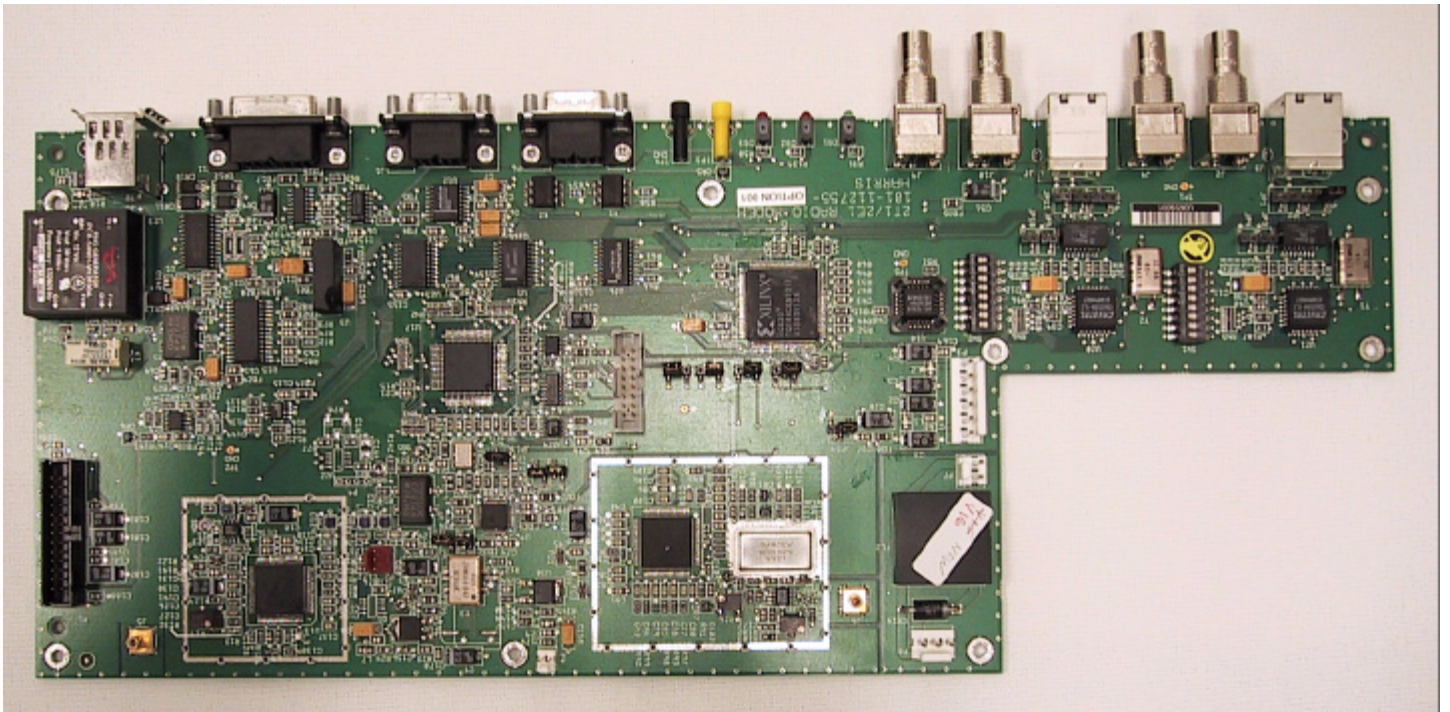

AURORA 5800 (1 T1)

FRONT VIEW

BACK VIEW (AC POWER SUPPLY)

AURORA 5800 (2 T1)

FRONT VIEW

BACK VIEW (AC POWER SUPPLY)

MODEM (1 T1)

COMPONENT SIDE

CIRCUIT SIDE

UP/DOWN CONVERTER

COMPONENT SIDE

CIRCUIT SIDE

UP/DOWN CONVERTER

COMPONENT SIDE

CIRCUIT SIDE

POWER AMPLIFIER