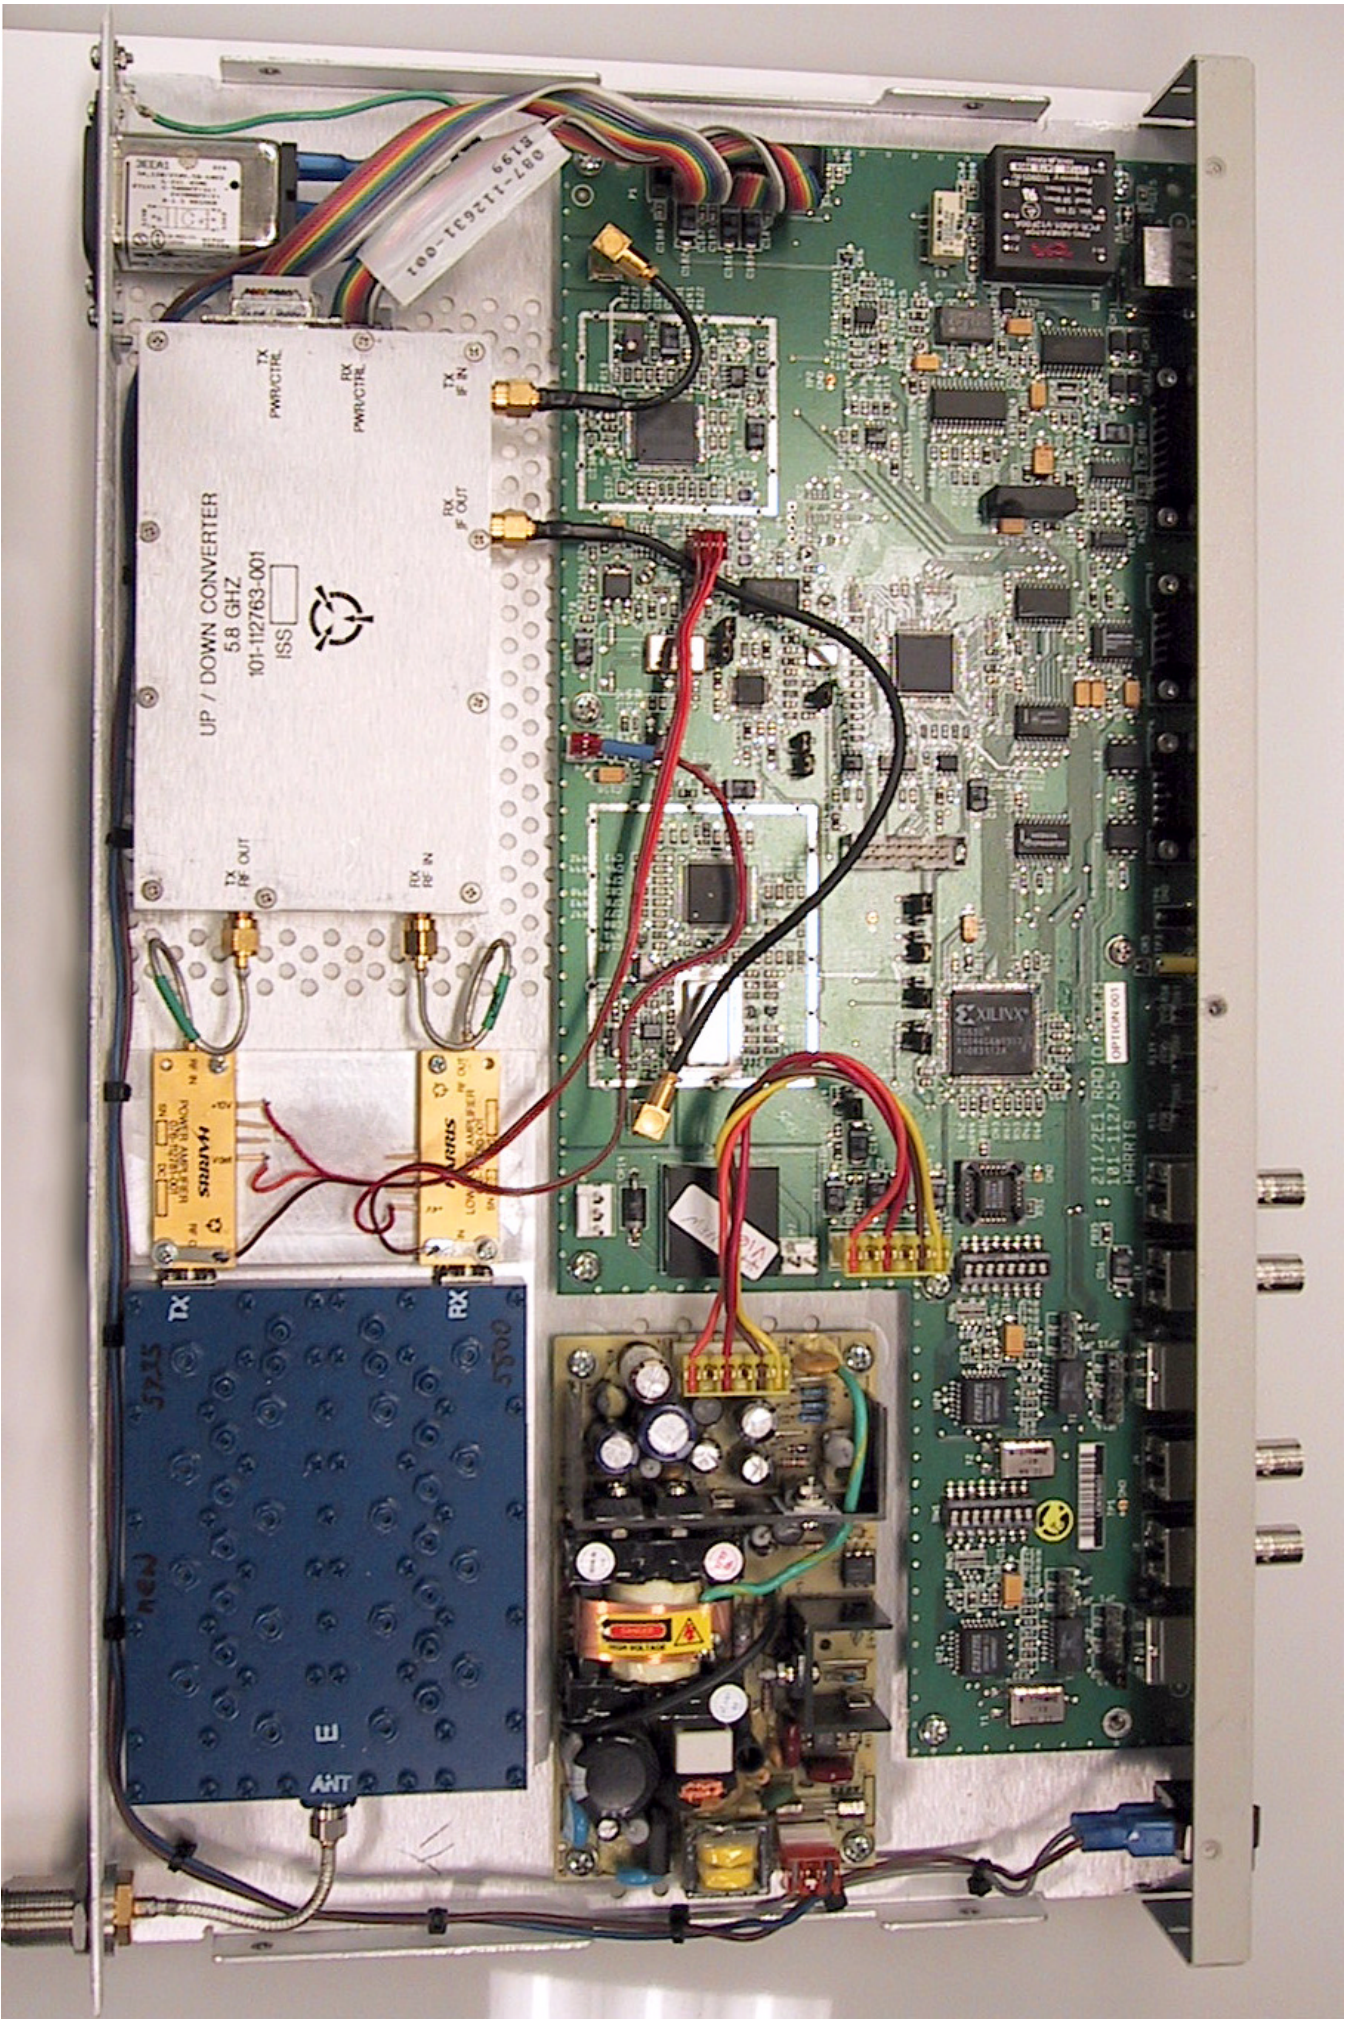

AURORA 5800 (1 T1)

FRONT VIEW

BACK VIEW (AC POWER SUPPLY)

AURORA 5800 (2 T1)

FRONT VIEW

BACK VIEW (AC POWER SUPPLY)

MODEM (1 T1)

COMPONENT SIDE

CIRCUIT SIDE

UP/DOWN CONVERTER

COMPONENT SIDE

CIRCUIT SIDE

UP/DOWN CONVERTER

COMPONENT SIDE

CIRCUIT SIDE

POWER AMPLIFIER

DIPLEXER

AC POWER SUPPLY (NOT MANUFACTURED BY HARRIS)

TOP VIEW

BOTTOM VIEW

DC POWER SUPPLY (NOT MANUFACTURED BY HARRIS)

TOP VIEW

BOTTOM VIEW

UP / DOWN CONVERTER
5.8 GHz
101-112763-001
ISS