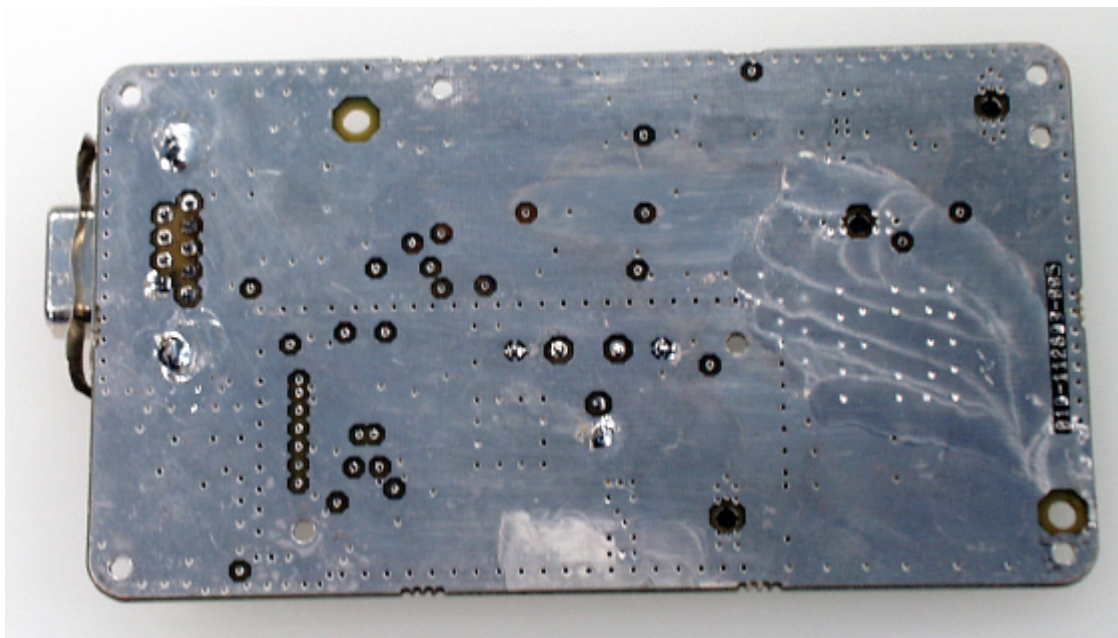

AURORA 5800 (1 T1)

FRONT VIEW

BACK VIEW (AC POWER SUPPLY)

AURORA 5800 (2 T1)

FRONT VIEW

BACK VIEW (AC POWER SUPPLY)

MODEM (1 T1)

COMPONENT SIDE

CIRCUIT SIDE

UP/DOWN CONVERTER

COMPONENT SIDE

CIRCUIT SIDE

UP/DOWN CONVERTER

COMPONENT SIDE

CIRCUIT SIDE

POWER AMPLIFIER

DIPLEXER

AC POWER SUPPLY (NOT MANUFACTURED BY HARRIS)

TOP VIEW

BOTTOM VIEW

DC POWER SUPPLY (NOT MANUFACTURED BY HARRIS)

TOP VIEW

BOTTOM VIEW

UP / DOWN CONVERTER
5.8 GHz
101-112763-001
ISS