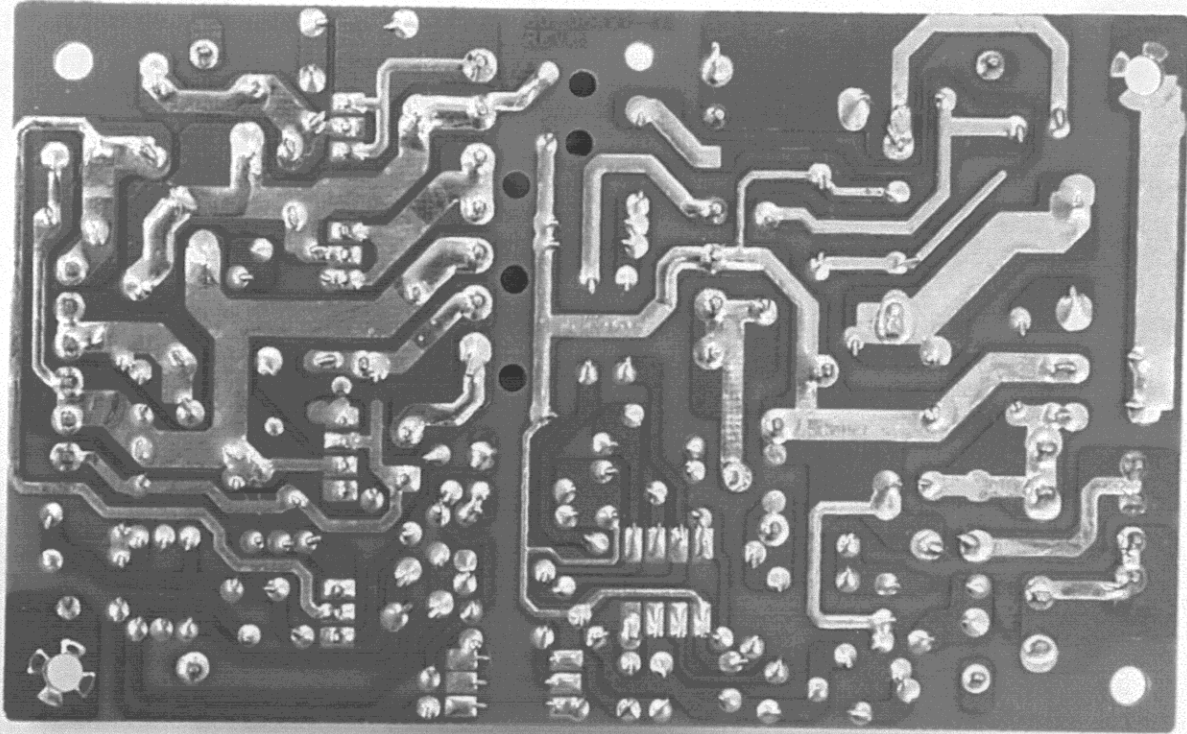

Aurora
DC Power Supply (Circuit Side)
NOT MANUFACTURED BY HARRIS