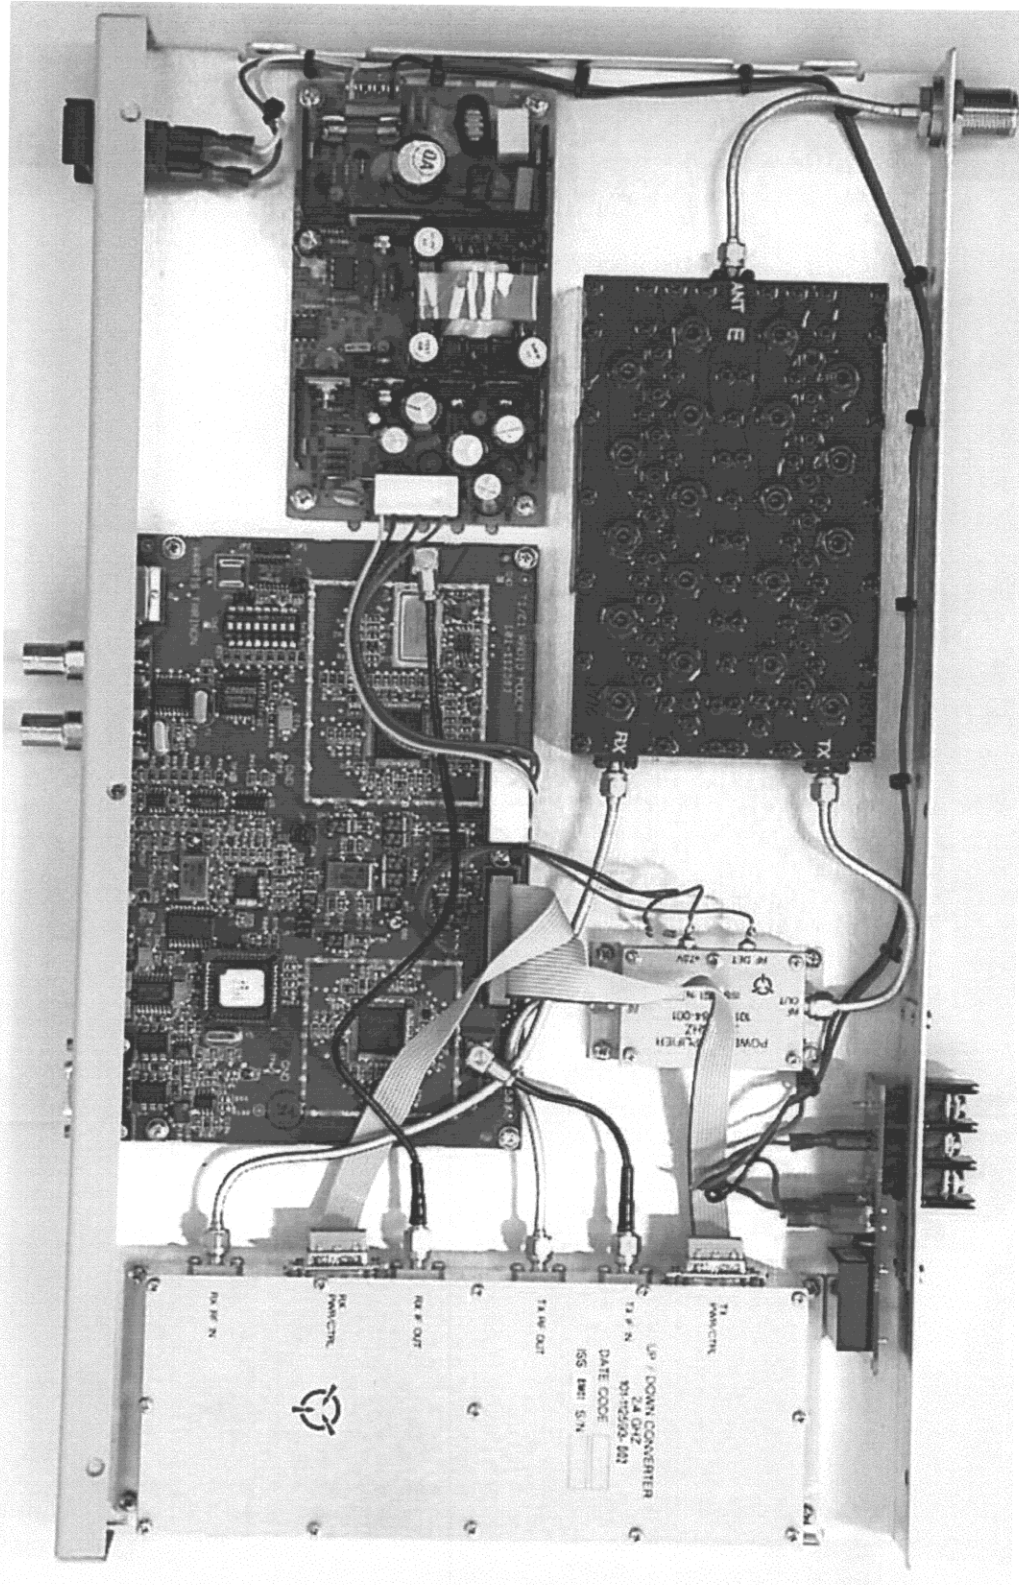

Aurora
Modem Card (Circuit Side)

Aurora
Modem Card (Component Side)

Aurora
Down-Converter (Circuit Side)

Aurora
Down-Converter (Component Side)

Aurora
Up-Converter (Circuit Side)

Aurora
Up-Converter (Component Side)

Aurora
Power Amplifier Card (Component Side)

Power Amplifier Card (Circuit Side)

Aurora
Internal View (DC Power Supply)

Aurora
Internal View (AC Power Supply)

Aurora
Up/Down Converter (101-112593)

Aurora
AC Power Supply (Circuit Side)
NOT MANUFACTURED BY HARRIS