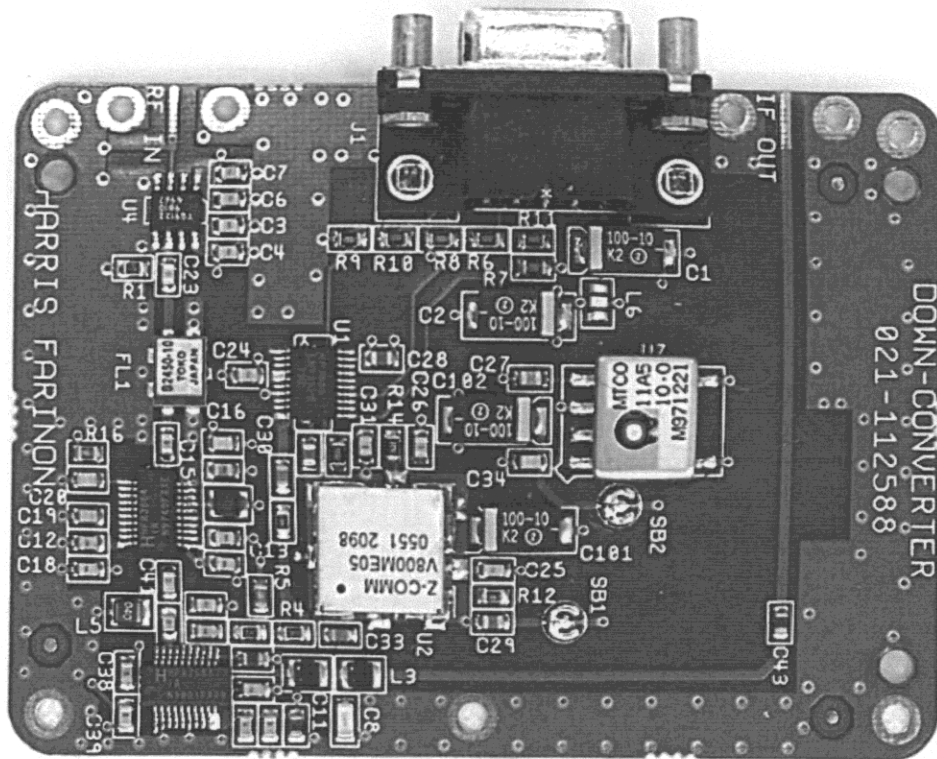

Aurora
Modem Card (Circuit Side)

Aurora
Modem Card (Component Side)

Aurora
Down-Converter (Circuit Side)

Aurora
Down-Converter (Component Side)

Aurora
Up-Converter (Circuit Side)

Aurora
Up-Converter (Component Side)

Aurora
Power Amplifier Card (Component Side)

Power Amplifier Card (Circuit Side)

Aurora
Internal View (DC Power Supply)

Aurora
Internal View (AC Power Supply)

Aurora
Up/Down Converter (101-112593)

Aurora
AC Power Supply (Circuit Side)
NOT MANUFACTURED BY HARRIS