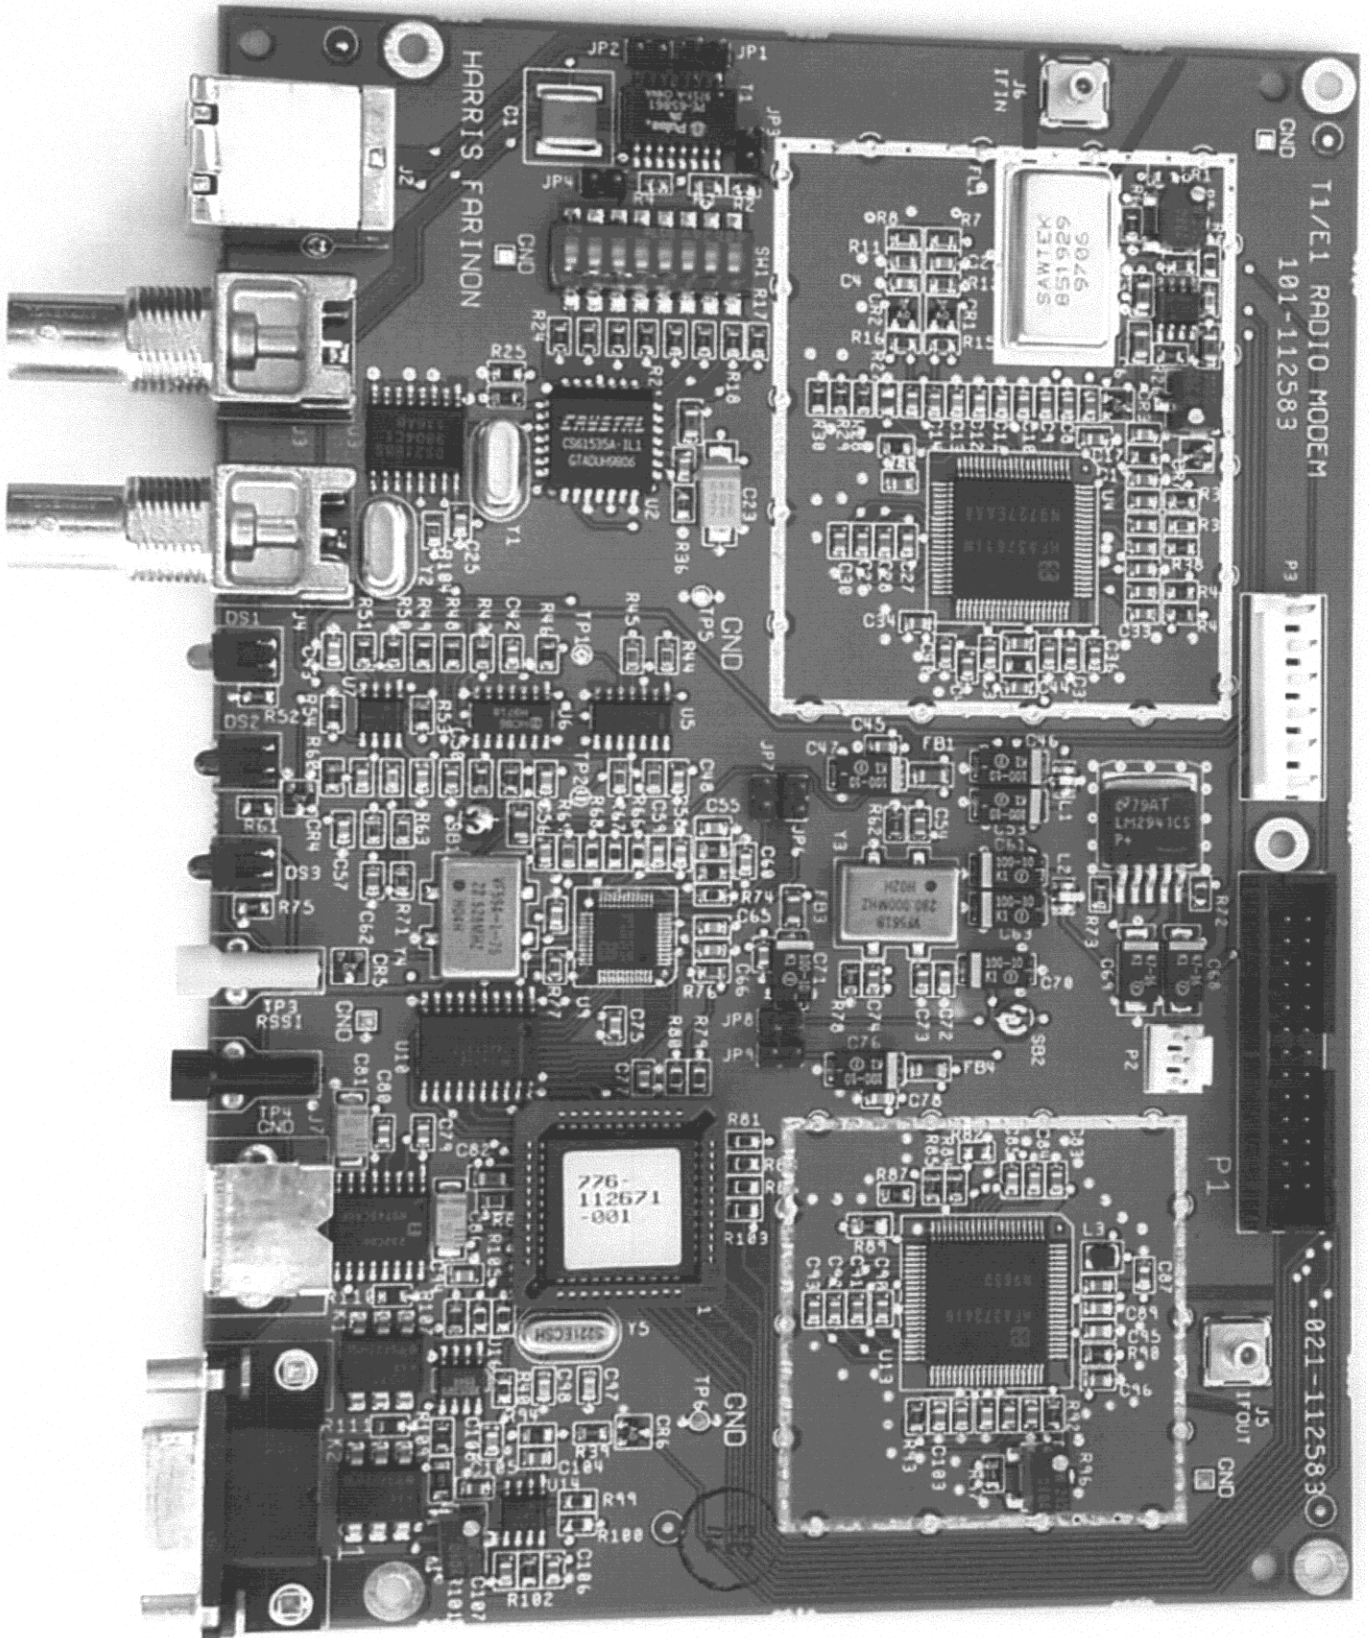

Aurora
Modem Card (Circuit Side)

Aurora
Modem Card (Component Side)

Aurora
Down-Converter (Circuit Side)

Aurora
Down-Converter (Component Side)

Aurora
Up-Converter (Circuit Side)

Aurora
Up-Converter (Component Side)

Aurora
Power Amplifier Card (Component Side)

Power Amplifier Card (Circuit Side)

Aurora
Internal View (DC Power Supply)

Aurora
Internal View (AC Power Supply)

Aurora
Up/Down Converter (101-112593)

Aurora
AC Power Supply (Circuit Side)
NOT MANUFACTURED BY HARRIS