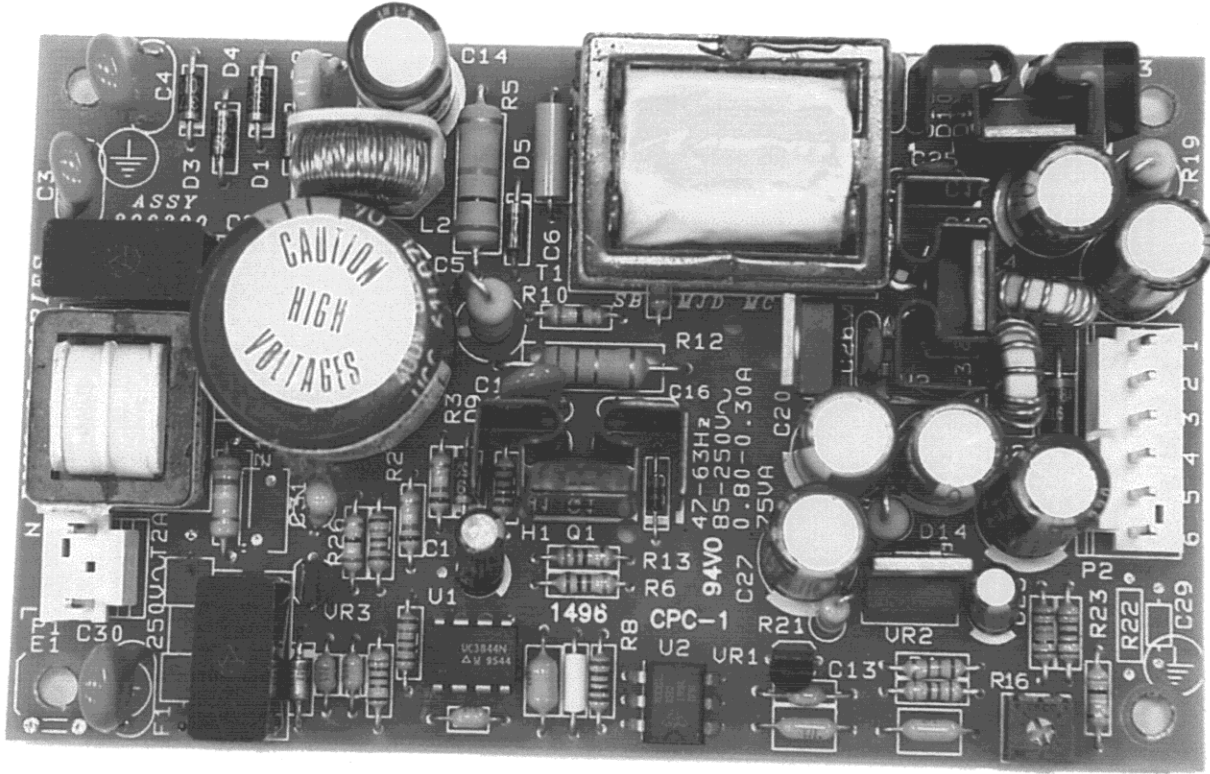

Aurora
AC Power Supply (Component Side)
NOT MANUFACTURED BY HARRIS