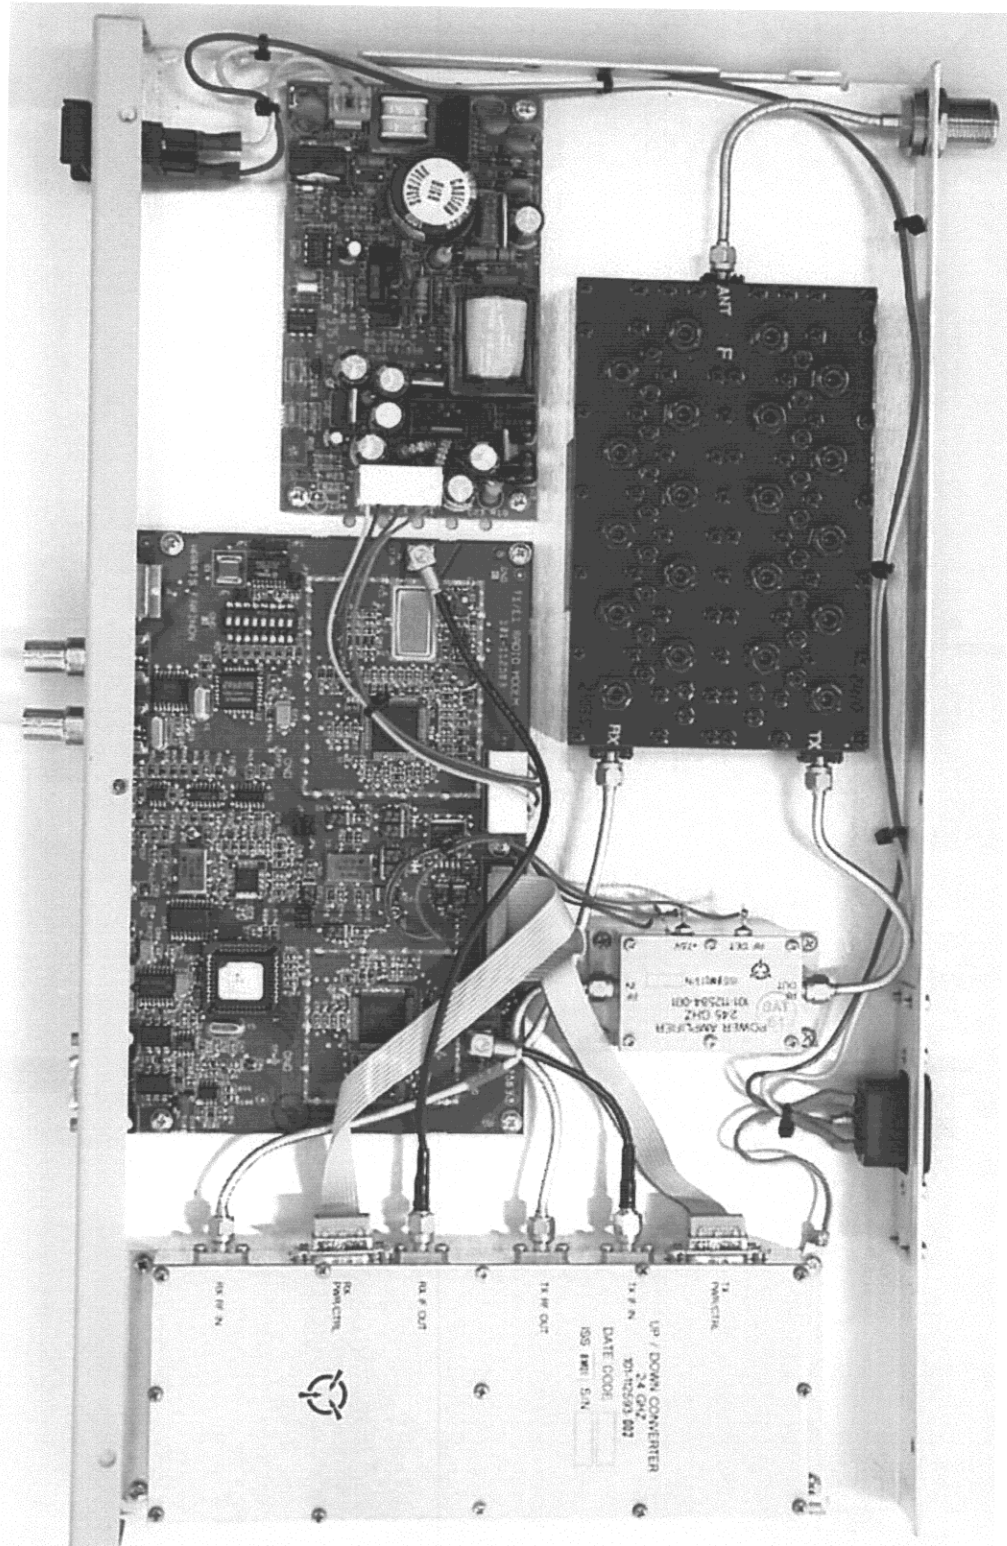

Aurora
Modem Card (Circuit Side)

Aurora
Modem Card (Component Side)

Aurora
Down-Converter (Circuit Side)

Aurora
Down-Converter (Component Side)

Aurora
Up-Converter (Circuit Side)

Aurora
Up-Converter (Component Side)

Aurora
Power Amplifier Card (Component Side)

Power Amplifier Card (Circuit Side)

Aurora
Internal View (DC Power Supply)

Aurora
Internal View (AC Power Supply)

Aurora
Up/Down Converter (101-112593)

Aurora
AC Power Supply (Circuit Side)
NOT MANUFACTURED BY HARRIS