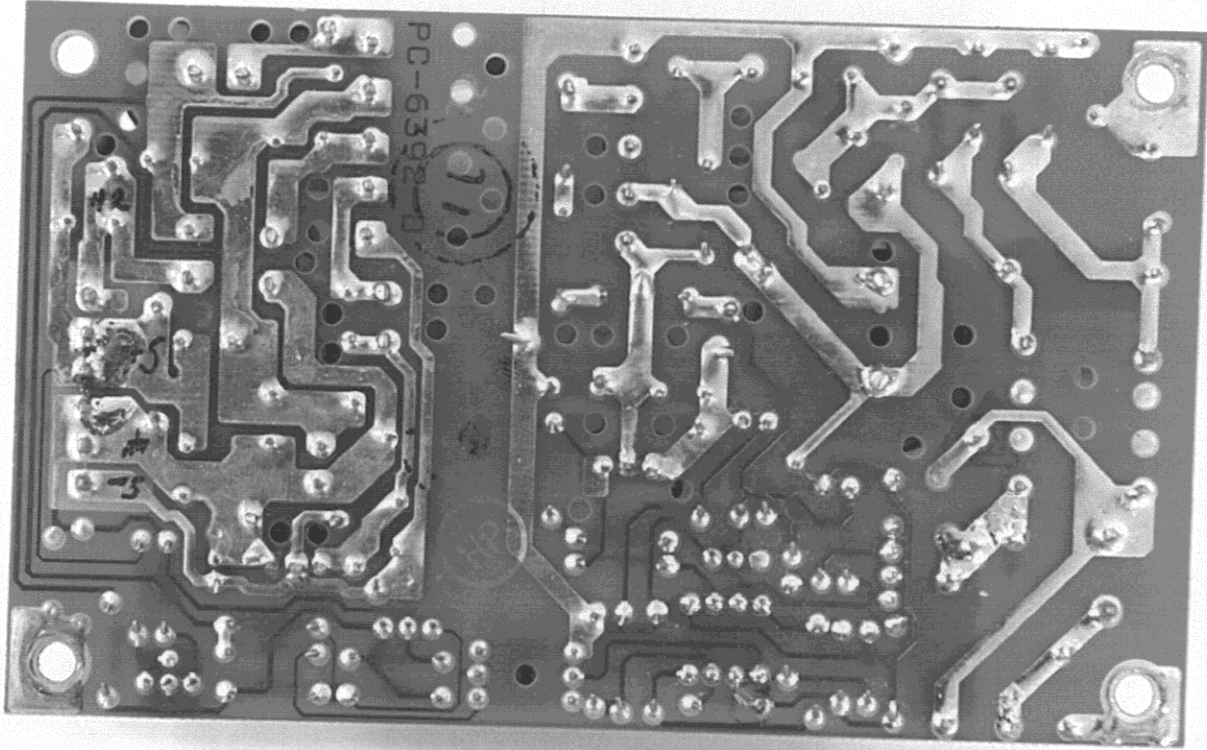

Aurora
Modem Card (Circuit Side)

Aurora
Modem Card (Component Side)

Aurora
Down-Converter (Circuit Side)

Aurora
Down-Converter (Component Side)

Aurora
Up-Converter (Circuit Side)

Aurora
Up-Converter (Component Side)

Aurora
Power Amplifier Card (Component Side)

Power Amplifier Card (Circuit Side)

Aurora
Internal View (DC Power Supply)

Aurora
Internal View (AC Power Supply)

Aurora
Up/Down Converter (101-112593)

Aurora
AC Power Supply (Circuit Side)
NOT MANUFACTURED BY HARRIS