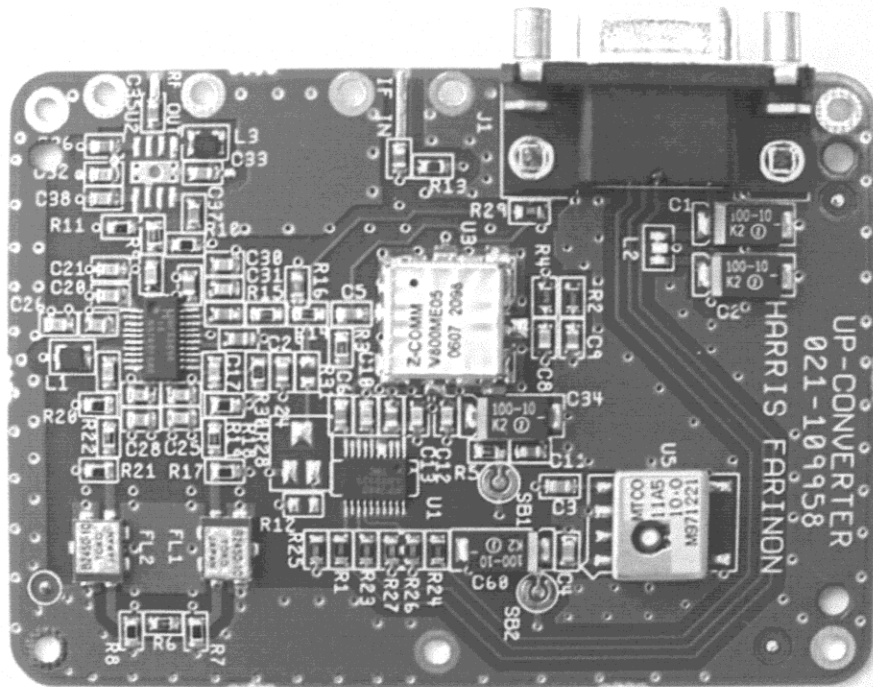

Aurora
Modem Card (Circuit Side)

Aurora
Modem Card (Component Side)

Aurora
Down-Converter (Circuit Side)

Aurora
Down-Converter (Component Side)

Aurora
Up-Converter (Circuit Side)

Aurora
Up-Converter (Component Side)

Aurora
Power Amplifier Card (Component Side)

Power Amplifier Card (Circuit Side)

Aurora
Internal View (DC Power Supply)

Aurora
Internal View (AC Power Supply)

Aurora
Up/Down Converter (101-112593)

Aurora
AC Power Supply (Circuit Side)
NOT MANUFACTURED BY HARRIS