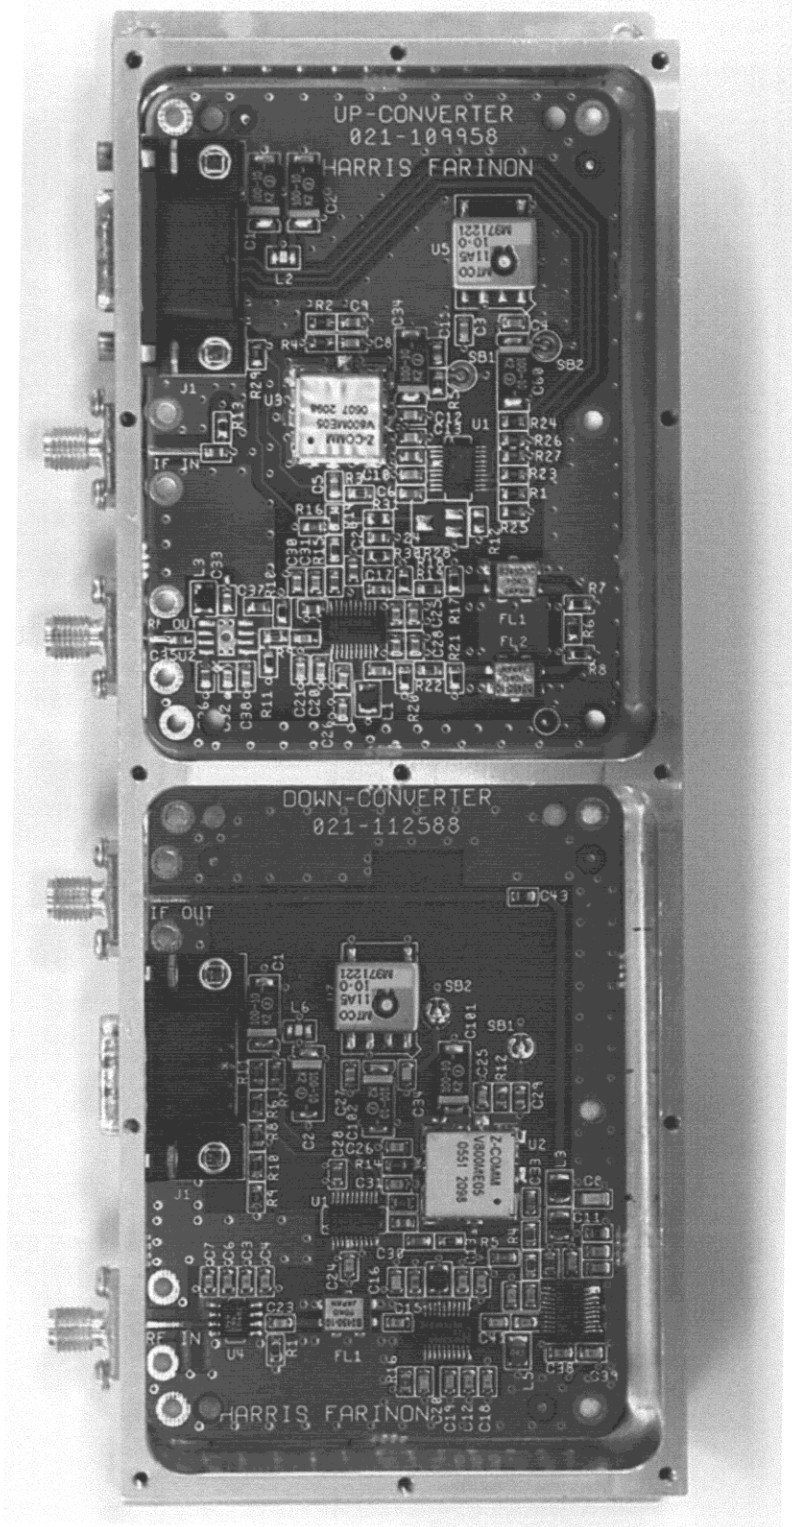

Aurora
Modem Card (Circuit Side)

Aurora
Modem Card (Component Side)

Aurora
Down-Converter (Circuit Side)

Aurora
Down-Converter (Component Side)

Aurora
Up-Converter (Circuit Side)

Aurora
Up-Converter (Component Side)

Aurora
Power Amplifier Card (Component Side)

Power Amplifier Card (Circuit Side)

Aurora
Internal View (DC Power Supply)

Aurora
Internal View (AC Power Supply)

Aurora
Up/Down Converter (101-112593)

Aurora
AC Power Supply (Circuit Side)
NOT MANUFACTURED BY HARRIS