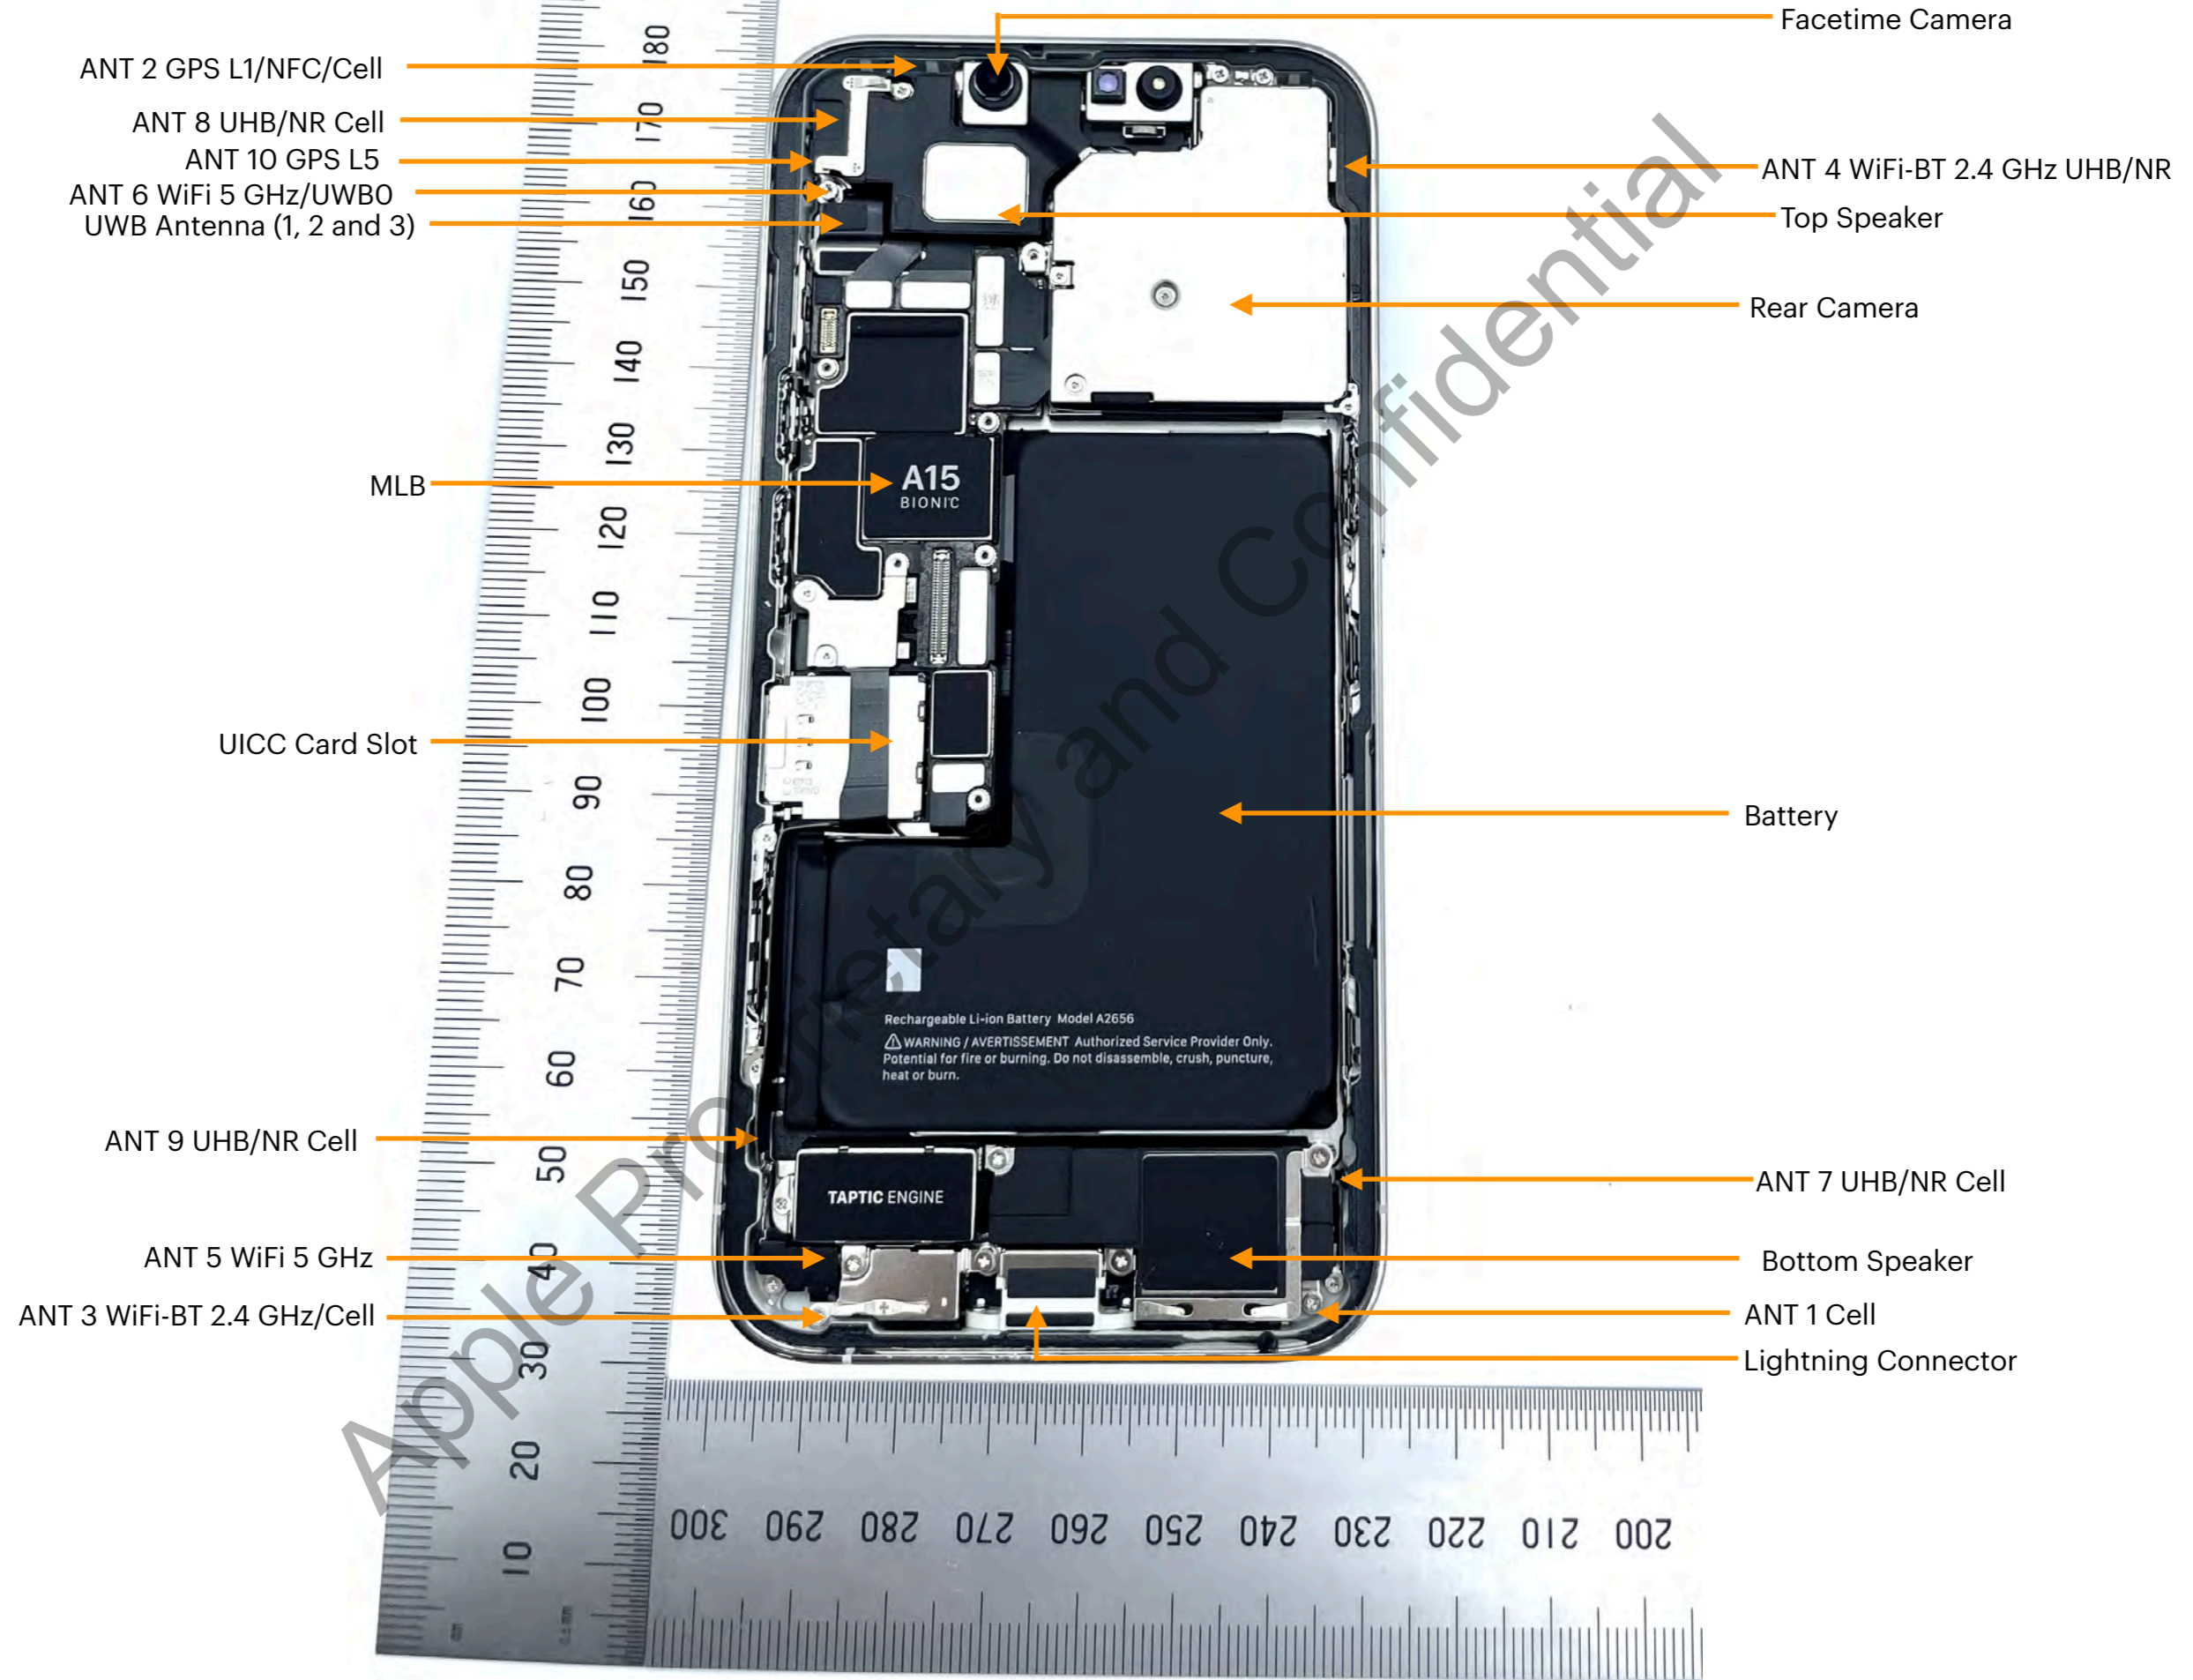

A2636, A2638, A2639, A2640

Internal View

Facetime Camera

ANT 4 WiFi-BT 2.4 GHz UHB/NR

Top Speaker

Rear Camera

Battery

ANT 7 UHB/NR Cell

Bottom Speaker

ANT 1 Cell

Lightning Connector

ANT 2 GPS L1/NFC/Cell

ANT 8 UHB/NR Cell

ANT 10 GPS L5

ANT 6 WiFi 5 GHz/UWBO

UWB Antenna (1, 2 and 3)