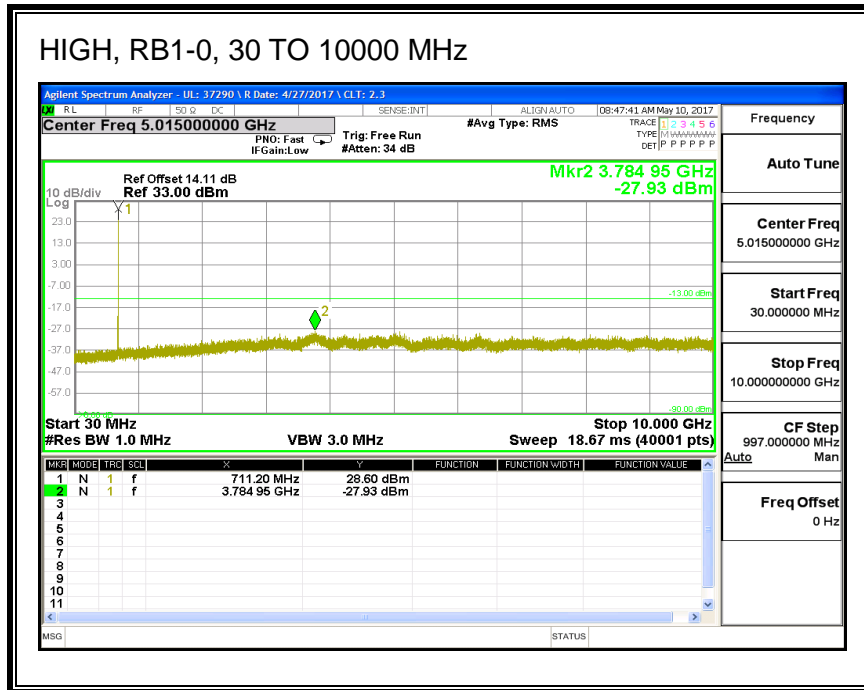

16QAM, (5.0 MHz BAND WIDTH)