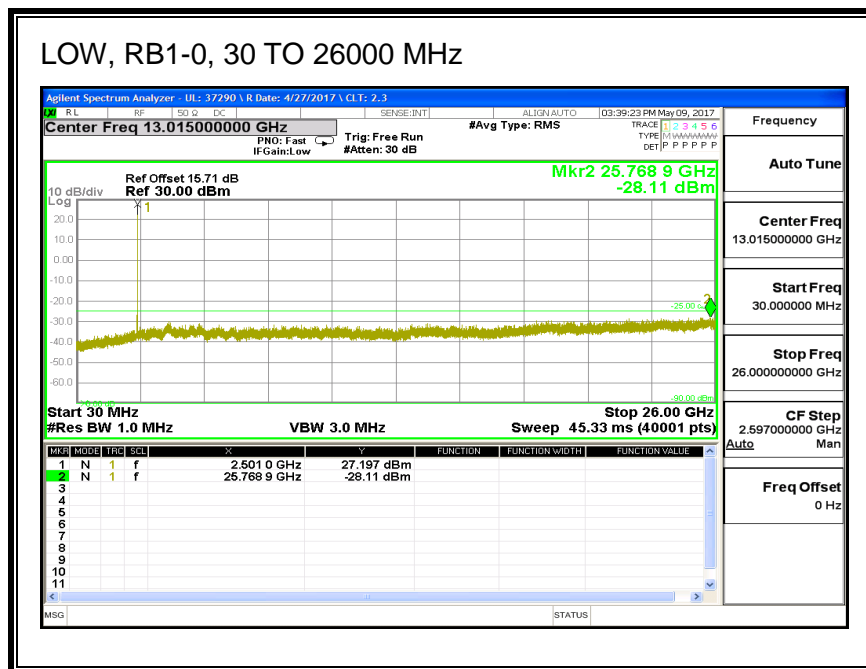

16QAM, (5.0 MHz BAND WIDTH)