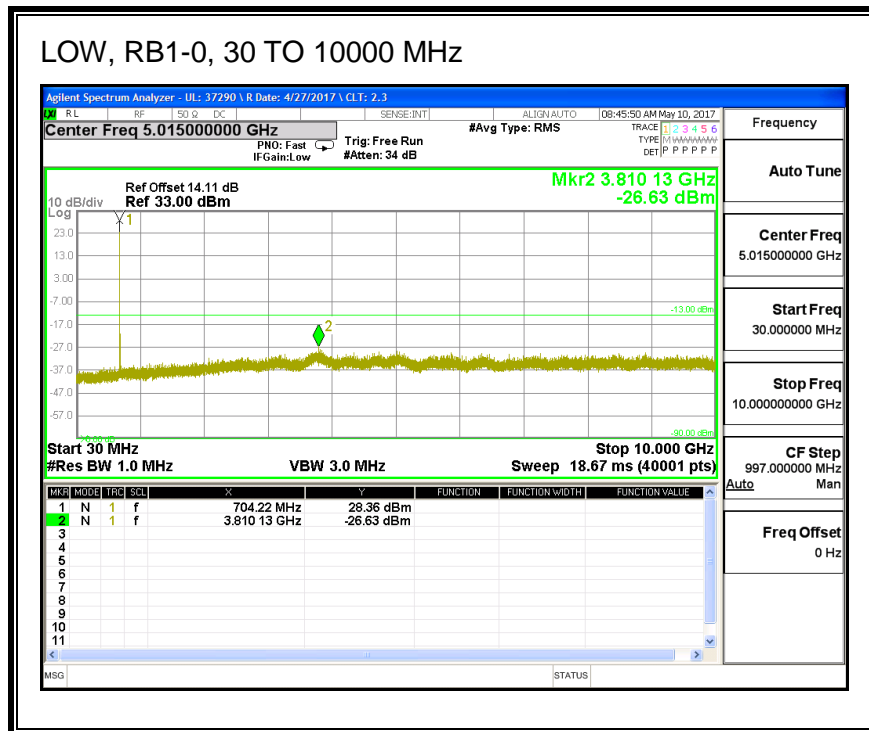

16QAM, (5.0 MHz BAND WIDTH)