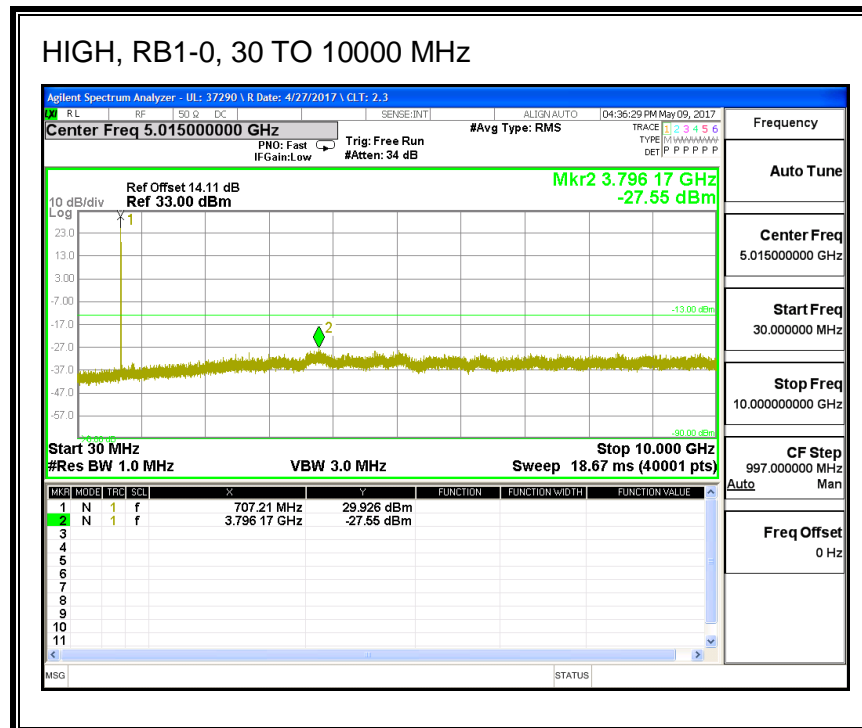

#### QPSK, (1.4 MHz BAND WIDTH)

**16QAM, (1.4 MHz BAND WIDTH)**

**QPSK, (3.0 MHz BAND WIDTH)**

**16QAM, (3.0 MHz BAND WIDTH)**

**QPSK, (5.0 MHz BAND WIDTH)**

**16QAM, (5.0 MHz BAND WIDTH)**

**QPSK, (10.0 MHz BAND WIDTH)**

**16QAM, (10.0 MHz BAND WIDTH)**