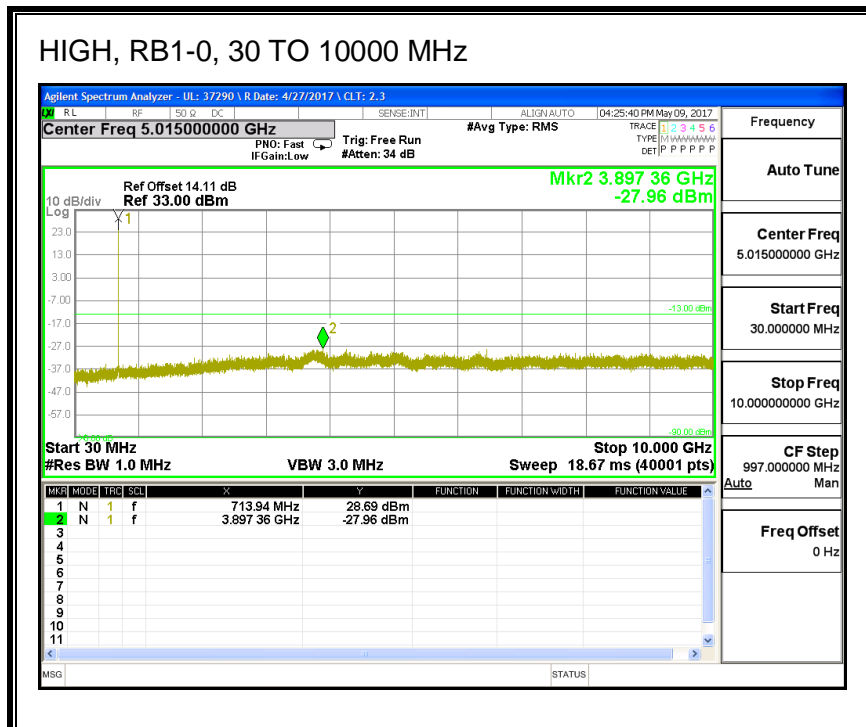

#### QPSK, (1.4 MHz BAND WIDTH)

**16QAM, (1.4 MHz BAND WIDTH)**

**QPSK, (3.0 MHz BAND WIDTH)**

**16QAM, (3.0 MHz BAND WIDTH)**

**QPSK, (5.0 MHz BAND WIDTH)**

**16QAM, (5.0 MHz BAND WIDTH)**

**QPSK, (10.0 MHz BAND WIDTH)**

**16QAM, (10.0 MHz BAND WIDTH)**