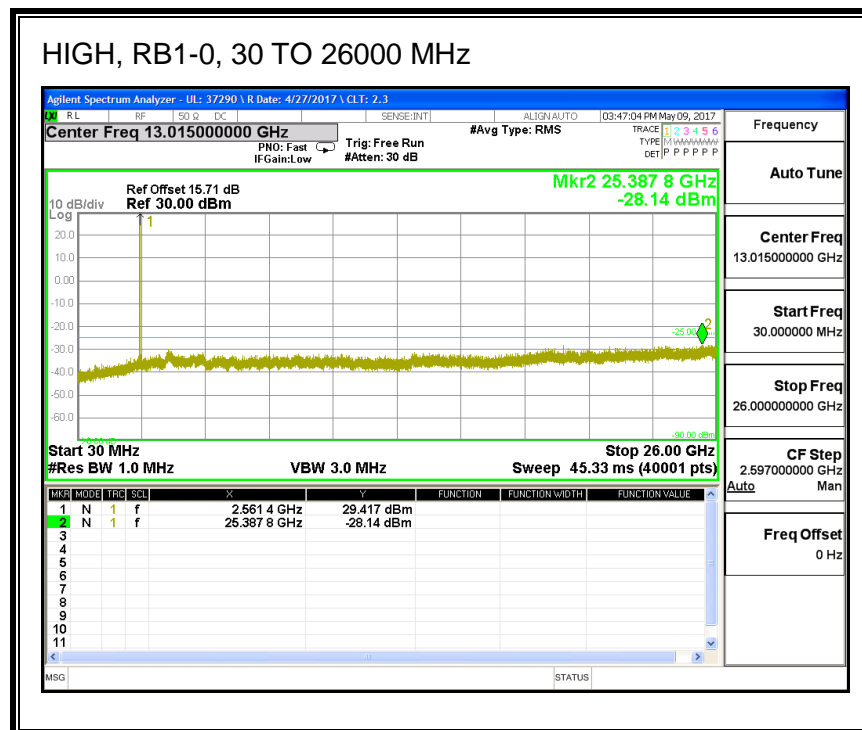

#### QPSK, (5.0 MHz BAND WIDTH)

**16QAM, (5.0 MHz BAND WIDTH)**

**QPSK, (10.0 MHz BAND WIDTH)**

**16QAM, (10.0 MHz BAND WIDTH)**

**QPSK, (15.0 MHz BAND WIDTH)**

**16QAM, (15.0 MHz BAND WIDTH)**

**QPSK, (20.0 MHz BAND WIDTH)**

**16QAM, (20.0 MHz BAND WIDTH)**