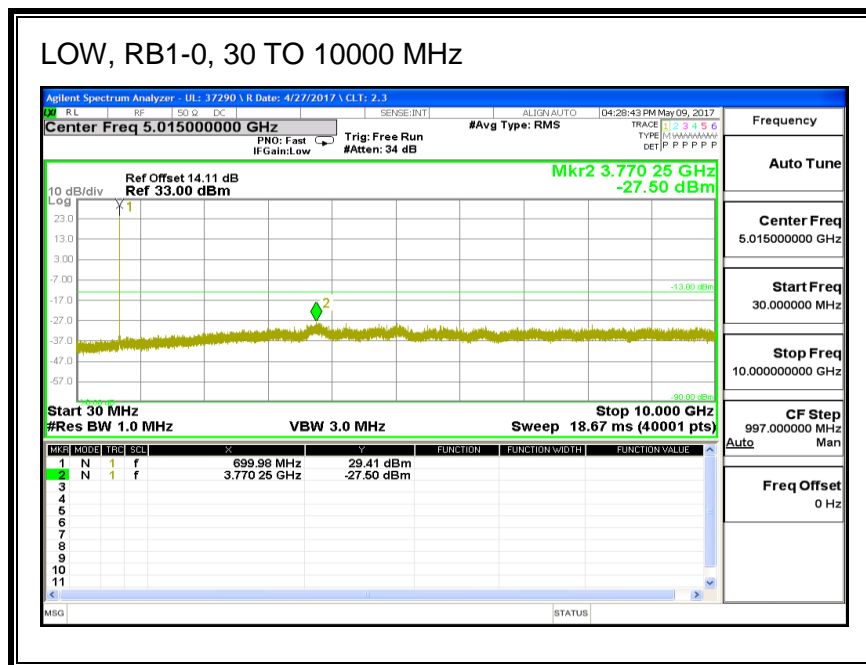

#### QPSK, (1.4 MHz BAND WIDTH)

**16QAM, (1.4 MHz BAND WIDTH)**

**QPSK, (3.0 MHz BAND WIDTH)**

**16QAM, (3.0 MHz BAND WIDTH)**

**QPSK, (5.0 MHz BAND WIDTH)**

**16QAM, (5.0 MHz BAND WIDTH)**

**QPSK, (10.0 MHz BAND WIDTH)**

**16QAM, (10.0 MHz BAND WIDTH)**