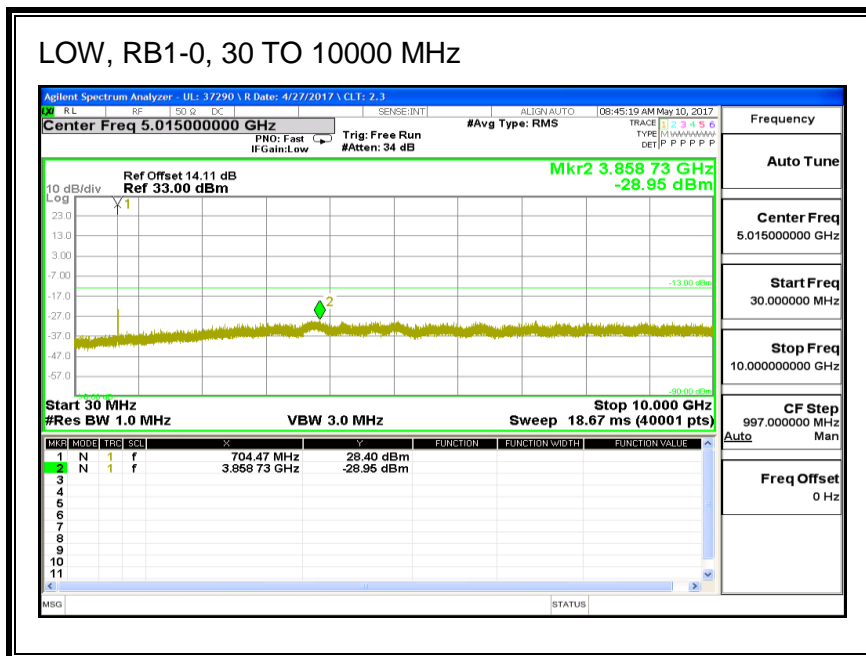

8.3.7. LTE BAND 17

QPSK, (5.0 MHz BAND WIDTH)