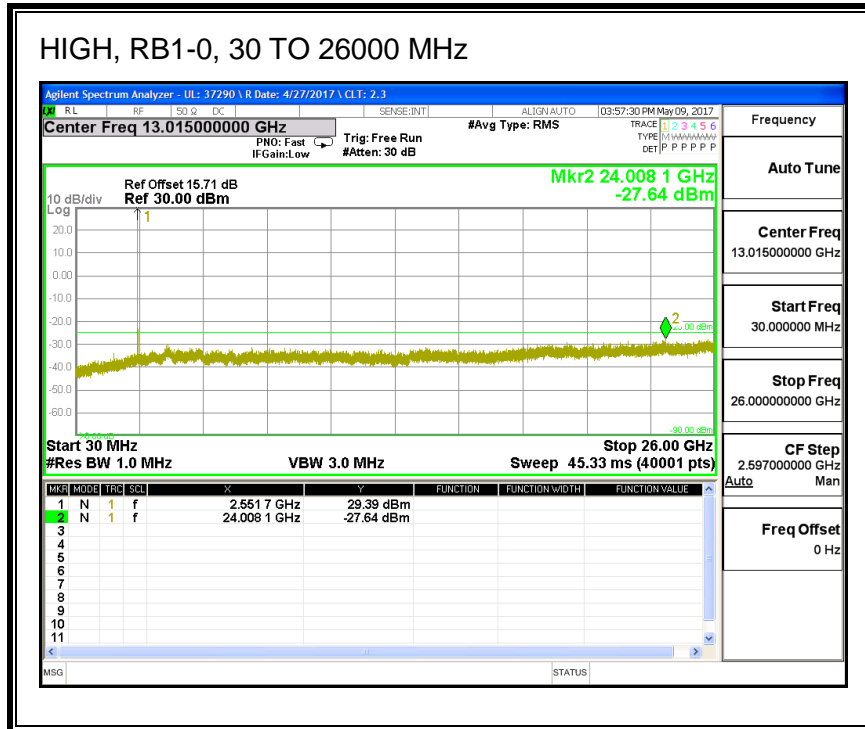

#### QPSK, (5.0 MHz BAND WIDTH)

**16QAM, (5.0 MHz BAND WIDTH)**

**QPSK, (10.0 MHz BAND WIDTH)**

**16QAM, (10.0 MHz BAND WIDTH)**

**QPSK, (15.0 MHz BAND WIDTH)**

**16QAM, (15.0 MHz BAND WIDTH)**

**QPSK, (20.0 MHz BAND WIDTH)**

**16QAM, (20.0 MHz BAND WIDTH)**