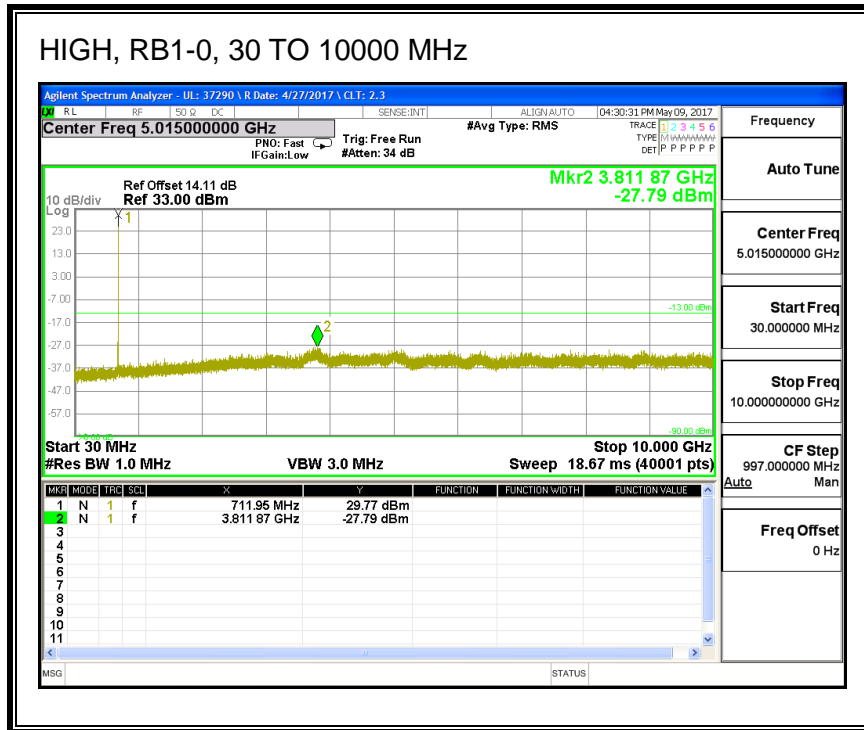

#### QPSK, (1.4 MHz BAND WIDTH)

**16QAM, (1.4 MHz BAND WIDTH)**

**QPSK, (3.0 MHz BAND WIDTH)**

**16QAM, (3.0 MHz BAND WIDTH)**

**QPSK, (5.0 MHz BAND WIDTH)**

**16QAM, (5.0 MHz BAND WIDTH)**

**QPSK, (10.0 MHz BAND WIDTH)**