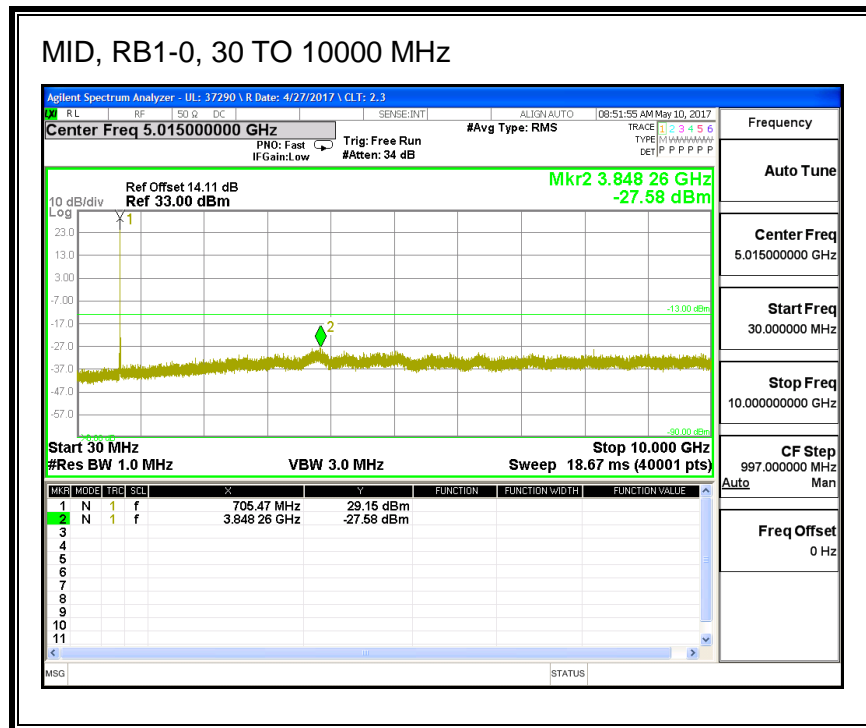

### 8.3.7. LTE BAND 17

#### QPSK, (5.0 MHz BAND WIDTH)

**16QAM, (5.0 MHz BAND WIDTH)**

**QPSK, (10.0 MHz BAND WIDTH)**

**16QAM, (10.0 MHz BAND WIDTH)**

### 8.3.8. LTE BAND 25