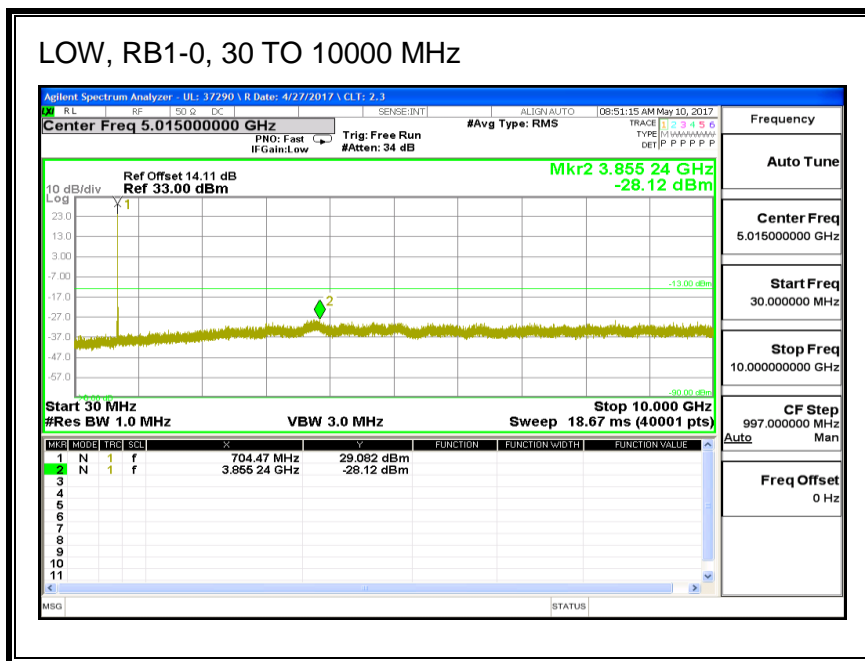

### 8.3.7. LTE BAND 17

#### QPSK, (5.0 MHz BAND WIDTH)

**16QAM, (5.0 MHz BAND WIDTH)**

**QPSK, (10.0 MHz BAND WIDTH)**

**16QAM, (10.0 MHz BAND WIDTH)**