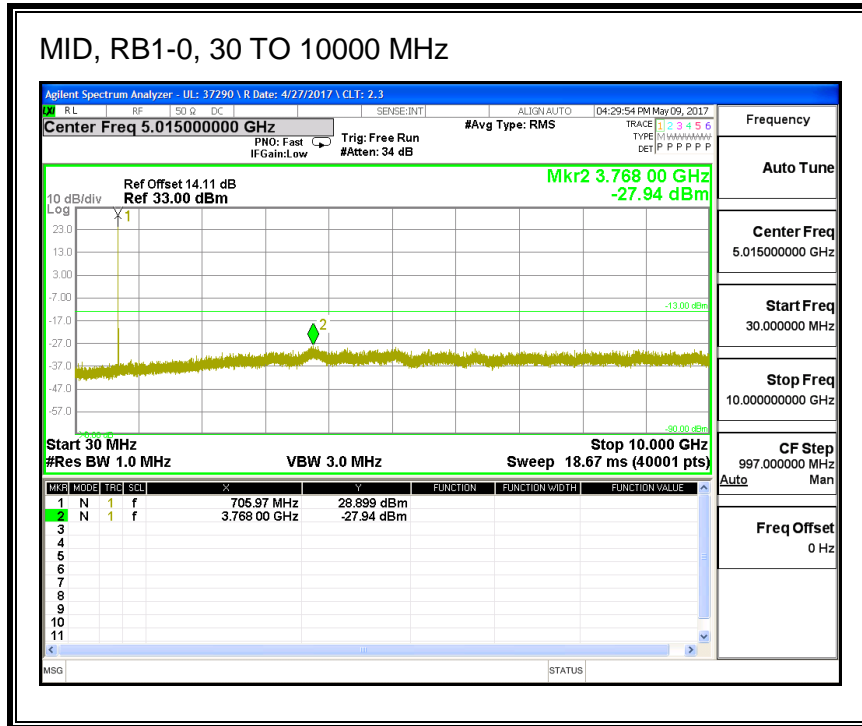

#### QPSK, (1.4 MHz BAND WIDTH)

**16QAM, (1.4 MHz BAND WIDTH)**

**QPSK, (3.0 MHz BAND WIDTH)**

**16QAM, (3.0 MHz BAND WIDTH)**

**QPSK, (5.0 MHz BAND WIDTH)**

**16QAM, (5.0 MHz BAND WIDTH)**

**QPSK, (10.0 MHz BAND WIDTH)**

**16QAM, (10.0 MHz BAND WIDTH)**