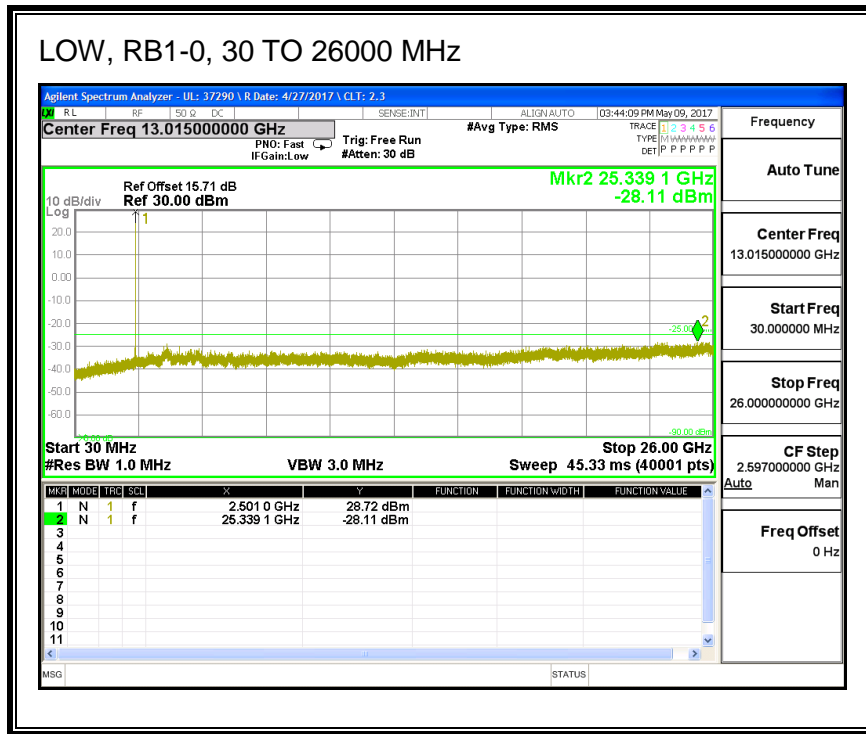

#### QPSK, (5.0 MHz BAND WIDTH)

**16QAM, (5.0 MHz BAND WIDTH)**

**QPSK, (10.0 MHz BAND WIDTH)**

**16QAM, (10.0 MHz BAND WIDTH)**

**QPSK, (15.0 MHz BAND WIDTH)**

**16QAM, (15.0 MHz BAND WIDTH)**

**QPSK, (20.0 MHz BAND WIDTH)**

**16QAM, (20.0 MHz BAND WIDTH)**