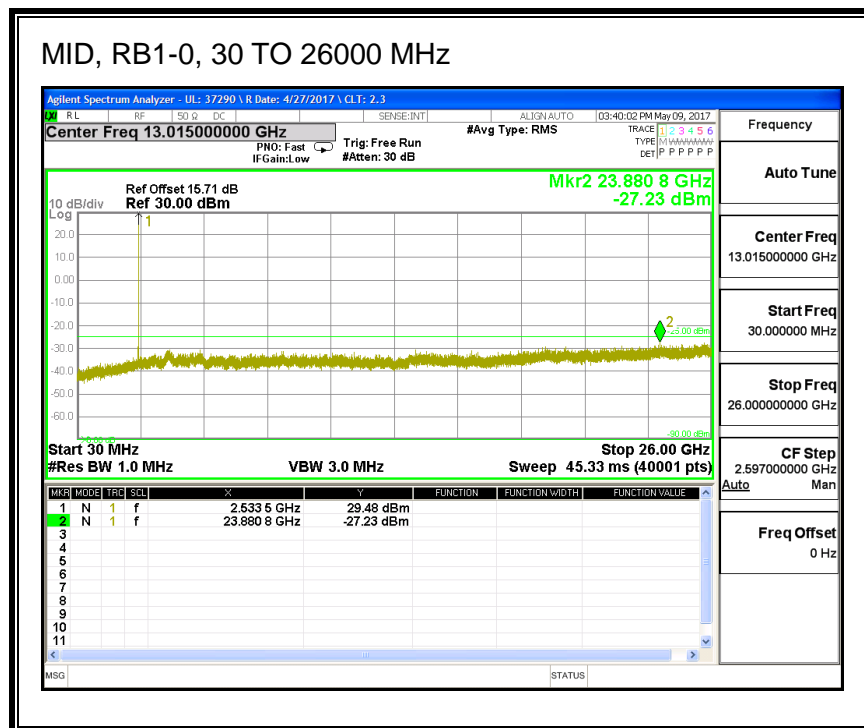

8.3.4. LTE BAND 7

QPSK, (5.0 MHz BAND WIDTH)