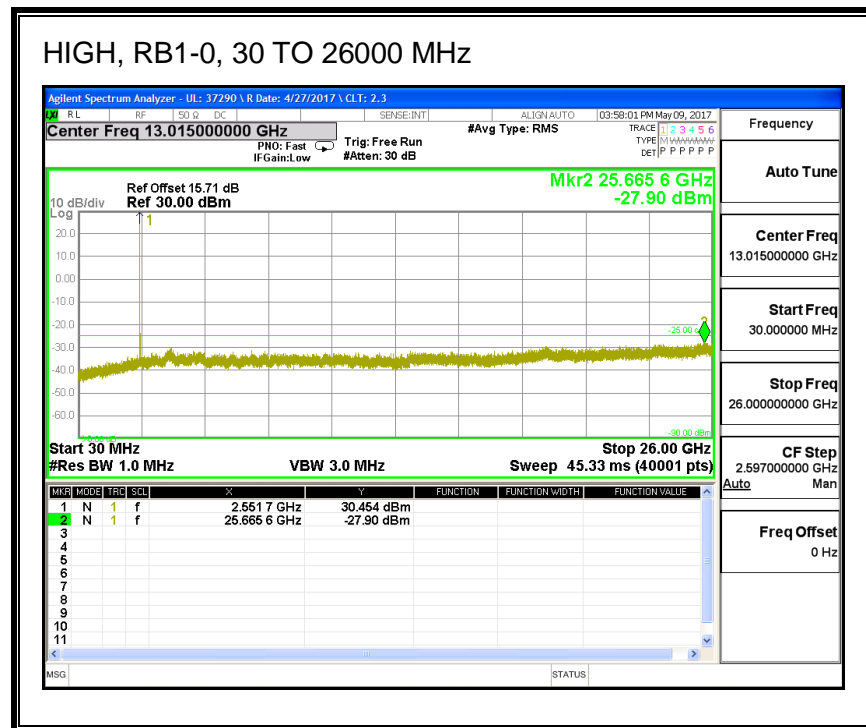

#### QPSK, (5.0 MHz BAND WIDTH)

**16QAM, (5.0 MHz BAND WIDTH)**

**QPSK, (10.0 MHz BAND WIDTH)**

**16QAM, (10.0 MHz BAND WIDTH)**

**QPSK, (15.0 MHz BAND WIDTH)**

**16QAM, (15.0 MHz BAND WIDTH)**

**QPSK, (20.0 MHz BAND WIDTH)**

**16QAM, (20.0 MHz BAND WIDTH)**