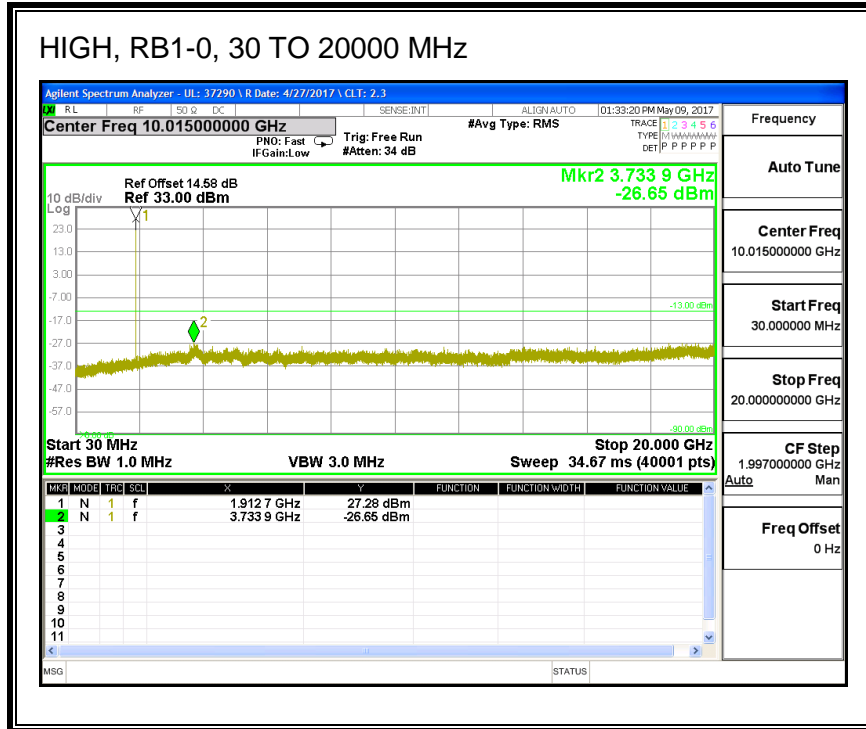

#### QPSK, (1.4 MHz BAND WIDTH)

**16QAM, (1.4 MHz BAND WIDTH)**

**QPSK, (3.0 MHz BAND WIDTH)**

**16QAM, (3.0 MHz BAND WIDTH)**

**QPSK, (5.0 MHz BAND WIDTH)**

**16QAM, (5.0 MHz BAND WIDTH)**

**QPSK, (10.0 MHz BAND WIDTH)**

**16QAM, (10.0 MHz BAND WIDTH)**