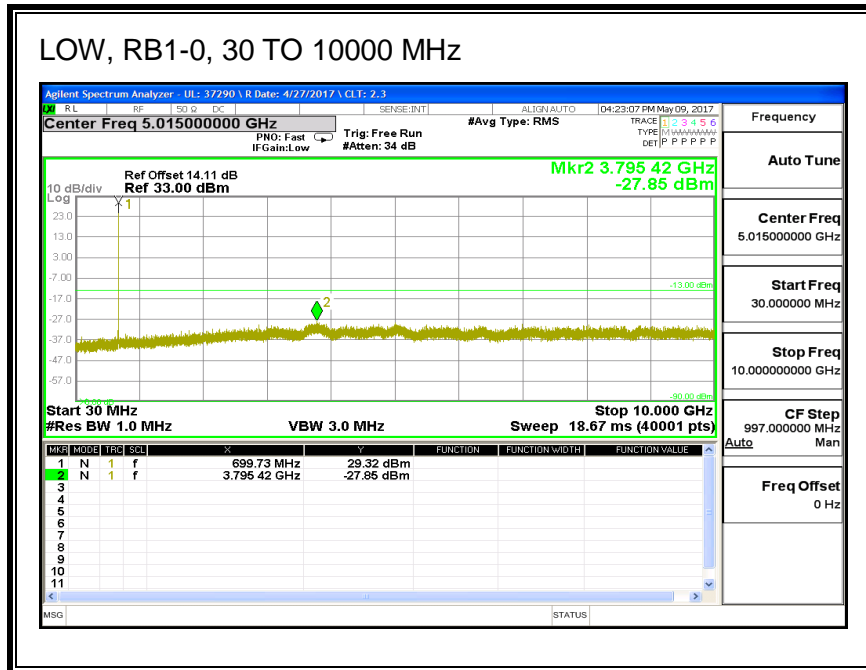

#### QPSK, (1.4 MHz BAND WIDTH)

**16QAM, (1.4 MHz BAND WIDTH)**

**QPSK, (3.0 MHz BAND WIDTH)**

**16QAM, (3.0 MHz BAND WIDTH)**

**QPSK, (5.0 MHz BAND WIDTH)**

**16QAM, (5.0 MHz BAND WIDTH)**

**QPSK, (10.0 MHz BAND WIDTH)**

**16QAM, (10.0 MHz BAND WIDTH)**