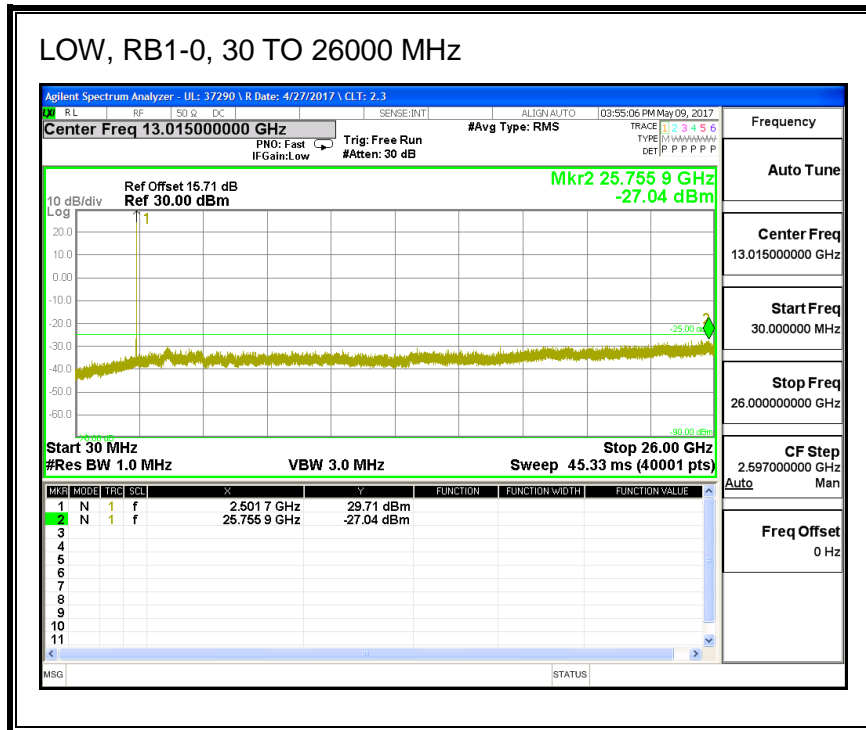

#### QPSK, (5.0 MHz BAND WIDTH)

**16QAM, (5.0 MHz BAND WIDTH)**

**QPSK, (10.0 MHz BAND WIDTH)**

**16QAM, (10.0 MHz BAND WIDTH)**

**QPSK, (15.0 MHz BAND WIDTH)**

**16QAM, (15.0 MHz BAND WIDTH)**

**QPSK, (20.0 MHz BAND WIDTH)**

**16QAM, (20.0 MHz BAND WIDTH)**