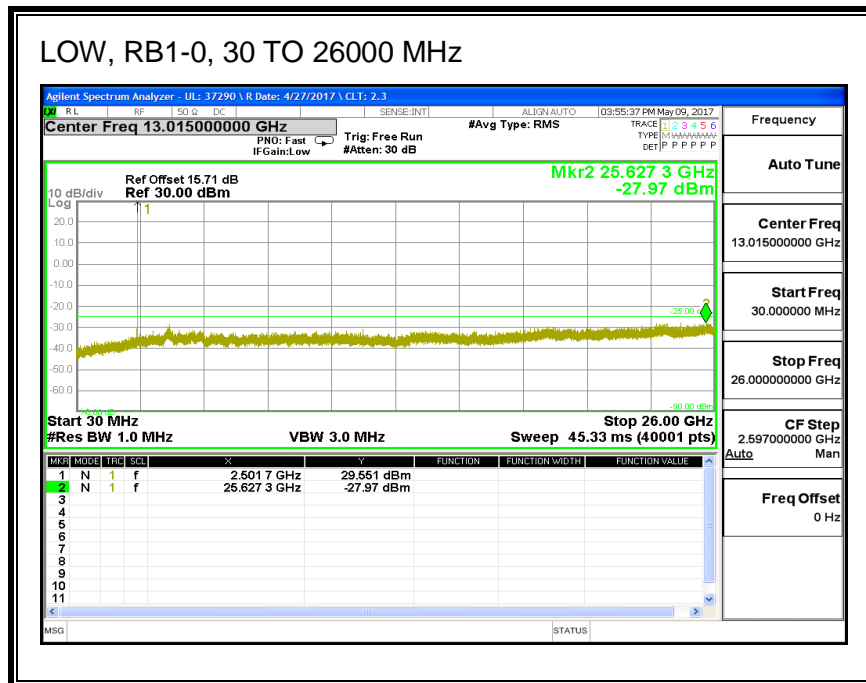

#### QPSK, (5.0 MHz BAND WIDTH)

**16QAM, (5.0 MHz BAND WIDTH)**

**QPSK, (10.0 MHz BAND WIDTH)**

**16QAM, (10.0 MHz BAND WIDTH)**

**QPSK, (15.0 MHz BAND WIDTH)**

**16QAM, (15.0 MHz BAND WIDTH)**

**QPSK, (20.0 MHz BAND WIDTH)**

**16QAM, (20.0 MHz BAND WIDTH)**