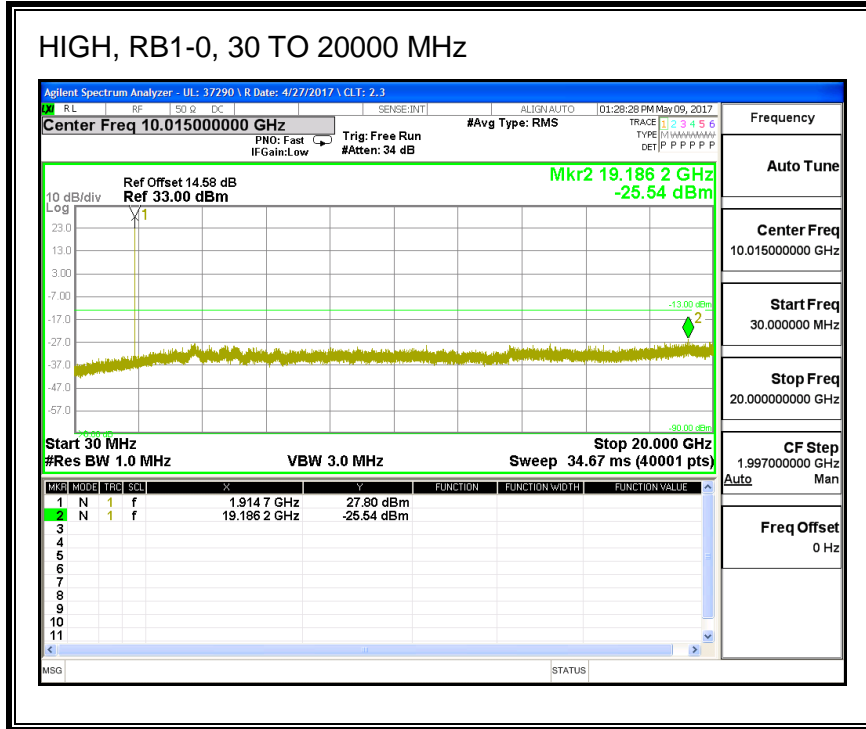

16QAM, (1.4 MHz BAND WIDTH)