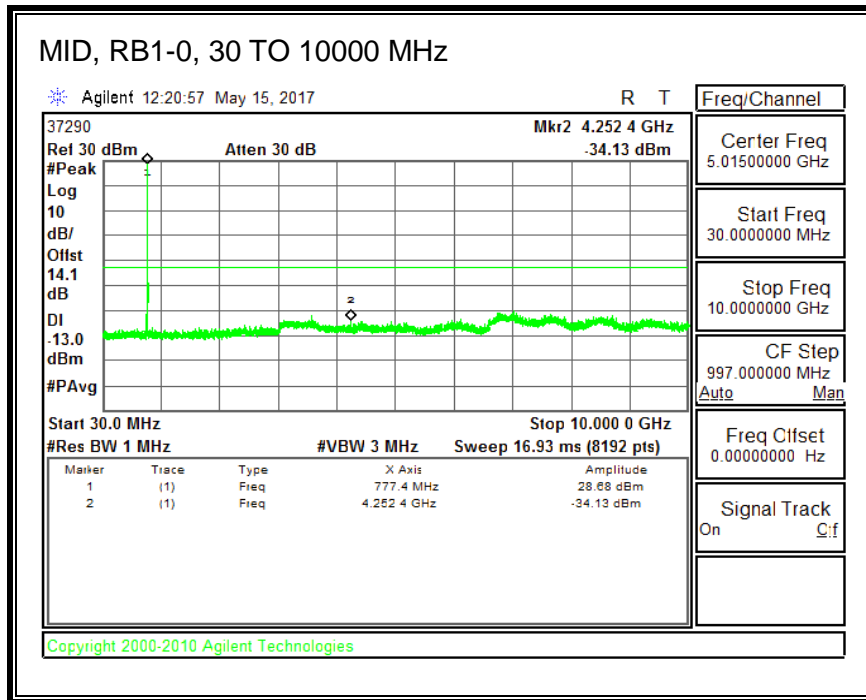

### 8.3.6. LTE BAND 13

#### QPSK, (5.0 MHz BAND WIDTH)

**16QAM, (5.0 MHz BAND WIDTH)**

**QPSK, (10.0 MHz BAND WIDTH)**

**16QAM, (10.0 MHz BAND WIDTH)**

### 8.3.7. LTE BAND 17