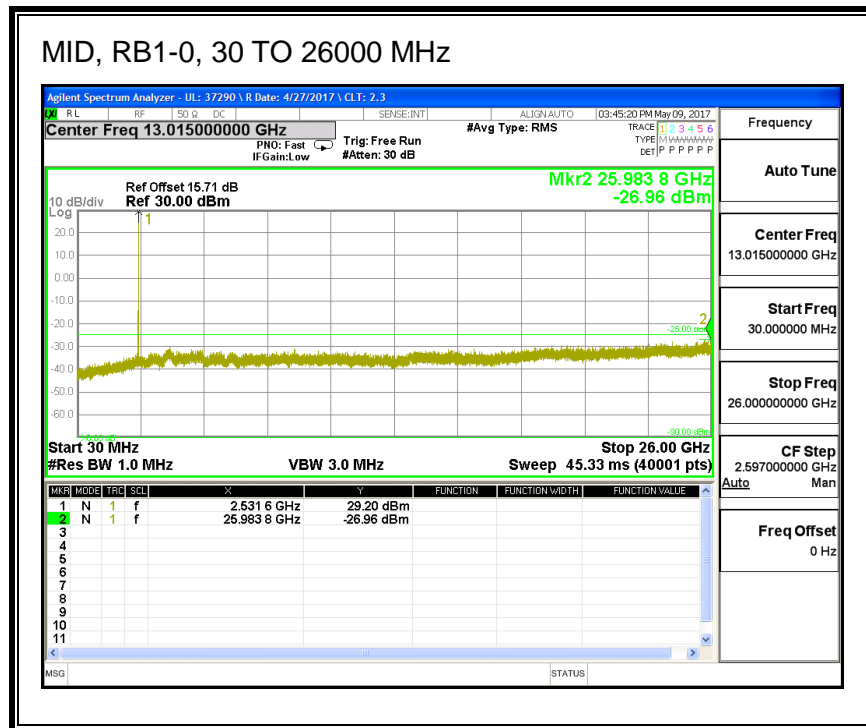

#### QPSK, (5.0 MHz BAND WIDTH)

**16QAM, (5.0 MHz BAND WIDTH)**

**QPSK, (10.0 MHz BAND WIDTH)**

**16QAM, (10.0 MHz BAND WIDTH)**

**QPSK, (15.0 MHz BAND WIDTH)**

**16QAM, (15.0 MHz BAND WIDTH)**

**QPSK, (20.0 MHz BAND WIDTH)**

**16QAM, (20.0 MHz BAND WIDTH)**