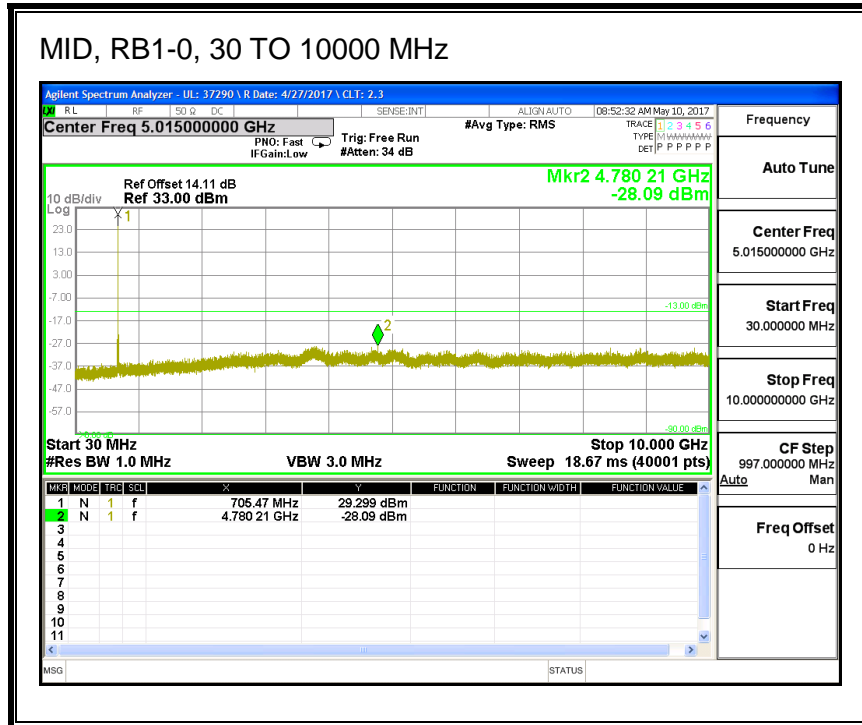

### 8.3.7. LTE BAND 17

#### QPSK, (5.0 MHz BAND WIDTH)

**16QAM, (5.0 MHz BAND WIDTH)**

**QPSK, (10.0 MHz BAND WIDTH)**

**16QAM, (10.0 MHz BAND WIDTH)**