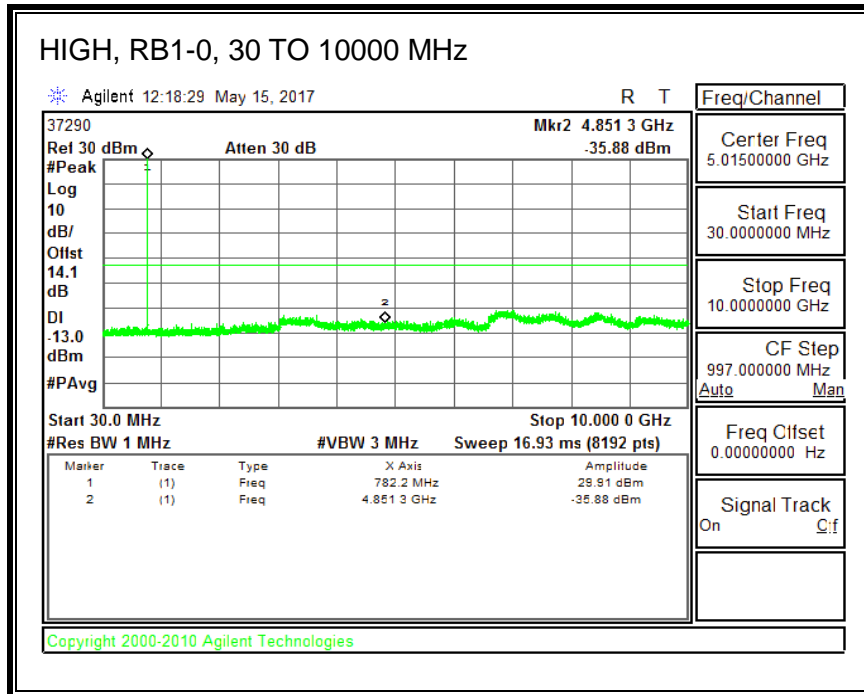

16QAM, (5.0 MHz BAND WIDTH)