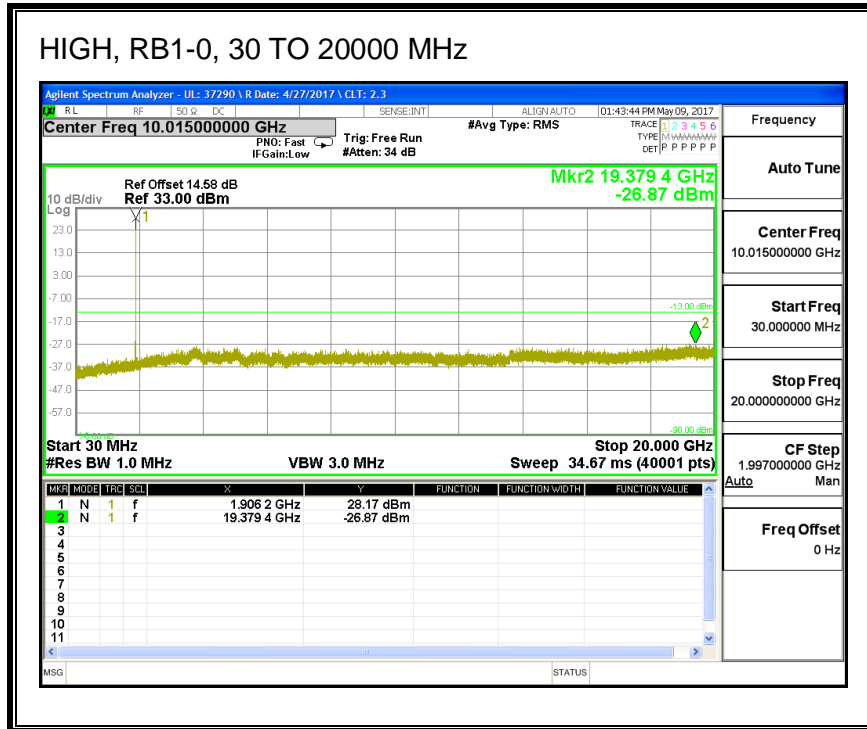

#### QPSK, (1.4 MHz BAND WIDTH)

**16QAM, (1.4 MHz BAND WIDTH)**

**QPSK, (3.0 MHz BAND WIDTH)**

**16QAM, (3.0 MHz BAND WIDTH)**

**QPSK, (5.0 MHz BAND WIDTH)**

**16QAM, (5.0 MHz BAND WIDTH)**

**QPSK, (10.0 MHz BAND WIDTH)**

**16QAM, (10.0 MHz BAND WIDTH)**