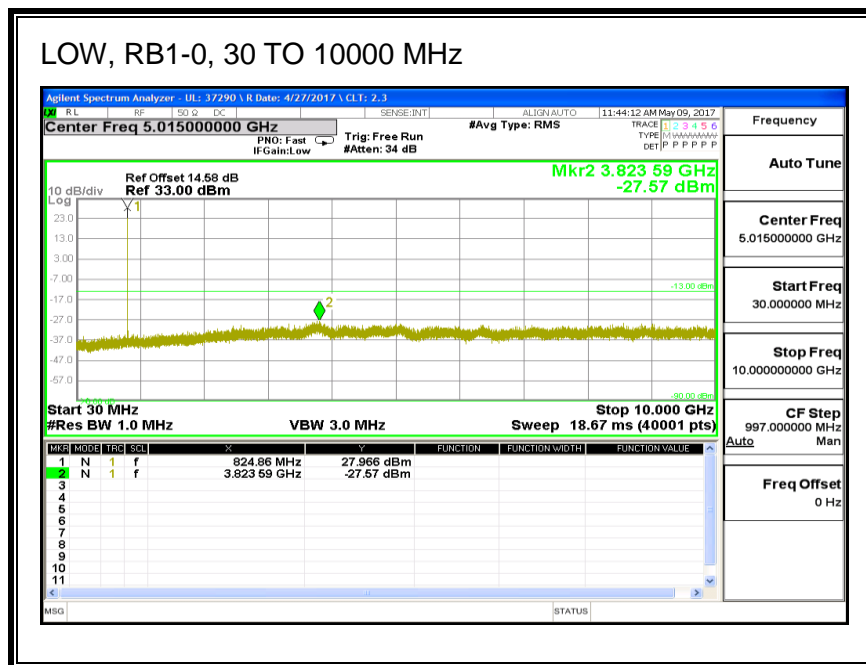

**16QAM, (5.0 MHz BAND WIDTH)**

**QPSK, (10.0 MHz BAND WIDTH)**

**HIGH, RB1-0, 30 TO 10000 MHz**

**16QAM, (10.0 MHz BAND WIDTH)**

**LOW, RB1-0, 30 TO 10000 MHz**

### 8.3.4. LTE BAND 7