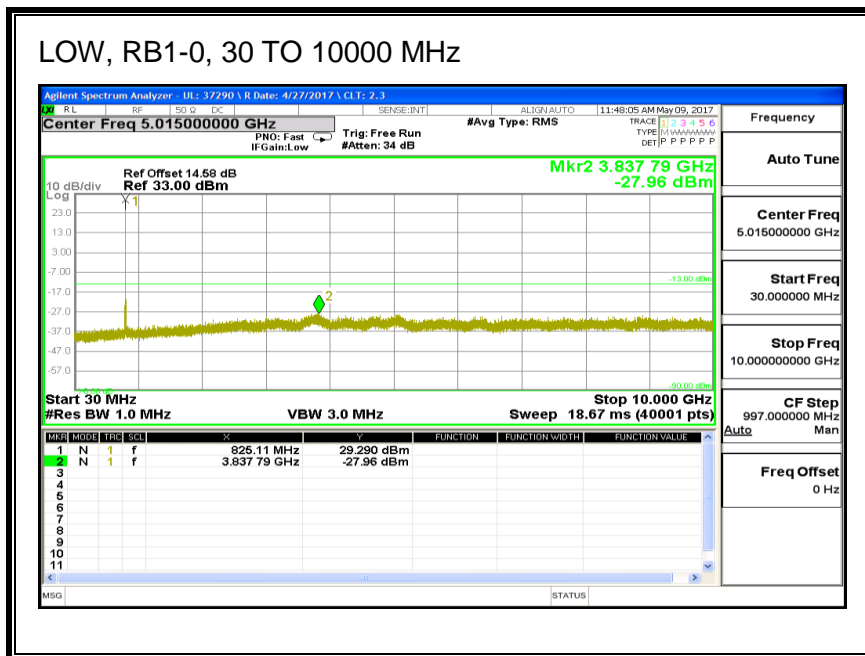

**16QAM, (5.0 MHz BAND WIDTH)**

**QPSK, (10.0 MHz BAND WIDTH)**

**HIGH, RB1-0, 30 TO 10000 MHz**

**16QAM, (10.0 MHz BAND WIDTH)**

**LOW, RB1-0, 30 TO 10000 MHz**

### 8.3.4. LTE BAND 7