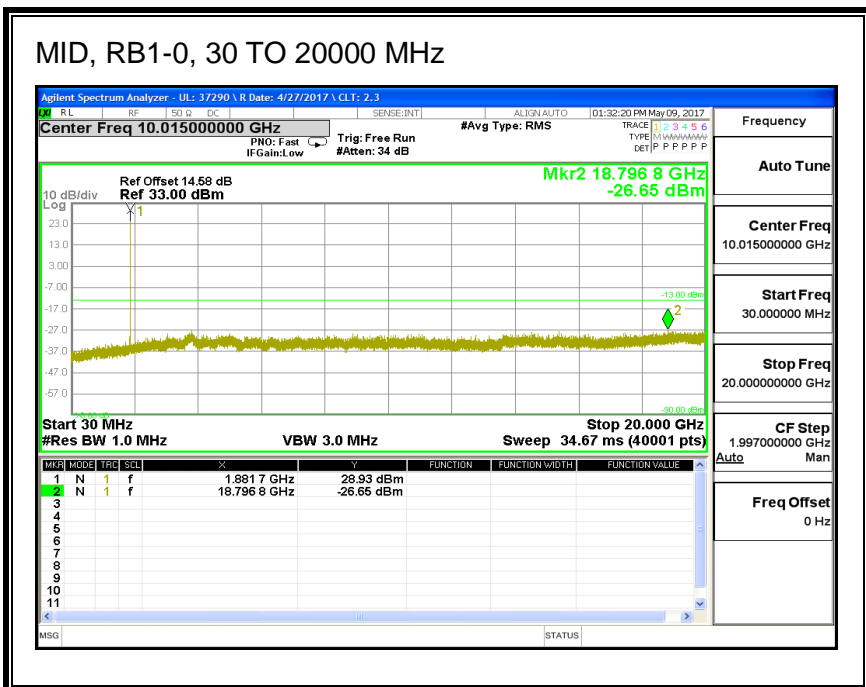

#### QPSK, (1.4 MHz BAND WIDTH)

**16QAM, (1.4 MHz BAND WIDTH)**

**QPSK, (3.0 MHz BAND WIDTH)**

**16QAM, (3.0 MHz BAND WIDTH)**

**QPSK, (5.0 MHz BAND WIDTH)**

**16QAM, (5.0 MHz BAND WIDTH)**

**QPSK, (10.0 MHz BAND WIDTH)**

**16QAM, (10.0 MHz BAND WIDTH)**