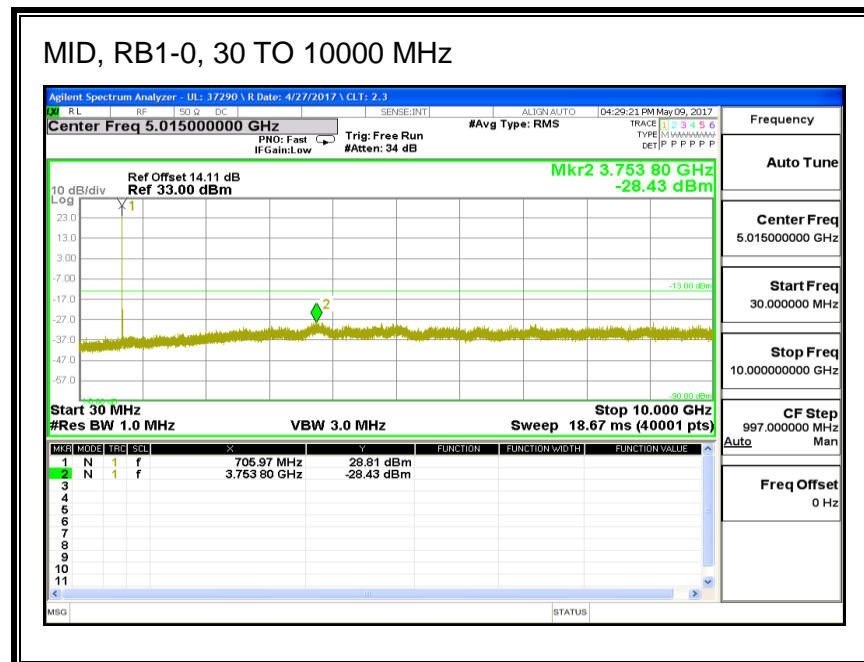

#### QPSK, (1.4 MHz BAND WIDTH)

**16QAM, (1.4 MHz BAND WIDTH)**

**QPSK, (3.0 MHz BAND WIDTH)**

**16QAM, (3.0 MHz BAND WIDTH)**

**QPSK, (5.0 MHz BAND WIDTH)**

**16QAM, (5.0 MHz BAND WIDTH)**

**QPSK, (10.0 MHz BAND WIDTH)**

**16QAM, (10.0 MHz BAND WIDTH)**