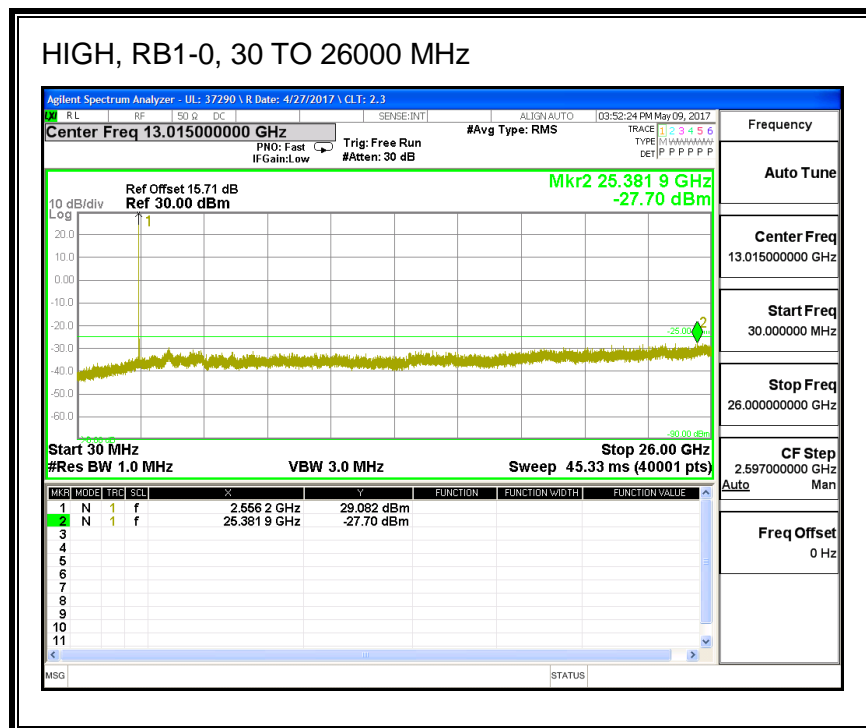

#### QPSK, (5.0 MHz BAND WIDTH)

**16QAM, (5.0 MHz BAND WIDTH)**

**QPSK, (10.0 MHz BAND WIDTH)**

**16QAM, (10.0 MHz BAND WIDTH)**

**QPSK, (15.0 MHz BAND WIDTH)**

**16QAM, (15.0 MHz BAND WIDTH)**

**QPSK, (20.0 MHz BAND WIDTH)**

**16QAM, (20.0 MHz BAND WIDTH)**