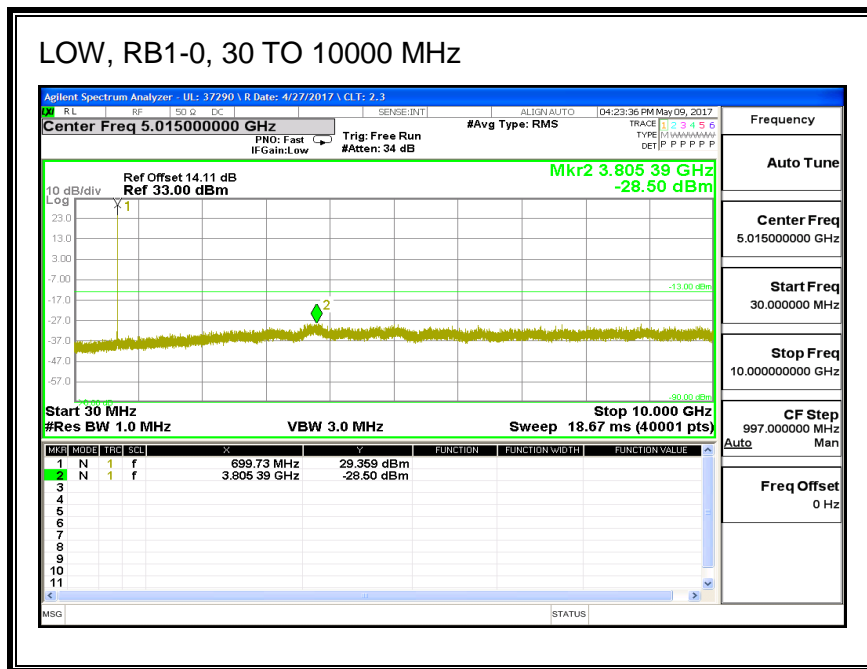

#### QPSK, (1.4 MHz BAND WIDTH)

**16QAM, (1.4 MHz BAND WIDTH)**

**QPSK, (3.0 MHz BAND WIDTH)**

**16QAM, (3.0 MHz BAND WIDTH)**

**QPSK, (5.0 MHz BAND WIDTH)**

**16QAM, (5.0 MHz BAND WIDTH)**

**QPSK, (10.0 MHz BAND WIDTH)**

**16QAM, (10.0 MHz BAND WIDTH)**