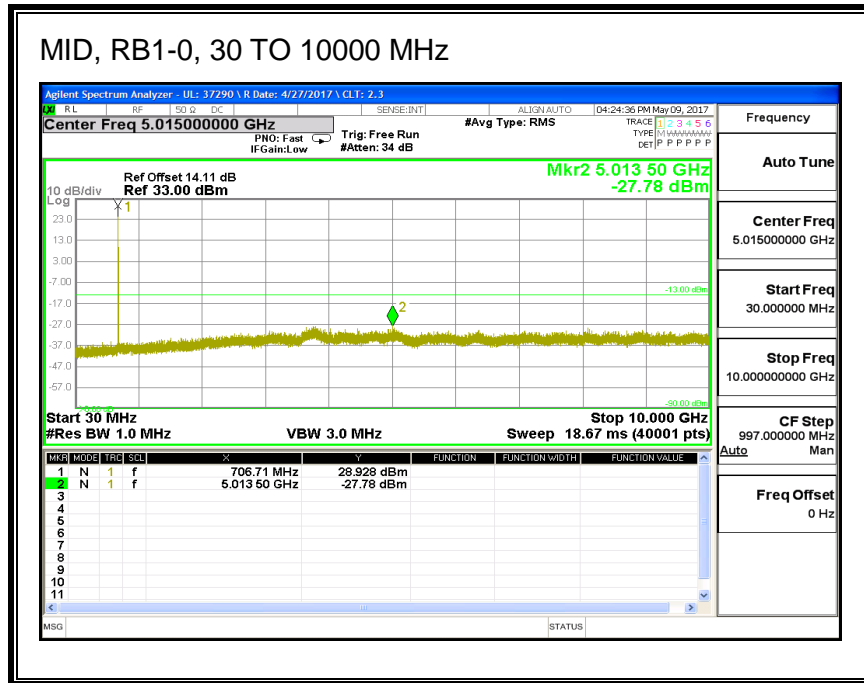

#### QPSK, (1.4 MHz BAND WIDTH)

**16QAM, (1.4 MHz BAND WIDTH)**

**QPSK, (3.0 MHz BAND WIDTH)**

**16QAM, (3.0 MHz BAND WIDTH)**

**QPSK, (5.0 MHz BAND WIDTH)**

**16QAM, (5.0 MHz BAND WIDTH)**

**QPSK, (10.0 MHz BAND WIDTH)**

**16QAM, (10.0 MHz BAND WIDTH)**