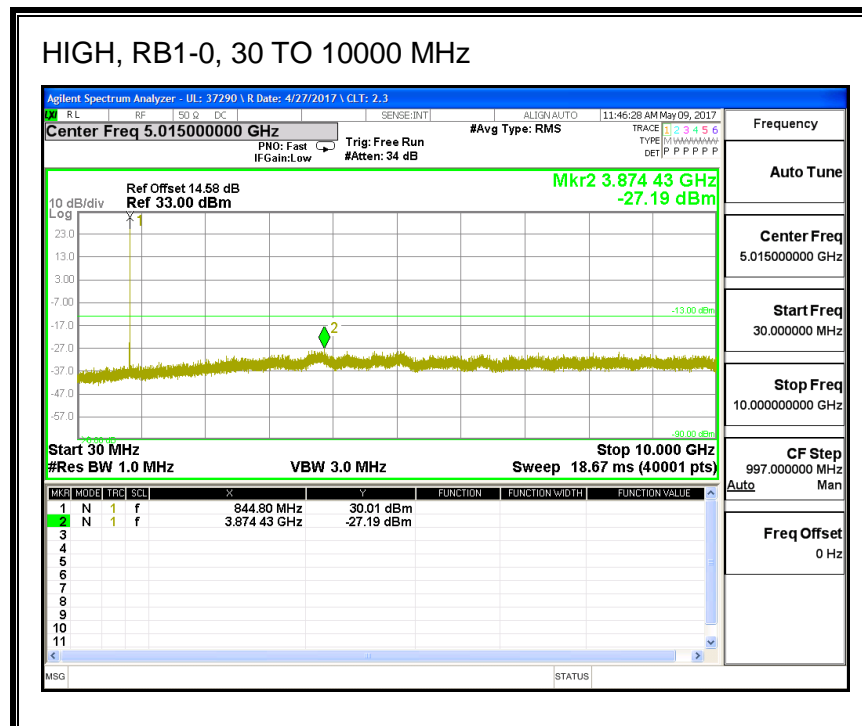

**16QAM, (5.0 MHz BAND WIDTH)**

**QPSK, (10.0 MHz BAND WIDTH)**

**HIGH, RB1-0, 30 TO 10000 MHz**

**16QAM, (10.0 MHz BAND WIDTH)**

**LOW, RB1-0, 30 TO 10000 MHz**

### 8.3.4. LTE BAND 7