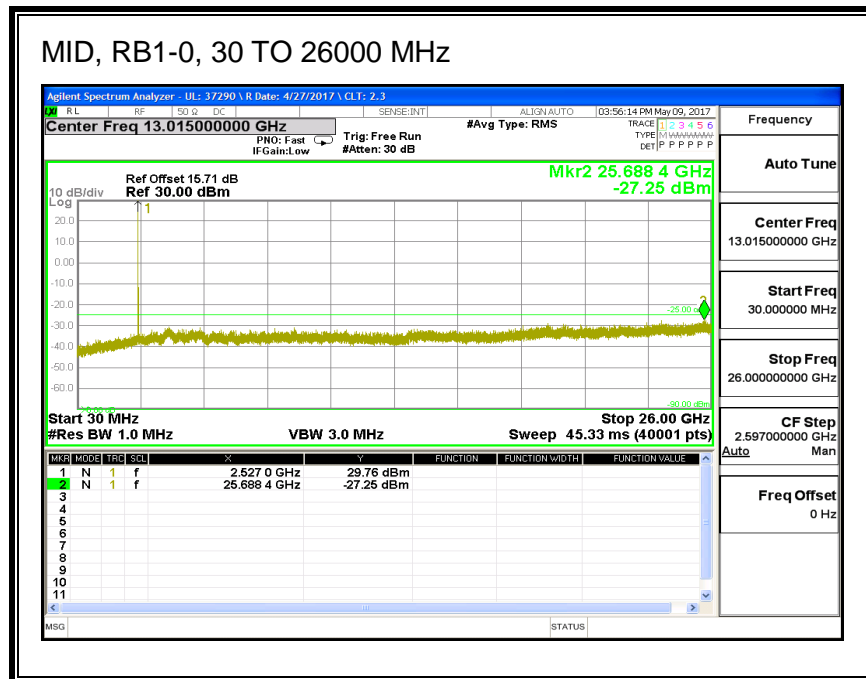

#### QPSK, (5.0 MHz BAND WIDTH)

**16QAM, (5.0 MHz BAND WIDTH)**

**QPSK, (10.0 MHz BAND WIDTH)**

**16QAM, (10.0 MHz BAND WIDTH)**

**QPSK, (15.0 MHz BAND WIDTH)**

**16QAM, (15.0 MHz BAND WIDTH)**

**QPSK, (20.0 MHz BAND WIDTH)**

**16QAM, (20.0 MHz BAND WIDTH)**