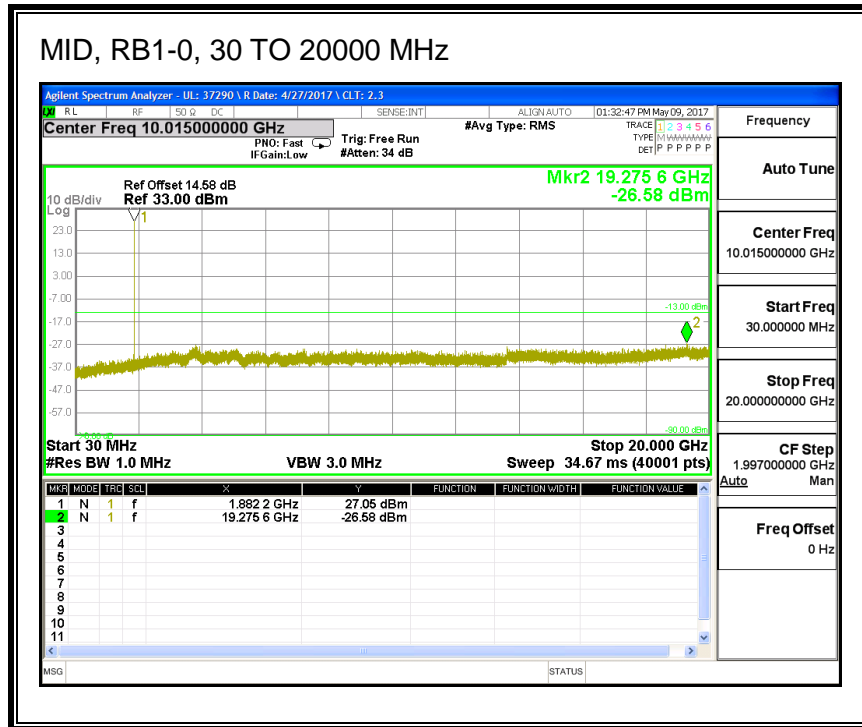

#### QPSK, (1.4 MHz BAND WIDTH)

**16QAM, (1.4 MHz BAND WIDTH)**

**QPSK, (3.0 MHz BAND WIDTH)**

**16QAM, (3.0 MHz BAND WIDTH)**

**QPSK, (5.0 MHz BAND WIDTH)**

**16QAM, (5.0 MHz BAND WIDTH)**

**QPSK, (10.0 MHz BAND WIDTH)**

**16QAM, (10.0 MHz BAND WIDTH)**