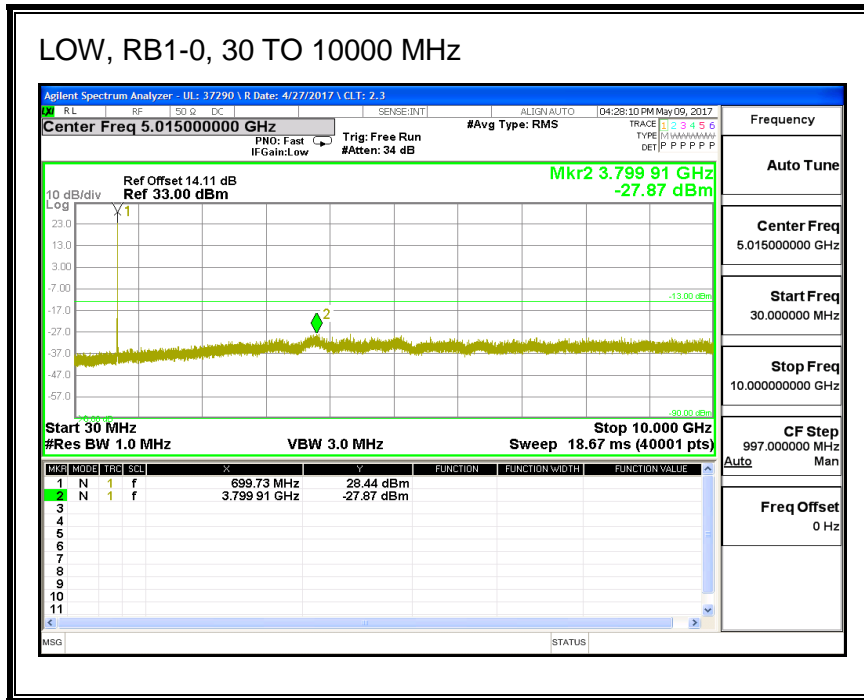

#### QPSK, (1.4 MHz BAND WIDTH)

**16QAM, (1.4 MHz BAND WIDTH)**

**QPSK, (3.0 MHz BAND WIDTH)**

**16QAM, (3.0 MHz BAND WIDTH)**

**QPSK, (5.0 MHz BAND WIDTH)**

**16QAM, (5.0 MHz BAND WIDTH)**

**QPSK, (10.0 MHz BAND WIDTH)**

**16QAM, (10.0 MHz BAND WIDTH)**