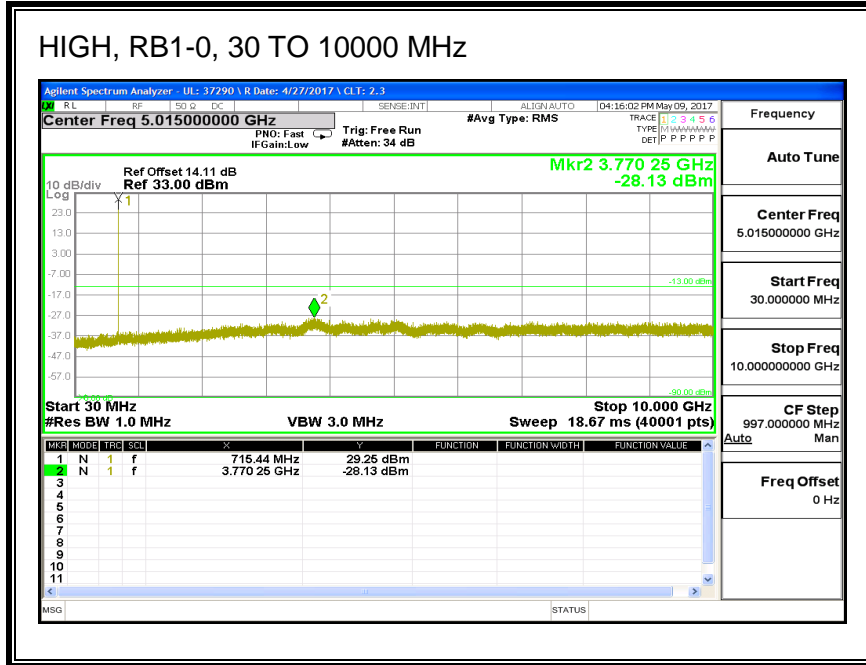

16QAM, (1.4 MHz BAND WIDTH)