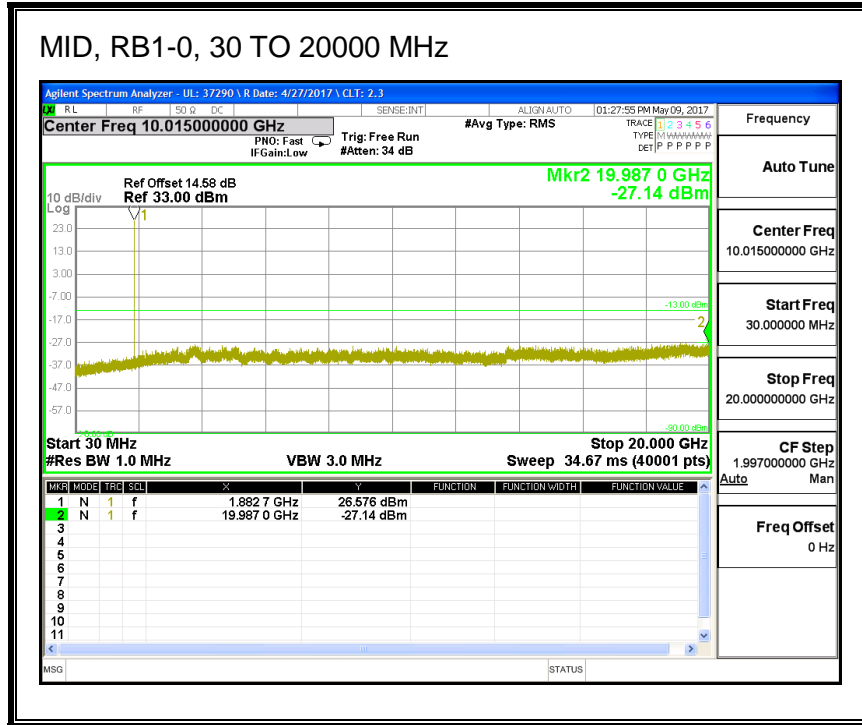

#### QPSK, (1.4 MHz BAND WIDTH)

**16QAM, (1.4 MHz BAND WIDTH)**

**QPSK, (3.0 MHz BAND WIDTH)**

**16QAM, (3.0 MHz BAND WIDTH)**

**QPSK, (5.0 MHz BAND WIDTH)**

**16QAM, (5.0 MHz BAND WIDTH)**

**QPSK, (10.0 MHz BAND WIDTH)**

**16QAM, (10.0 MHz BAND WIDTH)**