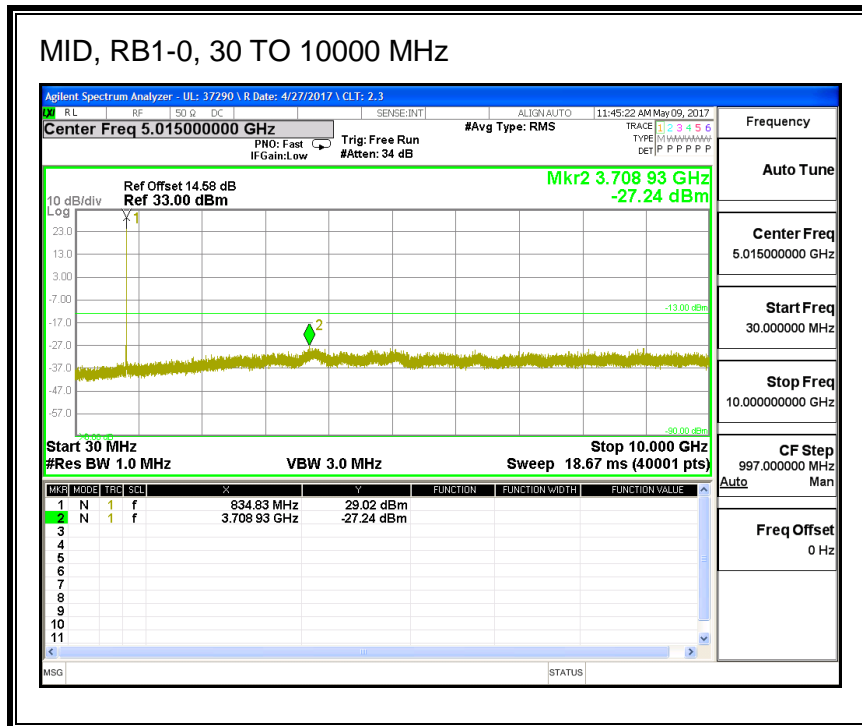

**16QAM, (5.0 MHz BAND WIDTH)**

**QPSK, (10.0 MHz BAND WIDTH)**

**HIGH, RB1-0, 30 TO 10000 MHz**

**16QAM, (10.0 MHz BAND WIDTH)**

**LOW, RB1-0, 30 TO 10000 MHz**

### 8.3.4. LTE BAND 7