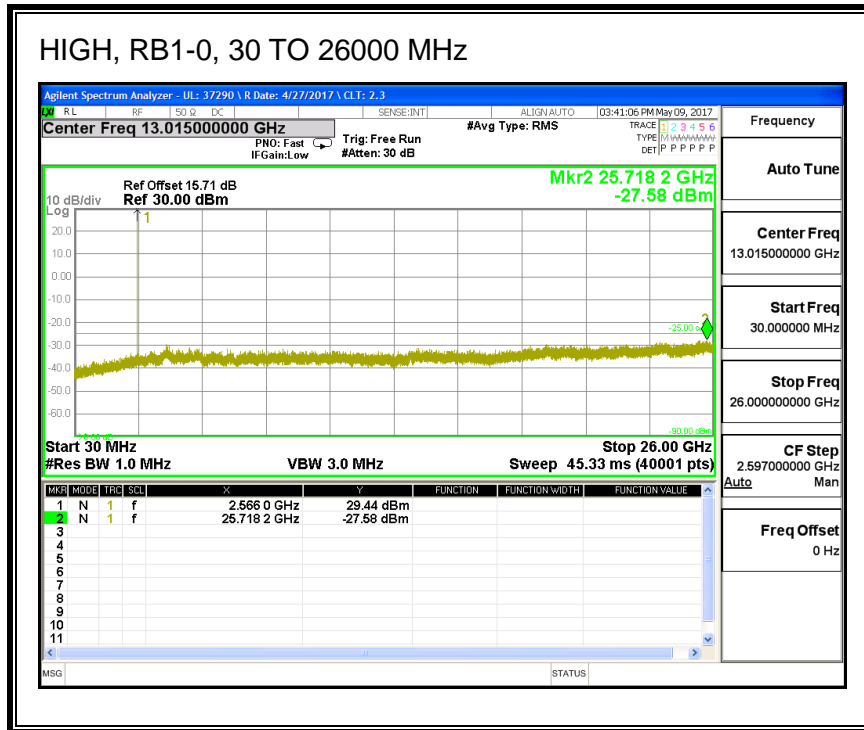

16QAM, (5.0 MHz BAND WIDTH)