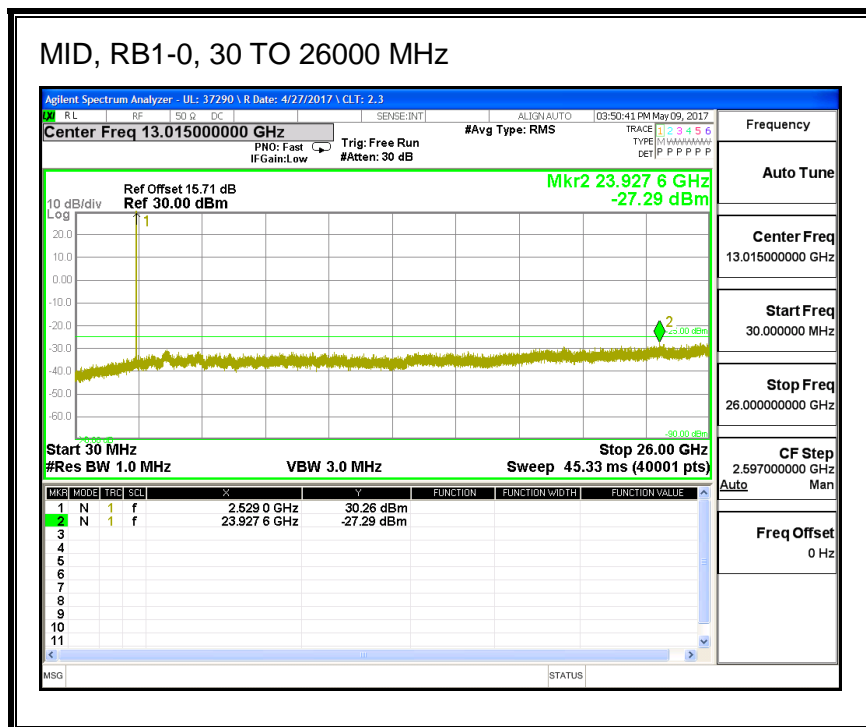

#### QPSK, (5.0 MHz BAND WIDTH)

**16QAM, (5.0 MHz BAND WIDTH)**

**QPSK, (10.0 MHz BAND WIDTH)**

**16QAM, (10.0 MHz BAND WIDTH)**

**QPSK, (15.0 MHz BAND WIDTH)**

**16QAM, (15.0 MHz BAND WIDTH)**

**QPSK, (20.0 MHz BAND WIDTH)**

**16QAM, (20.0 MHz BAND WIDTH)**