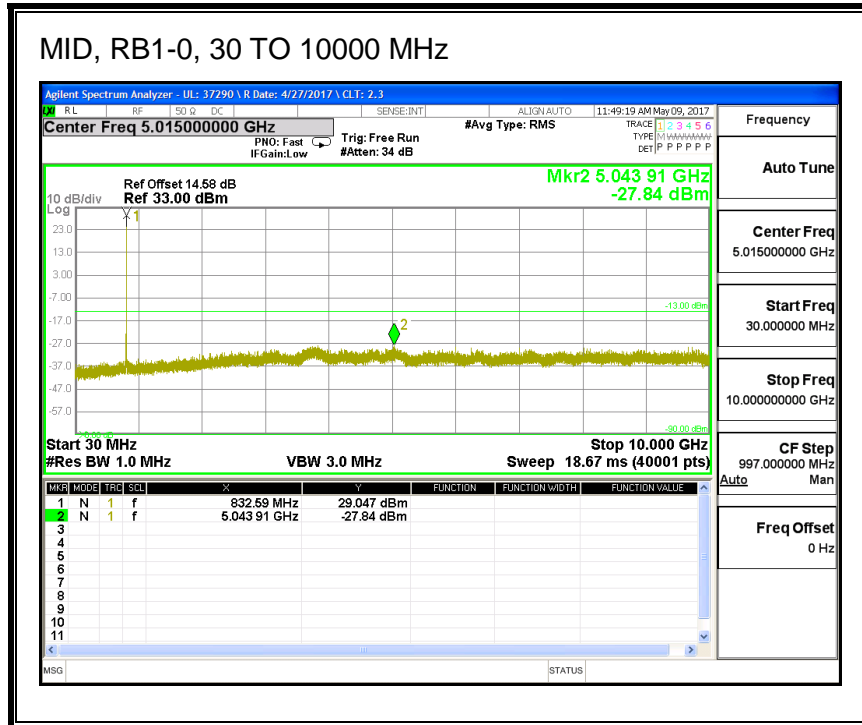

**16QAM, (5.0 MHz BAND WIDTH)**

**QPSK, (10.0 MHz BAND WIDTH)**

**HIGH, RB1-0, 30 TO 10000 MHz**

**16QAM, (10.0 MHz BAND WIDTH)**

**LOW, RB1-0, 30 TO 10000 MHz**

### 8.3.4. LTE BAND 7