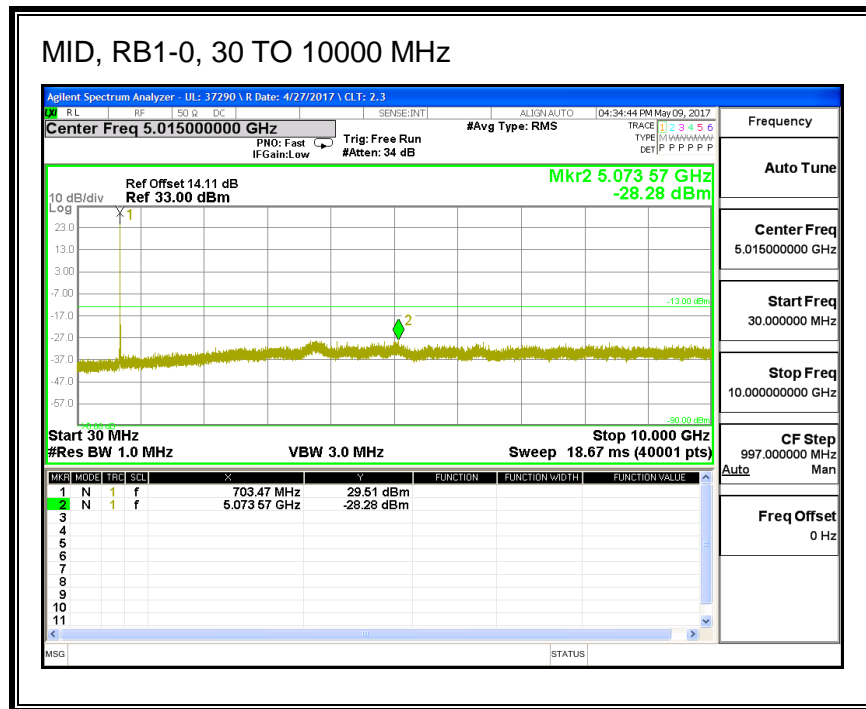

#### QPSK, (1.4 MHz BAND WIDTH)

**16QAM, (1.4 MHz BAND WIDTH)**

**QPSK, (3.0 MHz BAND WIDTH)**

**16QAM, (3.0 MHz BAND WIDTH)**

**QPSK, (5.0 MHz BAND WIDTH)**

**16QAM, (5.0 MHz BAND WIDTH)**

**QPSK, (10.0 MHz BAND WIDTH)**

**16QAM, (10.0 MHz BAND WIDTH)**