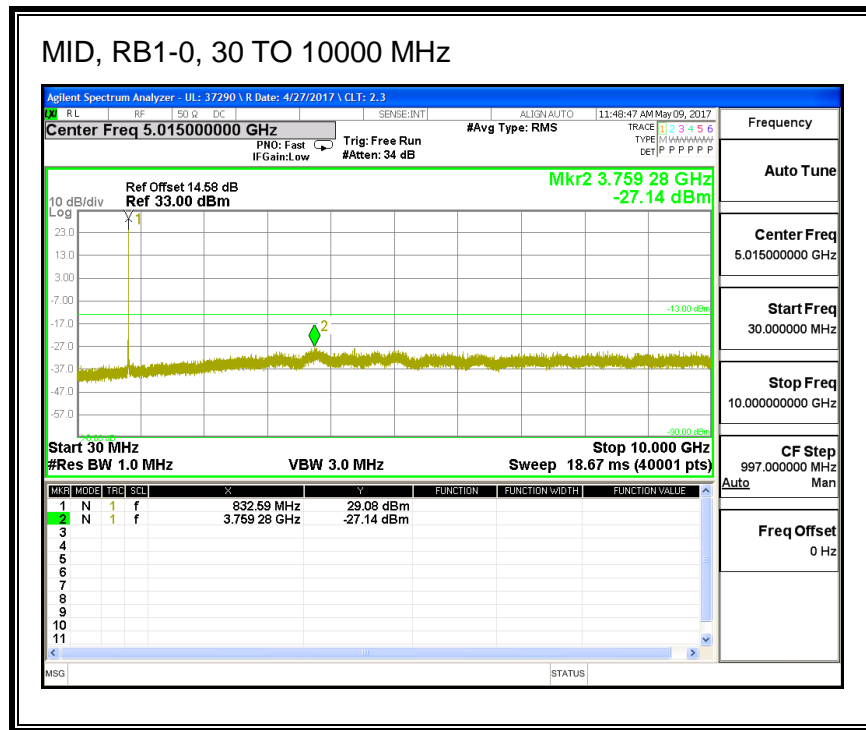

**16QAM, (5.0 MHz BAND WIDTH)**

**QPSK, (10.0 MHz BAND WIDTH)**

**HIGH, RB1-0, 30 TO 10000 MHz**

**16QAM, (10.0 MHz BAND WIDTH)**

**LOW, RB1-0, 30 TO 10000 MHz**

### 8.3.4. LTE BAND 7