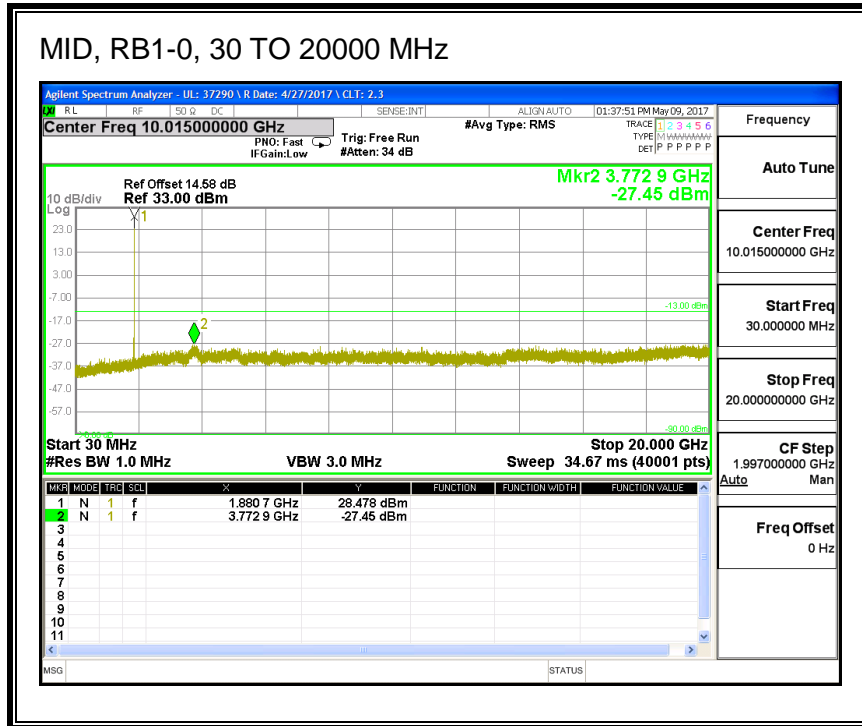

#### QPSK, (1.4 MHz BAND WIDTH)

**16QAM, (1.4 MHz BAND WIDTH)**

**QPSK, (3.0 MHz BAND WIDTH)**

**16QAM, (3.0 MHz BAND WIDTH)**

**QPSK, (5.0 MHz BAND WIDTH)**

**16QAM, (5.0 MHz BAND WIDTH)**

**QPSK, (10.0 MHz BAND WIDTH)**

**16QAM, (10.0 MHz BAND WIDTH)**