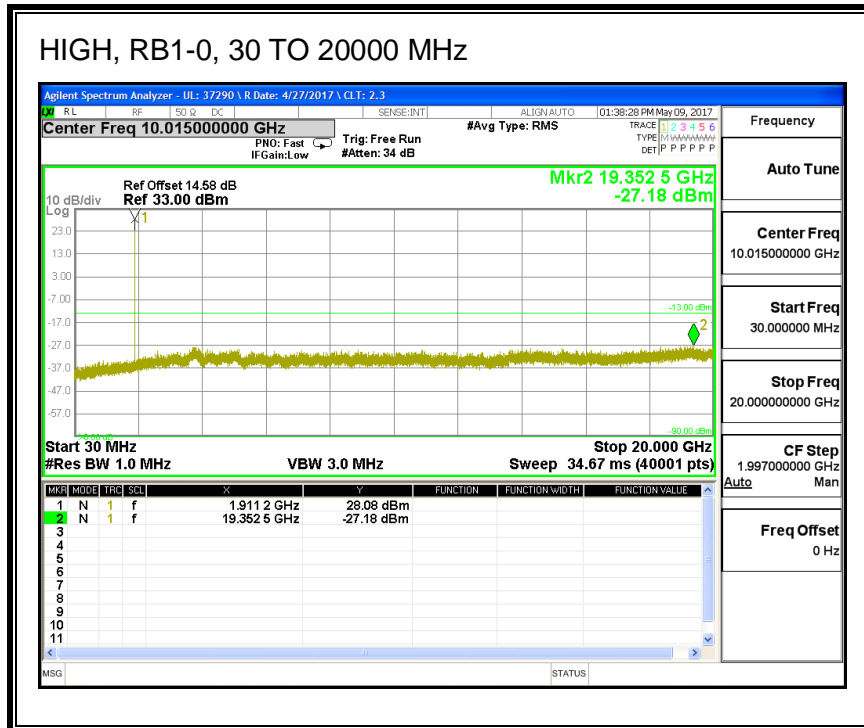

#### QPSK, (1.4 MHz BAND WIDTH)

**16QAM, (1.4 MHz BAND WIDTH)**

**QPSK, (3.0 MHz BAND WIDTH)**

**16QAM, (3.0 MHz BAND WIDTH)**

**QPSK, (5.0 MHz BAND WIDTH)**

**16QAM, (5.0 MHz BAND WIDTH)**

**QPSK, (10.0 MHz BAND WIDTH)**

**16QAM, (10.0 MHz BAND WIDTH)**