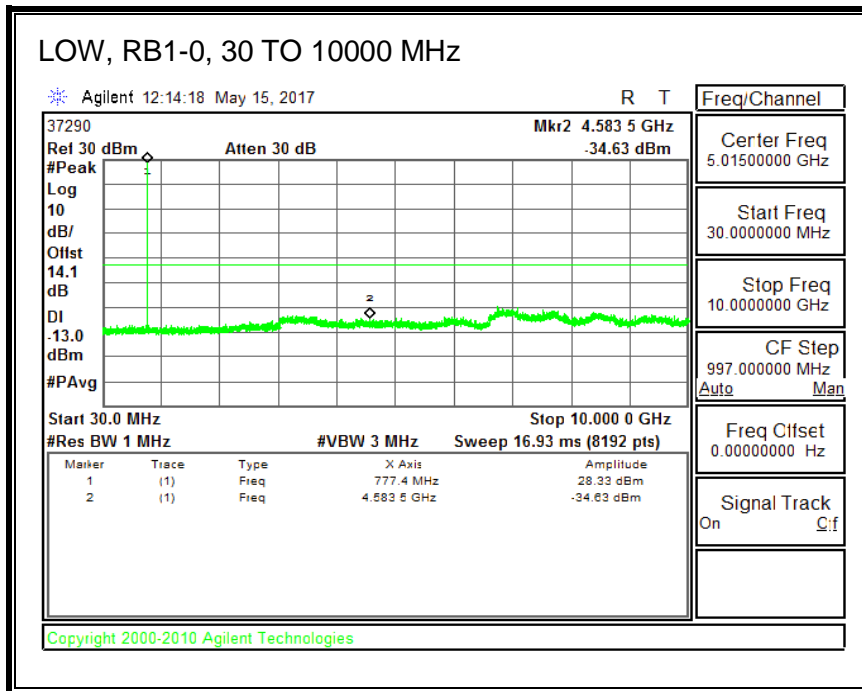

8.3.6. LTE BAND 13

QPSK, (5.0 MHz BAND WIDTH)