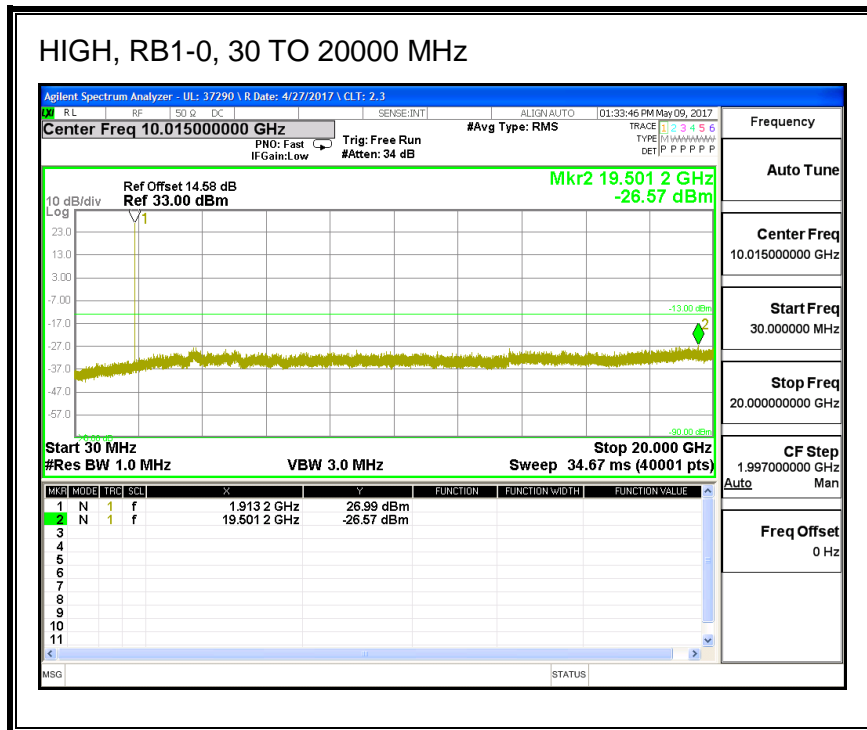

#### QPSK, (1.4 MHz BAND WIDTH)

**16QAM, (1.4 MHz BAND WIDTH)**

**QPSK, (3.0 MHz BAND WIDTH)**

**16QAM, (3.0 MHz BAND WIDTH)**

**QPSK, (5.0 MHz BAND WIDTH)**

**16QAM, (5.0 MHz BAND WIDTH)**

**QPSK, (10.0 MHz BAND WIDTH)**

**16QAM, (10.0 MHz BAND WIDTH)**