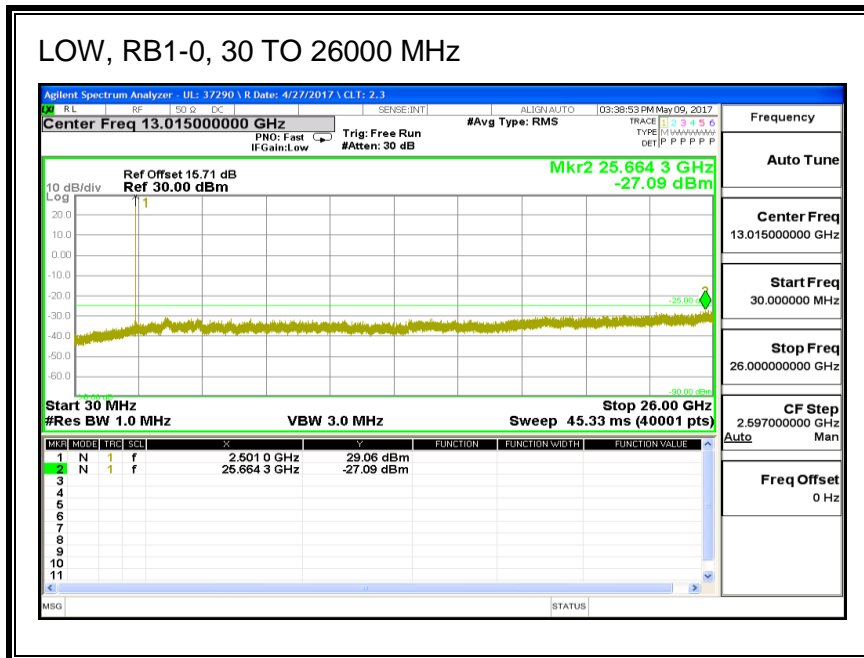

8.3.4. LTE BAND 7

QPSK, (5.0 MHz BAND WIDTH)