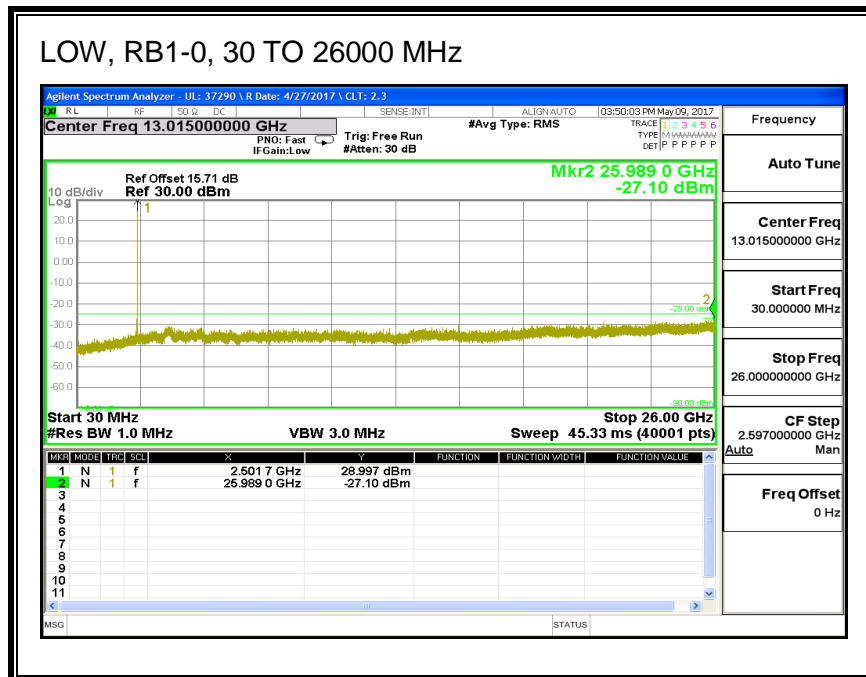

#### QPSK, (5.0 MHz BAND WIDTH)

**16QAM, (5.0 MHz BAND WIDTH)**

**QPSK, (10.0 MHz BAND WIDTH)**

**16QAM, (10.0 MHz BAND WIDTH)**

**QPSK, (15.0 MHz BAND WIDTH)**

**16QAM, (15.0 MHz BAND WIDTH)**

**QPSK, (20.0 MHz BAND WIDTH)**

**16QAM, (20.0 MHz BAND WIDTH)**