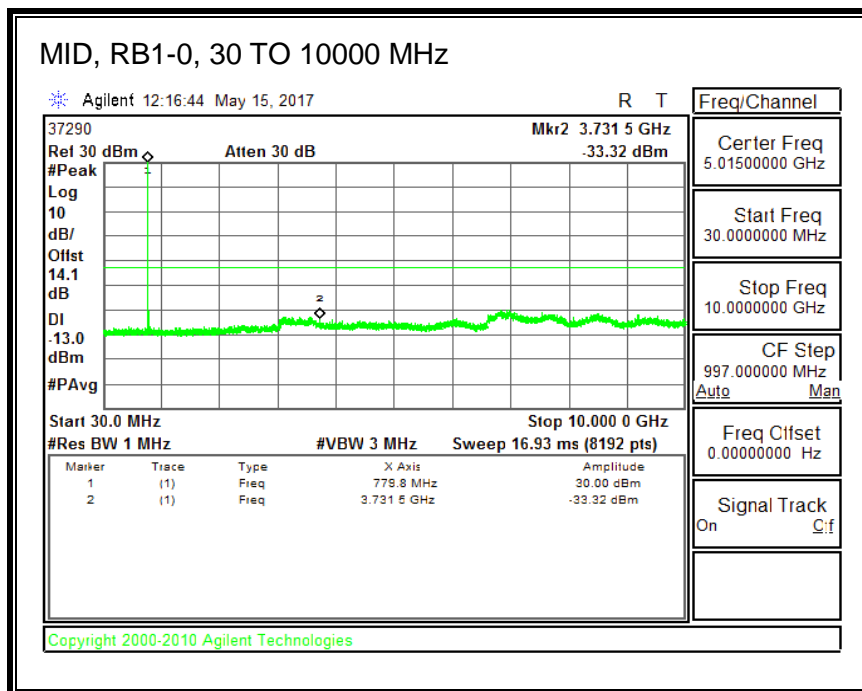

8.3.6. LTE BAND 13

QPSK, (5.0 MHz BAND WIDTH)