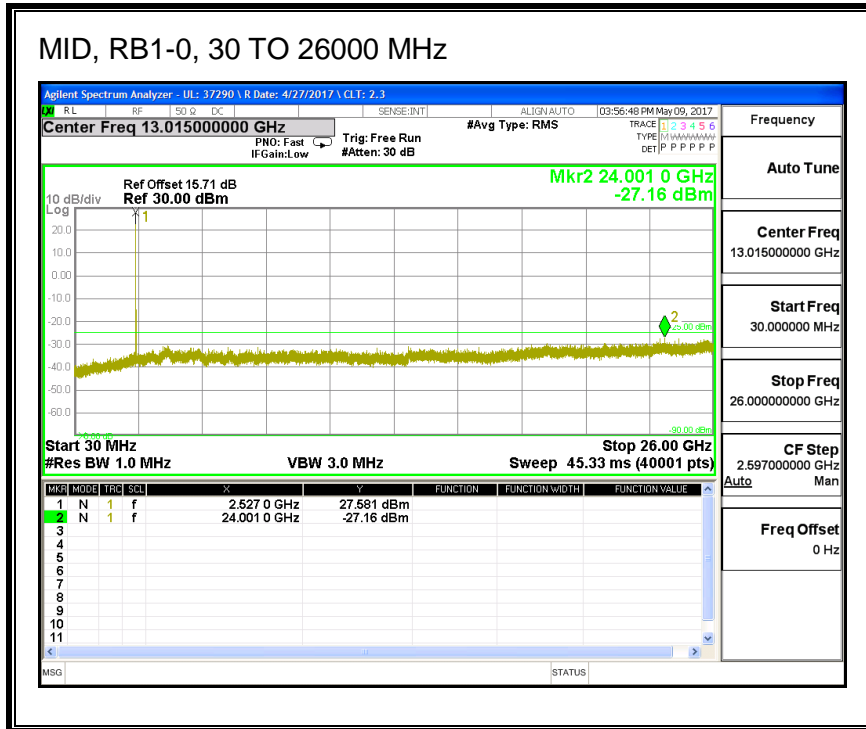

#### QPSK, (5.0 MHz BAND WIDTH)

**16QAM, (5.0 MHz BAND WIDTH)**

**QPSK, (10.0 MHz BAND WIDTH)**

**16QAM, (10.0 MHz BAND WIDTH)**

**QPSK, (15.0 MHz BAND WIDTH)**

**16QAM, (15.0 MHz BAND WIDTH)**

**QPSK, (20.0 MHz BAND WIDTH)**

**16QAM, (20.0 MHz BAND WIDTH)**