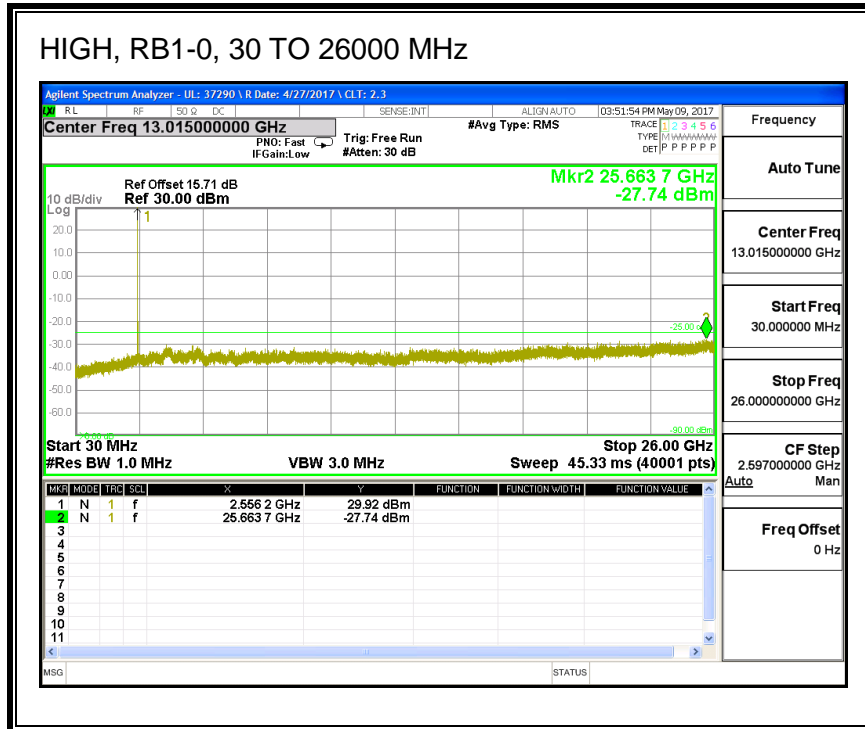

#### QPSK, (5.0 MHz BAND WIDTH)

**16QAM, (5.0 MHz BAND WIDTH)**

**QPSK, (10.0 MHz BAND WIDTH)**

**16QAM, (10.0 MHz BAND WIDTH)**

**QPSK, (15.0 MHz BAND WIDTH)**

**16QAM, (15.0 MHz BAND WIDTH)**

**QPSK, (20.0 MHz BAND WIDTH)**

**16QAM, (20.0 MHz BAND WIDTH)**