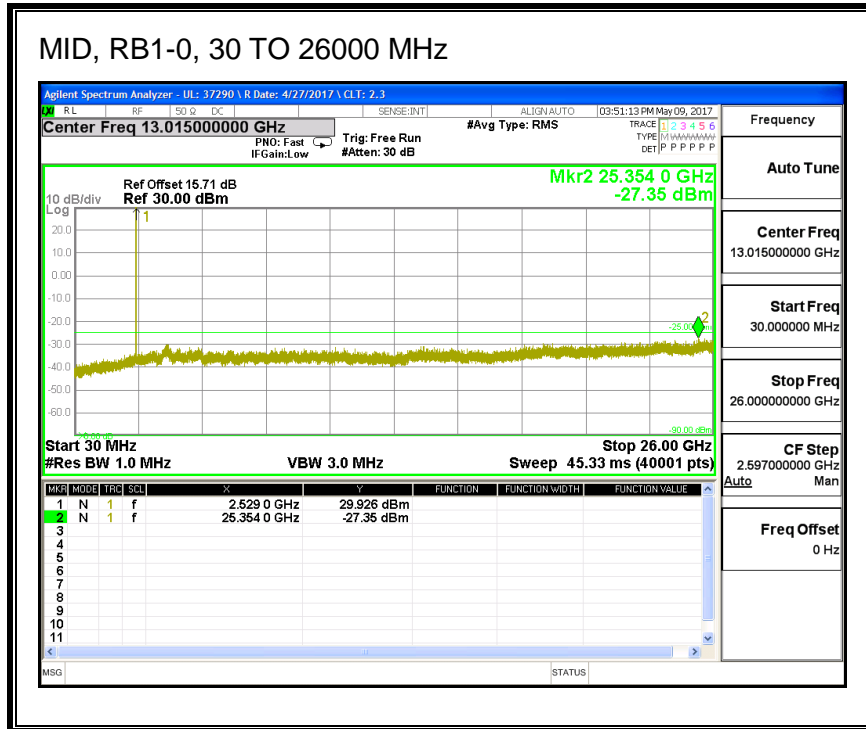

#### QPSK, (5.0 MHz BAND WIDTH)

**16QAM, (5.0 MHz BAND WIDTH)**

**QPSK, (10.0 MHz BAND WIDTH)**

**16QAM, (10.0 MHz BAND WIDTH)**

**QPSK, (15.0 MHz BAND WIDTH)**

**16QAM, (15.0 MHz BAND WIDTH)**

**QPSK, (20.0 MHz BAND WIDTH)**

**16QAM, (20.0 MHz BAND WIDTH)**