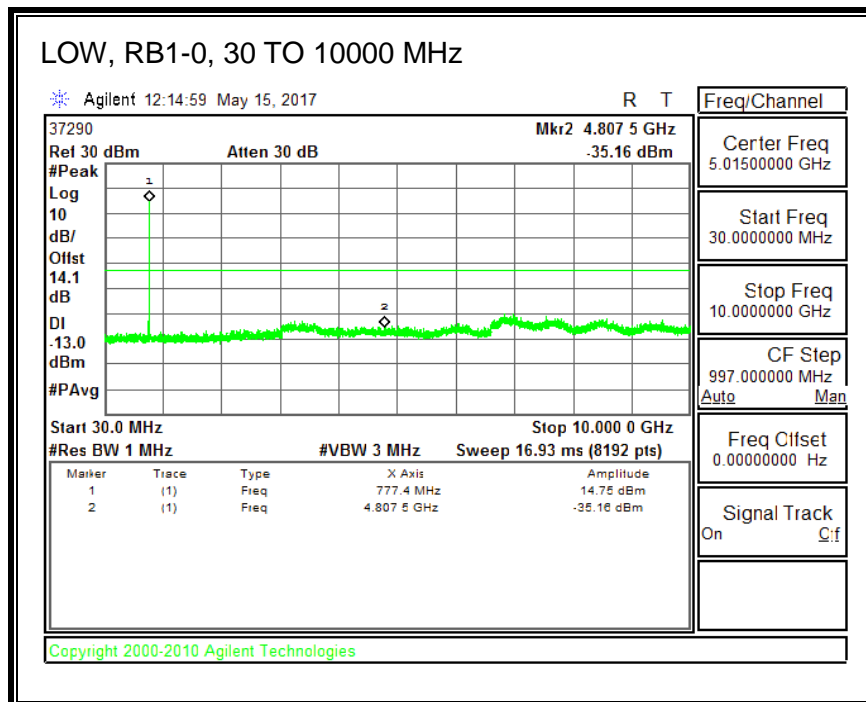

16QAM, (5.0 MHz BAND WIDTH)