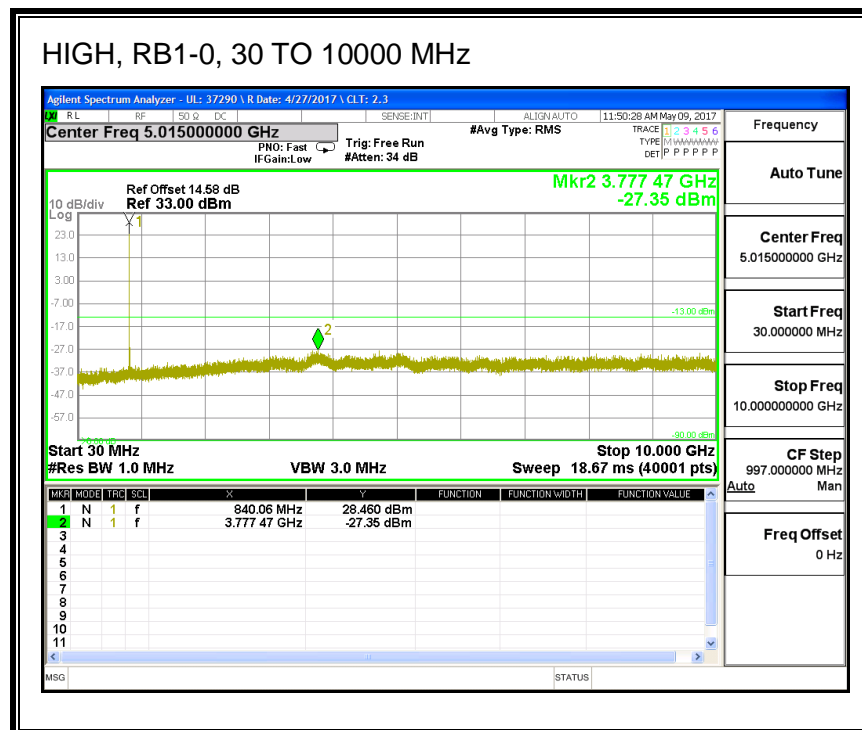

**16QAM, (5.0 MHz BAND WIDTH)**

**QPSK, (10.0 MHz BAND WIDTH)**

**HIGH, RB1-0, 30 TO 10000 MHz**

**16QAM, (10.0 MHz BAND WIDTH)**

**LOW, RB1-0, 30 TO 10000 MHz**

### 8.3.4. LTE BAND 7