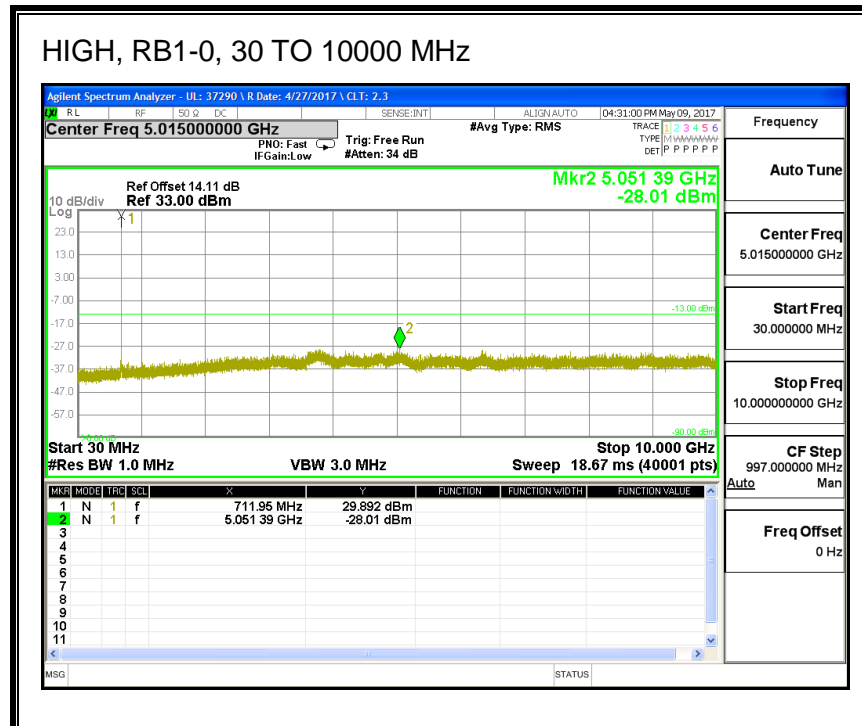

#### QPSK, (1.4 MHz BAND WIDTH)

**16QAM, (1.4 MHz BAND WIDTH)**

**QPSK, (3.0 MHz BAND WIDTH)**

**16QAM, (3.0 MHz BAND WIDTH)**

**QPSK, (5.0 MHz BAND WIDTH)**

**16QAM, (5.0 MHz BAND WIDTH)**

**QPSK, (10.0 MHz BAND WIDTH)**

**16QAM, (10.0 MHz BAND WIDTH)**