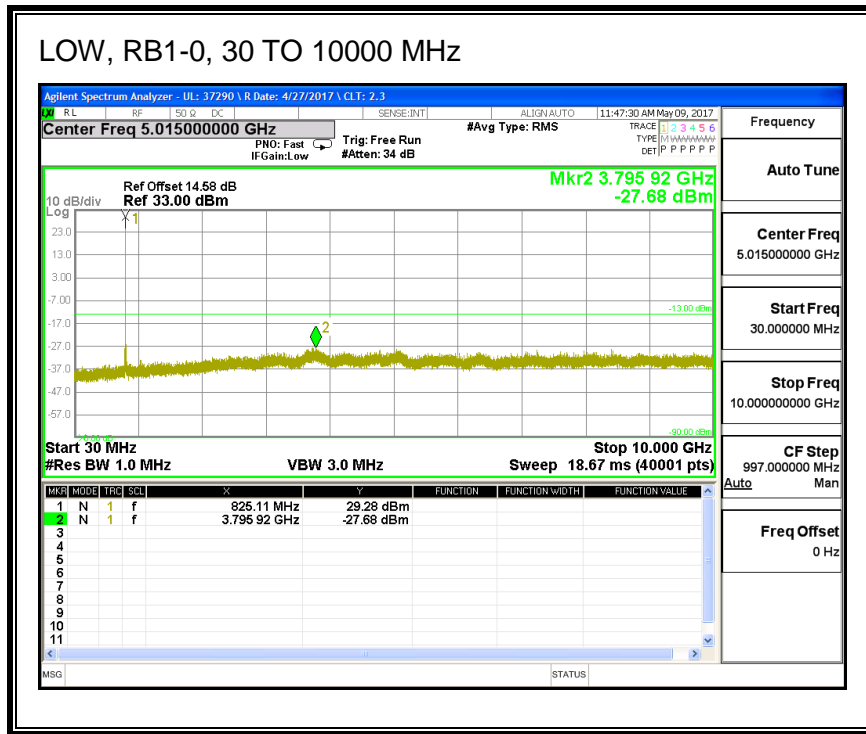

**16QAM, (5.0 MHz BAND WIDTH)**

**QPSK, (10.0 MHz BAND WIDTH)**

**HIGH, RB1-0, 30 TO 10000 MHz**

**16QAM, (10.0 MHz BAND WIDTH)**

**LOW, RB1-0, 30 TO 10000 MHz**

### 8.3.4. LTE BAND 7