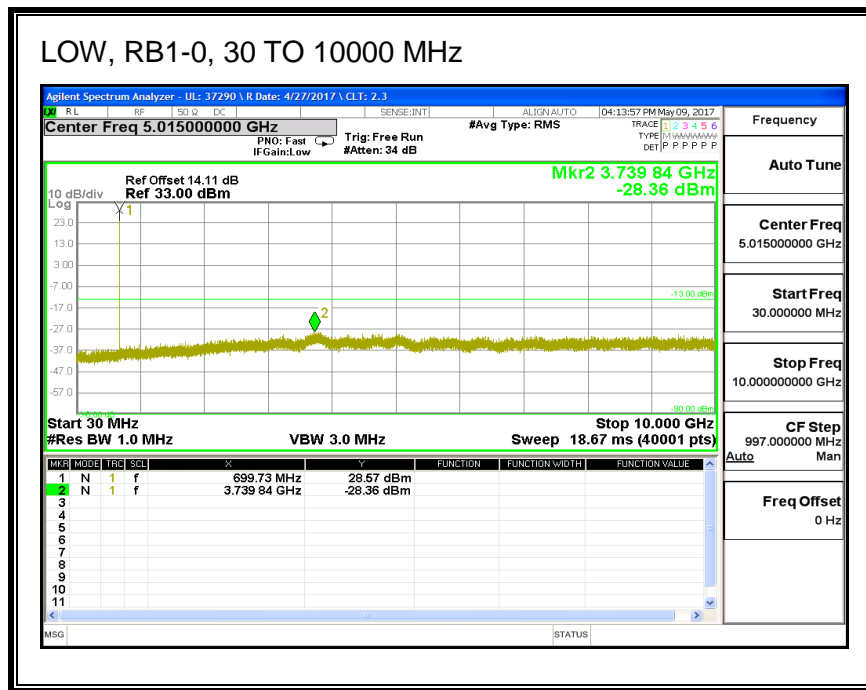

8.3.5. LTE BAND 12

QPSK, (1.4 MHz BAND WIDTH)