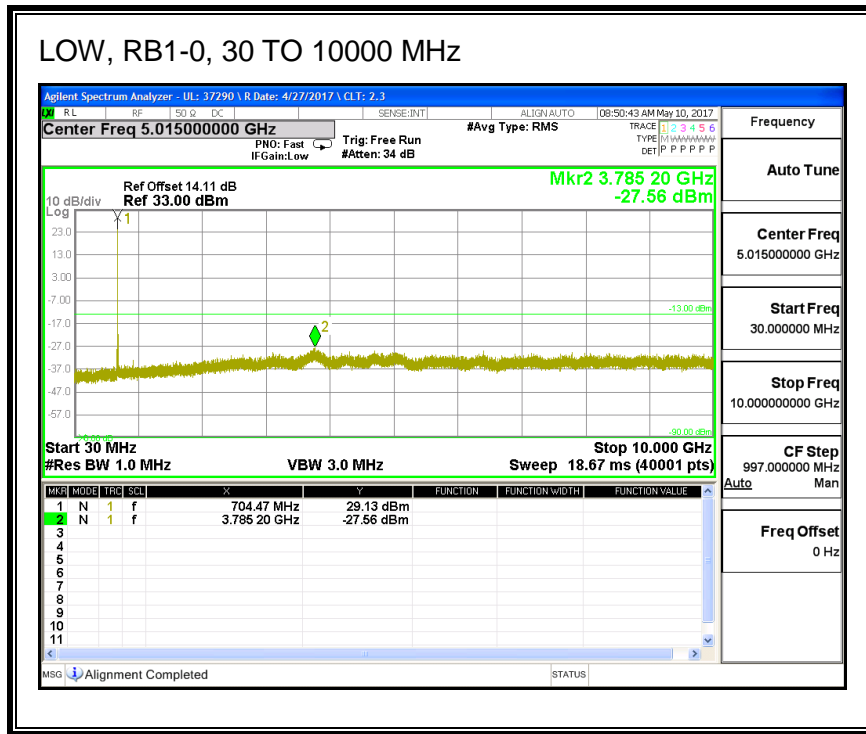

#### QPSK, (5.0 MHz BAND WIDTH)

**16QAM, (5.0 MHz BAND WIDTH)**

**QPSK, (10.0 MHz BAND WIDTH)**

**16QAM, (10.0 MHz BAND WIDTH)**