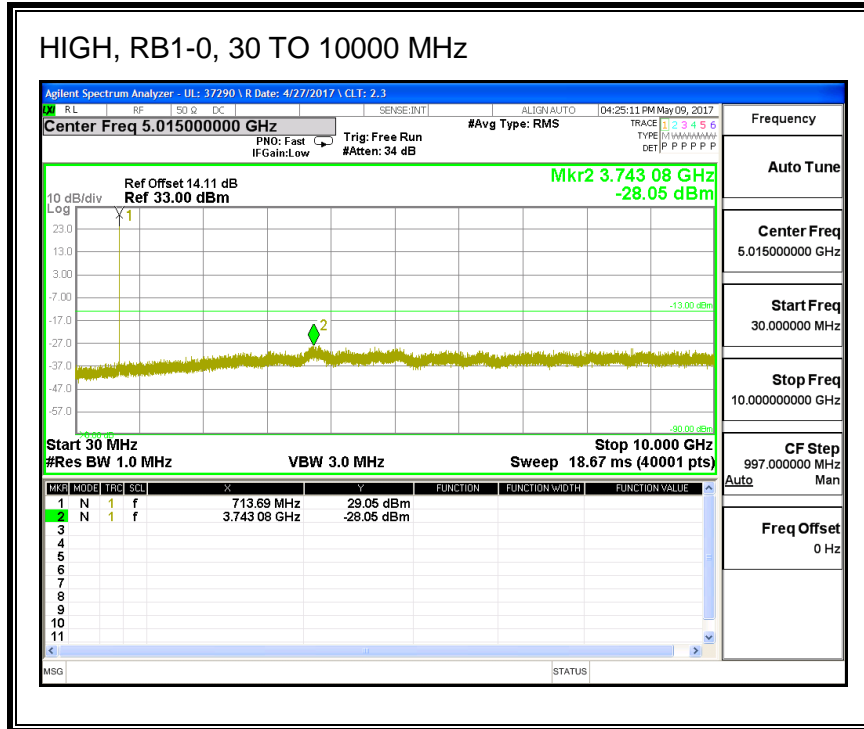

#### QPSK, (1.4 MHz BAND WIDTH)

**16QAM, (1.4 MHz BAND WIDTH)**

**QPSK, (3.0 MHz BAND WIDTH)**

**16QAM, (3.0 MHz BAND WIDTH)**

**QPSK, (5.0 MHz BAND WIDTH)**

**16QAM, (5.0 MHz BAND WIDTH)**

**QPSK, (10.0 MHz BAND WIDTH)**

**16QAM, (10.0 MHz BAND WIDTH)**