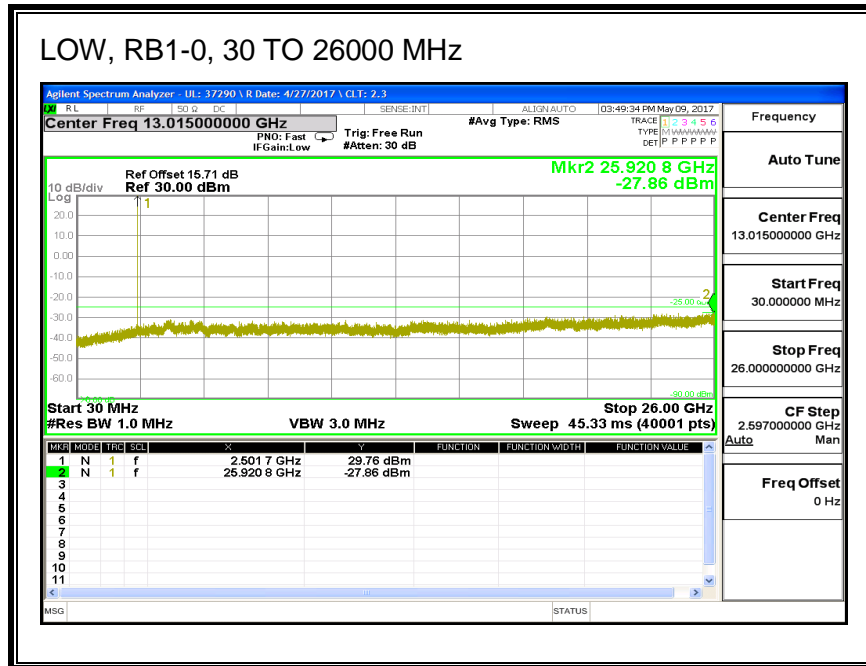

#### QPSK, (5.0 MHz BAND WIDTH)

**16QAM, (5.0 MHz BAND WIDTH)**

**QPSK, (10.0 MHz BAND WIDTH)**

**16QAM, (10.0 MHz BAND WIDTH)**

**QPSK, (15.0 MHz BAND WIDTH)**

**16QAM, (15.0 MHz BAND WIDTH)**

**QPSK, (20.0 MHz BAND WIDTH)**

**16QAM, (20.0 MHz BAND WIDTH)**