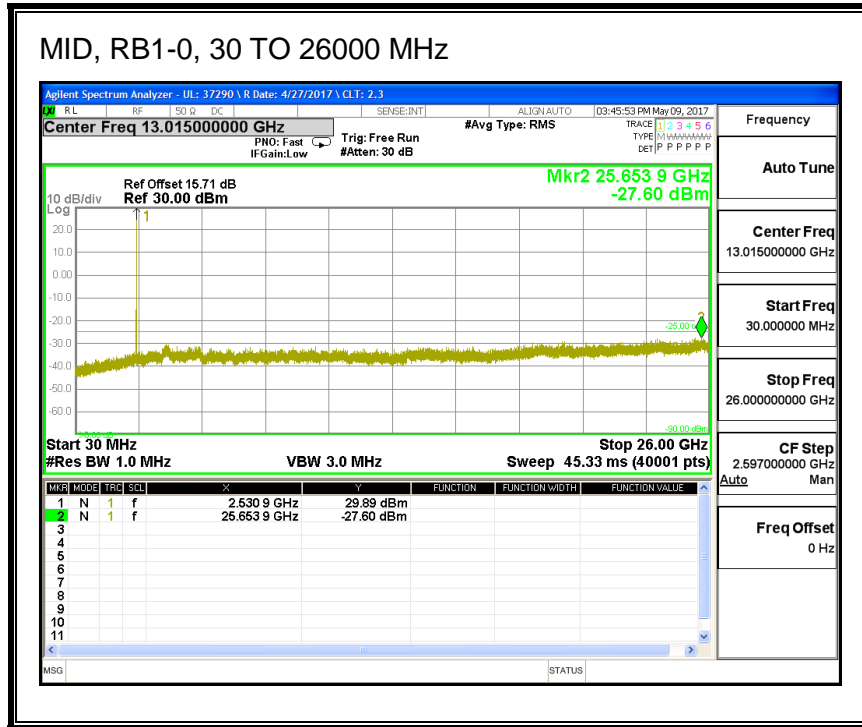

#### QPSK, (5.0 MHz BAND WIDTH)

**16QAM, (5.0 MHz BAND WIDTH)**

**QPSK, (10.0 MHz BAND WIDTH)**

**16QAM, (10.0 MHz BAND WIDTH)**

**QPSK, (15.0 MHz BAND WIDTH)**

**16QAM, (15.0 MHz BAND WIDTH)**

**QPSK, (20.0 MHz BAND WIDTH)**

**16QAM, (20.0 MHz BAND WIDTH)**