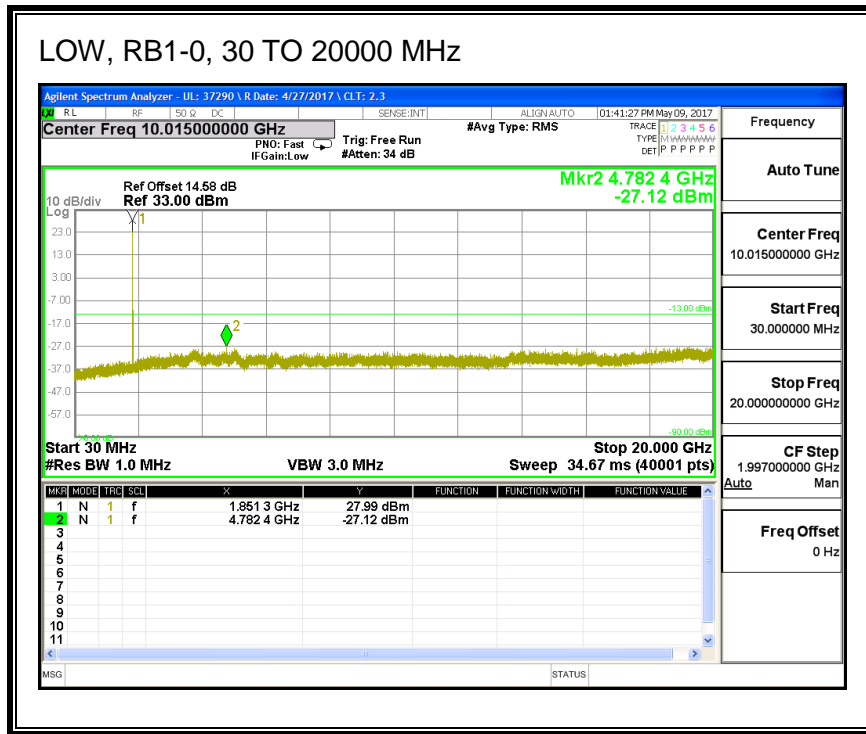

#### QPSK, (1.4 MHz BAND WIDTH)

**16QAM, (1.4 MHz BAND WIDTH)**

**QPSK, (3.0 MHz BAND WIDTH)**

**16QAM, (3.0 MHz BAND WIDTH)**

**QPSK, (5.0 MHz BAND WIDTH)**

**16QAM, (5.0 MHz BAND WIDTH)**

**QPSK, (10.0 MHz BAND WIDTH)**

**16QAM, (10.0 MHz BAND WIDTH)**