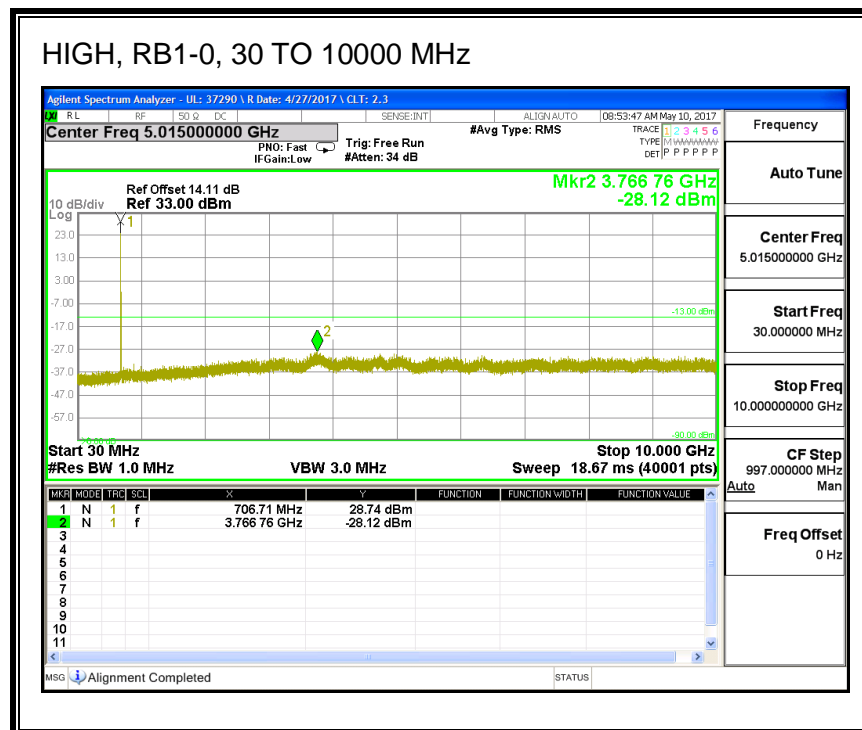

#### QPSK, (5.0 MHz BAND WIDTH)

**16QAM, (5.0 MHz BAND WIDTH)**

**QPSK, (10.0 MHz BAND WIDTH)**

**16QAM, (10.0 MHz BAND WIDTH)**