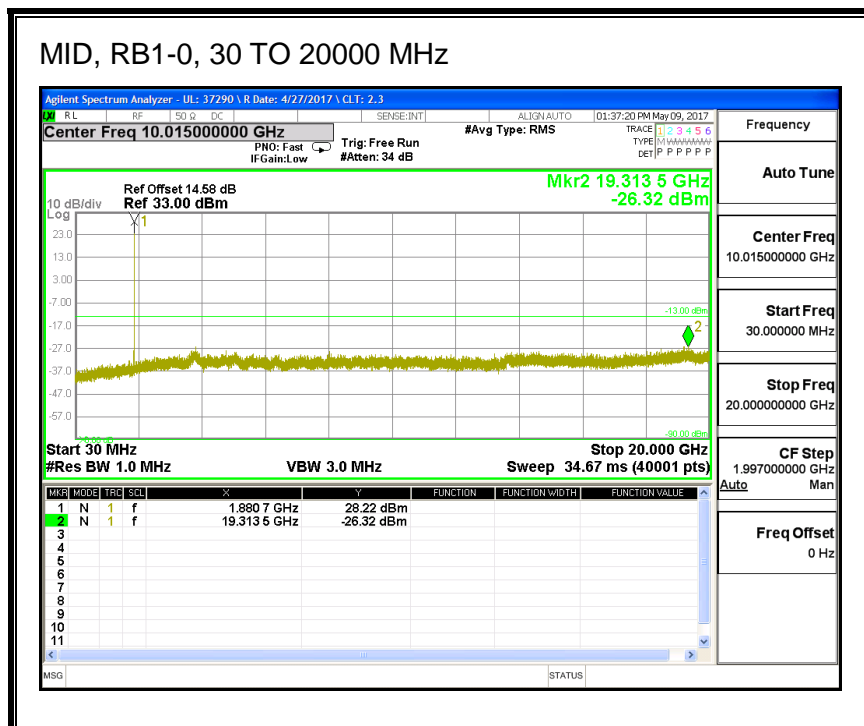

#### QPSK, (1.4 MHz BAND WIDTH)

**16QAM, (1.4 MHz BAND WIDTH)**

**QPSK, (3.0 MHz BAND WIDTH)**

**16QAM, (3.0 MHz BAND WIDTH)**

**QPSK, (5.0 MHz BAND WIDTH)**

**16QAM, (5.0 MHz BAND WIDTH)**

**QPSK, (10.0 MHz BAND WIDTH)**

**16QAM, (10.0 MHz BAND WIDTH)**