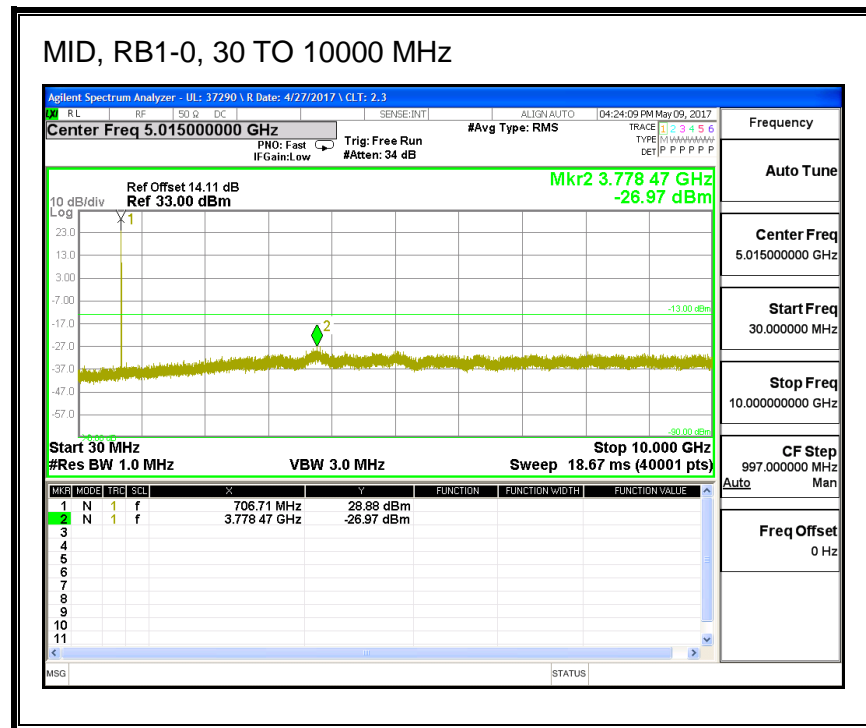

#### QPSK, (1.4 MHz BAND WIDTH)

**16QAM, (1.4 MHz BAND WIDTH)**

**QPSK, (3.0 MHz BAND WIDTH)**

**16QAM, (3.0 MHz BAND WIDTH)**

**QPSK, (5.0 MHz BAND WIDTH)**

**16QAM, (5.0 MHz BAND WIDTH)**

**QPSK, (10.0 MHz BAND WIDTH)**

**16QAM, (10.0 MHz BAND WIDTH)**