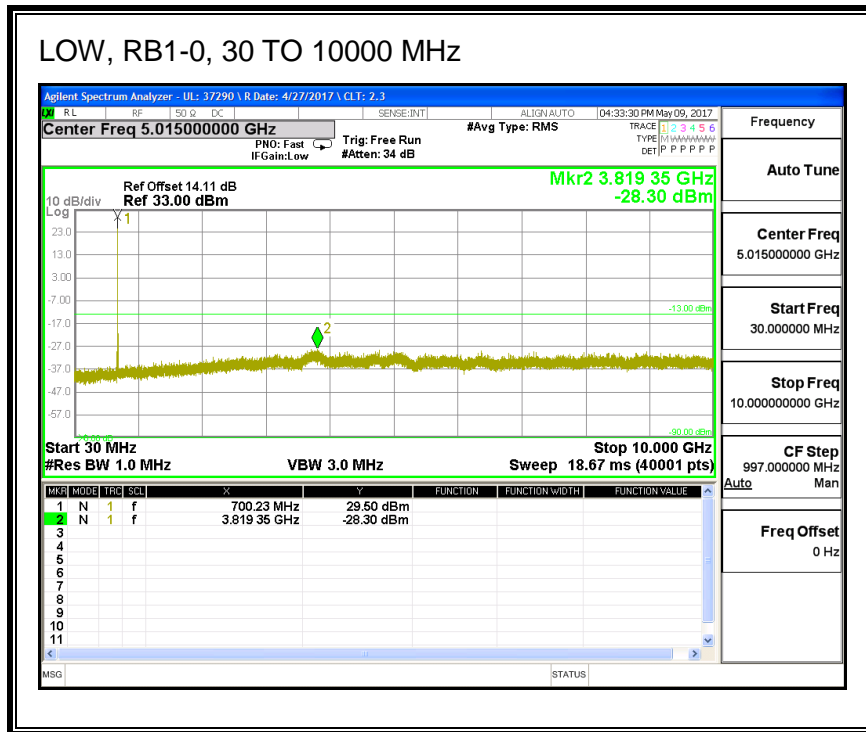

#### QPSK, (1.4 MHz BAND WIDTH)

**16QAM, (1.4 MHz BAND WIDTH)**

**QPSK, (3.0 MHz BAND WIDTH)**

**16QAM, (3.0 MHz BAND WIDTH)**

**QPSK, (5.0 MHz BAND WIDTH)**

**16QAM, (5.0 MHz BAND WIDTH)**

**QPSK, (10.0 MHz BAND WIDTH)**