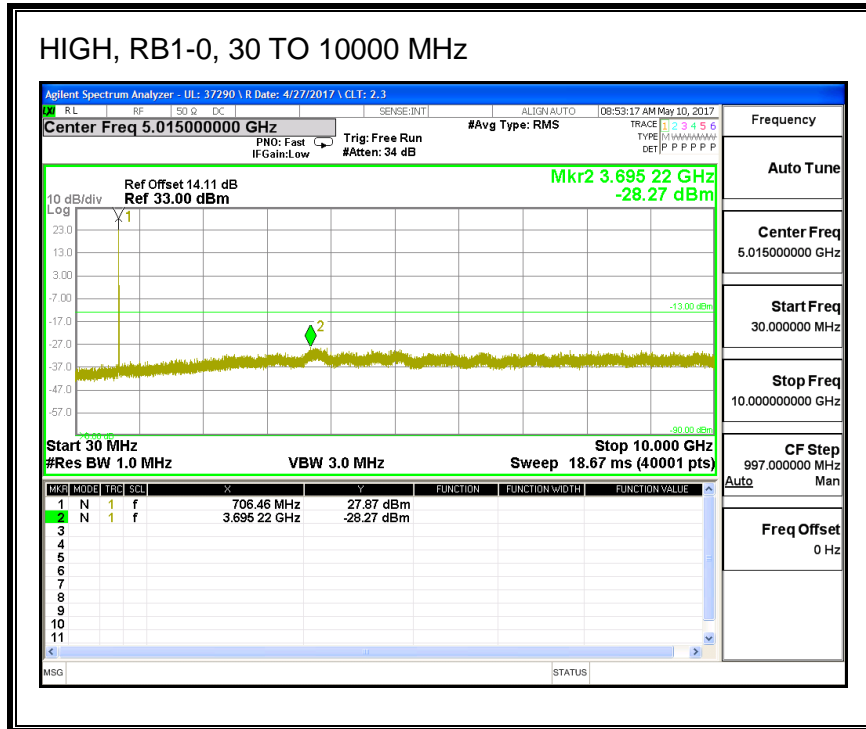

#### QPSK, (5.0 MHz BAND WIDTH)

**16QAM, (5.0 MHz BAND WIDTH)**

**QPSK, (10.0 MHz BAND WIDTH)**

**16QAM, (10.0 MHz BAND WIDTH)**