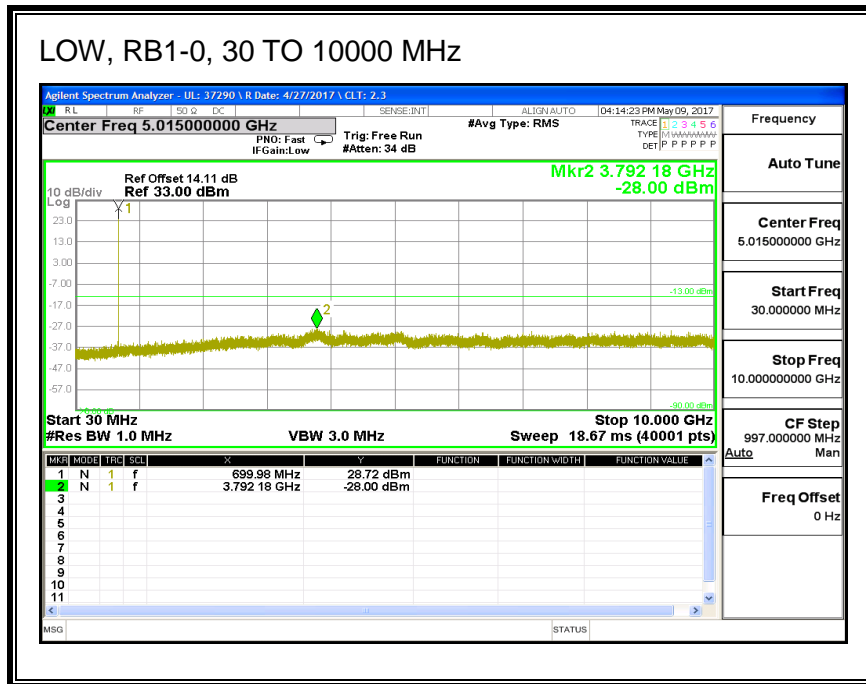

16QAM, (1.4 MHz BAND WIDTH)