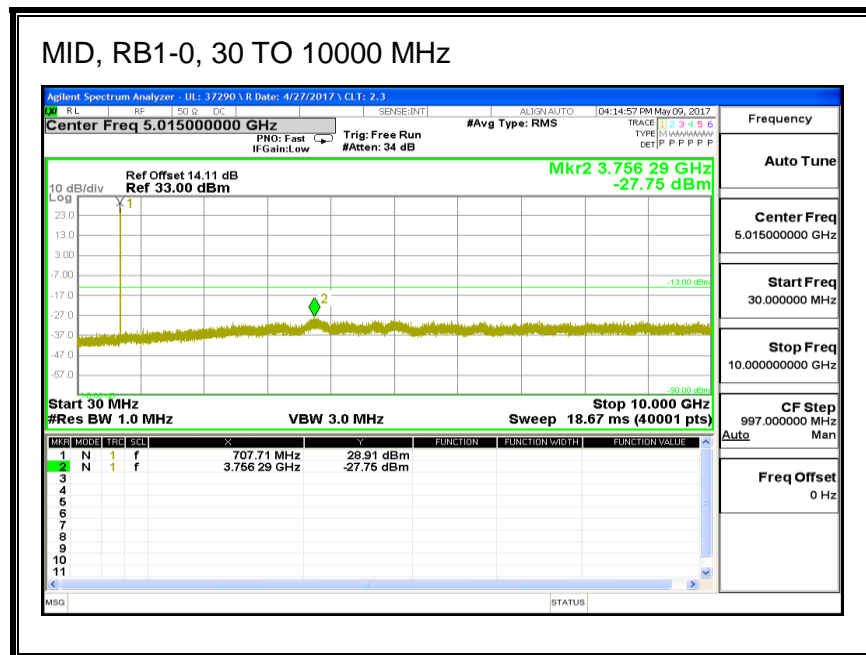

8.3.5. LTE BAND 12

QPSK, (1.4 MHz BAND WIDTH)