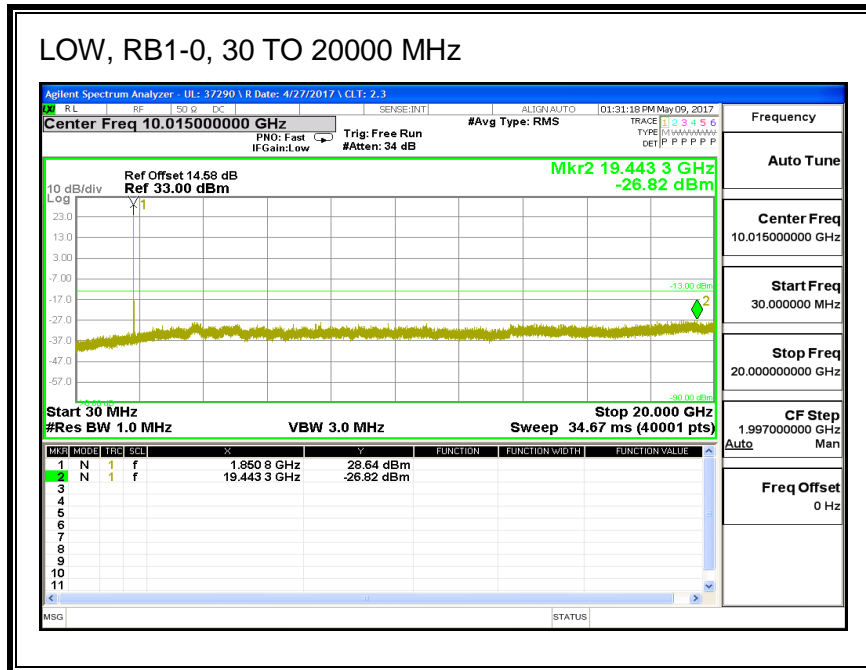

#### QPSK, (1.4 MHz BAND WIDTH)

**16QAM, (1.4 MHz BAND WIDTH)**

**QPSK, (3.0 MHz BAND WIDTH)**

**16QAM, (3.0 MHz BAND WIDTH)**

**QPSK, (5.0 MHz BAND WIDTH)**

**16QAM, (5.0 MHz BAND WIDTH)**

**QPSK, (10.0 MHz BAND WIDTH)**

**16QAM, (10.0 MHz BAND WIDTH)**