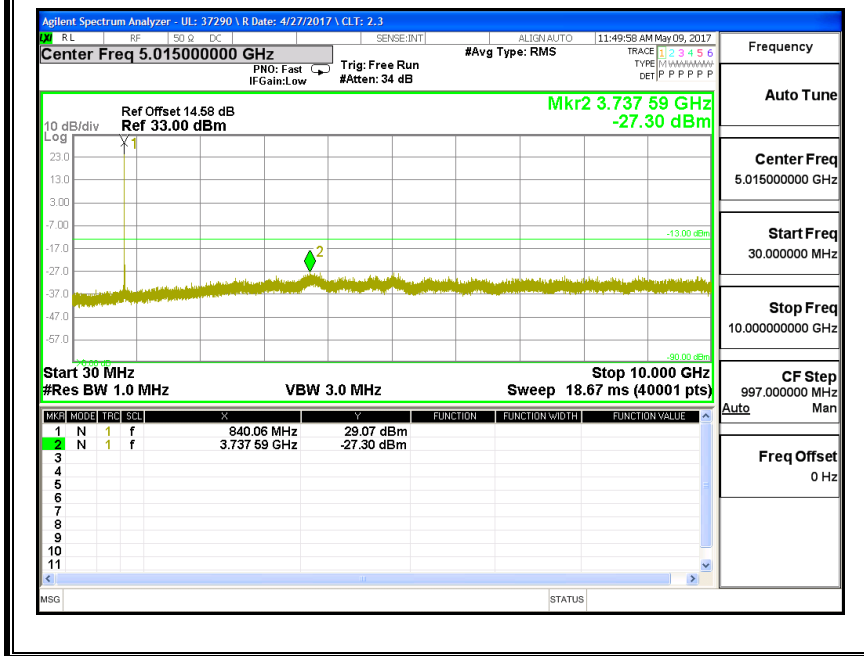

**16QAM, (5.0 MHz BAND WIDTH)**

**QPSK, (10.0 MHz BAND WIDTH)**

**HIGH, RB1-0, 30 TO 10000 MHz**

**16QAM, (10.0 MHz BAND WIDTH)**

**LOW, RB1-0, 30 TO 10000 MHz**

### 8.3.4. LTE BAND 7