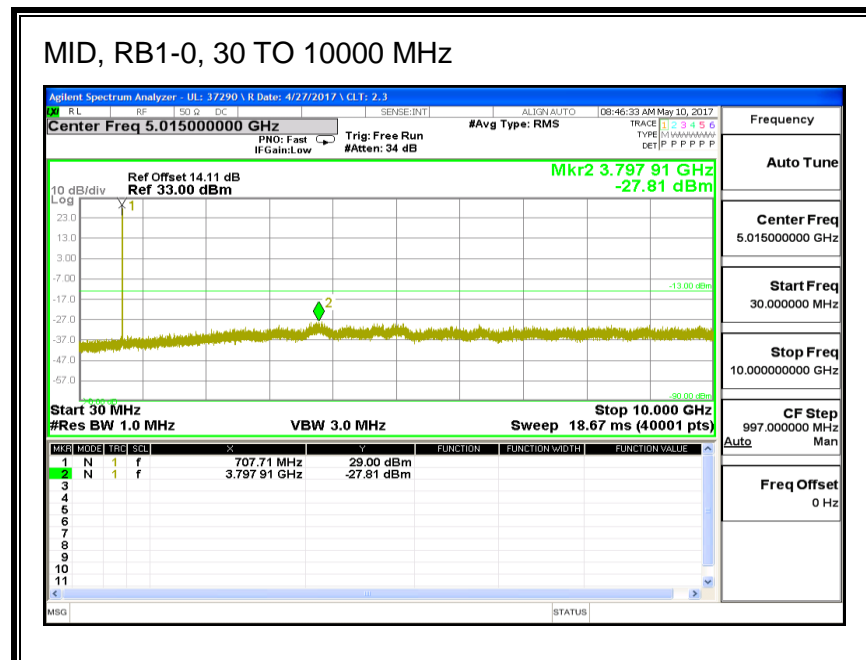

8.3.7. LTE BAND 17

QPSK, (5.0 MHz BAND WIDTH)