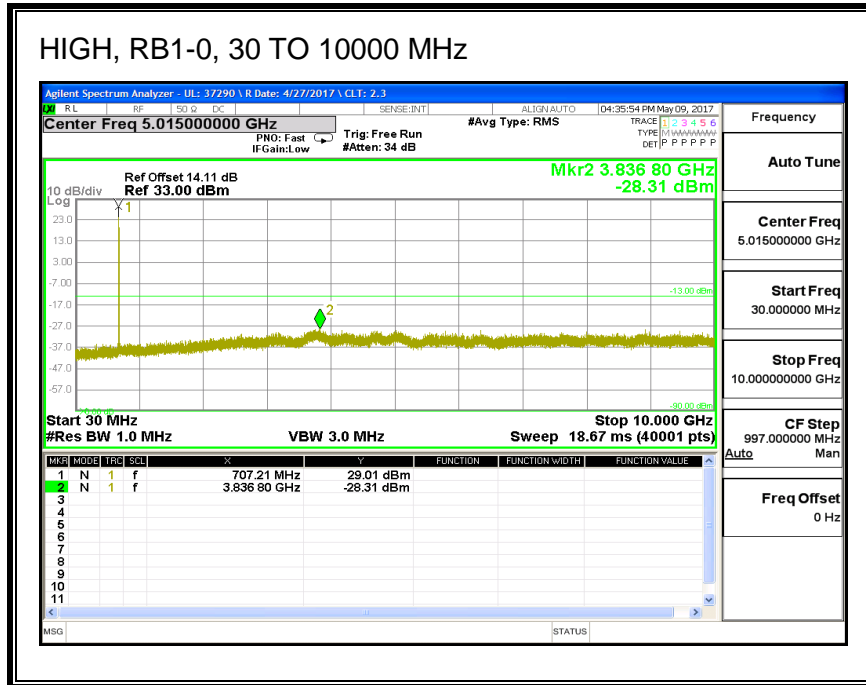

#### QPSK, (1.4 MHz BAND WIDTH)

**16QAM, (1.4 MHz BAND WIDTH)**

**QPSK, (3.0 MHz BAND WIDTH)**

**16QAM, (3.0 MHz BAND WIDTH)**

**QPSK, (5.0 MHz BAND WIDTH)**

**16QAM, (5.0 MHz BAND WIDTH)**

**QPSK, (10.0 MHz BAND WIDTH)**

**16QAM, (10.0 MHz BAND WIDTH)**