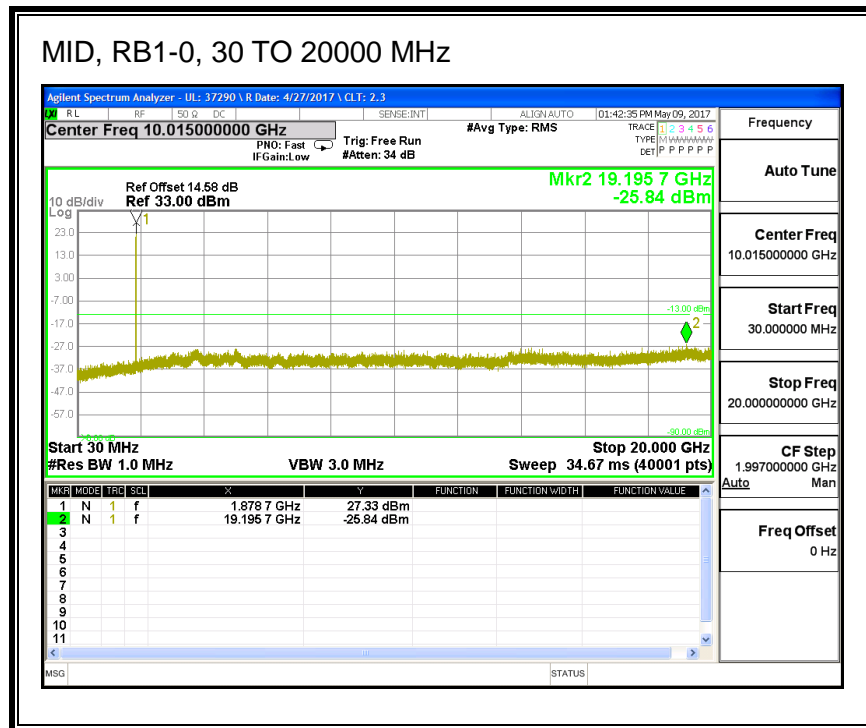

#### QPSK, (1.4 MHz BAND WIDTH)

**16QAM, (1.4 MHz BAND WIDTH)**

**QPSK, (3.0 MHz BAND WIDTH)**

**16QAM, (3.0 MHz BAND WIDTH)**

**QPSK, (5.0 MHz BAND WIDTH)**

**16QAM, (5.0 MHz BAND WIDTH)**

**QPSK, (10.0 MHz BAND WIDTH)**

**16QAM, (10.0 MHz BAND WIDTH)**